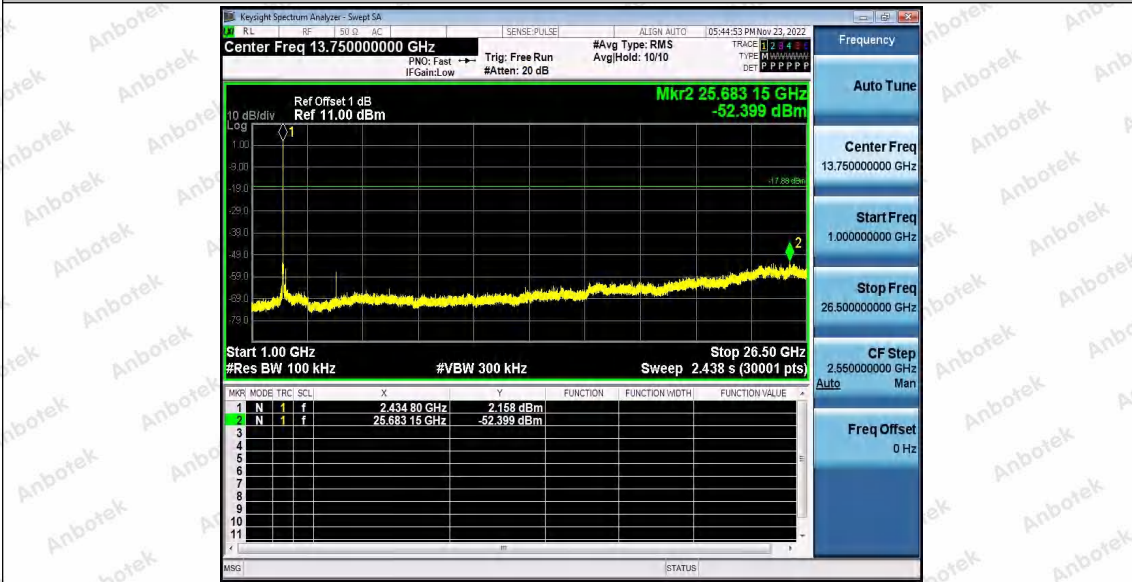

11B_Ant1_2462_0~Reference

Shenzhen Anbotek Compliance Laboratory Limited

Address: 1/F., Building D, Sogood Science and Technology Park, Sanwei Community, Hangcheng Street, Bao'an District, Shenzhen, Guangdong, China.
Tel: (86) 0755-26066440 Fax: (86) 0755-26014772 Email: service@anbotek.com

Hotline
400-003-0500
www.anbotek.com.cn