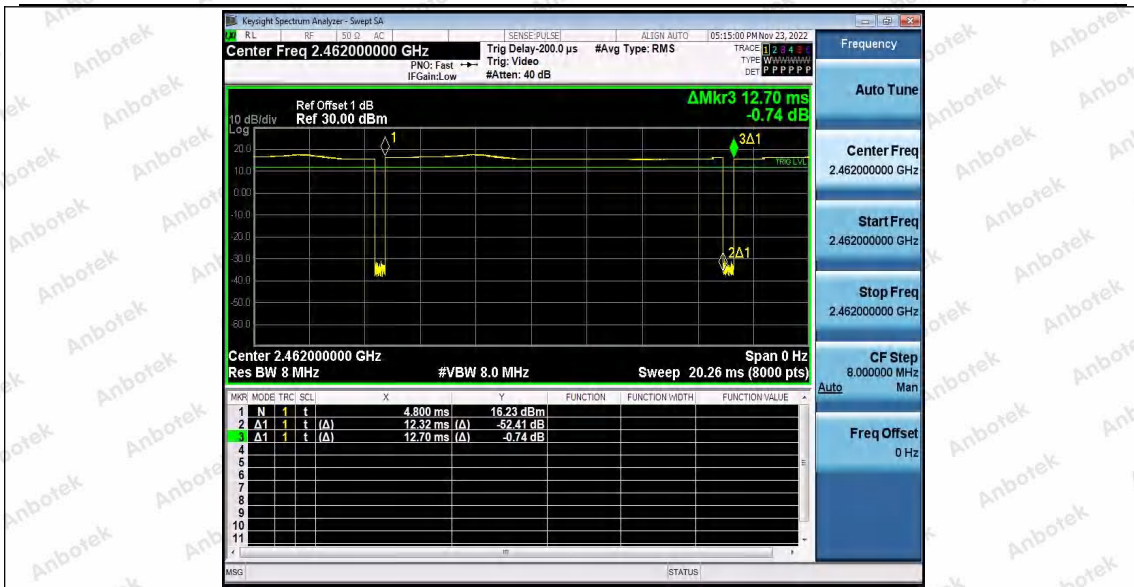

11B_Ant2_2462