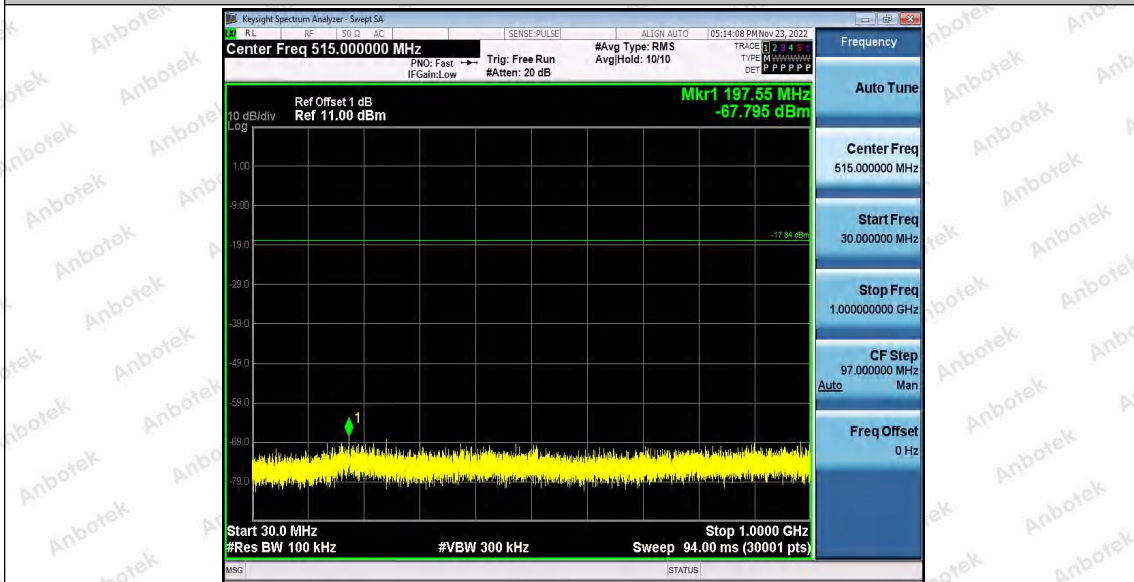

11B_Ant1_2437_1000~26500

Shenzhen Anbotek Compliance Laboratory Limited

Address: 1/F., Building D, Sogood Science and Technology Park, Sanwei Community, Hangcheng Street, Bao'an District, Shenzhen, Guangdong, China.
Tel: (86) 0755-26066440 Fax: (86) 0755-26014772 Email: service@anbotek.com

Hotline: 400-003-0500
www.anbotek.com.cn