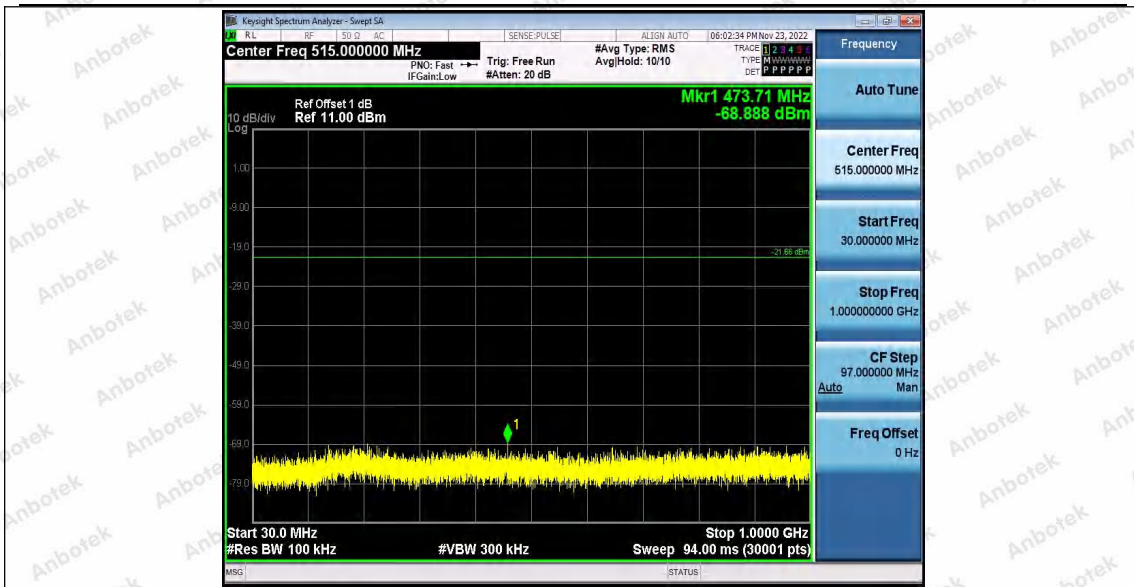

11N20_Ant2_2412_1000~26500