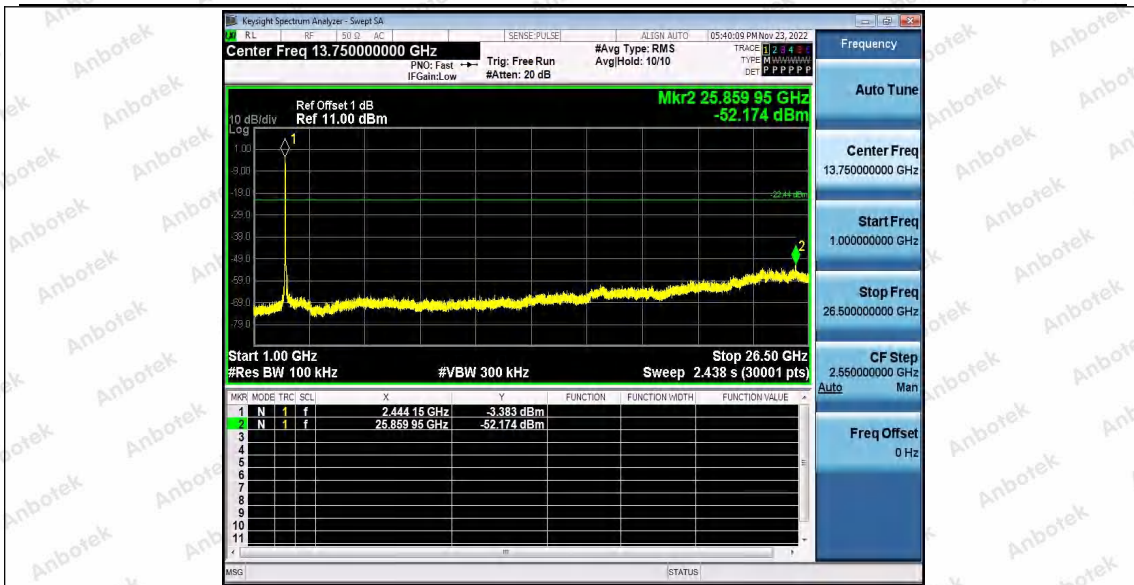

11N40_Ant2_2452_0~Reference