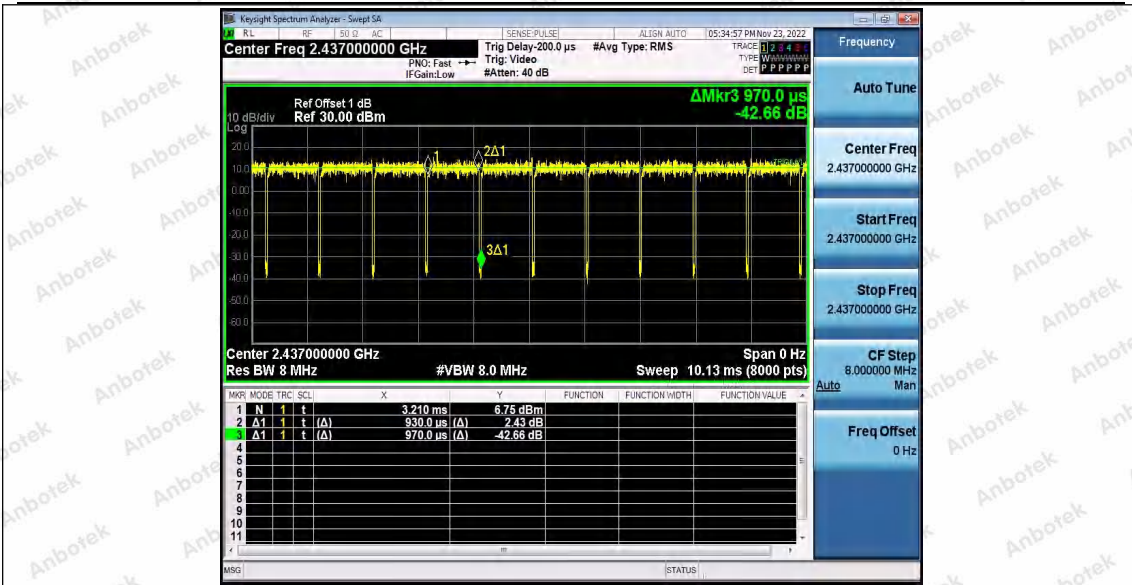

11N40_Ant2_2437