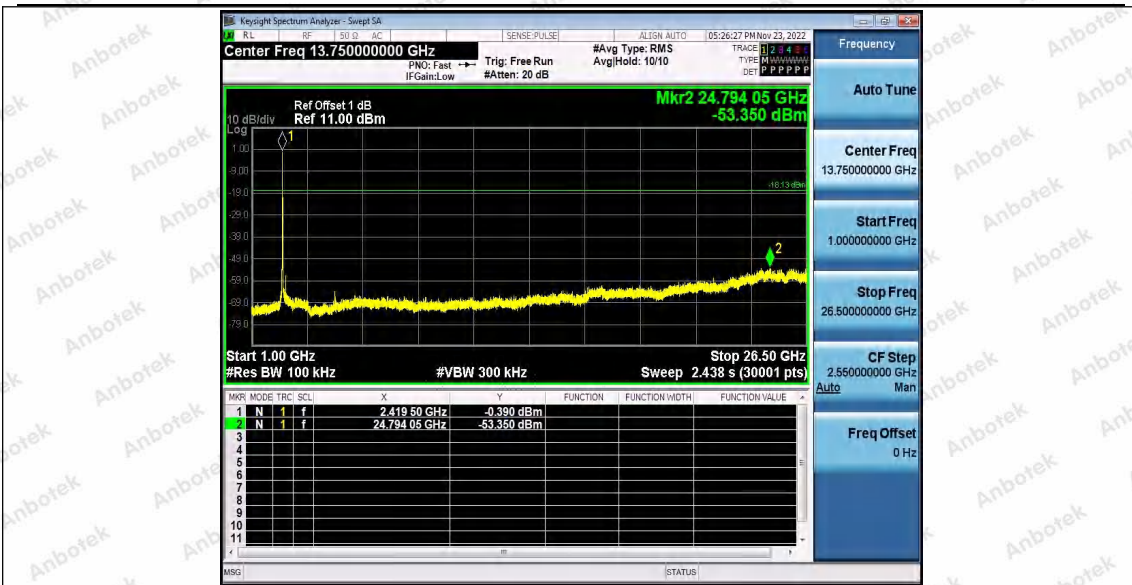

11N20_Ant2_2412_0~Reference