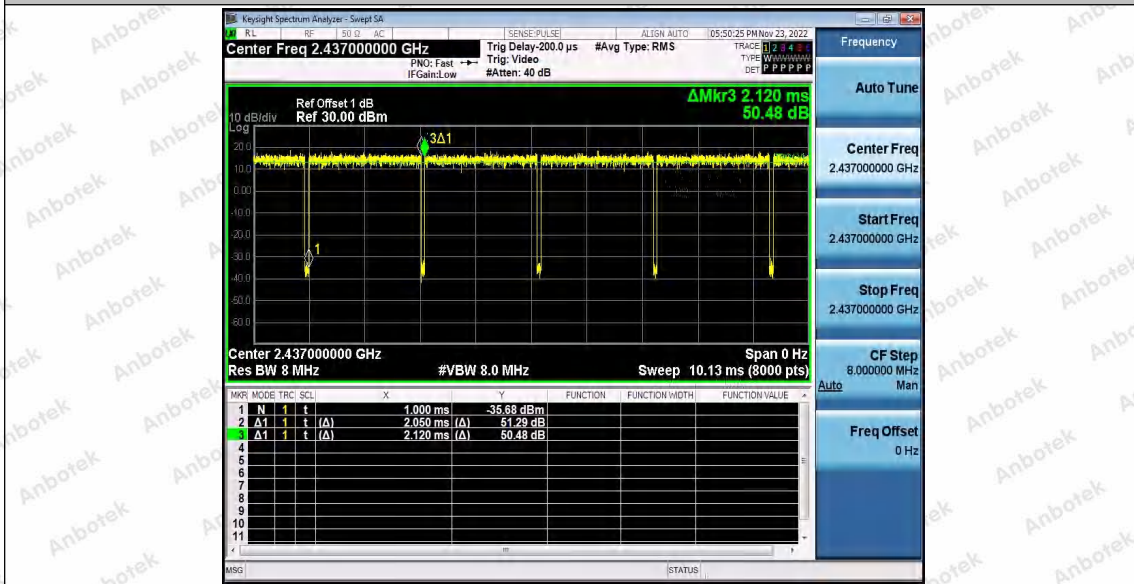

11G_Ant1_2462

Shenzhen Anbotek Compliance Laboratory Limited

Address: 1/F., Building D, Sogood Science and Technology Park, Sanwei Community, Hangcheng Street, Bao'an District, Shenzhen, Guangdong, China.
Tel: (86) 0755-26066440 Fax: (86) 0755-26014772 Email: service@anbotek.com

Hotline 400-003-0500
www.anbotek.com.cn