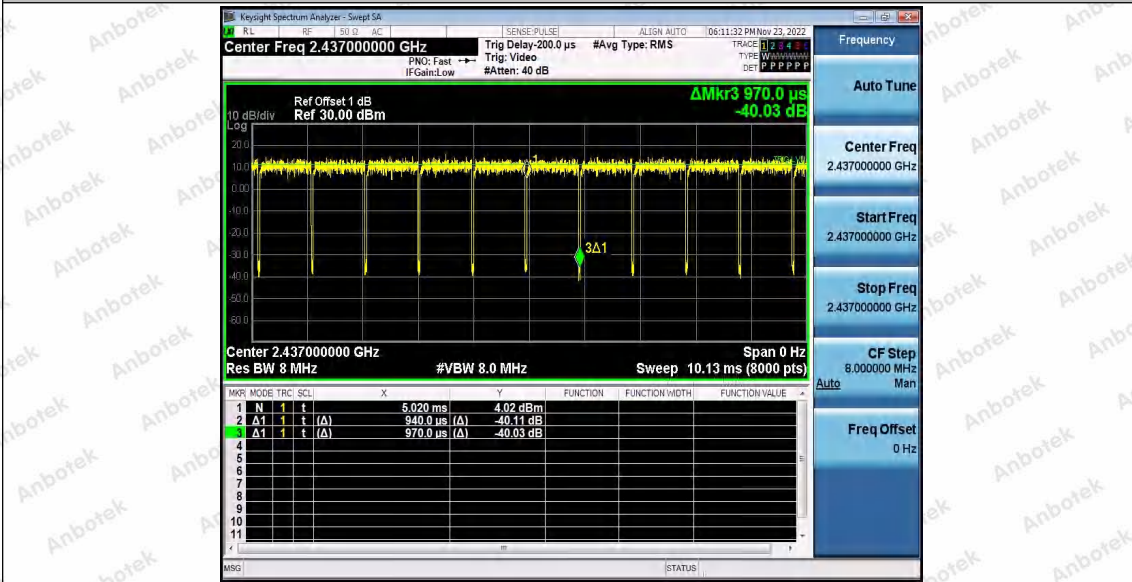

11N40_Ant1_2452

Shenzhen Anbotek Compliance Laboratory Limited

Address: 1/F., Building D, Sogood Science and Technology Park, Sanwei Community, Hangcheng Street, Bao'an District, Shenzhen, Guangdong, China.
Tel: (86) 0755-26066440 Fax: (86) 0755-26014772 Email: service@anbotek.com

Hotline 400-003-0500
www.anbotek.com.cn