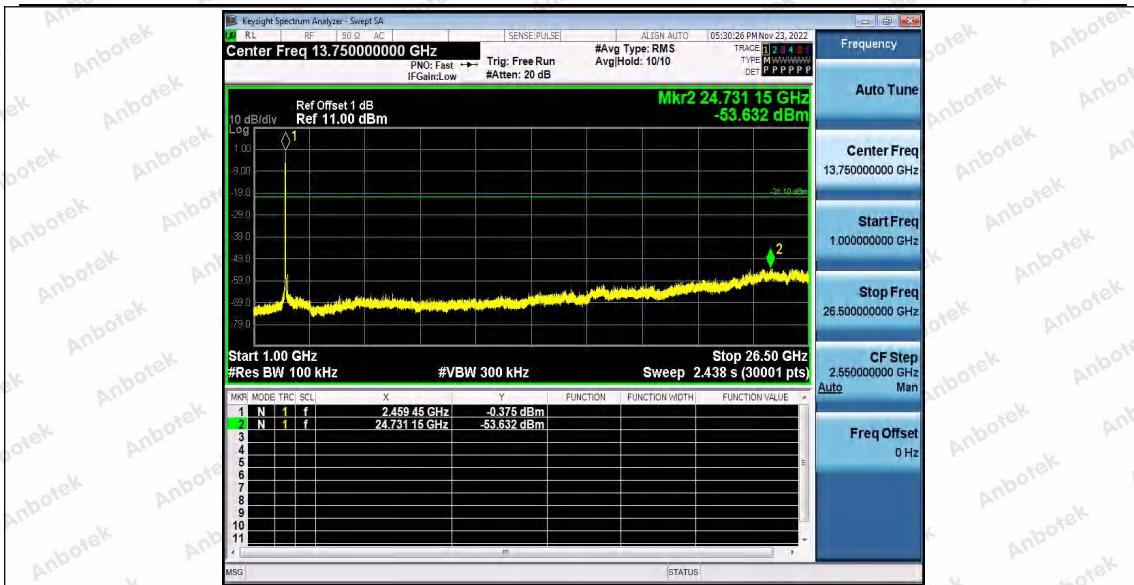

11N20_Ant2_2462_0~Reference