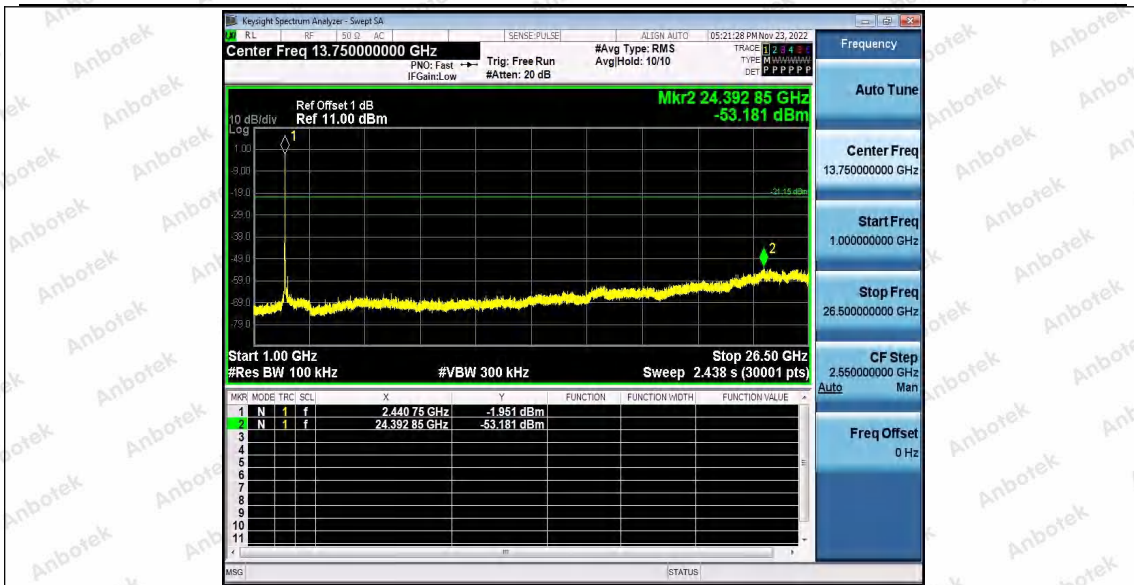

11G_Ant2_2437_0~Reference