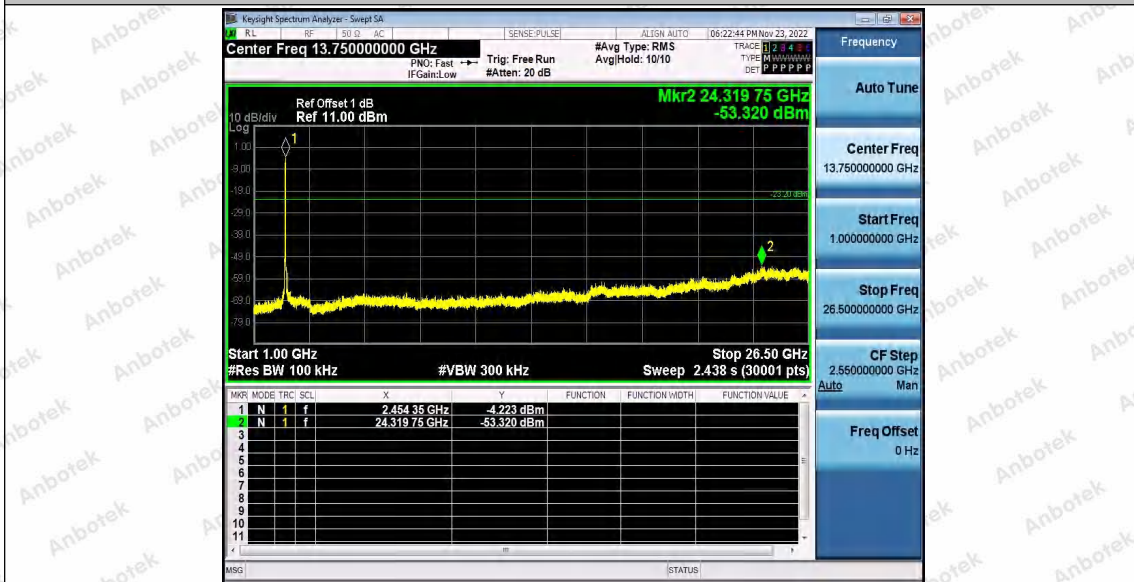

Shenzhen Anbotek Compliance Laboratory Limited

Address: 1/F., Building D, Sogood Science and Technology Park, Sanwei Community, Hangcheng Street, Bao'an District, Shenzhen, Guangdong, China.
Tel: (86) 0755-26066440 Fax: (86) 0755-26014772 Email: service@anbotek.com

Hotline 400-003-0500
www.anbotek.com.cn