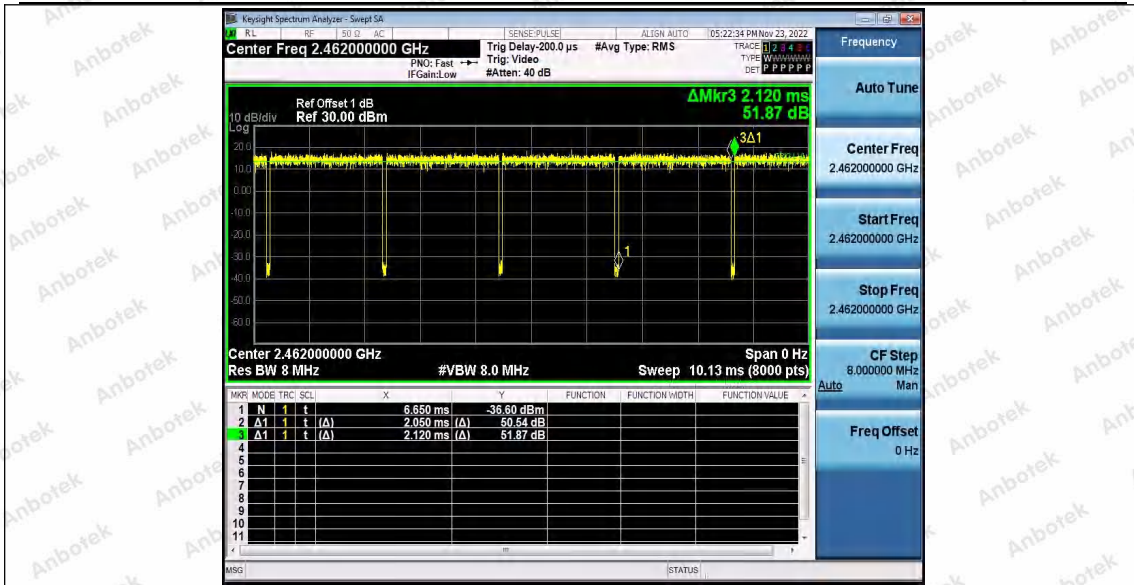

11G_Ant2_2462