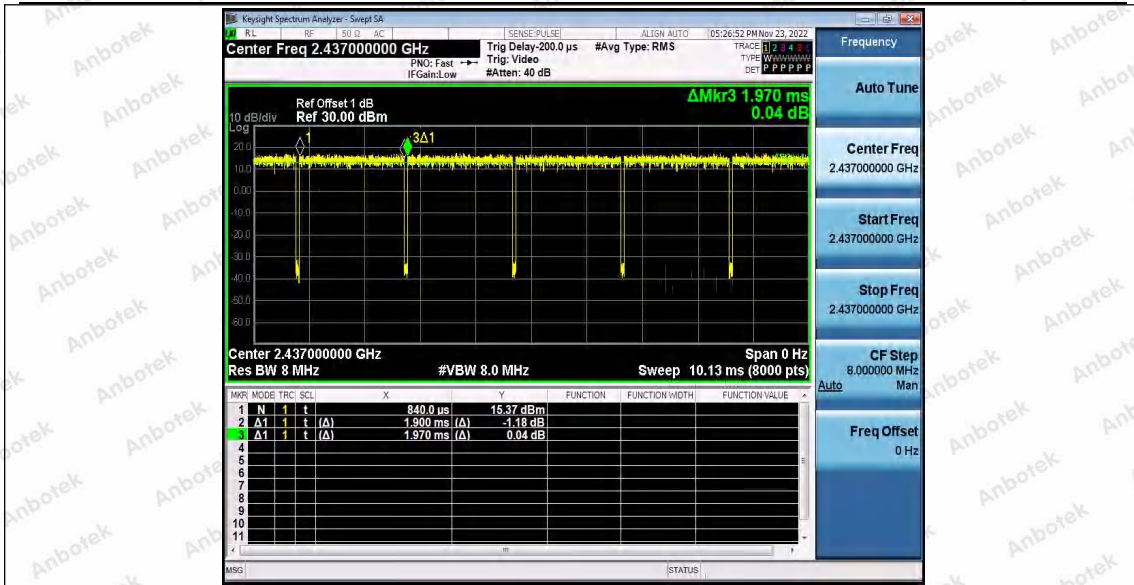

11N20_Ant2_2437