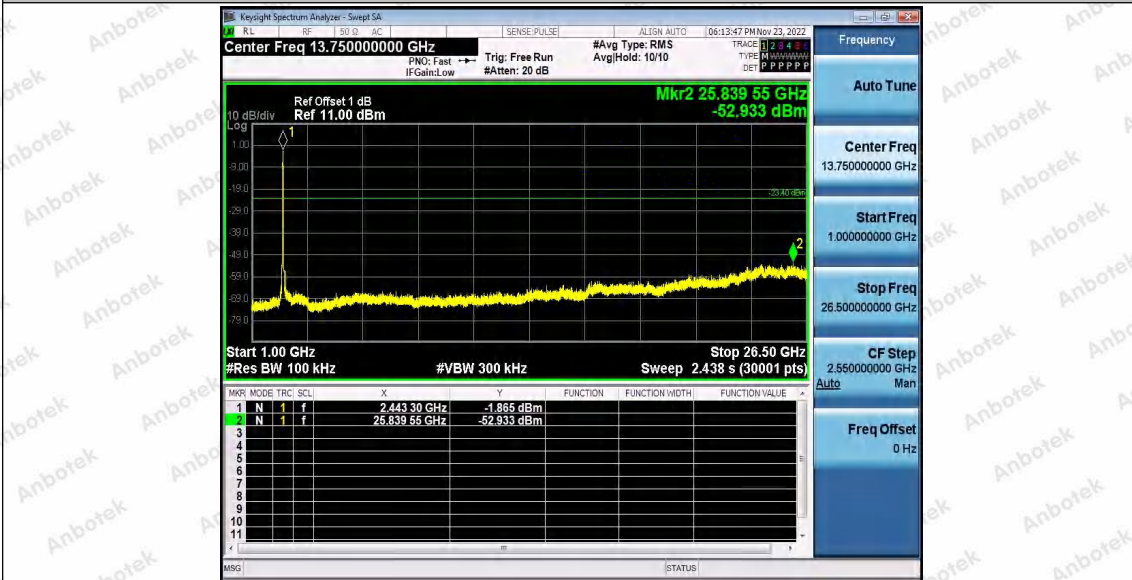

11N40_Ant1_2452_0~Reference

Shenzhen Anbotek Compliance Laboratory Limited

Address: 1/F., Building D, Sogood Science and Technology Park, Sanwei Community, Hangcheng Street, Bao'an District, Shenzhen, Guangdong, China.
Tel: (86) 0755-26066440 Fax: (86) 0755-26014772 Email: service@anbotek.com

Hotline: 400-003-0500
www.anbotek.com.cn