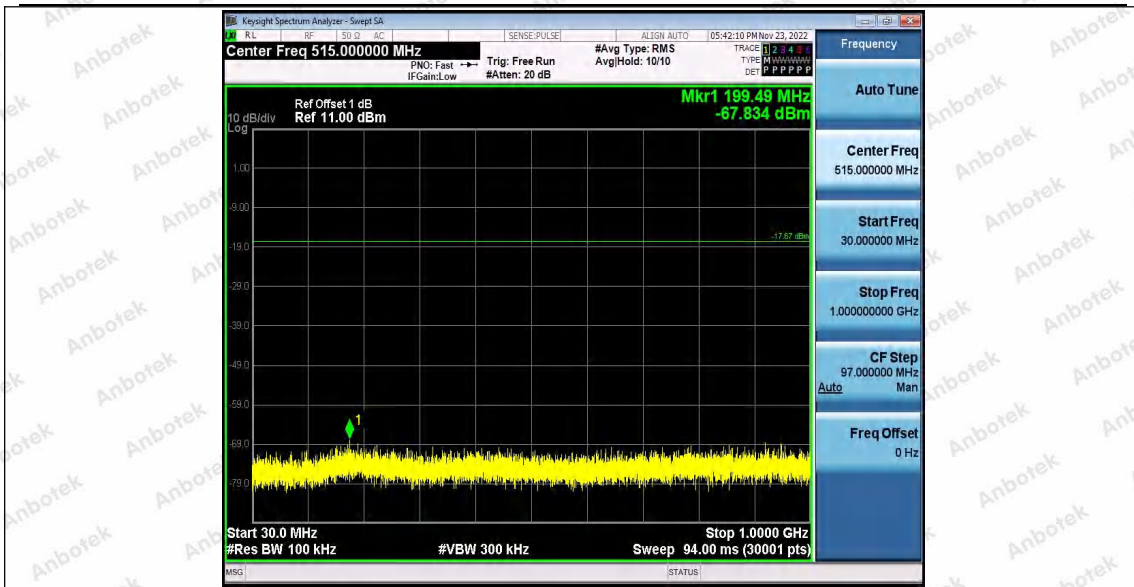

11B_Ant2_2412_1000~26500