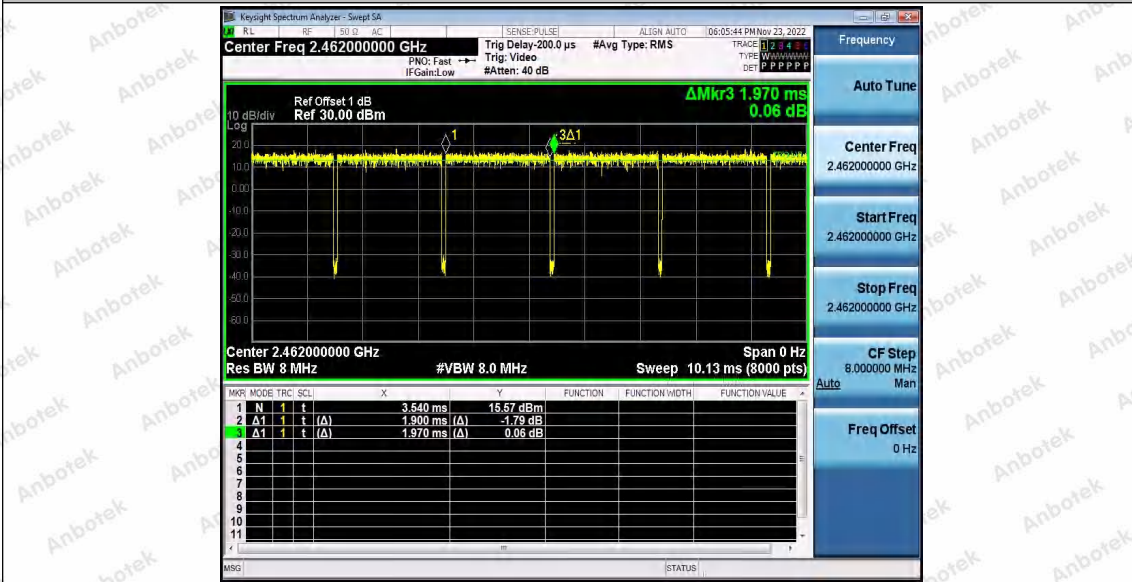

11N40_Ant1_2422

Shenzhen Anbotek Compliance Laboratory Limited

Address: 1/F., Building D, Sogood Science and Technology Park, Sanwei Community, Hangcheng Street, Bao'an District, Shenzhen, Guangdong, China.
Tel: (86) 0755-26066440 Fax: (86) 0755-26014772 Email: service@anbotek.com

Hotline 400-003-0500
www.anbotek.com.cn