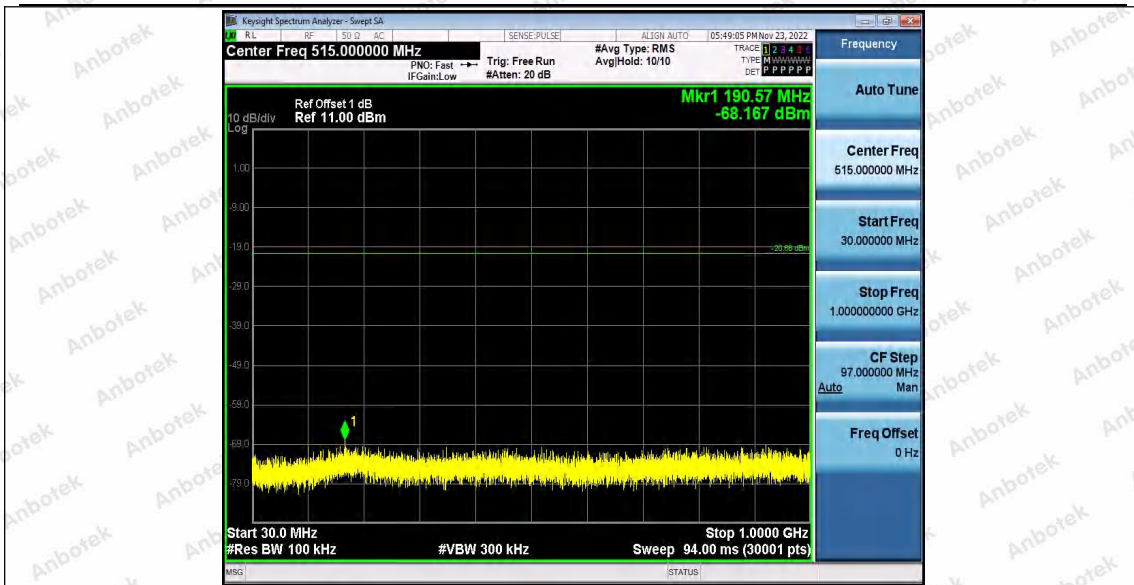

11G_Ant2_2412_1000~26500