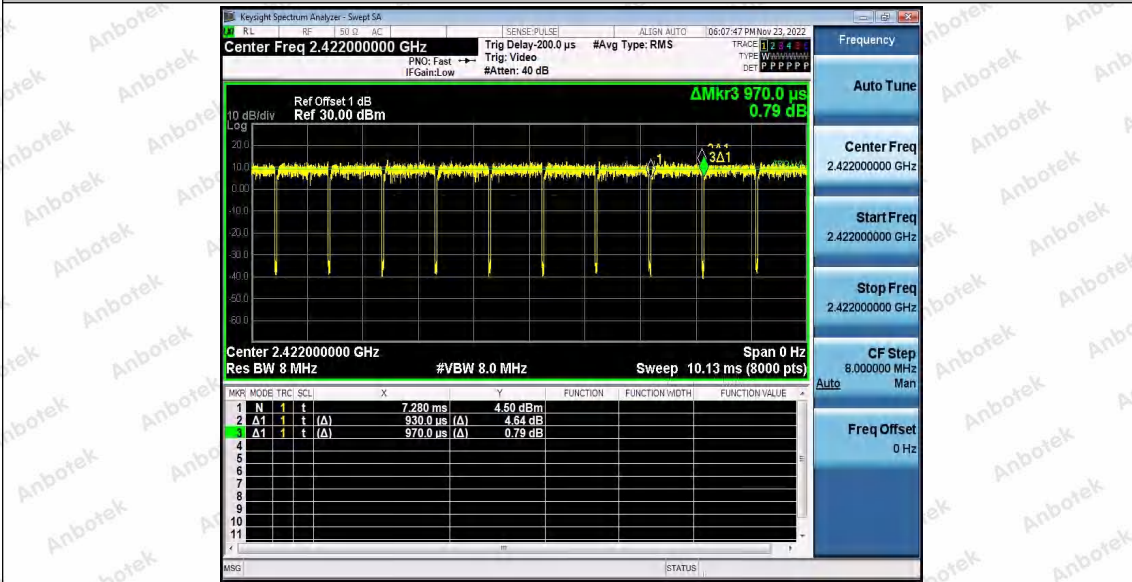

11N40_Ant1_2437

Shenzhen Anbotek Compliance Laboratory Limited

Address: 1/F., Building D, Sogood Science and Technology Park, Sanwei Community, Hangcheng Street, Bao'an District, Shenzhen, Guangdong, China.
Tel: (86) 0755-26066440 Fax: (86) 0755-26014772 Email: service@anbotek.com

Hotline
400-003-0500
www.anbotek.com.cn