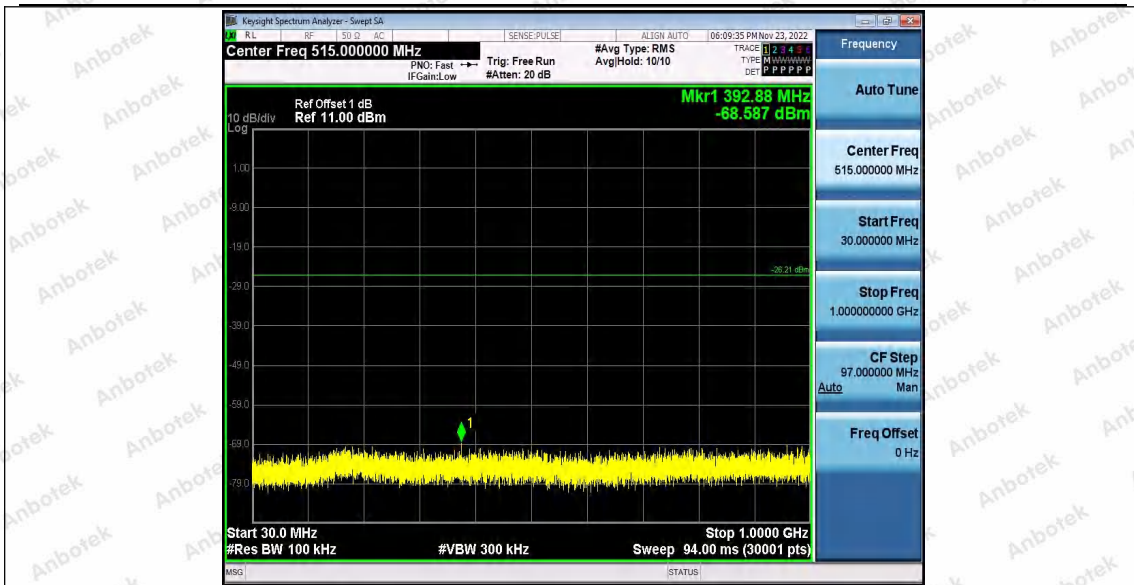

11N40_Ant2_2422_1000~26500