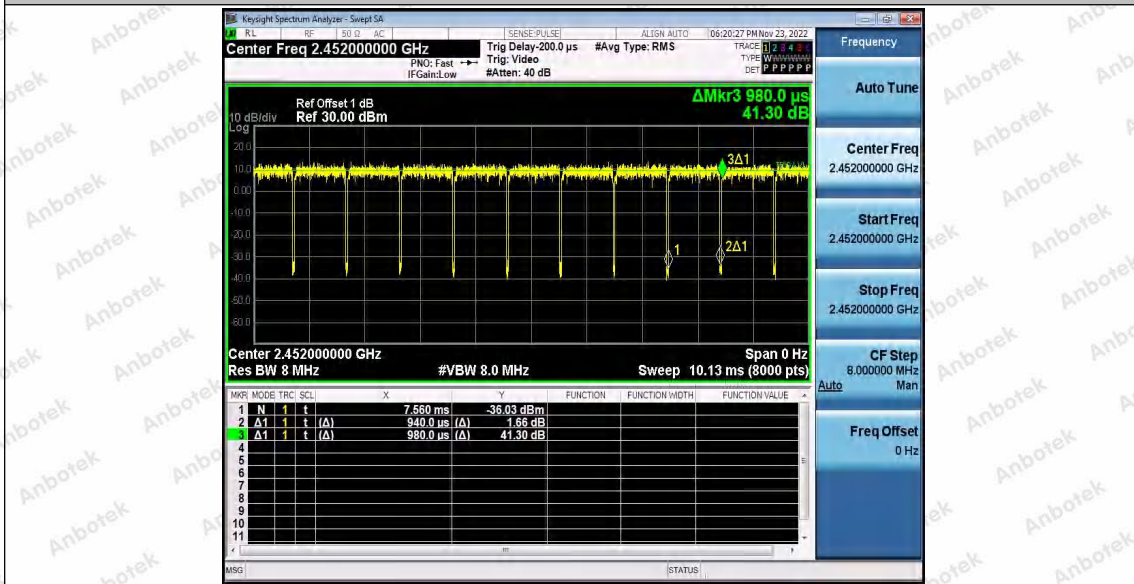

---End---

Shenzhen Anbotek Compliance Laboratory Limited

Address: 1/F., Building D, Sogood Science and Technology Park, Sanwei Community, Hangcheng Street, Bao'an District, Shenzhen, Guangdong, China.
Tel: (86) 0755-26066440 Fax: (86) 0755-26014772 Email: service@anbotek.com

Hotline 400-003-0500
www.anbotek.com.cn