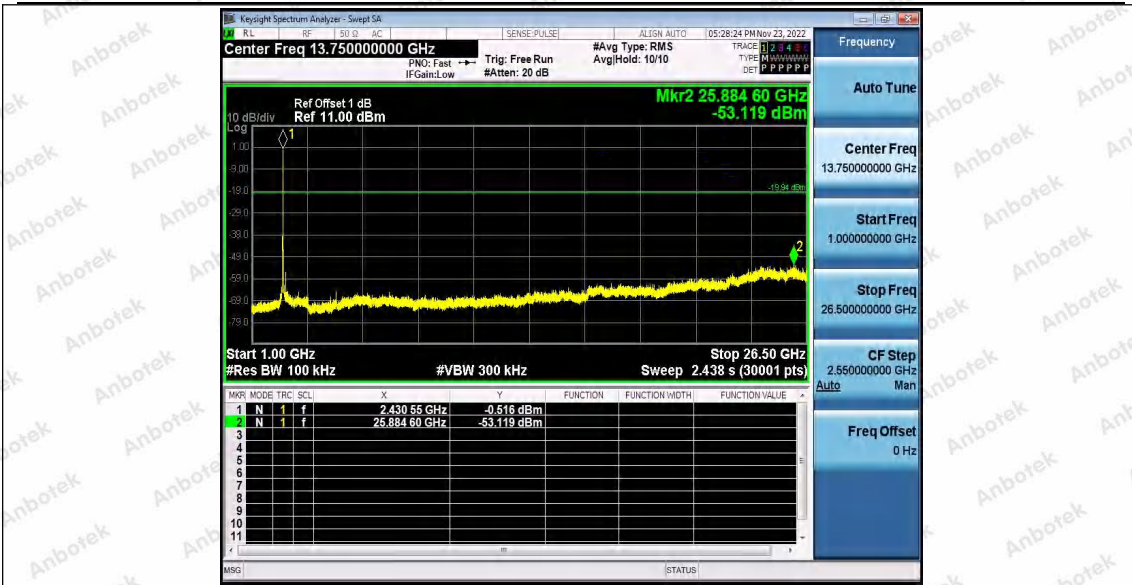

11N20_Ant2_2437_0~Reference