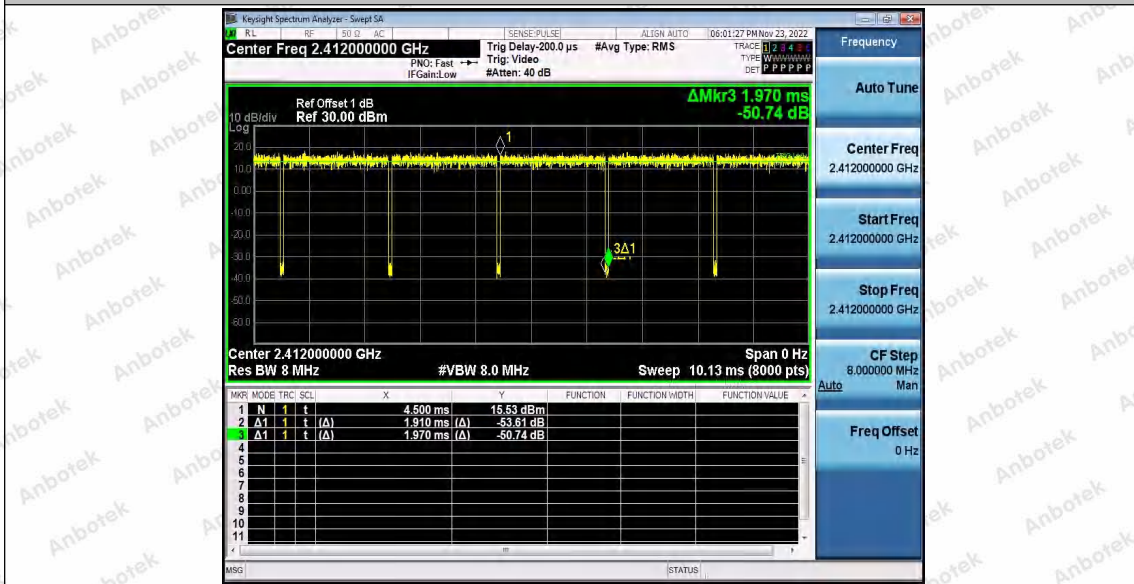

11N20_Ant1_2437

Shenzhen Anbotek Compliance Laboratory Limited

Address: 1/F., Building D, Sogood Science and Technology Park, Sanwei Community, Hangcheng Street, Bao'an District, Shenzhen, Guangdong, China.
Tel: (86) 0755-26066440 Fax: (86) 0755-26014772 Email: service@anbotek.com

Hotline 400-003-0500
www.anbotek.com.cn