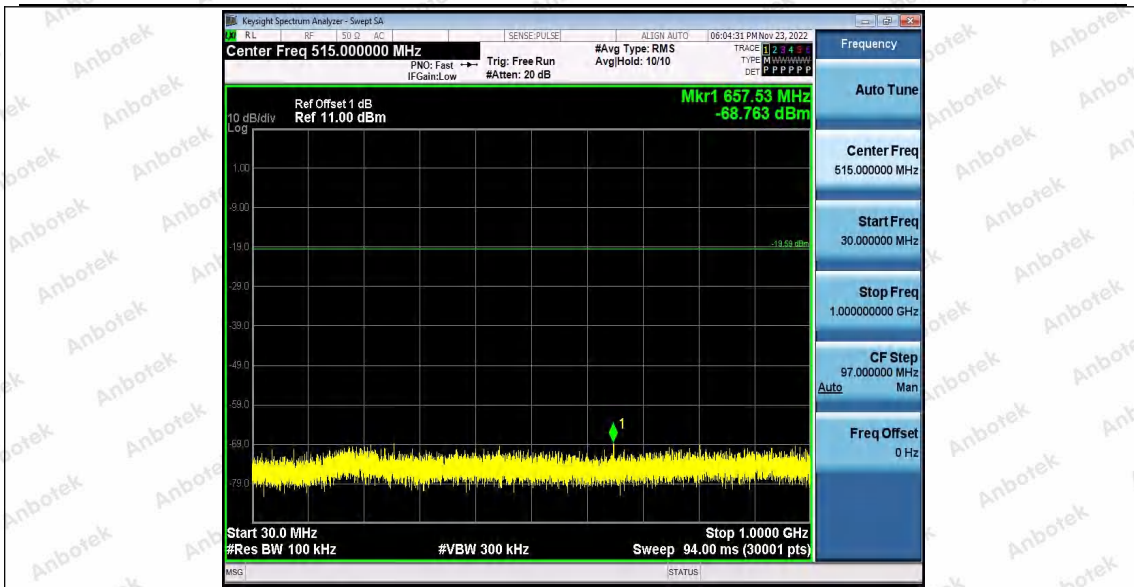

Shenzhen Anbotek Compliance Laboratory Limited

Address: 1/F., Building D, Sogood Science and Technology Park, Sanwei Community, Hangcheng Street, Bao'an District, Shenzhen, Guangdong, China.
Tel: (86) 0755-26066440 Fax: (86) 0755-26014772 Email: service@anbotek.com

Hotline 400-003-0500
www.anbotek.com.cn