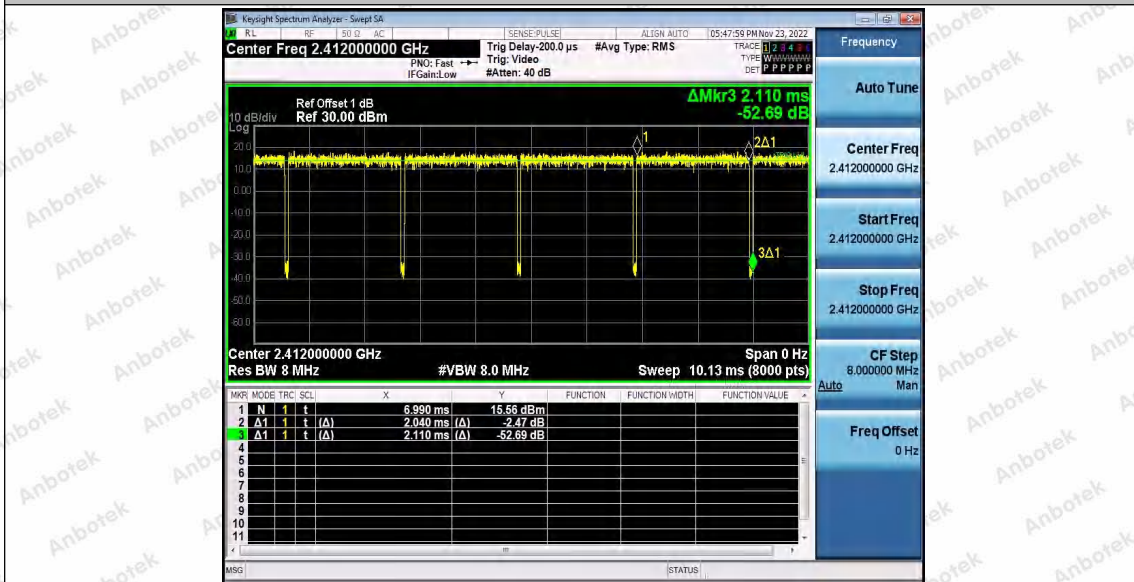

11G_Ant1_2437

Shenzhen Anbotek Compliance Laboratory Limited

Address: 1/F., Building D, Sogood Science and Technology Park, Sanwei Community, Hangcheng Street, Bao'an District, Shenzhen, Guangdong, China.
Tel: (86) 0755-26066440 Fax: (86) 0755-26014772 Email: service@anbotek.com

Hotline 400-003-0500
www.anbotek.com.cn