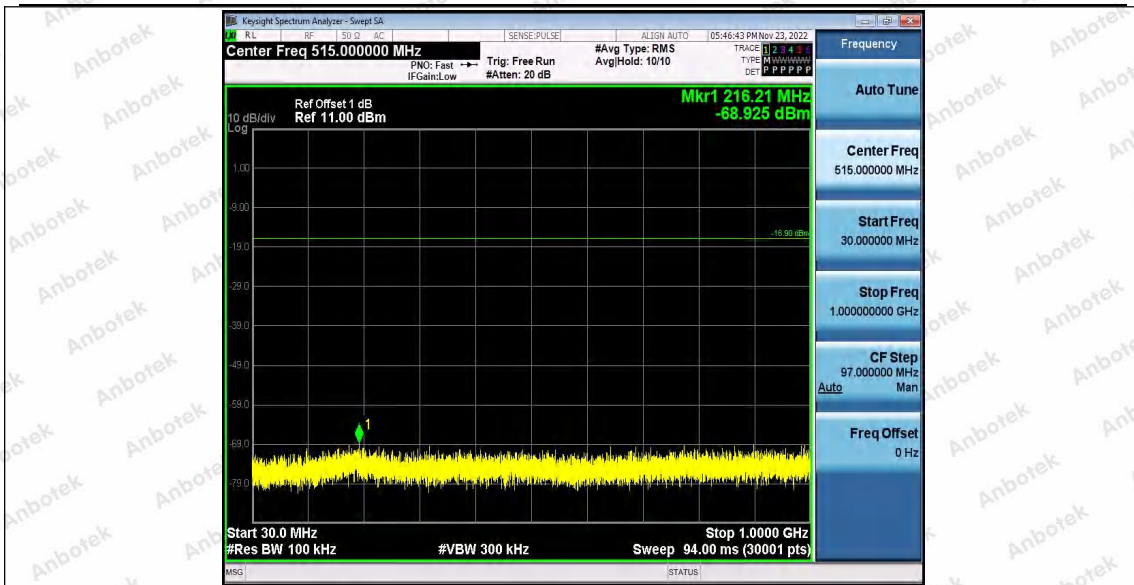

11B_Ant2_2462_1000~26500