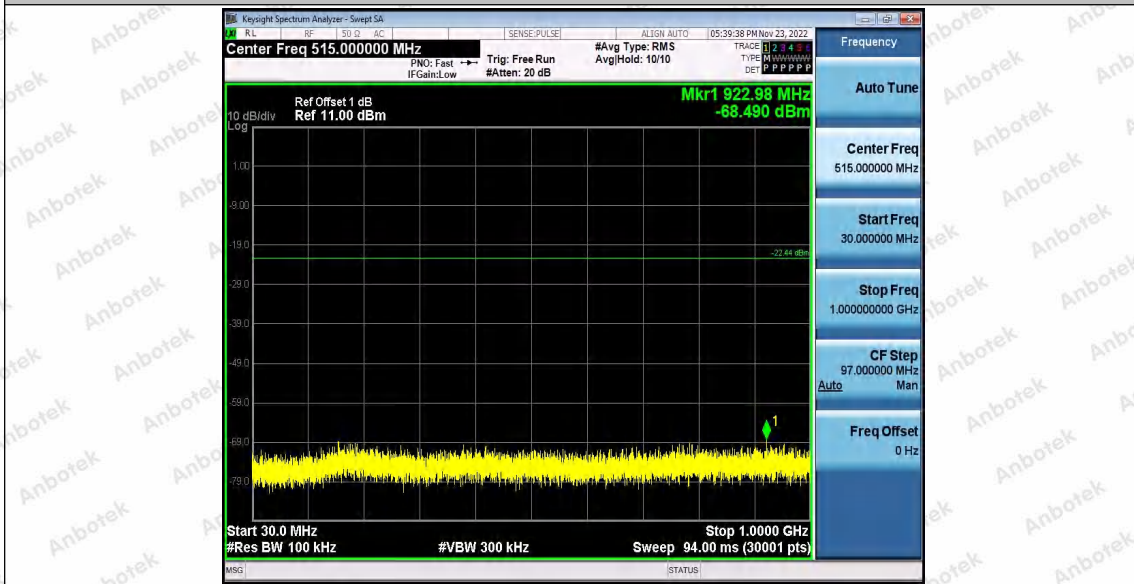

11N40_Ant1_2452_1000~26500

Shenzhen Anbotek Compliance Laboratory Limited

Address: 1/F., Building D, Sogood Science and Technology Park, Sanwei Community, Hangcheng Street, Bao'an District, Shenzhen, Guangdong, China.
Tel: (86) 0755-26066440 Fax: (86) 0755-26014772 Email: service@anbotek.com

Hotline
400-003-0500
www.anbotek.com.cn