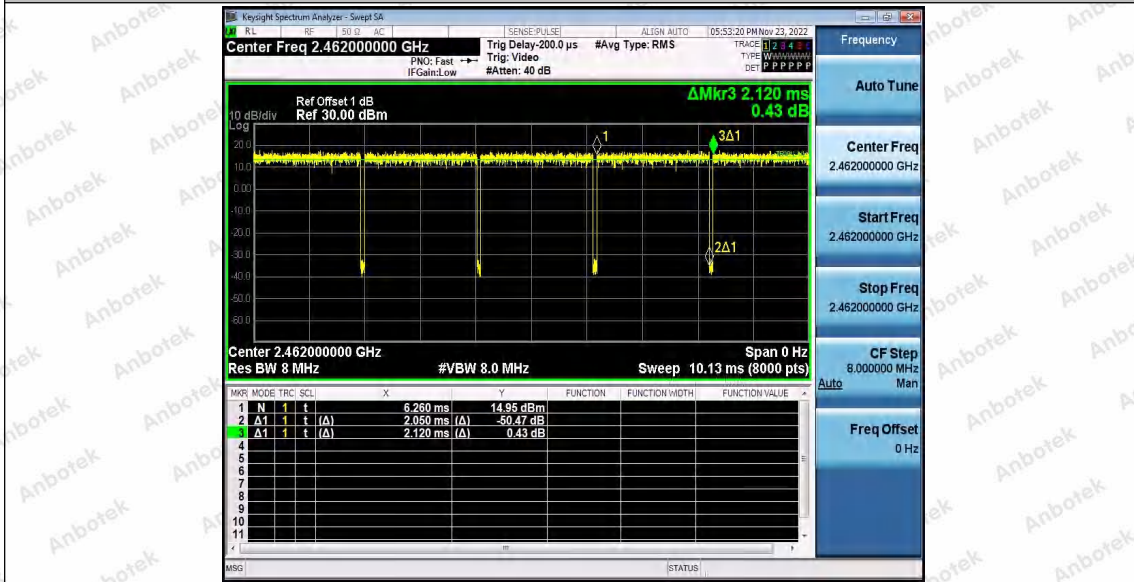

11N20_Ant1_2412

Shenzhen Anbotek Compliance Laboratory Limited

Address: 1/F., Building D, Sogood Science and Technology Park, Sanwei Community, Hangcheng Street, Bao'an District, Shenzhen, Guangdong, China.
Tel: (86) 0755-26066440 Fax: (86) 0755-26014772 Email: service@anbotek.com

Hotline 400-003-0500
www.anbotek.com.cn