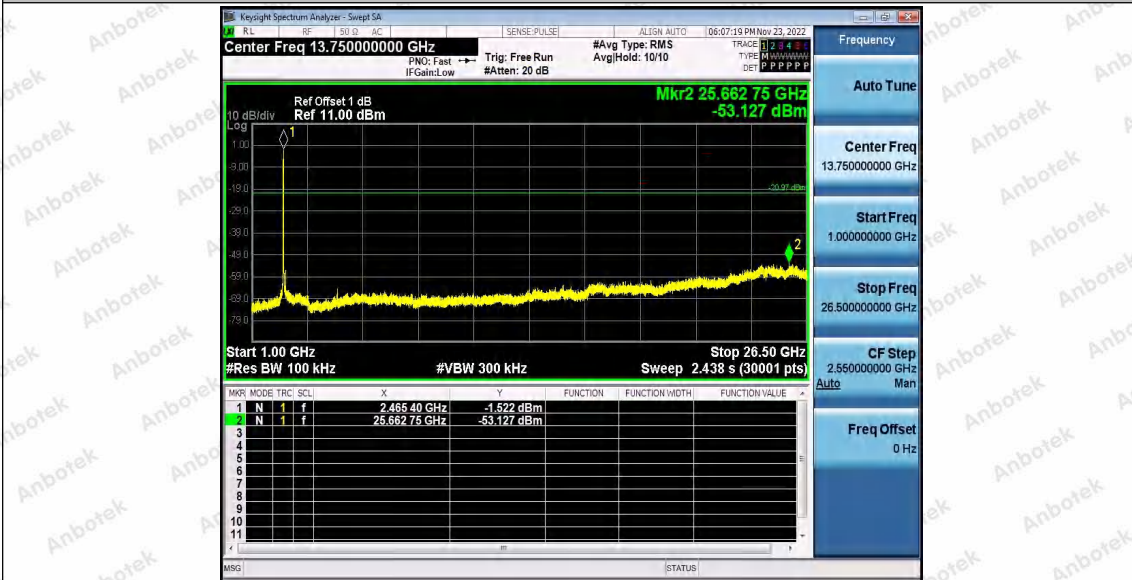

11N40_Ant1_2422_0~Reference

Shenzhen Anbotek Compliance Laboratory Limited

Address: 1/F., Building D, Sogood Science and Technology Park, Sanwei Community, Hangcheng Street, Bao'an District, Shenzhen, Guangdong, China.
Tel: (86) 0755-26066440 Fax: (86) 0755-26014772 Email: service@anbotek.com

Hotline 400-003-0500
www.anbotek.com.cn