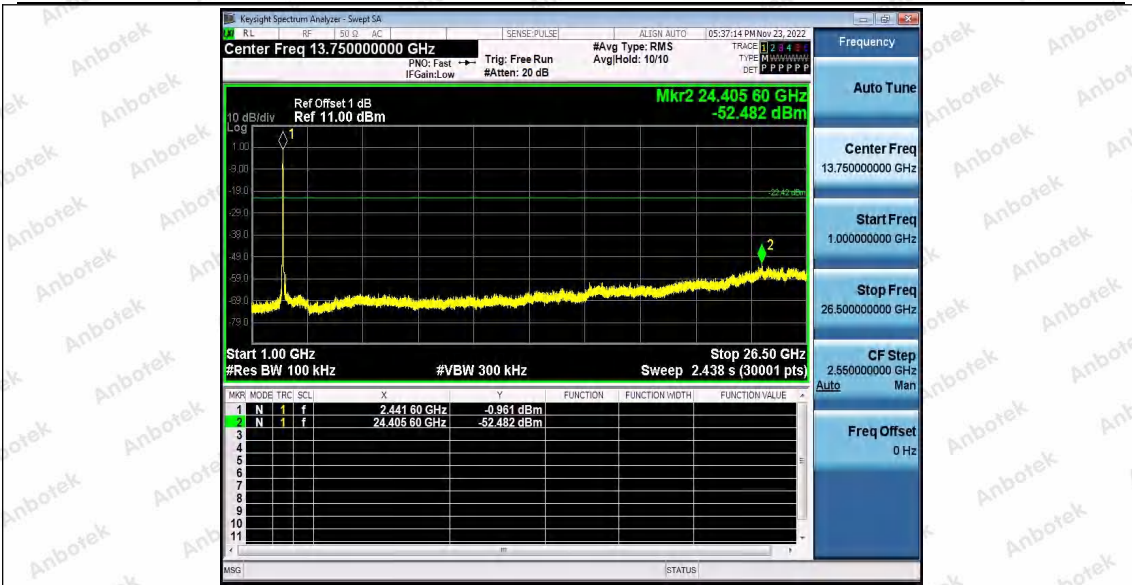

11N40_Ant2_2437_0~Reference