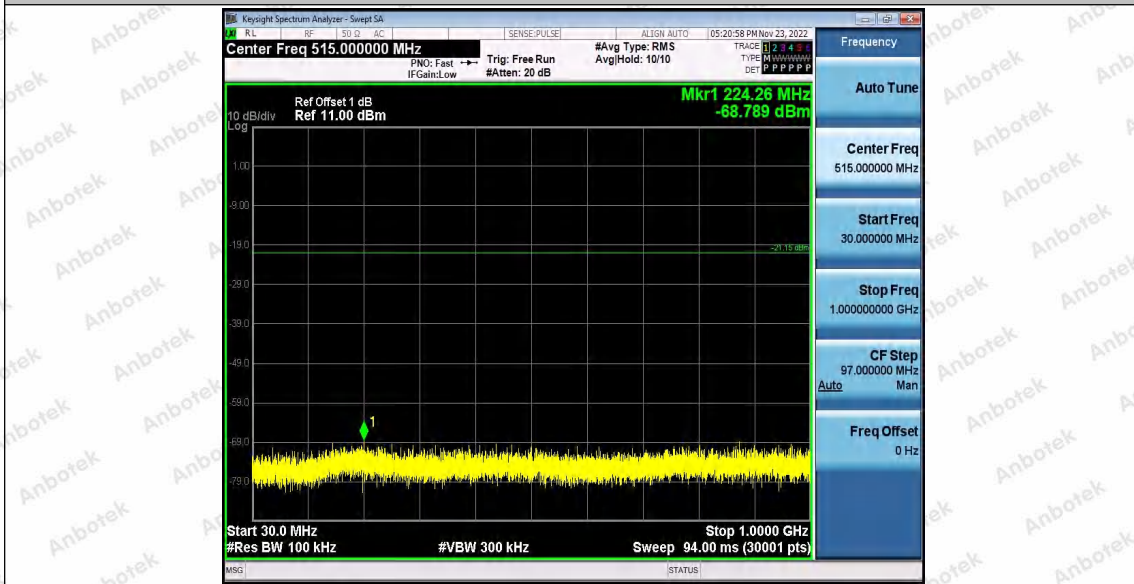

11G_Ant1_2437_1000~26500

Shenzhen Anbotek Compliance Laboratory Limited

Address: 1/F., Building D, Sogood Science and Technology Park, Sanwei Community, Hangcheng Street, Bao'an District, Shenzhen, Guangdong, China.
Tel: (86) 0755-26066440 Fax: (86) 0755-26014772 Email: service@anbotek.com

Hotline 400-003-0500
www.anbotek.com.cn