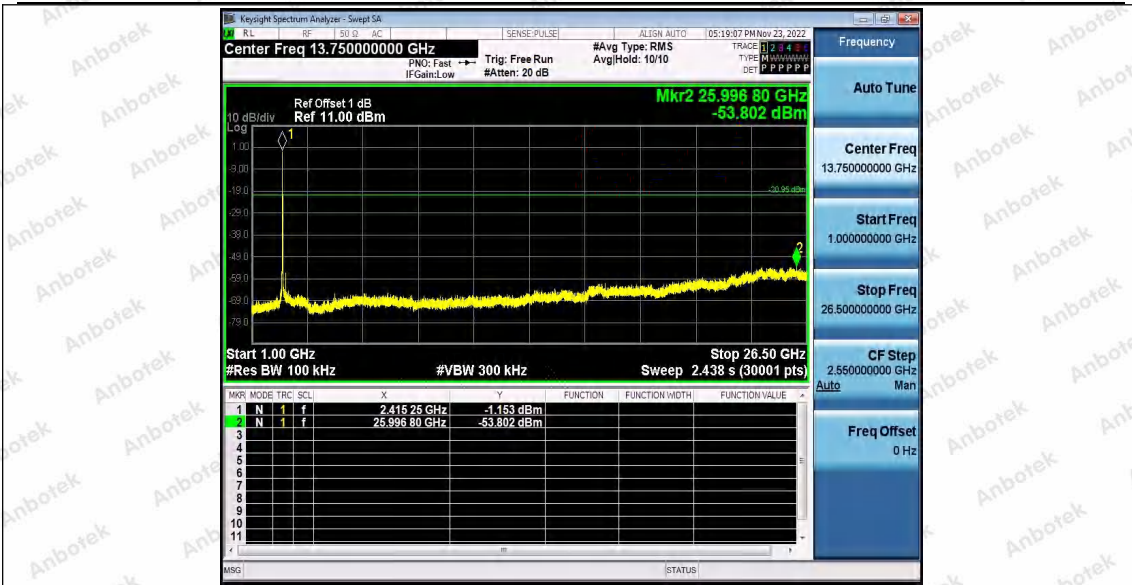

11G_Ant2_2412_0~Reference