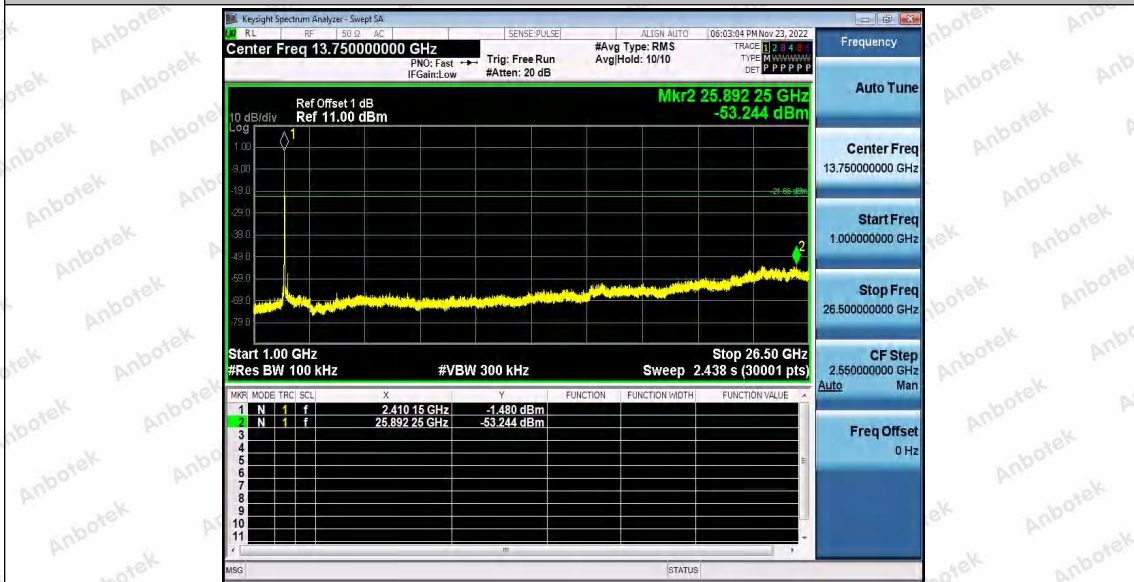

11N20_Ant1_2437_0~Reference

Shenzhen Anbotek Compliance Laboratory Limited

Address: 1/F., Building D, Sogood Science and Technology Park, Sanwei Community, Hangcheng Street, Bao'an District, Shenzhen, Guangdong, China.
Tel: (86) 0755-26066440 Fax: (86) 0755-26014772 Email: service@anbotek.com

Hotline: 400-003-0500
www.anbotek.com.cn