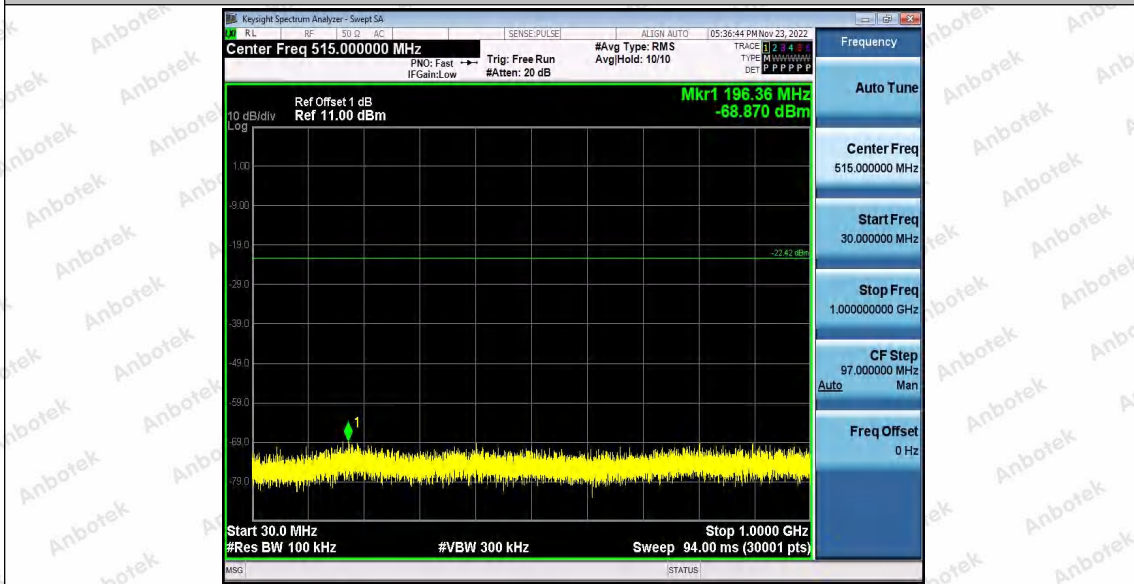

11N40_Ant1_2437_1000~26500

Shenzhen Anbotek Compliance Laboratory Limited

Address: 1/F., Building D, Sogood Science and Technology Park, Sanwei Community, Hangcheng Street, Bao'an District, Shenzhen, Guangdong, China.
Tel: (86) 0755-26066440 Fax: (86) 0755-26014772 Email: service@anbotek.com

Hotline
400-003-0500
www.anbotek.com.cn