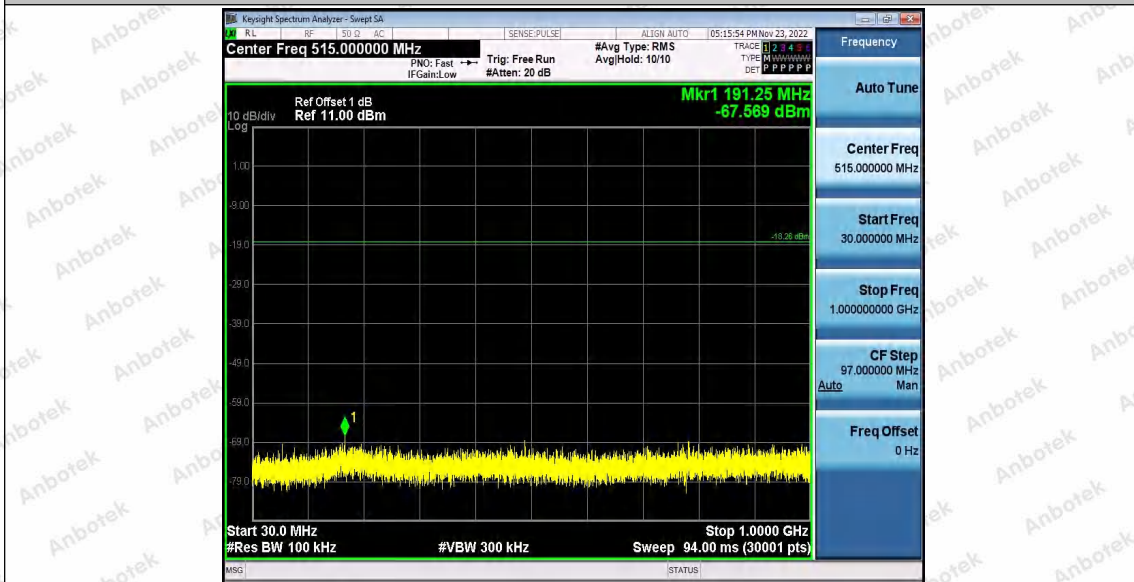

11B_Ant1_2462_1000~26500

Shenzhen Anbotek Compliance Laboratory Limited

Address: 1/F., Building D, Sogood Science and Technology Park, Sanwei Community, Hangcheng Street, Bao'an District, Shenzhen, Guangdong, China.
Tel: (86) 0755-26066440 Fax: (86) 0755-26014772 Email: service@anbotek.com

Hotline
400-003-0500
www.anbotek.com.cn