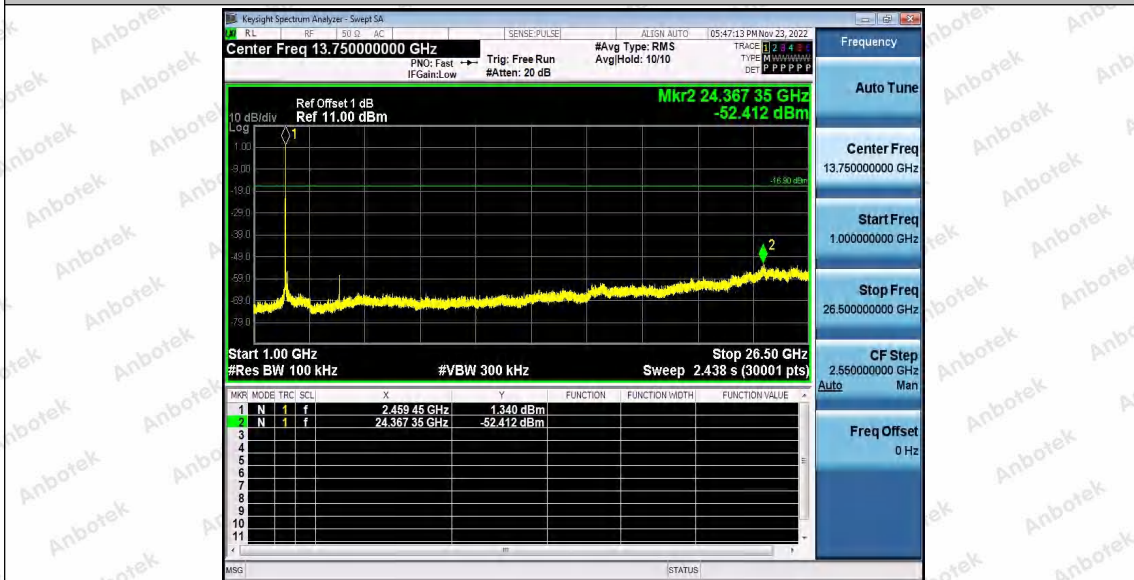

11G_Ant1_2412_0~Reference

Shenzhen Anbotek Compliance Laboratory Limited

Address: 1/F., Building D, Sogood Science and Technology Park, Sanwei Community, Hangcheng Street, Bao'an District, Shenzhen, Guangdong, China.
Tel: (86) 0755-26066440 Fax: (86) 0755-26014772 Email: service@anbotek.com

Hotline 400-003-0500
www.anbotek.com.cn