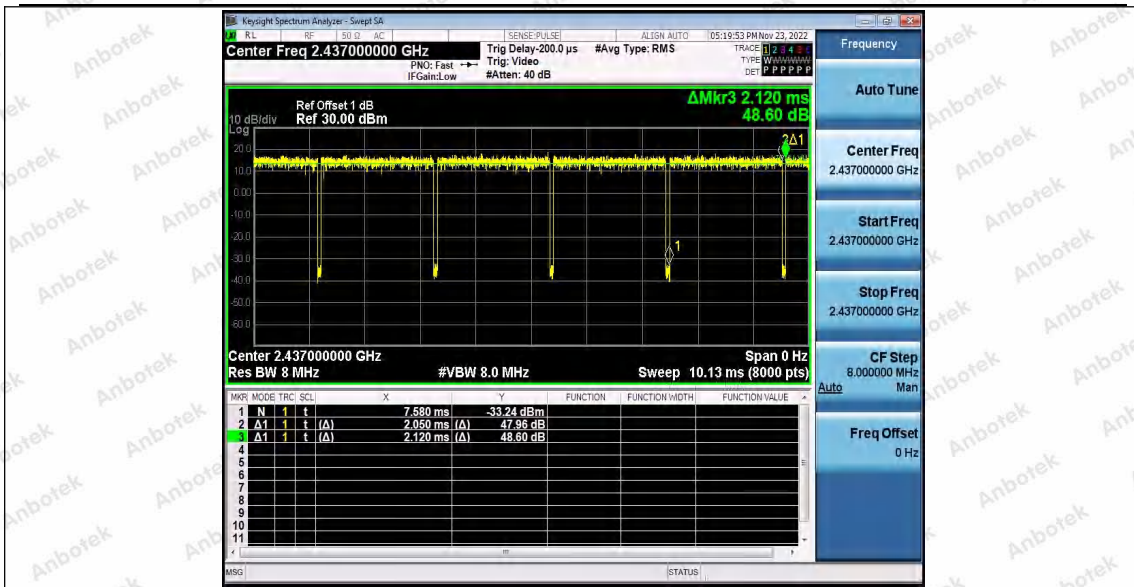

11G_Ant2_2437