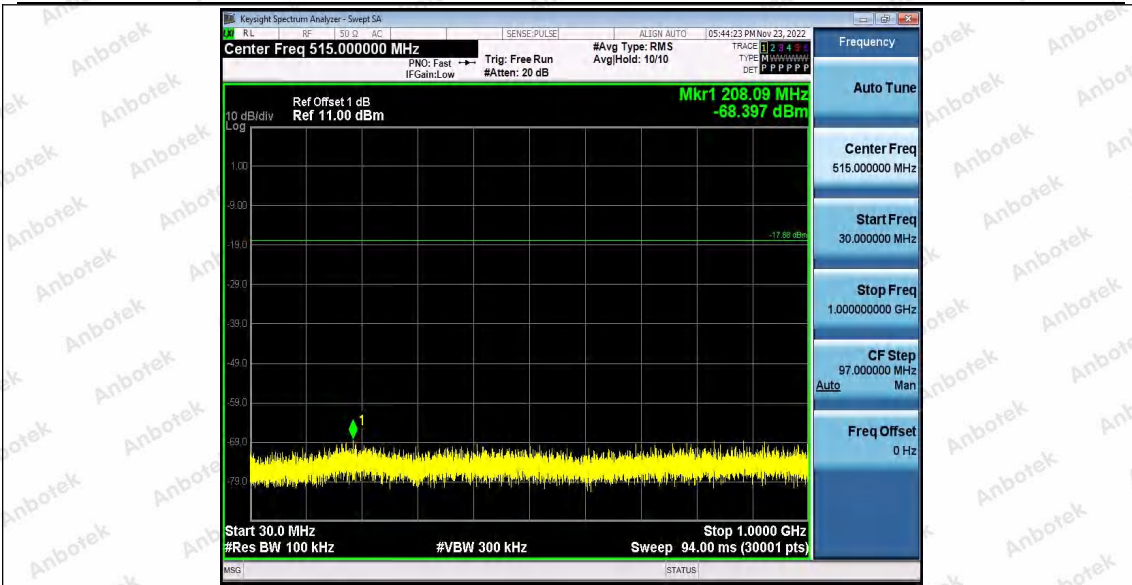

11B_Ant2_2437_1000~26500