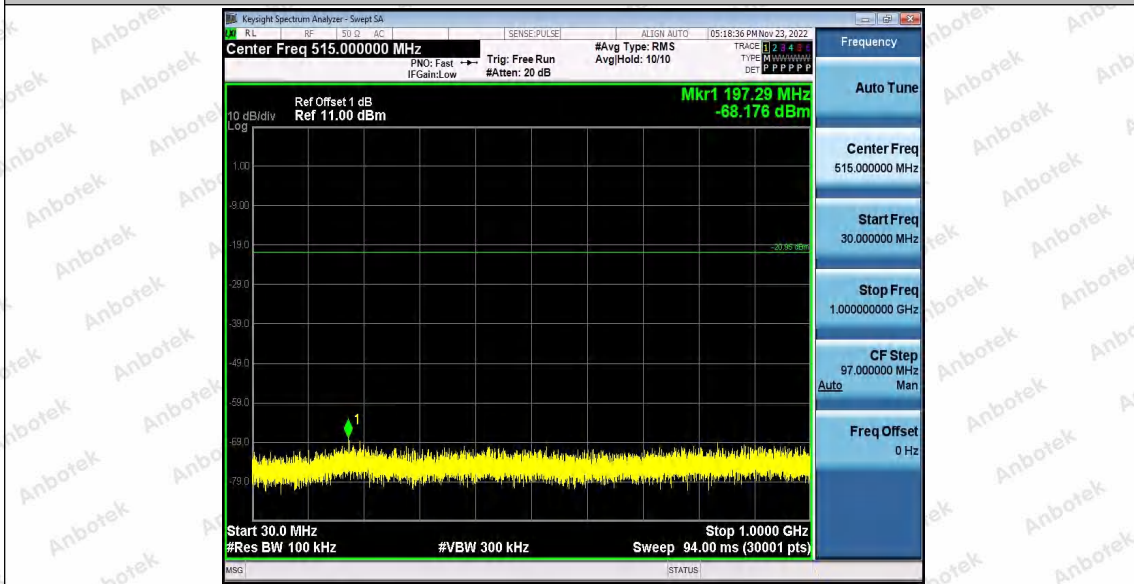

11G_Ant1_2412_1000~26500

Shenzhen Anbotek Compliance Laboratory Limited

Address: 1/F., Building D, Sogood Science and Technology Park, Sanwei Community, Hangcheng Street, Bao'an District, Shenzhen, Guangdong, China.
Tel: (86) 0755-26066440 Fax: (86) 0755-26014772 Email: service@anbotek.com

Hotline
400-003-0500
www.anbotek.com.cn