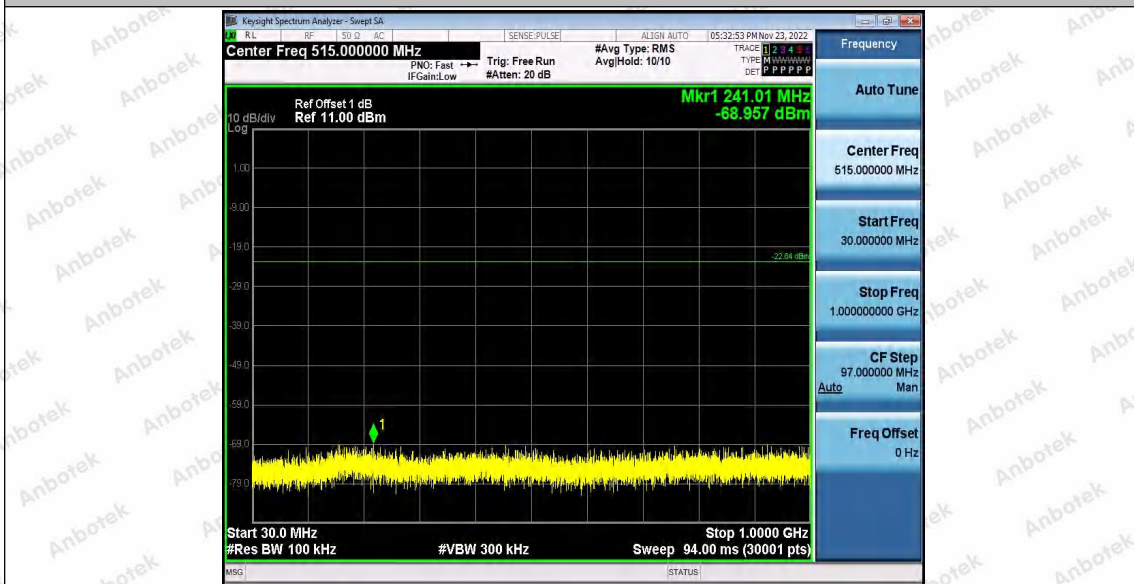

11N40_Ant1_2422_1000~26500

Shenzhen Anbotek Compliance Laboratory Limited

Address: 1/F., Building D, Sogood Science and Technology Park, Sanwei Community, Hangcheng Street, Bao'an District, Shenzhen, Guangdong, China.
Tel: (86) 0755-26066440 Fax: (86) 0755-26014772 Email: service@anbotek.com

Hotline
400-003-0500
www.anbotek.com.cn