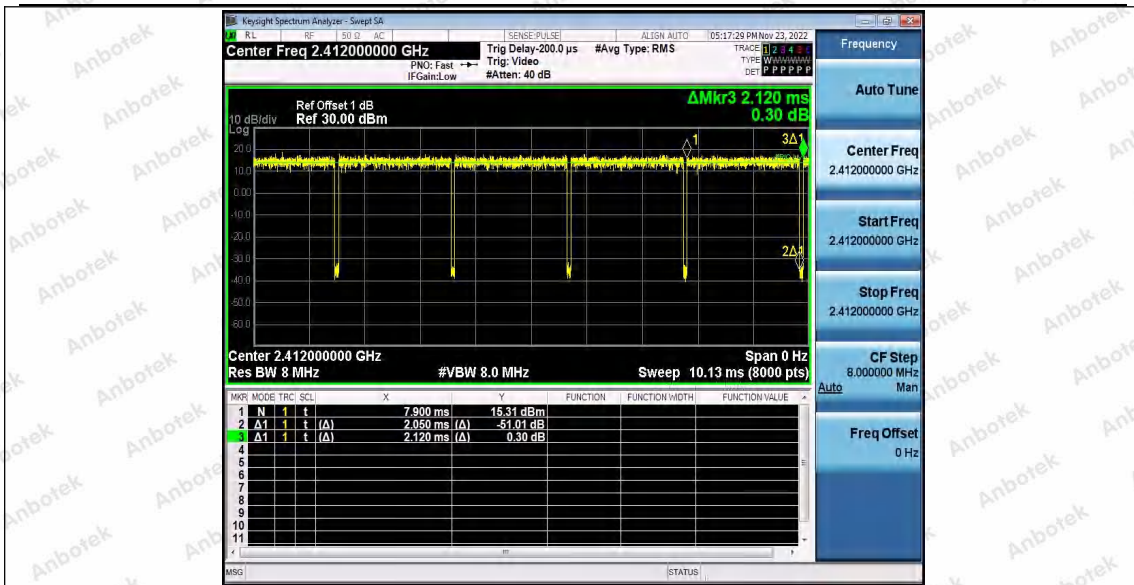

11G_Ant2_2412