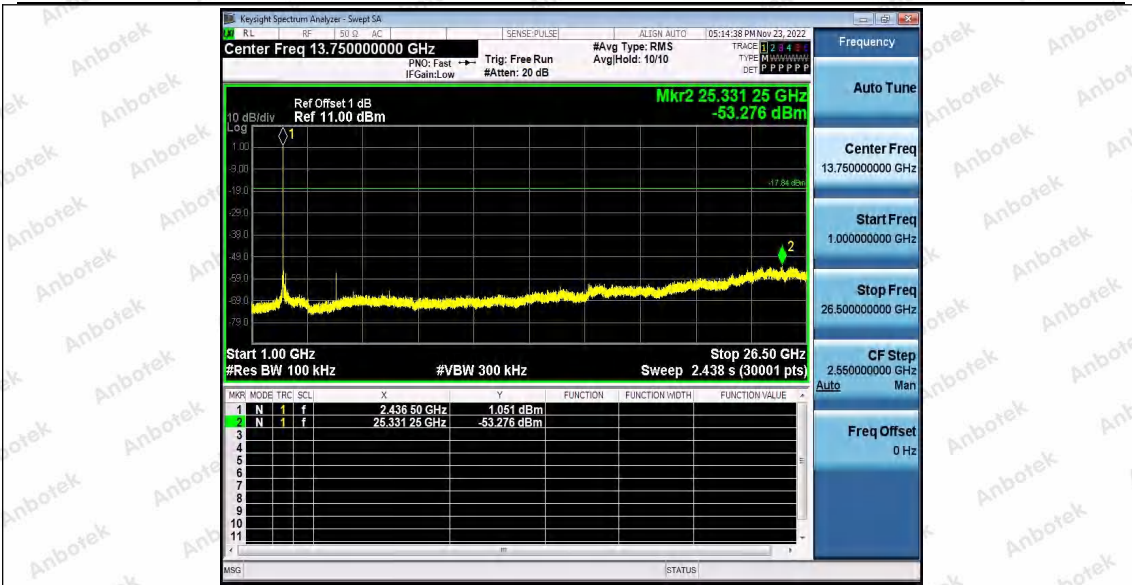

11B_Ant2_2437_0~Reference