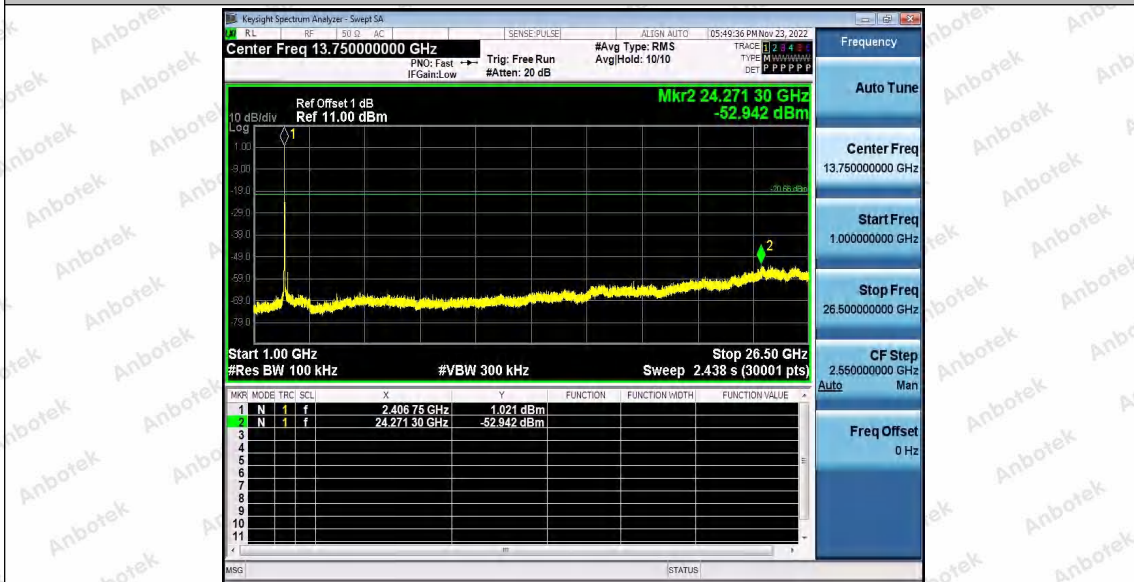

11G_Ant1_2437_0~Reference

Shenzhen Anbotek Compliance Laboratory Limited

Address: 1/F., Building D, Sogood Science and Technology Park, Sanwei Community, Hangcheng Street, Bao'an District, Shenzhen, Guangdong, China.
Tel: (86) 0755-26066440 Fax: (86) 0755-26014772 Email: service@anbotek.com

Hotline
400-003-0500
www.anbotek.com.cn