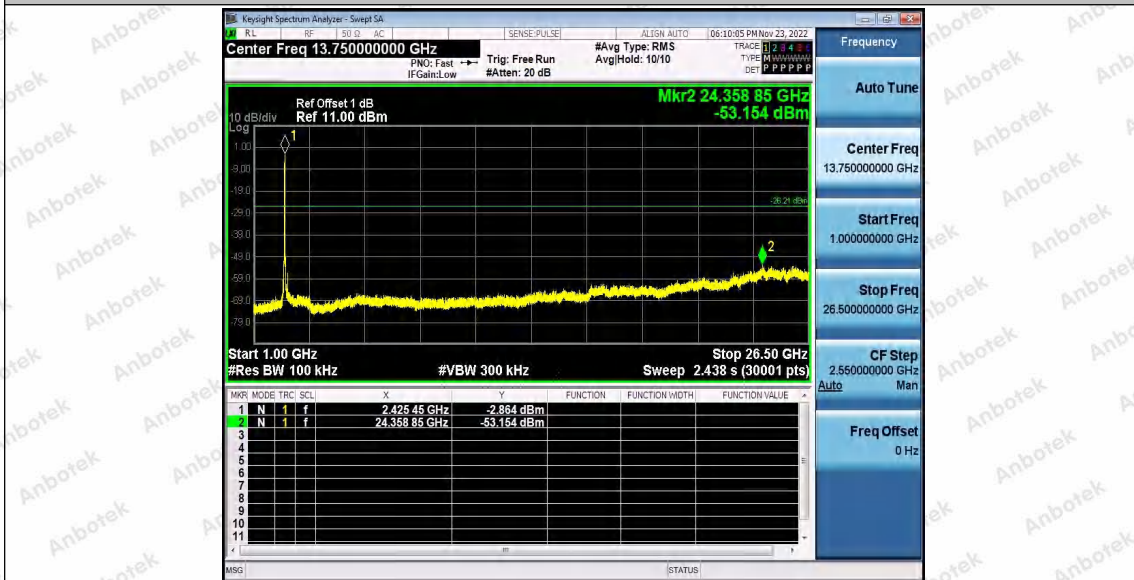

11N40_Ant1_2437_0~Reference

Shenzhen Anbotek Compliance Laboratory Limited

Address: 1/F., Building D, Sogood Science and Technology Park, Sanwei Community, Hangcheng Street, Bao'an District, Shenzhen, Guangdong, China.
Tel: (86) 0755-26066440 Fax: (86) 0755-26014772 Email: service@anbotek.com

Hotline
400-003-0500
www.anbotek.com.cn