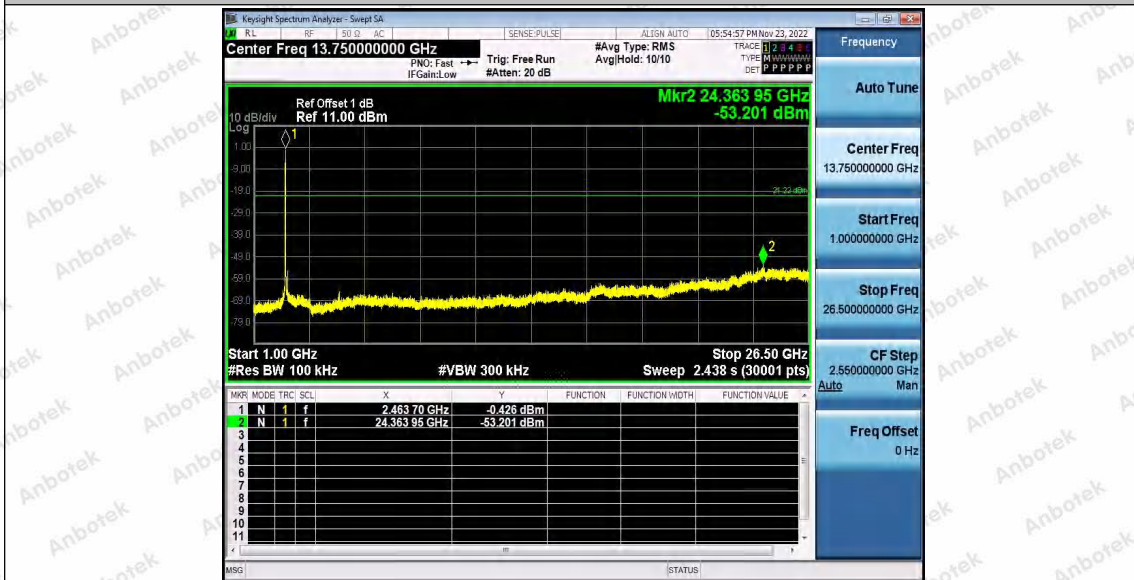

11N20_Ant1_2412_0~Reference

Shenzhen Anbotek Compliance Laboratory Limited

Address: 1/F., Building D, Sogood Science and Technology Park, Sanwei Community, Hangcheng Street, Bao'an District, Shenzhen, Guangdong, China.
Tel: (86) 0755-26066440 Fax: (86) 0755-26014772 Email: service@anbotek.com

Hotline 400-003-0500
www.anbotek.com.cn