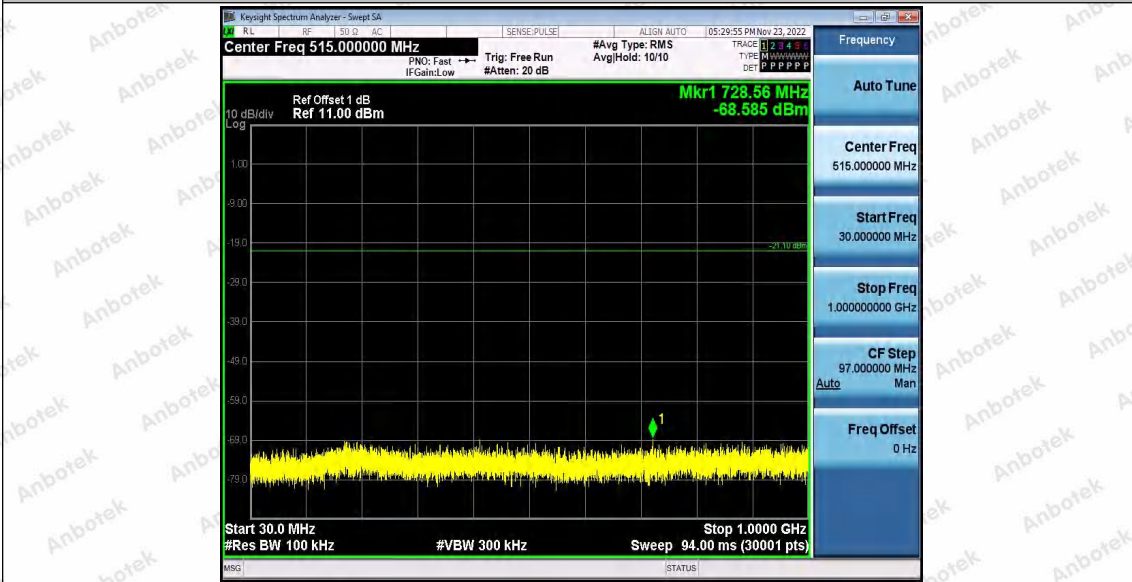

11N20_Ant1_2462_1000~26500

Shenzhen Anbotek Compliance Laboratory Limited

Address: 1/F., Building D, Sogood Science and Technology Park, Sanwei Community, Hangcheng Street, Bao'an District, Shenzhen, Guangdong, China.
Tel: (86) 0755-26066440 Fax: (86) 0755-26014772 Email: service@anbotek.com

Hotline
400-003-0500
www.anbotek.com.cn