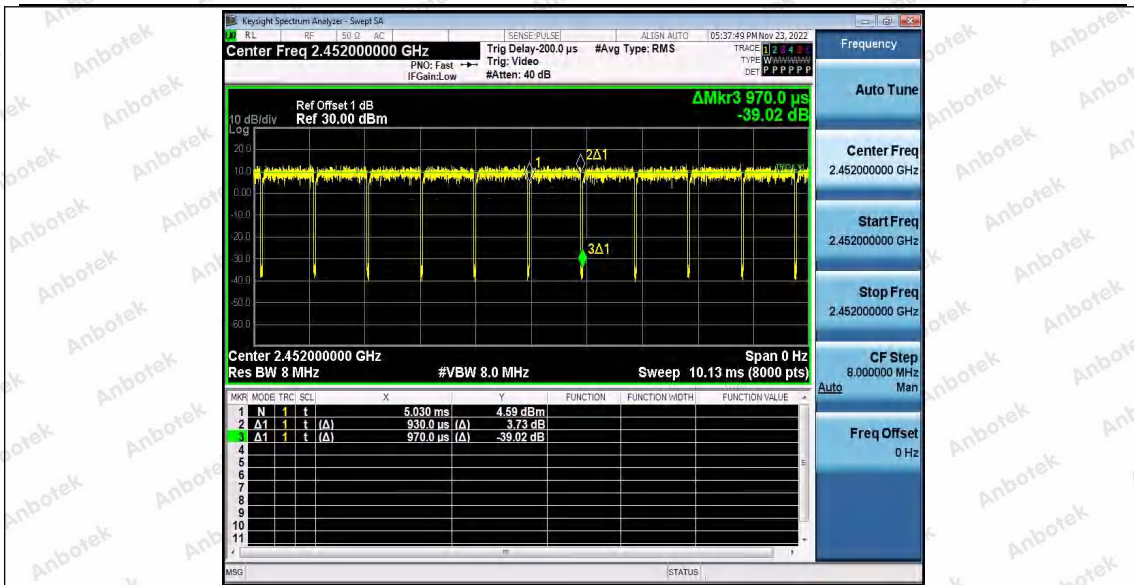

11N40_Ant2_2452