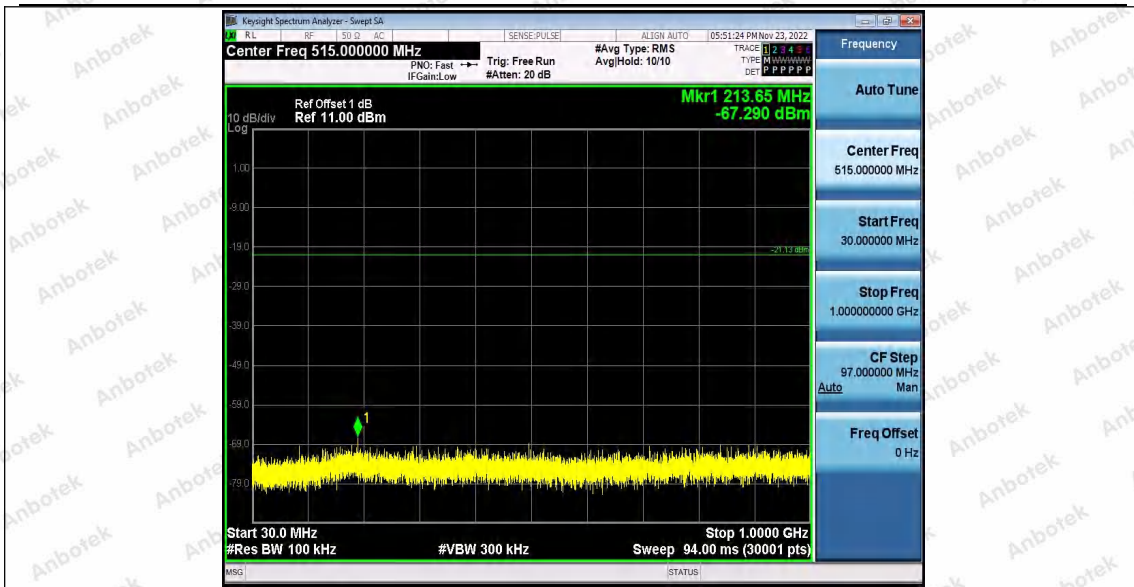

11G_Ant2_2437_1000~26500