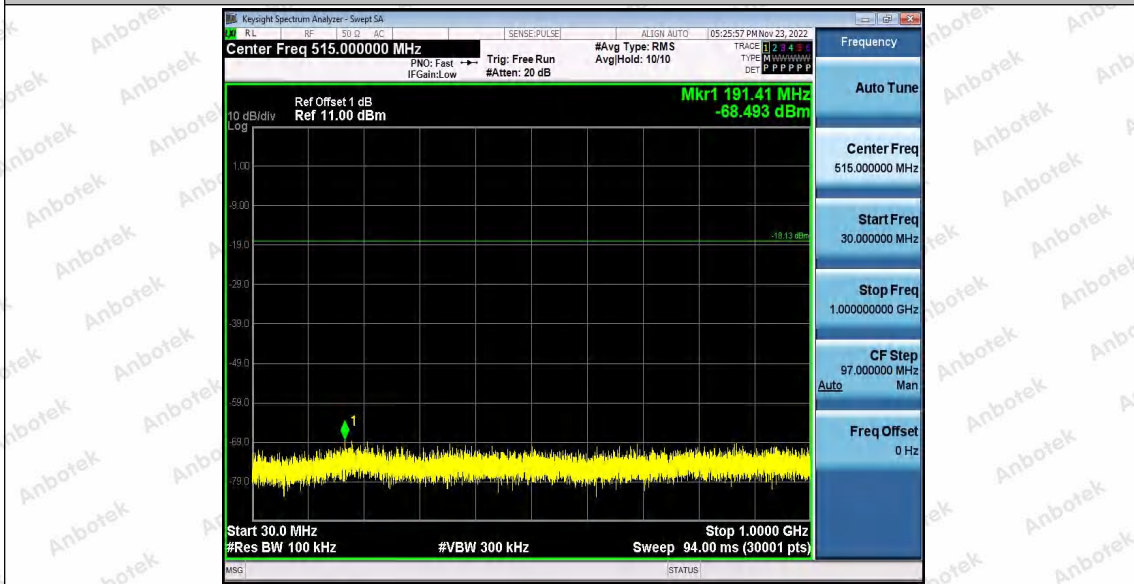

11N20_Ant1_2412_1000~26500

Shenzhen Anbotek Compliance Laboratory Limited

Address: 1/F., Building D, Sogood Science and Technology Park, Sanwei Community, Hangcheng Street, Bao'an District, Shenzhen, Guangdong, China.
Tel: (86) 0755-26066440 Fax: (86) 0755-26014772 Email: service@anbotek.com

Hotline
400-003-0500
www.anbotek.com.cn