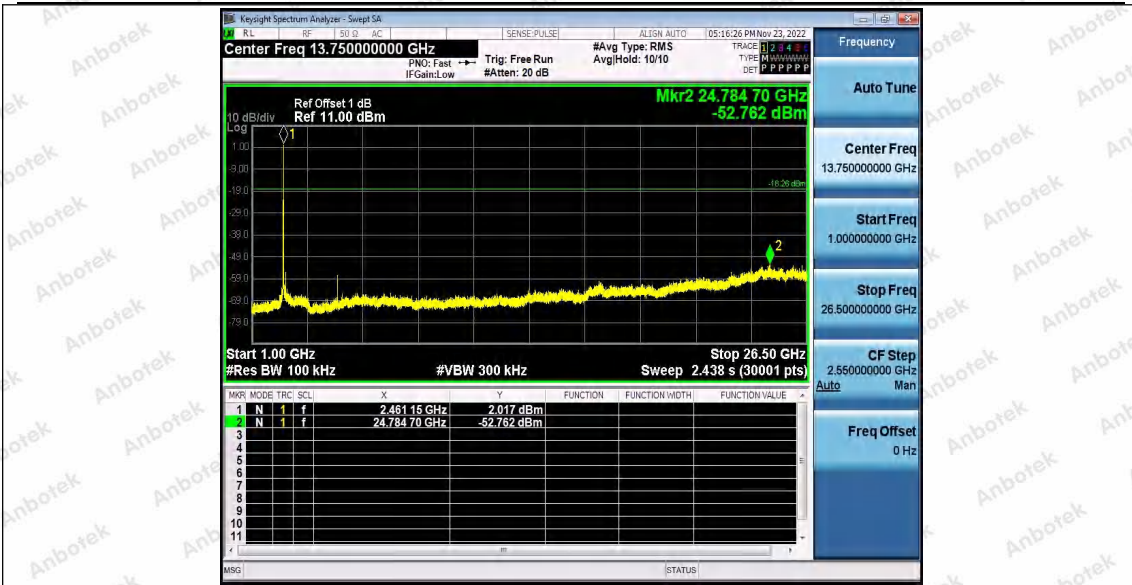

11B_Ant2_2462_0~Reference