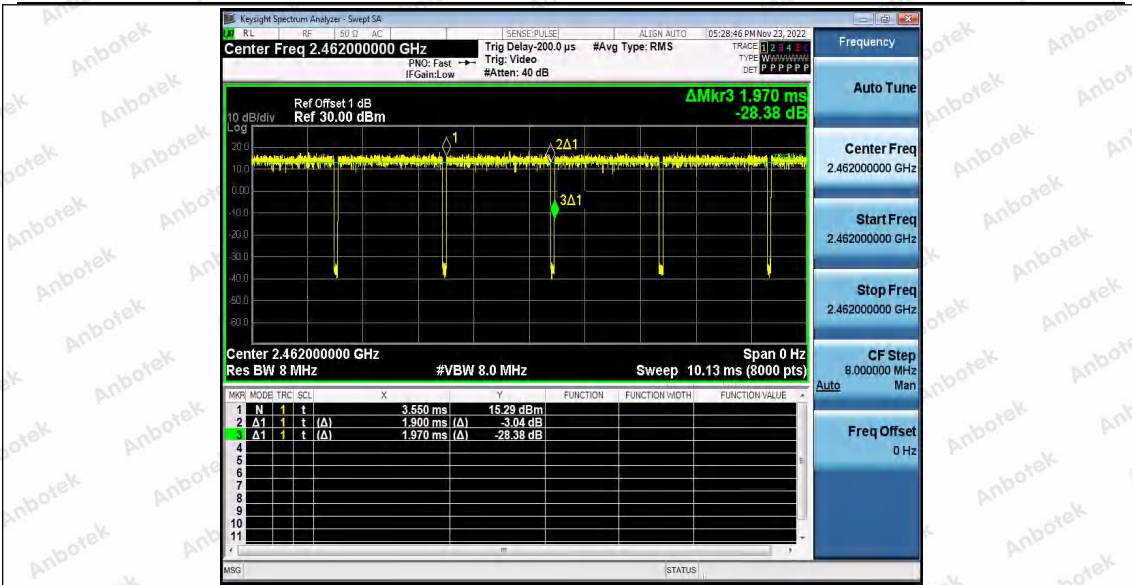

11N20_Ant2_2462