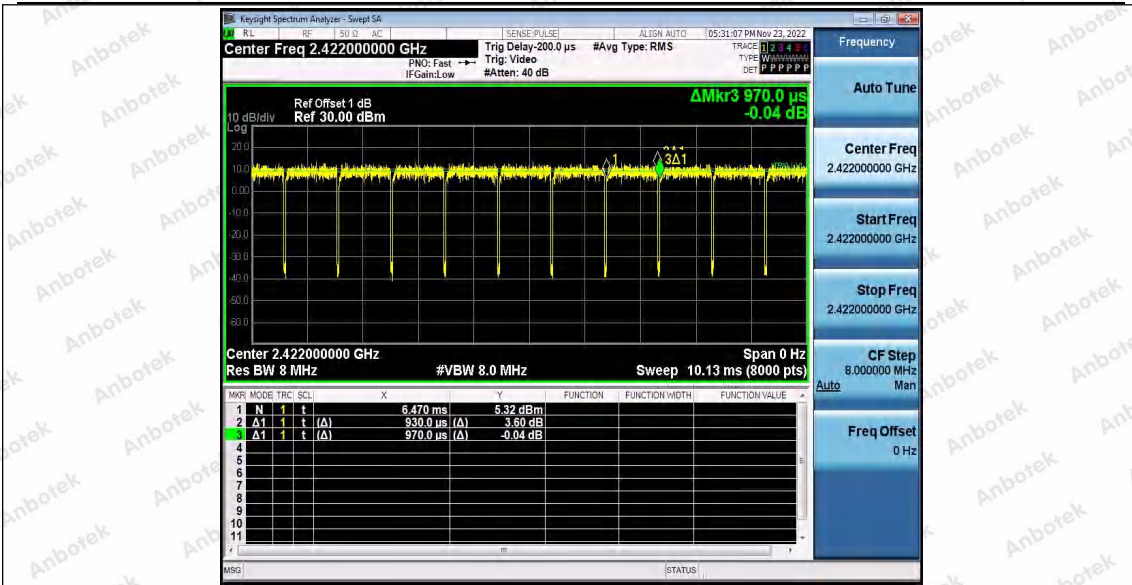

11N40_Ant2_2422