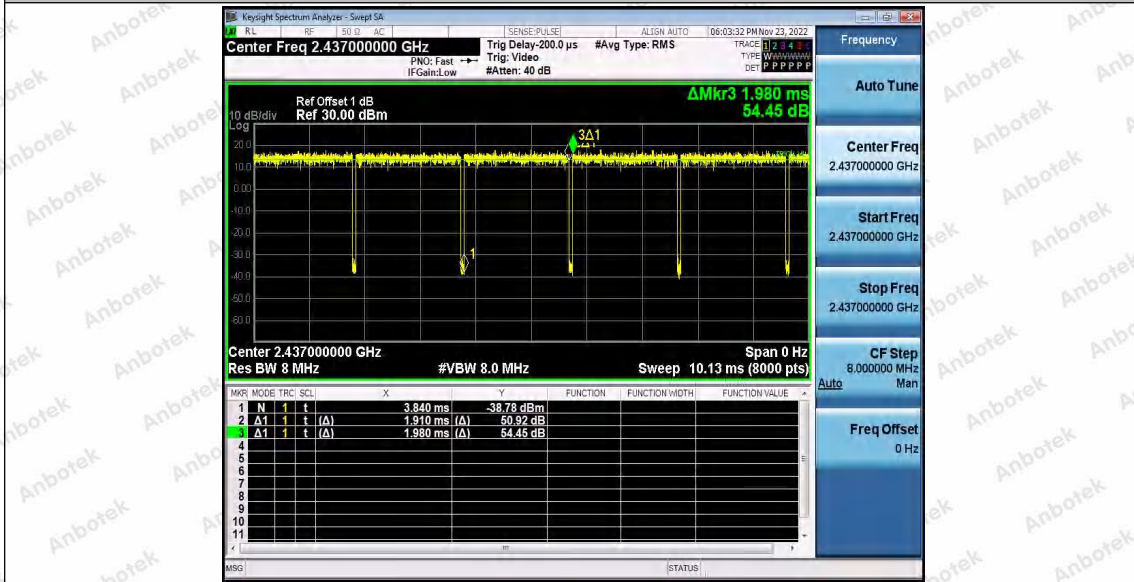

11N20_Ant1_2462

Shenzhen Anbotek Compliance Laboratory Limited

Address: 1/F., Building D, Sogood Science and Technology Park, Sanwei Community, Hangcheng Street, Bao'an District, Shenzhen, Guangdong, China.
Tel: (86) 0755-26066440 Fax: (86) 0755-26014772 Email: service@anbotek.com

Hotline 400-003-0500
www.anbotek.com.cn