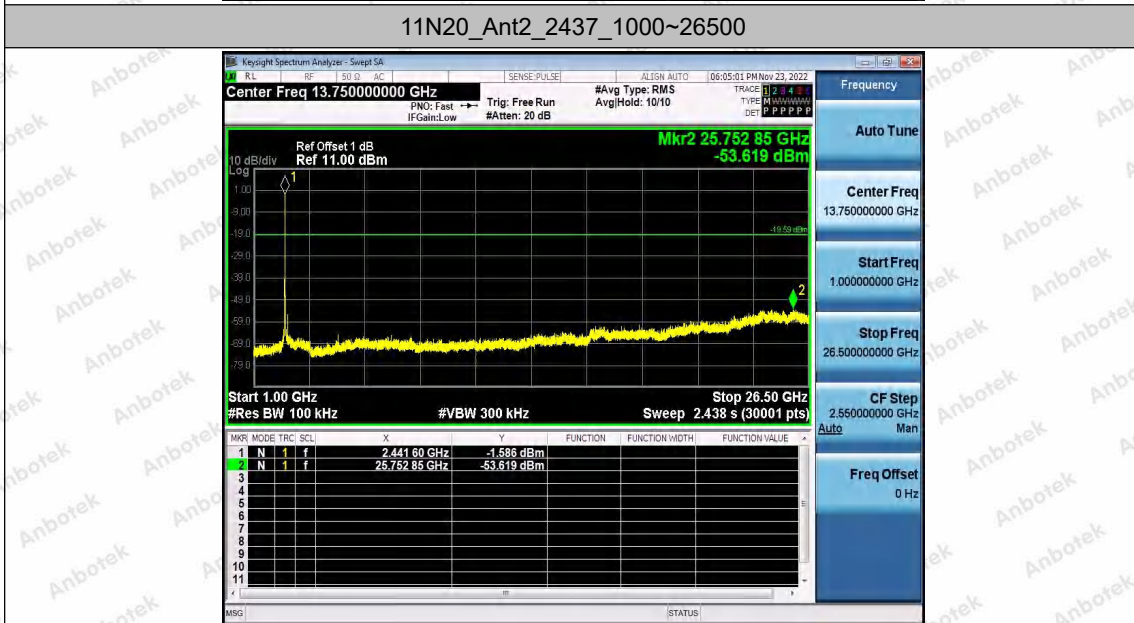

Shenzhen Anbotek Compliance Laboratory Limited

Address: 1/F., Building D, Sogood Science and Technology Park, Sanwei Community, Hangcheng Street, Bao'an District, Shenzhen, Guangdong, China.
Tel: (86) 0755-26066440 Fax: (86) 0755-26014772 Email: service@anbotek.com

Hotline 400-003-0500
www.anbotek.com.cn