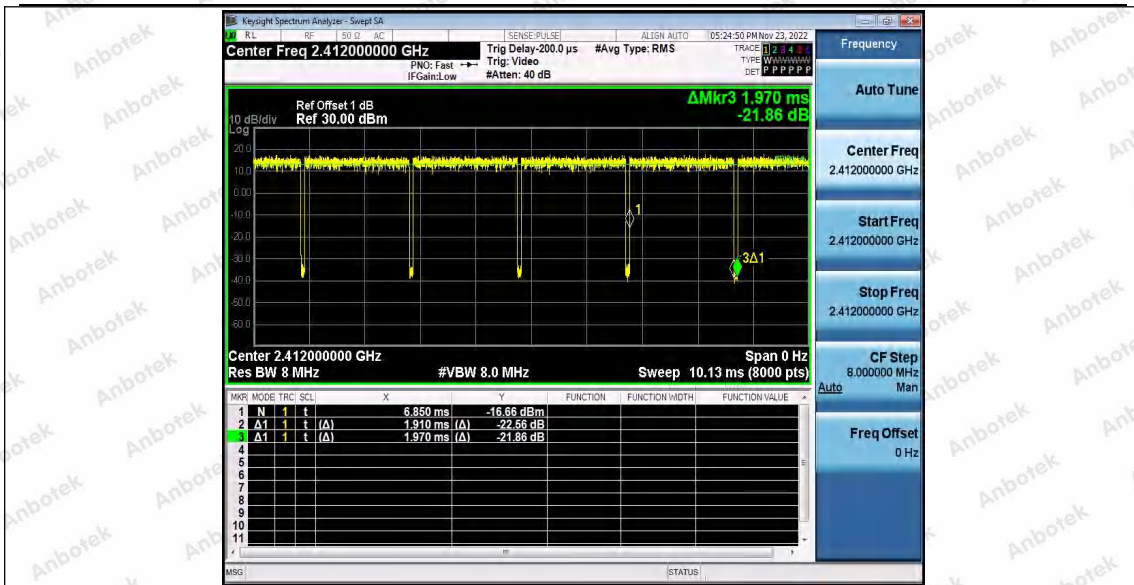

11N20_Ant2_2412