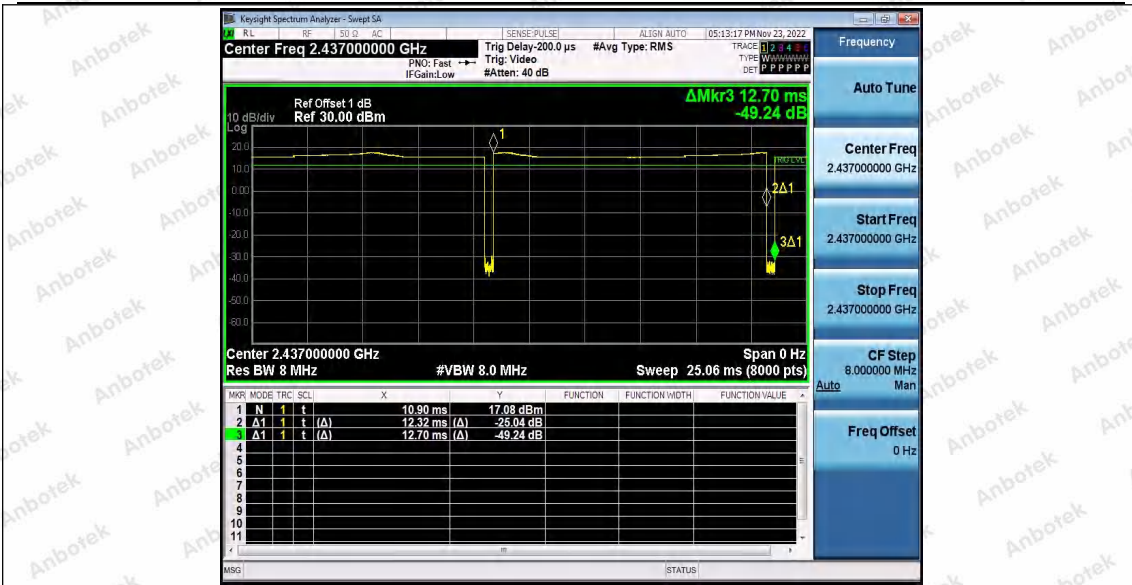

11B_Ant2_2437