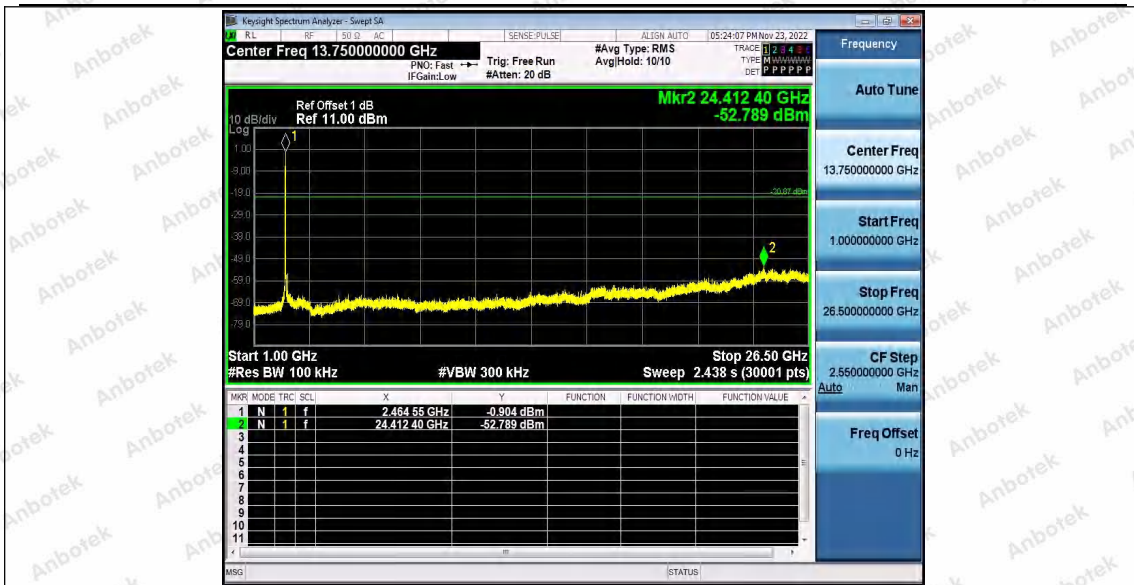

11G_Ant2_2462_0~Reference