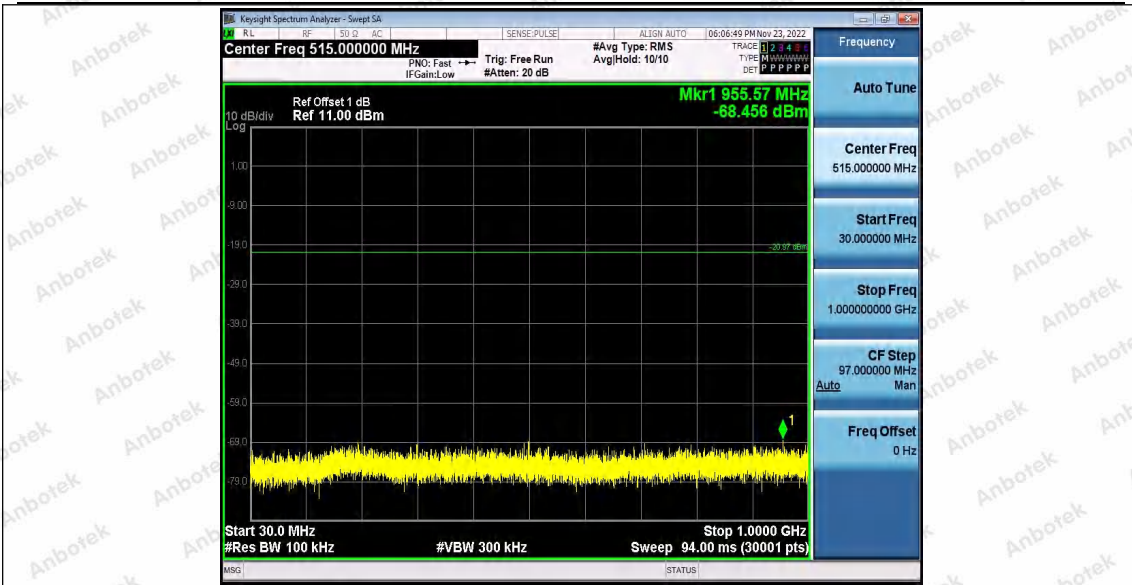

11N20_Ant2_2462_1000~26500