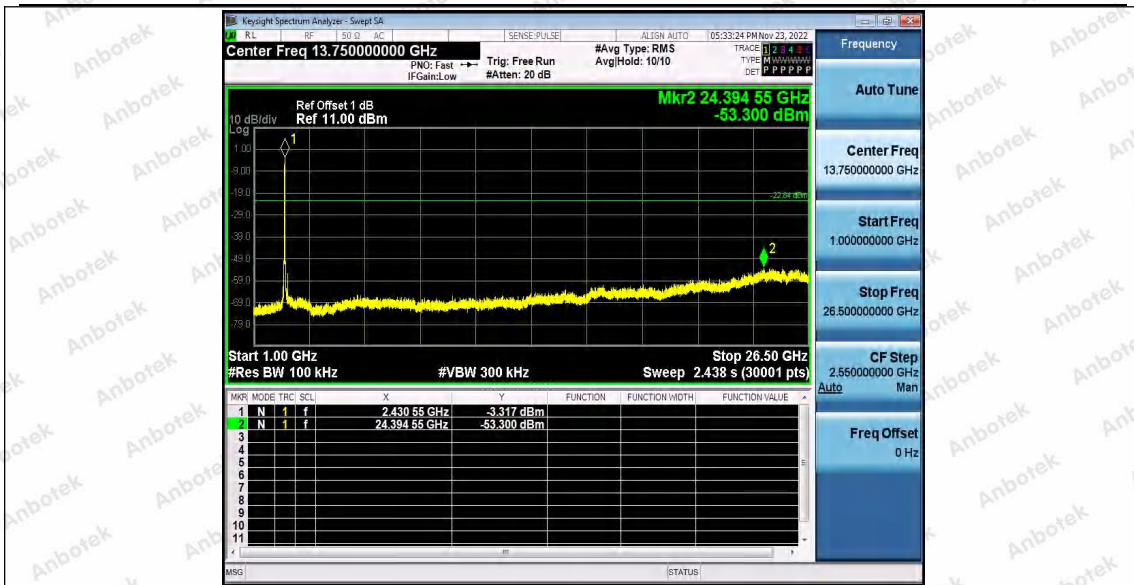

11N40_Ant2_2422_0~Reference