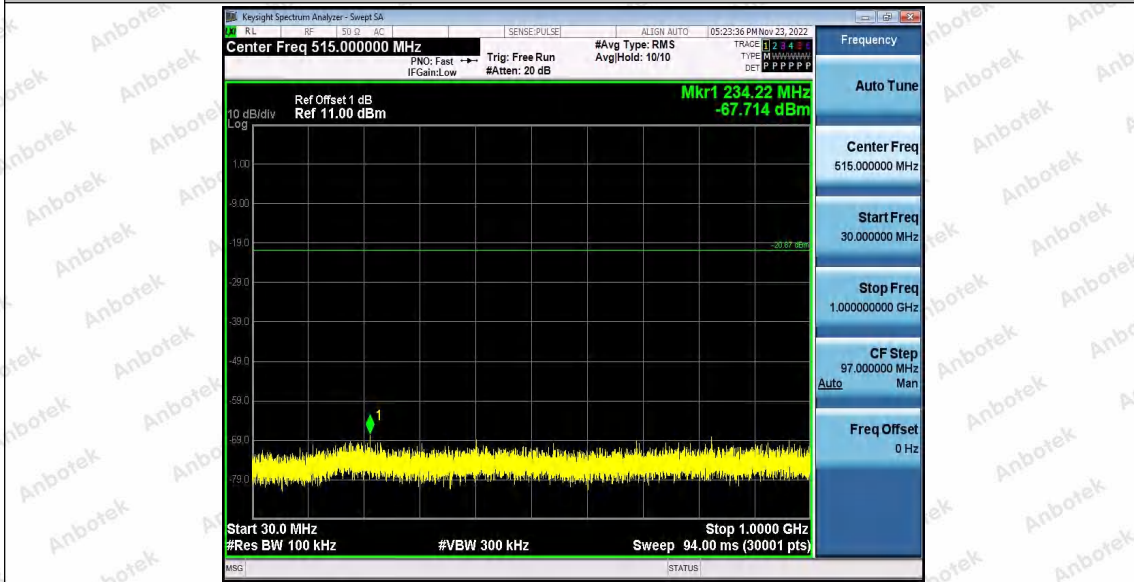

11G_Ant1_2462_1000~26500

Shenzhen Anbotek Compliance Laboratory Limited

Address: 1/F., Building D, Sogood Science and Technology Park, Sanwei Community, Hangcheng Street, Bao'an District, Shenzhen, Guangdong, China.
Tel: (86) 0755-26066440 Fax: (86) 0755-26014772 Email: service@anbotek.com

Hotline
400-003-0500
www.anbotek.com.cn