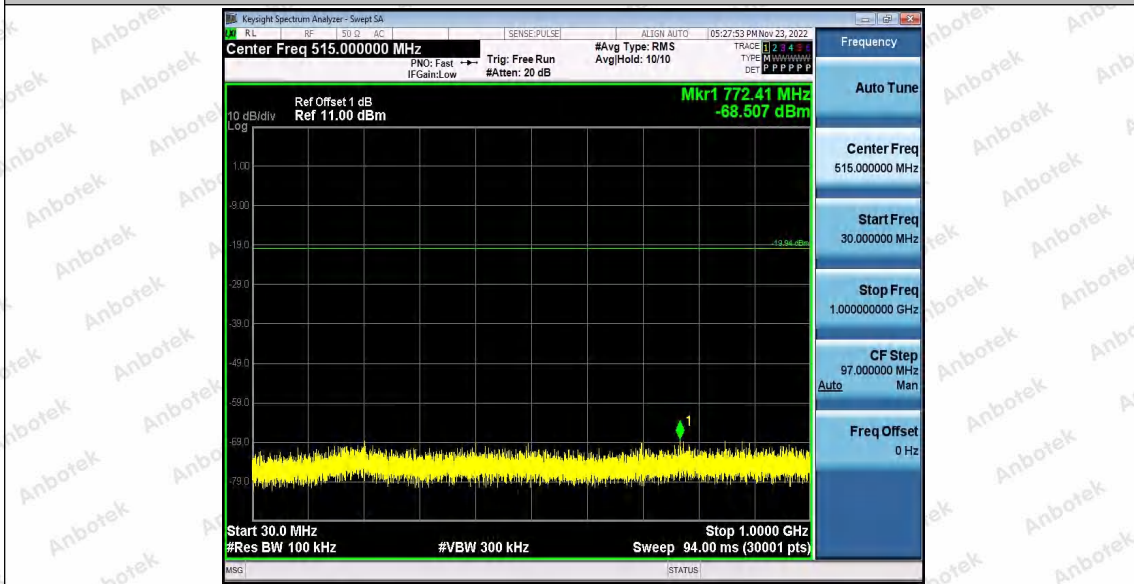

11N20_Ant1_2437_1000~26500

Shenzhen Anbotek Compliance Laboratory Limited

Address: 1/F., Building D, Sogood Science and Technology Park, Sanwei Community, Hangcheng Street, Bao'an District, Shenzhen, Guangdong, China.
Tel: (86) 0755-26066440 Fax: (86) 0755-26014772 Email: service@anbotek.com

Hotline
400-003-0500
www.anbotek.com.cn