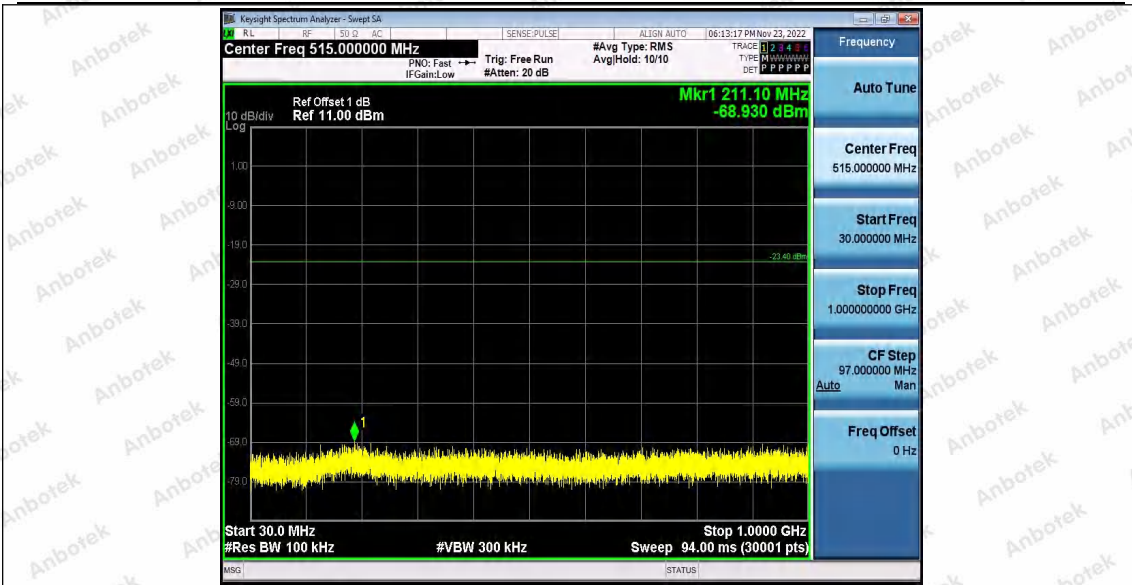

11N40_Ant2_2437_1000~26500