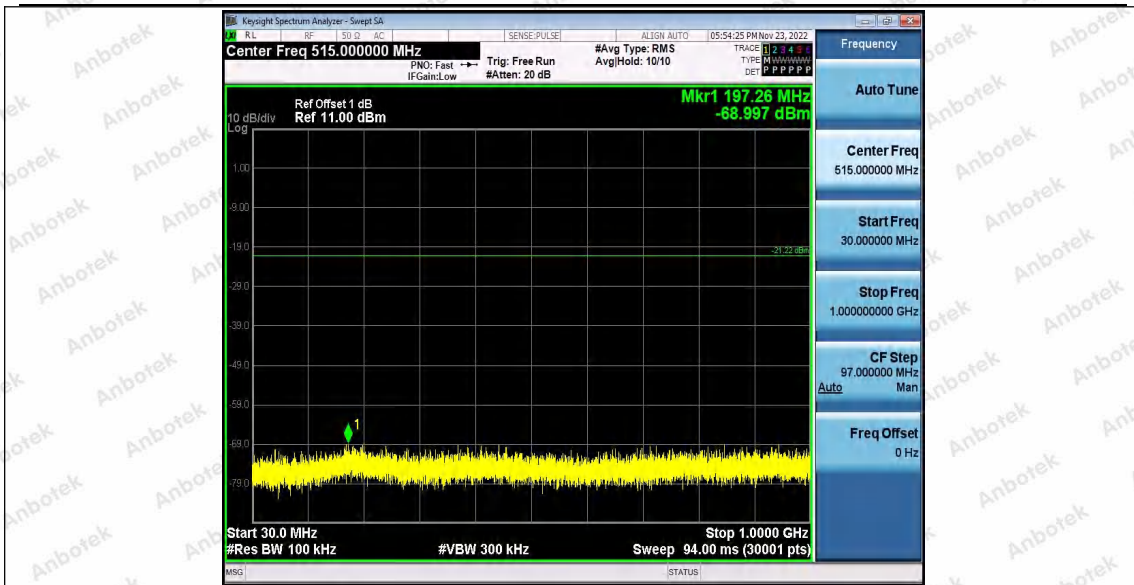

11G_Ant2_2462_1000~26500