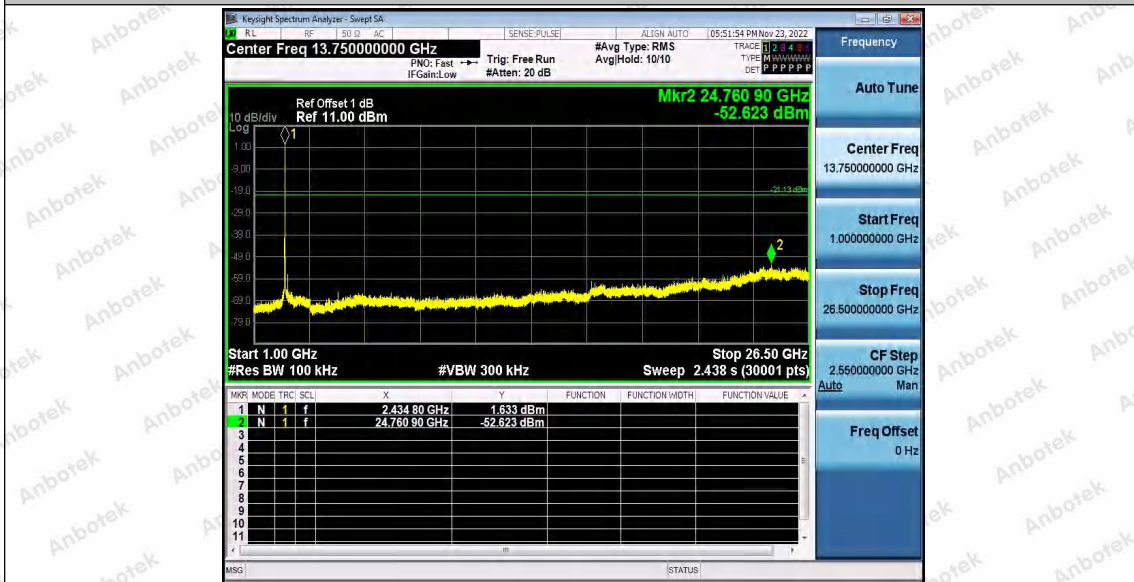

11G_Ant1_2462_0~Reference

Shenzhen Anbotek Compliance Laboratory Limited

Address: 1/F., Building D, Sogood Science and Technology Park, Sanwei Community, Hangcheng Street, Bao'an District, Shenzhen, Guangdong, China.
Tel: (86) 0755-26066440 Fax: (86) 0755-26014772 Email: service@anbotek.com

Hotline 400-003-0500
www.anbotek.com.cn