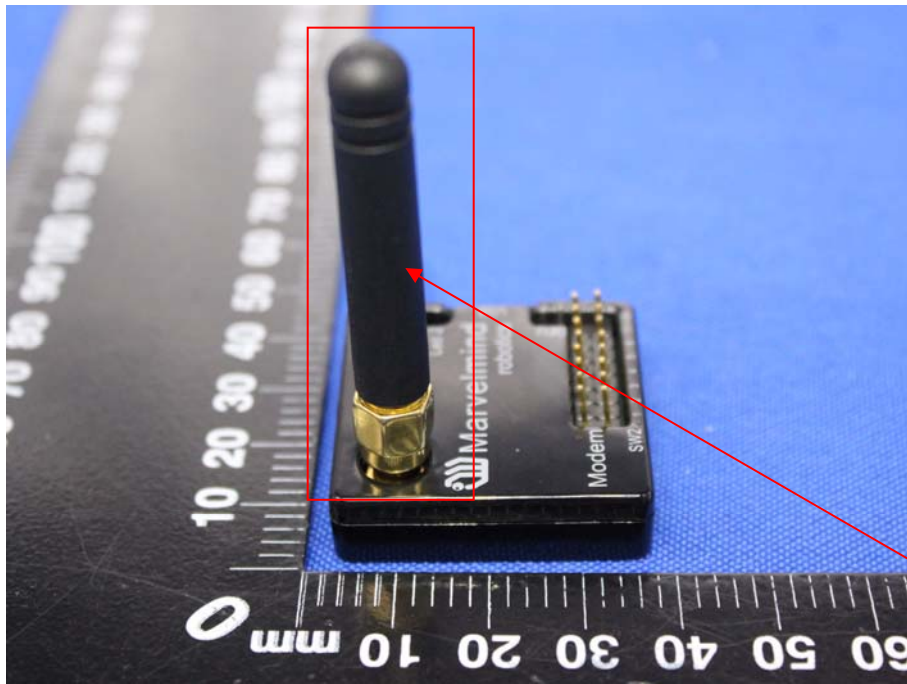

Appendix B: Photographs of EUT

Product: Modem 915MHz v4.95

Model: 915MHz

External Photos

Antenna