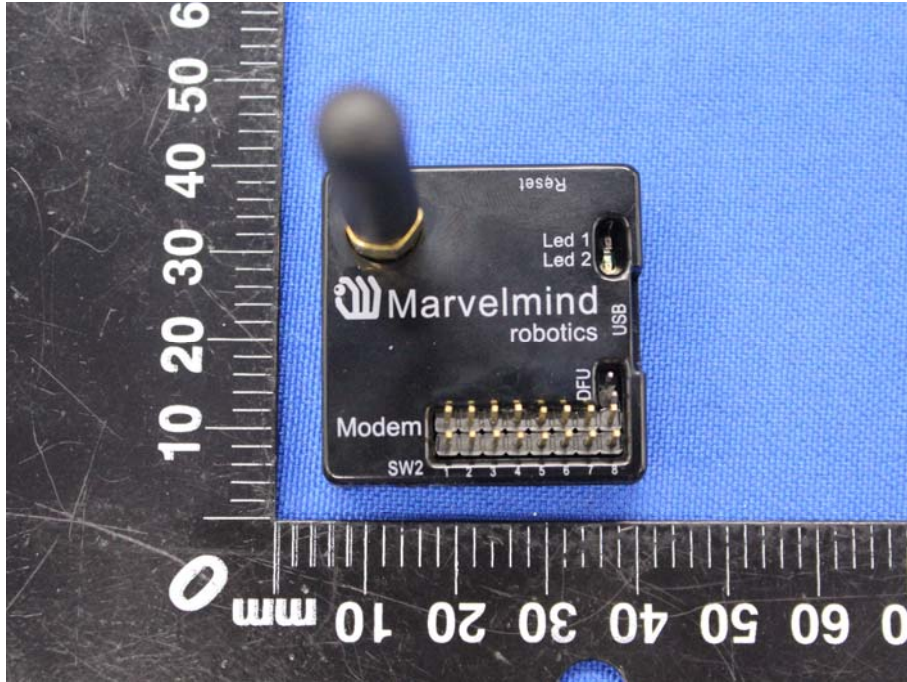

Appendix B: Photographs of EUT

Product: Modem 915MHz v4.95

Model: 915MHz

External Photos

Antenna