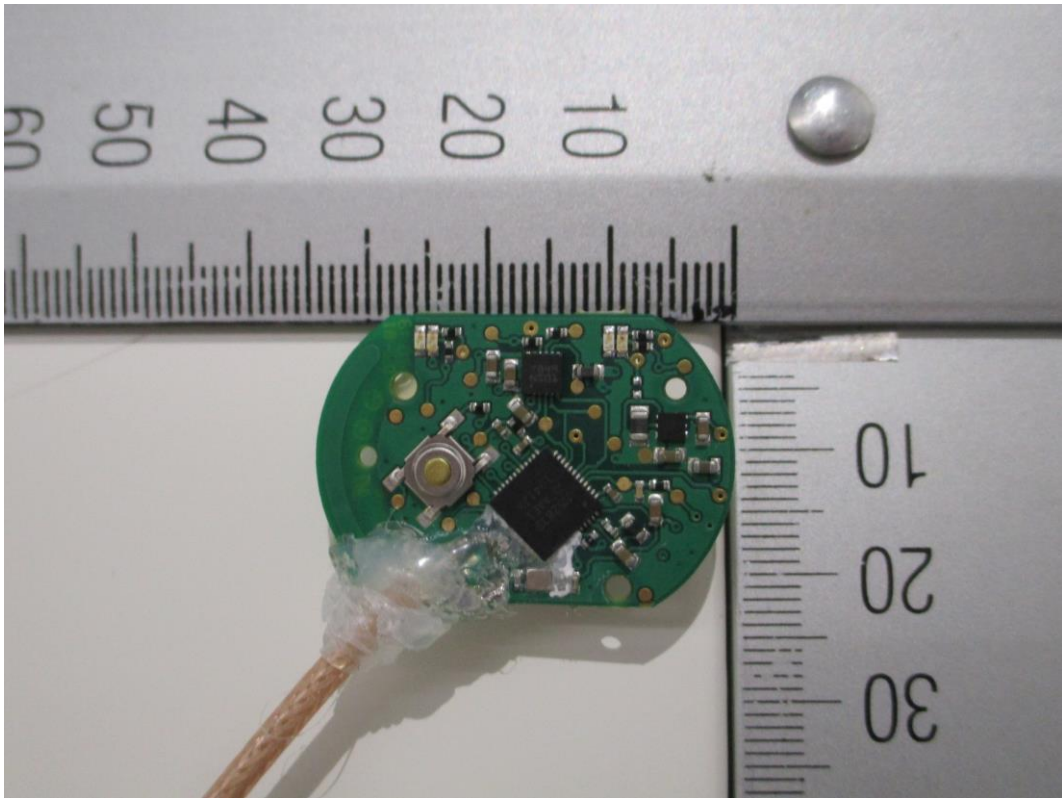

Internal photos

Project file: C20200253
Date: 2020-10-22
Pages: 4

Product: LONG NECK SANDER

Type reference: LHS 2 225 EQI

Figure 1

Figure 2

Figure 3

Figure 4