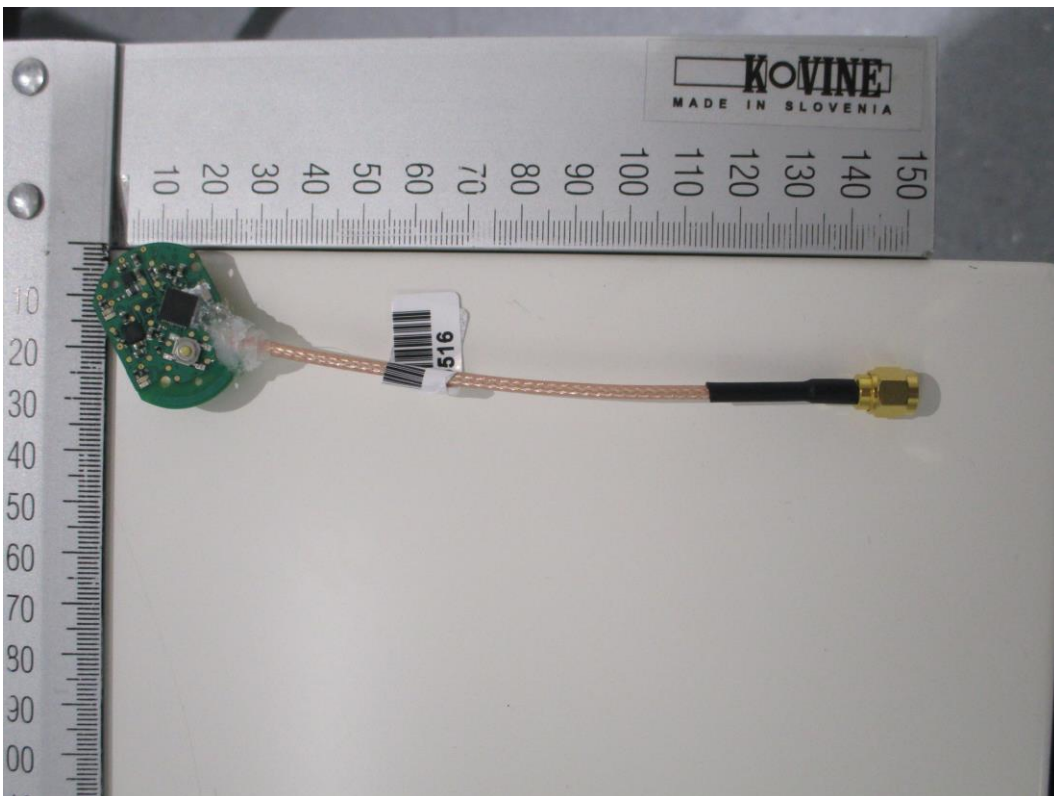

Internal photos

Project file: C20200253
Date: 2020-10-22
Pages: 4

Product: LONG NECK SANDER

Type reference: LHS 2 225 EQI

Figure 1

Figure 2

Figure 3

Figure 4