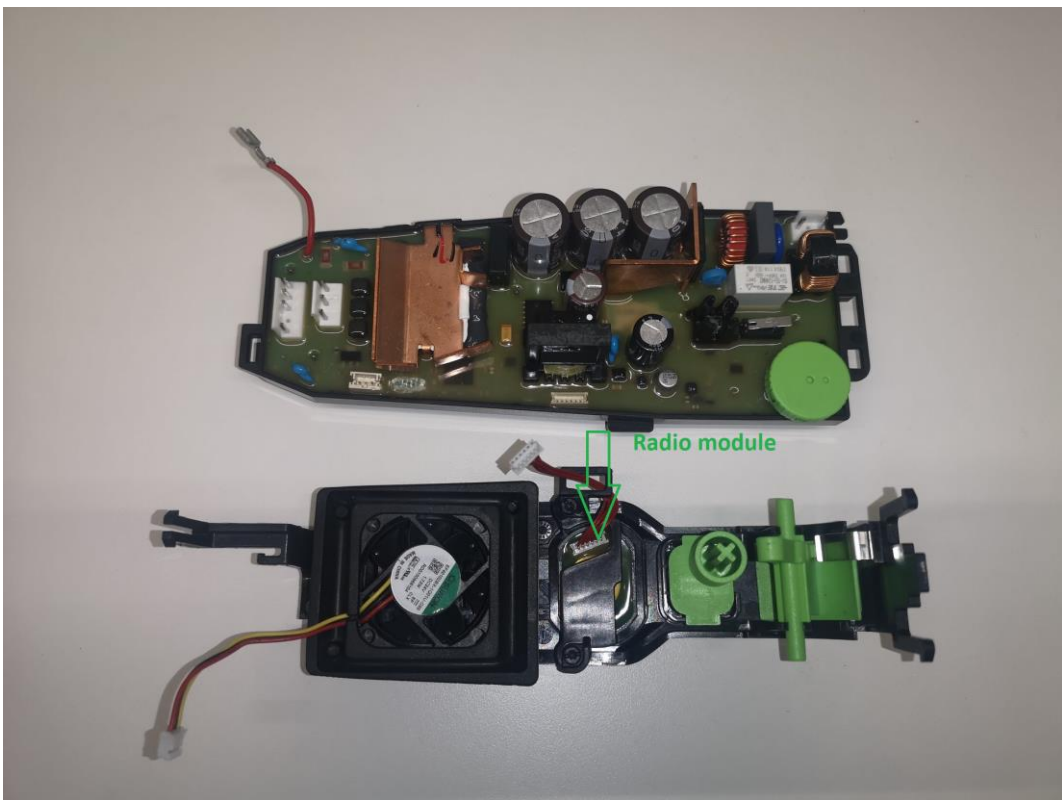

Internal photos

Project file: C20200253
Date: 2020-10-22
Pages: 4

Product: LONG NECK SANDER

Type reference: LHS 2 225 EQI

Figure 1

Figure 2

Figure 3

Figure 4