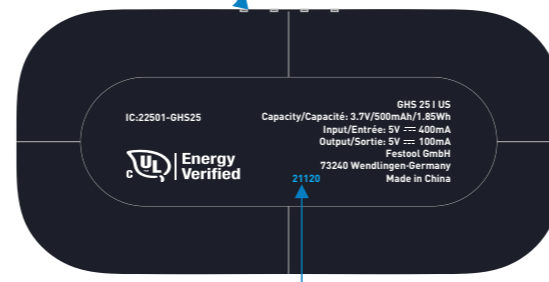

充电盒上盖丝印logo十字居中
Silkcren logo
Size: 40x5.17mm
Color: Pantone 368C
Finish: Gloss
Scaled: 1:1

Top view

充电盒上盖, 下盖
注塑Pantone Black 6
喷油金属Pantone Black 6/
橡胶涂料

Pantone Black 6 Plastic/
Metalic Pantone Black 6 Painting/
Rubber Coating

充电盒导光柱
透明/PC
Transparent/PC

Front view

导光柱

Bottom view

Laser Date Code
Center of Bottom Shell Side
Font: 3.83 pt DINPRO BOLD
Date Code No. pls refer
<Haven Technologies Date Code 20190715>

YY	DD	DD	DD
Year	Day of the Year		
2019=19	Jan 1st = 001		
2020=20	Feb 29th = 060 (This is leap day)		
2021=21	Dec 31st = 366		

充电盒底盖丝印居中
Silkcren
Size: 42.9 x 10.8mm
Color: Pantone Cool White
Scaled: 1:1

3D view

金属转轴
粉末冶金/银色/哑
powder metallurgy/
Silver /Matte

复位键
Reset button

Type-C

Pantone 368 C

Pantone Black 6

Side view