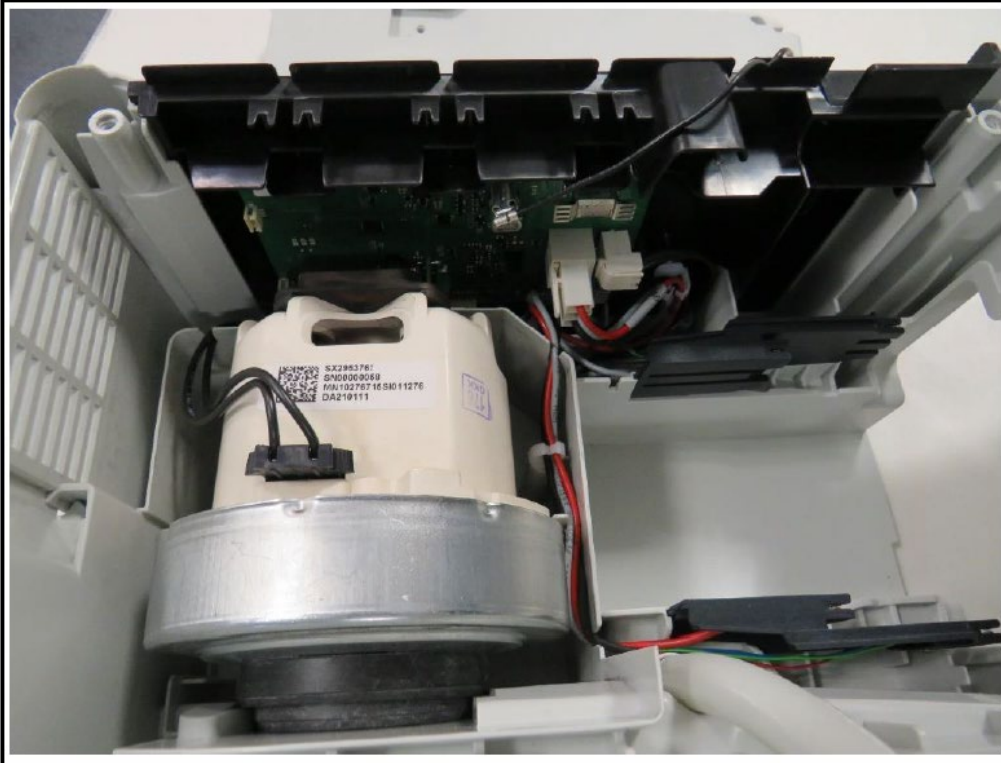

GOM-2007-9184

FCC ID: 2AL2E-CTCSYS

IC: 22501-CTCSYS

EUT WITHOUT INNER COVER

EUT ENGINE LABEL

EUT PCB WITH CONNECTIONS

EUT PCB TOP SIDE

EUT PCB BOTTOM SIDE