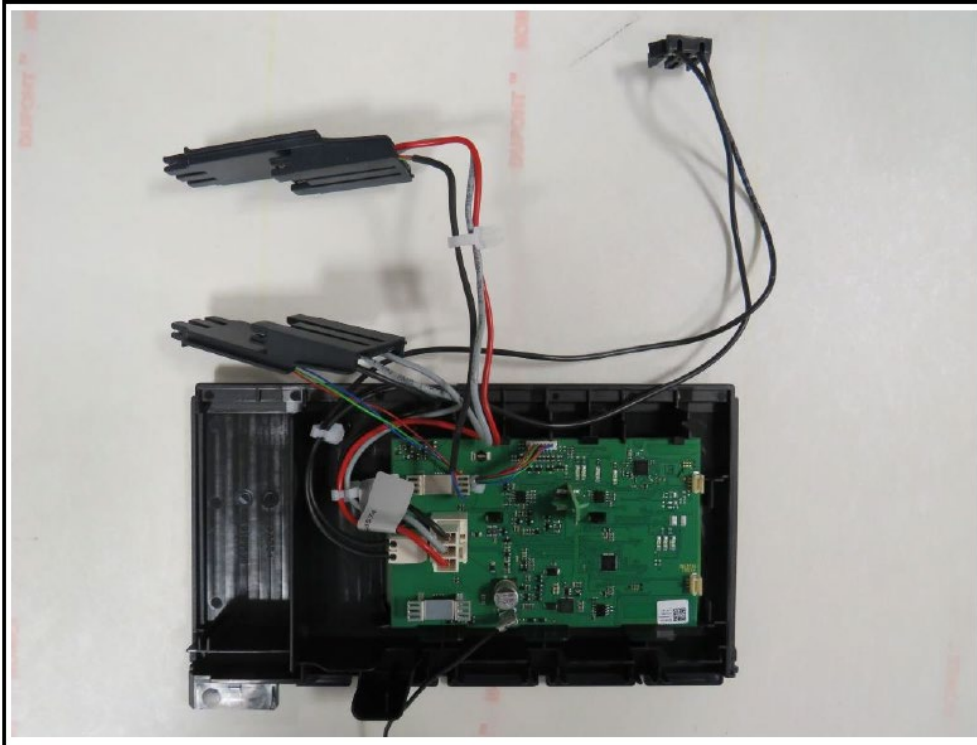

GOM-2007-9184

FCC ID: 2AL2E-CTCSYS

IC: 22501-CTCSYS

EUT WITHOUT INNER COVER

EUT ENGINE LABEL

EUT PCB WITH CONNECTIONS

EUT PCB TOP SIDE

EUT PCB BOTTOM SIDE