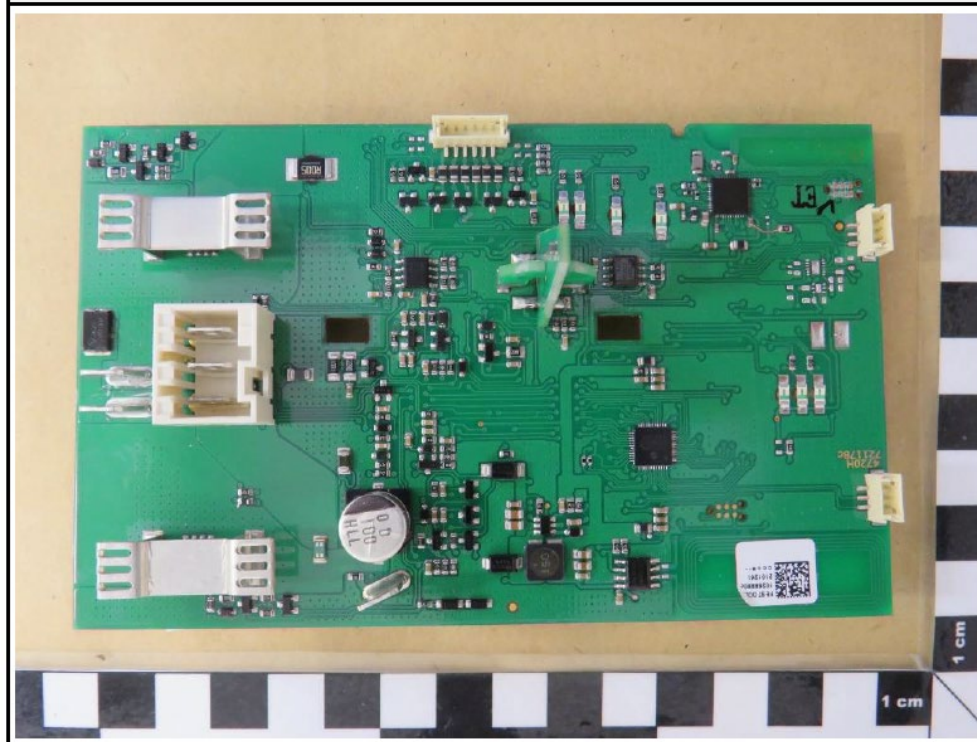

GOM-2007-9184

FCC ID: 2AL2E-CTCSYS

IC: 22501-CTCSYS

EUT WITHOUT INNER COVER

EUT ENGINE LABEL

EUT PCB WITH CONNECTIONS

EUT PCB TOP SIDE

EUT PCB BOTTOM SIDE