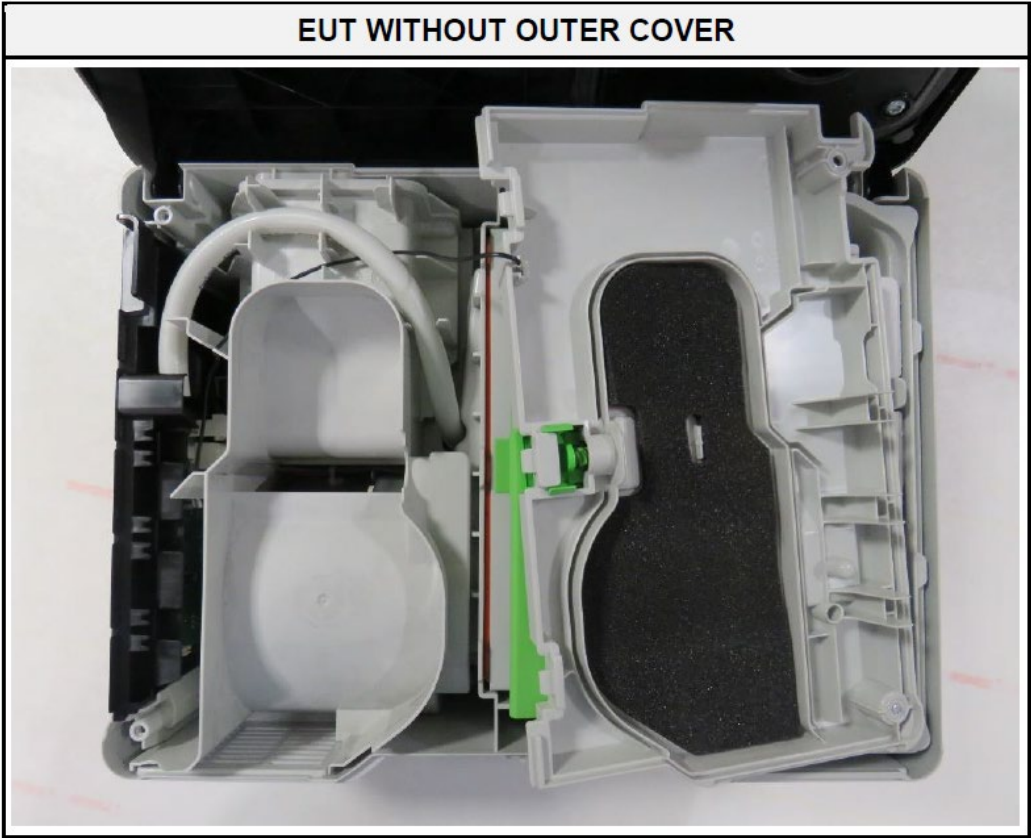

GOM-2007-9184

FCC ID: 2AL2E-CTCSYS

IC: 22501-CTCSYS

EUT WITHOUT INNER COVER

EUT ENGINE LABEL

EUT PCB WITH CONNECTIONS

EUT PCB TOP SIDE

EUT PCB BOTTOM SIDE