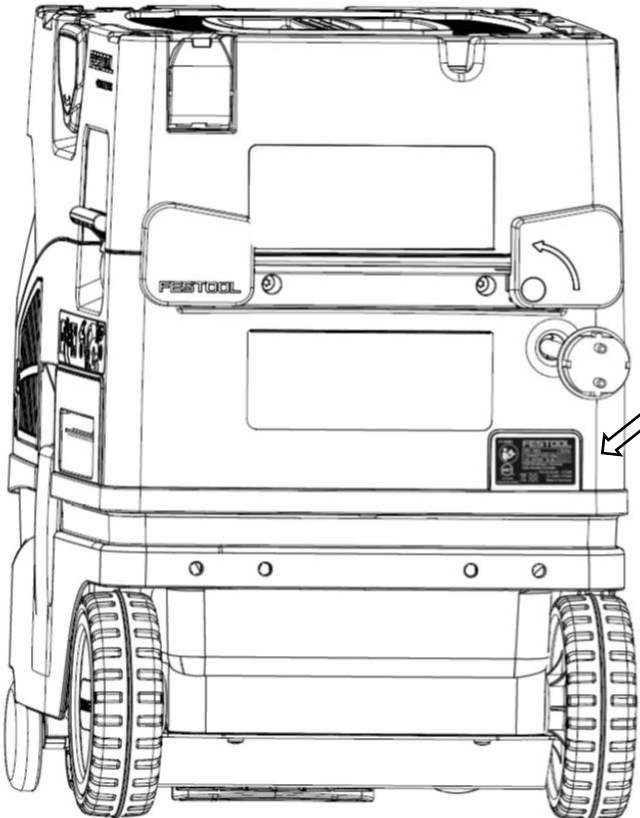

FESTOOL

CT MINI 1 **FESTOOL**

120V - 60Hz	18amp
5.12amp (IP X4)	11.0kg
T-Nr. 201920	S-Nr. 0002001x

73240 Wendlingen • Germany
TOOLTECHNIC SYSTEMS
FCC ID: 2ALZE - CTCOM
IC: 22601-CTCOM
Made in Germany

ET13P54
electrical safety