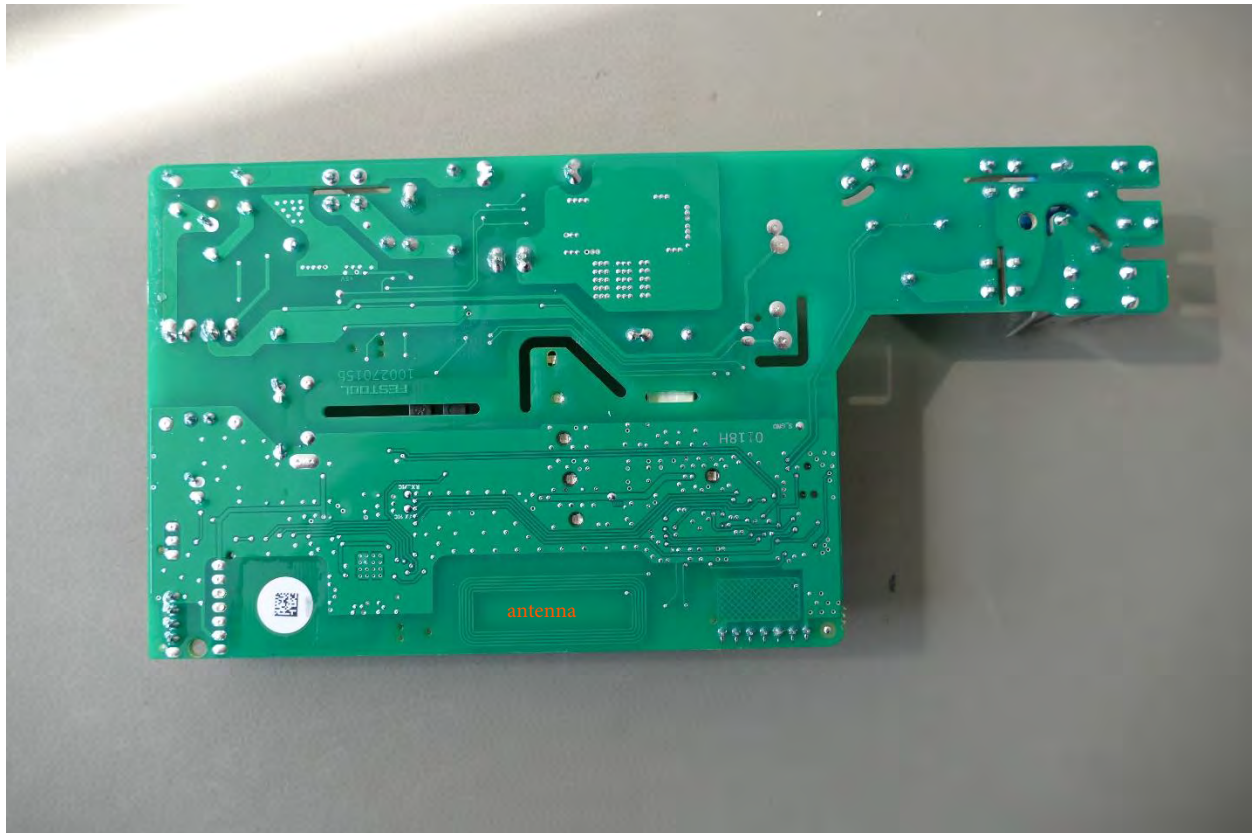

CT MINI I / CT MIDI I

Internal Pictures

Top removed

Front removed; board exposed

FESTOOL
10037146 E
28 / 18 e
EFF---