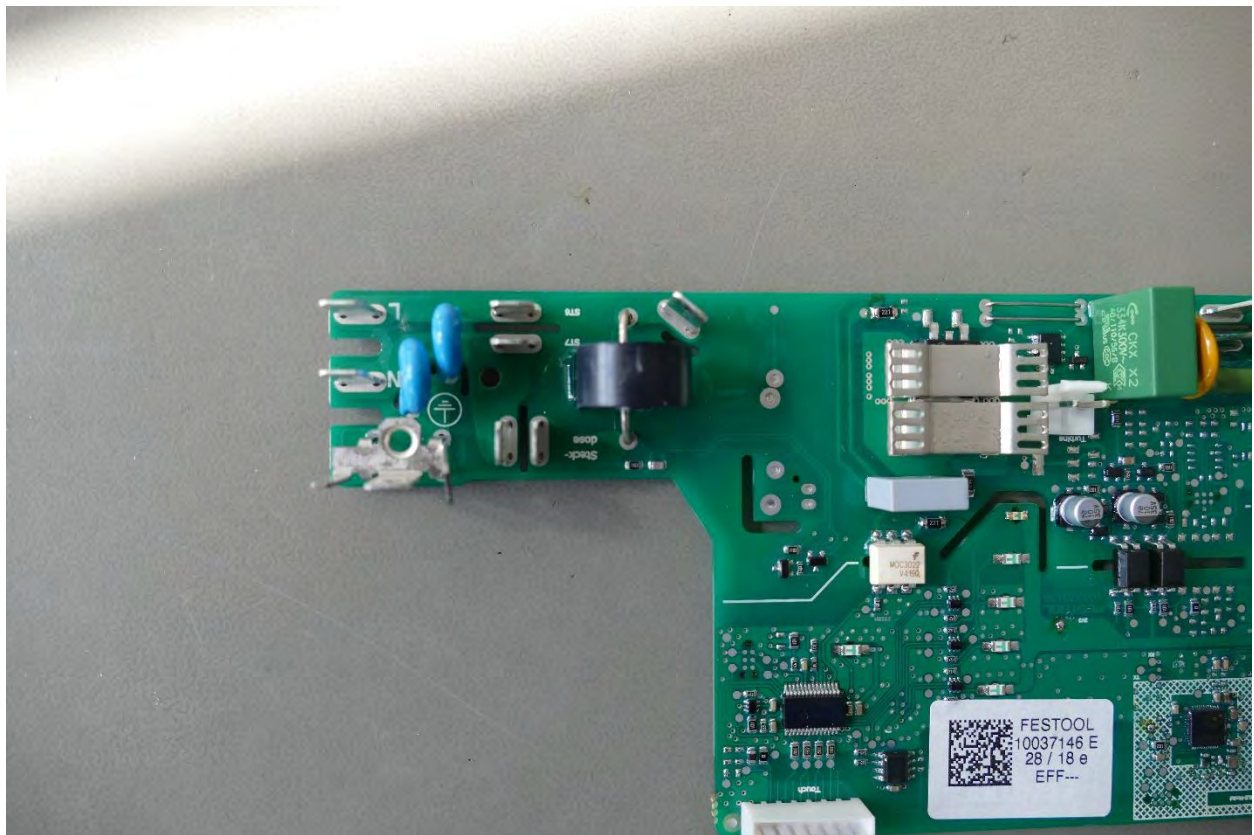

CT MINI I / CT MIDI I

Internal Pictures

Top removed

Front removed; board exposed

FESTOOL
10037146 E
28 / 18 e
EFF---