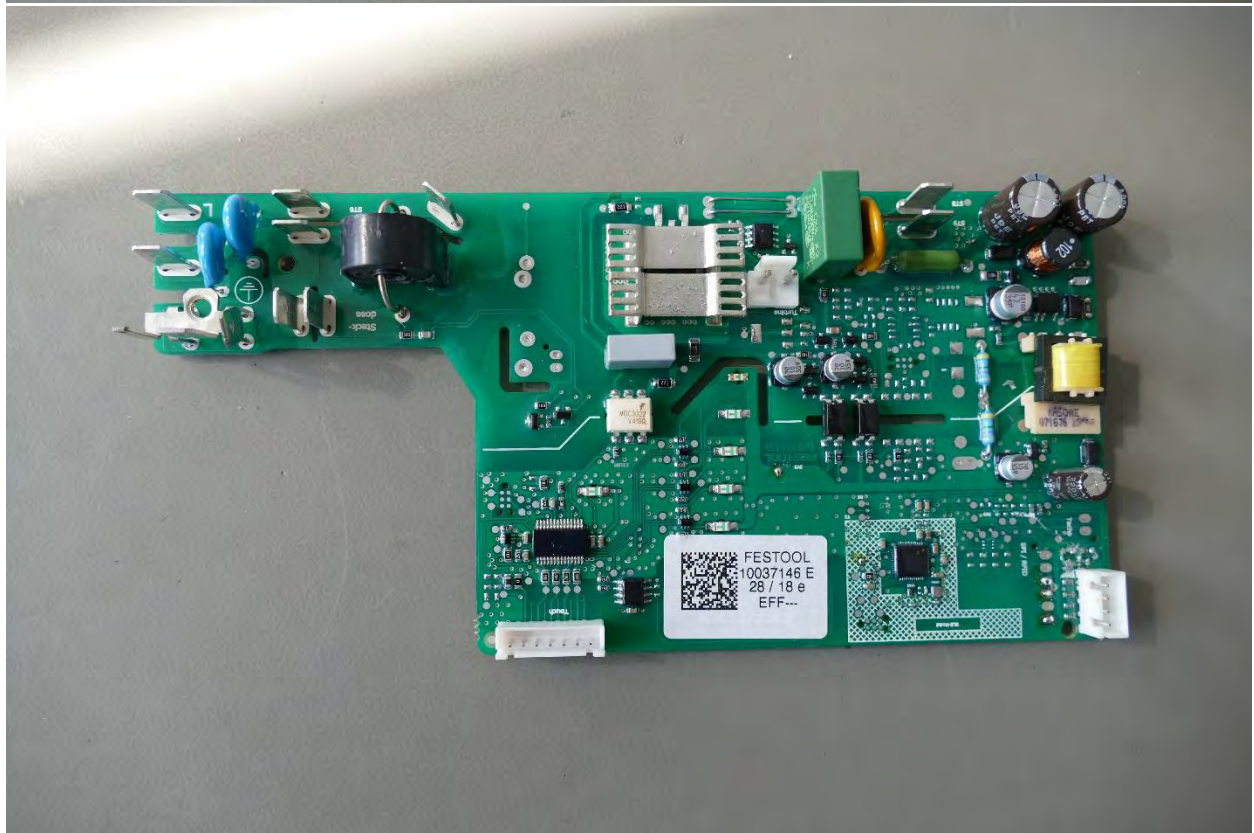

CT MINI I / CT MIDI I

Internal Pictures

Top removed

Front removed; board exposed

FESTOOL
10037146 E
28 / 18 e
EFF---