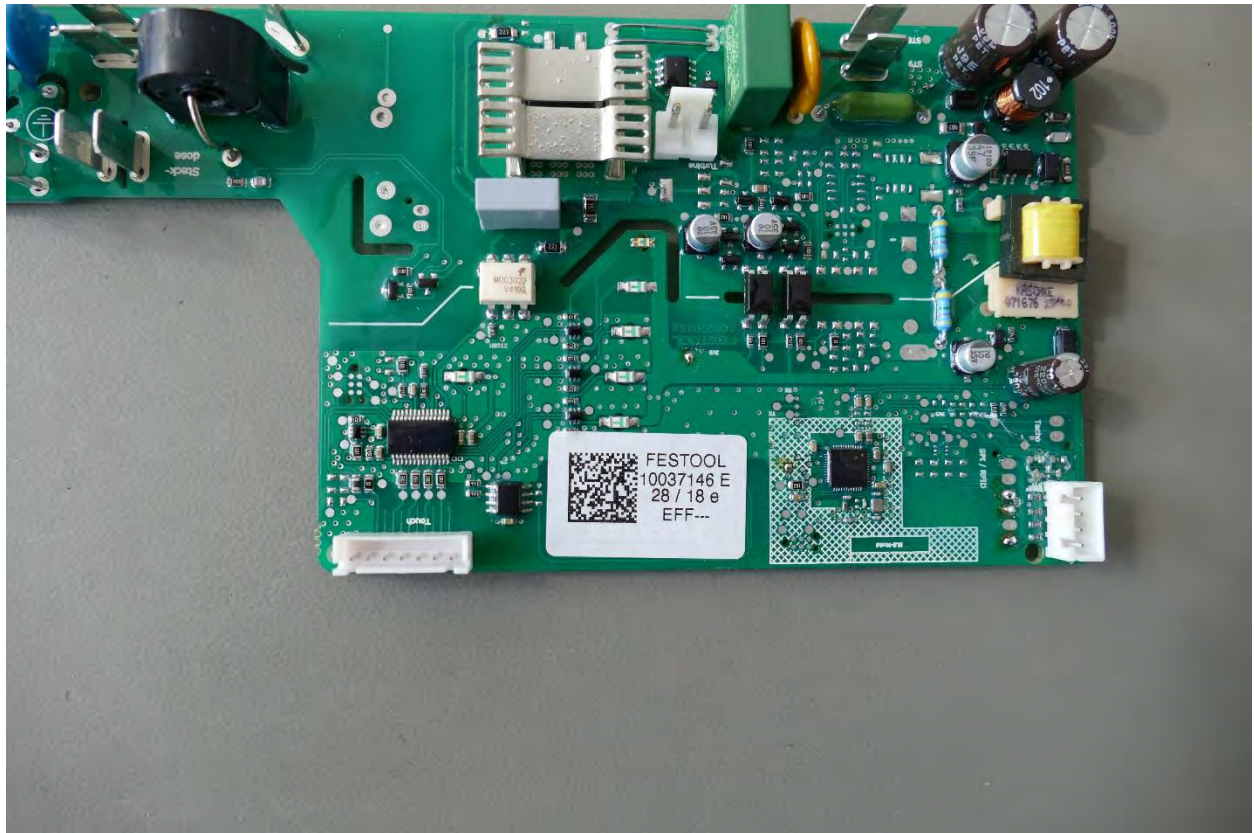

CT MINI I / CT MIDI I

Internal Pictures

Top removed

Front removed; board exposed

FESTOOL
10037146 E
28 / 18 e
EFF---