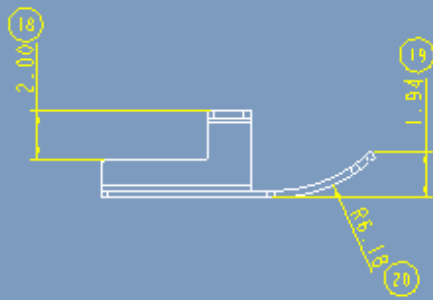

SPEC--WiFi

ITEM	ANTENNA SPEC					
Model Name	KS2/KS4(US)--WiFi					
Frequency & Gain	2400MHz	2440MHz	2480MHz	5150MHz	5550MHz	5850MHz
	1.04	1.15	1.16	1.40	1.74	1.83
Peak Gain(dBi)	2G:1.16 / 5G:1.83					
Average Gain(dB)	2G:1.12 / 5G:1.66					
Impedance	50 Ω					
Antenna Size	11.34*11.60 (mm)					
Manufacture	Sky Light Electronic (ShenZhen) Limited					
VSWR	< 2.0					
Return Loss (dB)	<-10					
Type	metal					

Antenna Size--WiFi

Measurement Information

--WiFi & BT

Experimental Setup

Measurement Information

--WiFi

Antenna Solution Detail

Matching values