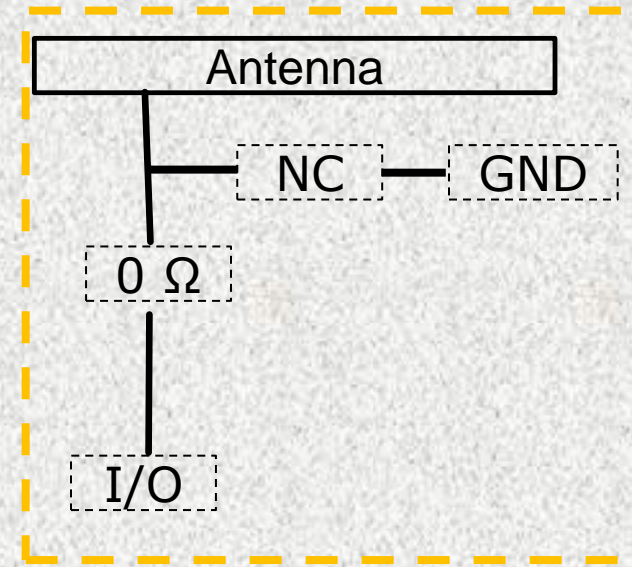

SPEC--WiFi

ITEM	ANTENNA SPEC					
Model Name	KS2/KS4(US)--WiFi					
Frequency & Gain	2400MHz	2440MHz	2480MHz	5150MHz	5550MHz	5850MHz
	1.04	1.15	1.16	1.40	1.74	1.83
Peak Gain(dBi)	2G:1.16 / 5G:1.83					
Average Gain(dB)	2G:1.12 / 5G:1.66					
Impedance	50 Ω					
Antenna Size	11.34*11.60 (mm)					
Manufacture	Sky Light Electronic (ShenZhen) Limited					
VSWR	< 2.0					
Return Loss (dB)	<-10					
Type	metal					

Antenna Size--WiFi

Measurement Information

--WiFi & BT

Experimental Setup

Measurement Information

--WiFi

Antenna Solution Detail

Matching values

Antenna Characteristics

--WiFi

S-Parameter

Antenna Characteristics

--WiFi

2D/3D Pattern --2400MHz

Antenna Characteristics

--WiFi