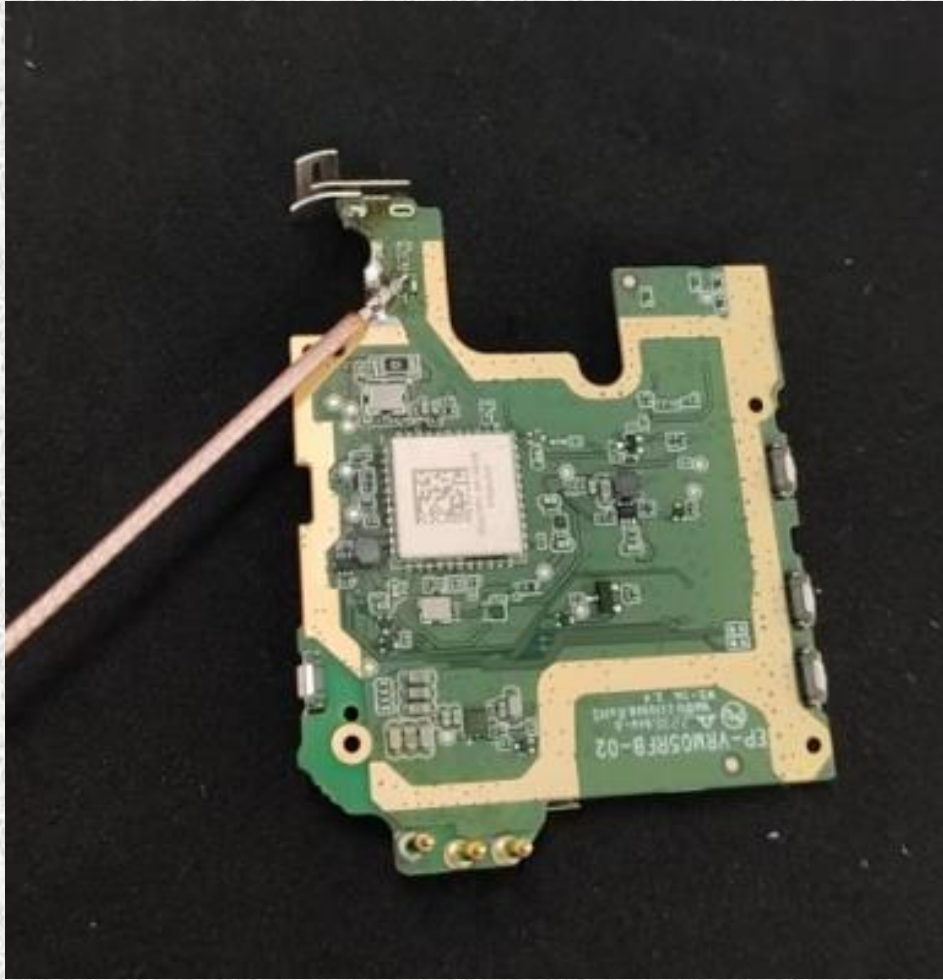

SPEC--WiFi

ITEM	ANTENNA SPEC					
Model Name	KS2/KS4(US)--WiFi					
Frequency & Gain	2400MHz	2440MHz	2480MHz	5150MHz	5550MHz	5850MHz
	1.04	1.15	1.16	1.40	1.74	1.83
Peak Gain(dBi)	2G:1.16 / 5G:1.83					
Average Gain(dB)	2G:1.12 / 5G:1.66					
Impedance	50 Ω					
Antenna Size	11.34*11.60 (mm)					
Manufacture	Sky Light Electronic (ShenZhen) Limited					
VSWR	< 2.0					
Return Loss (dB)	<-10					
Type	metal					

Antenna Size--WiFi

Measurement Information

--WiFi & BT

Experimental Setup

Measurement Information

--WiFi

Antenna Solution Detail

Matching values

Antenna Characteristics

--WiFi

S-Parameter

Antenna Characteristics

--WiFi

2D/3D Pattern --2400MHz

Antenna Characteristics

--WiFi