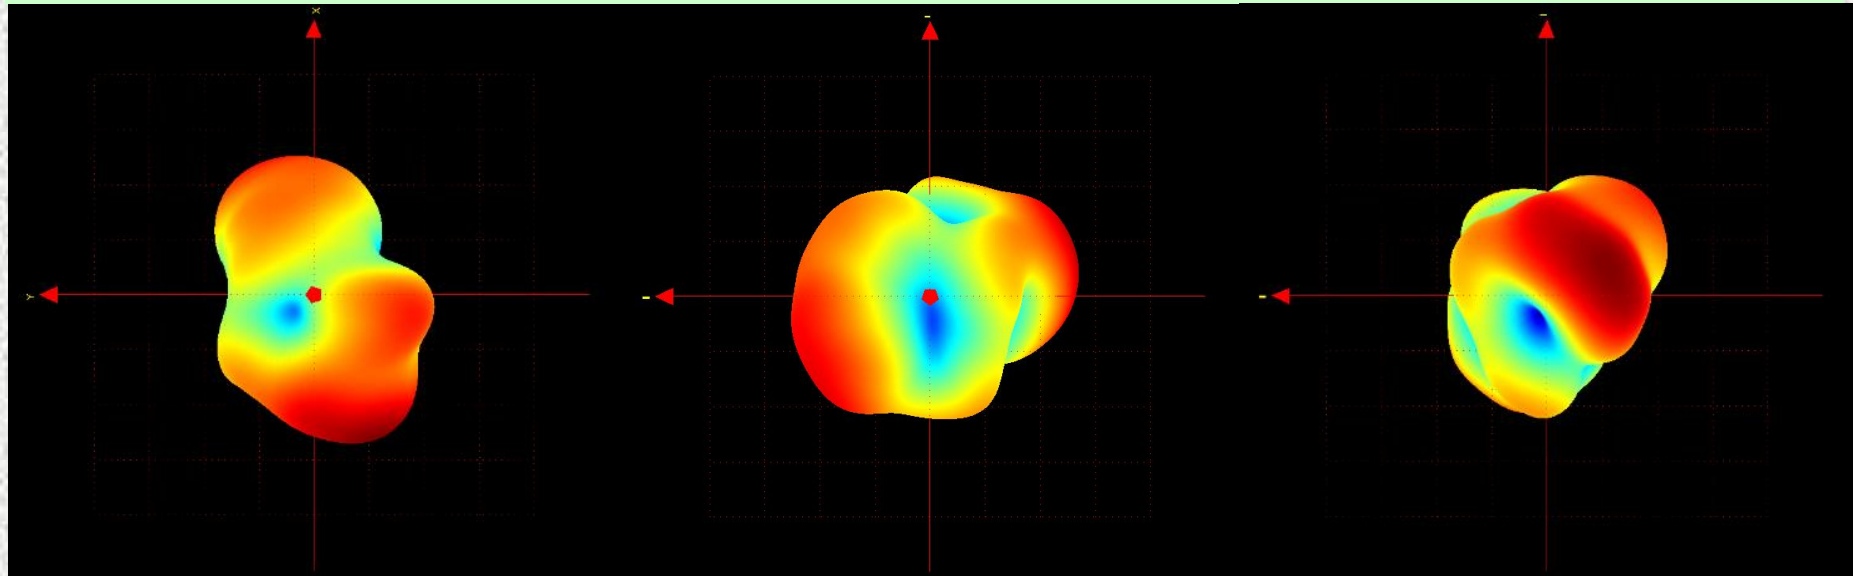

Antenna Size--WiFi

Measurement Information

--WiFi & BT

Experimental Setup

Measurement Information

--WiFi

Antenna Solution Detail

Matching values

Antenna Characteristics

--WiFi

S-Parameter

Antenna Characteristics

--WiFi

2D/3D Pattern --2400MHz

Antenna Characteristics

--WiFi

2D/3D Pattern --5500MHz

SPEC--BT

ITEM	ANTENNA SPEC					
Model Name	KS2/KS4(US)--WiFi					
Frequency & Gain	2400MHz	2410MHz	2420MHz	2440MHz	2460MHz	2480MHz
	2.22	2.55	2.85	3.07	2.95	2.67
Peak Gain(dBi)	2G:3.07					
Average Gain(dB)	2G:2.71					
Impedance	50 Ω					
Antenna Size	13.49*11.20 (mm)					
Manufacture	Sky Light Electronic (ShenZhen) Limited					
VSWR	< 2.0					
Return Loss (dB)	<-10					
Type	metal					