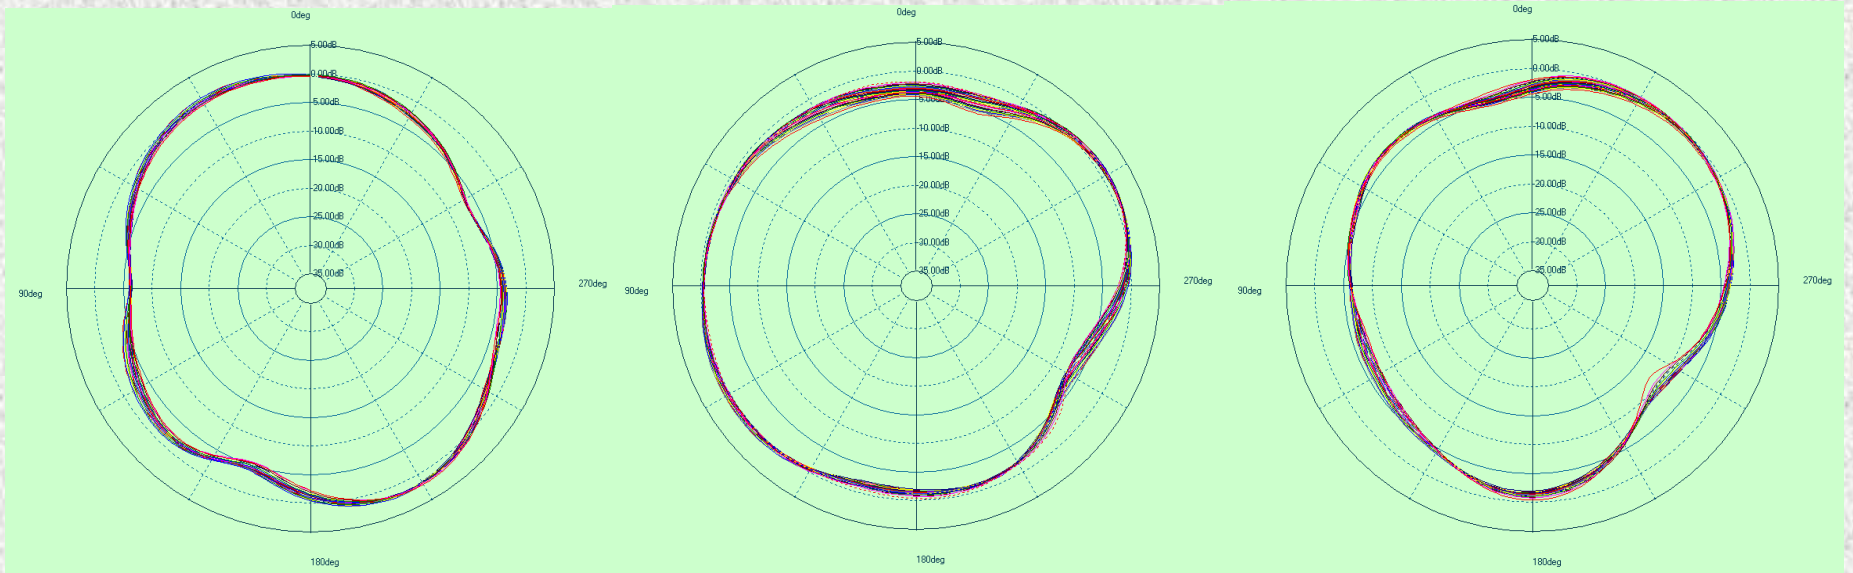

Antenna Size--WiFi

Measurement Information

--WiFi & BT

Experimental Setup

Measurement Information

--WiFi

Antenna Solution Detail

Matching values

Antenna Characteristics

--WiFi

S-Parameter

Antenna Characteristics

--WiFi

2D/3D Pattern --2400MHz

Antenna Characteristics

--WiFi

2D/3D Pattern --5500MHz

SPEC--BT

ITEM	ANTENNA SPEC					
Model Name	KS2/KS4(US)--WiFi					
Frequency & Gain	2400MHz	2410MHz	2420MHz	2440MHz	2460MHz	2480MHz
	2.22	2.55	2.85	3.07	2.95	2.67
Peak Gain(dBi)	2G:3.07					
Average Gain(dB)	2G:2.71					
Impedance	50 Ω					
Antenna Size	13.49*11.20 (mm)					
Manufacture	Sky Light Electronic (ShenZhen) Limited					
VSWR	< 2.0					
Return Loss (dB)	<-10					
Type	metal					

Antenna Size--BT

Measurement Information

--WiFi & BT

Experimental Setup

Measurement Information

--BT

Antenna Solution Detail

Matching values