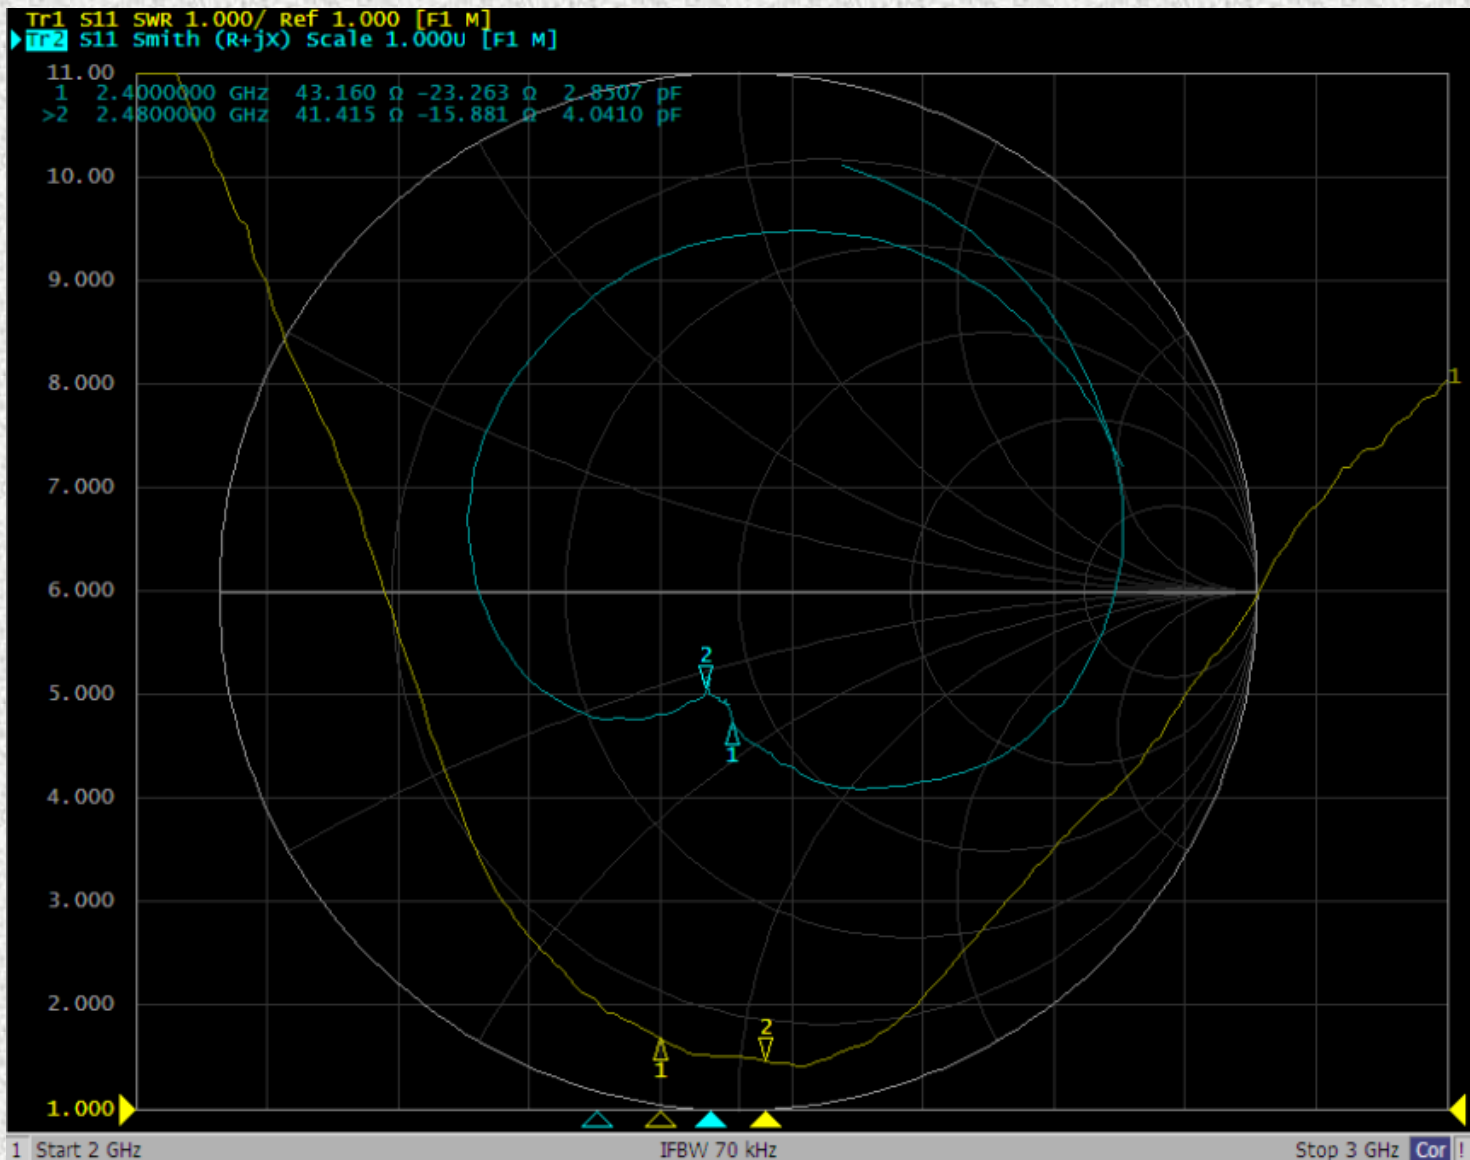

Antenna Characteristics

--WiFi

S-Parameter

Antenna Characteristics

--WiFi

2D/3D Pattern --2400MHz

Antenna Characteristics

--WiFi

2D/3D Pattern --5500MHz

SPEC--BT

ITEM	ANTENNA SPEC					
Model Name	KS2/KS4(US)--WiFi					
Frequency & Gain	2400MHz	2410MHz	2420MHz	2440MHz	2460MHz	2480MHz
	2.22	2.55	2.85	3.07	2.95	2.67
Peak Gain(dBi)	2G:3.07					
Average Gain(dB)	2G:2.71					
Impedance	50 Ω					
Antenna Size	13.49*11.20 (mm)					
Manufacture	Sky Light Electronic (ShenZhen) Limited					
VSWR	< 2.0					
Return Loss (dB)	<-10					
Type	metal					

Antenna Size--BT

Measurement Information

--WiFi & BT

Experimental Setup

Measurement Information

--BT

Antenna Solution Detail

Matching values

Antenna Characteristics

--BT

S-Parameter

Antenna Characteristics

--BT

2D/3D Pattern --2400MHz

Thank You !

www.sky-light.com.hk