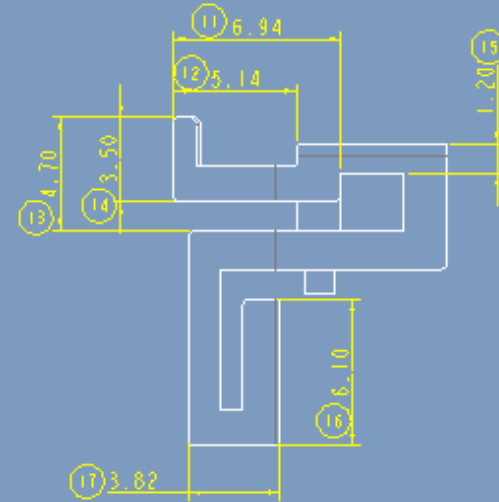

SPEC--WiFi

ITEM	ANTENNA SPEC					
Model Name	KS2/KS4(US)--WiFi					
Frequency & Gain	2400MHz	2440MHz	2480MHz	5150MHz	5550MHz	5850MHz
	1.04	1.15	1.16	1.40	1.74	1.83
Peak Gain(dBi)	2G:1.16 / 5G:1.83					
Average Gain(dB)	2G:1.12 / 5G:1.66					
Impedance	50 Ω					
Antenna Size	11.34*11.60 (mm)					
Manufacture	Sky Light Electronic (ShenZhen) Limited					
VSWR	< 2.0					
Return Loss (dB)	<-10					
Type	metal					

Antenna Size--WiFi

Measurement Information

--WiFi & BT

Experimental Setup

Measurement Information

--WiFi

Antenna Solution Detail

Matching values