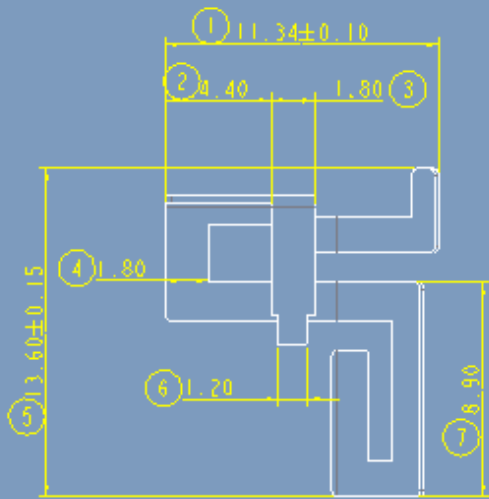

SPEC--WiFi

ITEM	ANTENNA SPEC					
Model Name	KS2/KS4(US)--WiFi					
Frequency & Gain	2400MHz	2440MHz	2480MHz	5150MHz	5550MHz	5850MHz
	1.04	1.15	1.16	1.40	1.74	1.83
Peak Gain(dBi)	2G:1.16 / 5G:1.83					
Average Gain(dB)	2G:1.12 / 5G:1.66					
Impedance	50 Ω					
Antenna Size	11.34*11.60 (mm)					
Manufacture	Sky Light Electronic (ShenZhen) Limited					
VSWR	< 2.0					
Return Loss (dB)	<-10					
Type	metal					

Antenna Size--WiFi

Measurement Information

--WiFi & BT

Experimental Setup

Measurement Information

--WiFi

Antenna Solution Detail

Matching values