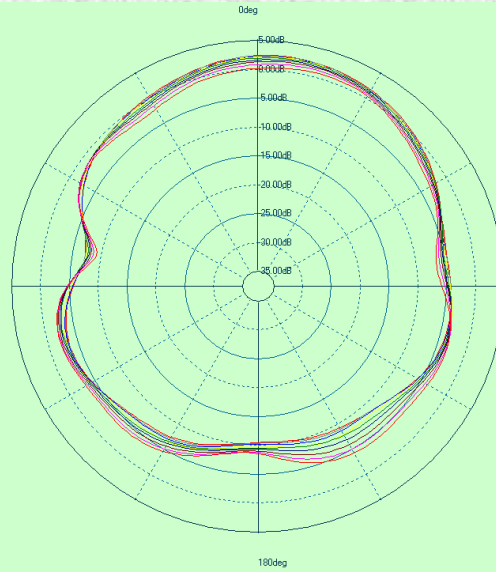

Antenna Characteristics

--WiFi

S-Parameter

Antenna Characteristics

--WiFi

2D/3D Pattern --2400MHz

Antenna Characteristics

--WiFi

2D/3D Pattern --5500MHz

SPEC--BT

ITEM	ANTENNA SPEC					
Model Name	KS2/KS4(US)--WiFi					
Frequency & Gain	2400MHz	2410MHz	2420MHz	2440MHz	2460MHz	2480MHz
	2.22	2.55	2.85	3.07	2.95	2.67
Peak Gain(dBi)	2G:3.07					
Average Gain(dB)	2G:2.71					
Impedance	50 Ω					
Antenna Size	13.49*11.20 (mm)					
Manufacture	Sky Light Electronic (ShenZhen) Limited					
VSWR	< 2.0					
Return Loss (dB)	<-10					
Type	metal					

Antenna Size--BT

Measurement Information

--WiFi & BT

Experimental Setup

Measurement Information

--BT

Antenna Solution Detail

Matching values

Antenna Characteristics

--BT

S-Parameter

Antenna Characteristics

--BT

2D/3D Pattern --2400MHz

Thank You !

www.sky-light.com.hk