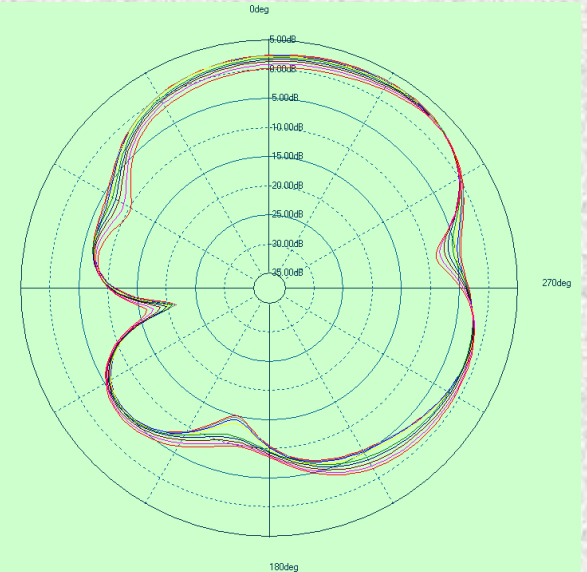

Antenna Characteristics

--WiFi

S-Parameter

Antenna Characteristics

--WiFi

2D/3D Pattern --2400MHz

Antenna Characteristics

--WiFi

2D/3D Pattern --5500MHz

SPEC--BT

ITEM	ANTENNA SPEC					
Model Name	KS2/KS4(US)--WiFi					
Frequency & Gain	2400MHz	2410MHz	2420MHz	2440MHz	2460MHz	2480MHz
	2.22	2.55	2.85	3.07	2.95	2.67
Peak Gain(dBi)	2G:3.07					
Average Gain(dB)	2G:2.71					
Impedance	50 Ω					
Antenna Size	13.49*11.20 (mm)					
Manufacture	Sky Light Electronic (ShenZhen) Limited					
VSWR	< 2.0					
Return Loss (dB)	<-10					
Type	metal					

Antenna Size--BT

Measurement Information

--WiFi & BT

Experimental Setup

Measurement Information

--BT

Antenna Solution Detail

Matching values

Antenna Characteristics

--BT

S-Parameter

Antenna Characteristics

--BT

2D/3D Pattern --2400MHz

Thank You !

www.sky-light.com.hk