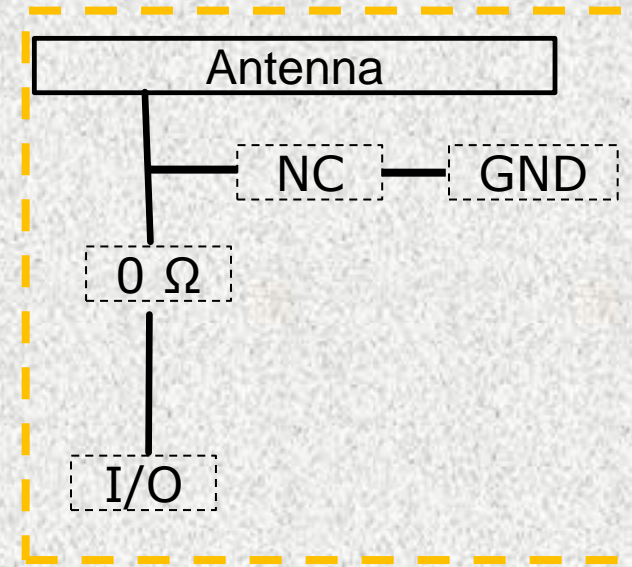

Antenna Characteristics

--WiFi

S-Parameter

Antenna Characteristics

--WiFi

2D/3D Pattern --2400MHz

Antenna Characteristics

--WiFi

2D/3D Pattern --5500MHz

SPEC--BT

ITEM	ANTENNA SPEC					
Model Name	KS2/KS4(US)--WiFi					
Frequency & Gain	2400MHz	2410MHz	2420MHz	2440MHz	2460MHz	2480MHz
	2.22	2.55	2.85	3.07	2.95	2.67
Peak Gain(dBi)	2G:3.07					
Average Gain(dB)	2G:2.71					
Impedance	50 Ω					
Antenna Size	13.49*11.20 (mm)					
Manufacture	Sky Light Electronic (ShenZhen) Limited					
VSWR	< 2.0					
Return Loss (dB)	<-10					
Type	metal					

Antenna Size--BT

Measurement Information

--WiFi & BT

Experimental Setup

Measurement Information

--BT

Antenna Solution Detail

Matching values

Antenna Characteristics

--BT

S-Parameter

Antenna Characteristics

--BT

2D/3D Pattern --2400MHz

Thank You !

www.sky-light.com.hk