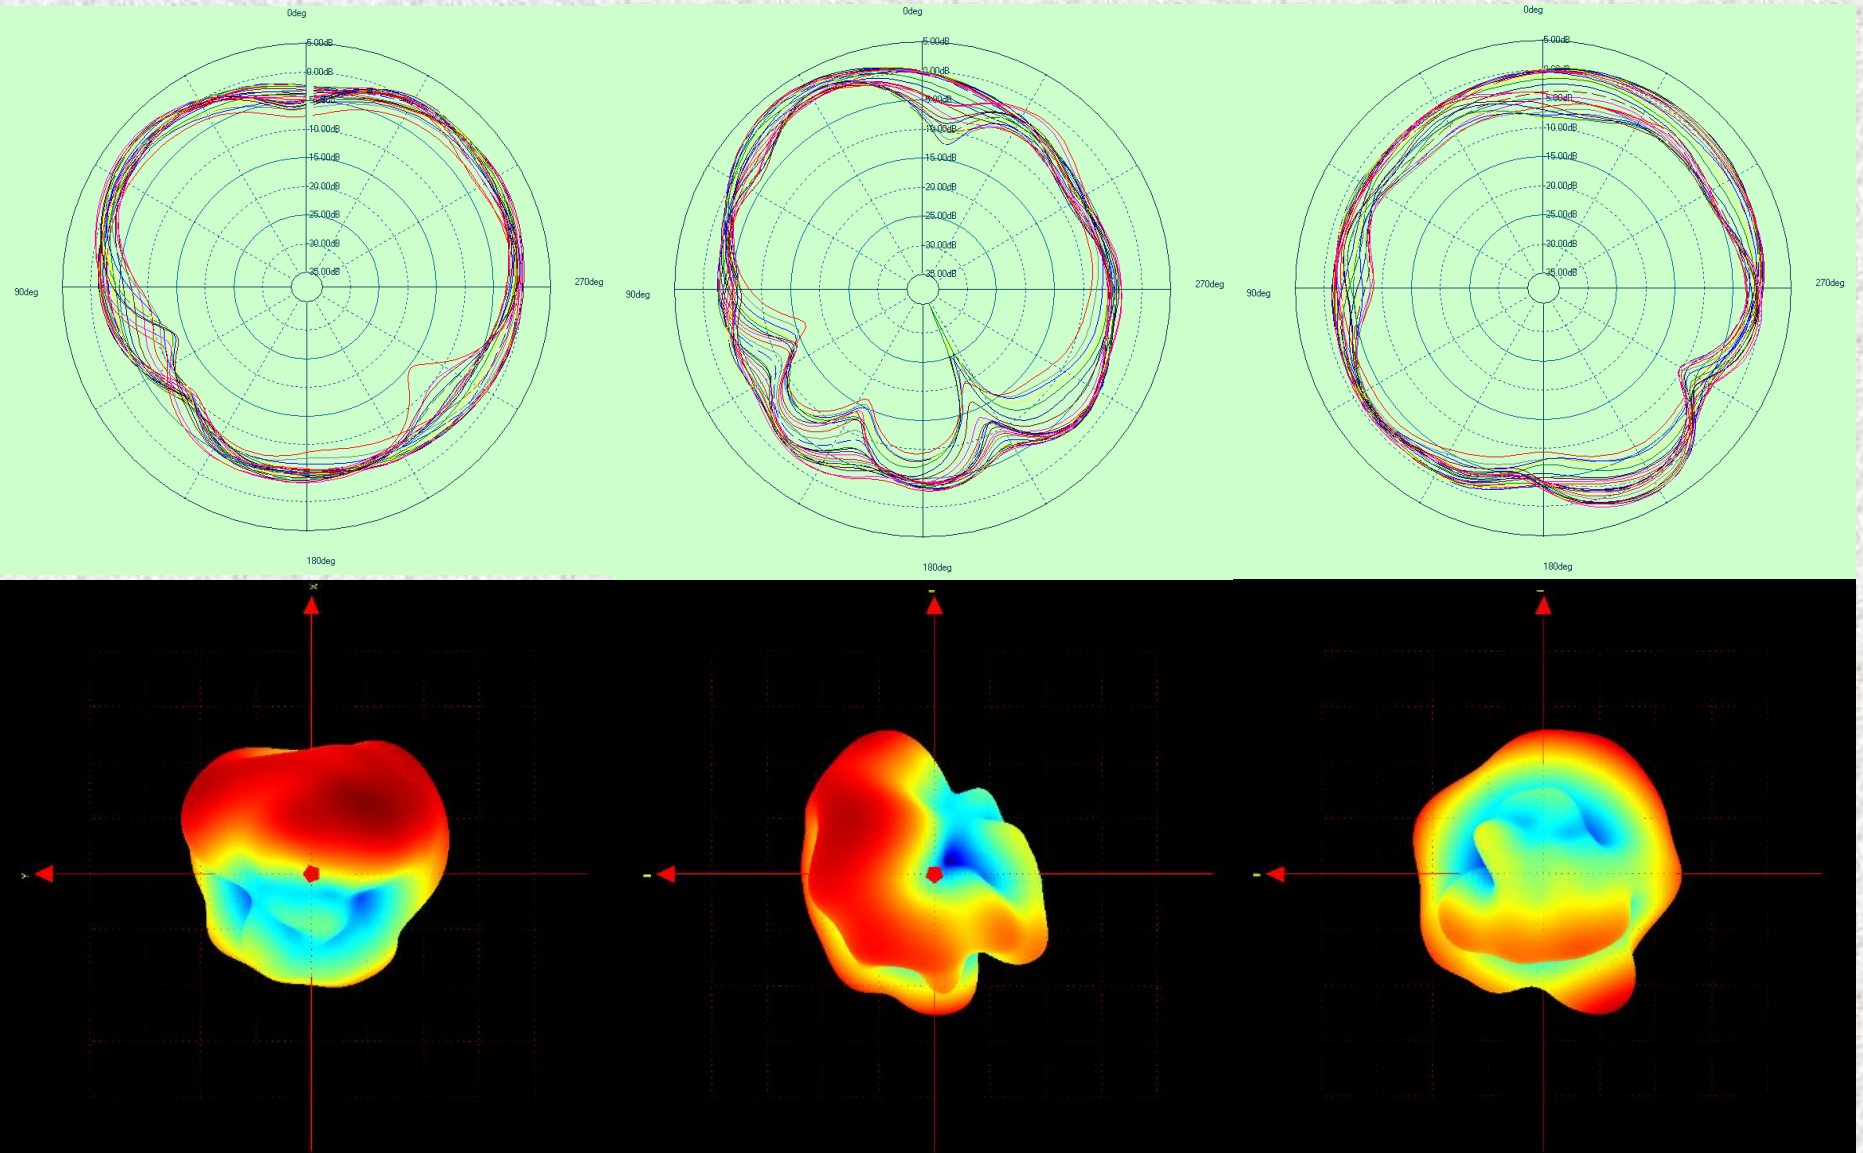

Antenna Size--WiFi

Measurement Information

--WiFi & BT

Experimental Setup

Measurement Information

--WiFi

Antenna Solution Detail

Matching values

Antenna Characteristics

--WiFi

S-Parameter

Antenna Characteristics

--WiFi

2D/3D Pattern --2400MHz

Antenna Characteristics

--WiFi

2D/3D Pattern --5500MHz

SPEC--BT

ITEM	ANTENNA SPEC					
Model Name	KS2/KS4(US)--WiFi					
Frequency & Gain	2400MHz	2410MHz	2420MHz	2440MHz	2460MHz	2480MHz
	2.22	2.55	2.85	3.07	2.95	2.67
Peak Gain(dBi)	2G:3.07					
Average Gain(dB)	2G:2.71					
Impedance	50 Ω					
Antenna Size	13.49*11.20 (mm)					
Manufacture	Sky Light Electronic (ShenZhen) Limited					
VSWR	< 2.0					
Return Loss (dB)	<-10					
Type	metal					