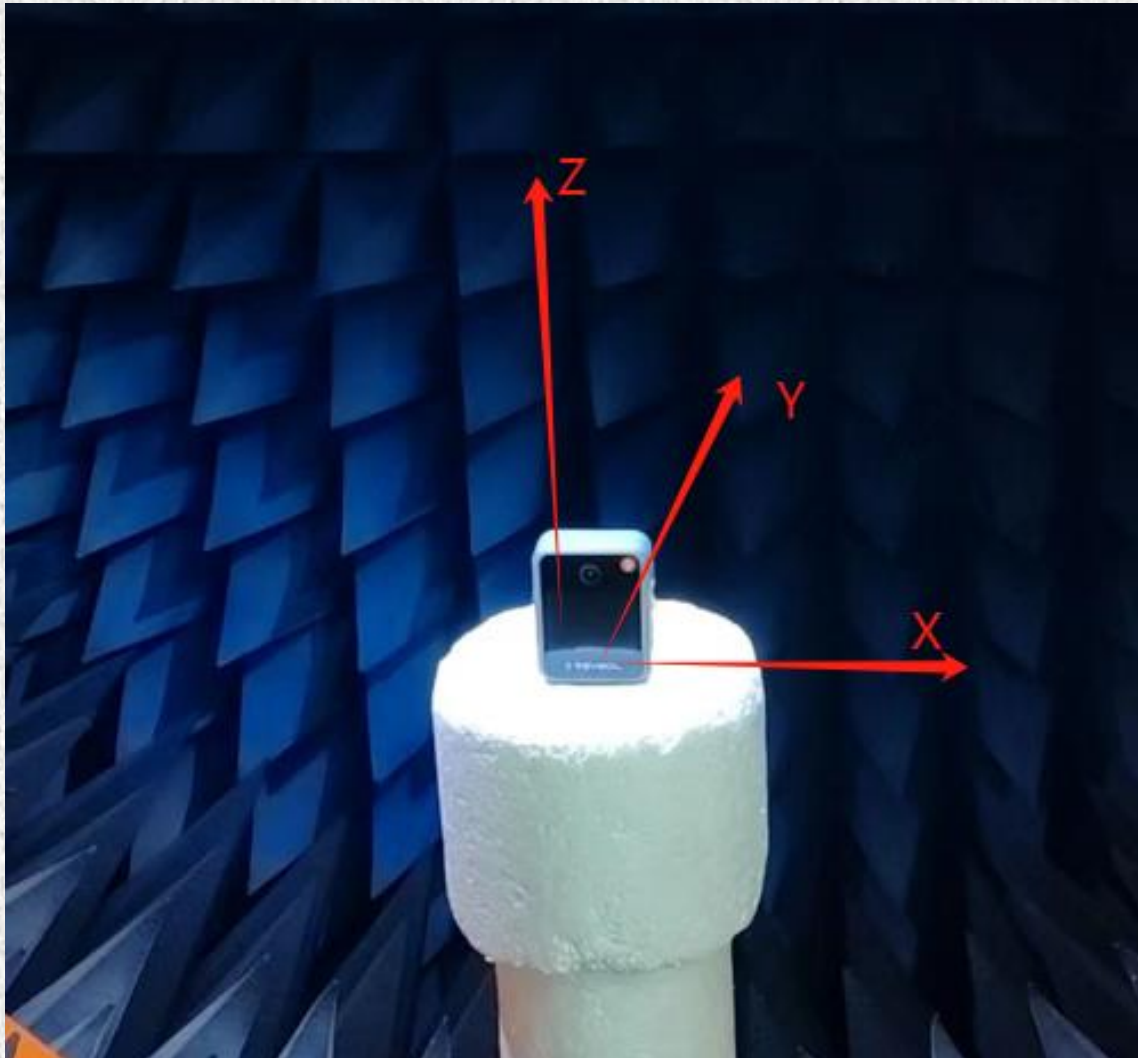

SPEC--WiFi

ITEM	ANTENNA SPEC					
Model Name	KS2/KS4(US)--WiFi					
Frequency & Gain	2400MHz	2440MHz	2480MHz	5150MHz	5550MHz	5850MHz
	1.04	1.15	1.16	1.40	1.74	1.83
Peak Gain(dBi)	2G:1.16 / 5G:1.83					
Average Gain(dB)	2G:1.12 / 5G:1.66					
Impedance	50 Ω					
Antenna Size	11.34*11.60 (mm)					
Manufacture	Sky Light Electronic (ShenZhen) Limited					
VSWR	< 2.0					
Return Loss (dB)	<-10					
Type	metal					

Antenna Size--WiFi

Measurement Information

--WiFi & BT

Experimental Setup

Measurement Information

--WiFi

Antenna Solution Detail

Matching values

Antenna Characteristics

--WiFi

S-Parameter

Antenna Characteristics

--WiFi

2D/3D Pattern --2400MHz

Antenna Characteristics

--WiFi