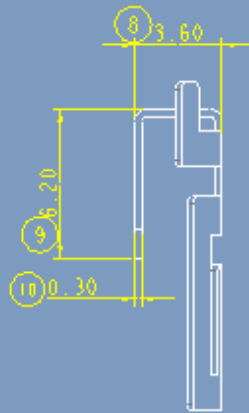

SPEC--WiFi

ITEM	ANTENNA SPEC					
Model Name	KS2/KS4(US)--WiFi					
Frequency & Gain	2400MHz	2440MHz	2480MHz	5150MHz	5550MHz	5850MHz
	1.04	1.15	1.16	1.40	1.74	1.83
Peak Gain(dBi)	2G:1.16 / 5G:1.83					
Average Gain(dB)	2G:1.12 / 5G:1.66					
Impedance	50 Ω					
Antenna Size	11.34*11.60 (mm)					
Manufacture	Sky Light Electronic (ShenZhen) Limited					
VSWR	< 2.0					
Return Loss (dB)	<-10					
Type	metal					

Antenna Size--WiFi

Measurement Information

--WiFi & BT

Experimental Setup

Measurement Information

--WiFi

Antenna Solution Detail

Matching values