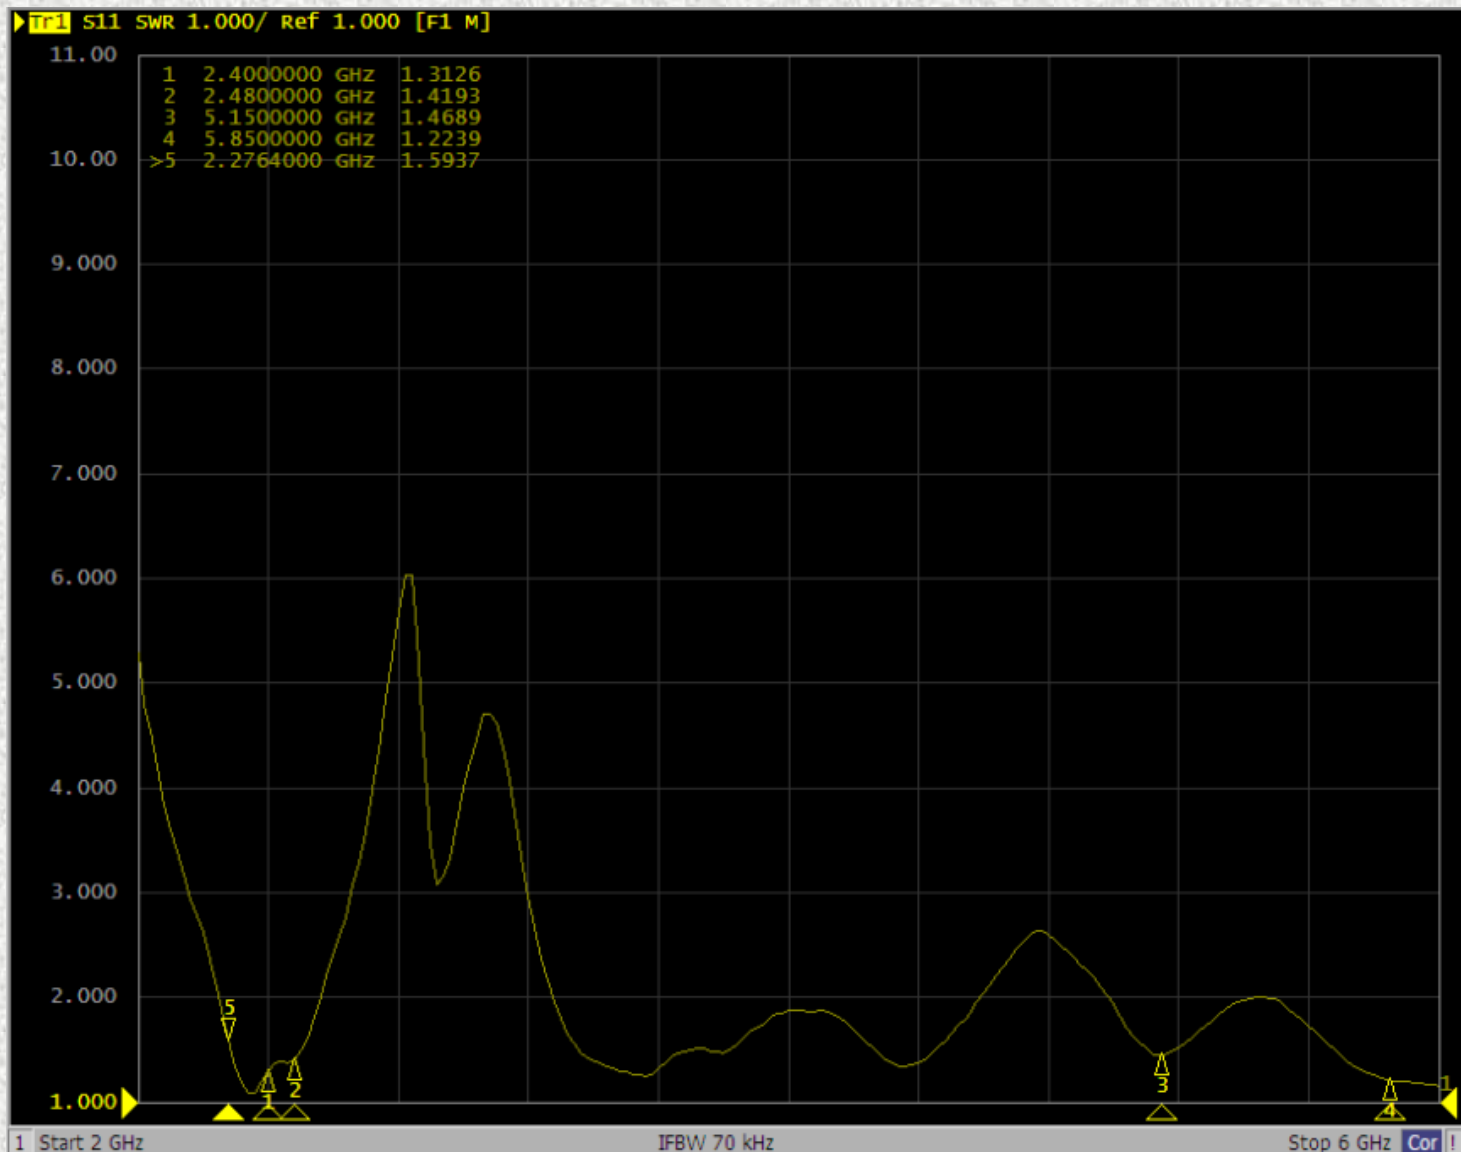

SPEC--WiFi

ITEM	ANTENNA SPEC					
Model Name	KS2/KS4(US)--WiFi					
Frequency & Gain	2400MHz	2440MHz	2480MHz	5150MHz	5550MHz	5850MHz
	1.04	1.15	1.16	1.40	1.74	1.83
Peak Gain(dBi)	2G:1.16 / 5G:1.83					
Average Gain(dB)	2G:1.12 / 5G:1.66					
Impedance	50 Ω					
Antenna Size	11.34*11.60 (mm)					
Manufacture	Sky Light Electronic (ShenZhen) Limited					
VSWR	< 2.0					
Return Loss (dB)	<-10					
Type	metal					

Antenna Size--WiFi

Measurement Information

--WiFi & BT

Experimental Setup

Measurement Information

--WiFi

Antenna Solution Detail

Matching values

Antenna Characteristics

--WiFi

S-Parameter

Antenna Characteristics

--WiFi

2D/3D Pattern --2400MHz

Antenna Characteristics

--WiFi

2D/3D Pattern --5500MHz

SPEC--BT

ITEM	ANTENNA SPEC					
Model Name	KS2/KS4(US)--WiFi					
Frequency & Gain	2400MHz	2410MHz	2420MHz	2440MHz	2460MHz	2480MHz
	2.22	2.55	2.85	3.07	2.95	2.67
Peak Gain(dBi)	2G:3.07					
Average Gain(dB)	2G:2.71					
Impedance	50 Ω					
Antenna Size	13.49*11.20 (mm)					
Manufacture	Sky Light Electronic (ShenZhen) Limited					
VSWR	< 2.0					
Return Loss (dB)	<-10					
Type	metal					