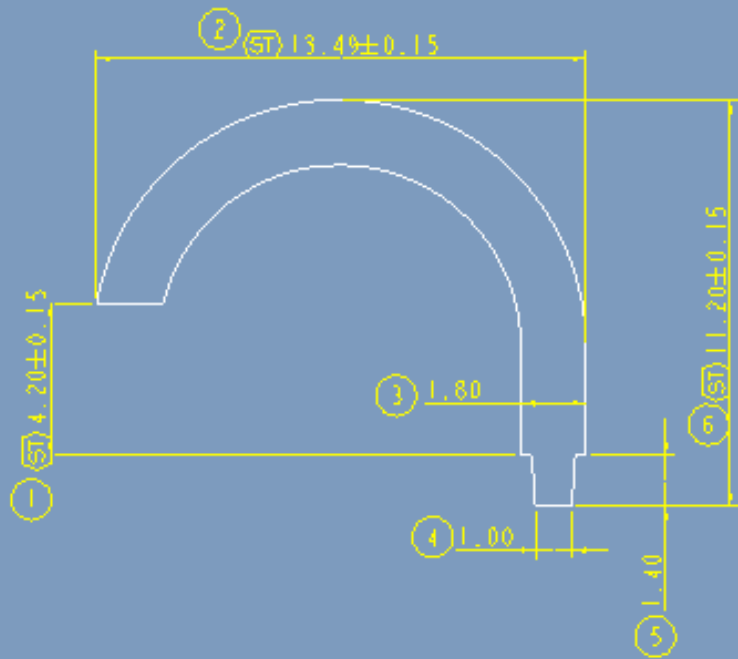

Antenna Characteristics

--WiFi

S-Parameter

Antenna Characteristics

--WiFi

2D/3D Pattern --2400MHz

Antenna Characteristics

--WiFi

2D/3D Pattern --5500MHz

SPEC--BT

ITEM	ANTENNA SPEC					
Model Name	KS2/KS4(US)--WiFi					
Frequency & Gain	2400MHz	2410MHz	2420MHz	2440MHz	2460MHz	2480MHz
	2.22	2.55	2.85	3.07	2.95	2.67
Peak Gain(dBi)	2G:3.07					
Average Gain(dB)	2G:2.71					
Impedance	50 Ω					
Antenna Size	13.49*11.20 (mm)					
Manufacture	Sky Light Electronic (ShenZhen) Limited					
VSWR	< 2.0					
Return Loss (dB)	<-10					
Type	metal					

Antenna Size--BT

Measurement Information

--WiFi & BT

Experimental Setup

Measurement Information

--BT

Antenna Solution Detail

Matching values