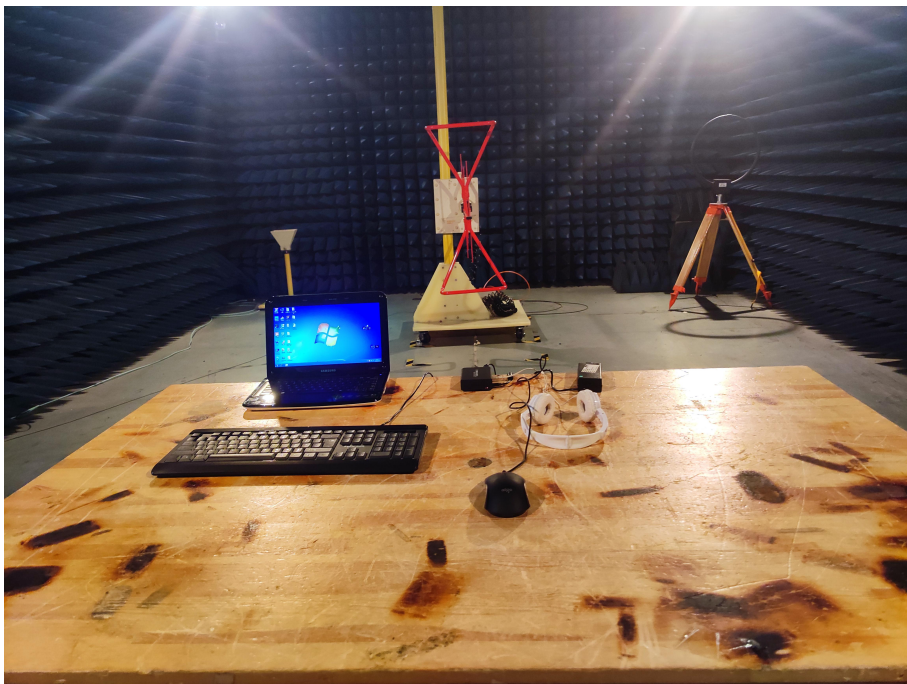

RE TEST SETUP

RE TEST SETUP

Model No.: SG100

CE TEST SETUP