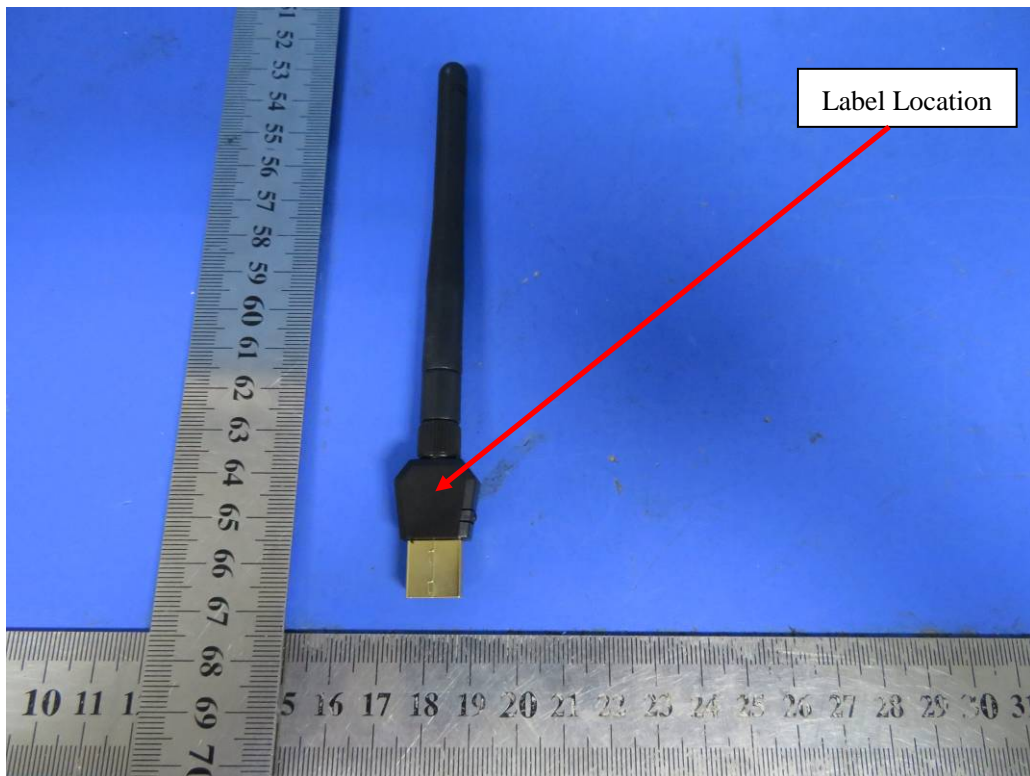

LABEL AND LOCATION

Size: L2.0cm * W 1.0cm

Material: Tagboard

Glue: adhesive sticker

Font color: Black

Label color: White