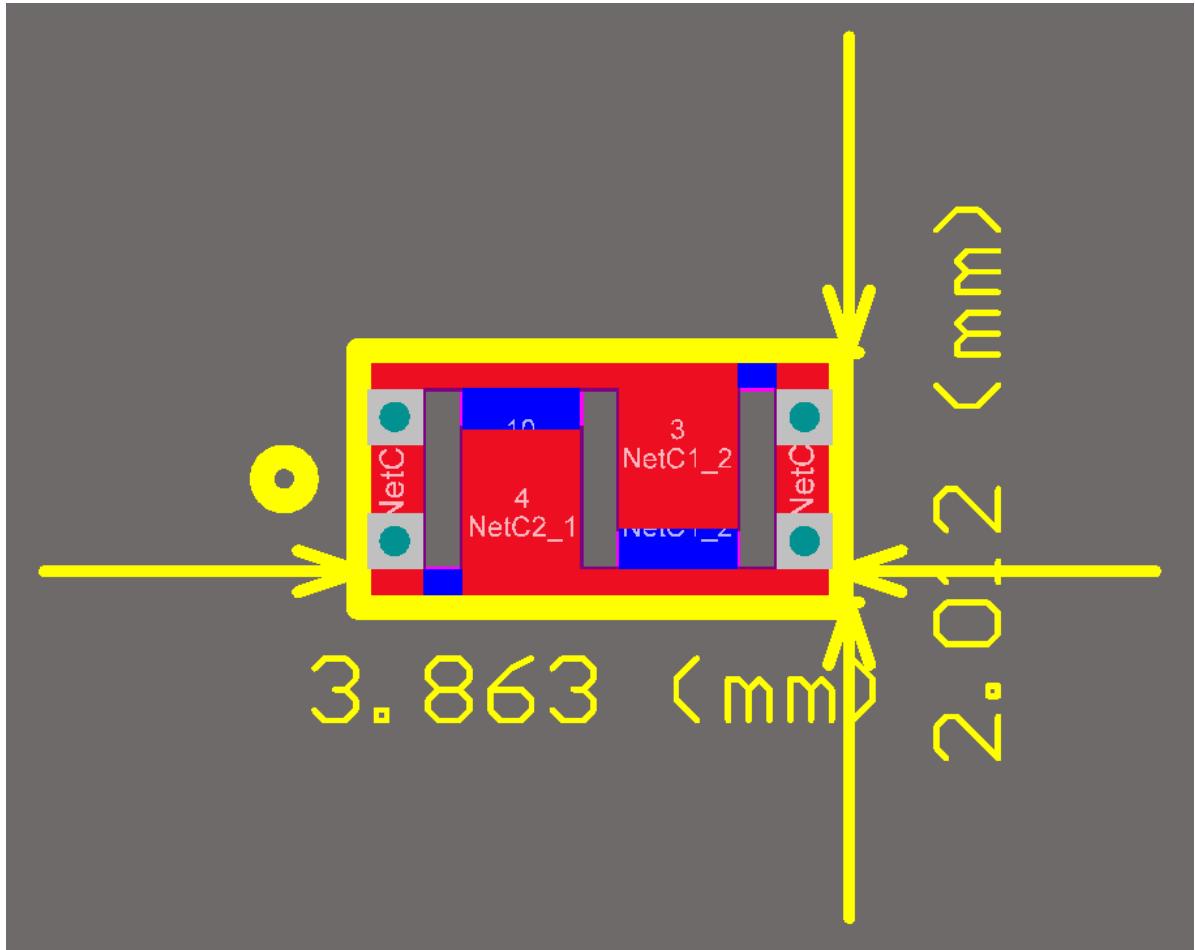

DONGGUAN LINPA ACOUSTIC TECHNOLOGY CO., LTD  
Add: 2A No.60 Lizhong Road Dali Qingxi Town, DONGGUAN, China

Model: 2.4G ANT  
Frequency Range: 2402-2480MHz  
Antenna Gain: -0.85 dBi

T45-P45