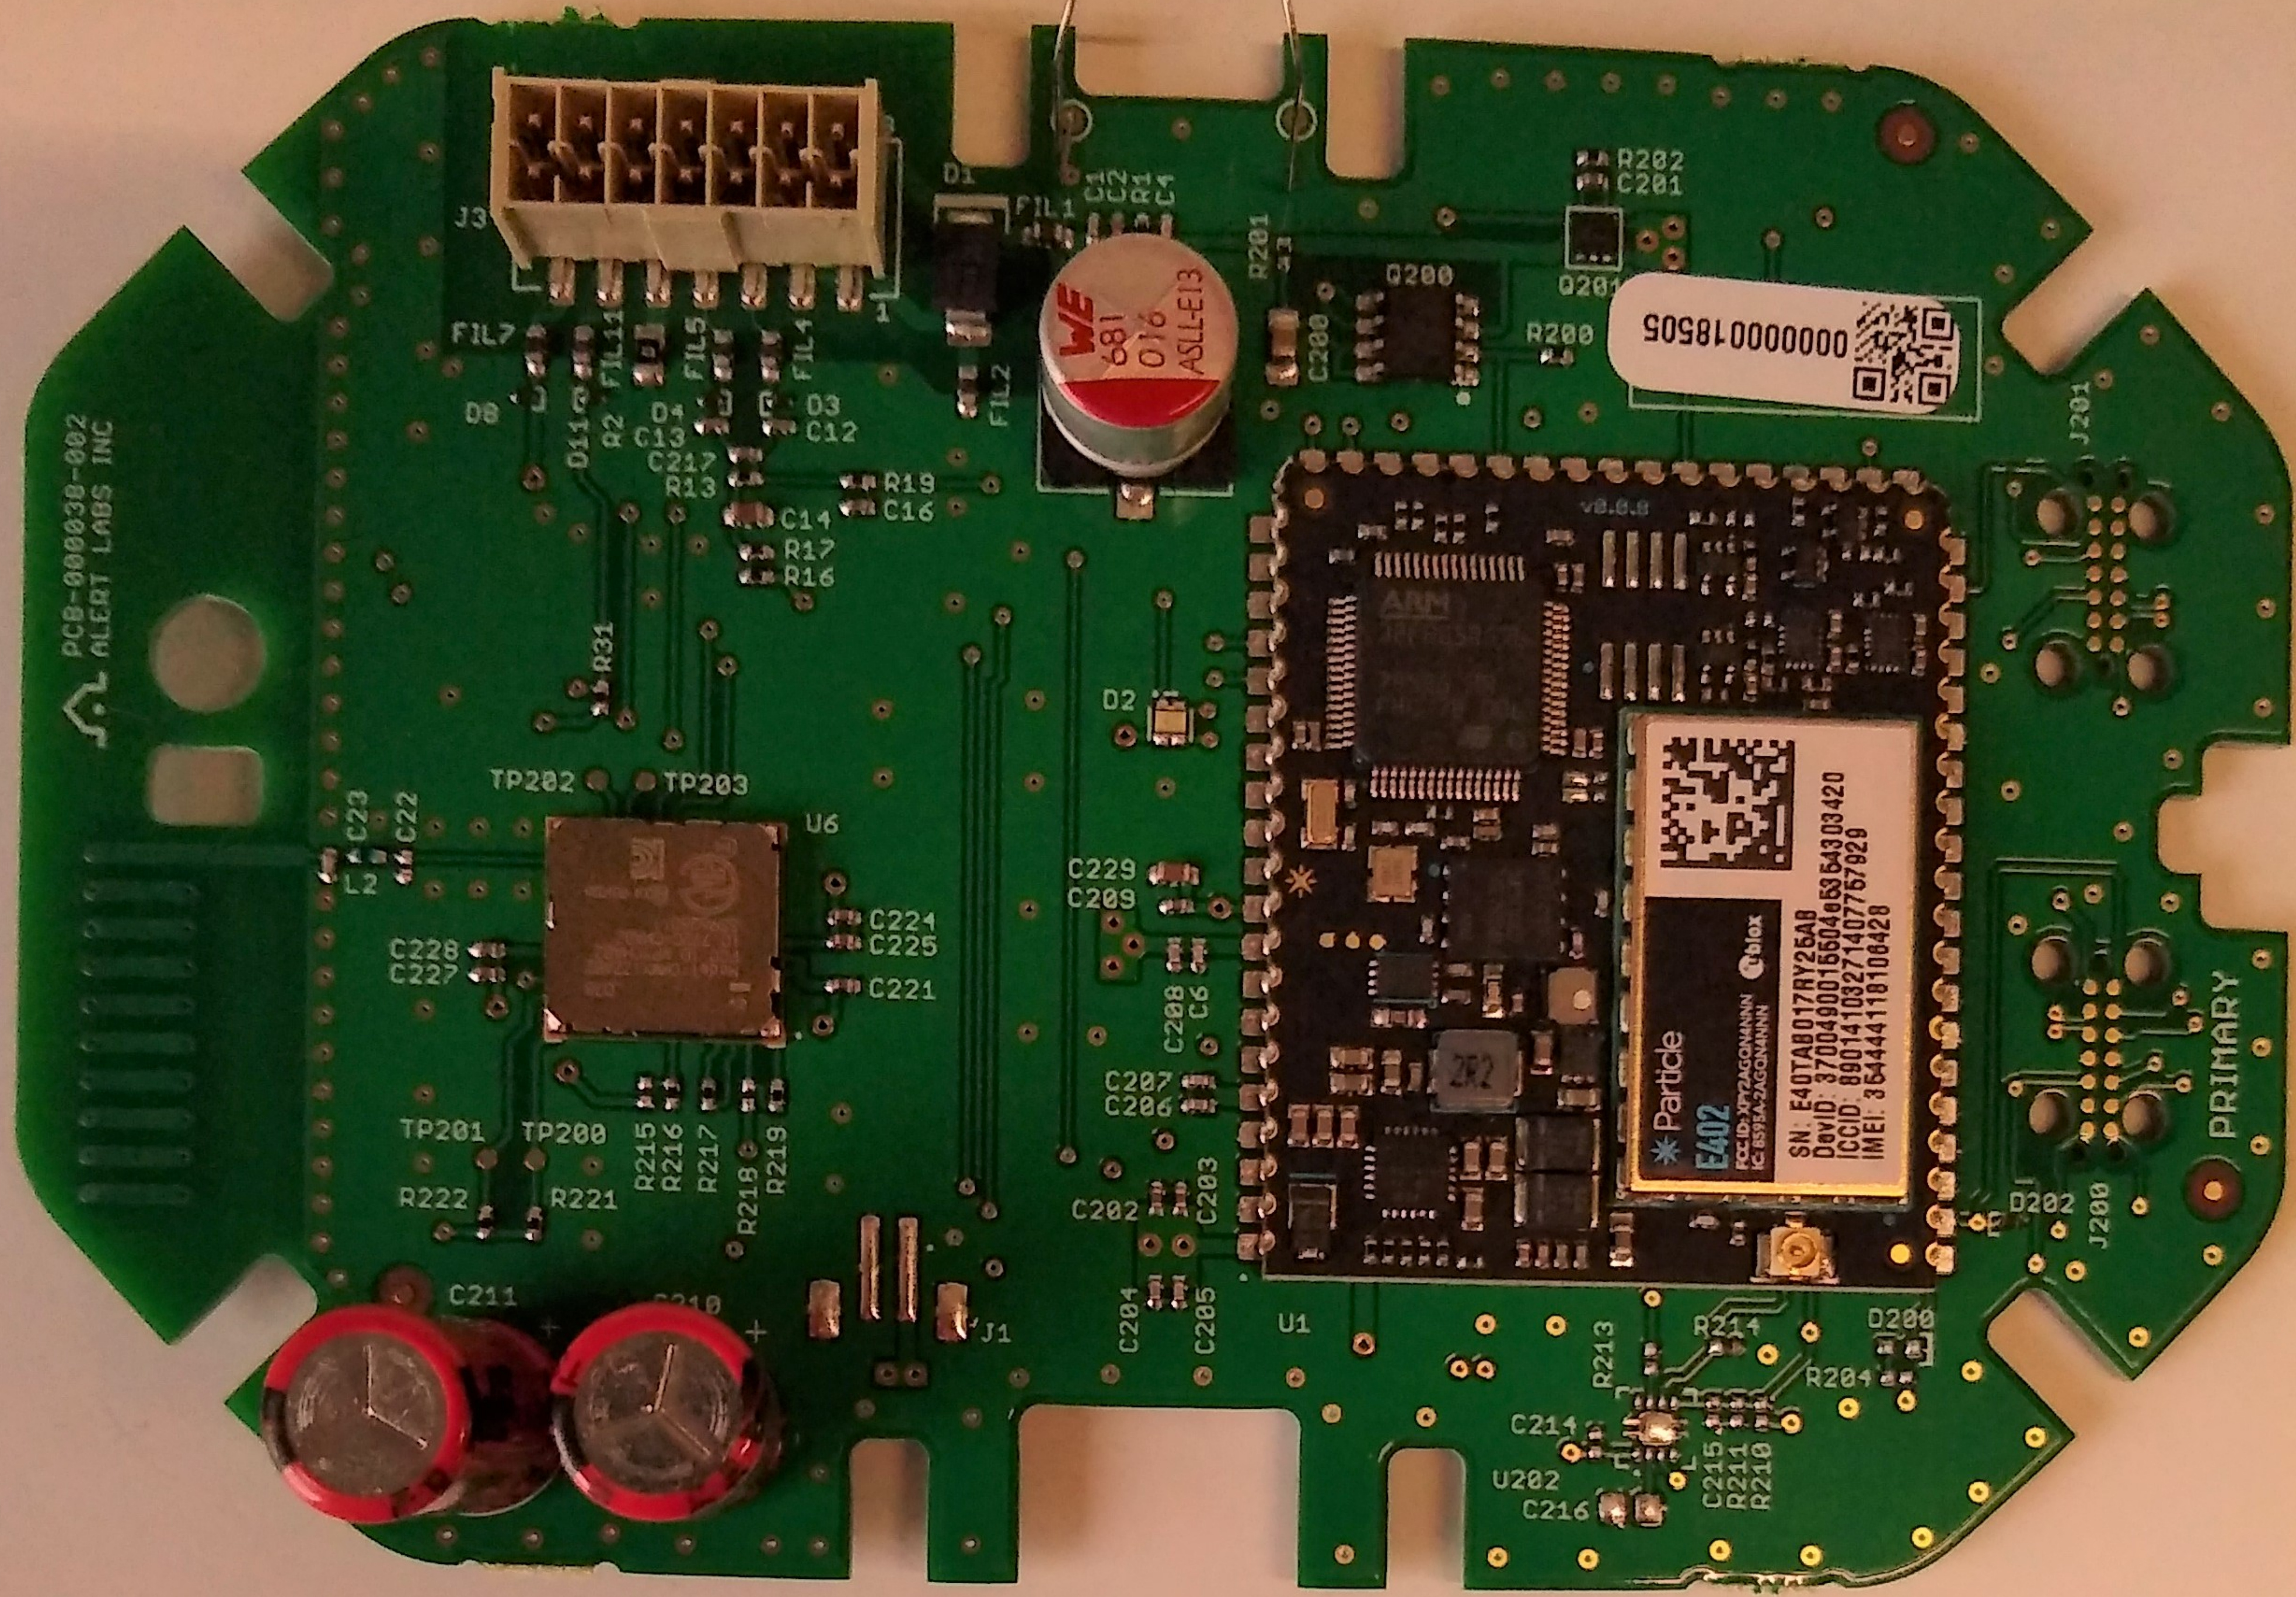

PCB-000038-002  
ALERT LABS INC

000000018492

Particle  
E310  
FCC ID: APTC65MNN  
IC: 8525A-1005MNN  
SN: E31TVN0039YC64A  
Device: 6200360007604d6566393920  
ICCID: 803407630000062407  
IMEI: 358887080744336

PRIMARY

CM

11 12 13 14 15 16 17 18 19 10

S20157M

LINE"

LEDL  
TS20157M  
CM

PCB-000038-002  
ALERT LABS INC

PRIMARY