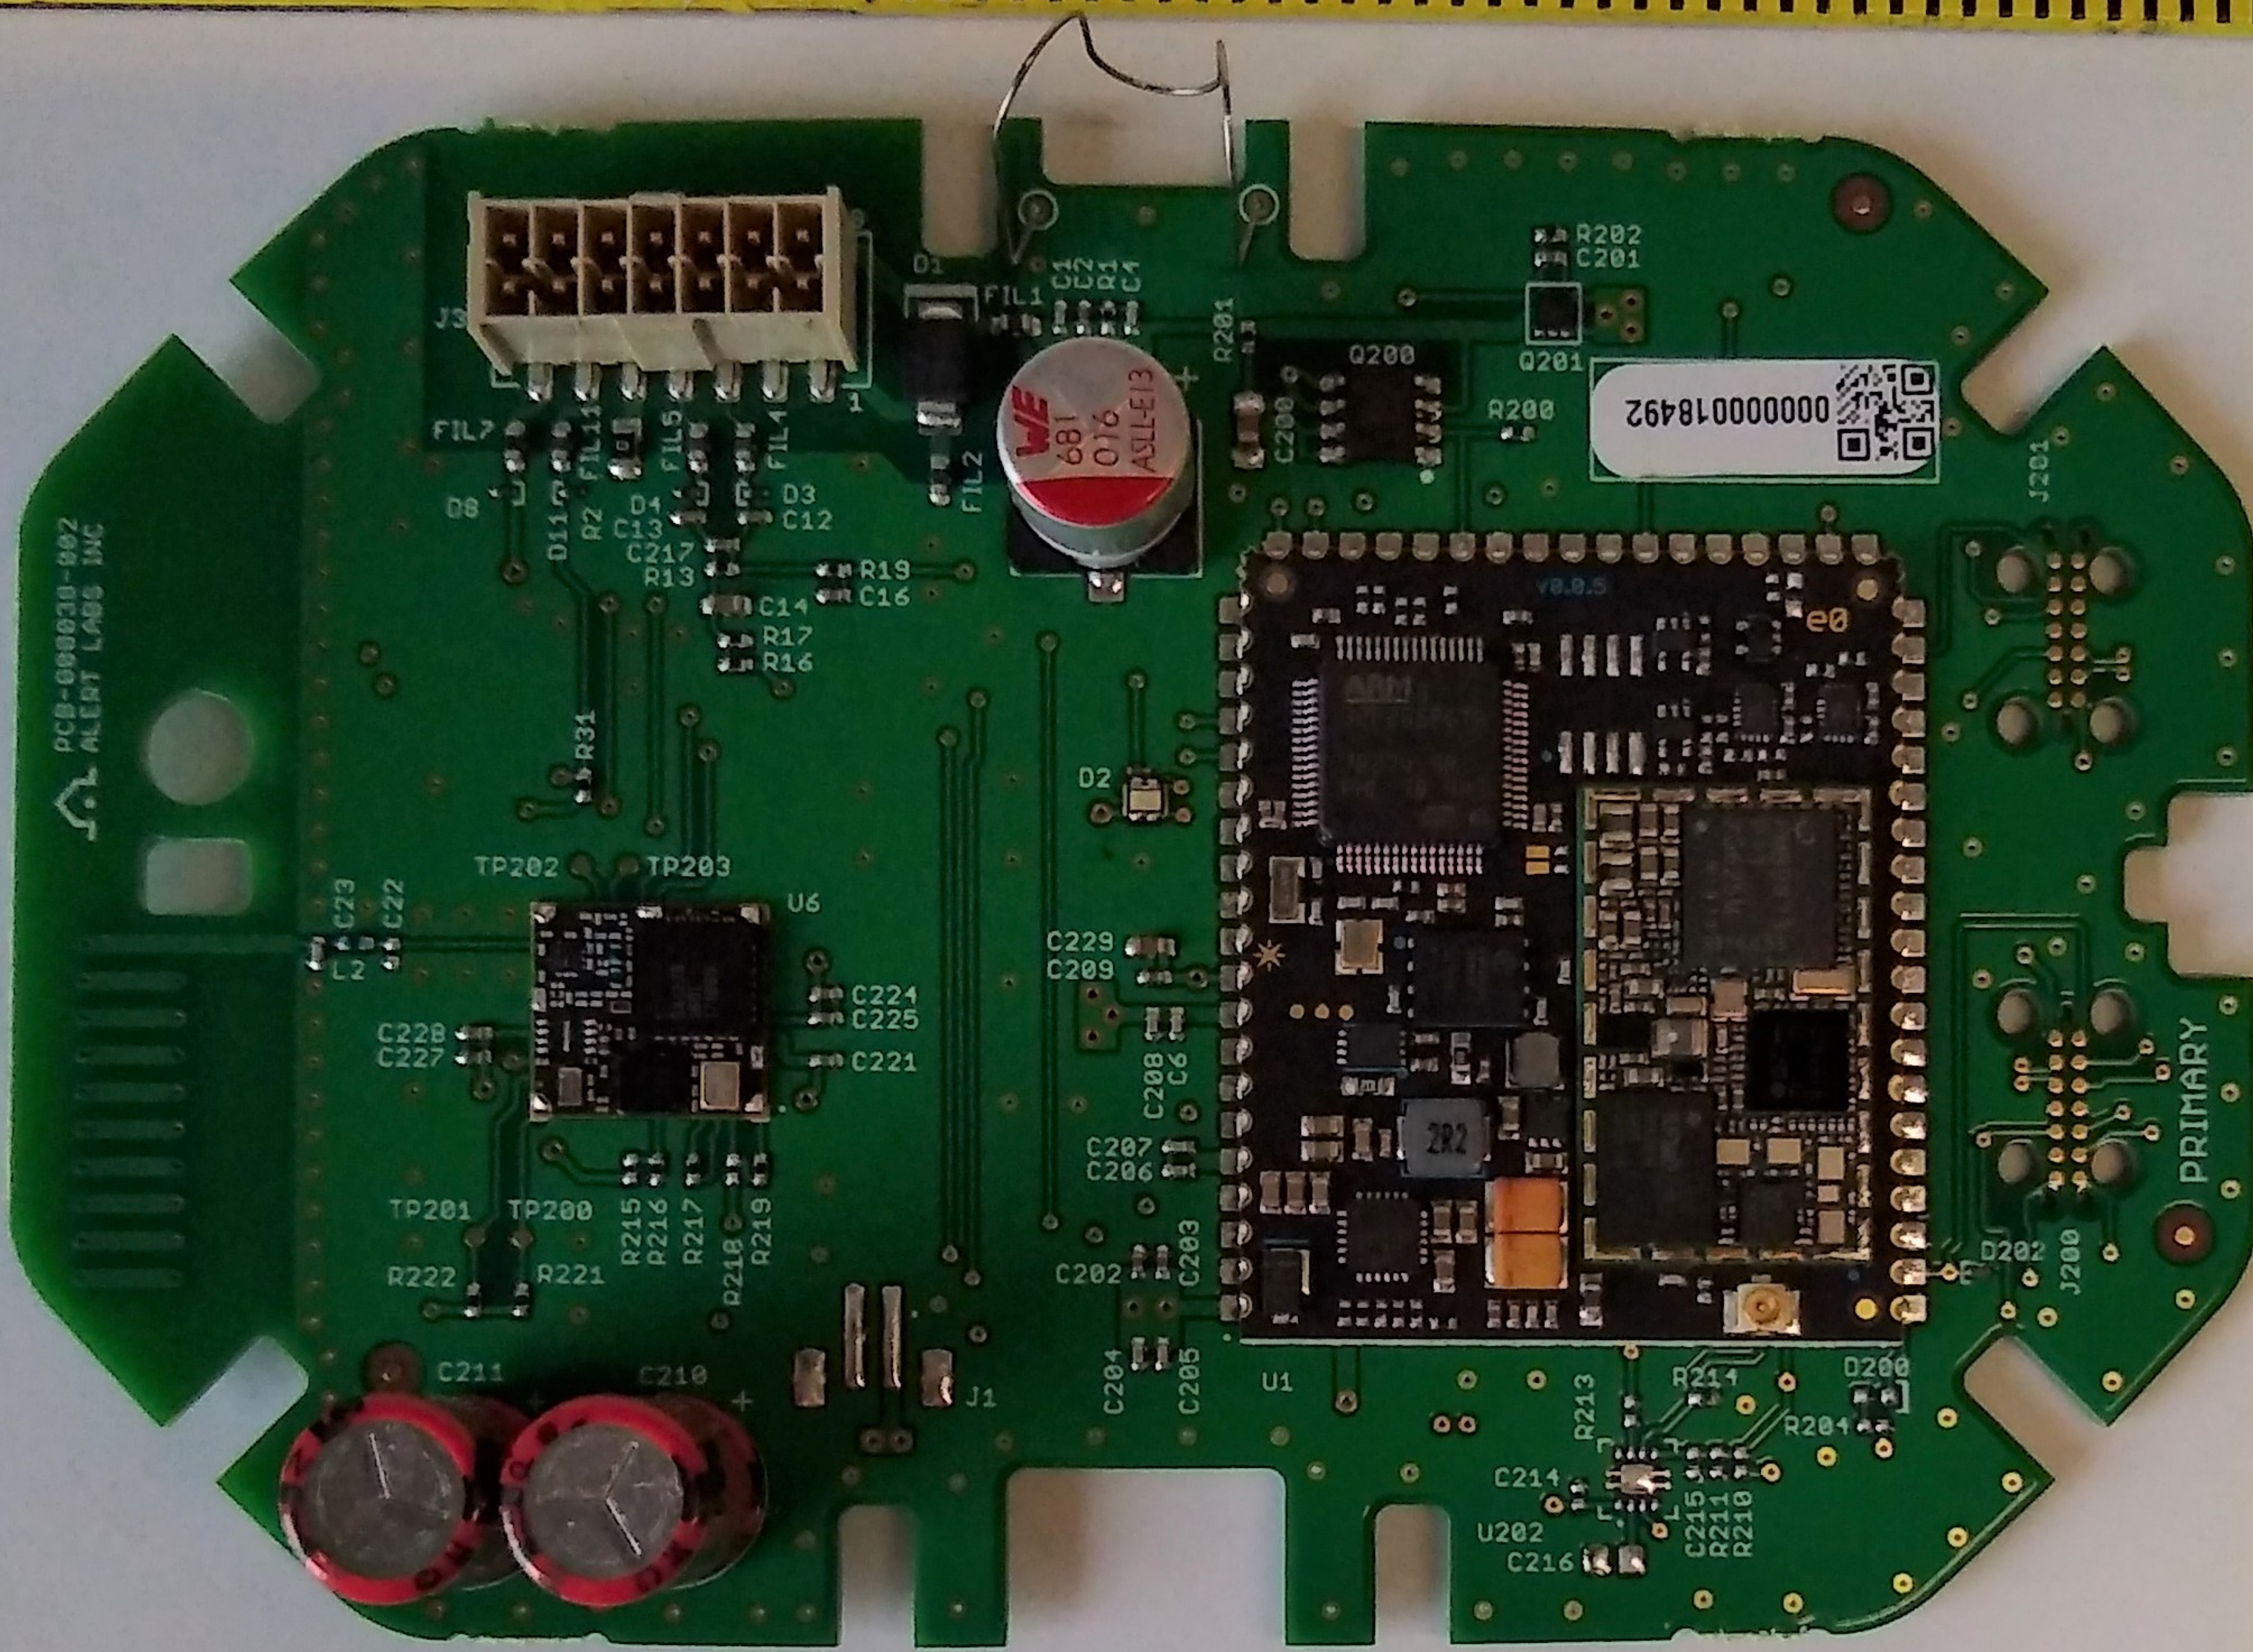

3 1/2 1/1 1/0 9 8 7 6 5 4 3 2 1

DLINE S20157M

CM

11 12 13 14 15 16 17 18 19 10

PCB-000030-002
ALERT LABS INC

000000018492

WE
681
016
ASLLE13

PRIMARY