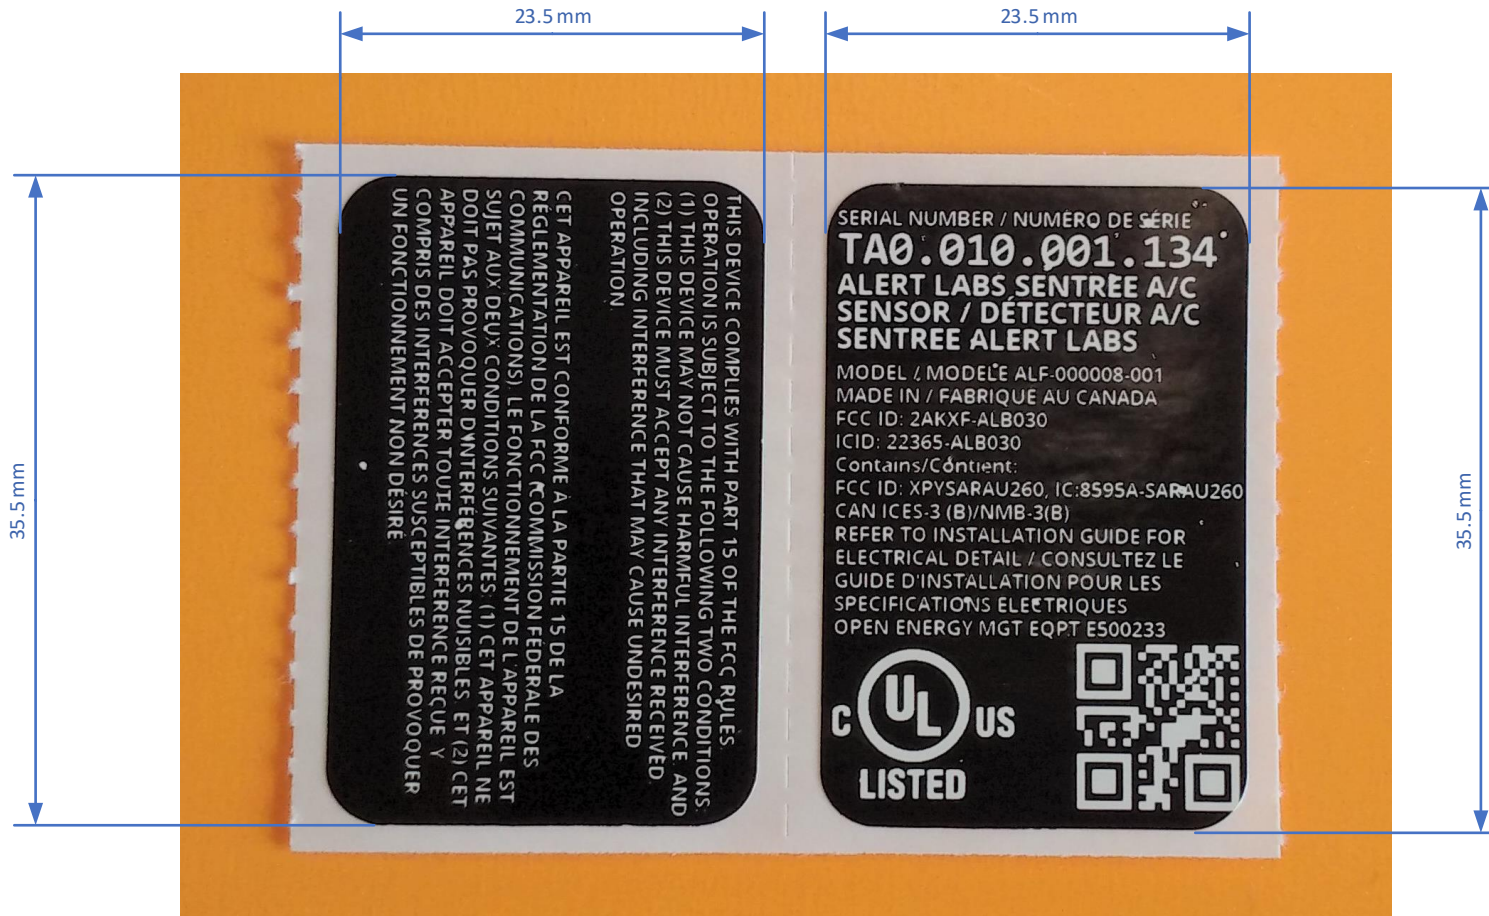

Alert Labs Sentree A/C Sensor Licence Label

PLACEMENT OF SENTREE
PRODUCT LABEL AND
SEPARATE FCC
STATEMENT LABEL

PRODUCT LABEL
LOCATION

FCC STATEMENT
LABEL LOCATION