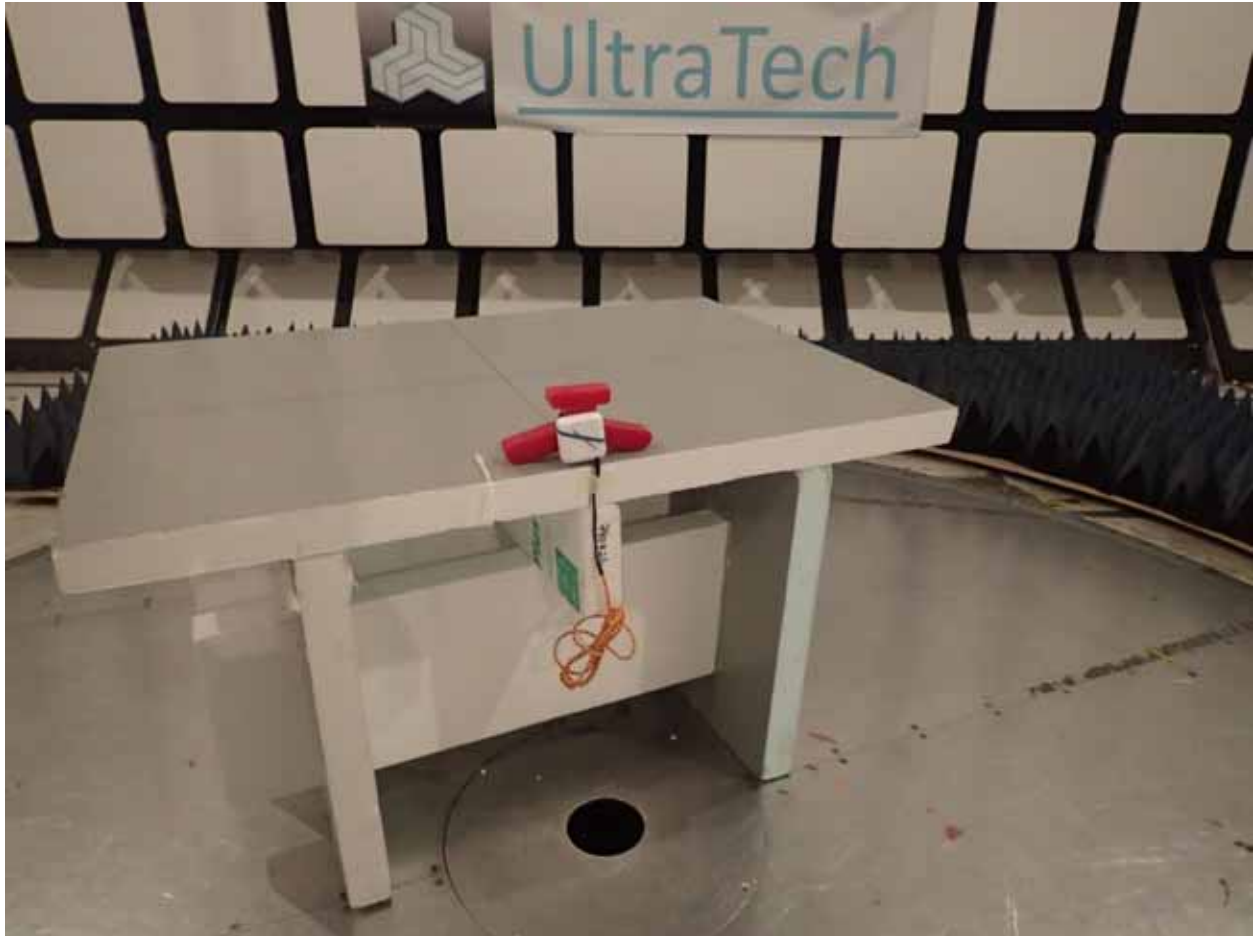

Test Setup Photos

Tx Radiated Emissions

Alert Labs Flowie Water Sensor

Test Setup Photos

Test Setup Photos

Test Setup Photos

Alert Labs RN2903

Test Setup Photos

Tx Radiated Emissions

Alert Labs Floodie Companion Sensor

FCC ID: 2AKXF-ALB010

IC: 22365-ALB010

Test Setup Photos

Test Setup Photos

Alert Labs RN2903

Test Setup Photos