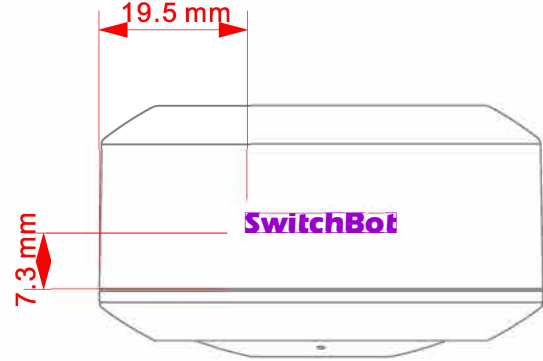

Left

Back

Top

Front

Right

Bottom

Indoor Camera

Pantone Coolgrey 5C