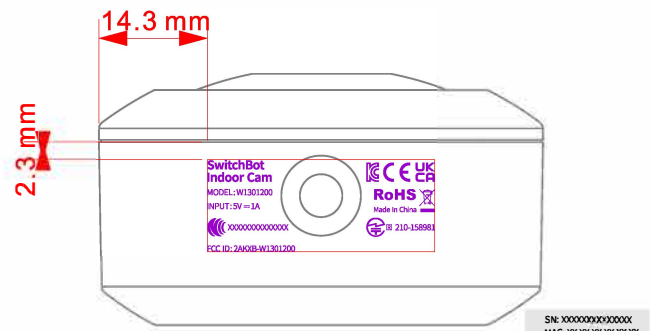

Left

Back

Top

Front

Right

Bottom

Indoor Camera

Pantone Coolgrey 5C