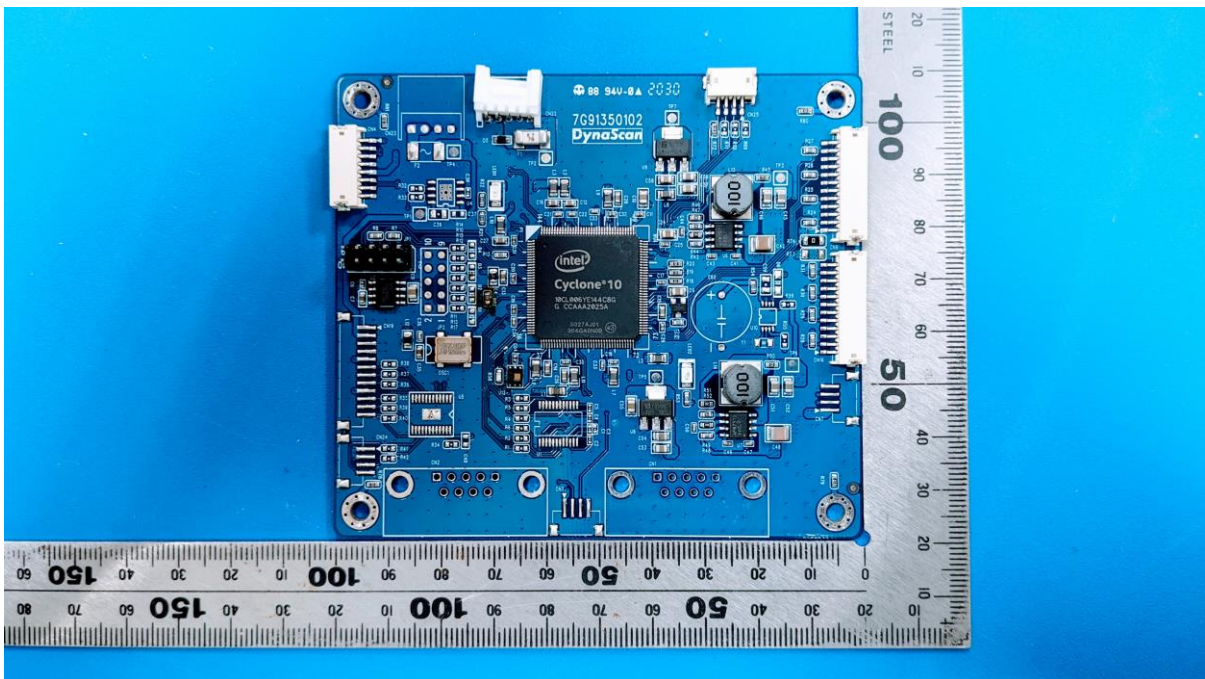

Internal photo of EUT

Host

(Product Name: Display, Model No.: 64426)

Internal photo of EUT

Internal photo of EUT

Antenna 1 (Chain 0)

Internal photo of EUT

Antenna 2 (Chain 1)