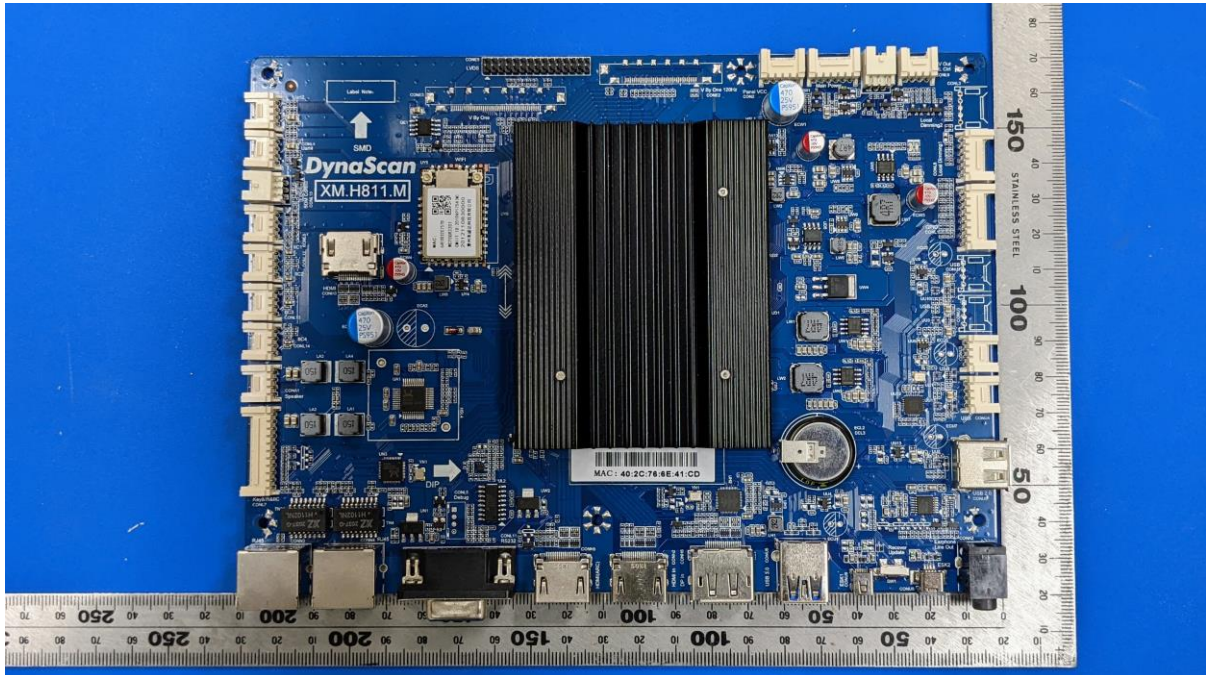

Internal photo of EUT

Host

(Product Name: Display, Model No.: 64426)

Internal photo of EUT

Internal photo of EUT

Antenna 1 (Chain 0)

Internal photo of EUT

Antenna 2 (Chain 1)