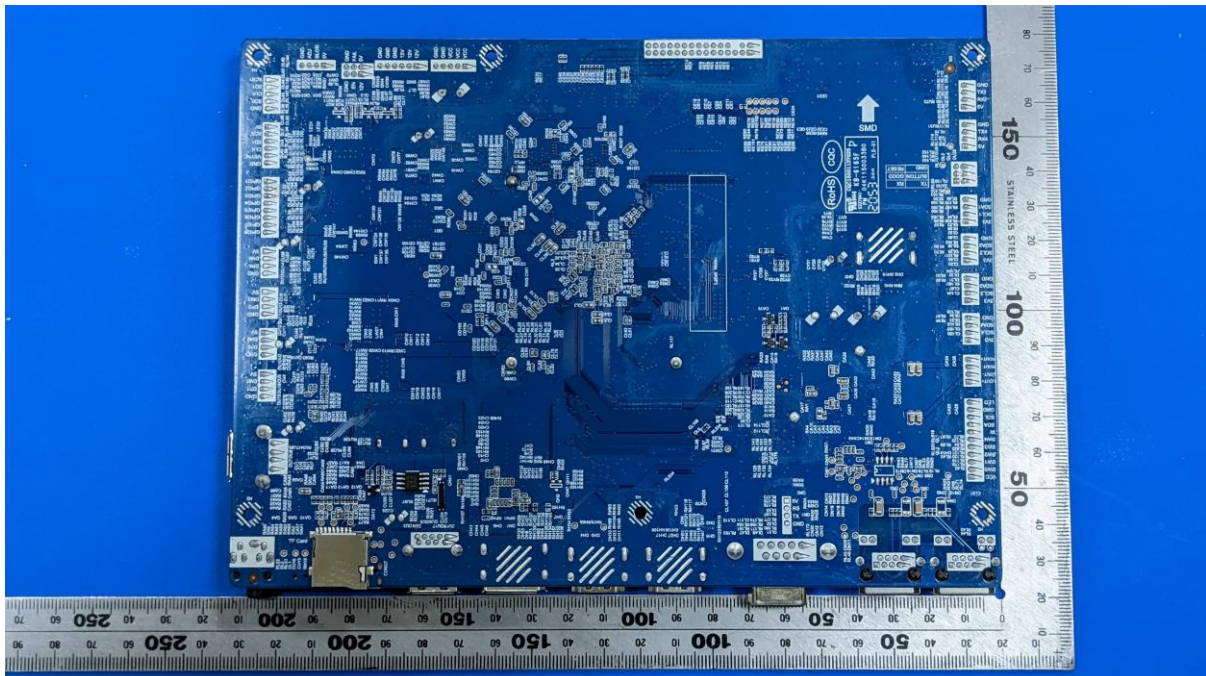

Internal photo of EUT

Host

(Product Name: Display, Model No.: 64426)

Internal photo of EUT

Internal photo of EUT

Antenna 1 (Chain 0)

Internal photo of EUT

Antenna 2 (Chain 1)