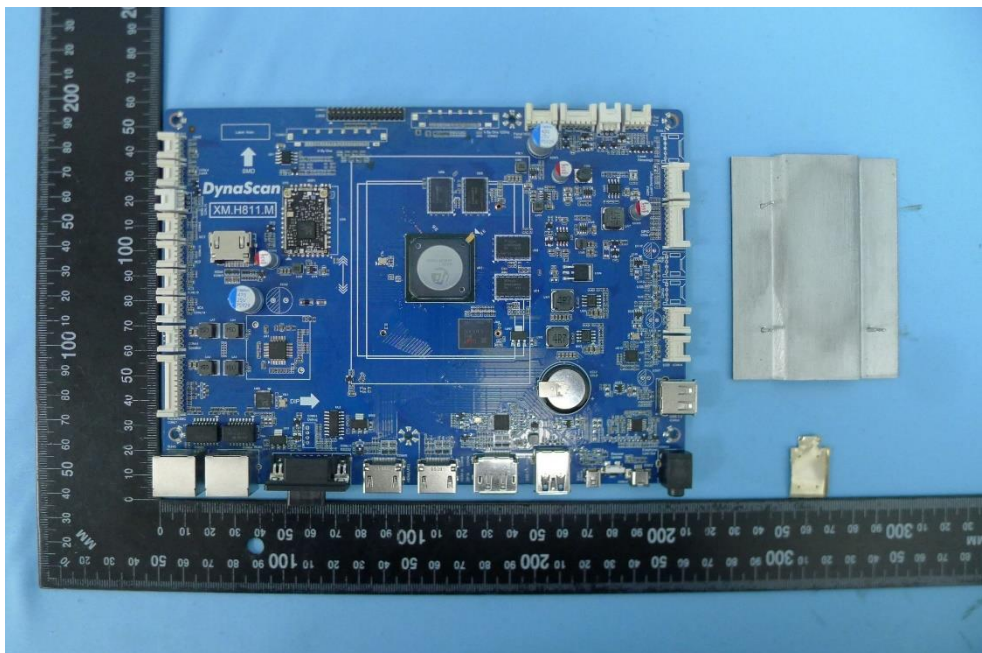

Product: Display

Brand Name: DynaScan

Model Number: 64425

Internal Photograph

(1) EUT Photo

(2) EUT Photo

(3) EUT Photo

(4) EUT Photo

(5) EUT Photo

(6) EUT Photo

(7) EUT Photo

(8) EUT Photo

(9) EUT Photo

(10) EUT Photo

(11) EUT Photo

(12) EUT Photo