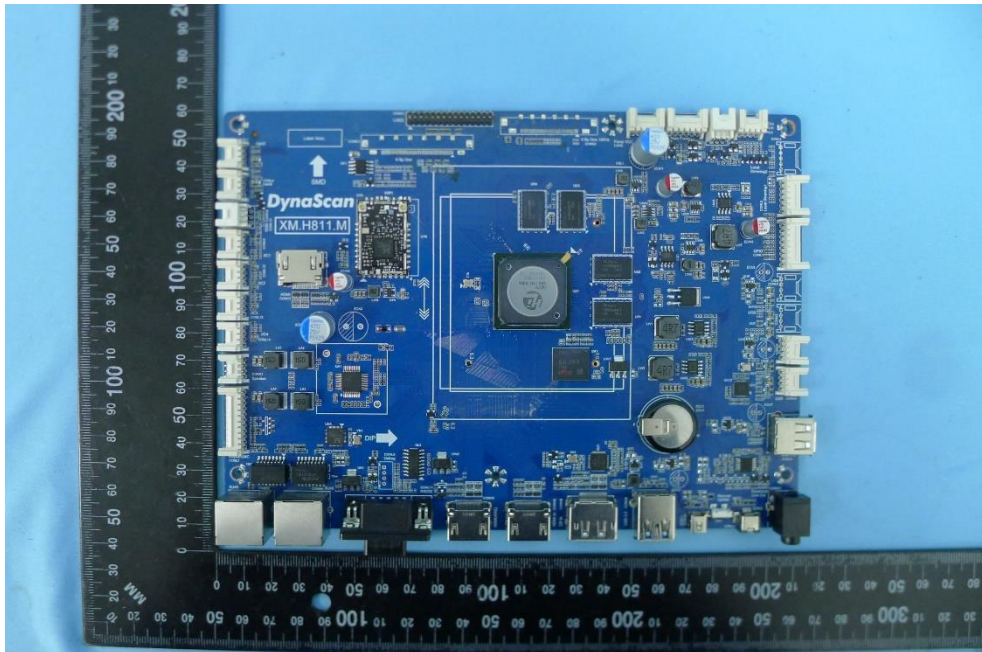

Product: Display

Brand Name: DynaScan

Model Number: 64425

Internal Photograph

(1) EUT Photo

(2) EUT Photo

(3) EUT Photo

(4) EUT Photo

(5) EUT Photo

(6) EUT Photo

(7) EUT Photo

(8) EUT Photo

(9) EUT Photo

(10) EUT Photo

(11) EUT Photo

(12) EUT Photo