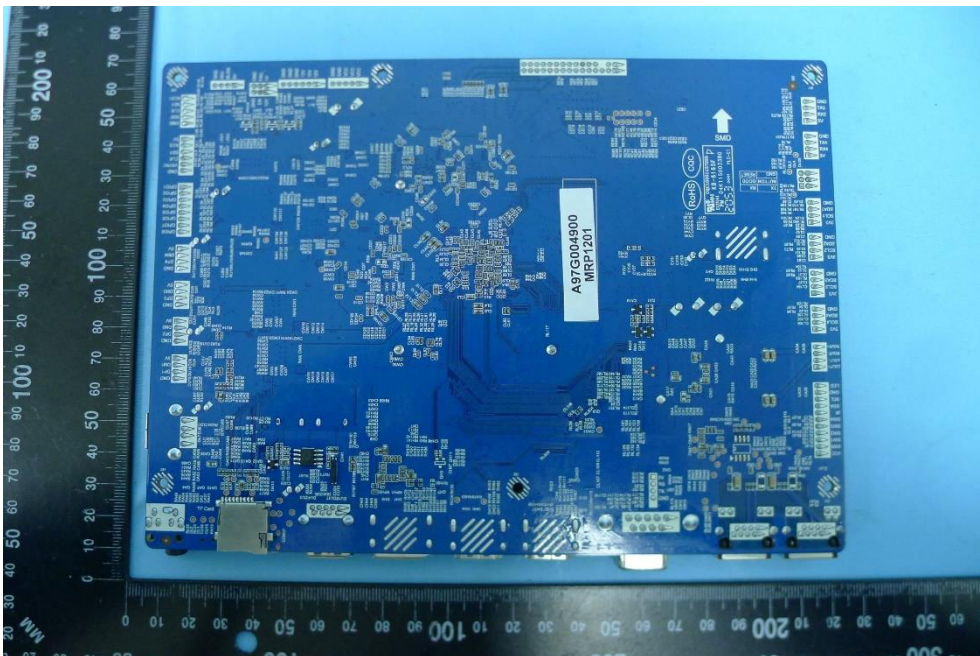

Product: Display

Brand Name: DynaScan

Model Number: 64425

Internal Photograph

(1) EUT Photo

(2) EUT Photo

(3) EUT Photo

(4) EUT Photo

(5) EUT Photo

(6) EUT Photo

(7) EUT Photo

(8) EUT Photo

(9) EUT Photo

(10) EUT Photo

(11) EUT Photo

(12) EUT Photo

(13) EUT Photo

(14) EUT Photo

(15) EUT Photo

(16) EUT Photo

(17) EUT Photo

(18) EUT Photo

(19) EUT Photo

(20) EUT Photo