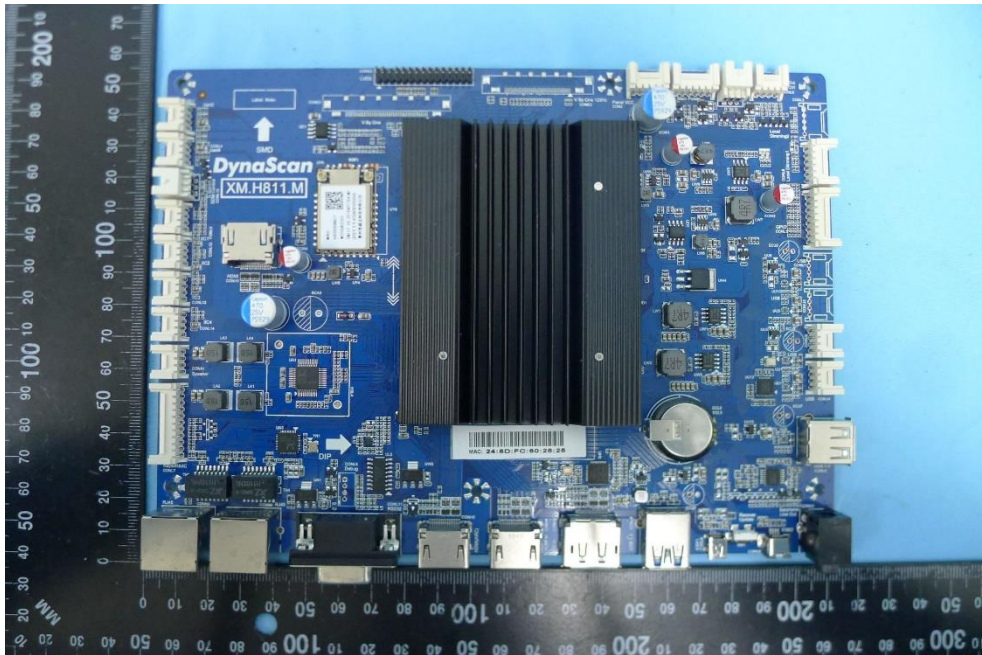

Product: Display

Brand Name: DynaScan

Model Number: 64425

Internal Photograph

(1) EUT Photo

(2) EUT Photo

(3) EUT Photo

(4) EUT Photo

(5) EUT Photo

(6) EUT Photo

(7) EUT Photo

(8) EUT Photo

(9) EUT Photo

(10) EUT Photo

(11) EUT Photo

(12) EUT Photo