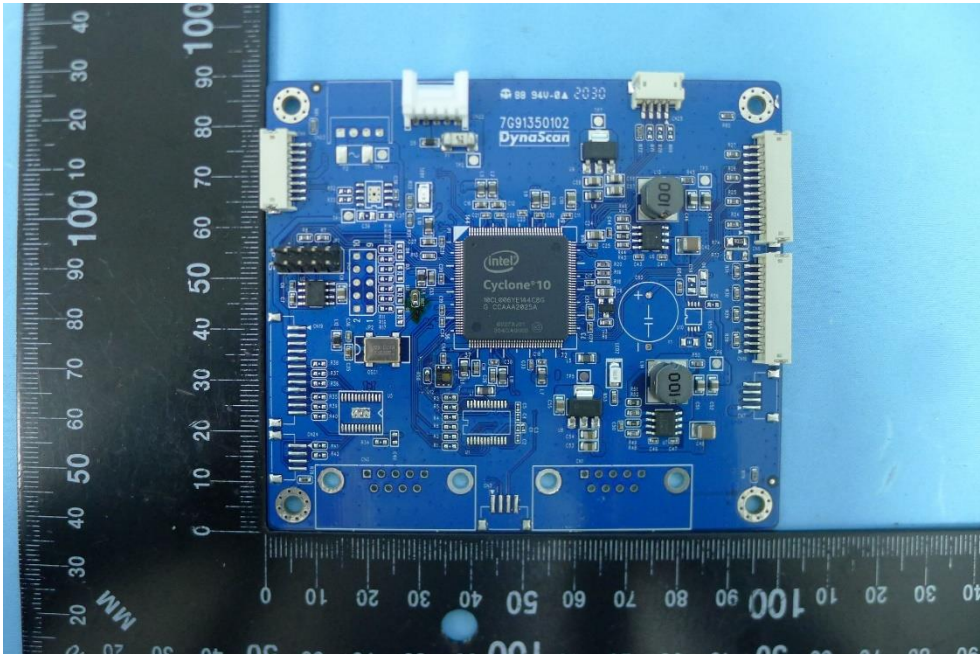

Product: Display

Brand Name: DynaScan

Model Number: 64425

Internal Photograph

(1) EUT Photo

(2) EUT Photo

(3) EUT Photo

(4) EUT Photo

(5) EUT Photo

(6) EUT Photo

(7) EUT Photo

(8) EUT Photo

(9) EUT Photo

(10) EUT Photo

(11) EUT Photo

(12) EUT Photo