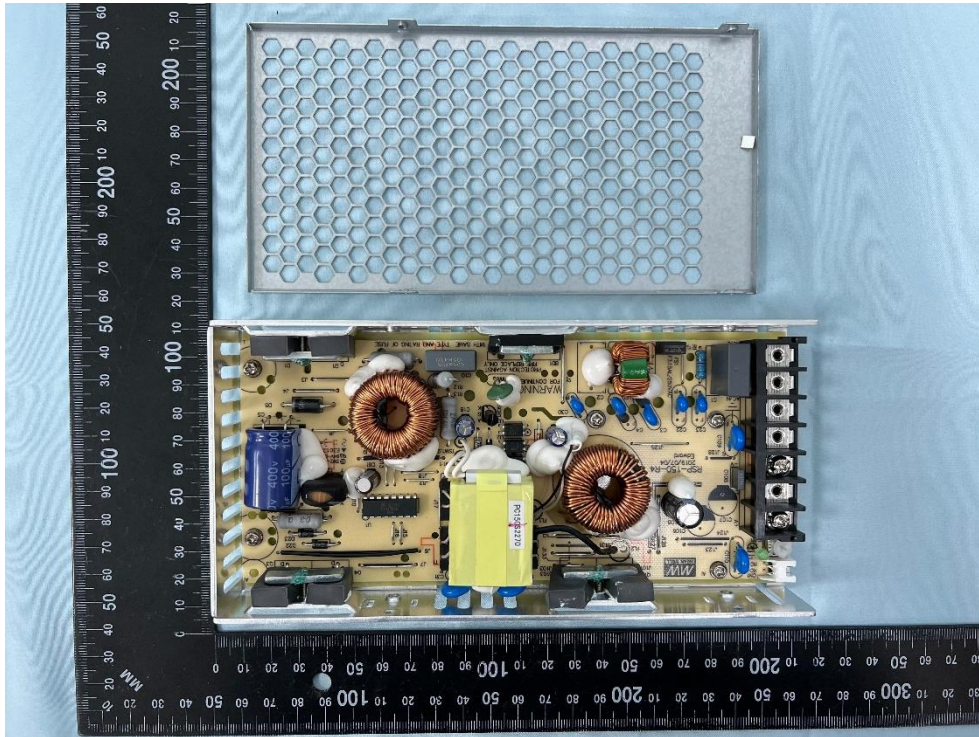

Product: Display

Brand Name: DynaScan

Model Number: 64425

Internal Photograph

(1) EUT Photo

(2) EUT Photo

(3) EUT Photo

(4) EUT Photo

(13) EUT Photo

(14) EUT Photo

(15) EUT Photo

(16) EUT Photo

(17) EUT Photo

(18) EUT Photo

(19) EUT Photo

(20) EUT Photo

(21) EUT Photo

(22) EUT Photo

(23) EUT Photo

(24) EUT Photo

(25) EUT Photo

(26) EUT Photo

(27) EUT Photo

(28) EUT Photo