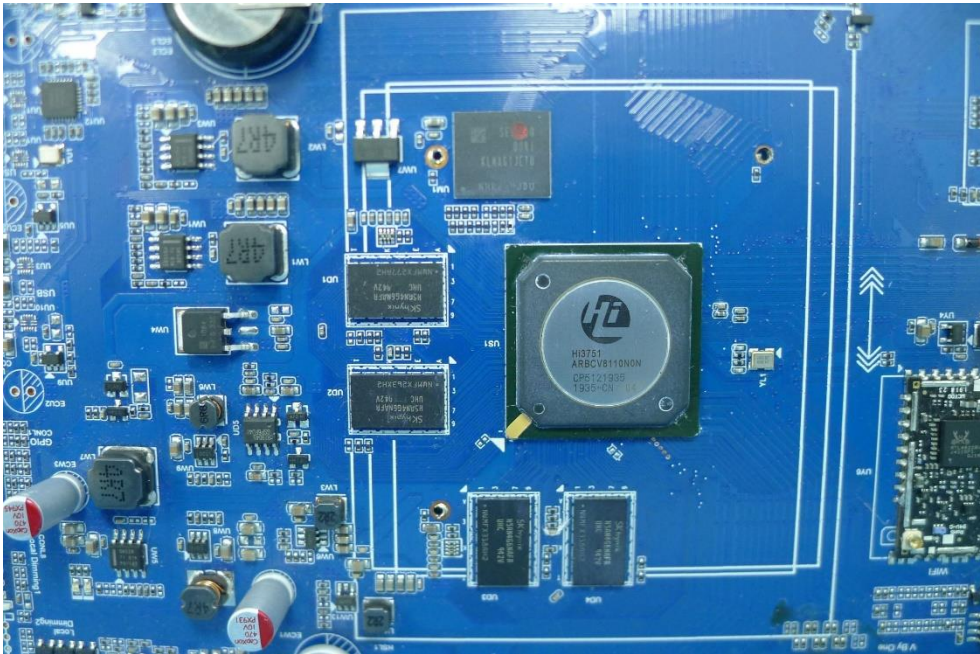

Product: Display

Brand Name: DynaScan

Model Number: 64425

Internal Photograph

(1) EUT Photo

(2) EUT Photo

(3) EUT Photo

(4) EUT Photo

(5) EUT Photo

(6) EUT Photo

(7) EUT Photo

(8) EUT Photo

(9) EUT Photo

(10) EUT Photo

(11) EUT Photo

(12) EUT Photo