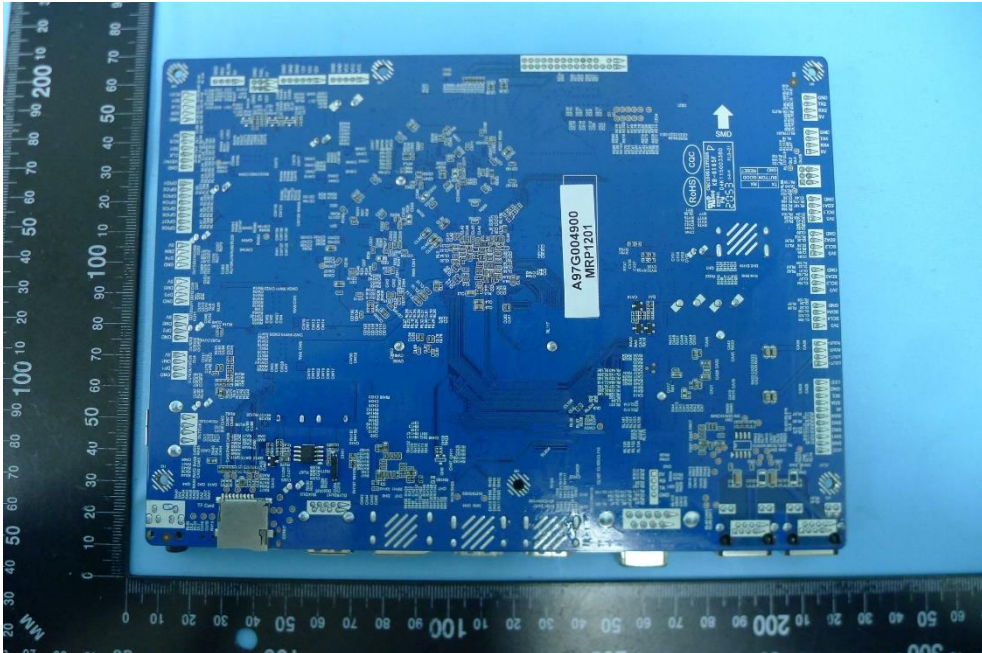

**Product: Display**

**Brand Name: DynaScan**

**Model Number: 64907**

## Internal Photograph

(1) EUT Photo

(2) EUT Photo

(3) EUT Photo

(4) EUT Photo

(5) EUT Photo

(6) EUT Photo

(7) EUT Photo

(8) EUT Photo

(9) EUT Photo

(10) EUT Photo

(11) EUT Photo

(12) EUT Photo

(13) EUT Photo

(14) EUT Photo

(15) EUT Photo