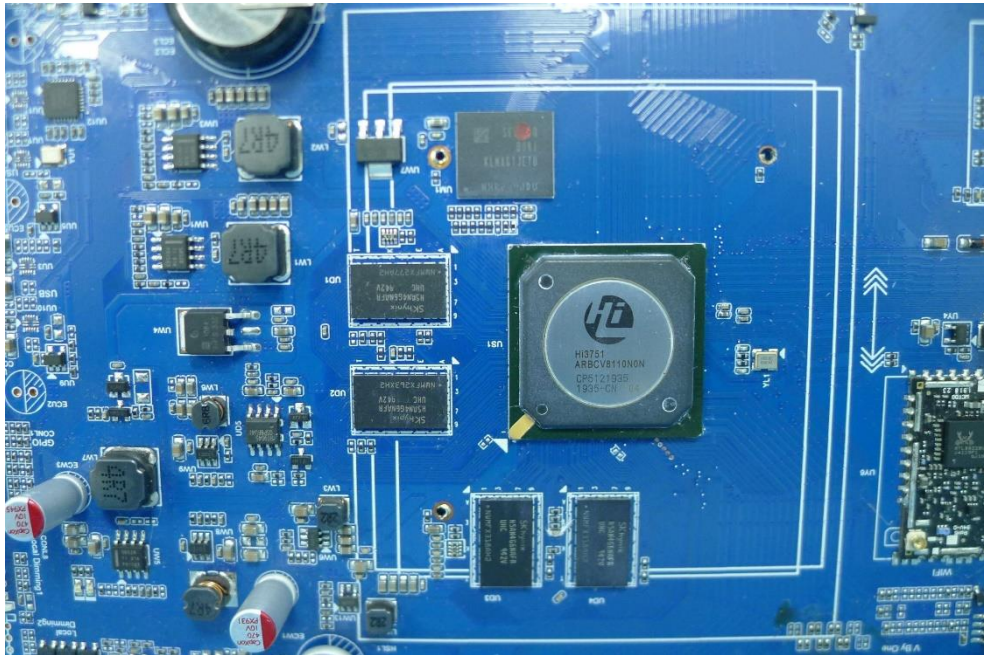

**Product: Display**

**Brand Name: DynaScan**

**Model Number: 64907**

## Internal Photograph

(1) EUT Photo

(2) EUT Photo

(3) EUT Photo

(4) EUT Photo

(5) EUT Photo

(6) EUT Photo

(7) EUT Photo

(8) EUT Photo

(9) EUT Photo

(10) EUT Photo

(11) EUT Photo

(12) EUT Photo

(13) EUT Photo

(14) EUT Photo

(15) EUT Photo