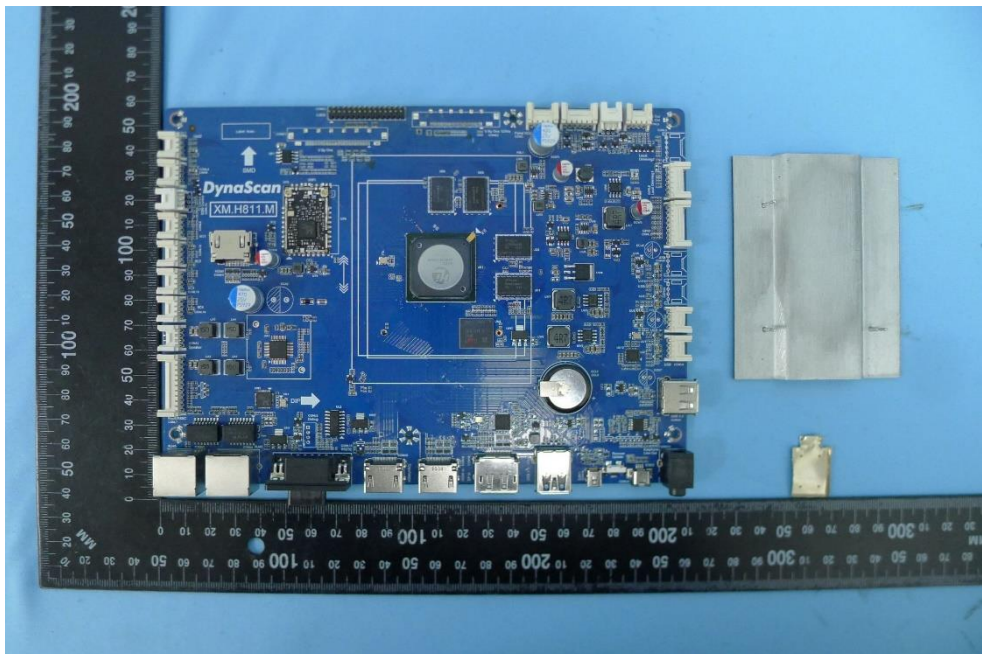

**Product: Display**

**Brand Name: DynaScan**

**Model Number: 64907**

## Internal Photograph

(1) EUT Photo

(2) EUT Photo

(3) EUT Photo

(4) EUT Photo

(5) EUT Photo

(6) EUT Photo

(7) EUT Photo

(8) EUT Photo

(9) EUT Photo

(10) EUT Photo

(11) EUT Photo

(12) EUT Photo

(13) EUT Photo

(14) EUT Photo

(15) EUT Photo