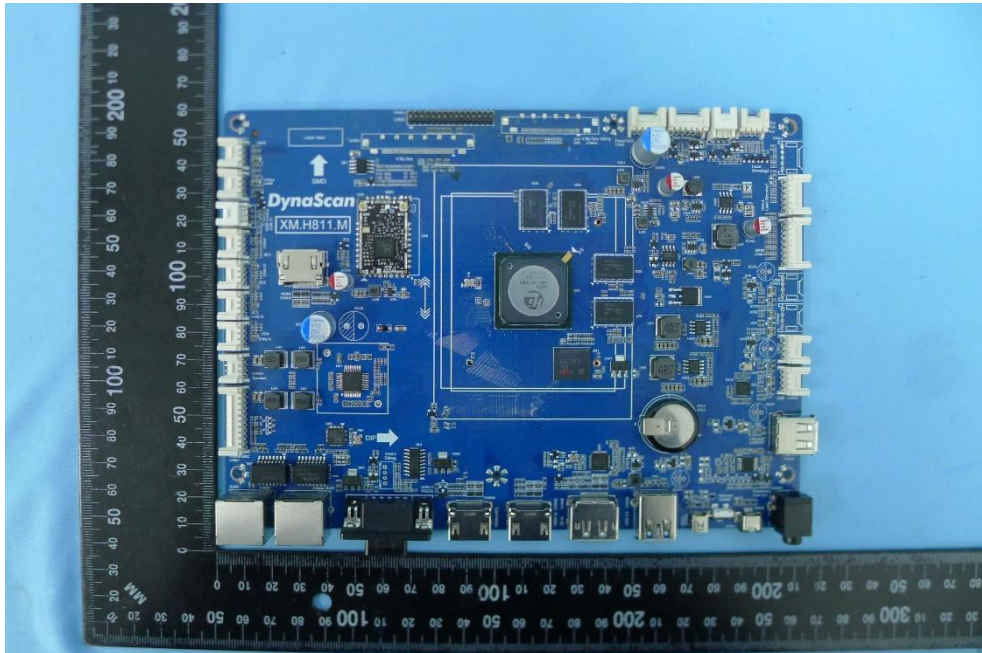

**Product: Display**

**Brand Name: DynaScan**

**Model Number: 64907**

## Internal Photograph

(1) EUT Photo

(2) EUT Photo

(3) EUT Photo

(4) EUT Photo

(5) EUT Photo

(6) EUT Photo

(7) EUT Photo

(8) EUT Photo

(9) EUT Photo

(10) EUT Photo

(11) EUT Photo

(12) EUT Photo

(13) EUT Photo

(14) EUT Photo

(15) EUT Photo