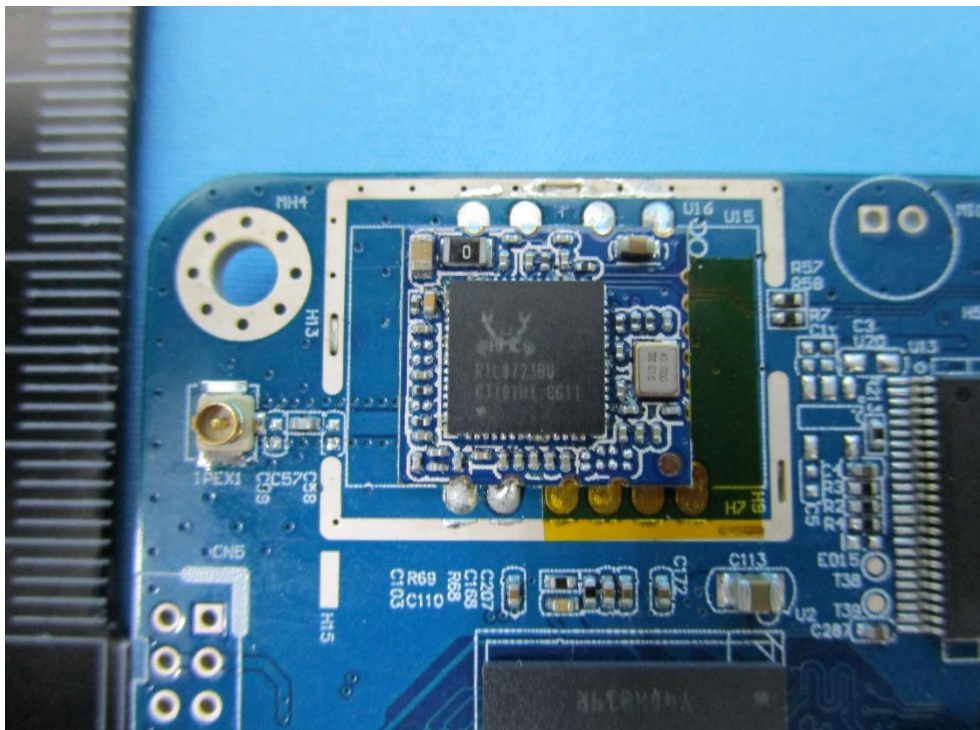

Product	Liquid crystal display devices	Host Product Number	Liquid crystal display devices	FCC ID:
Model No.	PFB201	Host Model No.	DS751LT5	2AKWYPFB201

Internal Photograph

(1) Host Photo (Product Number: Liquid crystal display devices; Model Number : DS751LT5)

(2) Module Photo

Product	Liquid crystal display devices	Host Product Number	Liquid crystal display devices	FCC ID: 2AKWYPFB201
Model No.	PFB201	Host Model No.	DS751LT5	

(3) Module Photo

(4) Module Photo

Product	Liquid crystal display devices	Host Product Number	Liquid crystal display devices	FCC ID: 2AKWYPFB201
Model No.	PFB201	Host Model No.	DS751LT5	

(5) Module Photo

(6) Module Photo

Product	Liquid crystal display devices	Host Product Number	Liquid crystal display devices	FCC ID:
Model No.	PFB201	Host Model No.	DS751LT5	2AKWYPFB201

(7) Module Photo