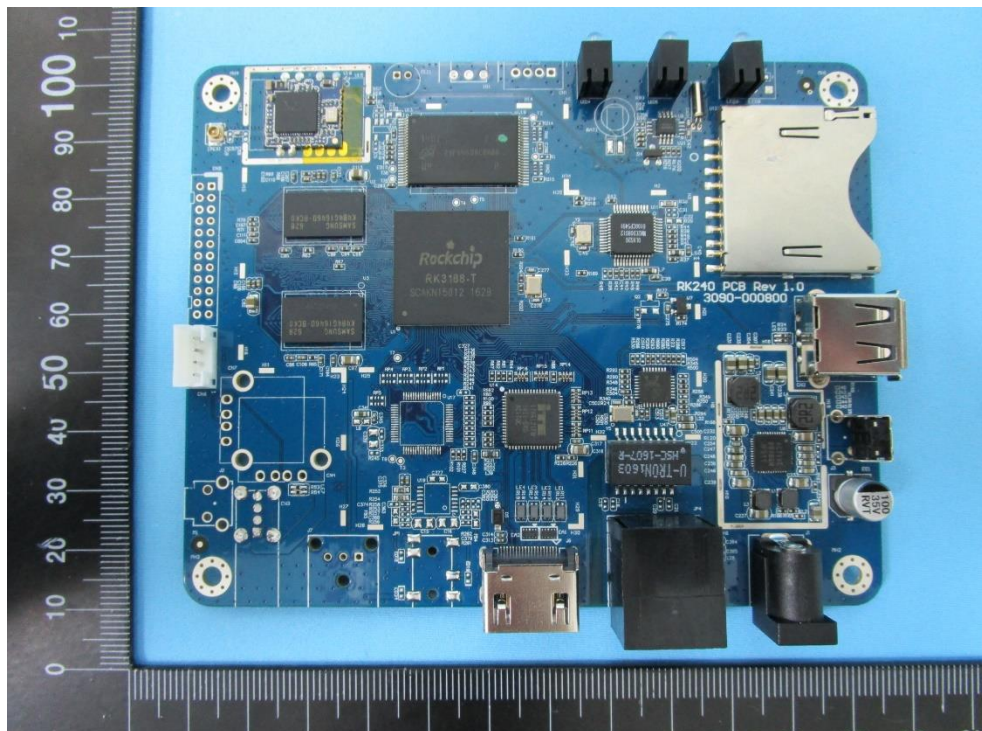

Product	Liquid crystal display devices	Host Product Number	Liquid crystal display devices	FCC ID:
Model No.	PFB201	Host Model No.	DS751LT5	2AKWYPFB201

Internal Photograph

(1) Host Photo (Product Number: Liquid crystal display devices; Model Number : DS751LT5)

(2) Module Photo

Product	Liquid crystal display devices	Host Product Number	Liquid crystal display devices	FCC ID: 2AKWYPFB201
Model No.	PFB201	Host Model No.	DS751LT5	

(3) Module Photo

(4) Module Photo

Product	Liquid crystal display devices	Host Product Number	Liquid crystal display devices	FCC ID: 2AKWYPFB201
Model No.	PFB201	Host Model No.	DS751LT5	