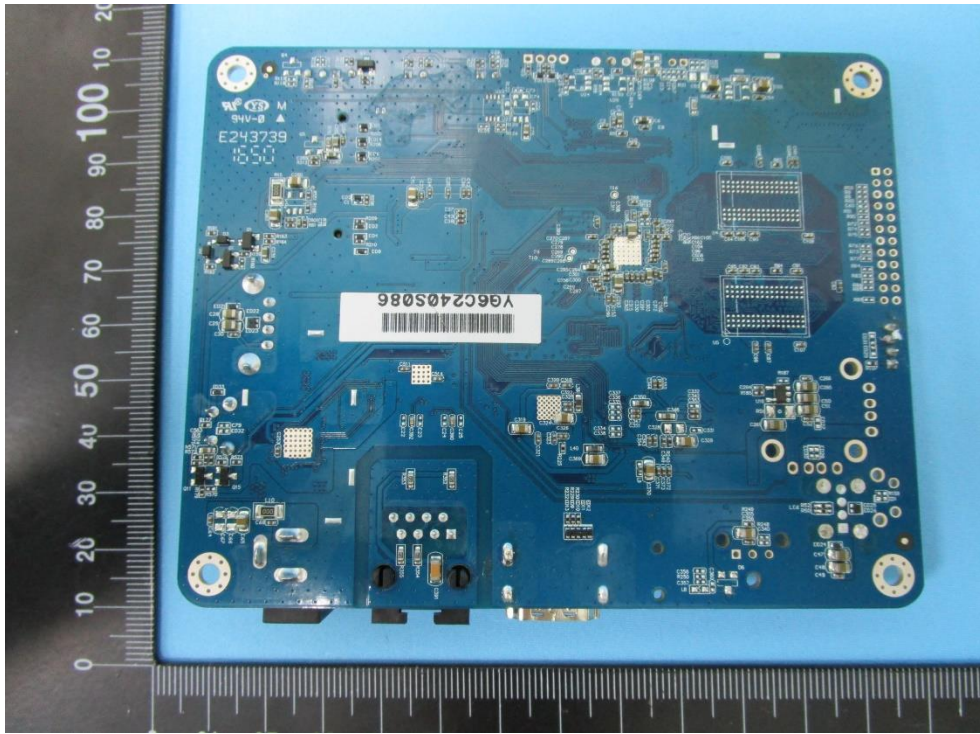

Product	Liquid crystal display devices	Host Product Number	Liquid crystal display devices	FCC ID:
Model No.	PFB201	Host Model No.	DS751LT5	2AKWYPFB201

Internal Photograph

(1) Host Photo (Product Number: Liquid crystal display devices; Model Number : DS751LT5)

(2) Module Photo

Product	Liquid crystal display devices	Host Product Number	Liquid crystal display devices	FCC ID: 2AKWYPFB201
Model No.	PFB201	Host Model No.	DS751LT5	

(3) Module Photo

(4) Module Photo

Product	Liquid crystal display devices	Host Product Number	Liquid crystal display devices	FCC ID: 2AKWYPFB201
Model No.	PFB201	Host Model No.	DS751LT5	

(5) Module Photo

(6) Module Photo

Product	Liquid crystal display devices	Host Product Number	Liquid crystal display devices	FCC ID:
Model No.	PFB201	Host Model No.	DS751LT5	2AKWYPFB201

(7) Module Photo