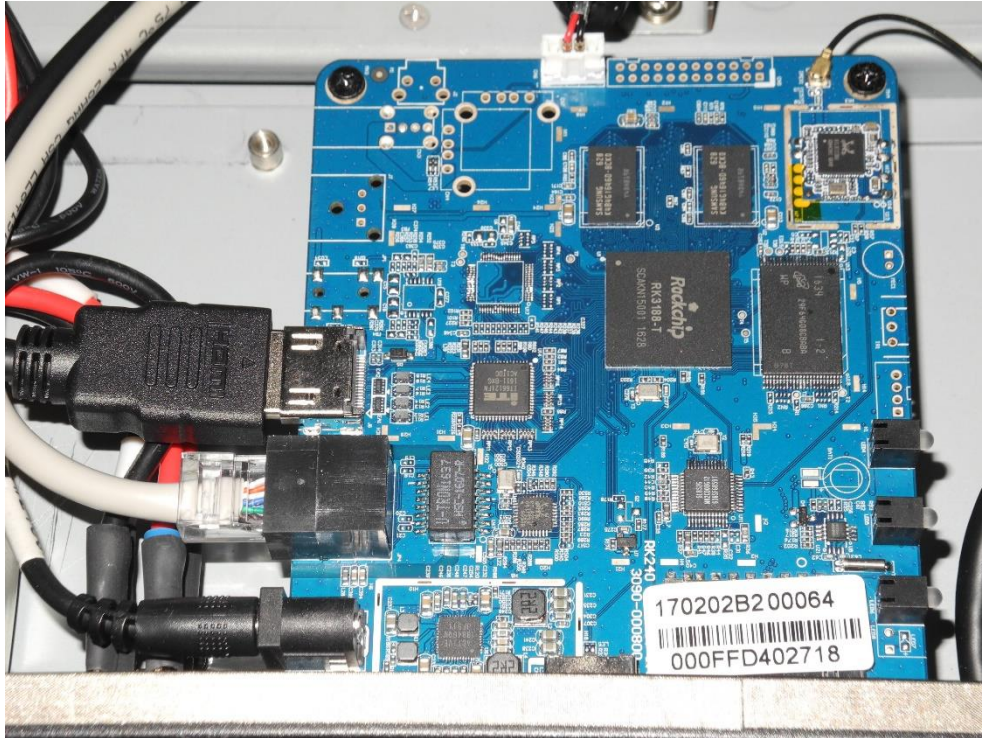

Product	Liquid crystal display devices	Host Product Number	Liquid crystal display devices	FCC ID:
Model No.	PFB201	Host Model No.	DS751LT5	2AKWYPFB201

Internal Photograph

(1) Host Photo (Product Number: Liquid crystal display devices; Model Number : DS751LT5)

(2) Module Photo

Product	Liquid crystal display devices	Host Product Number	Liquid crystal display devices	FCC ID: 2AKWYPFB201
Model No.	PFB201	Host Model No.	DS751LT5	

(3) Module Photo

(4) Module Photo

Product	Liquid crystal display devices	Host Product Number	Liquid crystal display devices	FCC ID: 2AKWYPFB201
Model No.	PFB201	Host Model No.	DS751LT5	

(5) Module Photo

(6) Module Photo

Product	Liquid crystal display devices	Host Product Number	Liquid crystal display devices	FCC ID:
Model No.	PFB201	Host Model No.	DS751LT5	2AKWYPFB201

(7) Module Photo