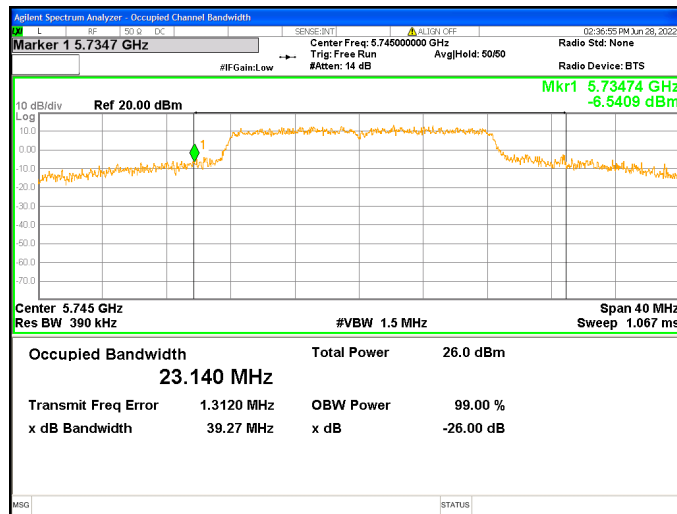

Chain3 : 99% Occupied Bandwidth @ 802.11a Mode Ch149