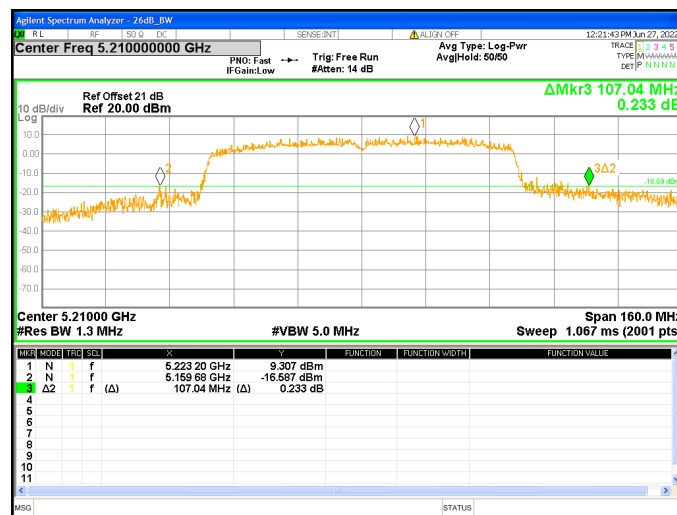

Chain3 : Emission Bandwidth-26dB @ 802.11ac(VHT40) Mode Ch38

Chain3 : Emission Bandwidth-26dB @ 802.11ac(VHT40) Mode Ch46

Chain3 : Emission Bandwidth-26dB @ 802.11ac(VHT40) Mode Ch151

Chain3 : Emission Bandwidth-26dB @ 802.11ac(VHT40) Mode Ch159

Chain0 : Emission Bandwidth-26dB @ 802.11ac(VHT80) Mode Ch42

Chain0 : Emission Bandwidth-26dB @ 802.11ac(VHT80) Mode Ch155

Chain1 : Emission Bandwidth-26dB @ 802.11ac(VHT80) Mode Ch42

Chain1 : Emission Bandwidth-26dB @ 802.11ac(VHT80) Mode Ch155