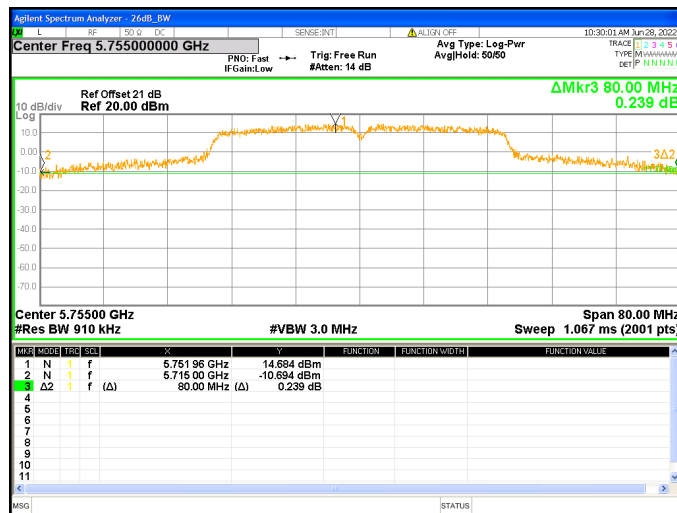

Chain2 : Emission Bandwidth-26dB @ 802.11ac(VHT20) Mode Ch157

Chain2 : Emission Bandwidth-26dB @ 802.11ac(VHT20) Mode Ch165

Chain3 : Emission Bandwidth-26dB @ 802.11ac(VHT20) Mode Ch36

Chain3 : Emission Bandwidth-26dB @ 802.11ac(VHT20) Mode Ch44

Chain3 : Emission Bandwidth-26dB @ 802.11ac(VHT20) Mode Ch48

Chain3 : Emission Bandwidth-26dB @ 802.11ac(VHT20) Mode Ch149

Chain3 : Emission Bandwidth-26dB @ 802.11ac(VHT20) Mode Ch157

Chain3 : Emission Bandwidth-26dB @ 802.11ac(VHT20) Mode Ch165

Chain0 : Emission Bandwidth-26dB @ 802.11ac(VHT40) Mode Ch38

Chain0 : Emission Bandwidth-26dB @ 802.11ac(VHT40) Mode Ch46

Chain0 : Emission Bandwidth-26dB @ 802.11ac(VHT40) Mode Ch151

Chain0 : Emission Bandwidth-26dB @ 802.11ac(VHT40) Mode Ch159