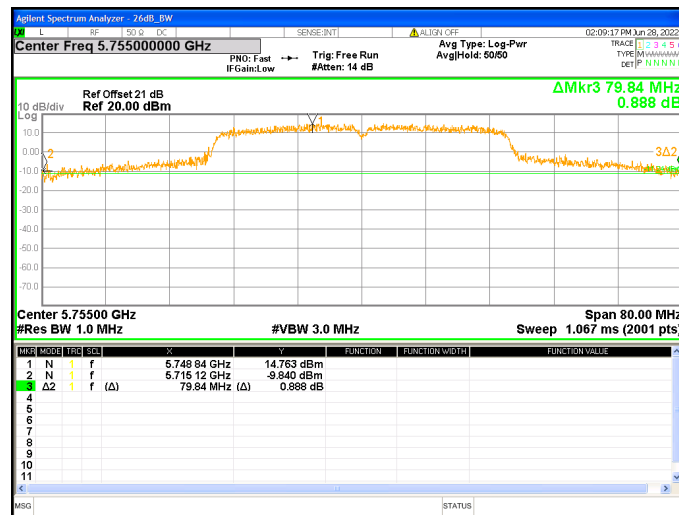

Chain1 : Emission Bandwidth-26dB @ 802.11ac(VHT40) Mode Ch38

Chain1 : Emission Bandwidth-26dB @ 802.11ac(VHT40) Mode Ch46

Chain1 : Emission Bandwidth-26dB @ 802.11ac(VHT40) Mode Ch151

Chain1 : Emission Bandwidth-26dB @ 802.11ac(VHT40) Mode Ch159

Chain2 : Emission Bandwidth-26dB @ 802.11ac(VHT40) Mode Ch38

Chain2 : Emission Bandwidth-26dB @ 802.11ac(VHT40) Mode Ch46

Chain2 : Emission Bandwidth-26dB @ 802.11ac(VHT40) Mode Ch151

Chain2 : Emission Bandwidth-26dB @ 802.11ac(VHT40) Mode Ch159