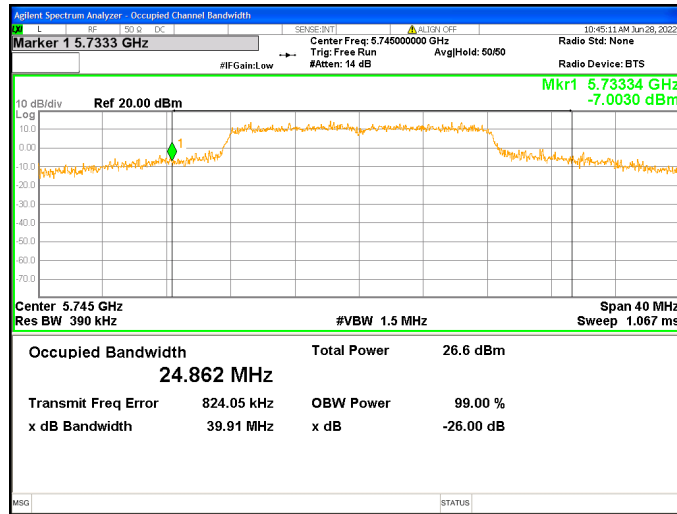

Chain1 : 99% Occupied Bandwidth @ 802.11a Mode Ch149