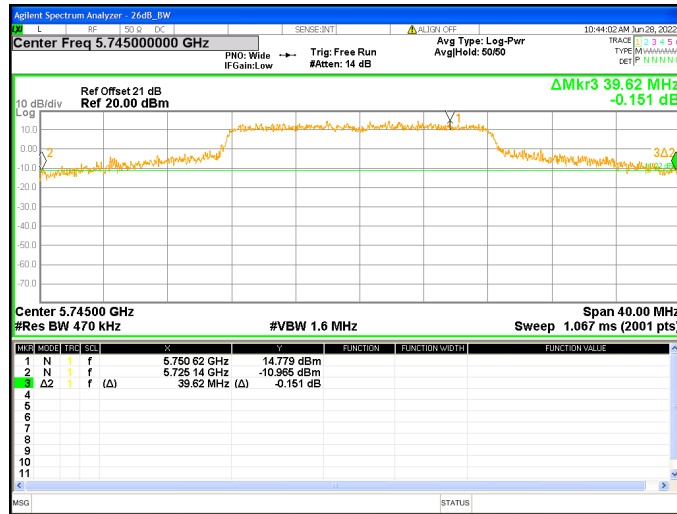

Chain0 : Emission Bandwidth-26dB @ 802.11a Mode Ch36

Chain0 : Emission Bandwidth-26dB @ 802.11a Mode Ch44

Chain0 : Emission Bandwidth-26dB @ 802.11a Mode Ch48

Chain0 : Emission Bandwidth-26dB @ 802.11a Mode Ch149

Chain0 : Emission Bandwidth-26dB @ 802.11a Mode Ch157

Chain0 : Emission Bandwidth-26dB @ 802.11a Mode Ch165

Chain1 : Emission Bandwidth-26dB @ 802.11a Mode Ch36

Chain1 : Emission Bandwidth-26dB @ 802.11a Mode Ch44

Chain1 : Emission Bandwidth-26dB @ 802.11a Mode Ch48

Chain1 : Emission Bandwidth-26dB @ 802.11a Mode Ch149

Chain1 : Emission Bandwidth-26dB @ 802.11a Mode Ch157

Chain1 : Emission Bandwidth-26dB @ 802.11a Mode Ch165