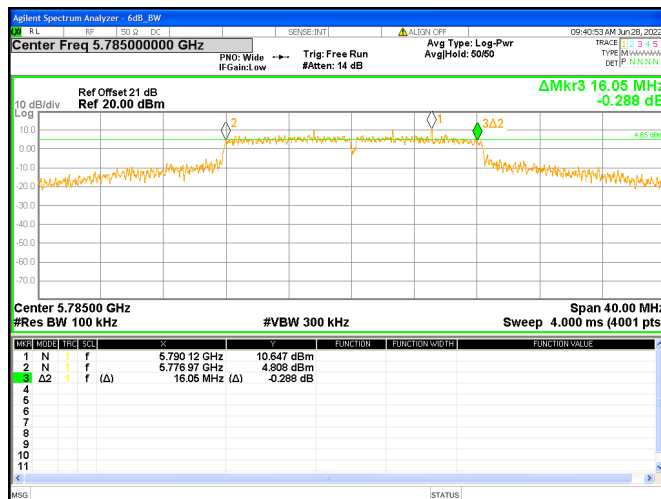

Chain0 : 6dB Bandwidth @ 802.11a Mode Ch157