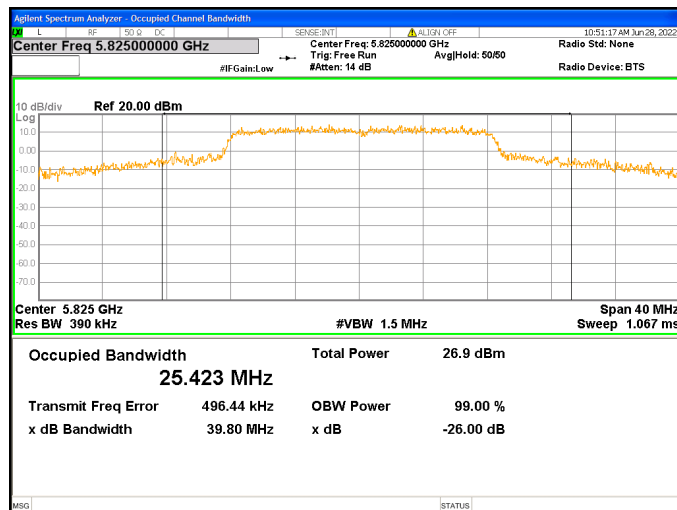

Chain1 : 99% Occupied Bandwidth @ 802.11a Mode Ch48

Chain1 : 99% Occupied Bandwidth @ 802.11a Mode Ch149

Chain1 : 99% Occupied Bandwidth @ 802.11a Mode Ch157

Chain1 : 99% Occupied Bandwidth @ 802.11a Mode Ch165