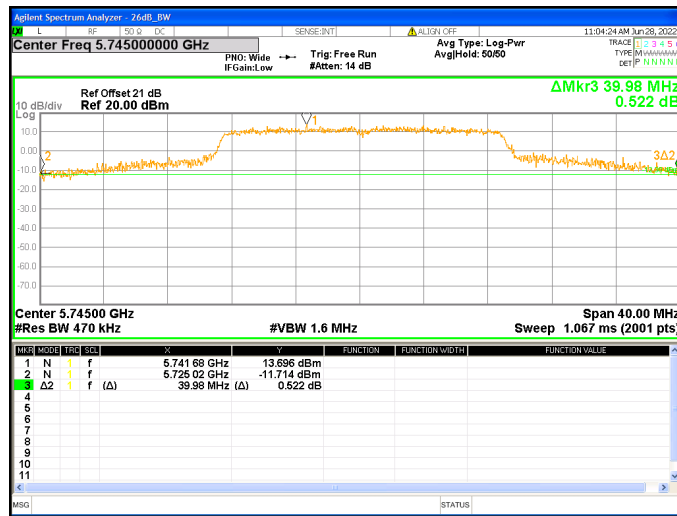

Chain0 : Emission Bandwidth-26dB @ 802.11ac(VHT20) Mode Ch36

Chain0 : Emission Bandwidth-26dB @ 802.11ac(VHT20) Mode Ch44

Chain0 : Emission Bandwidth-26dB @ 802.11ac(VHT20) Mode Ch48

Chain0 : Emission Bandwidth-26dB @ 802.11ac(VHT20) Mode Ch149

Chain0 : Emission Bandwidth-26dB @ 802.11ac(VHT20) Mode Ch157

Chain0 : Emission Bandwidth-26dB @ 802.11ac(VHT20) Mode Ch165

Chain1 : Emission Bandwidth-26dB @ 802.11ac(VHT20) Mode Ch36

Chain1 : Emission Bandwidth-26dB @ 802.11ac(VHT20) Mode Ch44

Chain1 : Emission Bandwidth-26dB @ 802.11ac(VHT20) Mode Ch48

Chain1 : Emission Bandwidth-26dB @ 802.11ac(VHT20) Mode Ch149

Chain1 : Emission Bandwidth-26dB @ 802.11ac(VHT20) Mode Ch157

Chain1 : Emission Bandwidth-26dB @ 802.11ac(VHT20) Mode Ch165