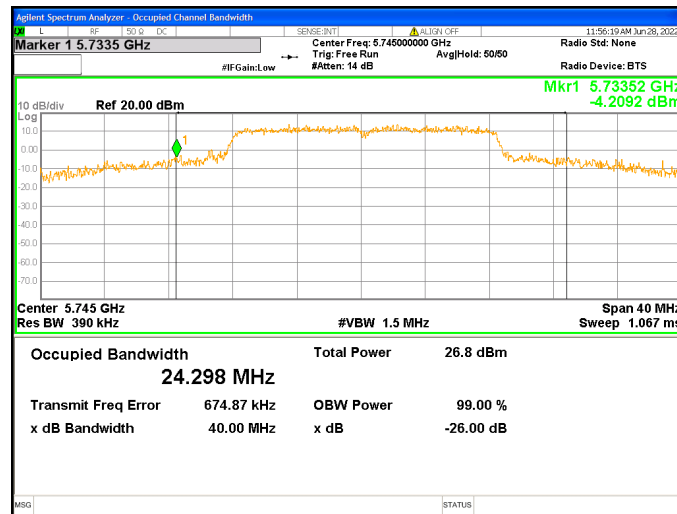

Chain2 : 99% Occupied Bandwidth @ 802.11a Mode Ch36

Chain2 : 99% Occupied Bandwidth @ 802.11a Mode Ch44

Chain2 : 99% Occupied Bandwidth @ 802.11a Mode Ch48

Chain2 : 99% Occupied Bandwidth @ 802.11a Mode Ch149