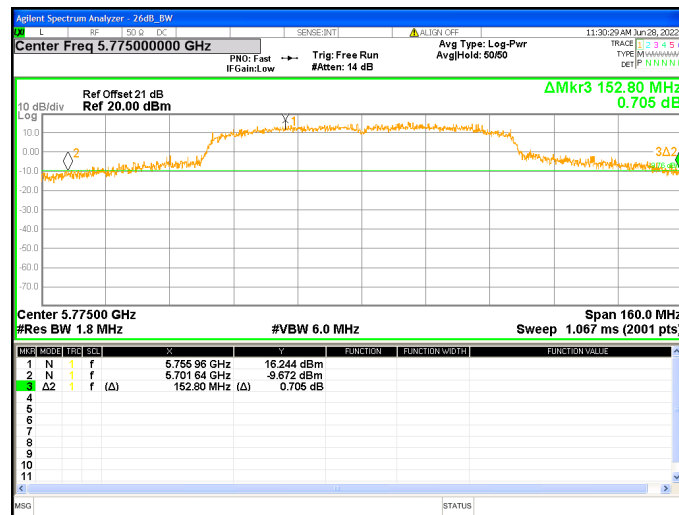

Chain3 : Emission Bandwidth-26dB @ 802.11ac(VHT40) Mode Ch38

Chain3 : Emission Bandwidth-26dB @ 802.11ac(VHT40) Mode Ch46

Chain3 : Emission Bandwidth-26dB @ 802.11ac(VHT40) Mode Ch151

Chain3 : Emission Bandwidth-26dB @ 802.11ac(VHT40) Mode Ch159

Chain0 : Emission Bandwidth-26dB @ 802.11ac(VHT80) Mode Ch42

Chain0 : Emission Bandwidth-26dB @ 802.11ac(VHT80) Mode Ch155

Chain1 : Emission Bandwidth-26dB @ 802.11ac(VHT80) Mode Ch42

Chain1 : Emission Bandwidth-26dB @ 802.11ac(VHT80) Mode Ch155

Chain2 : Emission Bandwidth-26dB @ 802.11ac(VHT80) Mode Ch42

Chain2 : Emission Bandwidth-26dB @ 802.11ac(VHT80) Mode Ch155

Chain3 : Emission Bandwidth-26dB @ 802.11ac(VHT80) Mode Ch42

Chain3 : Emission Bandwidth-26dB @ 802.11ac(VHT80) Mode Ch155