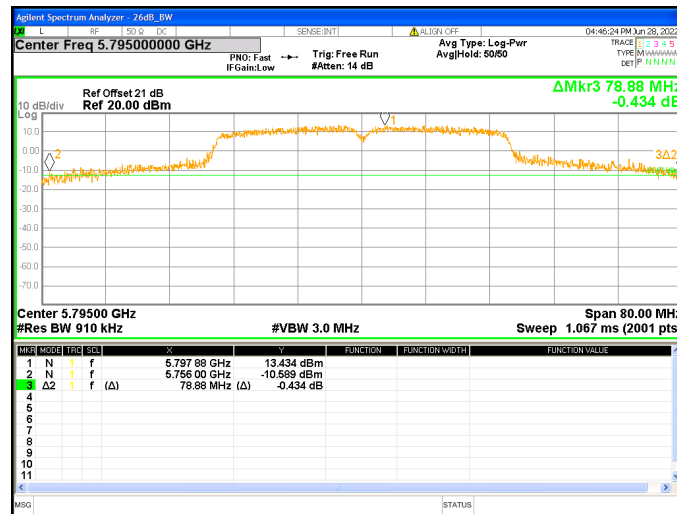

Chain2 : Emission Bandwidth-26dB @ 802.11ac(VHT40) Mode Ch38

Chain2 : Emission Bandwidth-26dB @ 802.11ac(VHT40) Mode Ch46

Chain2 : Emission Bandwidth-26dB @ 802.11ac(VHT40) Mode Ch151

Chain2 : Emission Bandwidth-26dB @ 802.11ac(VHT40) Mode Ch159

Chain3 : Emission Bandwidth-26dB @ 802.11ac(VHT40) Mode Ch38

Chain3 : Emission Bandwidth-26dB @ 802.11ac(VHT40) Mode Ch46

Chain3 : Emission Bandwidth-26dB @ 802.11ac(VHT40) Mode Ch151

Chain3 : Emission Bandwidth-26dB @ 802.11ac(VHT40) Mode Ch159

Chain0 : Emission Bandwidth-26dB @ 802.11ac(VHT80) Mode Ch42

Chain0 : Emission Bandwidth-26dB @ 802.11ac(VHT80) Mode Ch155

Chain1 : Emission Bandwidth-26dB @ 802.11ac(VHT80) Mode Ch42

Chain1 : Emission Bandwidth-26dB @ 802.11ac(VHT80) Mode Ch155