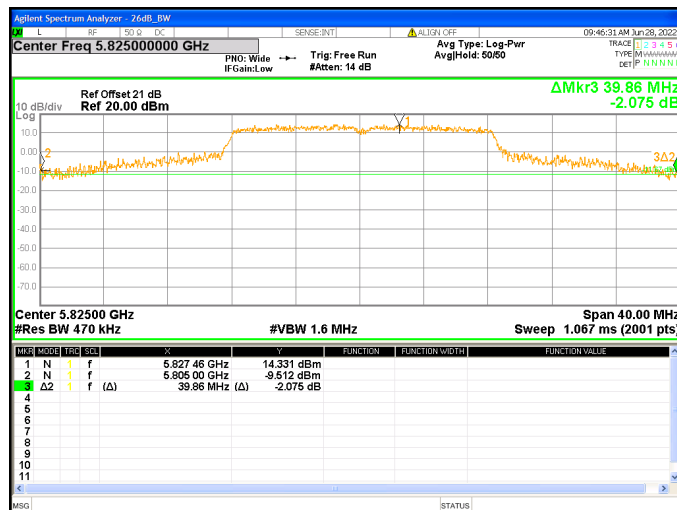

Chain0 : Emission Bandwidth-26dB @ 802.11a Mode Ch36

Chain0 : Emission Bandwidth-26dB @ 802.11a Mode Ch44

Chain0 : Emission Bandwidth-26dB @ 802.11a Mode Ch48

Chain0 : Emission Bandwidth-26dB @ 802.11a Mode Ch149

Chain0 : Emission Bandwidth-26dB @ 802.11a Mode Ch157

Chain0 : Emission Bandwidth-26dB @ 802.11a Mode Ch165

Chain1 : Emission Bandwidth-26dB @ 802.11a Mode Ch36

Chain1 : Emission Bandwidth-26dB @ 802.11a Mode Ch44

Chain1 : Emission Bandwidth-26dB @ 802.11a Mode Ch48

Chain1 : Emission Bandwidth-26dB @ 802.11a Mode Ch149

Chain1 : Emission Bandwidth-26dB @ 802.11a Mode Ch157

Chain1 : Emission Bandwidth-26dB @ 802.11a Mode Ch165