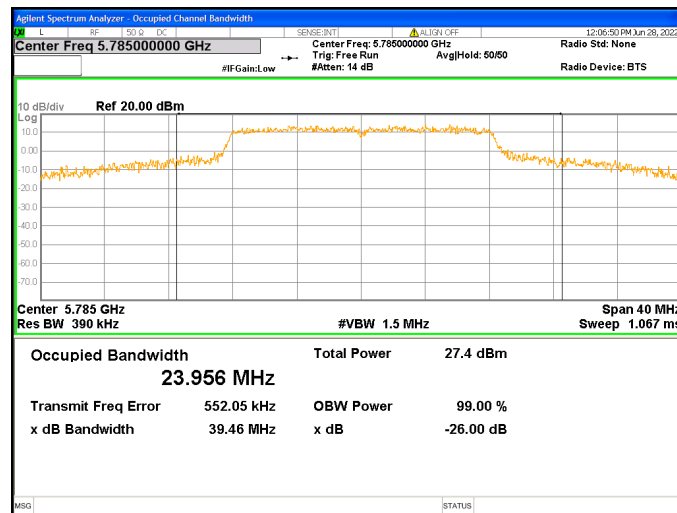

Chain2 : 99% Occupied Bandwidth @ 802.11a Mode Ch157