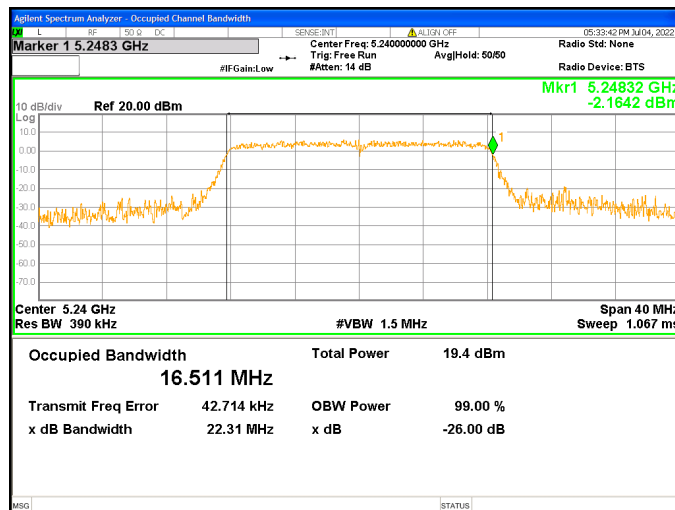

Chain2 : 99% Occupied Bandwidth @ 802.11a Mode Ch48