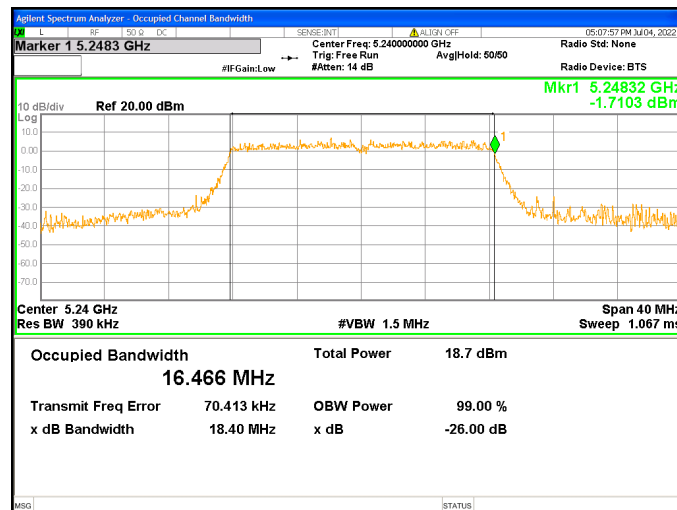

Chain0 : 99% Occupied Bandwidth @ 802.11a Mode Ch157

Chain0 : 99% Occupied Bandwidth @ 802.11a Mode Ch165

Chain1 : 99% Occupied Bandwidth @ 802.11a Mode Ch36

Chain1 : 99% Occupied Bandwidth @ 802.11a Mode Ch44

Chain1 : 99% Occupied Bandwidth @ 802.11a Mode Ch48

Chain1 : 99% Occupied Bandwidth @ 802.11a Mode Ch149

Chain1 : 99% Occupied Bandwidth @ 802.11a Mode Ch157

Chain1 : 99% Occupied Bandwidth @ 802.11a Mode Ch165