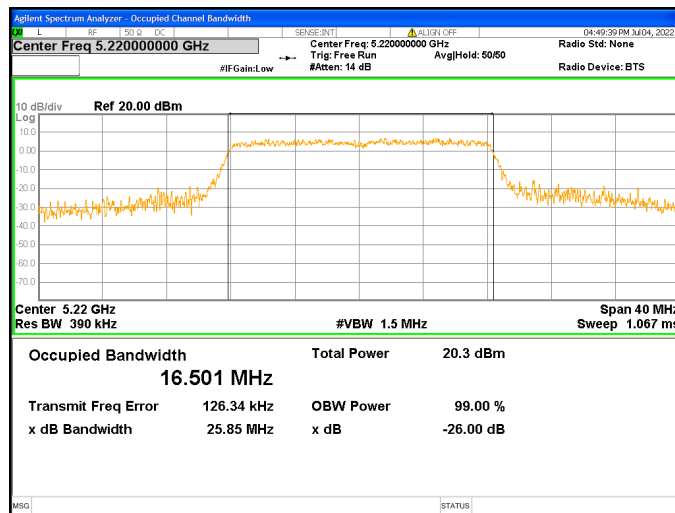

Chain0 : 99% Occupied Bandwidth @ 802.11a Mode Ch44