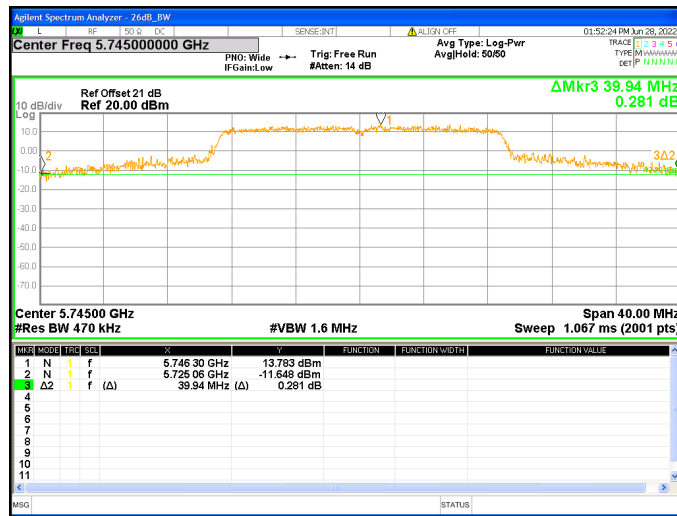

Chain1 : Emission Bandwidth-26dB @ 802.11ac(VHT20) Mode Ch48

Chain1 : Emission Bandwidth-26dB @ 802.11ac(VHT20) Mode Ch149

Chain1 : Emission Bandwidth-26dB @ 802.11ac(VHT20) Mode Ch157

Chain1 : Emission Bandwidth-26dB @ 802.11ac(VHT20) Mode Ch165

Chain2 : Emission Bandwidth-26dB @ 802.11ac(VHT20) Mode Ch36

Chain2 : Emission Bandwidth-26dB @ 802.11ac(VHT20) Mode Ch44

Chain2 : Emission Bandwidth-26dB @ 802.11ac(VHT20) Mode Ch48

Chain2 : Emission Bandwidth-26dB @ 802.11ac(VHT20) Mode Ch149

Chain2 : Emission Bandwidth-26dB @ 802.11ac(VHT20) Mode Ch157

Chain2 : Emission Bandwidth-26dB @ 802.11ac(VHT20) Mode Ch165

Chain3 : Emission Bandwidth-26dB @ 802.11ac(VHT20) Mode Ch36

Chain3 : Emission Bandwidth-26dB @ 802.11ac(VHT20) Mode Ch44