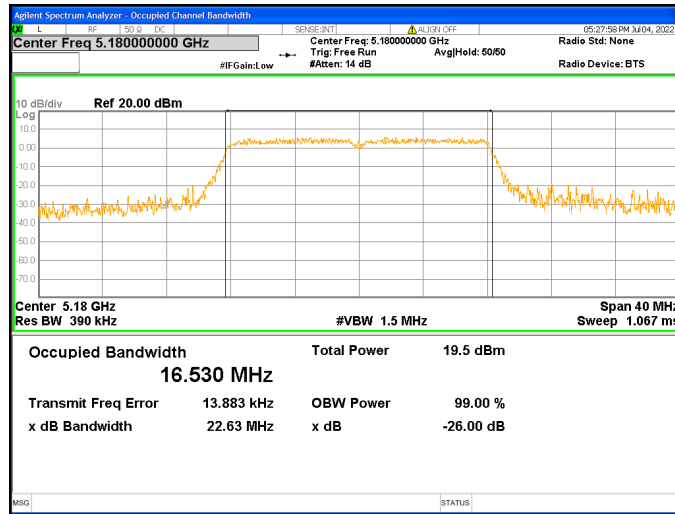

Chain2 : 99% Occupied Bandwidth @ 802.11a Mode Ch36