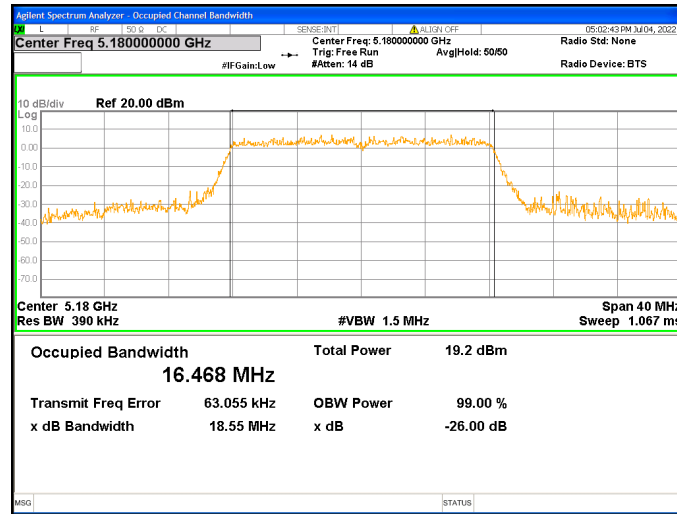

Chain1 : 99% Occupied Bandwidth @ 802.11a Mode Ch36