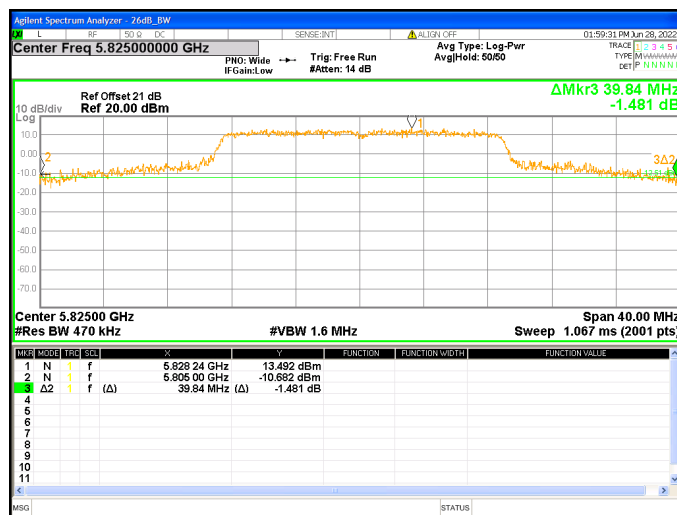

Chain1 : Emission Bandwidth-26dB @ 802.11ac(VHT20) Mode Ch48

Chain1 : Emission Bandwidth-26dB @ 802.11ac(VHT20) Mode Ch149

Chain1 : Emission Bandwidth-26dB @ 802.11ac(VHT20) Mode Ch157

Chain1 : Emission Bandwidth-26dB @ 802.11ac(VHT20) Mode Ch165

Chain2 : Emission Bandwidth-26dB @ 802.11ac(VHT20) Mode Ch36

Chain2 : Emission Bandwidth-26dB @ 802.11ac(VHT20) Mode Ch44

Chain2 : Emission Bandwidth-26dB @ 802.11ac(VHT20) Mode Ch48

Chain2 : Emission Bandwidth-26dB @ 802.11ac(VHT20) Mode Ch149

Chain2 : Emission Bandwidth-26dB @ 802.11ac(VHT20) Mode Ch157

Chain2 : Emission Bandwidth-26dB @ 802.11ac(VHT20) Mode Ch165

Chain3 : Emission Bandwidth-26dB @ 802.11ac(VHT20) Mode Ch36

Chain3 : Emission Bandwidth-26dB @ 802.11ac(VHT20) Mode Ch44