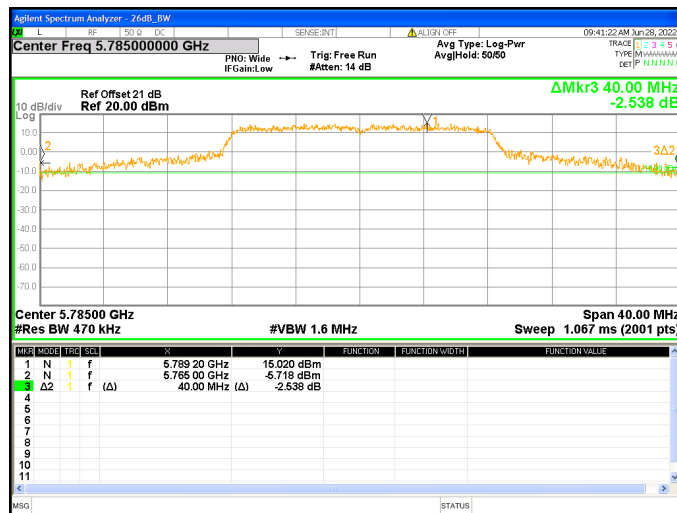

Chain0 : Emission Bandwidth-26dB @ 802.11a Mode Ch36

Chain0 : Emission Bandwidth-26dB @ 802.11a Mode Ch44

Chain0 : Emission Bandwidth-26dB @ 802.11a Mode Ch48

Chain0 : Emission Bandwidth-26dB @ 802.11a Mode Ch149

Chain0 : Emission Bandwidth-26dB @ 802.11a Mode Ch157

Chain0 : Emission Bandwidth-26dB @ 802.11a Mode Ch165

Chain1 : Emission Bandwidth-26dB @ 802.11a Mode Ch36

Chain1 : Emission Bandwidth-26dB @ 802.11a Mode Ch44

Chain1 : Emission Bandwidth-26dB @ 802.11a Mode Ch48

Chain1 : Emission Bandwidth-26dB @ 802.11a Mode Ch149

Chain1 : Emission Bandwidth-26dB @ 802.11a Mode Ch157

Chain1 : Emission Bandwidth-26dB @ 802.11a Mode Ch165