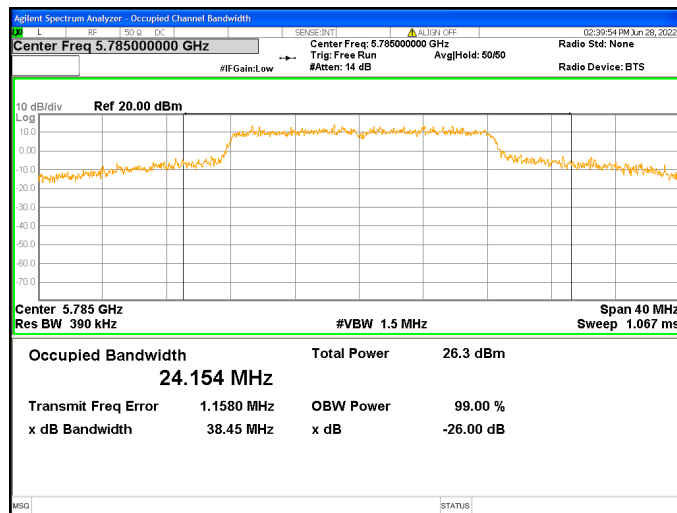

Chain3 : 99% Occupied Bandwidth @ 802.11a Mode Ch157