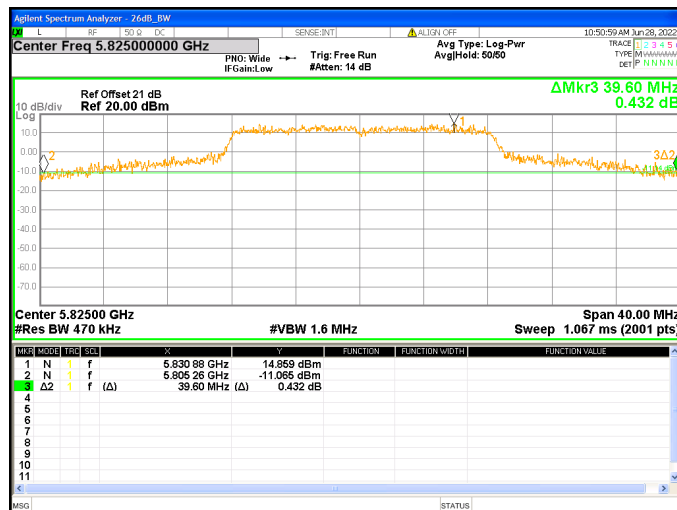

Chain0 : Emission Bandwidth-26dB @ 802.11a Mode Ch157

Chain0 : Emission Bandwidth-26dB @ 802.11a Mode Ch165

Chain1 : Emission Bandwidth-26dB @ 802.11a Mode Ch36

Chain1 : Emission Bandwidth-26dB @ 802.11a Mode Ch44

Chain1 : Emission Bandwidth-26dB @ 802.11a Mode Ch48

Chain1 : Emission Bandwidth-26dB @ 802.11a Mode Ch149

Chain1 : Emission Bandwidth-26dB @ 802.11a Mode Ch157

Chain1 : Emission Bandwidth-26dB @ 802.11a Mode Ch165

Chain2 : Emission Bandwidth-26dB @ 802.11a Mode Ch36

Chain2 : Emission Bandwidth-26dB @ 802.11a Mode Ch44

Chain2 : Emission Bandwidth-26dB @ 802.11a Mode Ch48

Chain2 : Emission Bandwidth-26dB @ 802.11a Mode Ch149

Chain2 : Emission Bandwidth-26dB @ 802.11a Mode Ch157

Chain2 : Emission Bandwidth-26dB @ 802.11a Mode Ch165

Chain3 : Emission Bandwidth-26dB @ 802.11a Mode Ch36

Chain3 : Emission Bandwidth-26dB @ 802.11a Mode Ch44