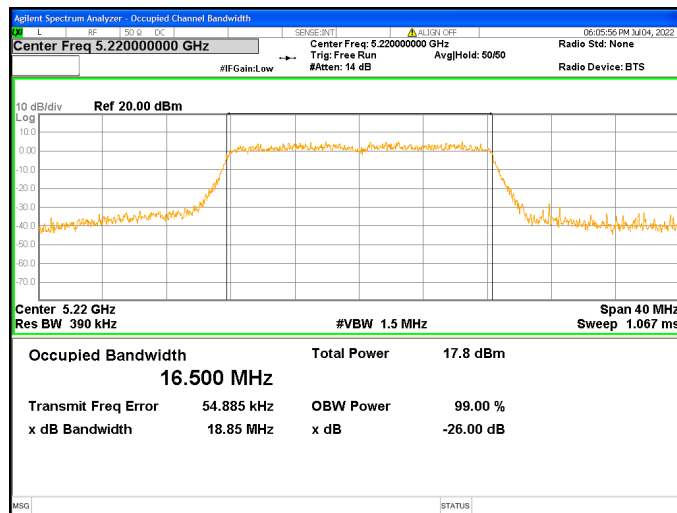

Chain2 : 99% Occupied Bandwidth @ 802.11a Mode Ch157

Chain2 : 99% Occupied Bandwidth @ 802.11a Mode Ch165

Chain3 : 99% Occupied Bandwidth @ 802.11a Mode Ch36

Chain3 : 99% Occupied Bandwidth @ 802.11a Mode Ch44