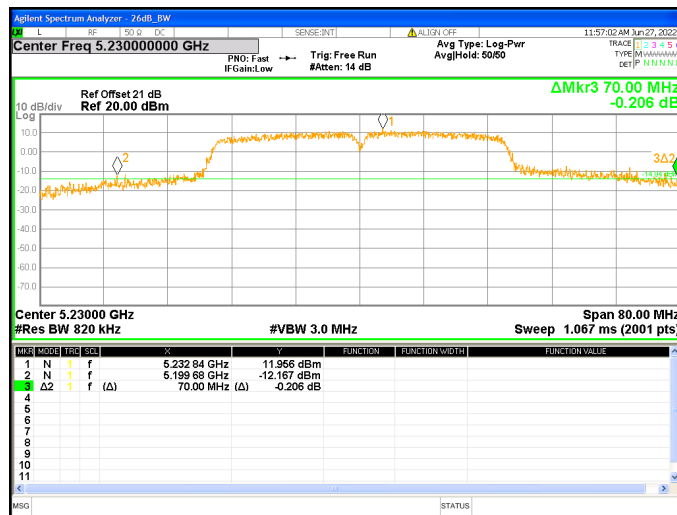

Chain2 : Emission Bandwidth-26dB @ 802.11ac(VHT20) Mode Ch157

Chain2 : Emission Bandwidth-26dB @ 802.11ac(VHT20) Mode Ch165

Chain3 : Emission Bandwidth-26dB @ 802.11ac(VHT20) Mode Ch36

Chain3 : Emission Bandwidth-26dB @ 802.11ac(VHT20) Mode Ch44

Chain3 : Emission Bandwidth-26dB @ 802.11ac(VHT20) Mode Ch48

Chain3 : Emission Bandwidth-26dB @ 802.11ac(VHT20) Mode Ch149

Chain3 : Emission Bandwidth-26dB @ 802.11ac(VHT20) Mode Ch157

Chain3 : Emission Bandwidth-26dB @ 802.11ac(VHT20) Mode Ch165

Chain0 : Emission Bandwidth-26dB @ 802.11ac(VHT40) Mode Ch38

Chain0 : Emission Bandwidth-26dB @ 802.11ac(VHT40) Mode Ch46

Chain0 : Emission Bandwidth-26dB @ 802.11ac(VHT40) Mode Ch151

Chain0 : Emission Bandwidth-26dB @ 802.11ac(VHT40) Mode Ch159