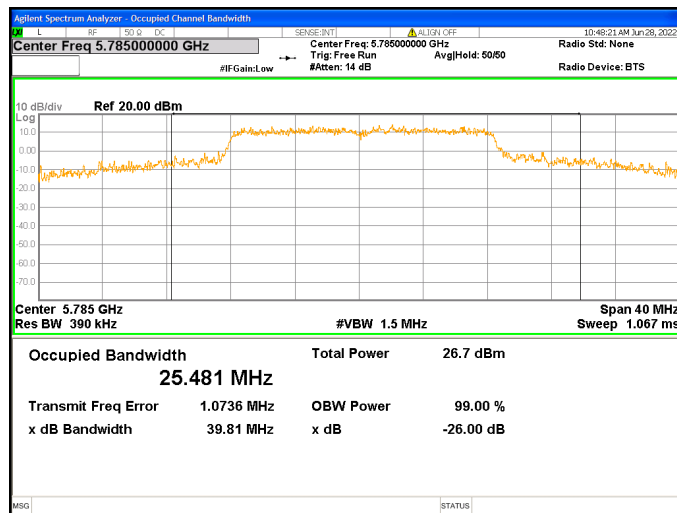

Chain1 : 99% Occupied Bandwidth @ 802.11a Mode Ch157