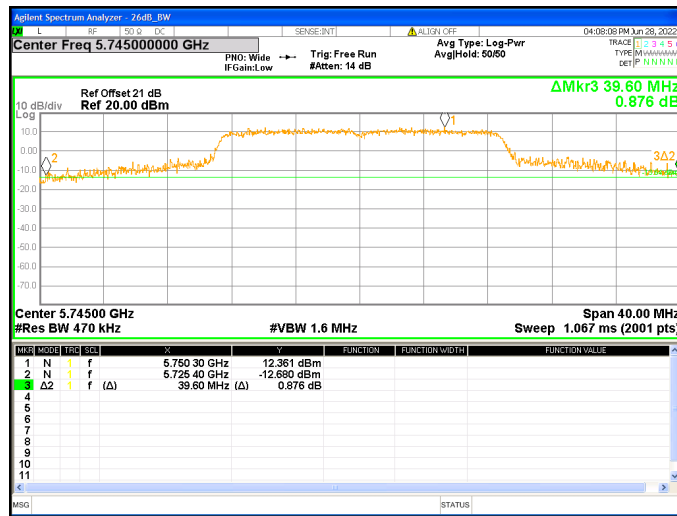

Chain2 : Emission Bandwidth-26dB @ 802.11ac(VHT20) Mode Ch36

Chain2 : Emission Bandwidth-26dB @ 802.11ac(VHT20) Mode Ch44

Chain2 : Emission Bandwidth-26dB @ 802.11ac(VHT20) Mode Ch48

Chain2 : Emission Bandwidth-26dB @ 802.11ac(VHT20) Mode Ch149

Chain2 : Emission Bandwidth-26dB @ 802.11ac(VHT20) Mode Ch157

Chain2 : Emission Bandwidth-26dB @ 802.11ac(VHT20) Mode Ch165

Chain3 : Emission Bandwidth-26dB @ 802.11ac(VHT20) Mode Ch36

Chain3 : Emission Bandwidth-26dB @ 802.11ac(VHT20) Mode Ch44

Chain3 : Emission Bandwidth-26dB @ 802.11ac(VHT20) Mode Ch48

Chain3 : Emission Bandwidth-26dB @ 802.11ac(VHT20) Mode Ch149

Chain3 : Emission Bandwidth-26dB @ 802.11ac(VHT20) Mode Ch157

Chain3 : Emission Bandwidth-26dB @ 802.11ac(VHT20) Mode Ch165