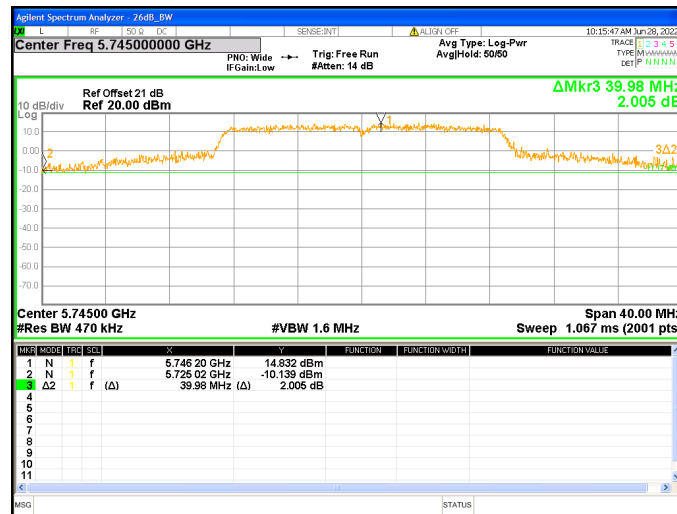

Chain3 : Emission Bandwidth-26dB @ 802.11a Mode Ch48

Chain3 : Emission Bandwidth-26dB @ 802.11a Mode Ch149

Chain3 : Emission Bandwidth-26dB @ 802.11a Mode Ch157

Chain3 : Emission Bandwidth-26dB @ 802.11a Mode Ch165

Chain0 : Emission Bandwidth-26dB @ 802.11ac(VHT20) Mode Ch36

Chain0 : Emission Bandwidth-26dB @ 802.11ac(VHT20) Mode Ch44

Chain0 : Emission Bandwidth-26dB @ 802.11ac(VHT20) Mode Ch48

Chain0 : Emission Bandwidth-26dB @ 802.11ac(VHT20) Mode Ch149

Chain0 : Emission Bandwidth-26dB @ 802.11ac(VHT20) Mode Ch157

Chain0 : Emission Bandwidth-26dB @ 802.11ac(VHT20) Mode Ch165

Chain1 : Emission Bandwidth-26dB @ 802.11ac(VHT20) Mode Ch36

Chain1 : Emission Bandwidth-26dB @ 802.11ac(VHT20) Mode Ch44