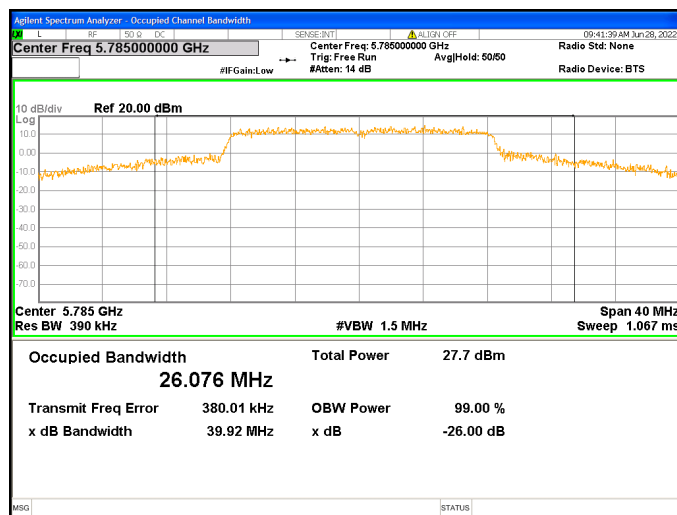

Chain0 : 99% Occupied Bandwidth @ 802.11a Mode Ch157