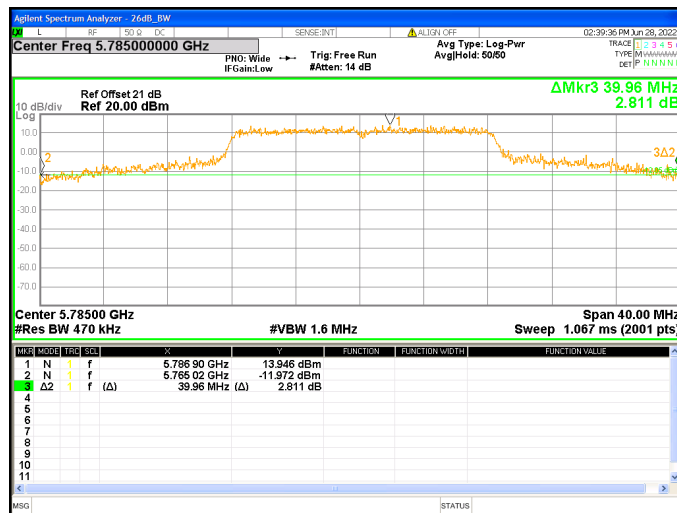

Chain2 : Emission Bandwidth-26dB @ 802.11a Mode Ch36

Chain2 : Emission Bandwidth-26dB @ 802.11a Mode Ch44

Chain2 : Emission Bandwidth-26dB @ 802.11a Mode Ch48

Chain2 : Emission Bandwidth-26dB @ 802.11a Mode Ch149

Chain2 : Emission Bandwidth-26dB @ 802.11a Mode Ch157

Chain2 : Emission Bandwidth-26dB @ 802.11a Mode Ch165

Chain3 : Emission Bandwidth-26dB @ 802.11a Mode Ch36

Chain3 : Emission Bandwidth-26dB @ 802.11a Mode Ch44

Chain3 : Emission Bandwidth-26dB @ 802.11a Mode Ch48

Chain3 : Emission Bandwidth-26dB @ 802.11a Mode Ch149

Chain3 : Emission Bandwidth-26dB @ 802.11a Mode Ch157

Chain3 : Emission Bandwidth-26dB @ 802.11a Mode Ch165

Chain0 : Emission Bandwidth-26dB @ 802.11ac(VHT20) Mode Ch36

Chain0 : Emission Bandwidth-26dB @ 802.11ac(VHT20) Mode Ch44

Chain0 : Emission Bandwidth-26dB @ 802.11ac(VHT20) Mode Ch48

Chain0 : Emission Bandwidth-26dB @ 802.11ac(VHT20) Mode Ch149