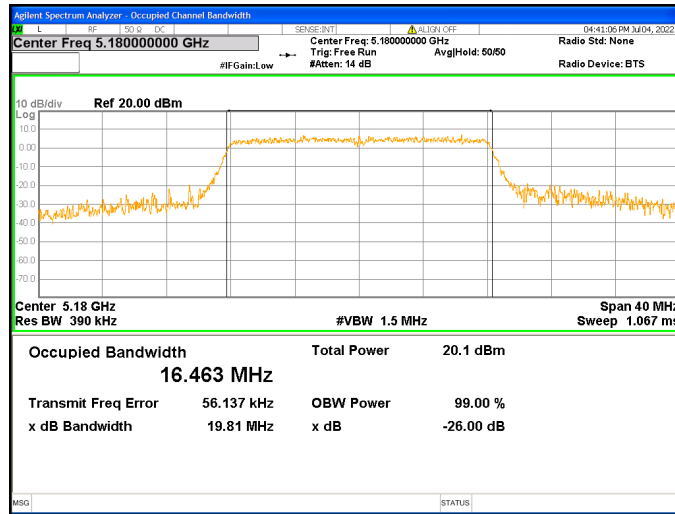

Chain0 : 99% Occupied Bandwidth @ 802.11a Mode Ch36