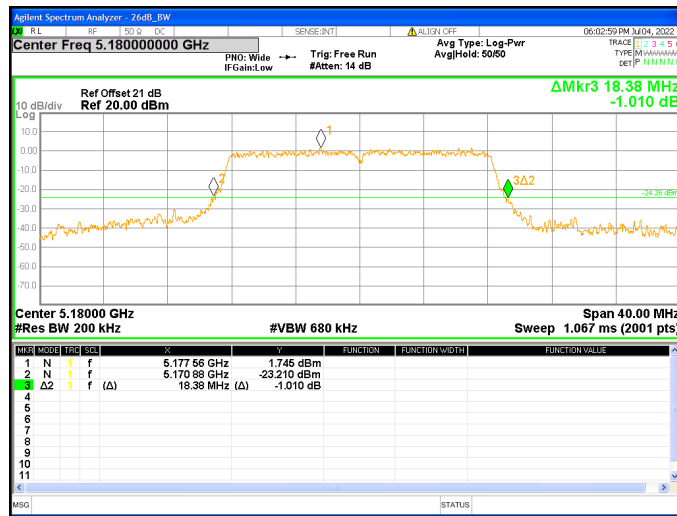

Chain1 : Emission Bandwidth-26dB @ 802.11a Mode Ch48

Chain1 : Emission Bandwidth-26dB @ 802.11a Mode Ch149

Chain1 : Emission Bandwidth-26dB @ 802.11a Mode Ch157

Chain1 : Emission Bandwidth-26dB @ 802.11a Mode Ch165

Chain2 : Emission Bandwidth-26dB @ 802.11a Mode Ch36

Chain2 : Emission Bandwidth-26dB @ 802.11a Mode Ch44

Chain2 : Emission Bandwidth-26dB @ 802.11a Mode Ch48

Chain2 : Emission Bandwidth-26dB @ 802.11a Mode Ch149

Chain2 : Emission Bandwidth-26dB @ 802.11a Mode Ch157

Chain2 : Emission Bandwidth-26dB @ 802.11a Mode Ch165

Chain3 : Emission Bandwidth-26dB @ 802.11a Mode Ch36

Chain3 : Emission Bandwidth-26dB @ 802.11a Mode Ch44

Chain3 : Emission Bandwidth-26dB @ 802.11a Mode Ch48

Chain3 : Emission Bandwidth-26dB @ 802.11a Mode Ch149

Chain3 : Emission Bandwidth-26dB @ 802.11a Mode Ch157

Chain3 : Emission Bandwidth-26dB @ 802.11a Mode Ch165