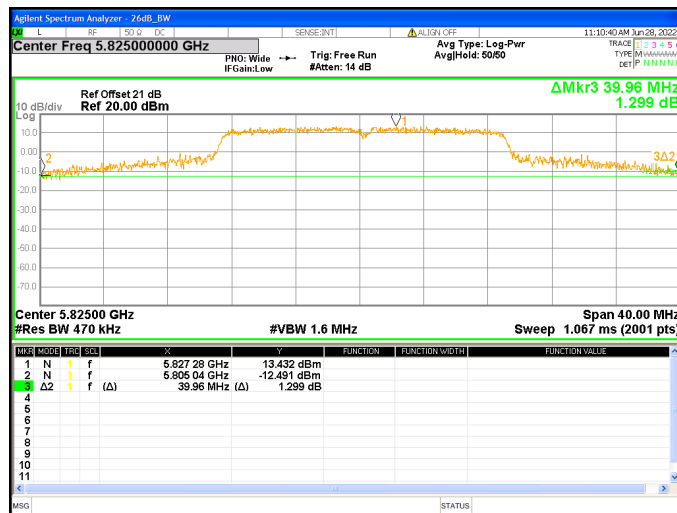

Chain0 : Emission Bandwidth-26dB @ 802.11ac(VHT20) Mode Ch157

Chain0 : Emission Bandwidth-26dB @ 802.11ac(VHT20) Mode Ch165

Chain1 : Emission Bandwidth-26dB @ 802.11ac(VHT20) Mode Ch36

Chain1 : Emission Bandwidth-26dB @ 802.11ac(VHT20) Mode Ch44

Chain1 : Emission Bandwidth-26dB @ 802.11ac(VHT20) Mode Ch48

Chain1 : Emission Bandwidth-26dB @ 802.11ac(VHT20) Mode Ch149

Chain1 : Emission Bandwidth-26dB @ 802.11ac(VHT20) Mode Ch157

Chain1 : Emission Bandwidth-26dB @ 802.11ac(VHT20) Mode Ch165

Chain2 : Emission Bandwidth-26dB @ 802.11ac(VHT20) Mode Ch36

Chain2 : Emission Bandwidth-26dB @ 802.11ac(VHT20) Mode Ch44

Chain2 : Emission Bandwidth-26dB @ 802.11ac(VHT20) Mode Ch48

Chain2 : Emission Bandwidth-26dB @ 802.11ac(VHT20) Mode Ch149