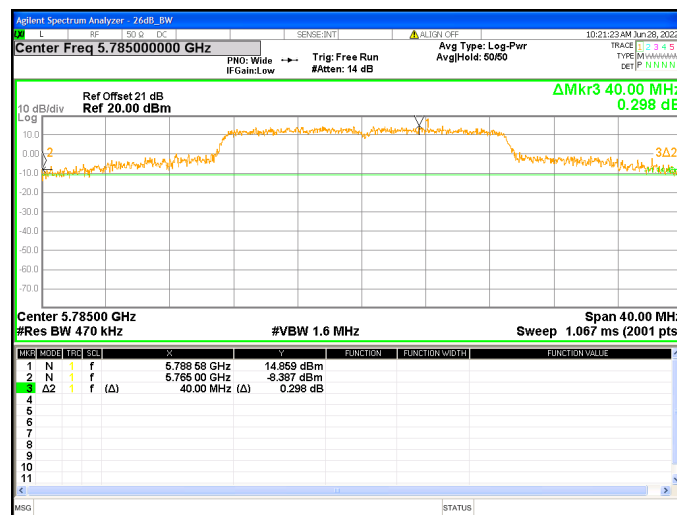

Chain3 : Emission Bandwidth-26dB @ 802.11a Mode Ch48

Chain3 : Emission Bandwidth-26dB @ 802.11a Mode Ch149

Chain3 : Emission Bandwidth-26dB @ 802.11a Mode Ch157

Chain3 : Emission Bandwidth-26dB @ 802.11a Mode Ch165

Chain0 : Emission Bandwidth-26dB @ 802.11ac(VHT20) Mode Ch36

Chain0 : Emission Bandwidth-26dB @ 802.11ac(VHT20) Mode Ch44

Chain0 : Emission Bandwidth-26dB @ 802.11ac(VHT20) Mode Ch48

Chain0 : Emission Bandwidth-26dB @ 802.11ac(VHT20) Mode Ch149

Chain0 : Emission Bandwidth-26dB @ 802.11ac(VHT20) Mode Ch157

Chain0 : Emission Bandwidth-26dB @ 802.11ac(VHT20) Mode Ch165

Chain1 : Emission Bandwidth-26dB @ 802.11ac(VHT20) Mode Ch36

Chain1 : Emission Bandwidth-26dB @ 802.11ac(VHT20) Mode Ch44