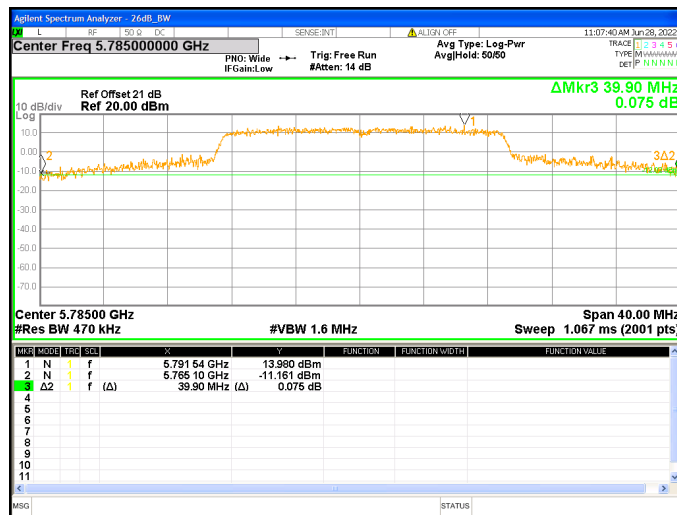

Chain0 : Emission Bandwidth-26dB @ 802.11ac(VHT20) Mode Ch36

Chain0 : Emission Bandwidth-26dB @ 802.11ac(VHT20) Mode Ch44

Chain0 : Emission Bandwidth-26dB @ 802.11ac(VHT20) Mode Ch48

Chain0 : Emission Bandwidth-26dB @ 802.11ac(VHT20) Mode Ch149

Chain0 : Emission Bandwidth-26dB @ 802.11ac(VHT20) Mode Ch157

Chain0 : Emission Bandwidth-26dB @ 802.11ac(VHT20) Mode Ch165

Chain1 : Emission Bandwidth-26dB @ 802.11ac(VHT20) Mode Ch36

Chain1 : Emission Bandwidth-26dB @ 802.11ac(VHT20) Mode Ch44

Chain1 : Emission Bandwidth-26dB @ 802.11ac(VHT20) Mode Ch48

Chain1 : Emission Bandwidth-26dB @ 802.11ac(VHT20) Mode Ch149

Chain1 : Emission Bandwidth-26dB @ 802.11ac(VHT20) Mode Ch157

Chain1 : Emission Bandwidth-26dB @ 802.11ac(VHT20) Mode Ch165