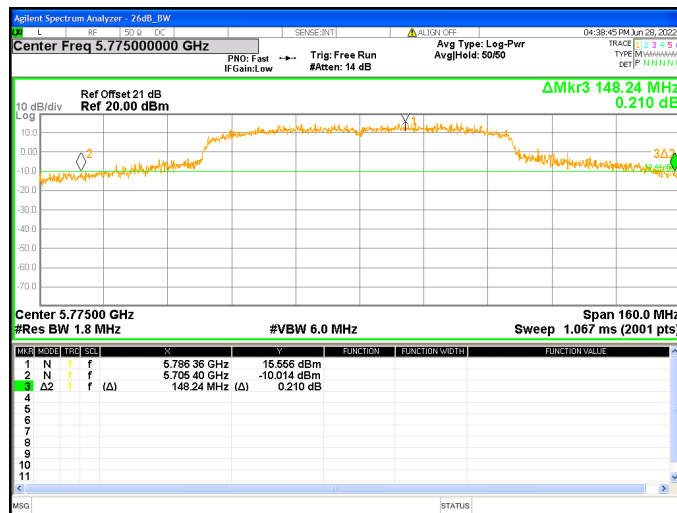

Chain0 : Emission Bandwidth-26dB @ 802.11ac(VHT80) Mode Ch42

Chain0 : Emission Bandwidth-26dB @ 802.11ac(VHT80) Mode Ch155

Chain1 : Emission Bandwidth-26dB @ 802.11ac(VHT80) Mode Ch42

Chain1 : Emission Bandwidth-26dB @ 802.11ac(VHT80) Mode Ch155

Chain2 : Emission Bandwidth-26dB @ 802.11ac(VHT80) Mode Ch42

Chain2 : Emission Bandwidth-26dB @ 802.11ac(VHT80) Mode Ch155

Chain3 : Emission Bandwidth-26dB @ 802.11ac(VHT80) Mode Ch42

Chain3 : Emission Bandwidth-26dB @ 802.11ac(VHT80) Mode Ch155