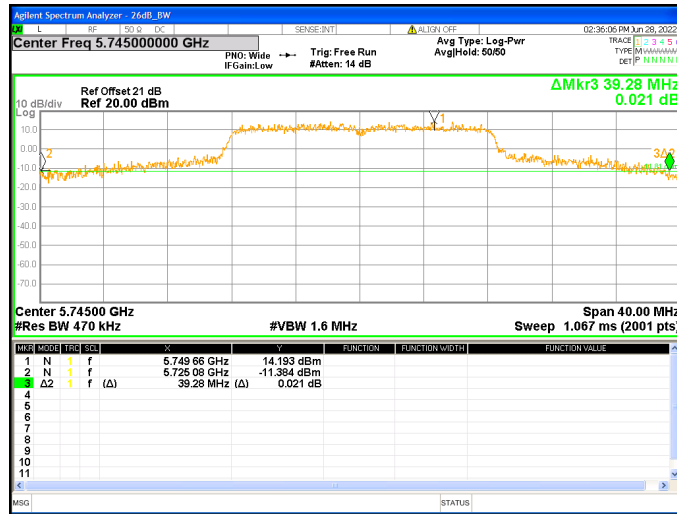

Chain2 : Emission Bandwidth-26dB @ 802.11a Mode Ch36

Chain2 : Emission Bandwidth-26dB @ 802.11a Mode Ch44

Chain2 : Emission Bandwidth-26dB @ 802.11a Mode Ch48

Chain2 : Emission Bandwidth-26dB @ 802.11a Mode Ch149

Chain2 : Emission Bandwidth-26dB @ 802.11a Mode Ch157

Chain2 : Emission Bandwidth-26dB @ 802.11a Mode Ch165

Chain3 : Emission Bandwidth-26dB @ 802.11a Mode Ch36

Chain3 : Emission Bandwidth-26dB @ 802.11a Mode Ch44

Chain3 : Emission Bandwidth-26dB @ 802.11a Mode Ch48

Chain3 : Emission Bandwidth-26dB @ 802.11a Mode Ch149

Chain3 : Emission Bandwidth-26dB @ 802.11a Mode Ch157

Chain3 : Emission Bandwidth-26dB @ 802.11a Mode Ch165