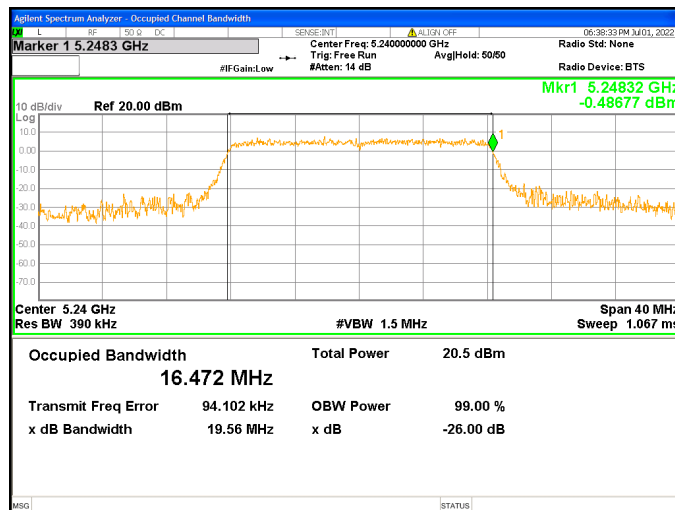

TEST REPORT

Mode	Channel	Frequency (MHz)	99% Bandwidth (MHz)	Upper Frequency (MHz)	Upper Limit (MHz)	Lower Frequency (MHz)	Lower Limit (MHz)
802.11ac (VHT80) Chain0	42	5210	74.939	5248.00	5250		
	155	5775	95.082			5730.44	5725
802.11ac (VHT80) Chain1	42	5210	74.696	5247.52	5250		
	155	5775	91.502			5735.08	5725
802.11ac (VHT80) Chain2	42	5210	75.039	5247.92	5250		
	155	5775	88.424			5732.76	5725
802.11ac (VHT80) Chain3	42	5210	74.916	5247.84	5250		
	155	5775	90.233			5735.56	5725

Chain0 : 99% Occupied Bandwidth @ 802.11a Mode Ch36

Chain0 : 99% Occupied Bandwidth @ 802.11a Mode Ch44

Chain0 : 99% Occupied Bandwidth @ 802.11a Mode Ch48

Chain0 : 99% Occupied Bandwidth @ 802.11a Mode Ch149