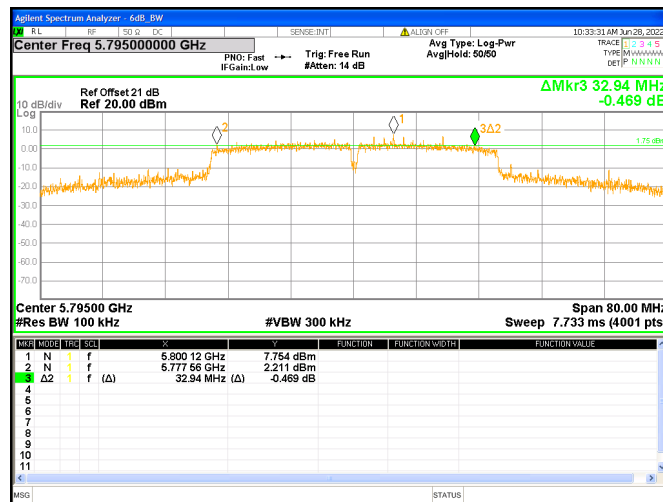

Chain0 : 6dB Bandwidth @ 802.11ac(VHT40) Mode Ch159