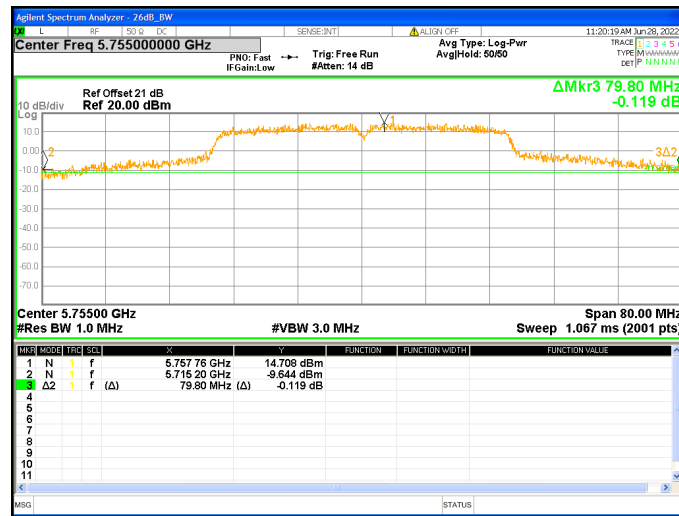

Chain3 : Emission Bandwidth-26dB @ 802.11ac(VHT20) Mode Ch48

Chain3 : Emission Bandwidth-26dB @ 802.11ac(VHT20) Mode Ch149

Chain3 : Emission Bandwidth-26dB @ 802.11ac(VHT20) Mode Ch157

Chain3 : Emission Bandwidth-26dB @ 802.11ac(VHT20) Mode Ch165

Chain0 : Emission Bandwidth-26dB @ 802.11ac(VHT40) Mode Ch38

Chain0 : Emission Bandwidth-26dB @ 802.11ac(VHT40) Mode Ch46

Chain0 : Emission Bandwidth-26dB @ 802.11ac(VHT40) Mode Ch151

Chain0 : Emission Bandwidth-26dB @ 802.11ac(VHT40) Mode Ch159

Chain1 : Emission Bandwidth-26dB @ 802.11ac(VHT40) Mode Ch38

Chain1 : Emission Bandwidth-26dB @ 802.11ac(VHT40) Mode Ch46

Chain1 : Emission Bandwidth-26dB @ 802.11ac(VHT40) Mode Ch151

Chain1 : Emission Bandwidth-26dB @ 802.11ac(VHT40) Mode Ch159