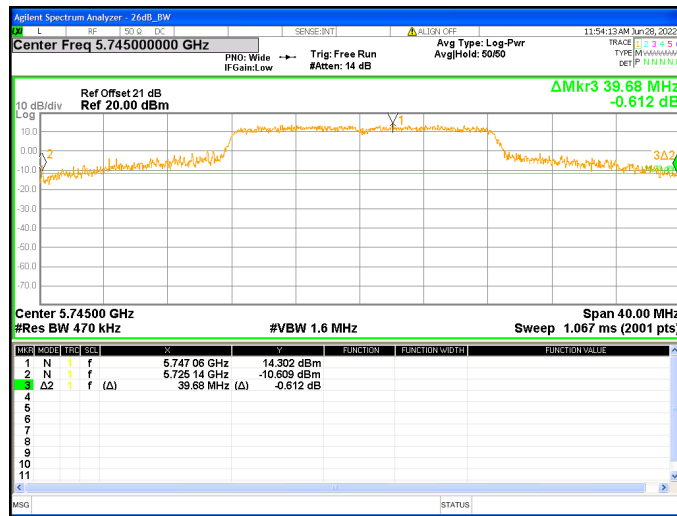

Chain1 : Emission Bandwidth-26dB @ 802.11a Mode Ch48

Chain1 : Emission Bandwidth-26dB @ 802.11a Mode Ch149

Chain1 : Emission Bandwidth-26dB @ 802.11a Mode Ch157

Chain1 : Emission Bandwidth-26dB @ 802.11a Mode Ch165

Chain2 : Emission Bandwidth-26dB @ 802.11a Mode Ch36

Chain2 : Emission Bandwidth-26dB @ 802.11a Mode Ch44

Chain2 : Emission Bandwidth-26dB @ 802.11a Mode Ch48

Chain2 : Emission Bandwidth-26dB @ 802.11a Mode Ch149

Chain2 : Emission Bandwidth-26dB @ 802.11a Mode Ch157

Chain2 : Emission Bandwidth-26dB @ 802.11a Mode Ch165

Chain3 : Emission Bandwidth-26dB @ 802.11a Mode Ch36

Chain3 : Emission Bandwidth-26dB @ 802.11a Mode Ch44

Chain3 : Emission Bandwidth-26dB @ 802.11a Mode Ch48

Chain3 : Emission Bandwidth-26dB @ 802.11a Mode Ch149

Chain3 : Emission Bandwidth-26dB @ 802.11a Mode Ch157

Chain3 : Emission Bandwidth-26dB @ 802.11a Mode Ch165