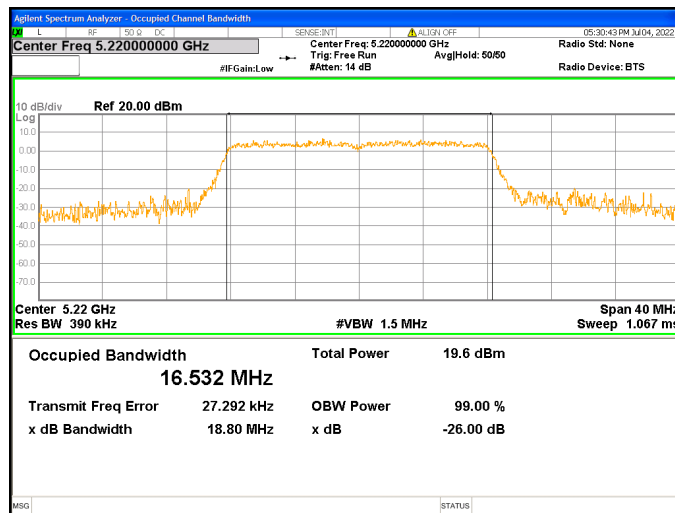

Chain2 : 99% Occupied Bandwidth @ 802.11a Mode Ch44