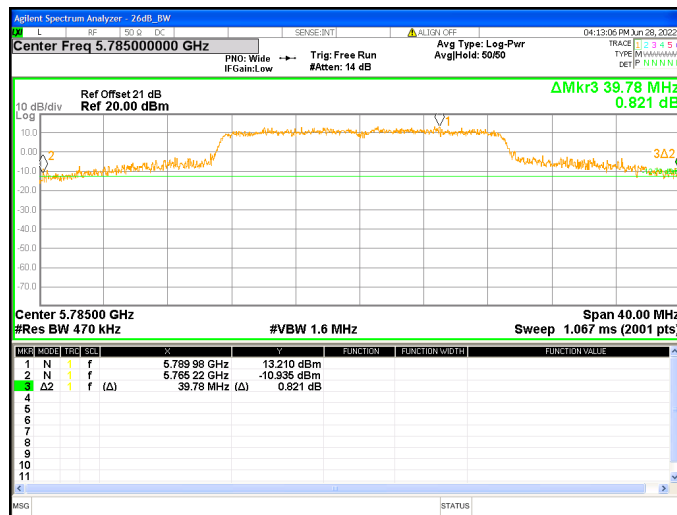

Chain2 : Emission Bandwidth-26dB @ 802.11ac(VHT20) Mode Ch36

Chain2 : Emission Bandwidth-26dB @ 802.11ac(VHT20) Mode Ch44

Chain2 : Emission Bandwidth-26dB @ 802.11ac(VHT20) Mode Ch48

Chain2 : Emission Bandwidth-26dB @ 802.11ac(VHT20) Mode Ch149

Chain2 : Emission Bandwidth-26dB @ 802.11ac(VHT20) Mode Ch157

Chain2 : Emission Bandwidth-26dB @ 802.11ac(VHT20) Mode Ch165

Chain3 : Emission Bandwidth-26dB @ 802.11ac(VHT20) Mode Ch36

Chain3 : Emission Bandwidth-26dB @ 802.11ac(VHT20) Mode Ch44

Chain3 : Emission Bandwidth-26dB @ 802.11ac(VHT20) Mode Ch48

Chain3 : Emission Bandwidth-26dB @ 802.11ac(VHT20) Mode Ch149

Chain3 : Emission Bandwidth-26dB @ 802.11ac(VHT20) Mode Ch157

Chain3 : Emission Bandwidth-26dB @ 802.11ac(VHT20) Mode Ch165