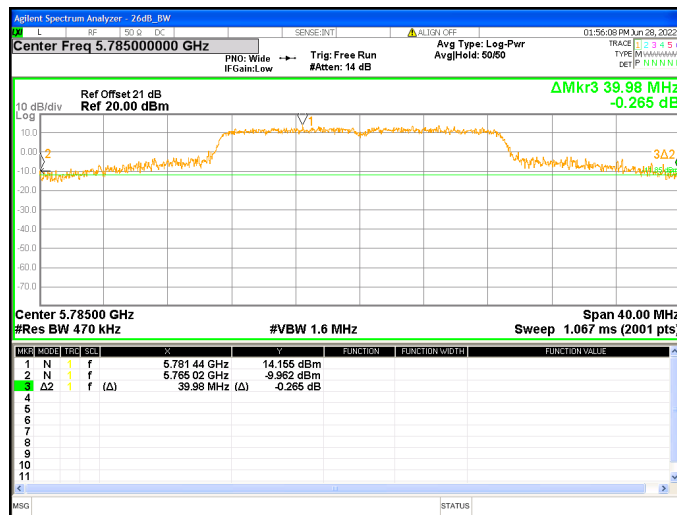

Chain1 : Emission Bandwidth-26dB @ 802.11ac(VHT20) Mode Ch48

Chain1 : Emission Bandwidth-26dB @ 802.11ac(VHT20) Mode Ch149

Chain1 : Emission Bandwidth-26dB @ 802.11ac(VHT20) Mode Ch157

Chain1 : Emission Bandwidth-26dB @ 802.11ac(VHT20) Mode Ch165

Chain2 : Emission Bandwidth-26dB @ 802.11ac(VHT20) Mode Ch36

Chain2 : Emission Bandwidth-26dB @ 802.11ac(VHT20) Mode Ch44

Chain2 : Emission Bandwidth-26dB @ 802.11ac(VHT20) Mode Ch48

Chain2 : Emission Bandwidth-26dB @ 802.11ac(VHT20) Mode Ch149

Chain2 : Emission Bandwidth-26dB @ 802.11ac(VHT20) Mode Ch157

Chain2 : Emission Bandwidth-26dB @ 802.11ac(VHT20) Mode Ch165

Chain3 : Emission Bandwidth-26dB @ 802.11ac(VHT20) Mode Ch36

Chain3 : Emission Bandwidth-26dB @ 802.11ac(VHT20) Mode Ch44