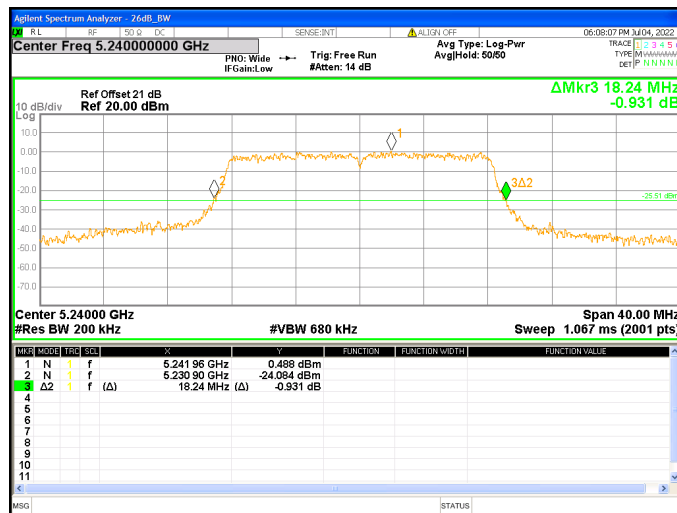

Chain2 : Emission Bandwidth-26dB @ 802.11a Mode Ch36

Chain2 : Emission Bandwidth-26dB @ 802.11a Mode Ch44

Chain2 : Emission Bandwidth-26dB @ 802.11a Mode Ch48

Chain2 : Emission Bandwidth-26dB @ 802.11a Mode Ch149

Chain2 : Emission Bandwidth-26dB @ 802.11a Mode Ch157

Chain2 : Emission Bandwidth-26dB @ 802.11a Mode Ch165

Chain3 : Emission Bandwidth-26dB @ 802.11a Mode Ch36

Chain3 : Emission Bandwidth-26dB @ 802.11a Mode Ch44

Chain3 : Emission Bandwidth-26dB @ 802.11a Mode Ch48

Chain3 : Emission Bandwidth-26dB @ 802.11a Mode Ch149

Chain3 : Emission Bandwidth-26dB @ 802.11a Mode Ch157

Chain3 : Emission Bandwidth-26dB @ 802.11a Mode Ch165

Chain0 : Emission Bandwidth-26dB @ 802.11ac(VHT20) Mode Ch36

Chain0 : Emission Bandwidth-26dB @ 802.11ac(VHT20) Mode Ch44

Chain0 : Emission Bandwidth-26dB @ 802.11ac(VHT20) Mode Ch48

Chain0 : Emission Bandwidth-26dB @ 802.11ac(VHT20) Mode Ch149