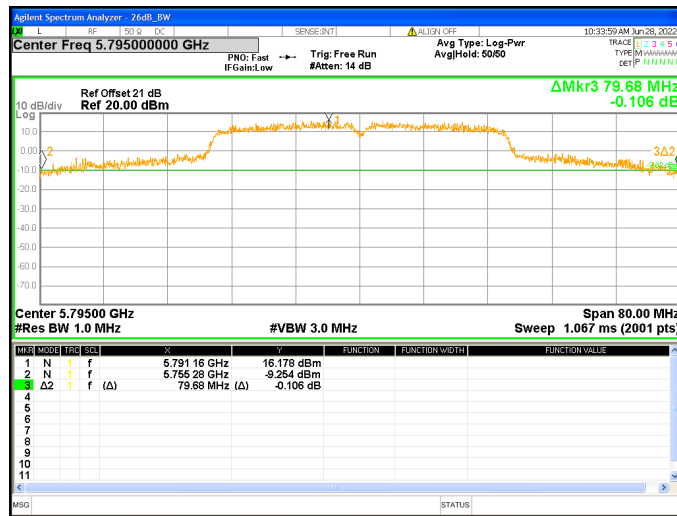

Chain3 : Emission Bandwidth-26dB @ 802.11ac(VHT20) Mode Ch48

Chain3 : Emission Bandwidth-26dB @ 802.11ac(VHT20) Mode Ch149

Chain3 : Emission Bandwidth-26dB @ 802.11ac(VHT20) Mode Ch157

Chain3 : Emission Bandwidth-26dB @ 802.11ac(VHT20) Mode Ch165

Chain0 : Emission Bandwidth-26dB @ 802.11ac(VHT40) Mode Ch38

Chain0 : Emission Bandwidth-26dB @ 802.11ac(VHT40) Mode Ch46

Chain0 : Emission Bandwidth-26dB @ 802.11ac(VHT40) Mode Ch151

Chain0 : Emission Bandwidth-26dB @ 802.11ac(VHT40) Mode Ch159

Chain1 : Emission Bandwidth-26dB @ 802.11ac(VHT40) Mode Ch38

Chain1 : Emission Bandwidth-26dB @ 802.11ac(VHT40) Mode Ch46

Chain1 : Emission Bandwidth-26dB @ 802.11ac(VHT40) Mode Ch151

Chain1 : Emission Bandwidth-26dB @ 802.11ac(VHT40) Mode Ch159