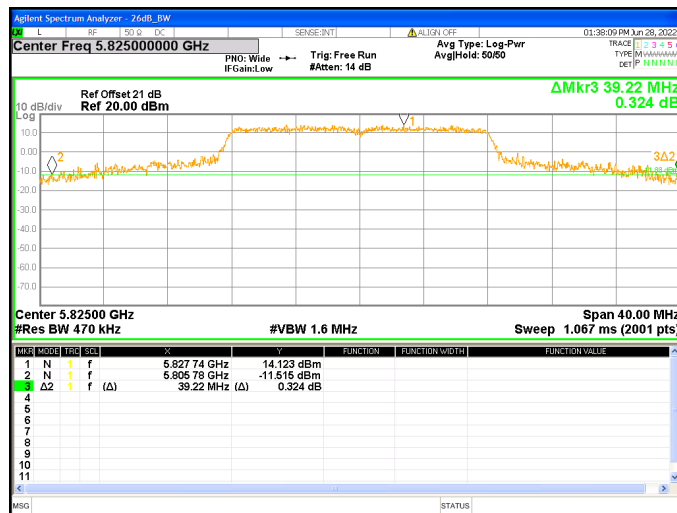

Chain1 : Emission Bandwidth-26dB @ 802.11a Mode Ch48

Chain1 : Emission Bandwidth-26dB @ 802.11a Mode Ch149

Chain1 : Emission Bandwidth-26dB @ 802.11a Mode Ch157

Chain1 : Emission Bandwidth-26dB @ 802.11a Mode Ch165

Chain2 : Emission Bandwidth-26dB @ 802.11a Mode Ch36

Chain2 : Emission Bandwidth-26dB @ 802.11a Mode Ch44

Chain2 : Emission Bandwidth-26dB @ 802.11a Mode Ch48

Chain2 : Emission Bandwidth-26dB @ 802.11a Mode Ch149

Chain2 : Emission Bandwidth-26dB @ 802.11a Mode Ch157

Chain2 : Emission Bandwidth-26dB @ 802.11a Mode Ch165

Chain3 : Emission Bandwidth-26dB @ 802.11a Mode Ch36

Chain3 : Emission Bandwidth-26dB @ 802.11a Mode Ch44

Chain3 : Emission Bandwidth-26dB @ 802.11a Mode Ch48

Chain3 : Emission Bandwidth-26dB @ 802.11a Mode Ch149

Chain3 : Emission Bandwidth-26dB @ 802.11a Mode Ch157

Chain3 : Emission Bandwidth-26dB @ 802.11a Mode Ch165