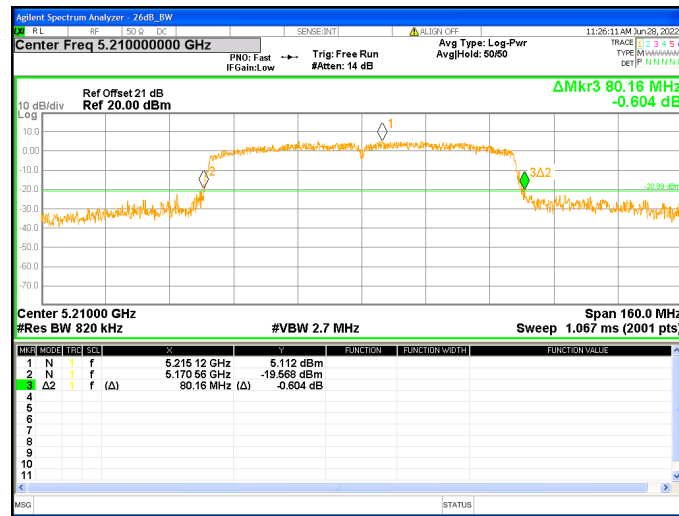

Chain3 : Emission Bandwidth-26dB @ 802.11ac(VHT40) Mode Ch38

Chain3 : Emission Bandwidth-26dB @ 802.11ac(VHT40) Mode Ch46

Chain3 : Emission Bandwidth-26dB @ 802.11ac(VHT40) Mode Ch151

Chain3 : Emission Bandwidth-26dB @ 802.11ac(VHT40) Mode Ch159

Chain0 : Emission Bandwidth-26dB @ 802.11ac(VHT80) Mode Ch42

Chain0 : Emission Bandwidth-26dB @ 802.11ac(VHT80) Mode Ch155

Chain1 : Emission Bandwidth-26dB @ 802.11ac(VHT80) Mode Ch42

Chain1 : Emission Bandwidth-26dB @ 802.11ac(VHT80) Mode Ch155