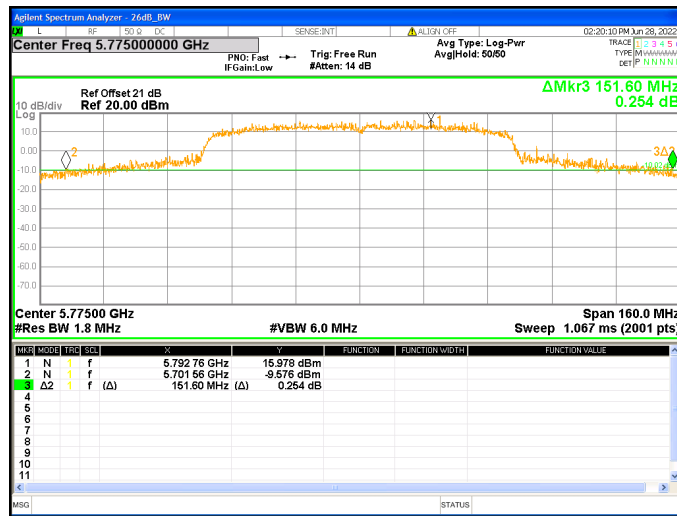

Chain0 : Emission Bandwidth-26dB @ 802.11ac(VHT80) Mode Ch42

Chain0 : Emission Bandwidth-26dB @ 802.11ac(VHT80) Mode Ch155

Chain1 : Emission Bandwidth-26dB @ 802.11ac(VHT80) Mode Ch42

Chain1 : Emission Bandwidth-26dB @ 802.11ac(VHT80) Mode Ch155

Chain2 : Emission Bandwidth-26dB @ 802.11ac(VHT80) Mode Ch42

Chain2 : Emission Bandwidth-26dB @ 802.11ac(VHT80) Mode Ch155

Chain3 : Emission Bandwidth-26dB @ 802.11ac(VHT80) Mode Ch42

Chain3 : Emission Bandwidth-26dB @ 802.11ac(VHT80) Mode Ch155