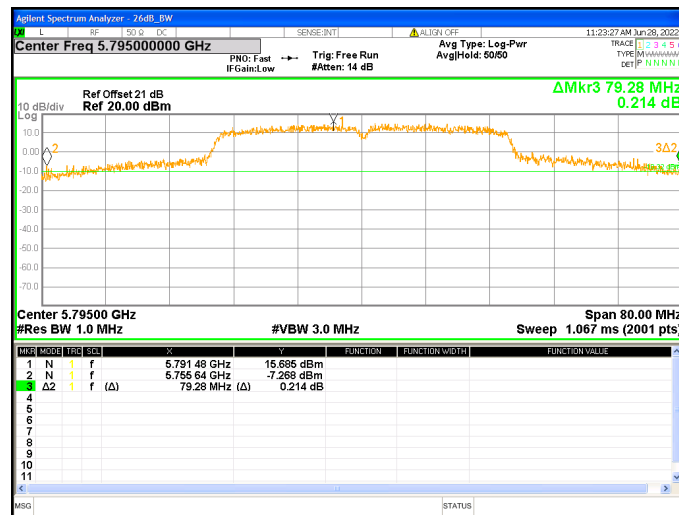

Chain1 : Emission Bandwidth-26dB @ 802.11ac(VHT40) Mode Ch38

Chain1 : Emission Bandwidth-26dB @ 802.11ac(VHT40) Mode Ch46

Chain1 : Emission Bandwidth-26dB @ 802.11ac(VHT40) Mode Ch151

Chain1 : Emission Bandwidth-26dB @ 802.11ac(VHT40) Mode Ch159

Chain2 : Emission Bandwidth-26dB @ 802.11ac(VHT40) Mode Ch38

Chain2 : Emission Bandwidth-26dB @ 802.11ac(VHT40) Mode Ch46

Chain2 : Emission Bandwidth-26dB @ 802.11ac(VHT40) Mode Ch151

Chain2 : Emission Bandwidth-26dB @ 802.11ac(VHT40) Mode Ch159