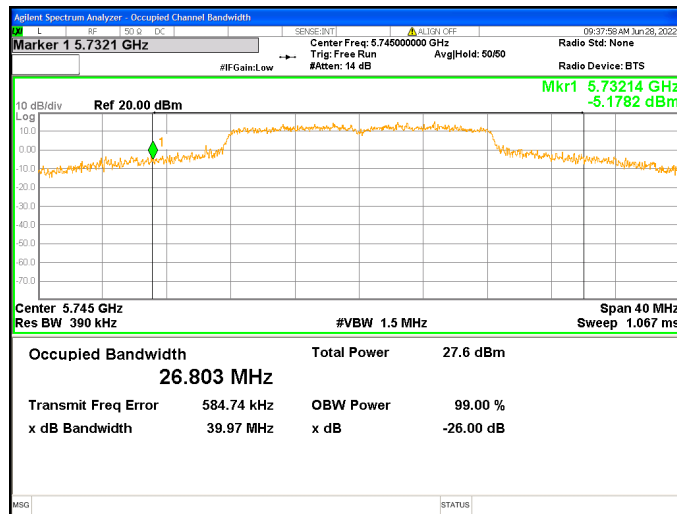

Chain0 : 99% Occupied Bandwidth @ 802.11a Mode Ch36

Chain0 : 99% Occupied Bandwidth @ 802.11a Mode Ch44

Chain0 : 99% Occupied Bandwidth @ 802.11a Mode Ch48

Chain0 : 99% Occupied Bandwidth @ 802.11a Mode Ch149