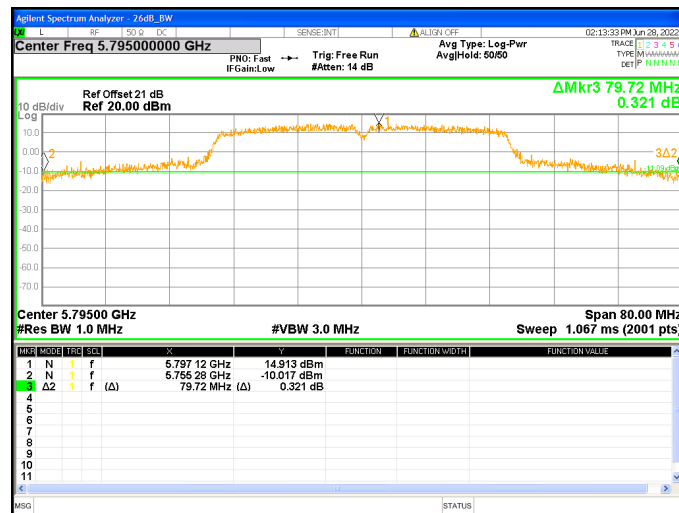

Chain2 : Emission Bandwidth-26dB @ 802.11ac(VHT40) Mode Ch38

Chain2 : Emission Bandwidth-26dB @ 802.11ac(VHT40) Mode Ch46

Chain2 : Emission Bandwidth-26dB @ 802.11ac(VHT40) Mode Ch151

Chain2 : Emission Bandwidth-26dB @ 802.11ac(VHT40) Mode Ch159

Chain3 : Emission Bandwidth-26dB @ 802.11ac(VHT40) Mode Ch38

Chain3 : Emission Bandwidth-26dB @ 802.11ac(VHT40) Mode Ch46

Chain3 : Emission Bandwidth-26dB @ 802.11ac(VHT40) Mode Ch151

Chain3 : Emission Bandwidth-26dB @ 802.11ac(VHT40) Mode Ch159