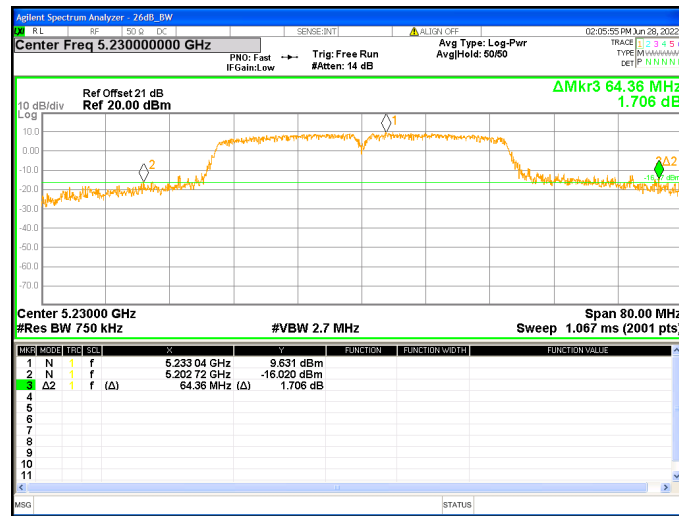

Chain1 : Emission Bandwidth-26dB @ 802.11ac(VHT40) Mode Ch38

Chain1 : Emission Bandwidth-26dB @ 802.11ac(VHT40) Mode Ch46

Chain1 : Emission Bandwidth-26dB @ 802.11ac(VHT40) Mode Ch151

Chain1 : Emission Bandwidth-26dB @ 802.11ac(VHT40) Mode Ch159

Chain2 : Emission Bandwidth-26dB @ 802.11ac(VHT40) Mode Ch38

Chain2 : Emission Bandwidth-26dB @ 802.11ac(VHT40) Mode Ch46

Chain2 : Emission Bandwidth-26dB @ 802.11ac(VHT40) Mode Ch151

Chain2 : Emission Bandwidth-26dB @ 802.11ac(VHT40) Mode Ch159