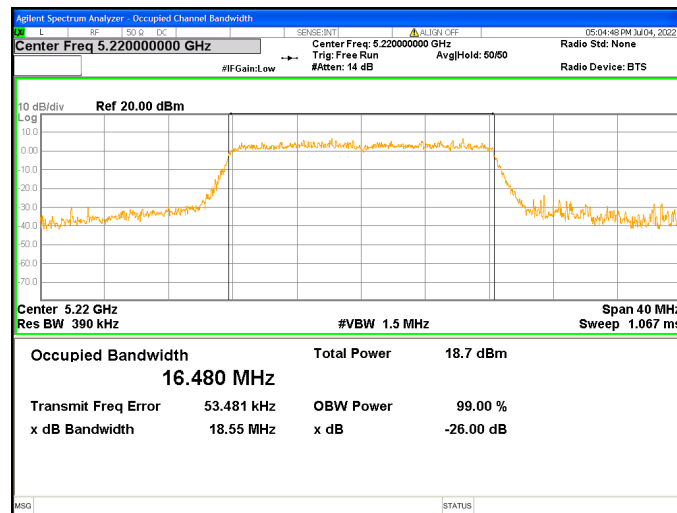

Chain0 : 99% Occupied Bandwidth @ 802.11a Mode Ch157

Chain0 : 99% Occupied Bandwidth @ 802.11a Mode Ch165

Chain1 : 99% Occupied Bandwidth @ 802.11a Mode Ch36

Chain1 : 99% Occupied Bandwidth @ 802.11a Mode Ch44