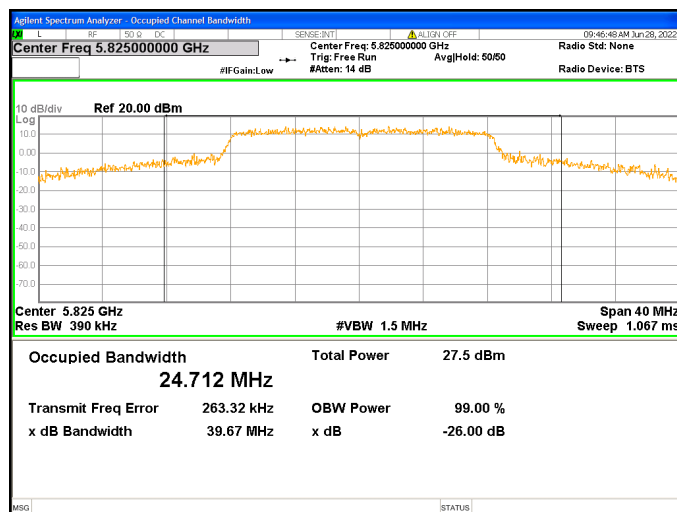

Chain0 : 99% Occupied Bandwidth @ 802.11a Mode Ch165