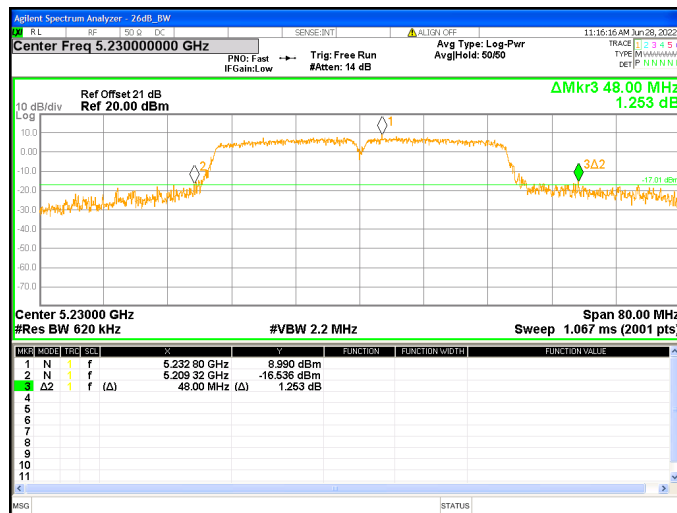

Chain3 : Emission Bandwidth-26dB @ 802.11ac(VHT20) Mode Ch48

Chain3 : Emission Bandwidth-26dB @ 802.11ac(VHT20) Mode Ch149

Chain3 : Emission Bandwidth-26dB @ 802.11ac(VHT20) Mode Ch157

Chain3 : Emission Bandwidth-26dB @ 802.11ac(VHT20) Mode Ch165

Chain0 : Emission Bandwidth-26dB @ 802.11ac(VHT40) Mode Ch38

Chain0 : Emission Bandwidth-26dB @ 802.11ac(VHT40) Mode Ch46

Chain0 : Emission Bandwidth-26dB @ 802.11ac(VHT40) Mode Ch151

Chain0 : Emission Bandwidth-26dB @ 802.11ac(VHT40) Mode Ch159

Chain1 : Emission Bandwidth-26dB @ 802.11ac(VHT40) Mode Ch38

Chain1 : Emission Bandwidth-26dB @ 802.11ac(VHT40) Mode Ch46

Chain1 : Emission Bandwidth-26dB @ 802.11ac(VHT40) Mode Ch151

Chain1 : Emission Bandwidth-26dB @ 802.11ac(VHT40) Mode Ch159