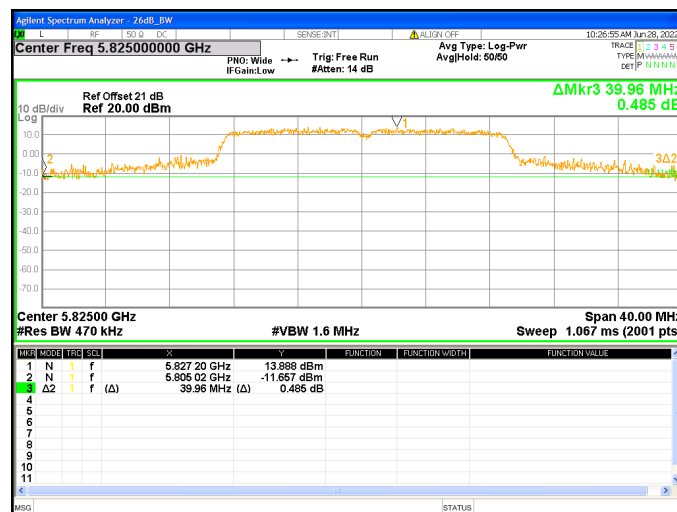

Chain3 : Emission Bandwidth-26dB @ 802.11a Mode Ch48

Chain3 : Emission Bandwidth-26dB @ 802.11a Mode Ch149

Chain3 : Emission Bandwidth-26dB @ 802.11a Mode Ch157

Chain3 : Emission Bandwidth-26dB @ 802.11a Mode Ch165

Chain0 : Emission Bandwidth-26dB @ 802.11ac(VHT20) Mode Ch36

Chain0 : Emission Bandwidth-26dB @ 802.11ac(VHT20) Mode Ch44

Chain0 : Emission Bandwidth-26dB @ 802.11ac(VHT20) Mode Ch48

Chain0 : Emission Bandwidth-26dB @ 802.11ac(VHT20) Mode Ch149

Chain0 : Emission Bandwidth-26dB @ 802.11ac(VHT20) Mode Ch157

Chain0 : Emission Bandwidth-26dB @ 802.11ac(VHT20) Mode Ch165

Chain1 : Emission Bandwidth-26dB @ 802.11ac(VHT20) Mode Ch36

Chain1 : Emission Bandwidth-26dB @ 802.11ac(VHT20) Mode Ch44

Chain1 : Emission Bandwidth-26dB @ 802.11ac(VHT20) Mode Ch48

Chain1 : Emission Bandwidth-26dB @ 802.11ac(VHT20) Mode Ch149

Chain1 : Emission Bandwidth-26dB @ 802.11ac(VHT20) Mode Ch157

Chain1 : Emission Bandwidth-26dB @ 802.11ac(VHT20) Mode Ch165