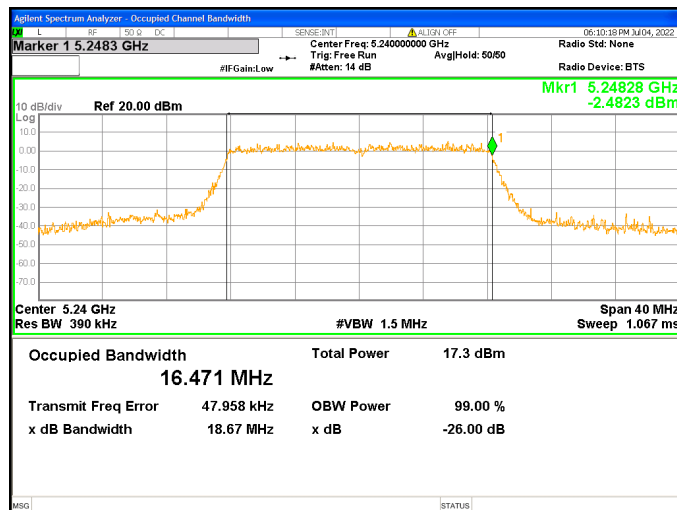

Chain3 : 99% Occupied Bandwidth @ 802.11a Mode Ch48