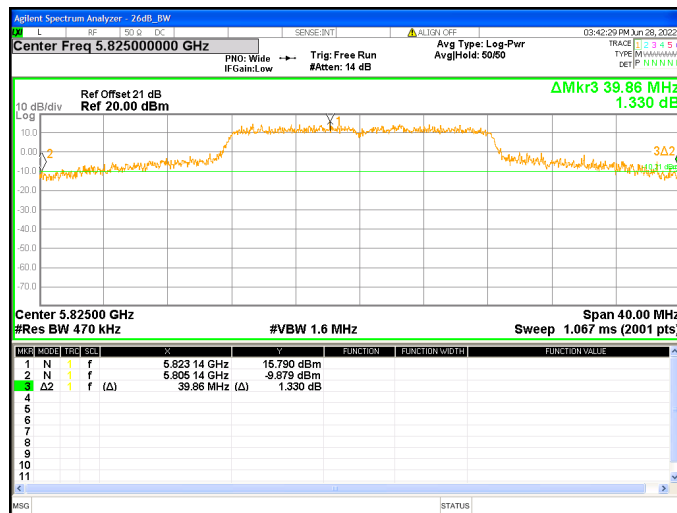

Chain2 : Emission Bandwidth-26dB @ 802.11a Mode Ch157

Chain2 : Emission Bandwidth-26dB @ 802.11a Mode Ch165

Chain3 : Emission Bandwidth-26dB @ 802.11a Mode Ch36

Chain3 : Emission Bandwidth-26dB @ 802.11a Mode Ch44

Chain3 : Emission Bandwidth-26dB @ 802.11a Mode Ch48

Chain3 : Emission Bandwidth-26dB @ 802.11a Mode Ch149

Chain3 : Emission Bandwidth-26dB @ 802.11a Mode Ch157

Chain3 : Emission Bandwidth-26dB @ 802.11a Mode Ch165

Chain0 : Emission Bandwidth-26dB @ 802.11ac(VHT20) Mode Ch36

Chain0 : Emission Bandwidth-26dB @ 802.11ac(VHT20) Mode Ch44

Chain0 : Emission Bandwidth-26dB @ 802.11ac(VHT20) Mode Ch48

Chain0 : Emission Bandwidth-26dB @ 802.11ac(VHT20) Mode Ch149