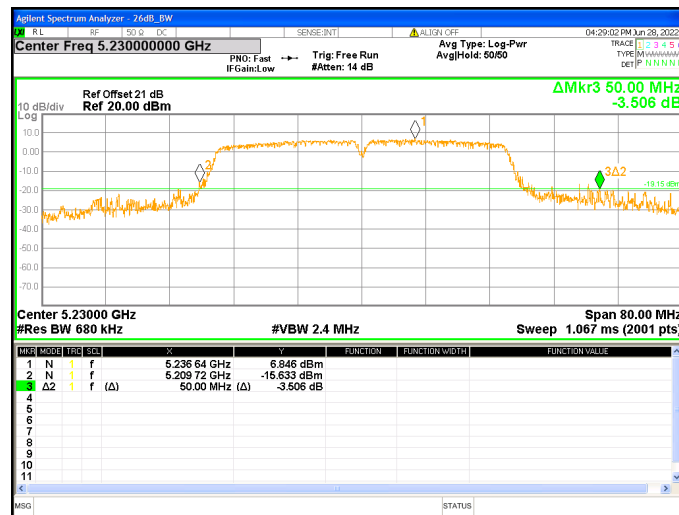

Chain1 : Emission Bandwidth-26dB @ 802.11ac(VHT40) Mode Ch38

Chain1 : Emission Bandwidth-26dB @ 802.11ac(VHT40) Mode Ch46

Chain1 : Emission Bandwidth-26dB @ 802.11ac(VHT40) Mode Ch151

Chain1 : Emission Bandwidth-26dB @ 802.11ac(VHT40) Mode Ch159

Chain2 : Emission Bandwidth-26dB @ 802.11ac(VHT40) Mode Ch38

Chain2 : Emission Bandwidth-26dB @ 802.11ac(VHT40) Mode Ch46

Chain2 : Emission Bandwidth-26dB @ 802.11ac(VHT40) Mode Ch151

Chain2 : Emission Bandwidth-26dB @ 802.11ac(VHT40) Mode Ch159

Chain3 : Emission Bandwidth-26dB @ 802.11ac(VHT40) Mode Ch38

Chain3 : Emission Bandwidth-26dB @ 802.11ac(VHT40) Mode Ch46

Chain3 : Emission Bandwidth-26dB @ 802.11ac(VHT40) Mode Ch151

Chain3 : Emission Bandwidth-26dB @ 802.11ac(VHT40) Mode Ch159