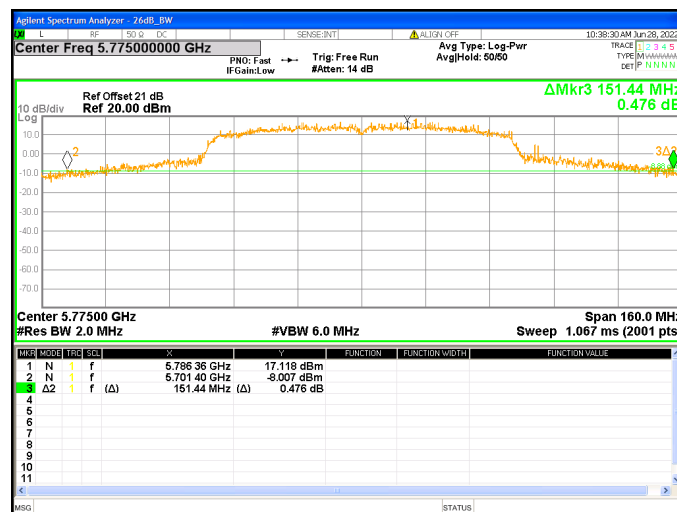

Chain3 : Emission Bandwidth-26dB @ 802.11ac(VHT40) Mode Ch38

Chain3 : Emission Bandwidth-26dB @ 802.11ac(VHT40) Mode Ch46

Chain3 : Emission Bandwidth-26dB @ 802.11ac(VHT40) Mode Ch151

Chain3 : Emission Bandwidth-26dB @ 802.11ac(VHT40) Mode Ch159

Chain0 : Emission Bandwidth-26dB @ 802.11ac(VHT80) Mode Ch42

Chain0 : Emission Bandwidth-26dB @ 802.11ac(VHT80) Mode Ch155

Chain1 : Emission Bandwidth-26dB @ 802.11ac(VHT80) Mode Ch42

Chain1 : Emission Bandwidth-26dB @ 802.11ac(VHT80) Mode Ch155