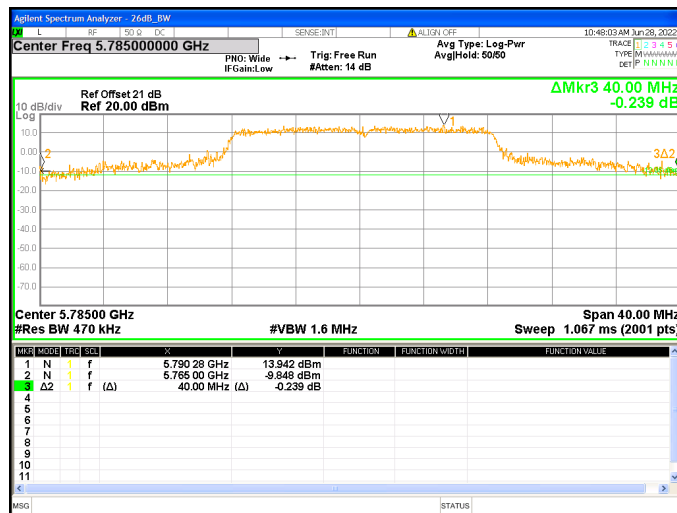

Chain0 : Emission Bandwidth-26dB @ 802.11a Mode Ch36

Chain0 : Emission Bandwidth-26dB @ 802.11a Mode Ch44

Chain0 : Emission Bandwidth-26dB @ 802.11a Mode Ch48

Chain0 : Emission Bandwidth-26dB @ 802.11a Mode Ch149

Chain0 : Emission Bandwidth-26dB @ 802.11a Mode Ch157

Chain0 : Emission Bandwidth-26dB @ 802.11a Mode Ch165

Chain1 : Emission Bandwidth-26dB @ 802.11a Mode Ch36

Chain1 : Emission Bandwidth-26dB @ 802.11a Mode Ch44

Chain1 : Emission Bandwidth-26dB @ 802.11a Mode Ch48

Chain1 : Emission Bandwidth-26dB @ 802.11a Mode Ch149

Chain1 : Emission Bandwidth-26dB @ 802.11a Mode Ch157

Chain1 : Emission Bandwidth-26dB @ 802.11a Mode Ch165

Chain2 : Emission Bandwidth-26dB @ 802.11a Mode Ch36

Chain2 : Emission Bandwidth-26dB @ 802.11a Mode Ch44

Chain2 : Emission Bandwidth-26dB @ 802.11a Mode Ch48

Chain2 : Emission Bandwidth-26dB @ 802.11a Mode Ch149