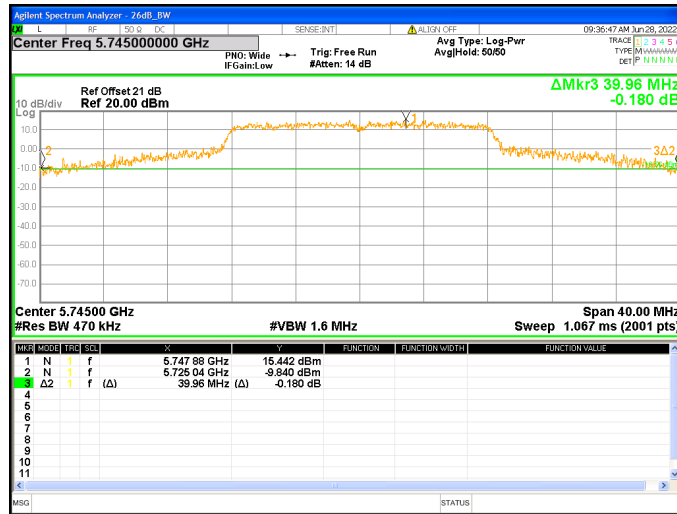

Chain0 : Emission Bandwidth-26dB @ 802.11a Mode Ch36

Chain0 : Emission Bandwidth-26dB @ 802.11a Mode Ch44

Chain0 : Emission Bandwidth-26dB @ 802.11a Mode Ch48

Chain0 : Emission Bandwidth-26dB @ 802.11a Mode Ch149

Chain0 : Emission Bandwidth-26dB @ 802.11a Mode Ch157

Chain0 : Emission Bandwidth-26dB @ 802.11a Mode Ch165

Chain1 : Emission Bandwidth-26dB @ 802.11a Mode Ch36

Chain1 : Emission Bandwidth-26dB @ 802.11a Mode Ch44

Chain1 : Emission Bandwidth-26dB @ 802.11a Mode Ch48

Chain1 : Emission Bandwidth-26dB @ 802.11a Mode Ch149

Chain1 : Emission Bandwidth-26dB @ 802.11a Mode Ch157

Chain1 : Emission Bandwidth-26dB @ 802.11a Mode Ch165