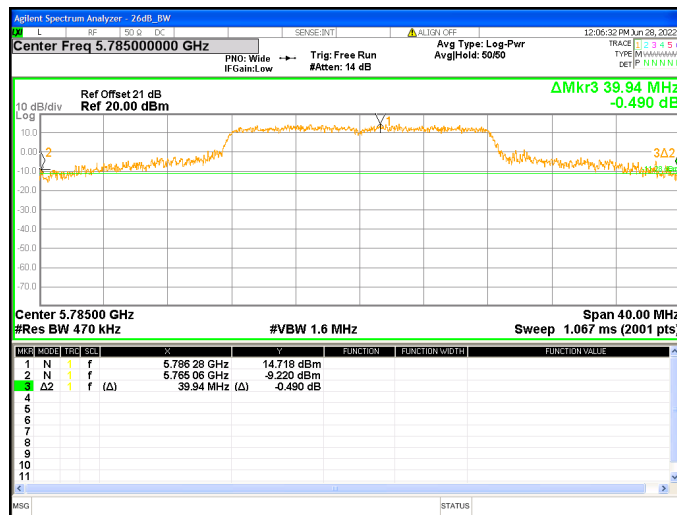

Chain1 : Emission Bandwidth-26dB @ 802.11a Mode Ch48

Chain1 : Emission Bandwidth-26dB @ 802.11a Mode Ch149

Chain1 : Emission Bandwidth-26dB @ 802.11a Mode Ch157

Chain1 : Emission Bandwidth-26dB @ 802.11a Mode Ch165

Chain2 : Emission Bandwidth-26dB @ 802.11a Mode Ch36

Chain2 : Emission Bandwidth-26dB @ 802.11a Mode Ch44

Chain2 : Emission Bandwidth-26dB @ 802.11a Mode Ch48

Chain2 : Emission Bandwidth-26dB @ 802.11a Mode Ch149

Chain2 : Emission Bandwidth-26dB @ 802.11a Mode Ch157

Chain2 : Emission Bandwidth-26dB @ 802.11a Mode Ch165

Chain3 : Emission Bandwidth-26dB @ 802.11a Mode Ch36

Chain3 : Emission Bandwidth-26dB @ 802.11a Mode Ch44

Chain3 : Emission Bandwidth-26dB @ 802.11a Mode Ch48

Chain3 : Emission Bandwidth-26dB @ 802.11a Mode Ch149

Chain3 : Emission Bandwidth-26dB @ 802.11a Mode Ch157

Chain3 : Emission Bandwidth-26dB @ 802.11a Mode Ch165