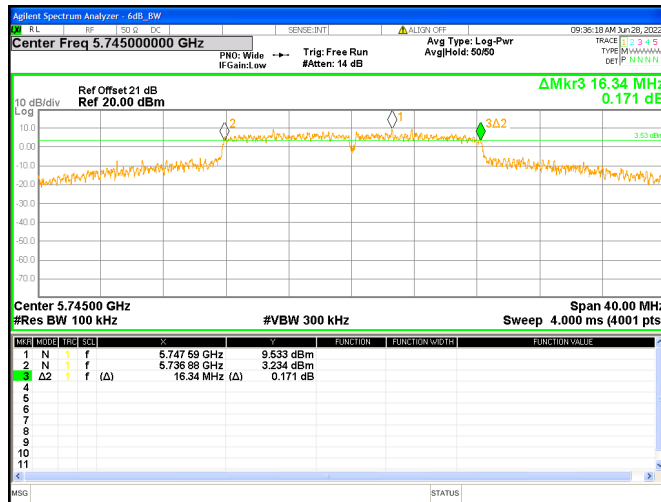

Chain0 : 6dB Bandwidth @ 802.11a Mode Ch149