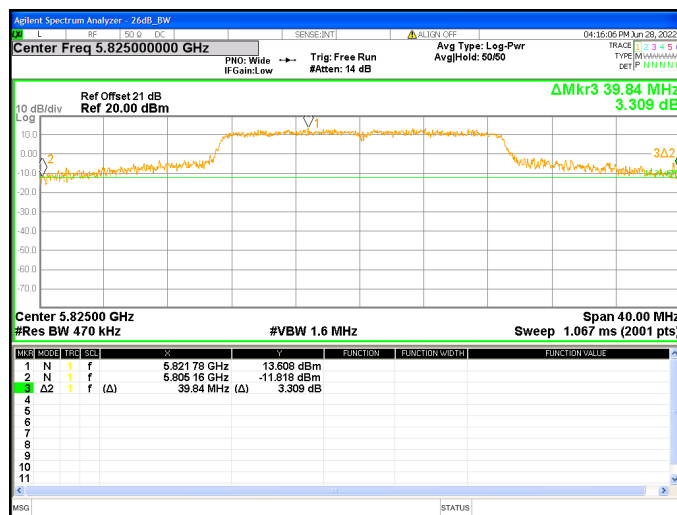

Chain2 : Emission Bandwidth-26dB @ 802.11ac(VHT20) Mode Ch157

Chain2 : Emission Bandwidth-26dB @ 802.11ac(VHT20) Mode Ch165

Chain3 : Emission Bandwidth-26dB @ 802.11ac(VHT20) Mode Ch36

Chain3 : Emission Bandwidth-26dB @ 802.11ac(VHT20) Mode Ch44

Chain3 : Emission Bandwidth-26dB @ 802.11ac(VHT20) Mode Ch48

Chain3 : Emission Bandwidth-26dB @ 802.11ac(VHT20) Mode Ch149

Chain3 : Emission Bandwidth-26dB @ 802.11ac(VHT20) Mode Ch157

Chain3 : Emission Bandwidth-26dB @ 802.11ac(VHT20) Mode Ch165

Chain0 : Emission Bandwidth-26dB @ 802.11ac(VHT40) Mode Ch38

Chain0 : Emission Bandwidth-26dB @ 802.11ac(VHT40) Mode Ch46

Chain0 : Emission Bandwidth-26dB @ 802.11ac(VHT40) Mode Ch151

Chain0 : Emission Bandwidth-26dB @ 802.11ac(VHT40) Mode Ch159