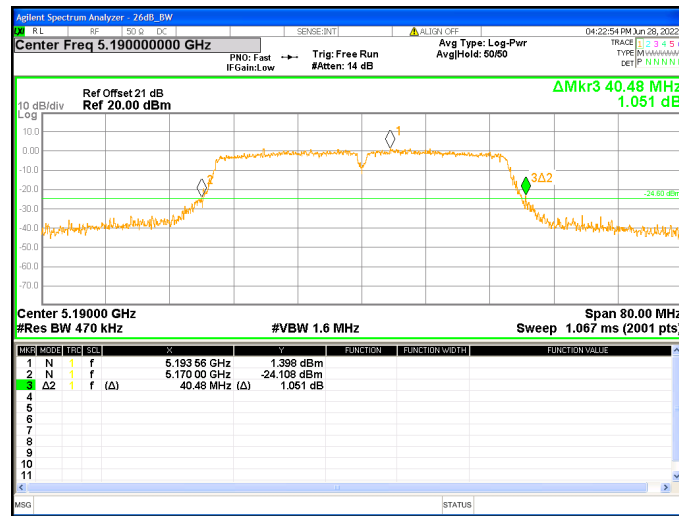

Chain1 : Emission Bandwidth-26dB @ 802.11ac(VHT40) Mode Ch38

Chain1 : Emission Bandwidth-26dB @ 802.11ac(VHT40) Mode Ch46

Chain1 : Emission Bandwidth-26dB @ 802.11ac(VHT40) Mode Ch151

Chain1 : Emission Bandwidth-26dB @ 802.11ac(VHT40) Mode Ch159

Chain2 : Emission Bandwidth-26dB @ 802.11ac(VHT40) Mode Ch38

Chain2 : Emission Bandwidth-26dB @ 802.11ac(VHT40) Mode Ch46

Chain2 : Emission Bandwidth-26dB @ 802.11ac(VHT40) Mode Ch151

Chain2 : Emission Bandwidth-26dB @ 802.11ac(VHT40) Mode Ch159

Chain3 : Emission Bandwidth-26dB @ 802.11ac(VHT40) Mode Ch38

Chain3 : Emission Bandwidth-26dB @ 802.11ac(VHT40) Mode Ch46

Chain3 : Emission Bandwidth-26dB @ 802.11ac(VHT40) Mode Ch151

Chain3 : Emission Bandwidth-26dB @ 802.11ac(VHT40) Mode Ch159