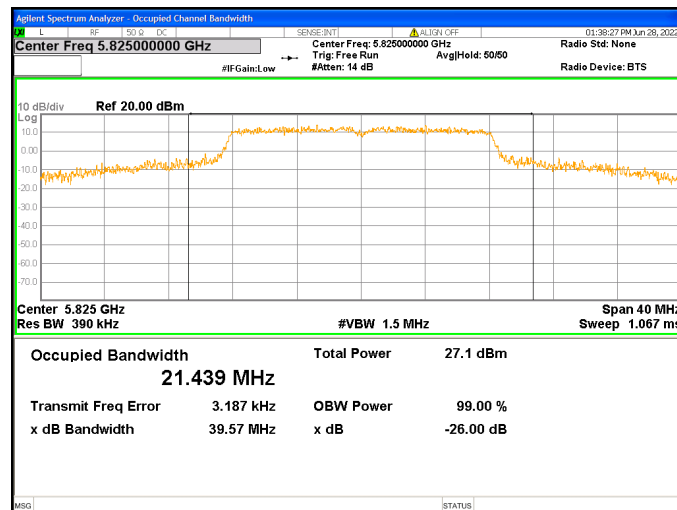

Chain2 : 99% Occupied Bandwidth @ 802.11a Mode Ch165