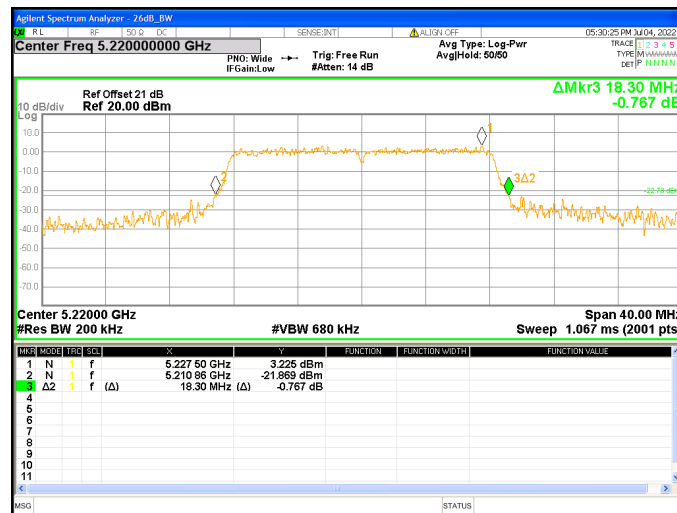

Chain0 : Emission Bandwidth-26dB @ 802.11a Mode Ch157

Chain0 : Emission Bandwidth-26dB @ 802.11a Mode Ch165

Chain1 : Emission Bandwidth-26dB @ 802.11a Mode Ch36

Chain1 : Emission Bandwidth-26dB @ 802.11a Mode Ch44

Chain1 : Emission Bandwidth-26dB @ 802.11a Mode Ch48

Chain1 : Emission Bandwidth-26dB @ 802.11a Mode Ch149

Chain1 : Emission Bandwidth-26dB @ 802.11a Mode Ch157

Chain1 : Emission Bandwidth-26dB @ 802.11a Mode Ch165

Chain2 : Emission Bandwidth-26dB @ 802.11a Mode Ch36

Chain2 : Emission Bandwidth-26dB @ 802.11a Mode Ch44

Chain2 : Emission Bandwidth-26dB @ 802.11a Mode Ch48

Chain2 : Emission Bandwidth-26dB @ 802.11a Mode Ch149

Chain2 : Emission Bandwidth-26dB @ 802.11a Mode Ch157

Chain2 : Emission Bandwidth-26dB @ 802.11a Mode Ch165

Chain3 : Emission Bandwidth-26dB @ 802.11a Mode Ch36

Chain3 : Emission Bandwidth-26dB @ 802.11a Mode Ch44