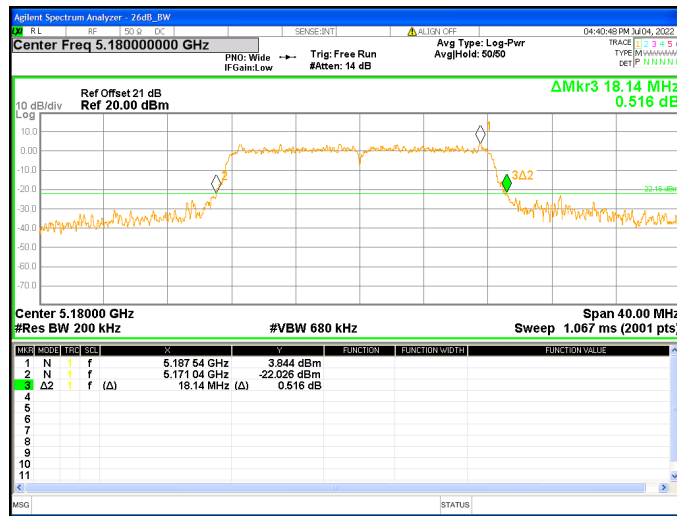

Chain0 : Emission Bandwidth-26dB @ 802.11a Mode Ch36

Chain0 : Emission Bandwidth-26dB @ 802.11a Mode Ch44

Chain0 : Emission Bandwidth-26dB @ 802.11a Mode Ch48

Chain0 : Emission Bandwidth-26dB @ 802.11a Mode Ch149

Chain0 : Emission Bandwidth-26dB @ 802.11a Mode Ch157

Chain0 : Emission Bandwidth-26dB @ 802.11a Mode Ch165

Chain1 : Emission Bandwidth-26dB @ 802.11a Mode Ch36

Chain1 : Emission Bandwidth-26dB @ 802.11a Mode Ch44

Chain1 : Emission Bandwidth-26dB @ 802.11a Mode Ch48

Chain1 : Emission Bandwidth-26dB @ 802.11a Mode Ch149

Chain1 : Emission Bandwidth-26dB @ 802.11a Mode Ch157

Chain1 : Emission Bandwidth-26dB @ 802.11a Mode Ch165