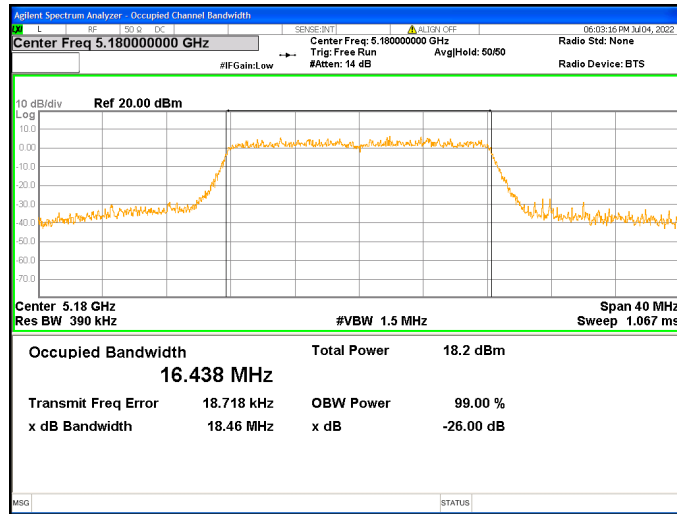

Chain3 : 99% Occupied Bandwidth @ 802.11a Mode Ch36