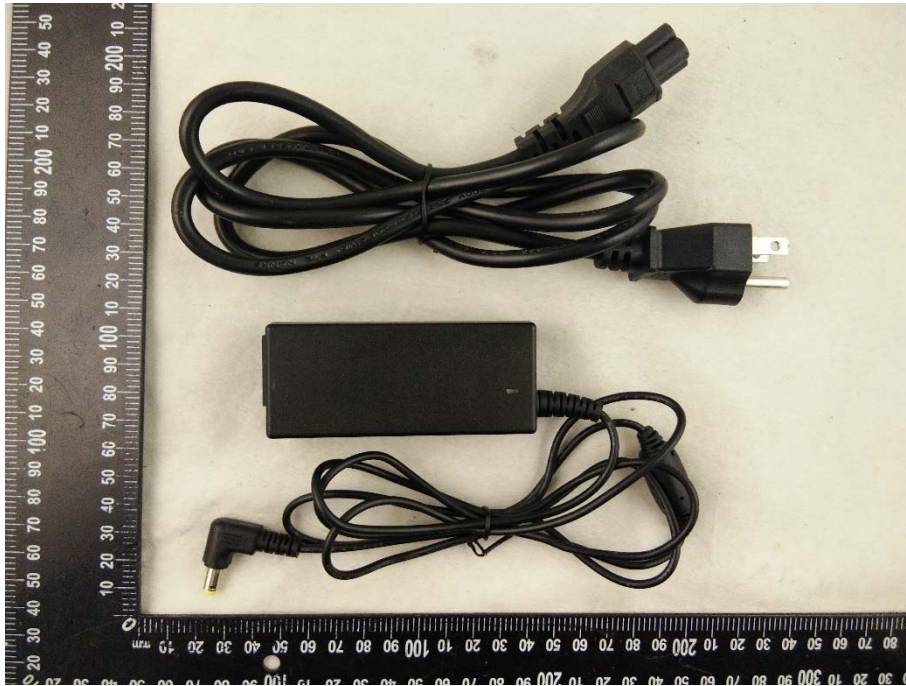

ANNEX C EUT EXTERNAL PHOTOS

THE FRONT OF EUT

THE BACK OF EUT

THE LEFT OF EUT

THE RIGHT OF EUT

THE UP OF EUT

THE DOWN OF EUT

Adapter 1 (ADP-40KD AB)

Close-up Photo

Adapter 2 (HKA04019021-6D)

Close-up Photo

Adapter 3 (ADP65JH AB)

Close-up Photo

Adapter 4 (HKA06519034-6J)

Close-up Photo

Remote Control