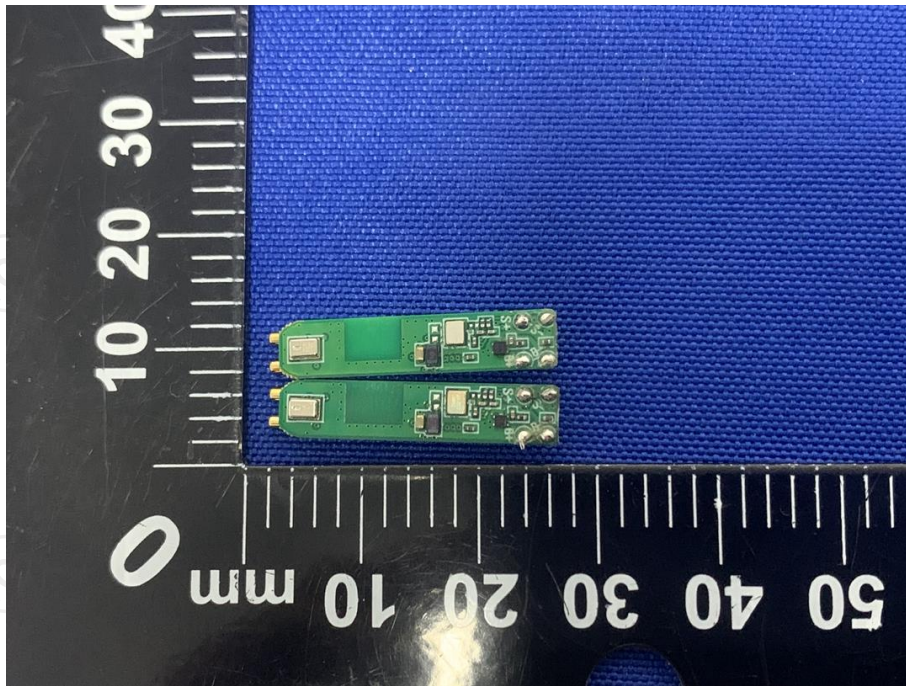

Product: True Wireless Earbuds
Model: T6
Internal Photos

*****END OF REPORT*****