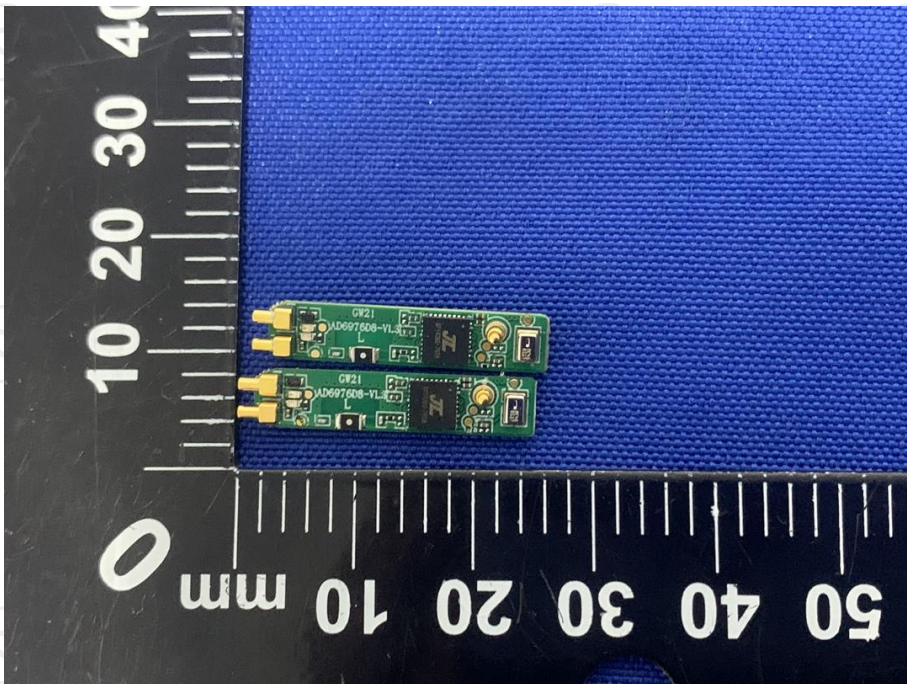

Product: True Wireless Earbuds
Model: T6
Internal Photos

*****END OF REPORT*****