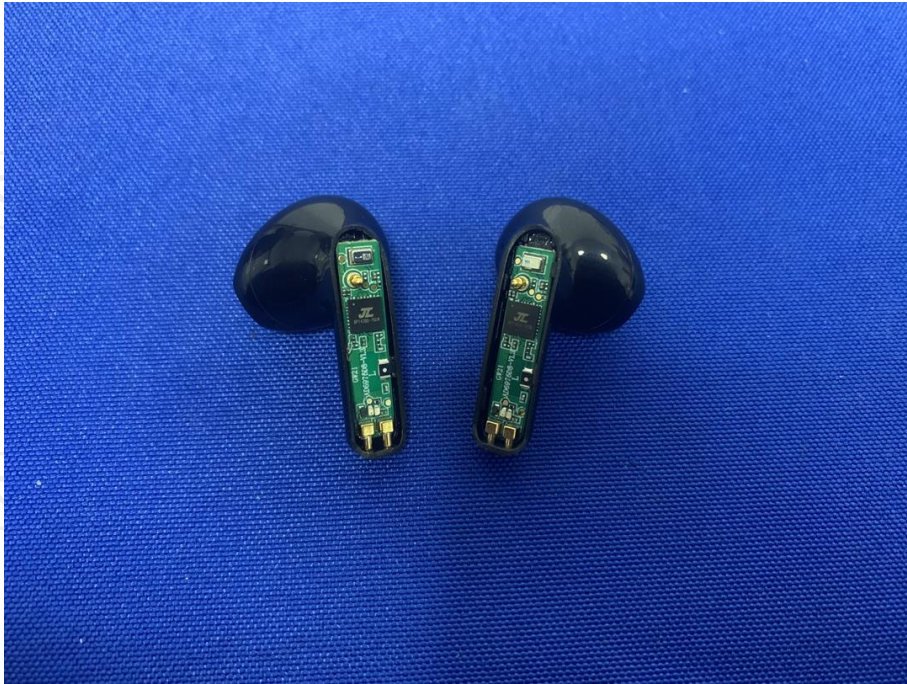

Product: True Wireless Earbuds
Model: T6
Internal Photos

*****END OF REPORT*****