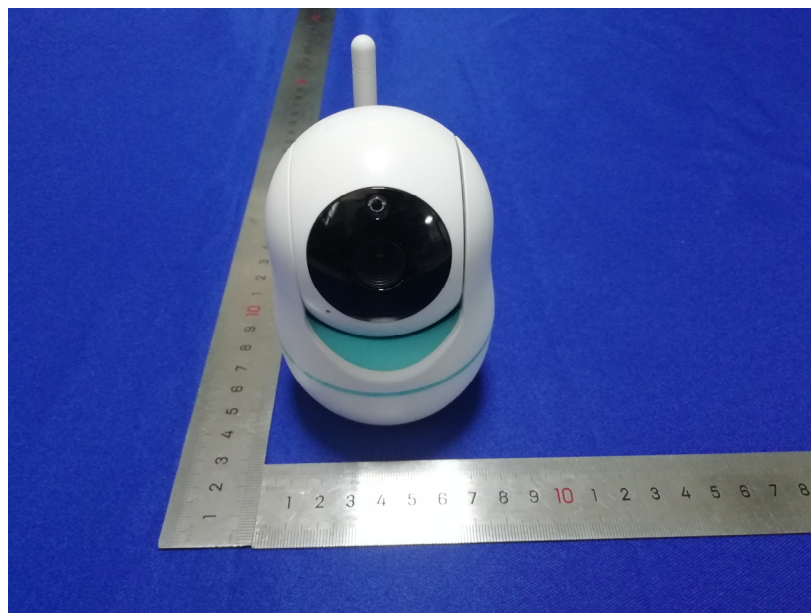

Test Model No.: SM935E

RF Antenna