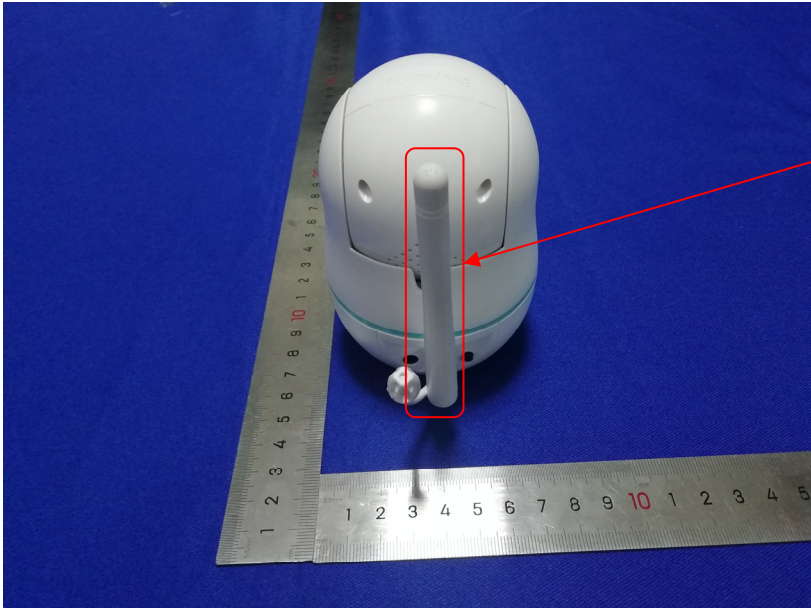

Test Model No.: SM935E

RF Antenna