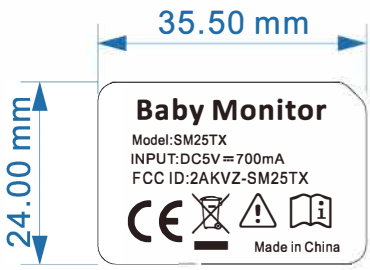

Prepared by: Ish
Date:31 -Mar,2021
Version: 1.0
Model: SM25

RX rating label

TX rating label