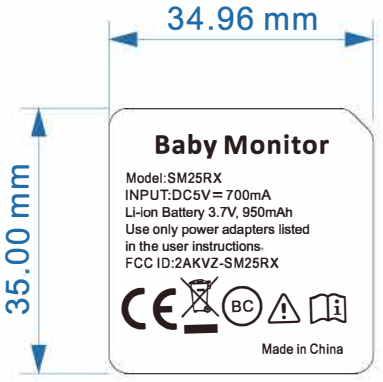

Prepared by: Ish
Date:31 -Mar,2021
Version: 1.0
Model: SM25

RX rating label

TX rating label