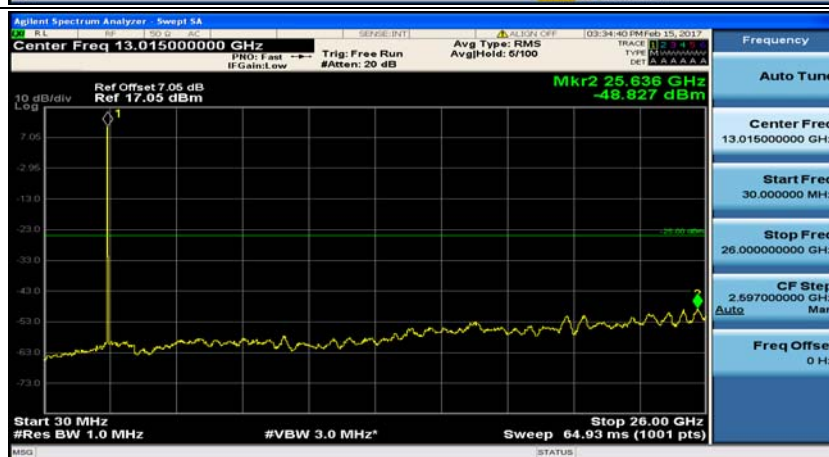

(Channel Bandwidth: 5 MHz)_MCH_QPSK_1RB#0