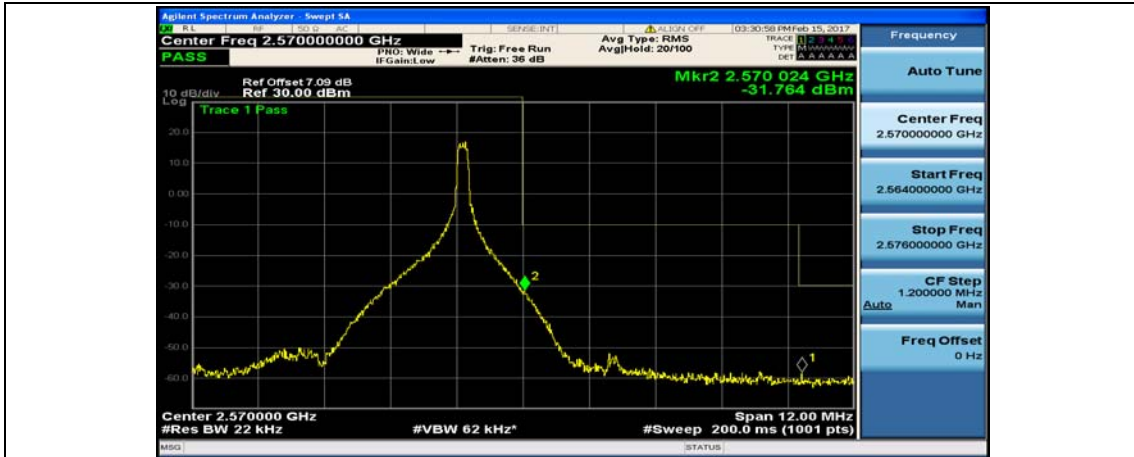

(Channel Bandwidth:20 MHz)_HCH_QPSK_1RB#99