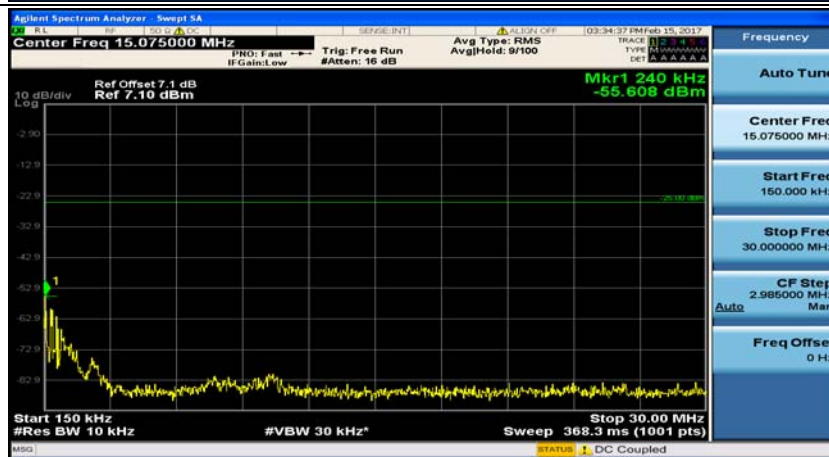

(Channel Bandwidth: 5 MHz)_MCH_QPSK_1RB#0