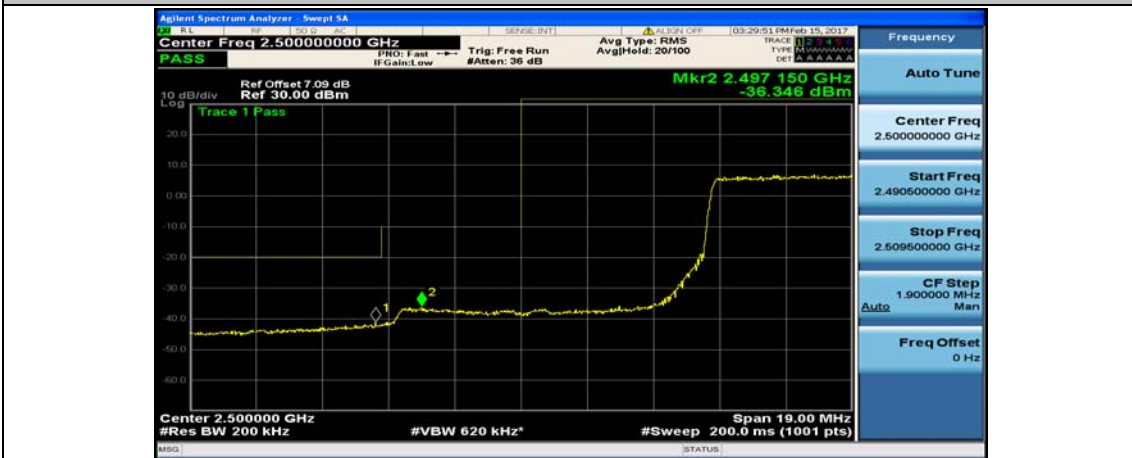

(Channel Bandwidth:15 MHz)_HCH_16QAM_37RB#38

(Channel Bandwidth:15 MHz)_HCH_16QAM_75RB#0

Channel Bandwidth: 20 MHz

(Channel Bandwidth:20 MHz)_LCH_QPSK_50RB#25

(Channel Bandwidth:20 MHz)_LCH_QPSK_50RB#50

(Channel Bandwidth:20 MHz)_LCH_QPSK_100RB#0