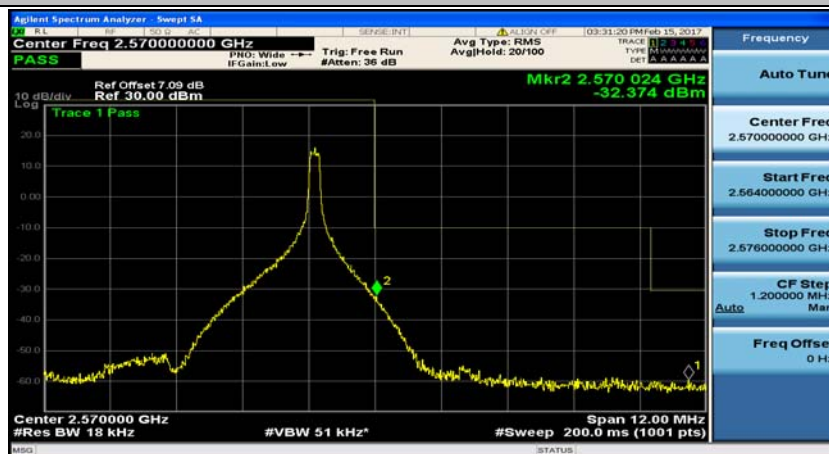

(Channel Bandwidth:20 MHz)_HCH_16QAM_1RB#99