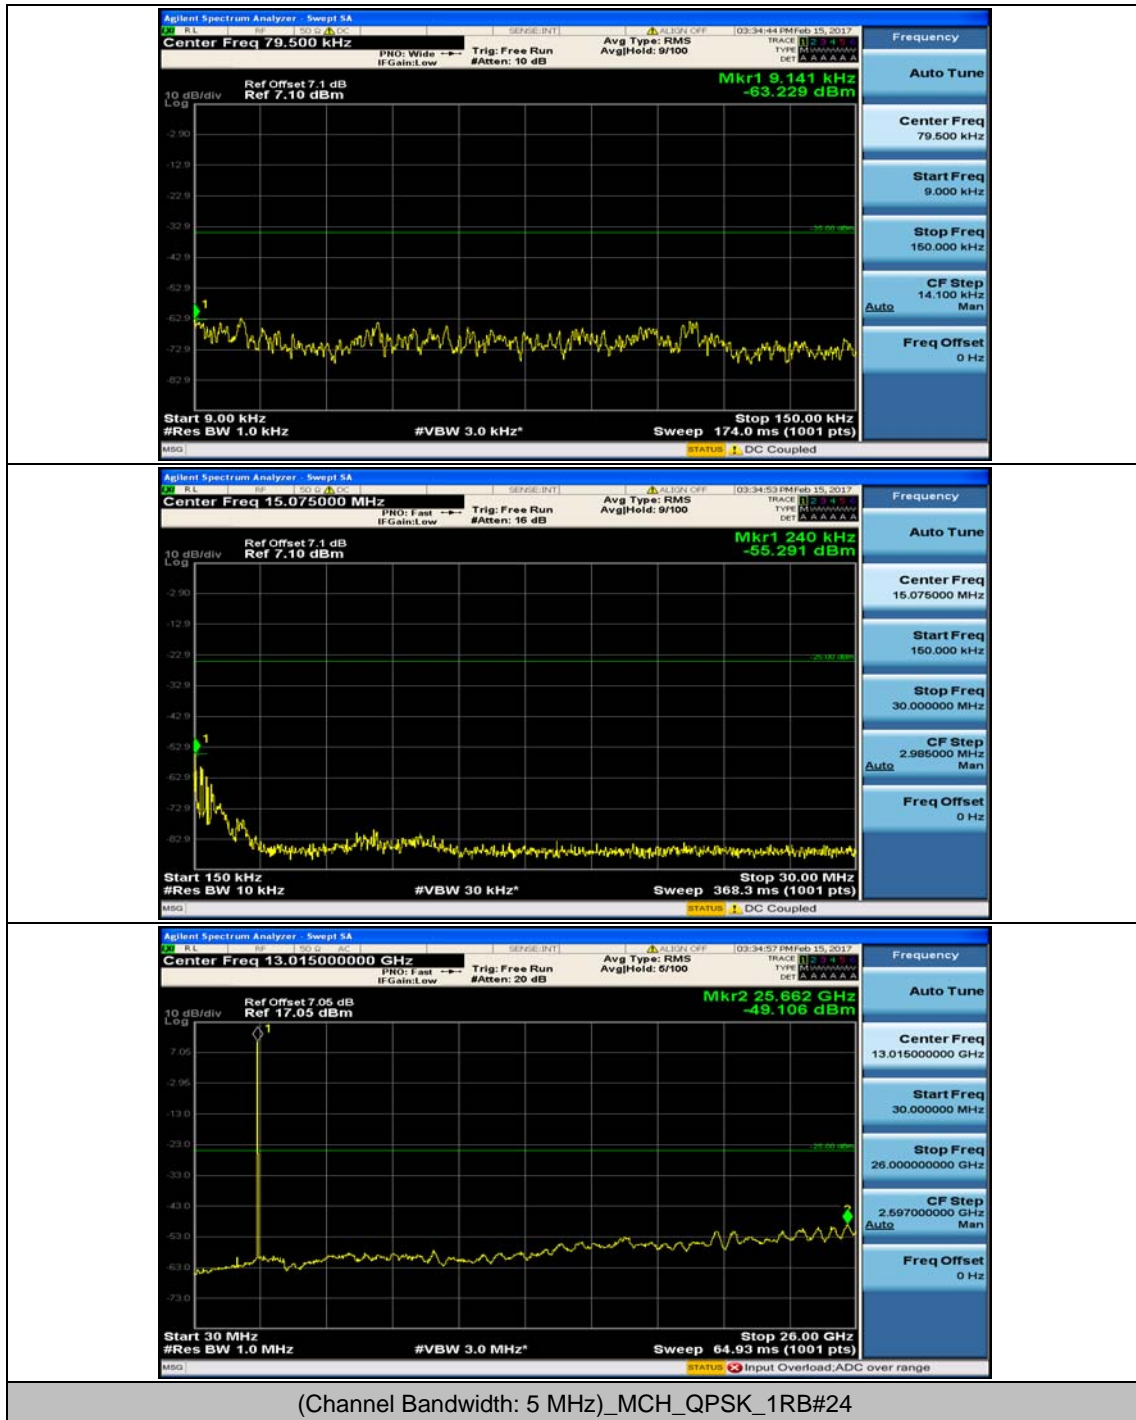

(Channel Bandwidth: 5 MHz)_MCH_QPSK_1RB#12