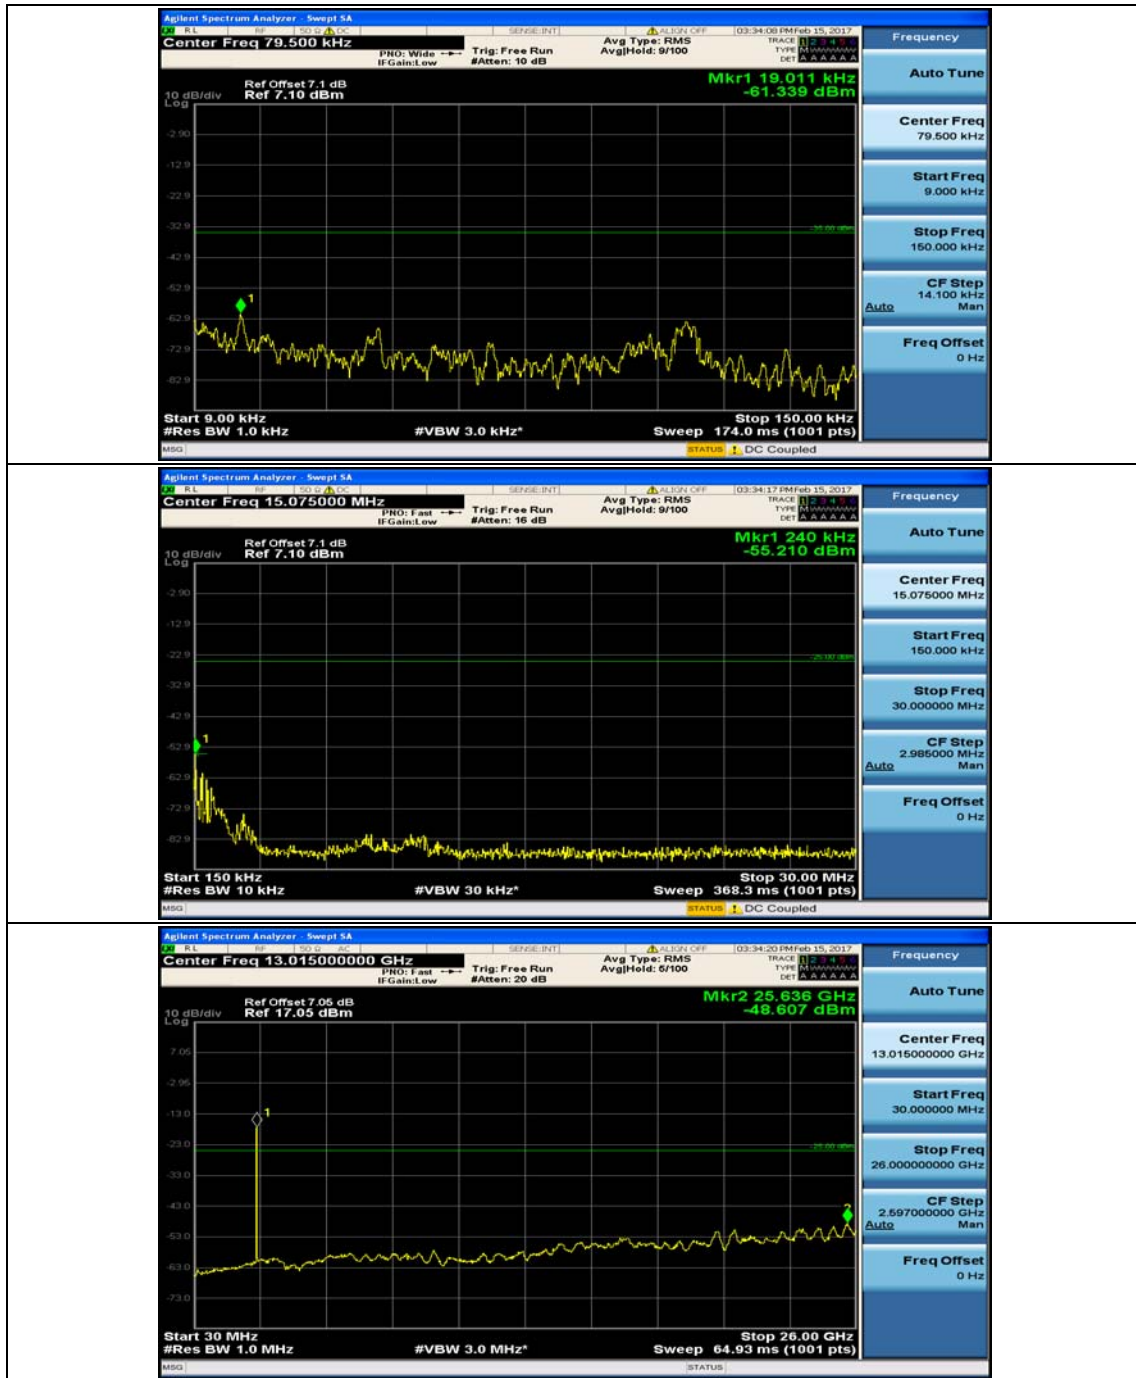

(Channel Bandwidth: 5 MHz)_MCH_QPSK_1RB#0

(Channel Bandwidth: 5 MHz)_MCH_QPSK_1RB#12

(Channel Bandwidth: 5 MHz)_HCH_QPSK_1RB#0

(Channel Bandwidth: 5 MHz)_HCH_QPSK_1RB#12

(Channel Bandwidth: 5 MHz)_LCH_16QAM_1RB#0

(Channel Bandwidth: 5 MHz)_LCH_16QAM_1RB#12

(Channel Bandwidth: 5 MHz)_MCH_16QAM_1RB#0

(Channel Bandwidth: 5 MHz)_MCH_16QAM_1RB#12

(Channel Bandwidth: 5 MHz)_HCH_16QAM_1RB#0

(Channel Bandwidth: 5 MHz)_HCH_16QAM_1RB#12