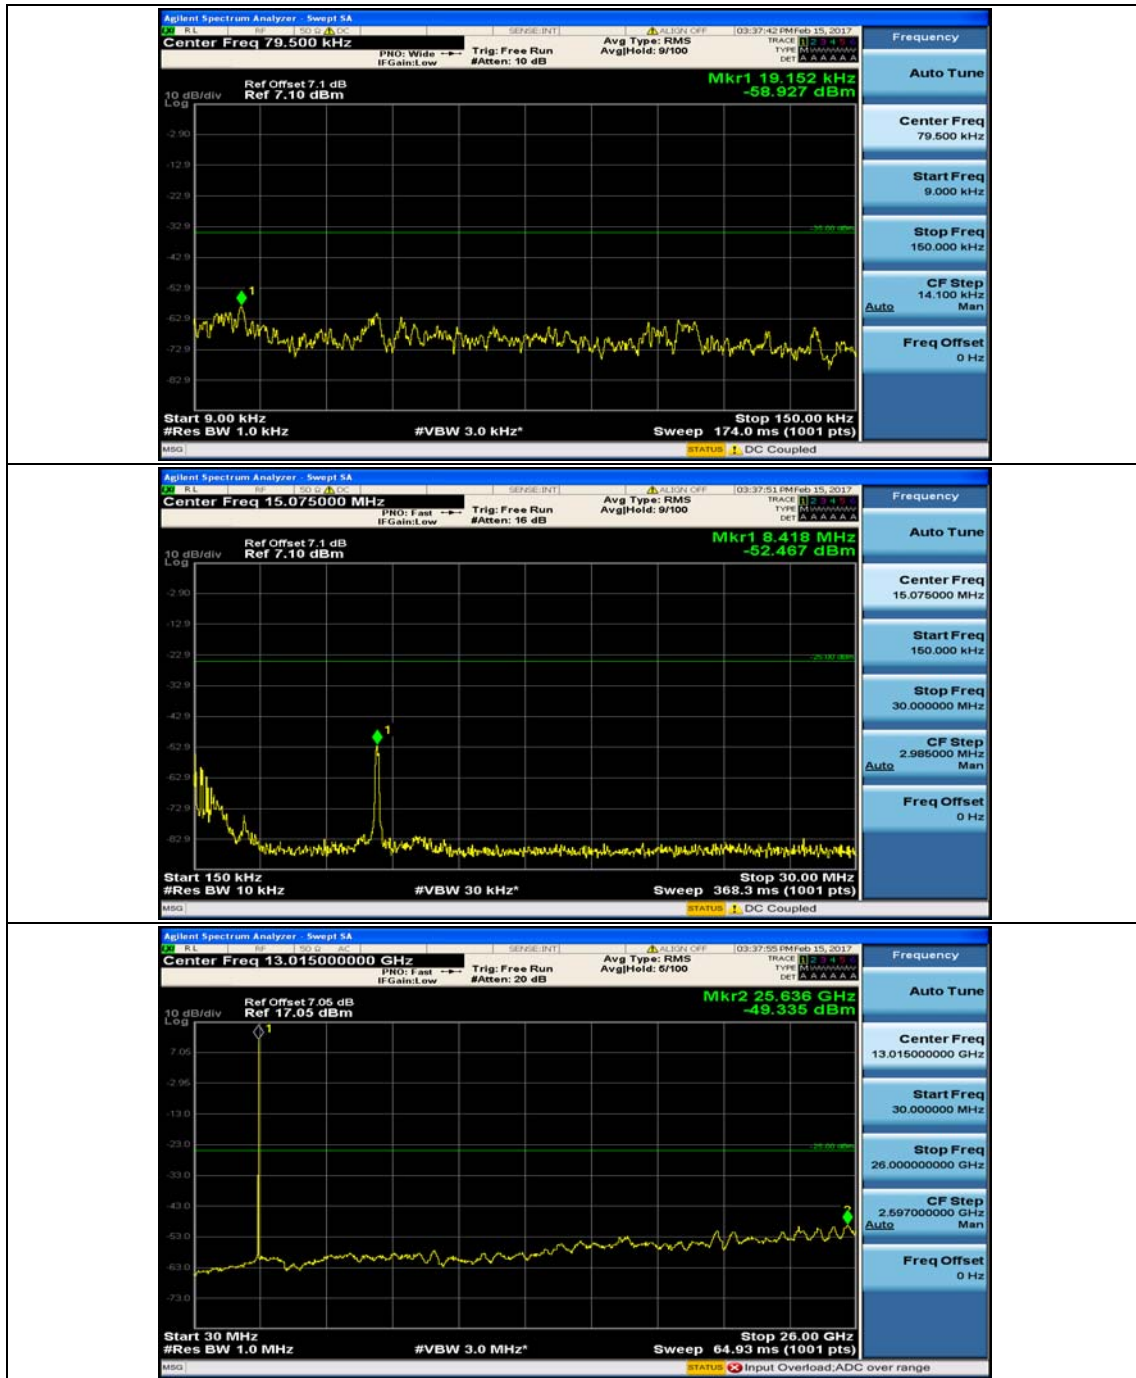

(Channel Bandwidth: 5 MHz)_LCH_16QAM_1RB#12

(Channel Bandwidth: 5 MHz)_MCH_16QAM_1RB#0

(Channel Bandwidth: 5 MHz)_MCH_16QAM_1RB#12

(Channel Bandwidth: 5 MHz)_HCH_16QAM_1RB#0

(Channel Bandwidth: 5 MHz)_HCH_16QAM_1RB#12