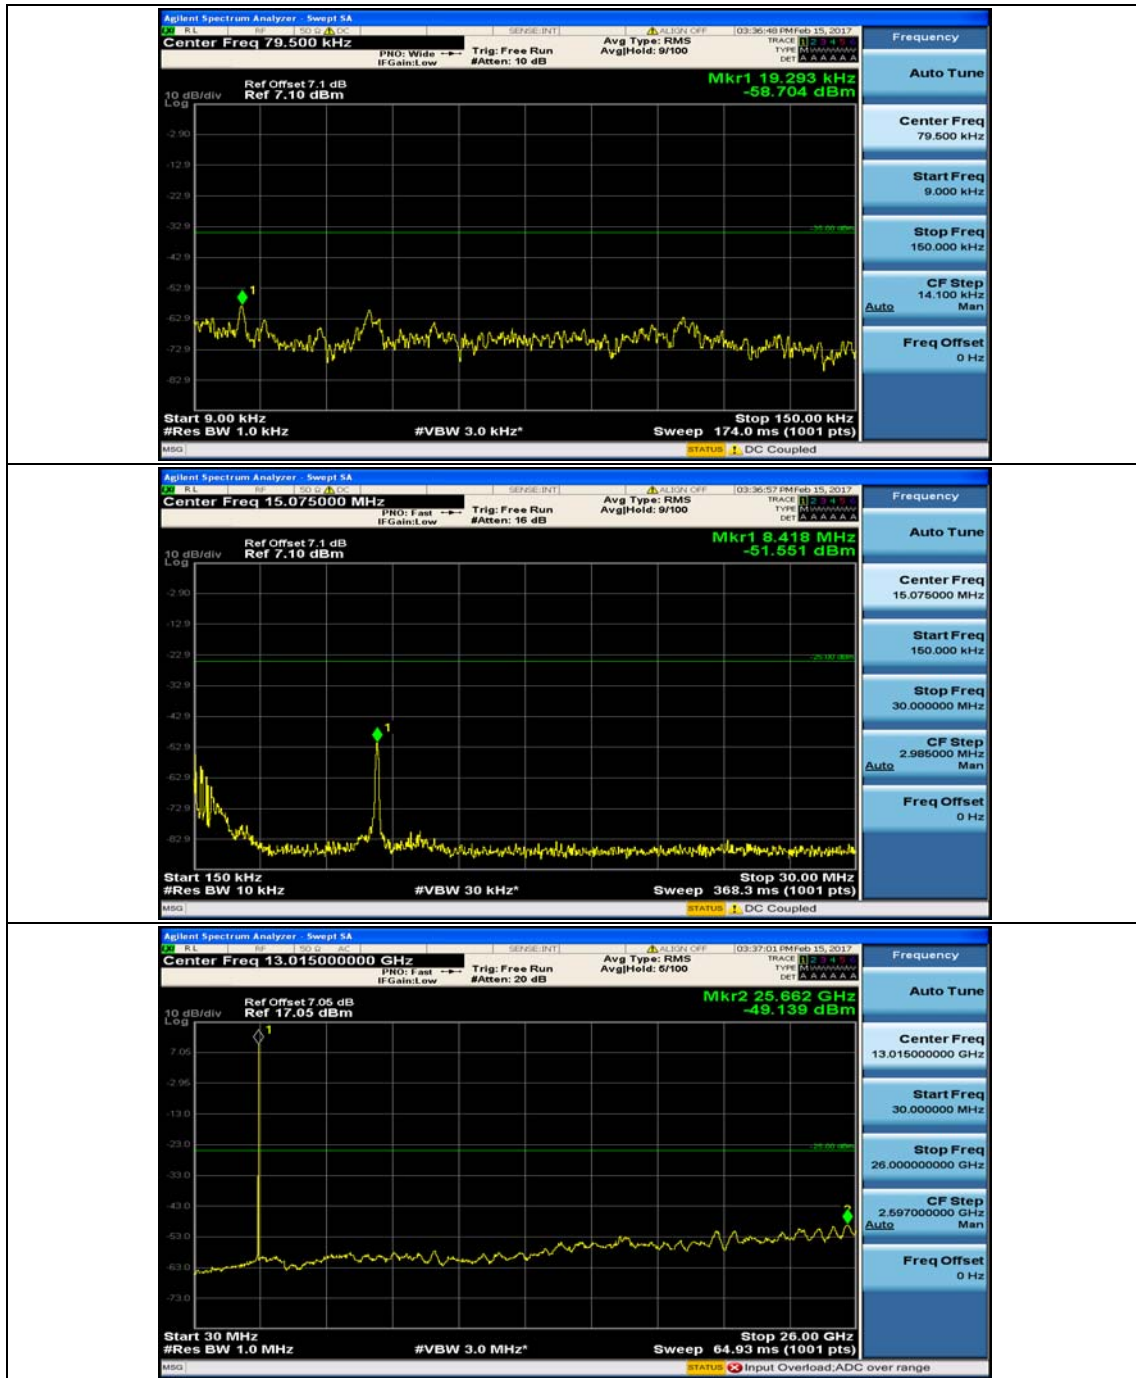

(Channel Bandwidth: 5 MHz)_MCH_QPSK_1RB#0

(Channel Bandwidth: 5 MHz)_MCH_QPSK_1RB#12

(Channel Bandwidth: 5 MHz)_HCH_QPSK_1RB#0

(Channel Bandwidth: 5 MHz)_HCH_QPSK_1RB#12

(Channel Bandwidth: 5 MHz)_LCH_16QAM_1RB#0