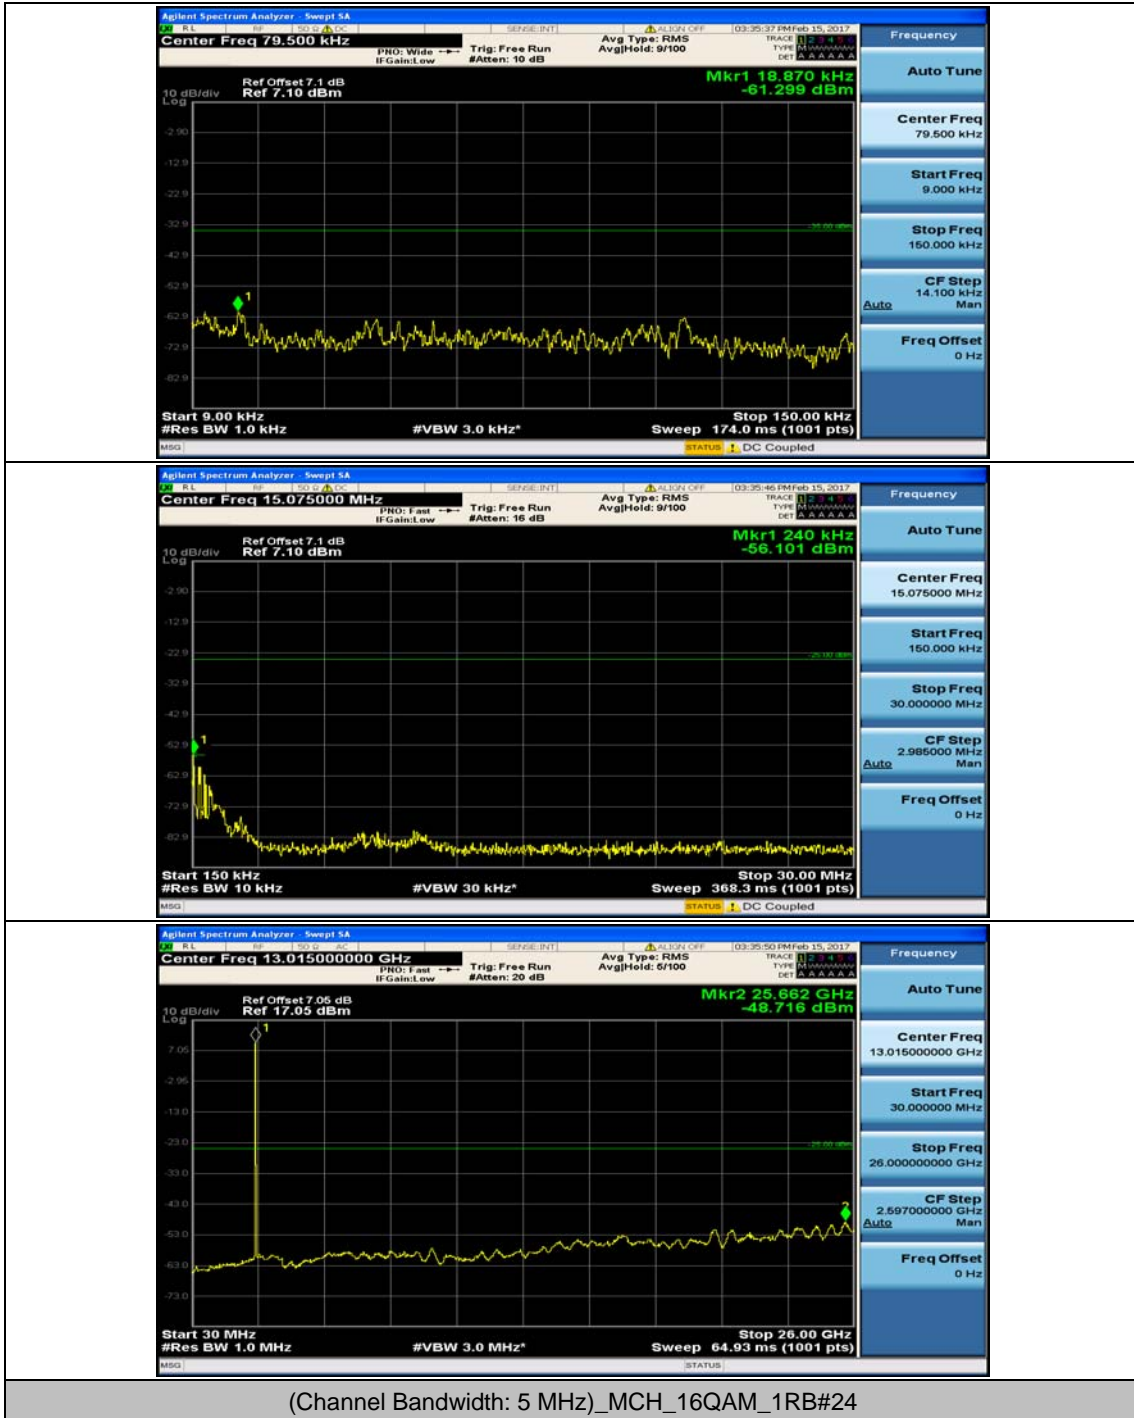

(Channel Bandwidth: 5 MHz)_LCH_16QAM_1RB#12

(Channel Bandwidth: 5 MHz)_MCH_16QAM_1RB#0

(Channel Bandwidth: 5 MHz)_MCH_16QAM_1RB#12

(Channel Bandwidth: 5 MHz)_HCH_16QAM_1RB#0

(Channel Bandwidth: 5 MHz)_HCH_16QAM_1RB#12