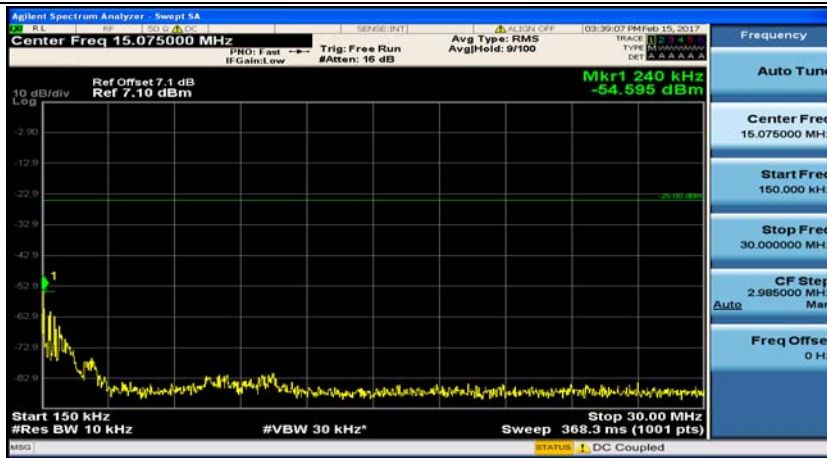

Channel Bandwidth: 10 MHz_LCH_16QAM_1RB#24