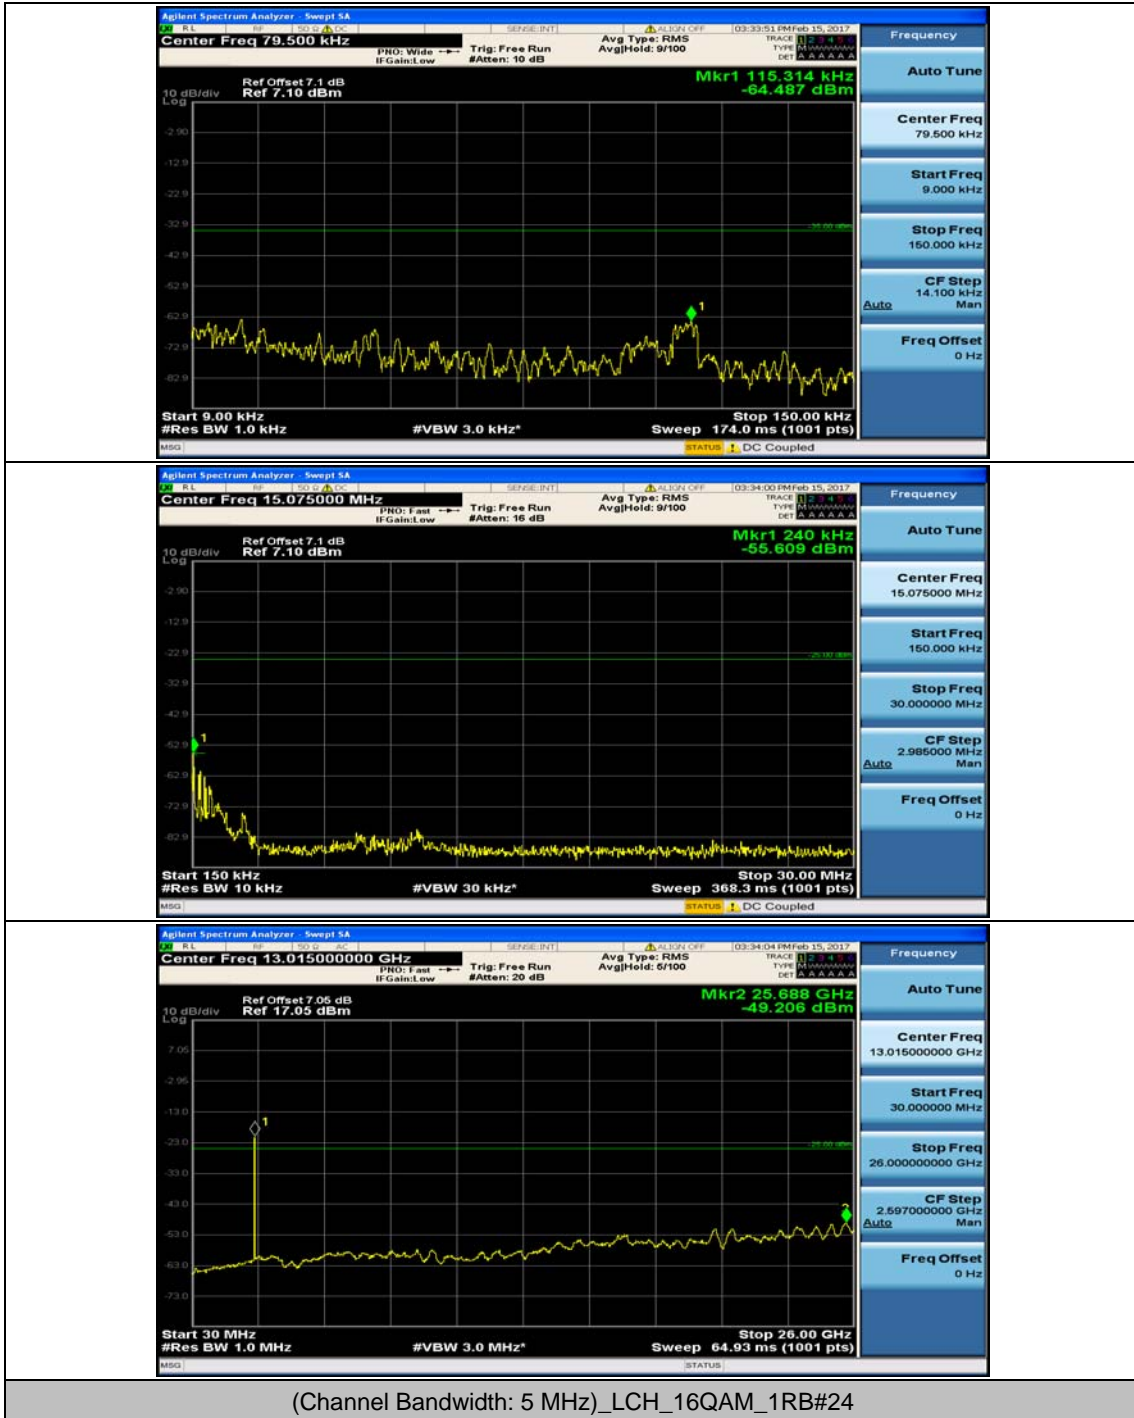

(Channel Bandwidth:20 MHz)_HCH_16QAM_1RB#49

(Channel Bandwidth:20 MHz)_HCH_16QAM_1RB#99

(Channel Bandwidth:20 MHz)_HCH_16QAM_50RB#0

Appendix E: Conducted Spurious Emission

Test Graphs

Channel Bandwidth: 5 MHz

(Channel Bandwidth: 5 MHz)_MCH_QPSK_1RB#0

(Channel Bandwidth: 5 MHz)_MCH_QPSK_1RB#12

(Channel Bandwidth: 5 MHz)_HCH_QPSK_1RB#0

(Channel Bandwidth: 5 MHz)_HCH_QPSK_1RB#12

(Channel Bandwidth: 5 MHz)_LCH_16QAM_1RB#0

(Channel Bandwidth: 5 MHz)_LCH_16QAM_1RB#12

(Channel Bandwidth: 5 MHz)_MCH_16QAM_1RB#0

(Channel Bandwidth: 5 MHz)_MCH_16QAM_1RB#12

(Channel Bandwidth: 5 MHz)_HCH_16QAM_1RB#0

(Channel Bandwidth: 5 MHz)_HCH_16QAM_1RB#12