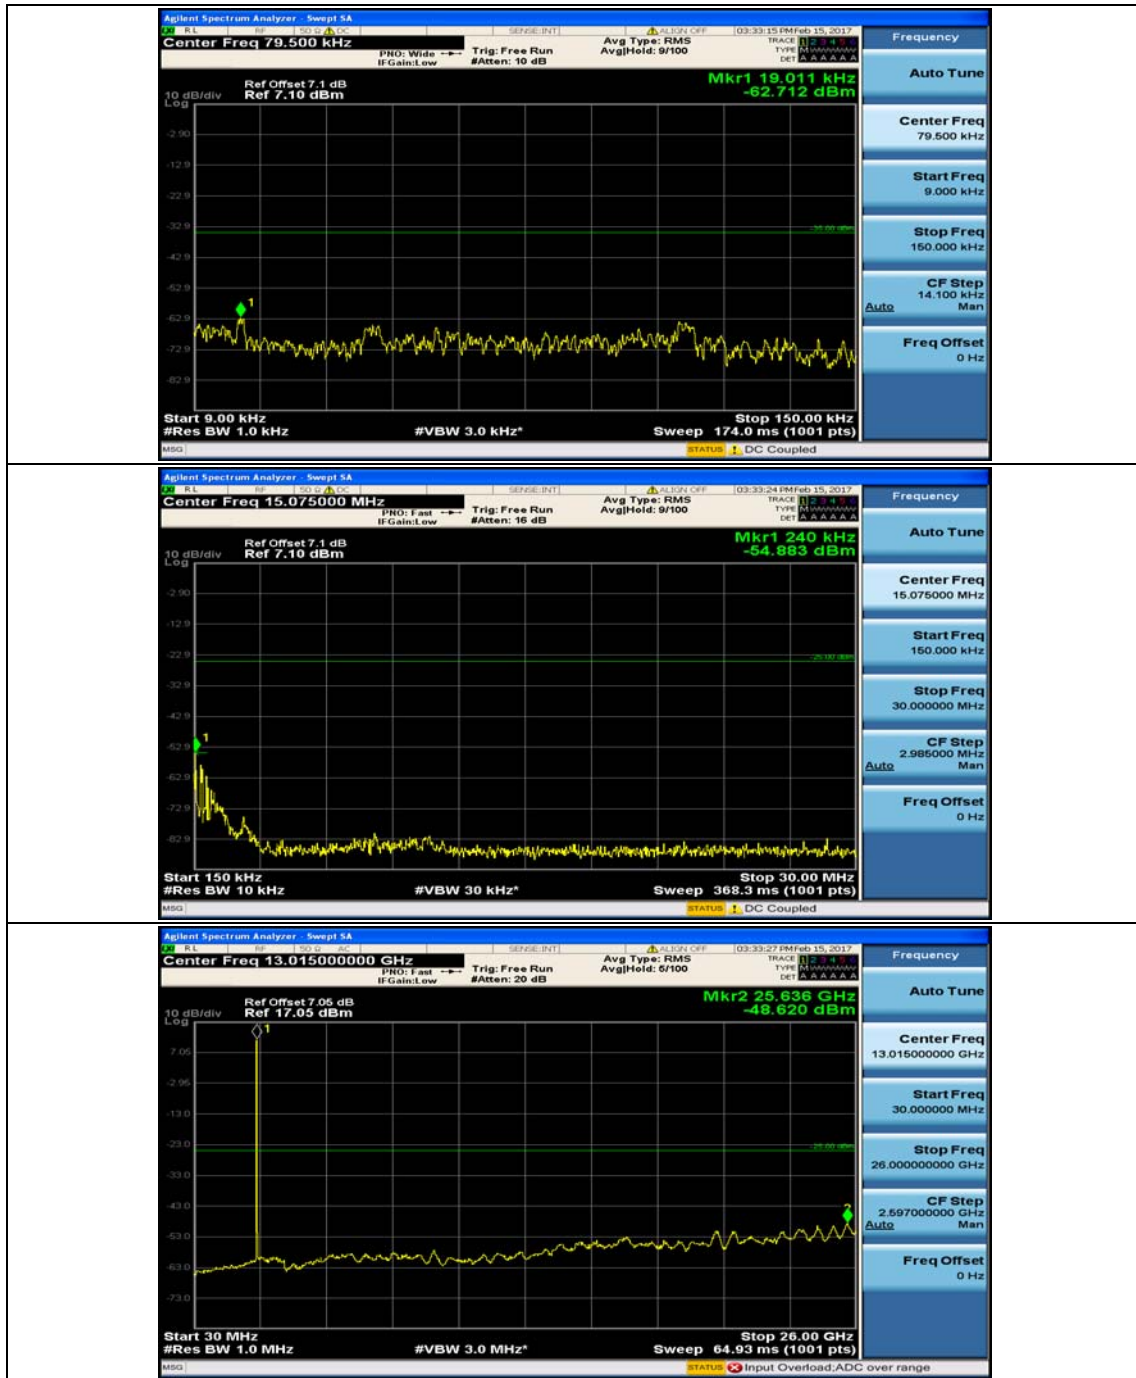

(Channel Bandwidth:20 MHz)_HCH_16QAM_1RB#49

(Channel Bandwidth:20 MHz)_HCH_16QAM_1RB#99

(Channel Bandwidth:20 MHz)_HCH_16QAM_50RB#0

Appendix E: Conducted Spurious Emission

Test Graphs

Channel Bandwidth: 5 MHz