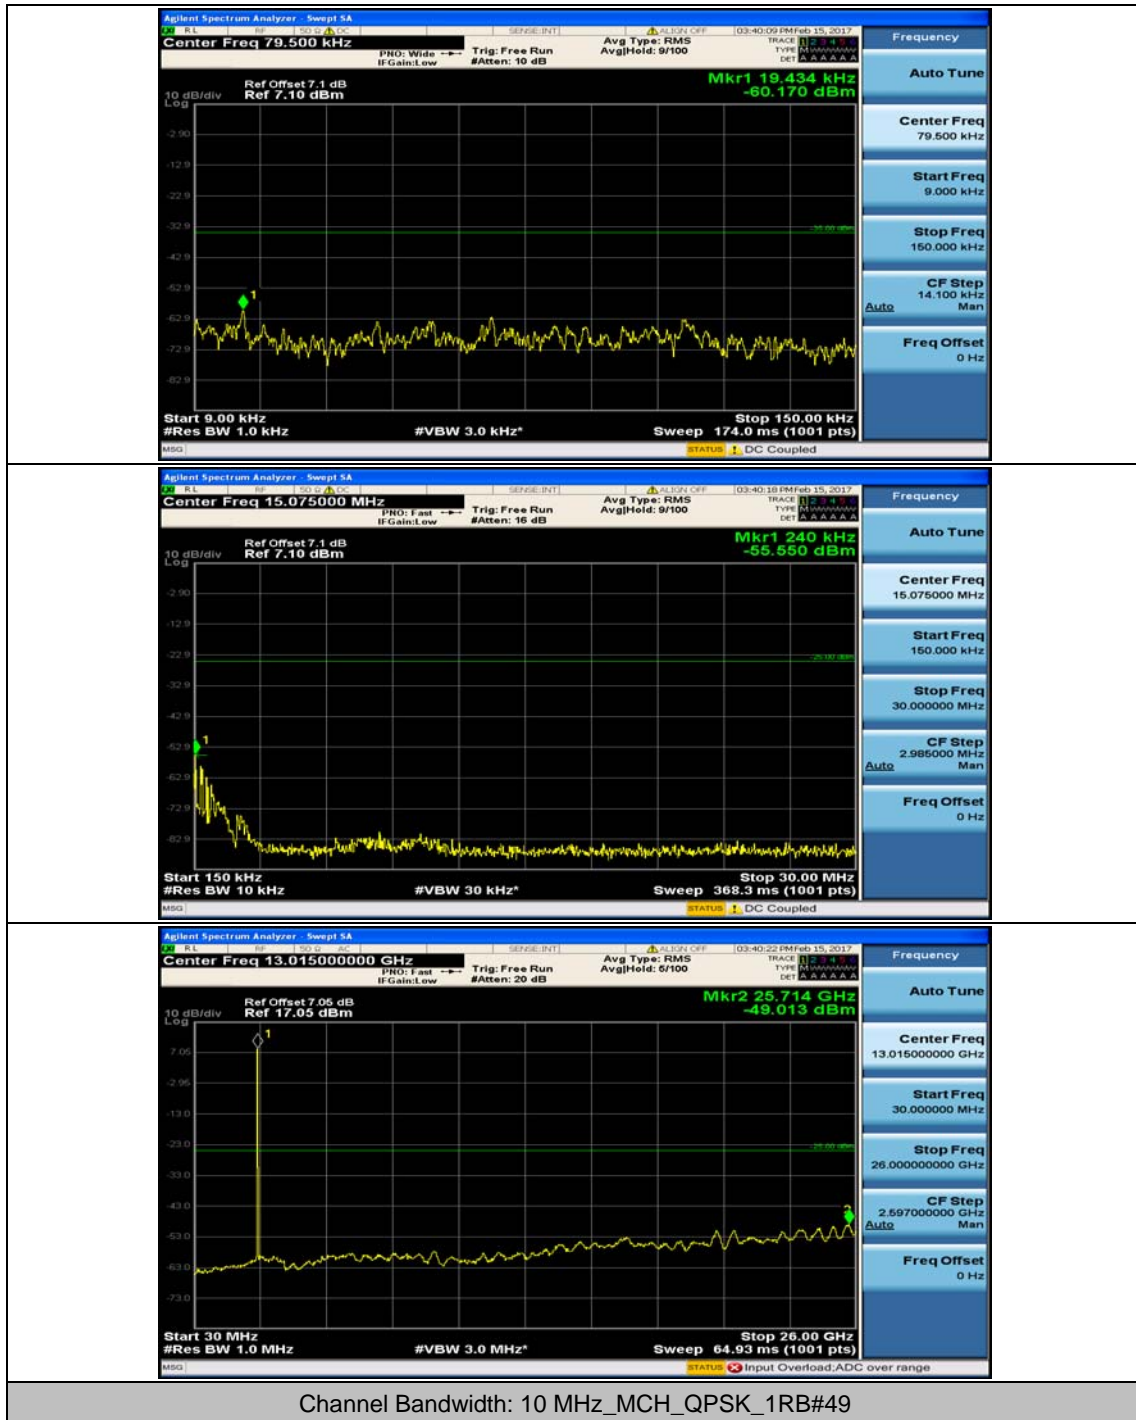

Channel Bandwidth: 10 MHz

Channel Bandwidth: 10 MHz_MCH_QPSK_1RB#0

Channel Bandwidth: 10 MHz_MCH_QPSK_1RB#24

Channel Bandwidth: 10 MHz_HCH_QPSK_1RB#0

Channel Bandwidth: 10 MHz_HCH_QPSK_1RB#24

Channel Bandwidth: 10 MHz_LCH_16QAM_1RB#0

Channel Bandwidth: 10 MHz_LCH_16QAM_1RB#24