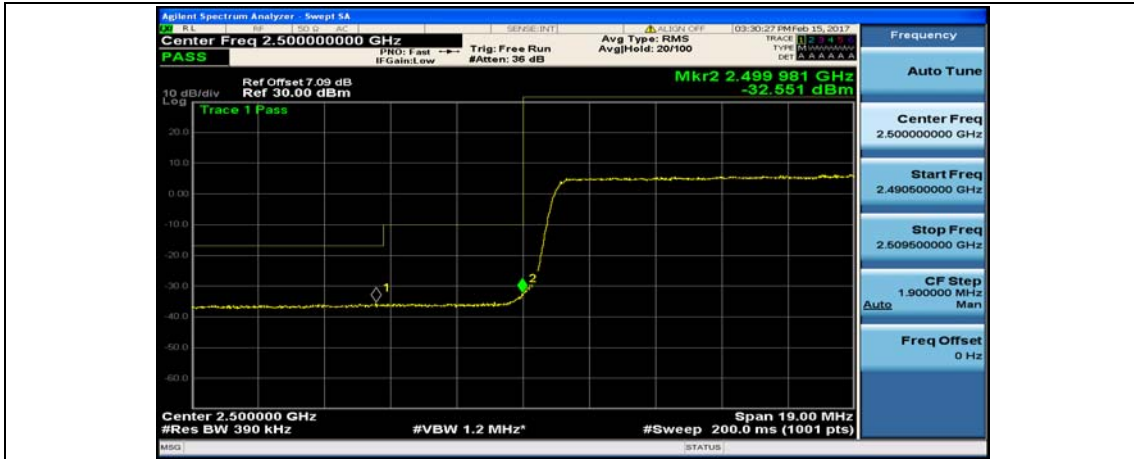

(Channel Bandwidth:15 MHz)_HCH_16QAM_37RB#38

(Channel Bandwidth:15 MHz)_HCH_16QAM_75RB#0

Channel Bandwidth: 20 MHz

(Channel Bandwidth:20 MHz)_LCH_QPSK_50RB#25

(Channel Bandwidth:20 MHz)_LCH_QPSK_50RB#50

(Channel Bandwidth:20 MHz)_LCH_QPSK_100RB#0