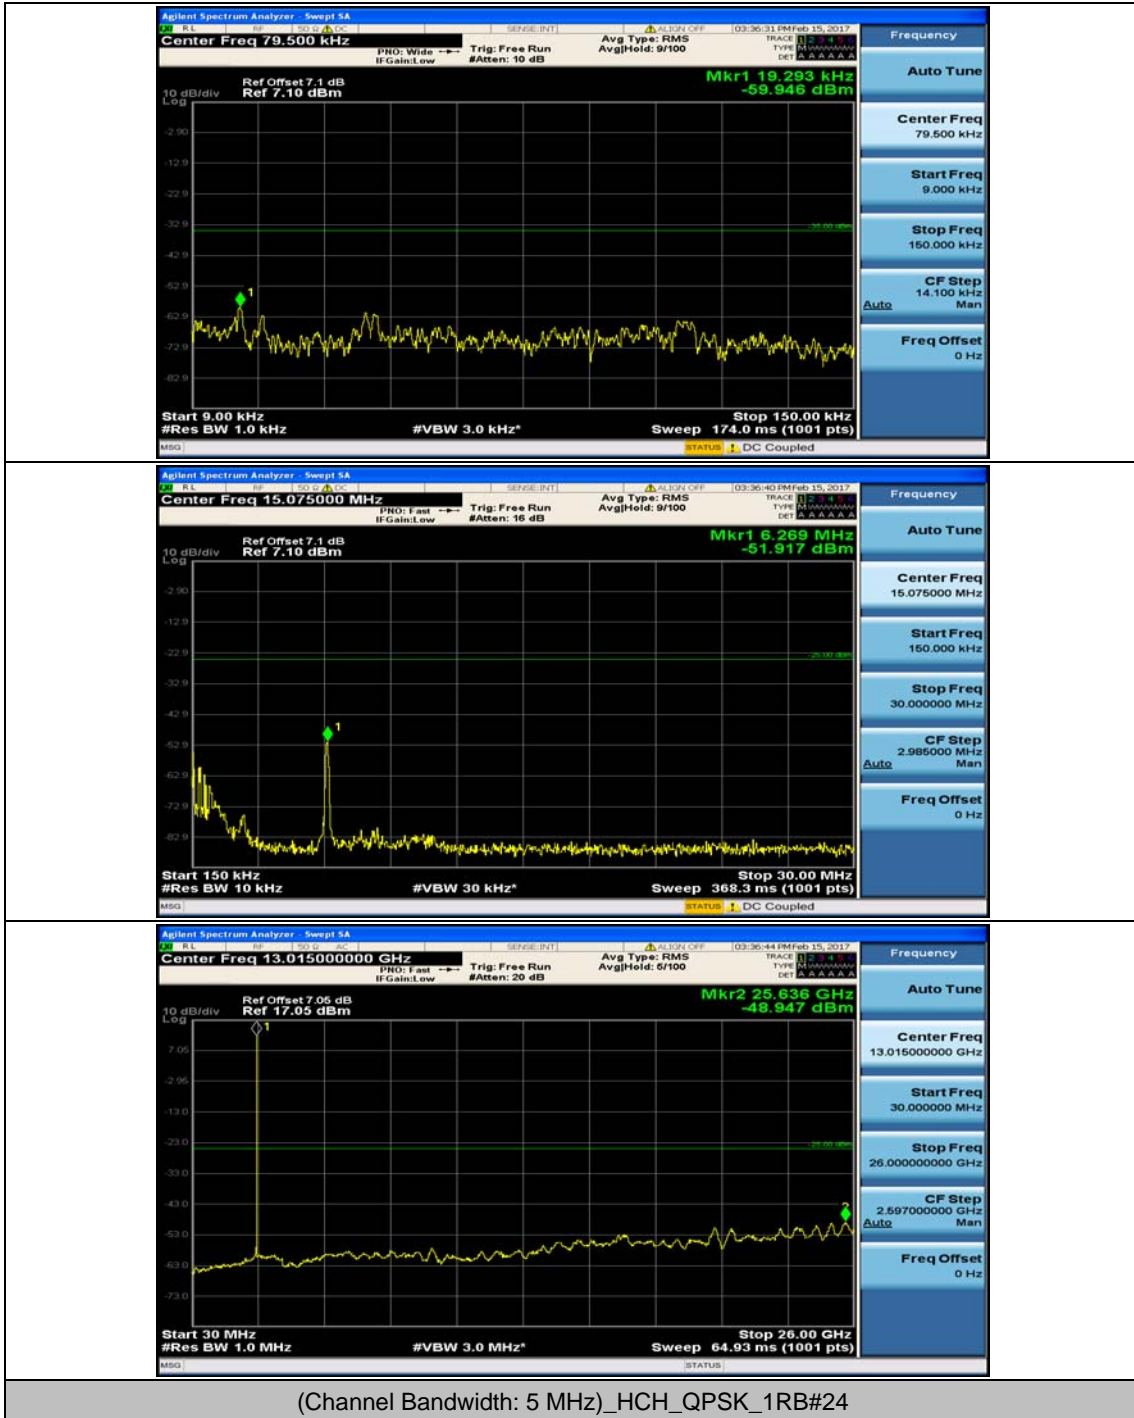

(Channel Bandwidth: 5 MHz)_MCH_QPSK_1RB#0

(Channel Bandwidth: 5 MHz)_MCH_QPSK_1RB#12

(Channel Bandwidth: 5 MHz)_HCH_QPSK_1RB#0

(Channel Bandwidth: 5 MHz)_HCH_QPSK_1RB#12

(Channel Bandwidth: 5 MHz)_LCH_16QAM_1RB#0