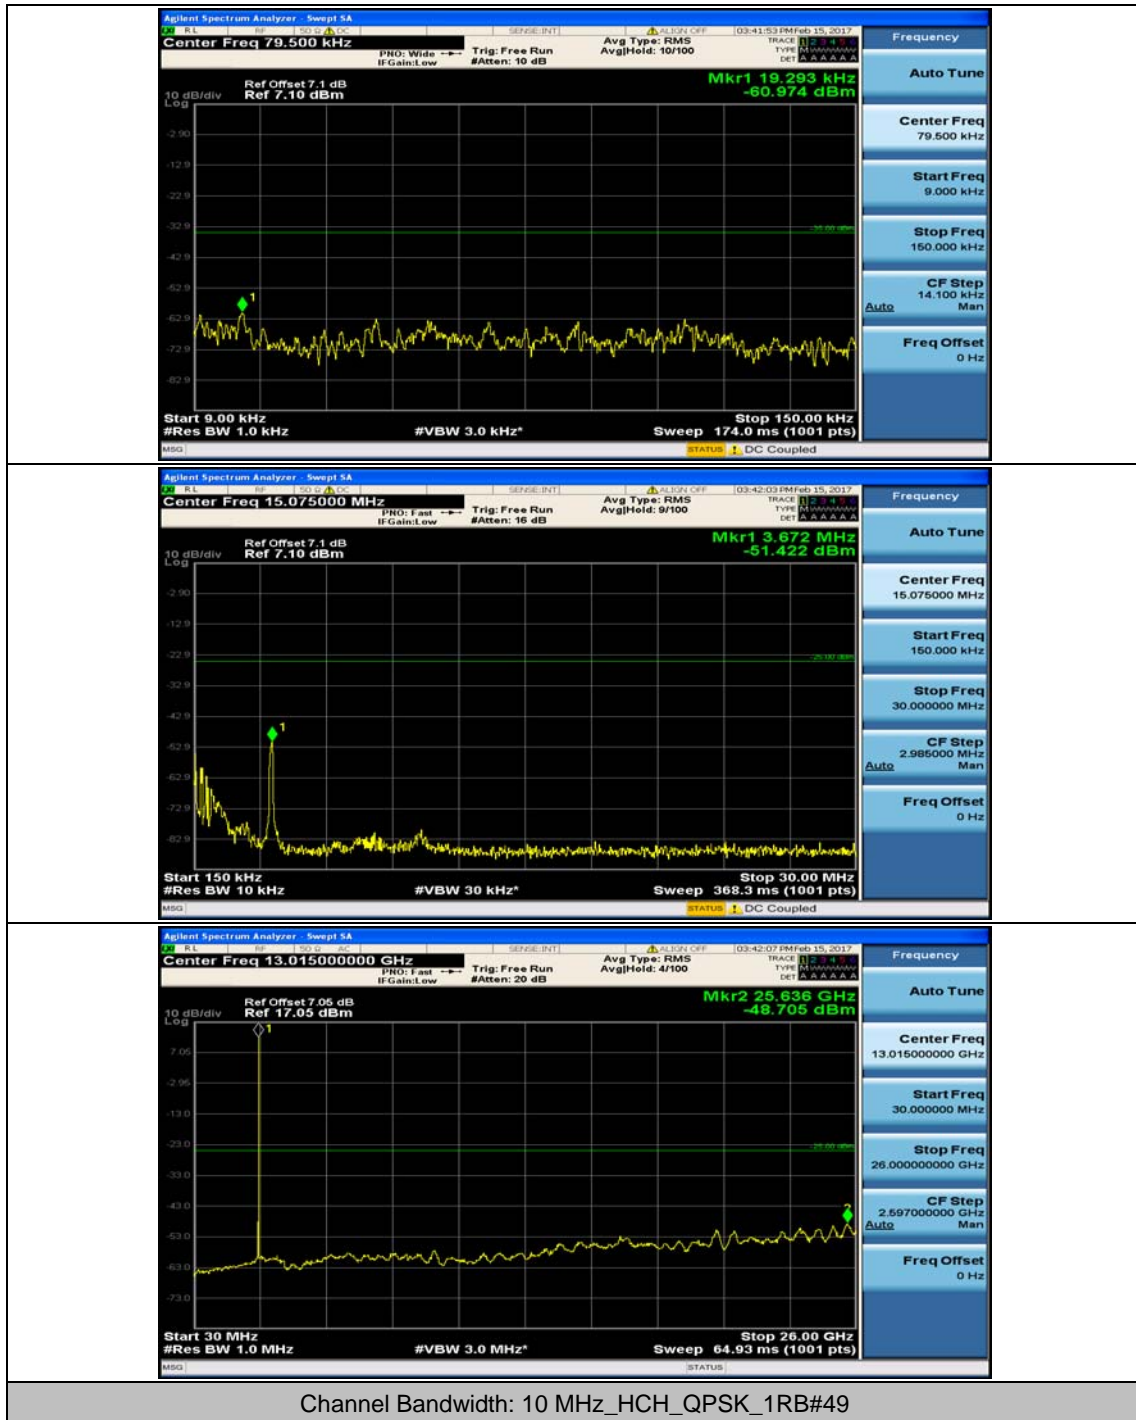

Channel Bandwidth: 10 MHz

Channel Bandwidth: 10 MHz_MCH_QPSK_1RB#0

Channel Bandwidth: 10 MHz_MCH_QPSK_1RB#24

Channel Bandwidth: 10 MHz_HCH_QPSK_1RB#0

Channel Bandwidth: 10 MHz_HCH_QPSK_1RB#24

Channel Bandwidth: 10 MHz_LCH_16QAM_1RB#0

Channel Bandwidth: 10 MHz_LCH_16QAM_1RB#24