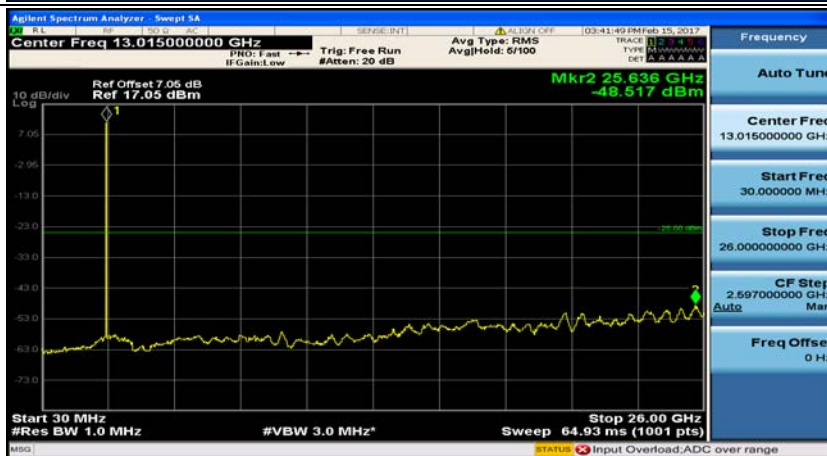

Channel Bandwidth: 10 MHz_HCH_QPSK_1RB#0

Channel Bandwidth: 10 MHz_HCH_QPSK_1RB#24