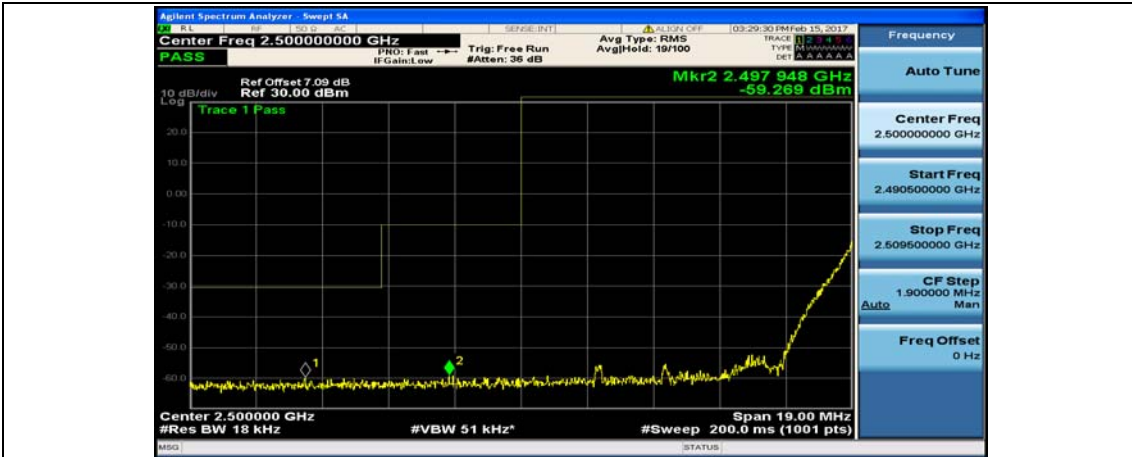

(Channel Bandwidth:20 MHz)_HCH_QPSK_50RB#50

(Channel Bandwidth:20 MHz)_HCH_QPSK_100RB#0

(Channel Bandwidth:20 MHz)_LCH_16QAM_1RB#0

(Channel Bandwidth:20 MHz)_LCH_16QAM_1RB#49

(Channel Bandwidth:20 MHz)_LCH_16QAM_1RB#99

(Channel Bandwidth:20 MHz)_LCH_16QAM_50RB#0

(Channel Bandwidth:20 MHz)_LCH_16QAM_50RB#25

(Channel Bandwidth:20 MHz)_LCH_16QAM_50RB#50

(Channel Bandwidth:20 MHz)_LCH_16QAM_100RB#0

(Channel Bandwidth:20 MHz)_HCH_16QAM_1RB#0