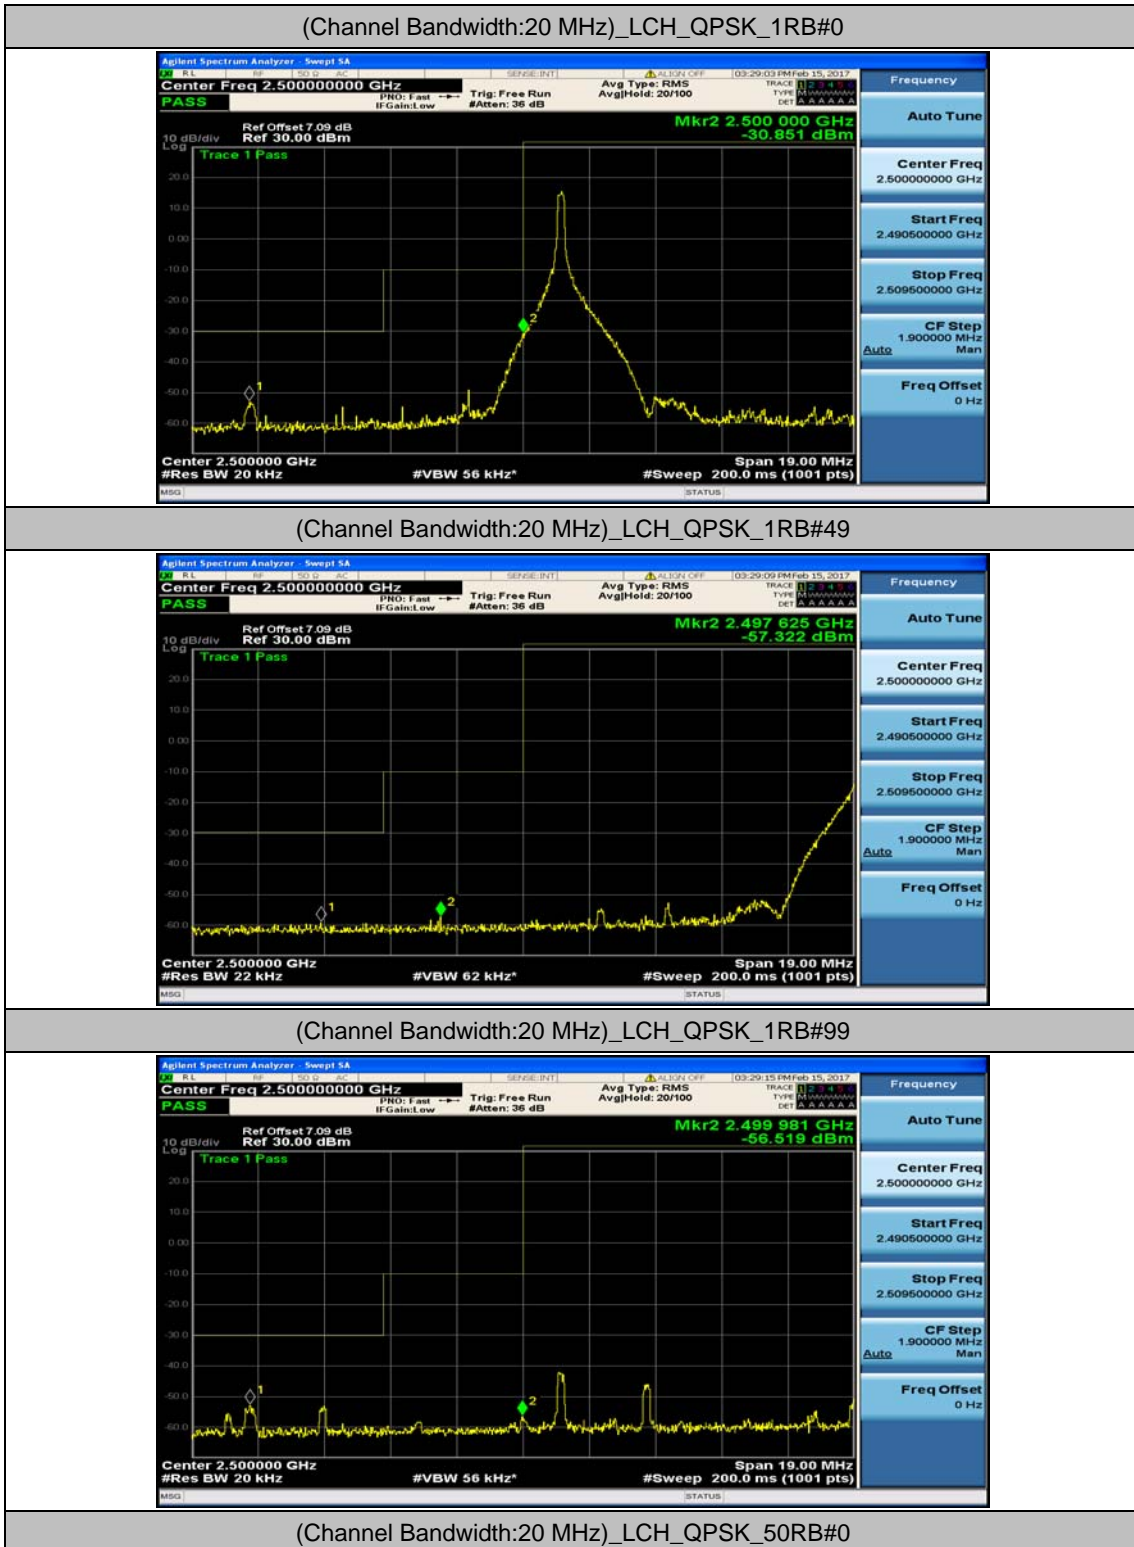

(Channel Bandwidth:15 MHz)_HCH_16QAM_1RB#0

(Channel Bandwidth:15 MHz)_HCH_16QAM_1RB#37

(Channel Bandwidth:15 MHz)_HCH_16QAM_1RB#74

(Channel Bandwidth:15 MHz)_HCH_16QAM_37RB#0

(Channel Bandwidth:15 MHz)_HCH_16QAM_37RB#18

(Channel Bandwidth:15 MHz)_HCH_16QAM_37RB#38

(Channel Bandwidth:15 MHz)_HCH_16QAM_75RB#0

Channel Bandwidth: 20 MHz

(Channel Bandwidth:20 MHz)_LCH_QPSK_50RB#25

(Channel Bandwidth:20 MHz)_LCH_QPSK_50RB#50

(Channel Bandwidth:20 MHz)_LCH_QPSK_100RB#0