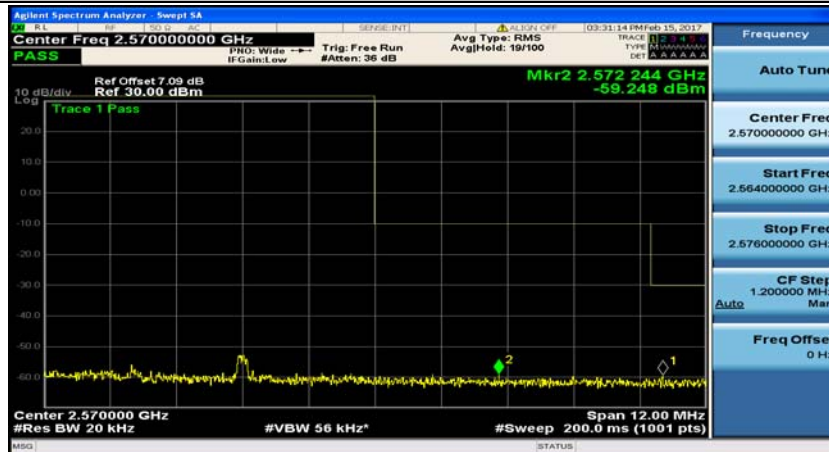

(Channel Bandwidth:20 MHz)_HCH_16QAM_1RB#49