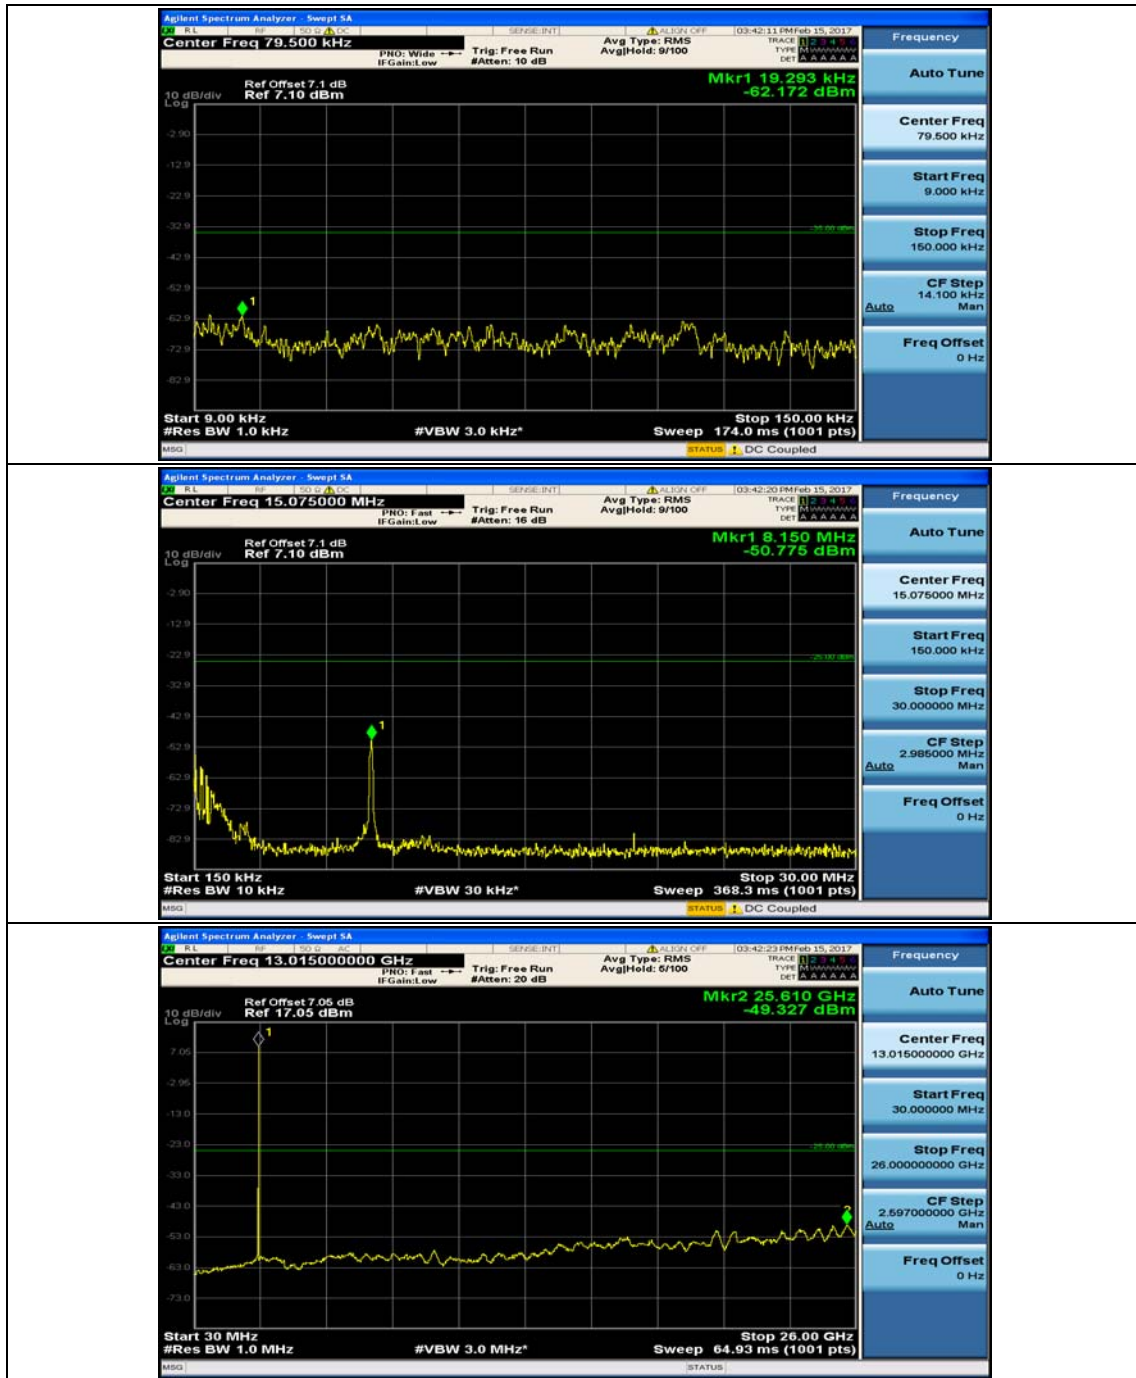

Channel Bandwidth: 10 MHz

Channel Bandwidth: 10 MHz_MCH_QPSK_1RB#0

Channel Bandwidth: 10 MHz_MCH_QPSK_1RB#24

Channel Bandwidth: 10 MHz_HCH_QPSK_1RB#0

Channel Bandwidth: 10 MHz_HCH_QPSK_1RB#24

Channel Bandwidth: 10 MHz_LCH_16QAM_1RB#0

Channel Bandwidth: 10 MHz_LCH_16QAM_1RB#24