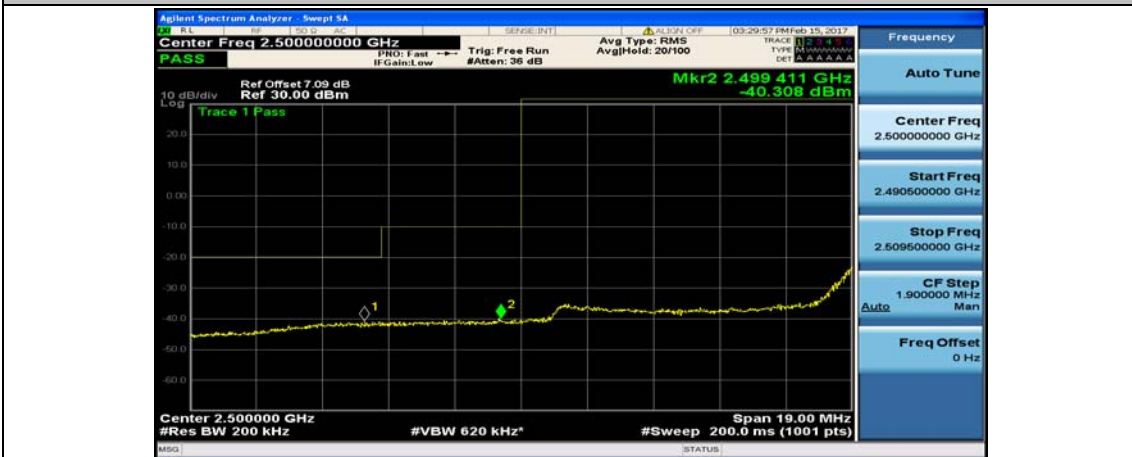

(Channel Bandwidth:15 MHz)_HCH_16QAM_37RB#38

(Channel Bandwidth:15 MHz)_HCH_16QAM_75RB#0

Channel Bandwidth: 20 MHz

(Channel Bandwidth:20 MHz)_LCH_QPSK_50RB#25

(Channel Bandwidth:20 MHz)_LCH_QPSK_50RB#50

(Channel Bandwidth:20 MHz)_LCH_QPSK_100RB#0