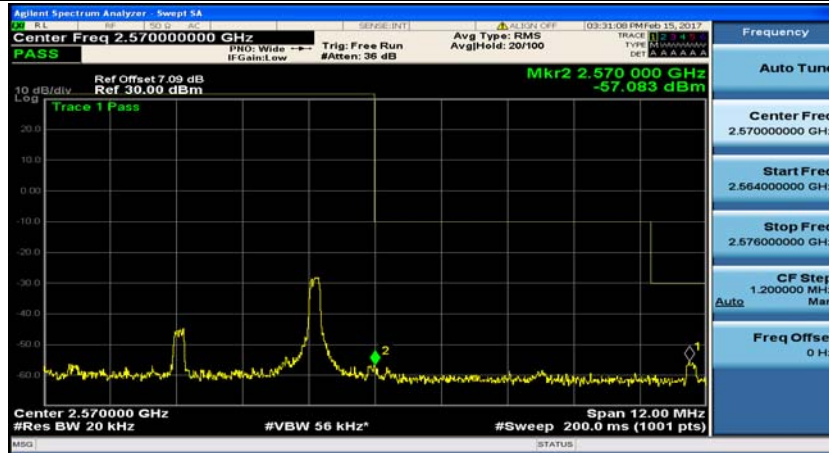

(Channel Bandwidth:20 MHz)_LCH_16QAM_50RB#0

(Channel Bandwidth:20 MHz)_LCH_16QAM_50RB#25

(Channel Bandwidth:20 MHz)_LCH_16QAM_50RB#50

(Channel Bandwidth:20 MHz)_LCH_16QAM_100RB#0

(Channel Bandwidth:20 MHz)_HCH_16QAM_1RB#0