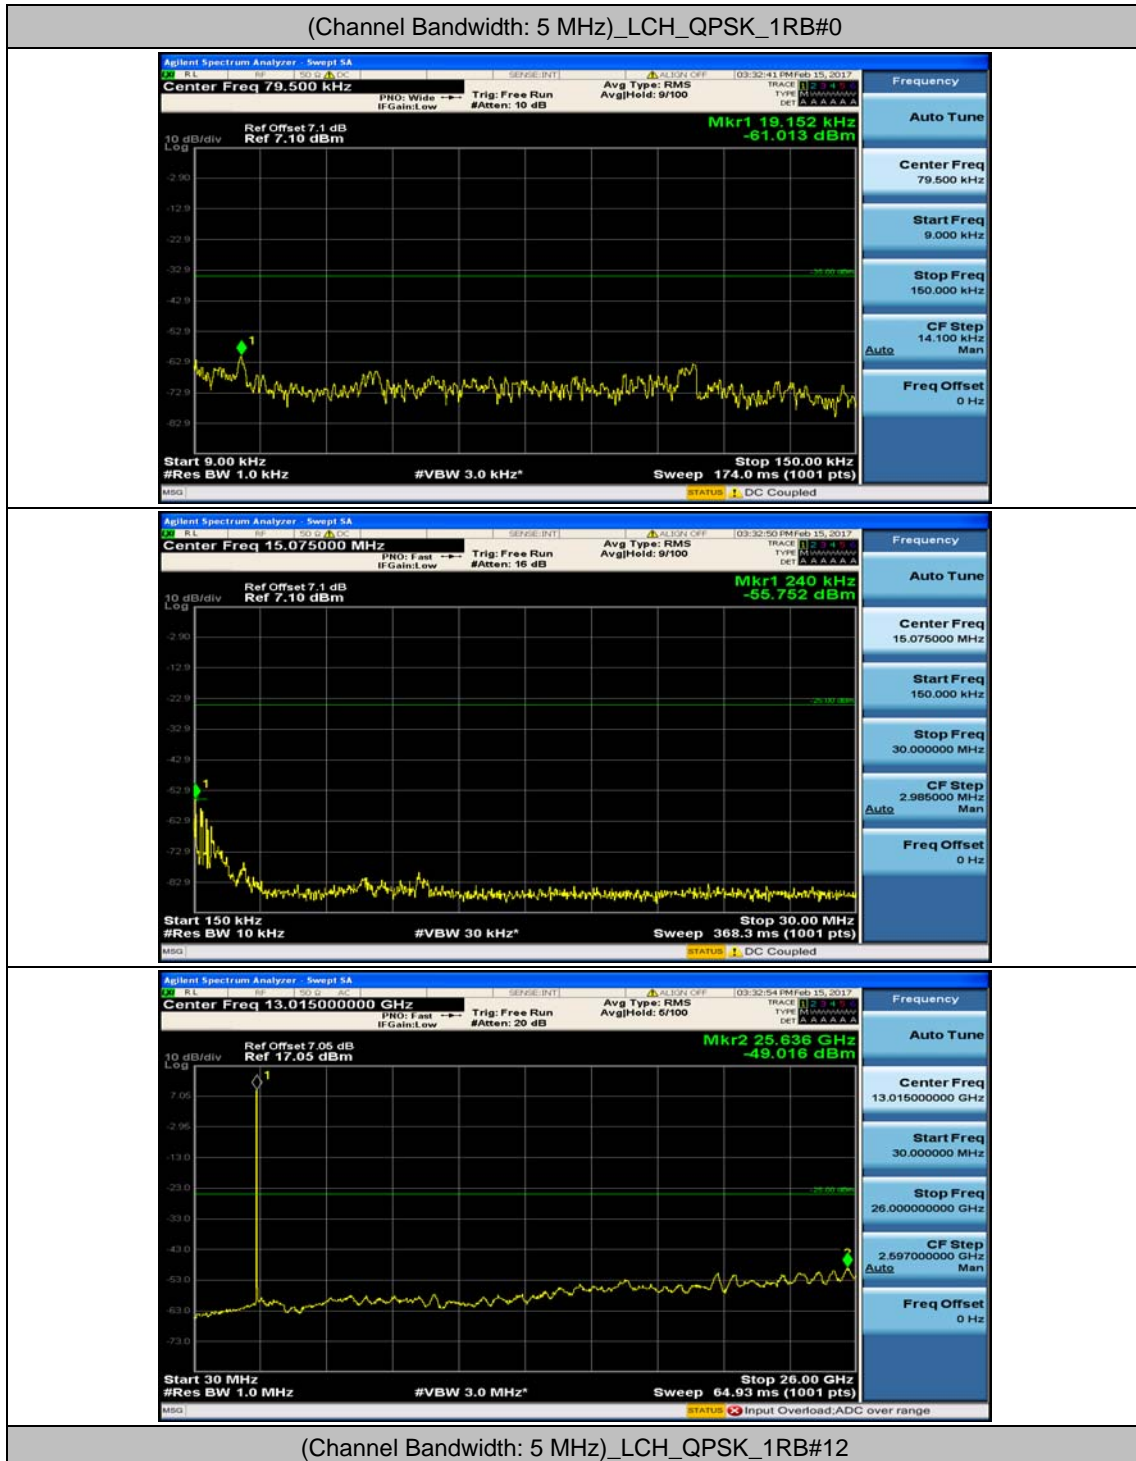

(Channel Bandwidth:20 MHz)_HCH_16QAM_1RB#49

(Channel Bandwidth:20 MHz)_HCH_16QAM_1RB#99

(Channel Bandwidth:20 MHz)_HCH_16QAM_50RB#0

Appendix E: Conducted Spurious Emission

Test Graphs

Channel Bandwidth: 5 MHz