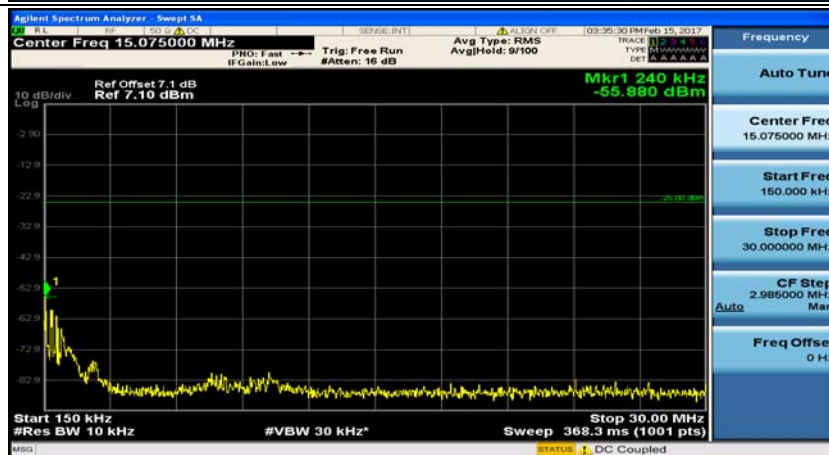

(Channel Bandwidth: 5 MHz)_MCH_16QAM_1RB#0