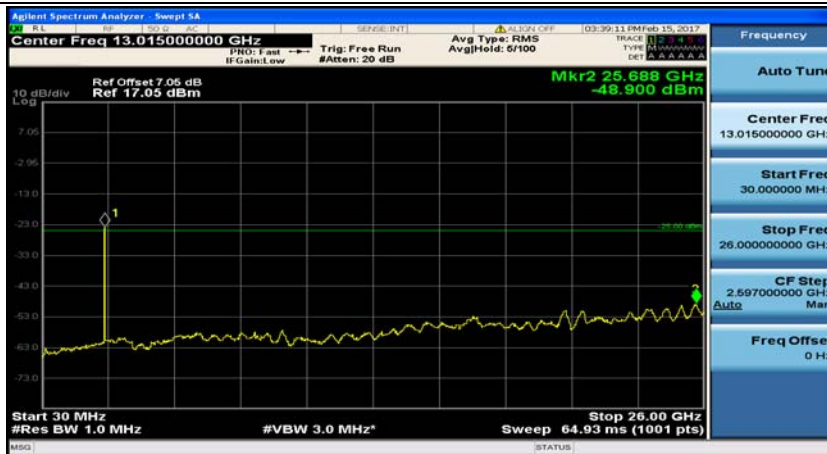

Channel Bandwidth: 10 MHz_LCH_16QAM_1RB#24