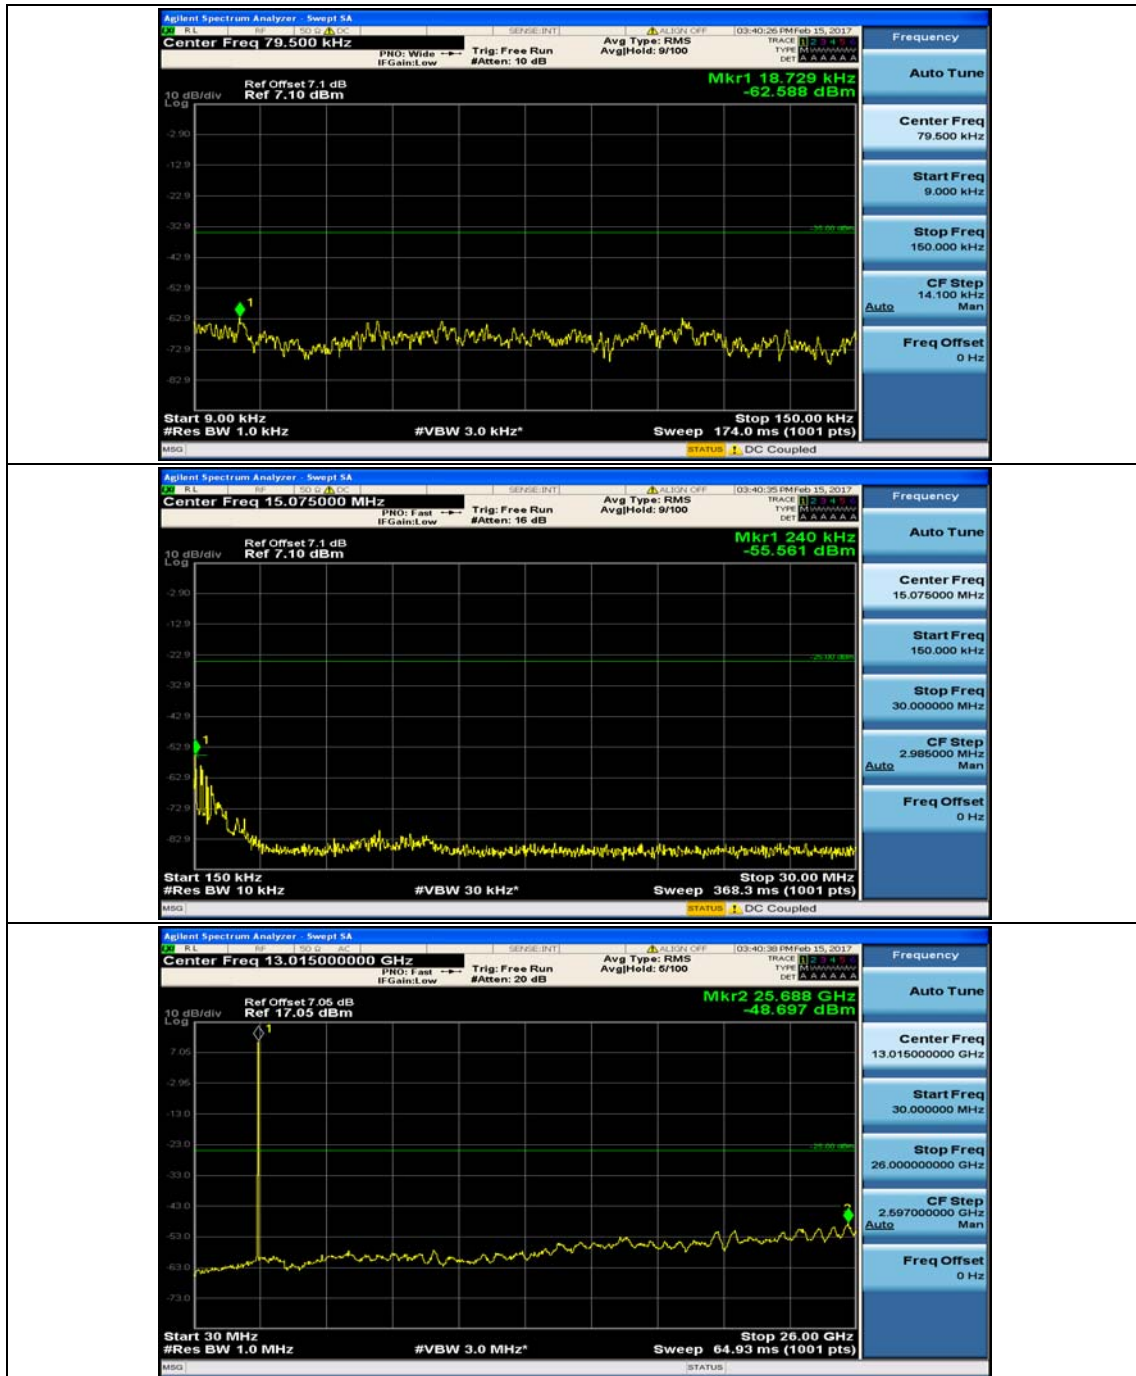

Channel Bandwidth: 10 MHz

Channel Bandwidth: 10 MHz_MCH_QPSK_1RB#0

Channel Bandwidth: 10 MHz_MCH_QPSK_1RB#24

Channel Bandwidth: 10 MHz_HCH_QPSK_1RB#0

Channel Bandwidth: 10 MHz_HCH_QPSK_1RB#24

Channel Bandwidth: 10 MHz_LCH_16QAM_1RB#0

Channel Bandwidth: 10 MHz_LCH_16QAM_1RB#24