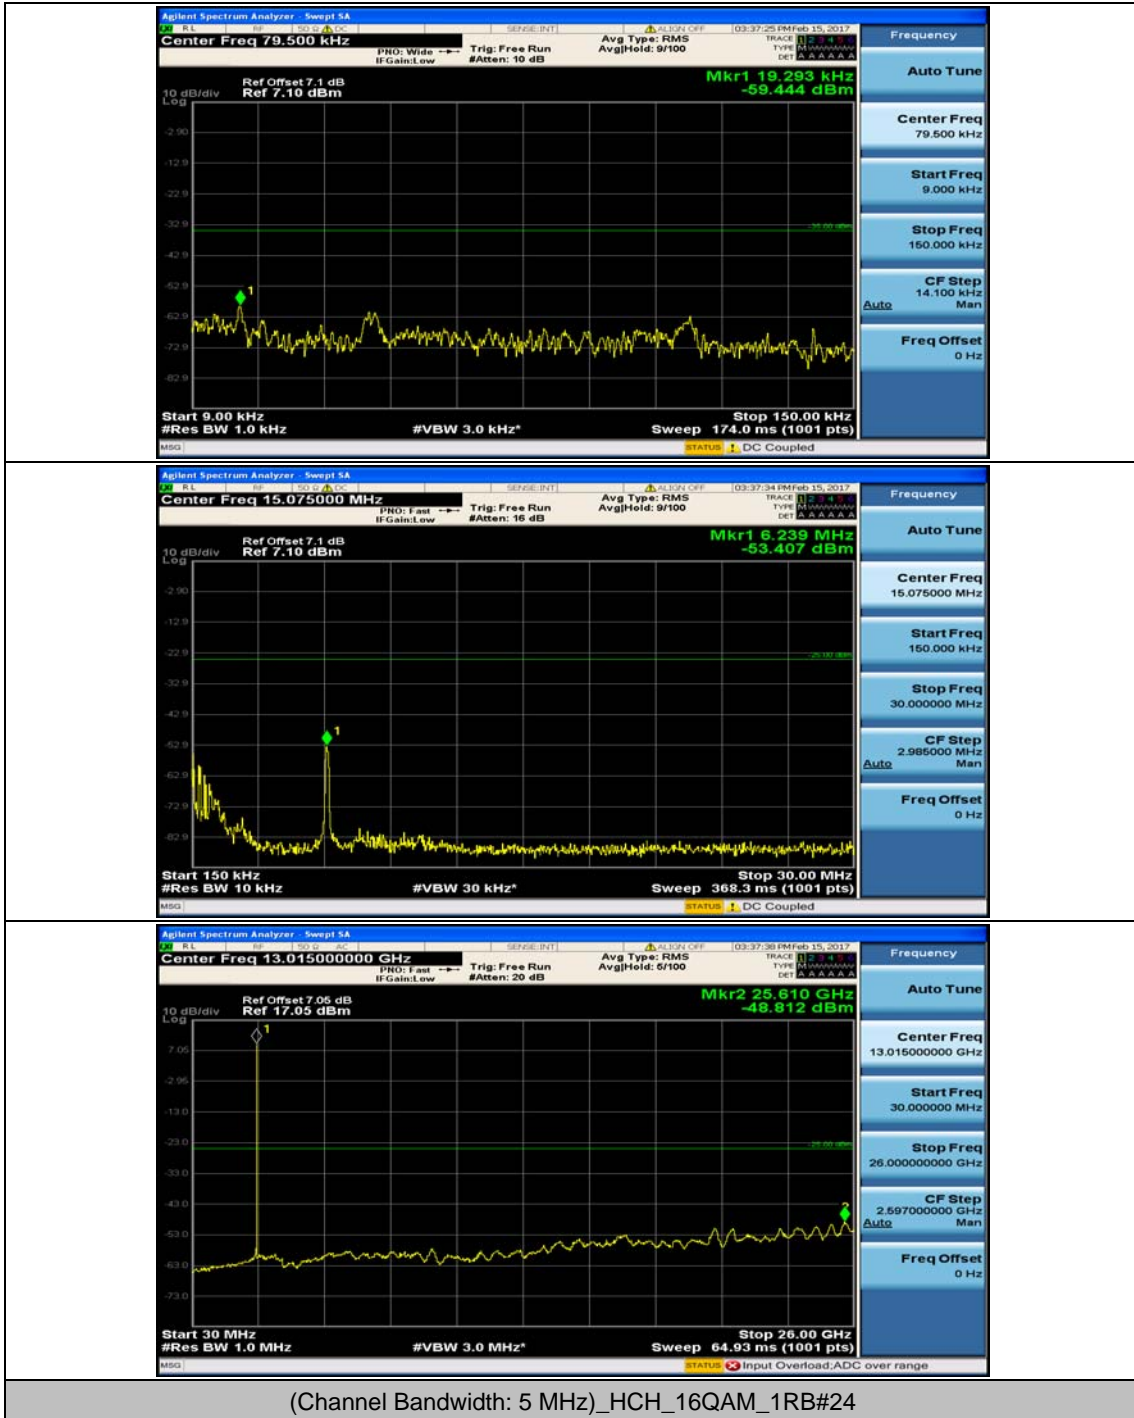

(Channel Bandwidth: 5 MHz)_LCH_16QAM_1RB#12

(Channel Bandwidth: 5 MHz)_MCH_16QAM_1RB#0

(Channel Bandwidth: 5 MHz)_MCH_16QAM_1RB#12

(Channel Bandwidth: 5 MHz)_HCH_16QAM_1RB#0

(Channel Bandwidth: 5 MHz)_HCH_16QAM_1RB#12