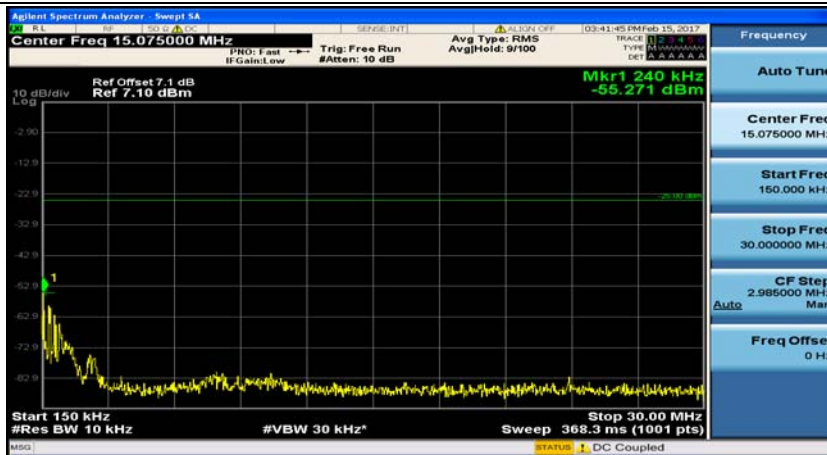

Channel Bandwidth: 10 MHz_HCH_QPSK_1RB#0

Channel Bandwidth: 10 MHz_HCH_QPSK_1RB#24