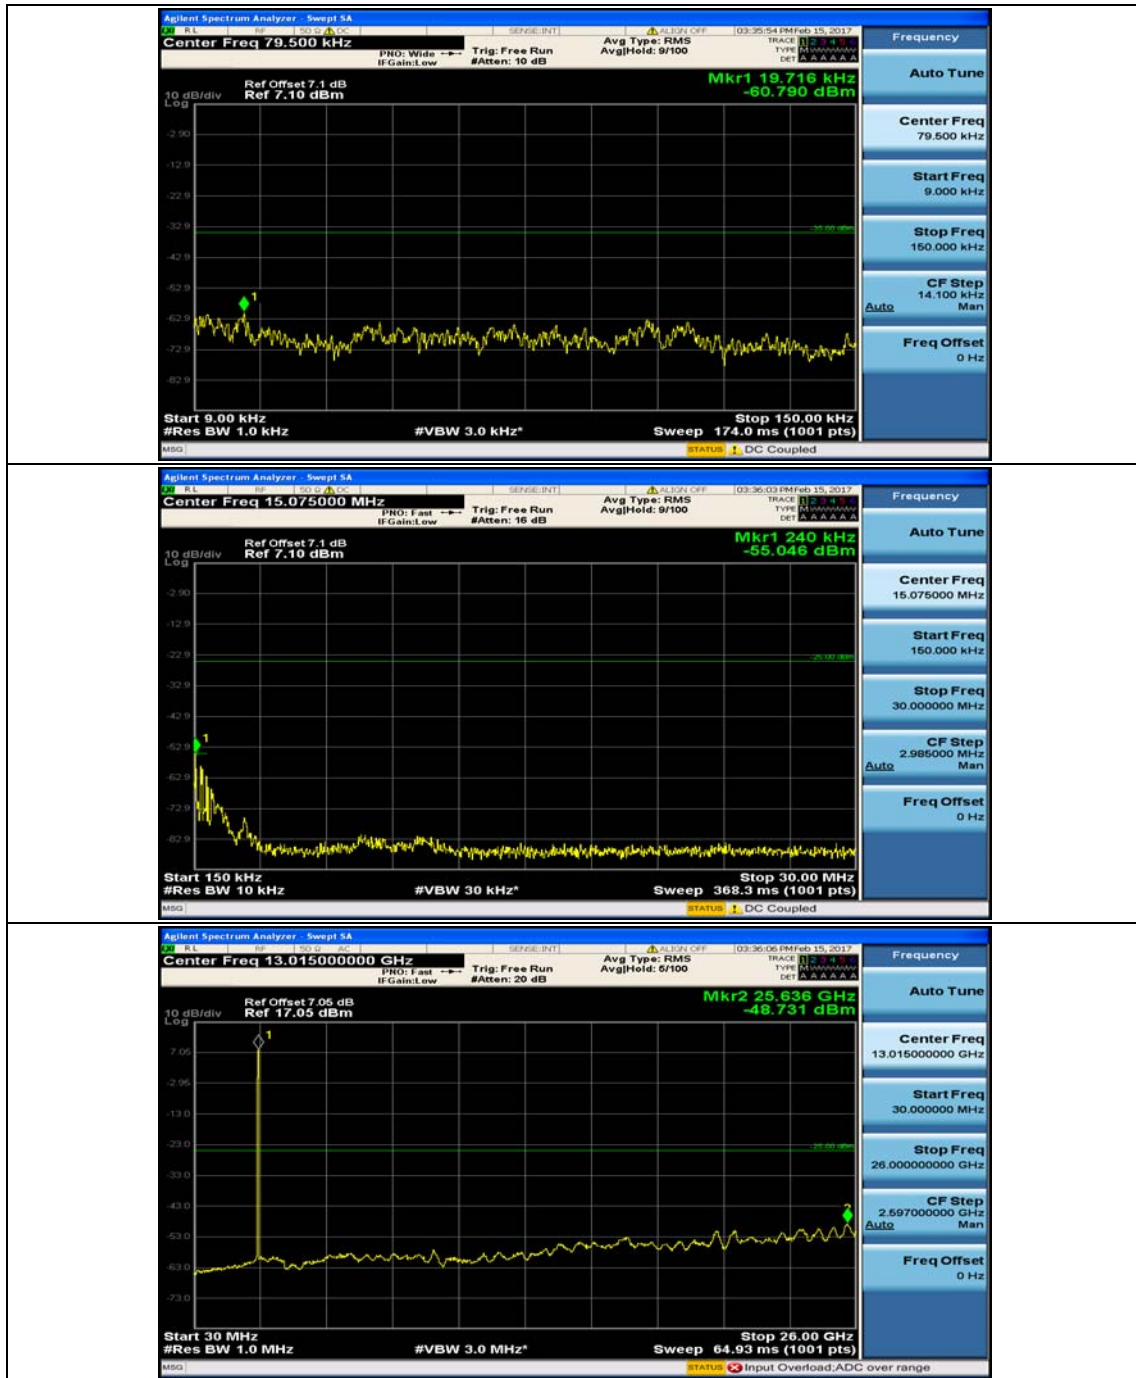

(Channel Bandwidth: 5 MHz)_LCH_16QAM_1RB#12

(Channel Bandwidth: 5 MHz)_MCH_16QAM_1RB#0

(Channel Bandwidth: 5 MHz)_MCH_16QAM_1RB#12

(Channel Bandwidth: 5 MHz)_HCH_16QAM_1RB#0

(Channel Bandwidth: 5 MHz)_HCH_16QAM_1RB#12