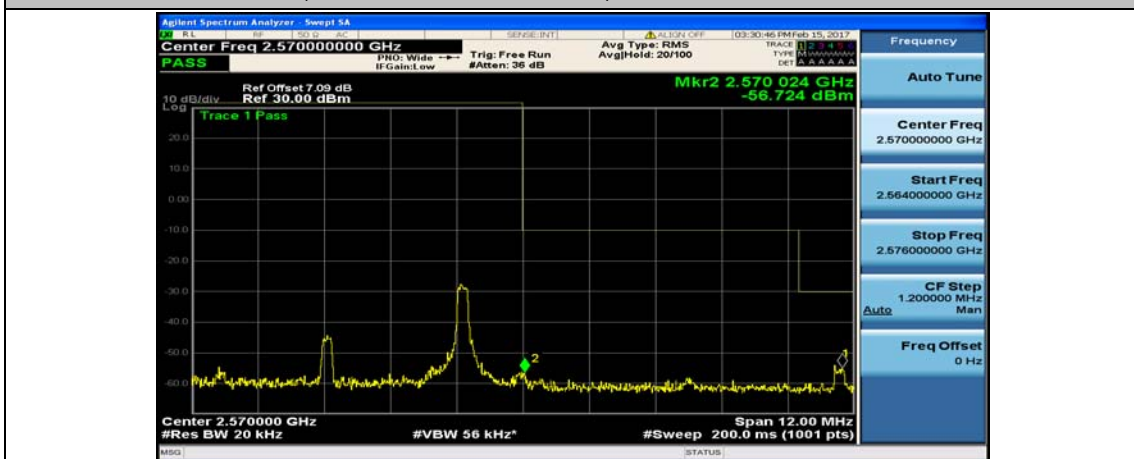

(Channel Bandwidth:20 MHz)_HCH_QPSK_1RB#0