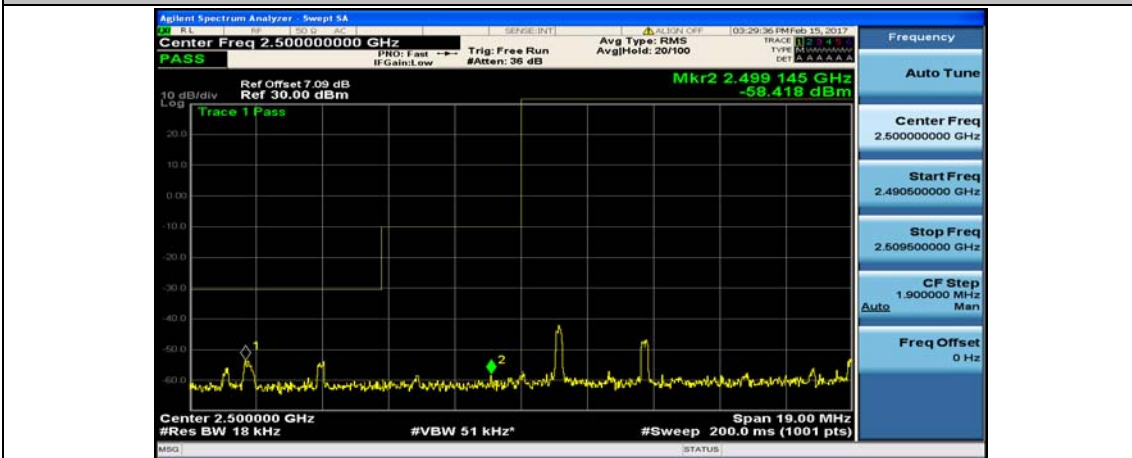

(Channel Bandwidth:20 MHz)_HCH_QPSK_50RB#50

(Channel Bandwidth:20 MHz)_HCH_QPSK_100RB#0

(Channel Bandwidth:20 MHz)_LCH_16QAM_1RB#0

(Channel Bandwidth:20 MHz)_LCH_16QAM_1RB#49

(Channel Bandwidth:20 MHz)_LCH_16QAM_1RB#99