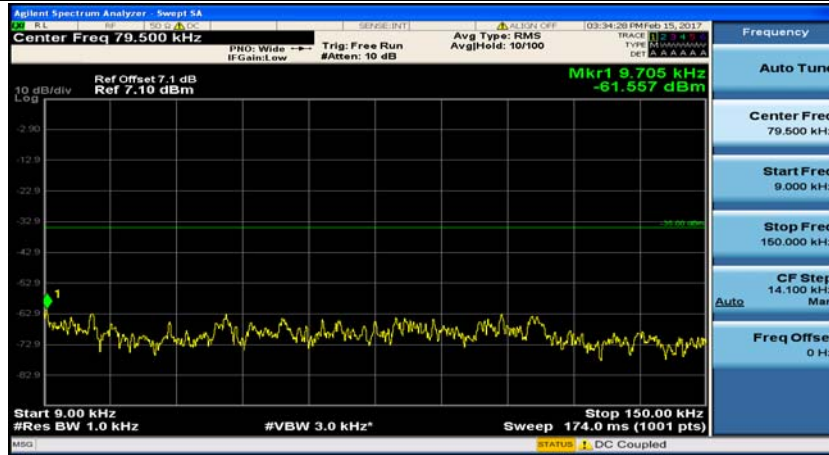

(Channel Bandwidth: 5 MHz)_MCH_QPSK_1RB#0