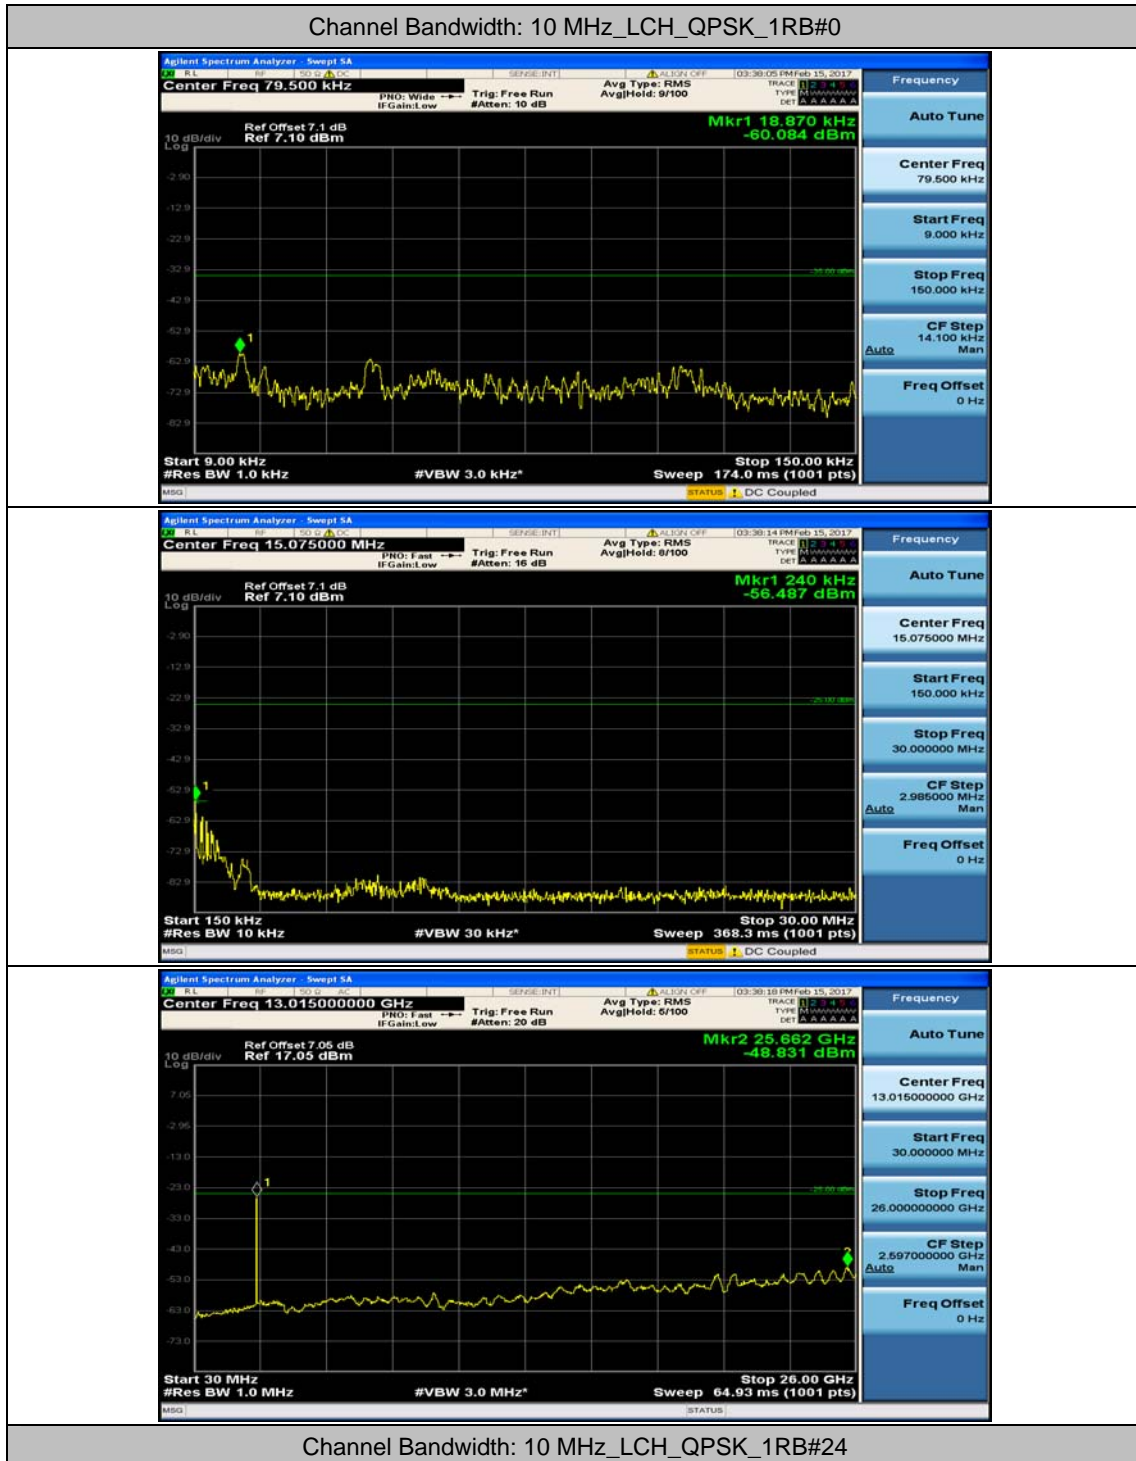

Channel Bandwidth: 10 MHz