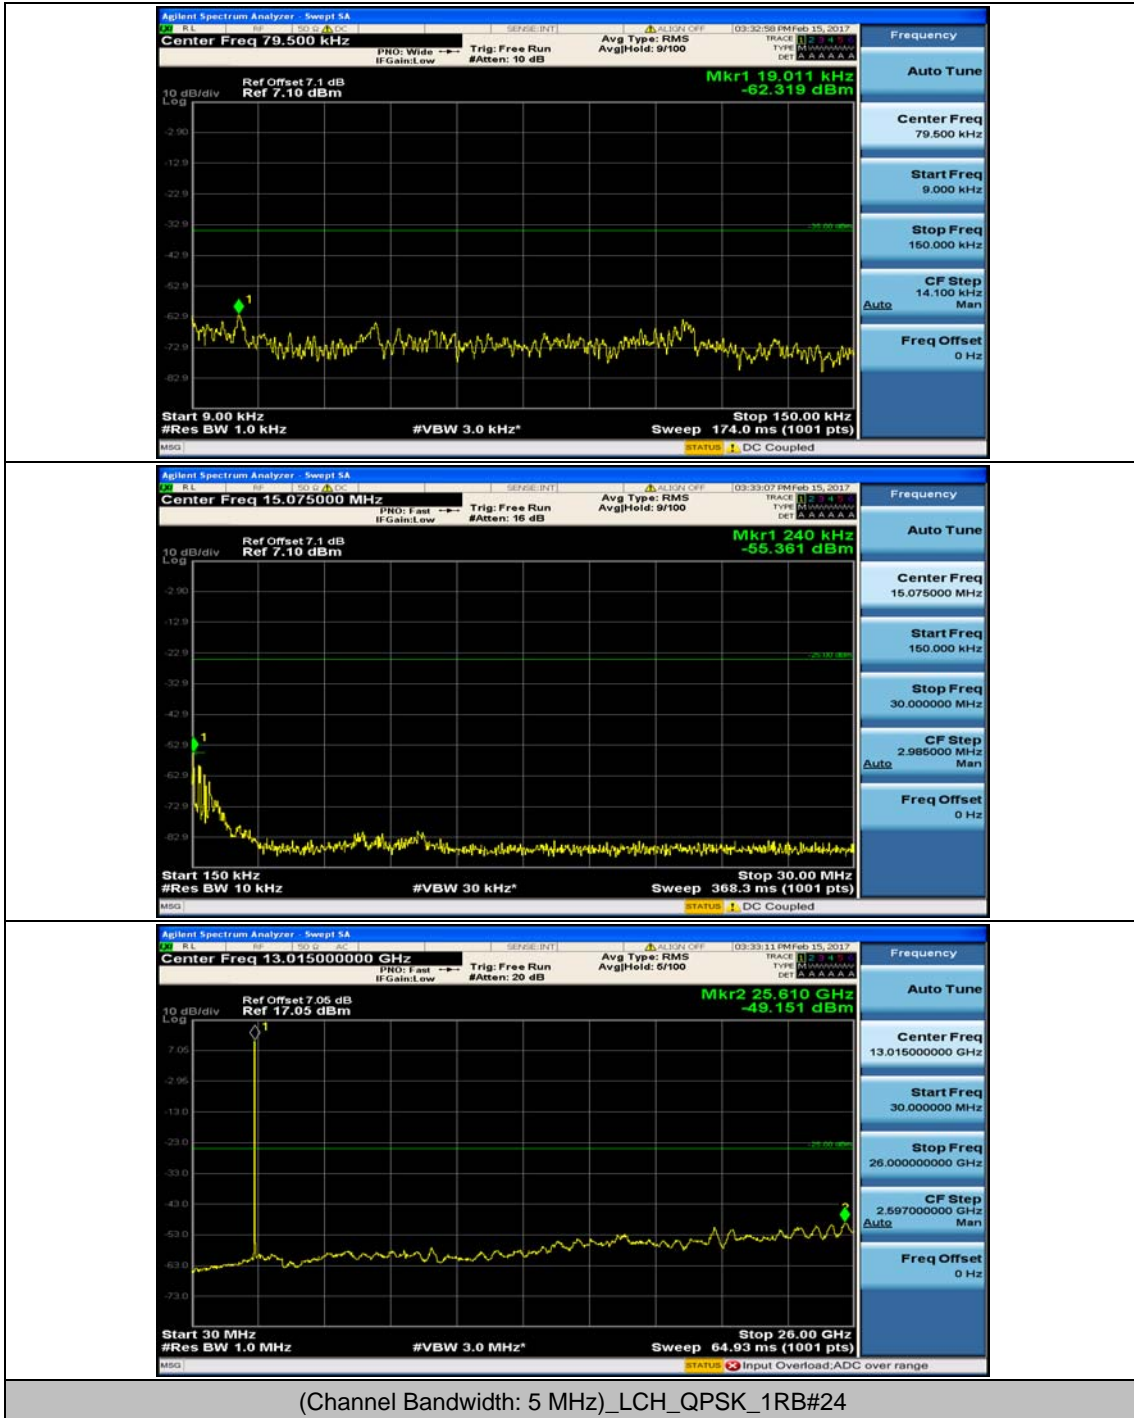

(Channel Bandwidth:20 MHz)_HCH_16QAM_1RB#49

(Channel Bandwidth:20 MHz)_HCH_16QAM_1RB#99

(Channel Bandwidth:20 MHz)_HCH_16QAM_50RB#0

Appendix E: Conducted Spurious Emission

Test Graphs

Channel Bandwidth: 5 MHz