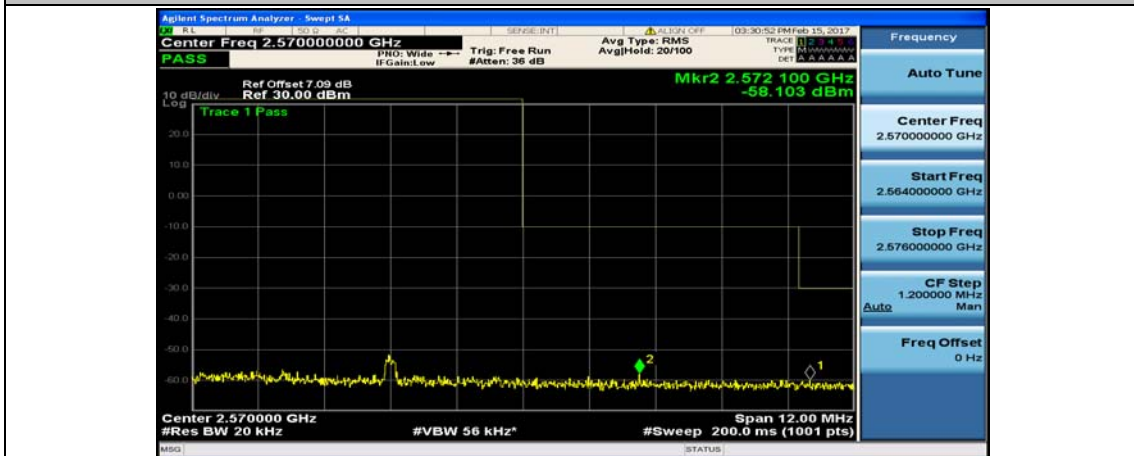

(Channel Bandwidth:20 MHz)_HCH_QPSK_1RB#49