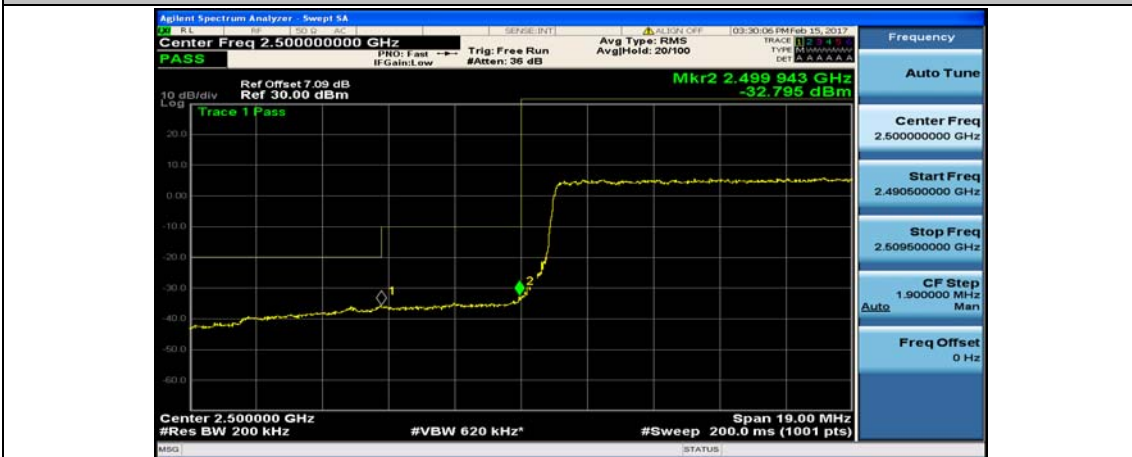

(Channel Bandwidth:20 MHz)_LCH_16QAM_50RB#0