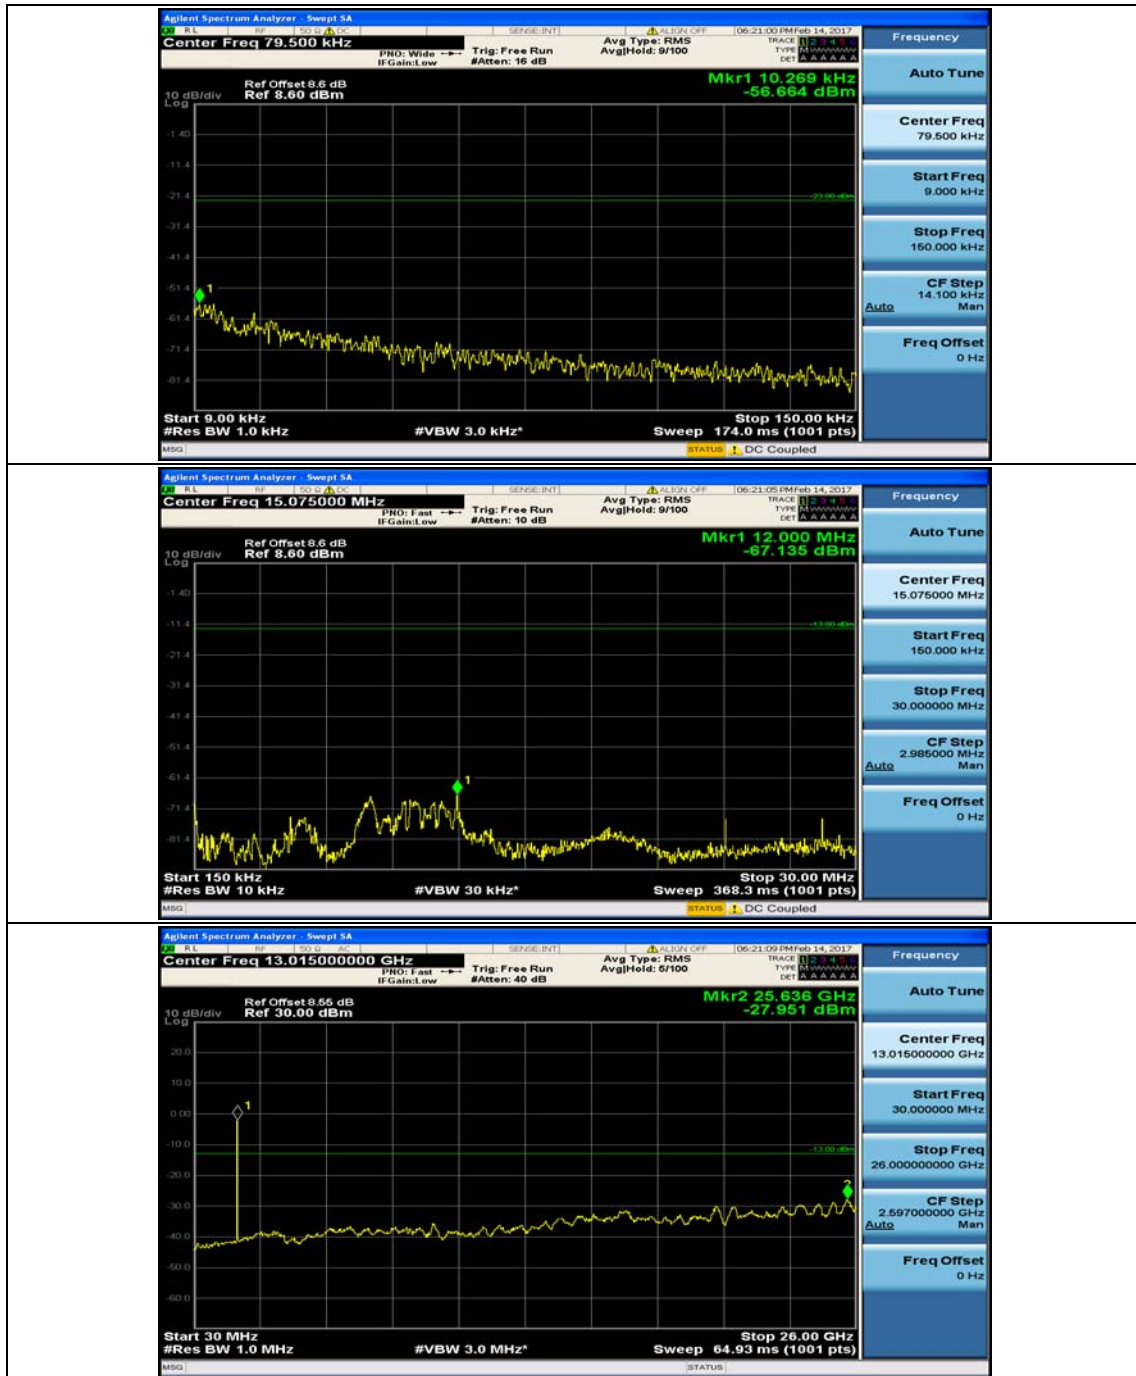

(Channel Bandwidth: 3 MHz)_HCH_QPSK_1RB#0

(Channel Bandwidth: 3 MHz)_HCH_QPSK_1RB#7

(Channel Bandwidth: 3 MHz)_LCH_16QAM_1RB#0

(Channel Bandwidth: 3 MHz)_LCH_16QAM_1RB#7

(Channel Bandwidth: 3 MHz)_MCH_16QAM_1RB#0

(Channel Bandwidth: 3 MHz)_MCH_16QAM_1RB#7

(Channel Bandwidth: 3 MHz)_HCH_16QAM_1RB#0

(Channel Bandwidth: 3 MHz)_HCH_16QAM_1RB#7

Channel Bandwidth: 5 MHz

(Channel Bandwidth: 5 MHz)_MCH_QPSK_1RB#0

(Channel Bandwidth: 5 MHz)_MCH_QPSK_1RB#12

(Channel Bandwidth: 5 MHz)_HCH_QPSK_1RB#0

(Channel Bandwidth: 5 MHz)_HCH_QPSK_1RB#12

(Channel Bandwidth: 5 MHz)_LCH_16QAM_1RB#0

(Channel Bandwidth: 5 MHz)_LCH_16QAM_1RB#12

(Channel Bandwidth: 5 MHz)_MCH_16QAM_1RB#0