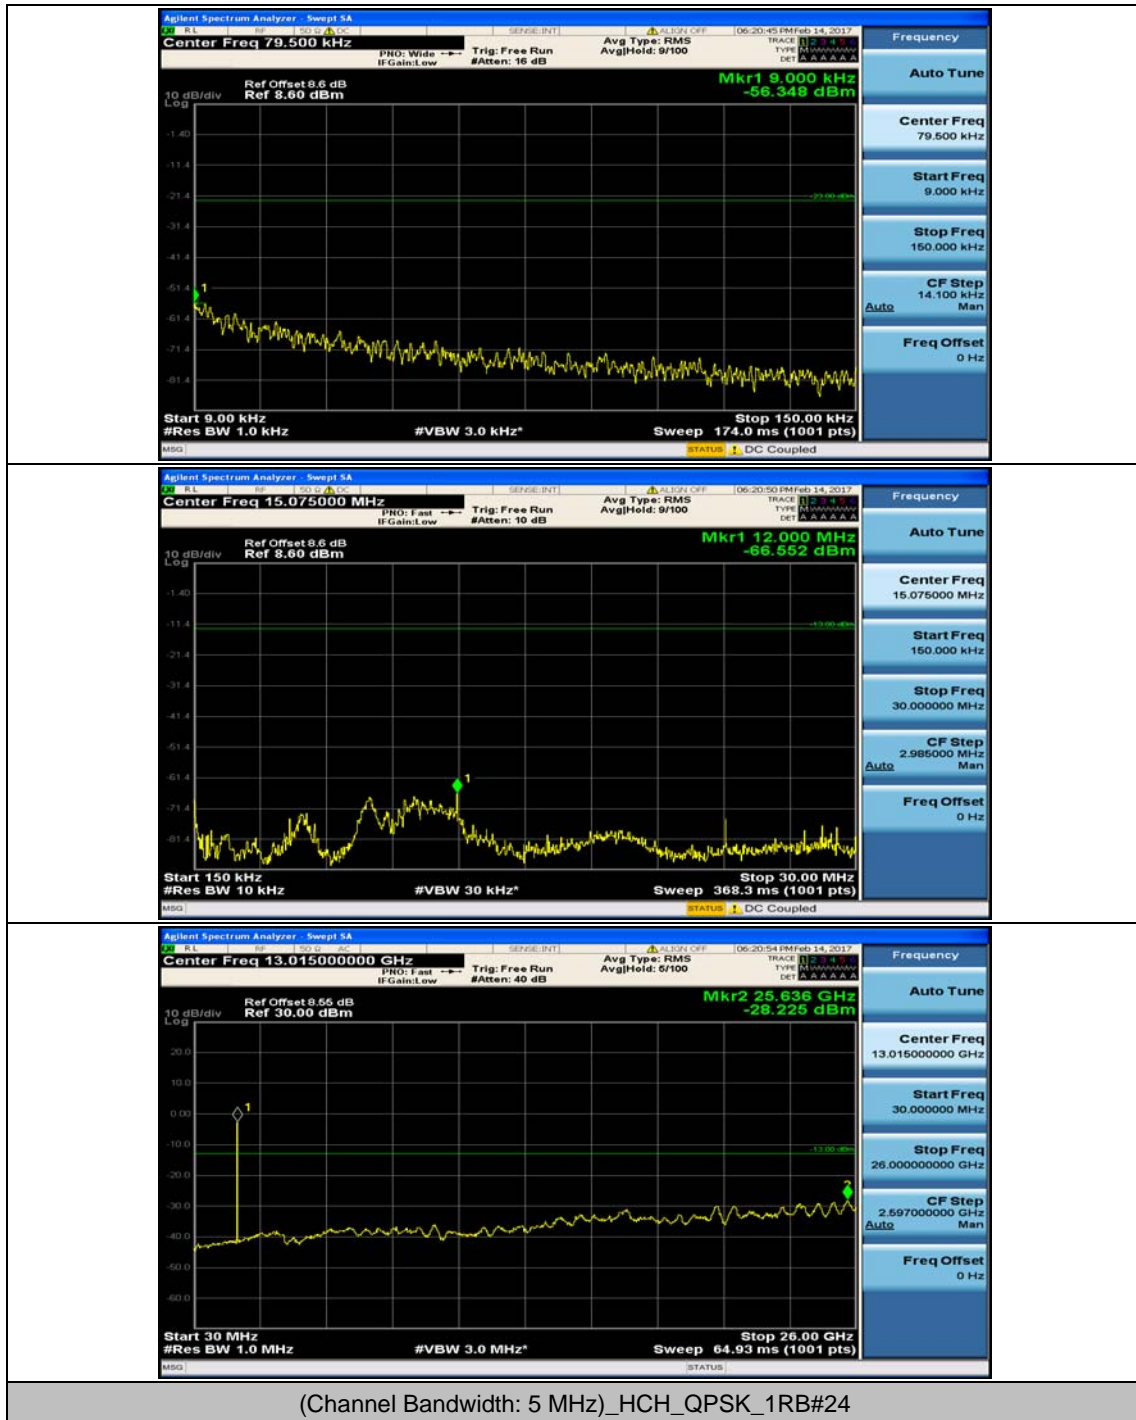

(Channel Bandwidth: 3 MHz)_HCH_QPSK_1RB#0

(Channel Bandwidth: 3 MHz)_HCH_QPSK_1RB#7

(Channel Bandwidth: 3 MHz)_LCH_16QAM_1RB#0

(Channel Bandwidth: 3 MHz)_LCH_16QAM_1RB#7

(Channel Bandwidth: 3 MHz)_MCH_16QAM_1RB#0

(Channel Bandwidth: 3 MHz)_MCH_16QAM_1RB#7

(Channel Bandwidth: 3 MHz)_HCH_16QAM_1RB#0

(Channel Bandwidth: 3 MHz)_HCH_16QAM_1RB#7

Channel Bandwidth: 5 MHz

(Channel Bandwidth: 5 MHz)_MCH_QPSK_1RB#0

(Channel Bandwidth: 5 MHz)_MCH_QPSK_1RB#12

(Channel Bandwidth: 5 MHz)_HCH_QPSK_1RB#0

(Channel Bandwidth: 5 MHz)_HCH_QPSK_1RB#12

(Channel Bandwidth: 5 MHz)_LCH_16QAM_1RB#0

(Channel Bandwidth: 5 MHz)_LCH_16QAM_1RB#12

(Channel Bandwidth: 5 MHz)_MCH_16QAM_1RB#0