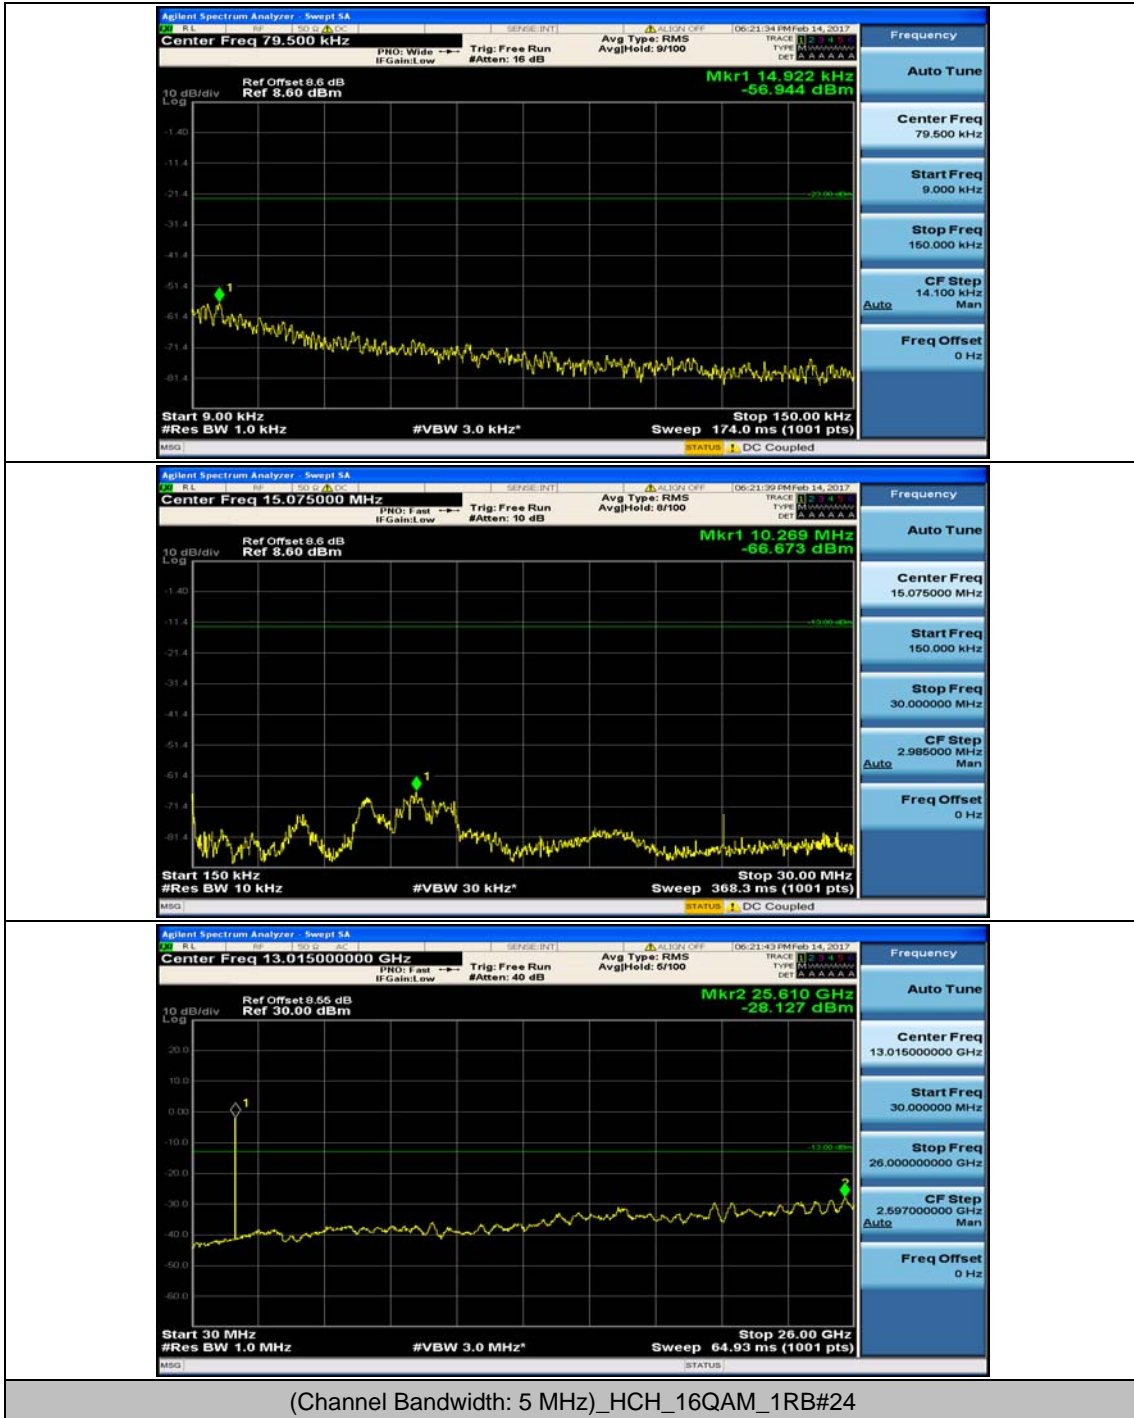

(Channel Bandwidth: 5 MHz)_HCH_QPSK_1RB#0

(Channel Bandwidth: 5 MHz)_HCH_QPSK_1RB#12

(Channel Bandwidth: 5 MHz)_LCH_16QAM_1RB#0

(Channel Bandwidth: 5 MHz)_LCH_16QAM_1RB#12

(Channel Bandwidth: 5 MHz)_MCH_16QAM_1RB#0

(Channel Bandwidth: 5 MHz)_MCH_16QAM_1RB#12

(Channel Bandwidth: 5 MHz)_HCH_16QAM_1RB#0

(Channel Bandwidth: 5 MHz)_HCH_16QAM_1RB#12

Channel Bandwidth: 10 MHz

Channel Bandwidth: 10 MHz_MCH_QPSK_1RB#0

Channel Bandwidth: 10 MHz_MCH_QPSK_1RB#24

Channel Bandwidth: 10 MHz_HCH_QPSK_1RB#0

Channel Bandwidth: 10 MHz_HCH_QPSK_1RB#24

Channel Bandwidth: 10 MHz_LCH_16QAM_1RB#0

Channel Bandwidth: 10 MHz_LCH_16QAM_1RB#24

Channel Bandwidth: 10 MHz_MCH_16QAM_1RB#0