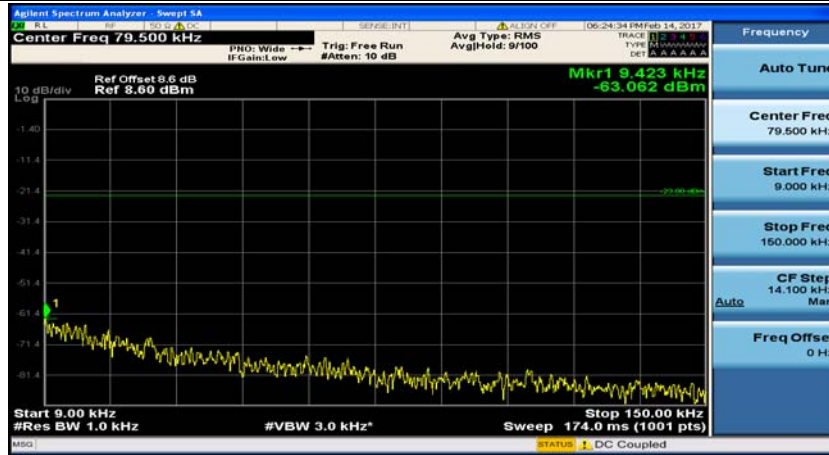

Channel Bandwidth: 10 MHz_MCH_16QAM_1RB#24