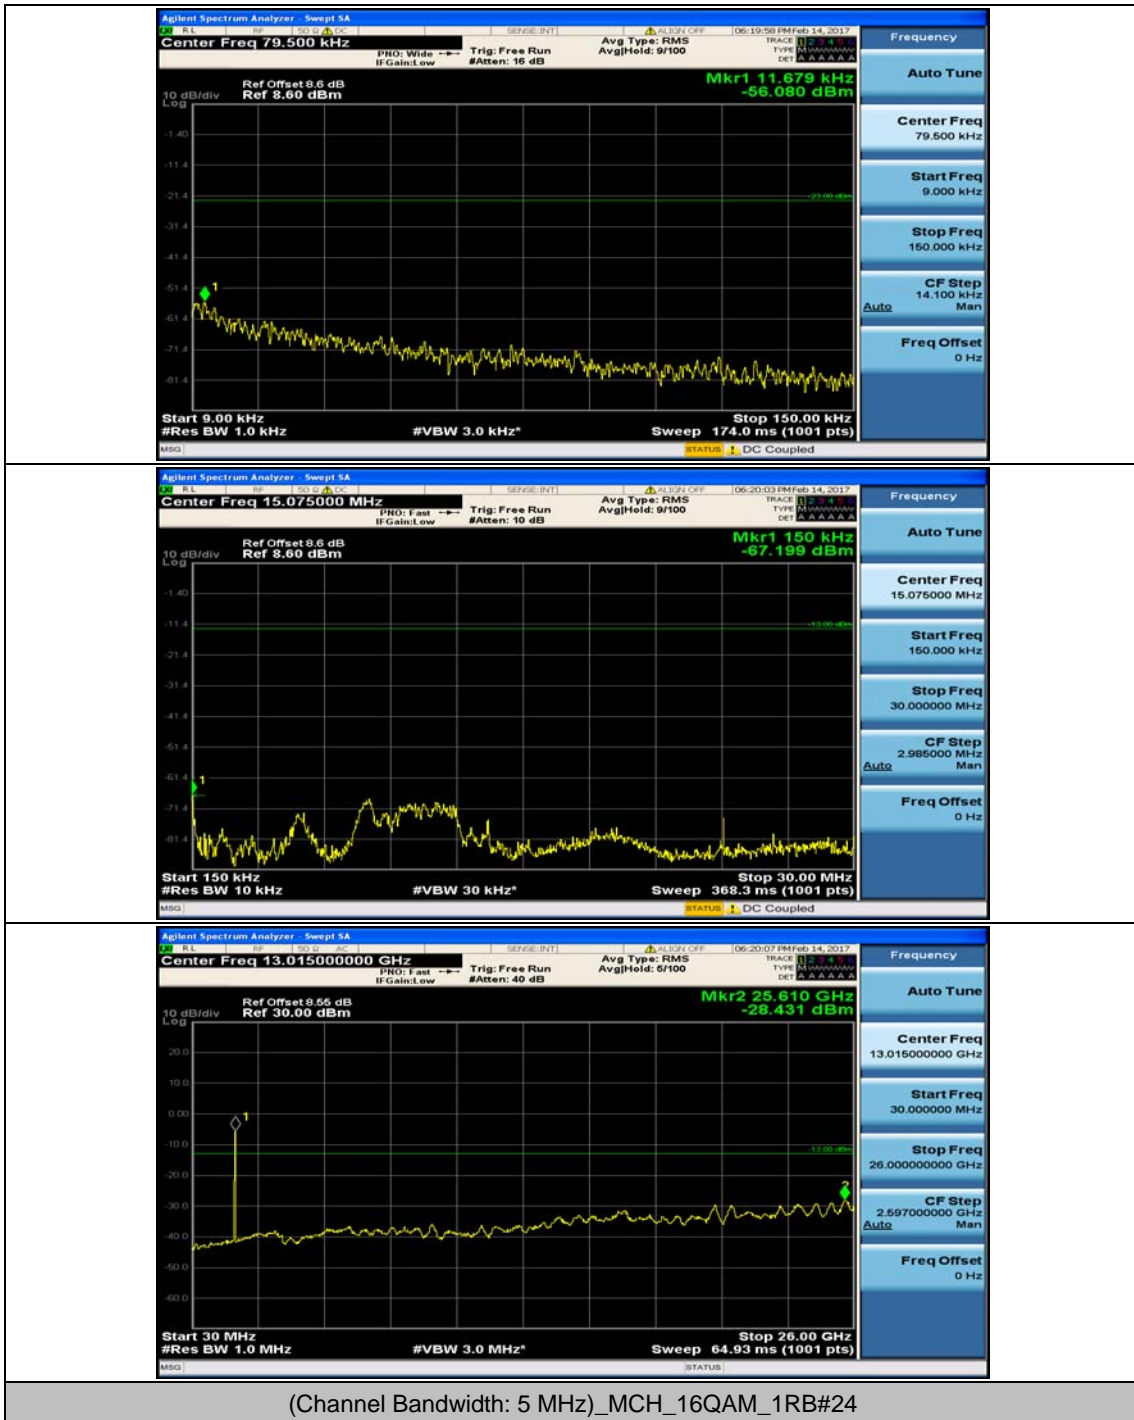

(Channel Bandwidth: 3 MHz)_MCH_16QAM_1RB#7

(Channel Bandwidth: 3 MHz)_HCH_16QAM_1RB#0

(Channel Bandwidth: 3 MHz)_HCH_16QAM_1RB#7

Channel Bandwidth: 5 MHz

(Channel Bandwidth: 5 MHz)_MCH_QPSK_1RB#0

(Channel Bandwidth: 5 MHz)_MCH_QPSK_1RB#12

(Channel Bandwidth: 5 MHz)_HCH_QPSK_1RB#0

(Channel Bandwidth: 5 MHz)_HCH_QPSK_1RB#12

(Channel Bandwidth: 5 MHz)_LCH_16QAM_1RB#0

(Channel Bandwidth: 5 MHz)_LCH_16QAM_1RB#12

(Channel Bandwidth: 5 MHz)_MCH_16QAM_1RB#0

(Channel Bandwidth: 5 MHz)_MCH_16QAM_1RB#12

(Channel Bandwidth: 5 MHz)_HCH_16QAM_1RB#0

(Channel Bandwidth: 5 MHz)_HCH_16QAM_1RB#12

Channel Bandwidth: 10 MHz

Channel Bandwidth: 10 MHz_MCH_QPSK_1RB#0

Channel Bandwidth: 10 MHz_MCH_QPSK_1RB#24