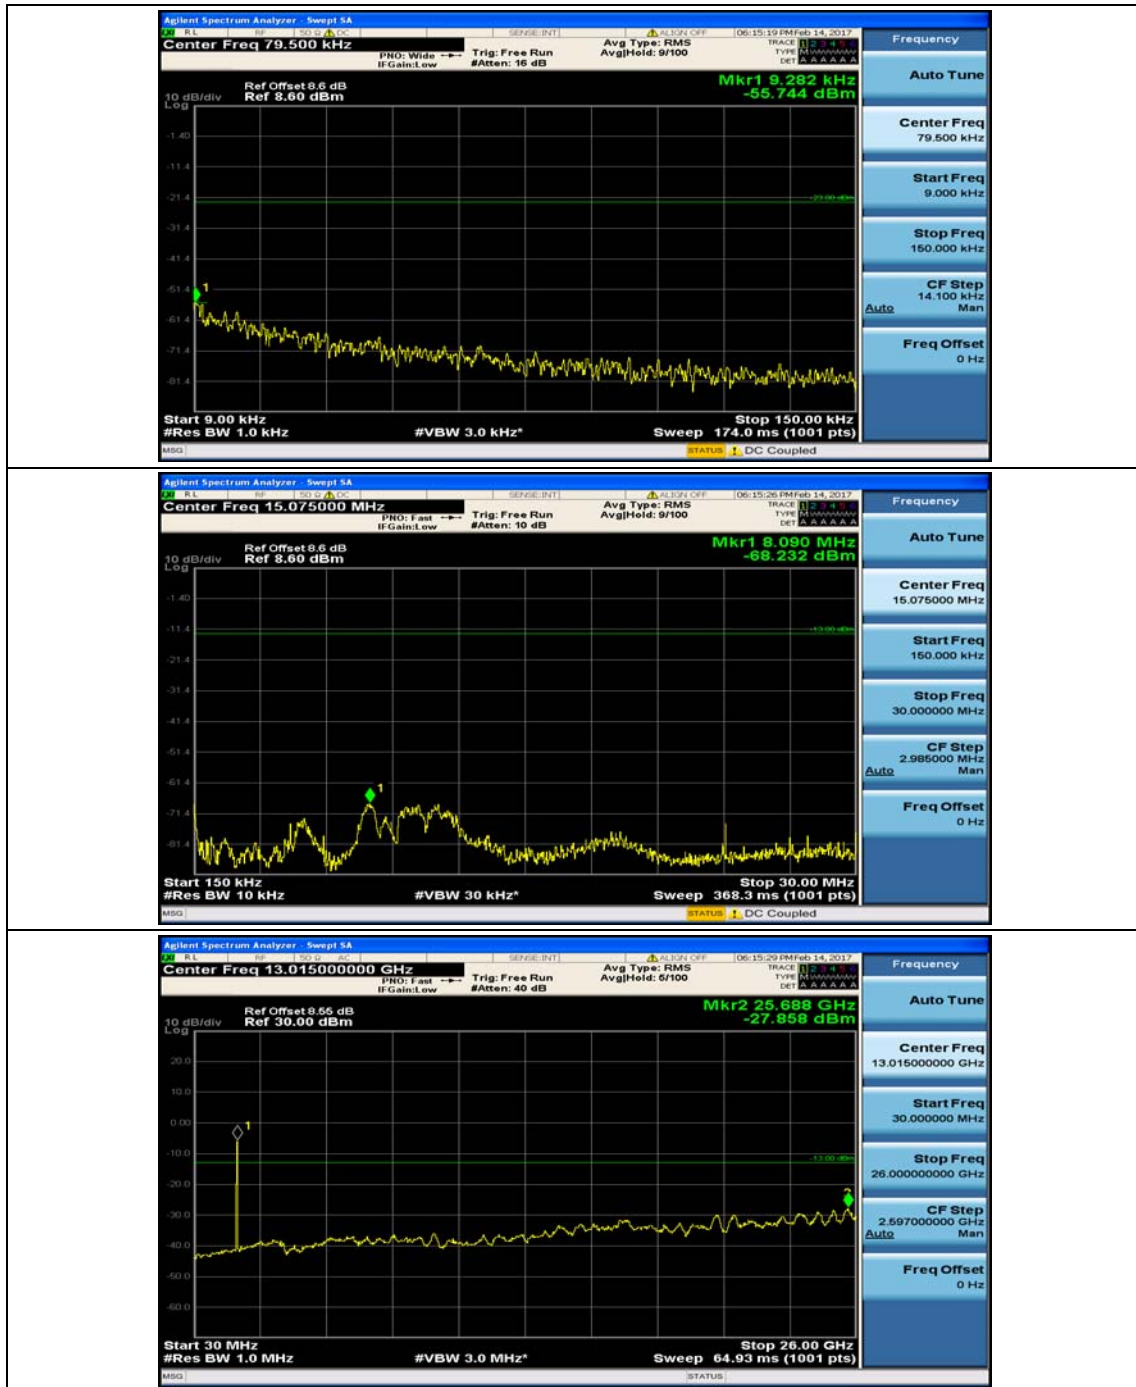

(Channel Bandwidth: 3 MHz)_HCH_QPSK_1RB#0

(Channel Bandwidth: 3 MHz)_HCH_QPSK_1RB#7

(Channel Bandwidth: 3 MHz)_LCH_16QAM_1RB#0

(Channel Bandwidth: 3 MHz)_LCH_16QAM_1RB#7

(Channel Bandwidth: 3 MHz)_MCH_16QAM_1RB#0

(Channel Bandwidth: 3 MHz)_MCH_16QAM_1RB#7

(Channel Bandwidth: 3 MHz)_HCH_16QAM_1RB#0

(Channel Bandwidth: 3 MHz)_HCH_16QAM_1RB#7

Channel Bandwidth: 5 MHz

(Channel Bandwidth: 5 MHz)_MCH_QPSK_1RB#0

(Channel Bandwidth: 5 MHz)_MCH_QPSK_1RB#12

(Channel Bandwidth: 5 MHz)_HCH_QPSK_1RB#0

(Channel Bandwidth: 5 MHz)_HCH_QPSK_1RB#12

(Channel Bandwidth: 5 MHz)_LCH_16QAM_1RB#0

(Channel Bandwidth: 5 MHz)_LCH_16QAM_1RB#12

(Channel Bandwidth: 5 MHz)_MCH_16QAM_1RB#0