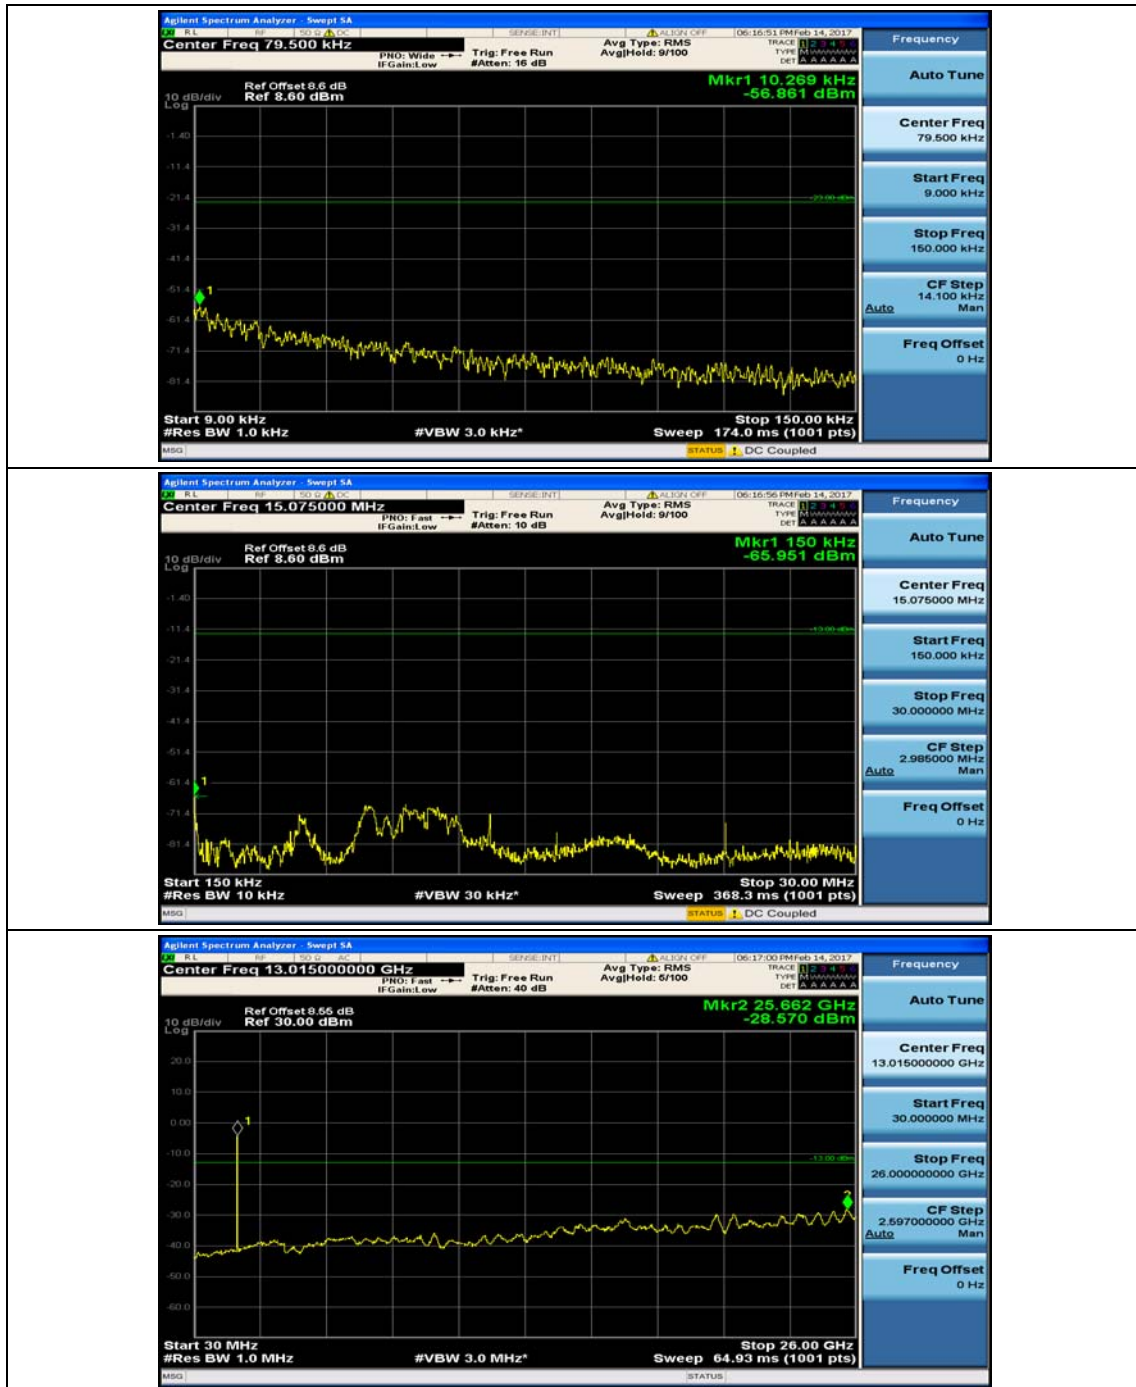

(Channel Bandwidth: 3 MHz)_HCH_QPSK_1RB#0

(Channel Bandwidth: 3 MHz)_HCH_QPSK_1RB#7

(Channel Bandwidth: 3 MHz)_LCH_16QAM_1RB#0

(Channel Bandwidth: 3 MHz)_LCH_16QAM_1RB#7

(Channel Bandwidth: 3 MHz)_MCH_16QAM_1RB#0

(Channel Bandwidth: 3 MHz)_MCH_16QAM_1RB#7

(Channel Bandwidth: 3 MHz)_HCH_16QAM_1RB#0

(Channel Bandwidth: 3 MHz)_HCH_16QAM_1RB#7

Channel Bandwidth: 5 MHz

(Channel Bandwidth: 5 MHz)_MCH_QPSK_1RB#0

(Channel Bandwidth: 5 MHz)_MCH_QPSK_1RB#12

(Channel Bandwidth: 5 MHz)_HCH_QPSK_1RB#0

(Channel Bandwidth: 5 MHz)_HCH_QPSK_1RB#12

(Channel Bandwidth: 5 MHz)_LCH_16QAM_1RB#0

(Channel Bandwidth: 5 MHz)_LCH_16QAM_1RB#12

(Channel Bandwidth: 5 MHz)_MCH_16QAM_1RB#0