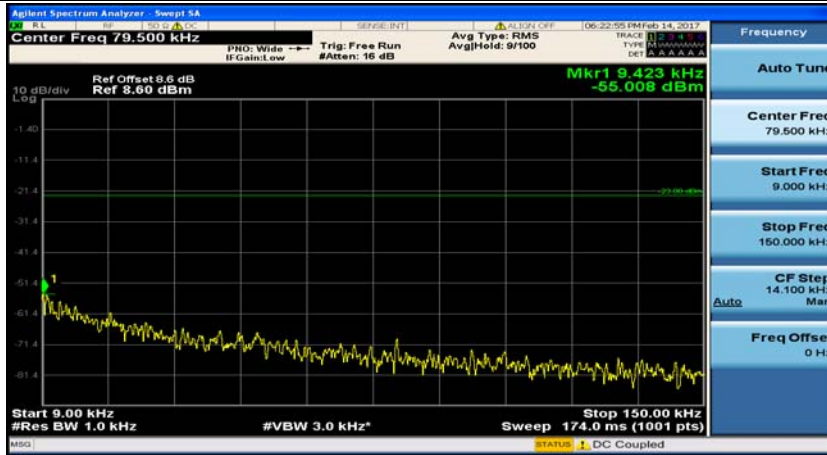

Channel Bandwidth: 10 MHz_LCH_16QAM_1RB#0

Channel Bandwidth: 10 MHz_LCH_16QAM_1RB#24