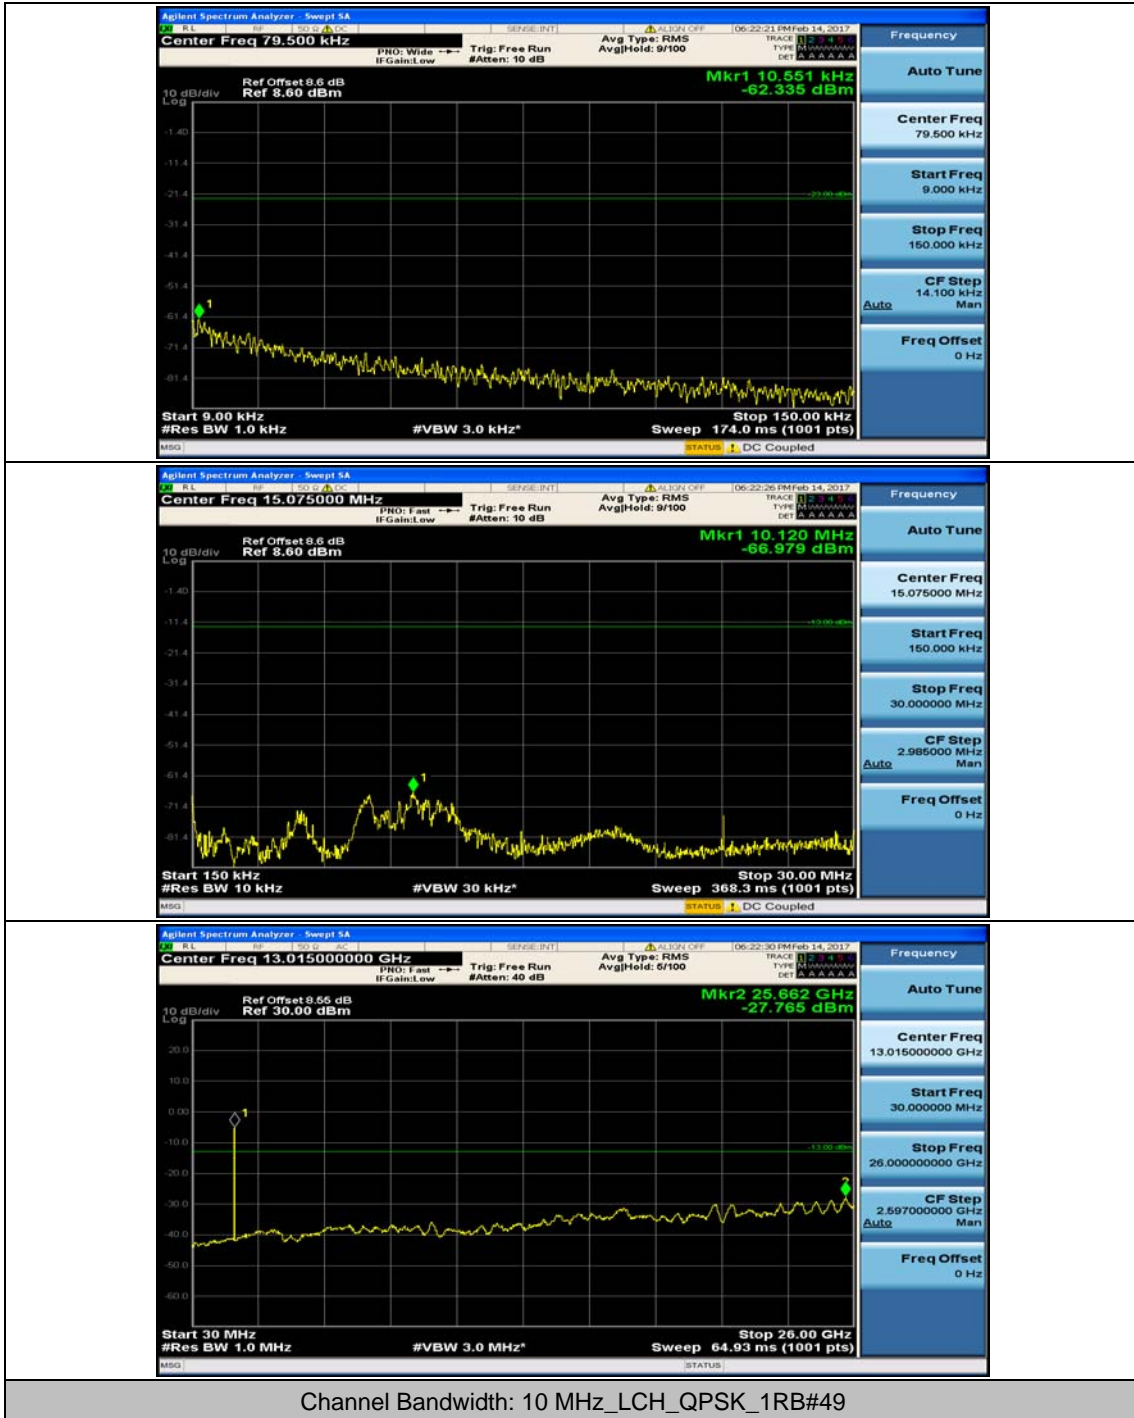

(Channel Bandwidth: 5 MHz)_HCH_QPSK_1RB#0

(Channel Bandwidth: 5 MHz)_HCH_QPSK_1RB#12

(Channel Bandwidth: 5 MHz)_LCH_16QAM_1RB#0

(Channel Bandwidth: 5 MHz)_LCH_16QAM_1RB#12

(Channel Bandwidth: 5 MHz)_MCH_16QAM_1RB#0

(Channel Bandwidth: 5 MHz)_MCH_16QAM_1RB#12

(Channel Bandwidth: 5 MHz)_HCH_16QAM_1RB#0

(Channel Bandwidth: 5 MHz)_HCH_16QAM_1RB#12

Channel Bandwidth: 10 MHz

Channel Bandwidth: 10 MHz_MCH_QPSK_1RB#0

Channel Bandwidth: 10 MHz_MCH_QPSK_1RB#24

Channel Bandwidth: 10 MHz_HCH_QPSK_1RB#0

Channel Bandwidth: 10 MHz_HCH_QPSK_1RB#24

Channel Bandwidth: 10 MHz_LCH_16QAM_1RB#0

Channel Bandwidth: 10 MHz_LCH_16QAM_1RB#24

Channel Bandwidth: 10 MHz_MCH_16QAM_1RB#0