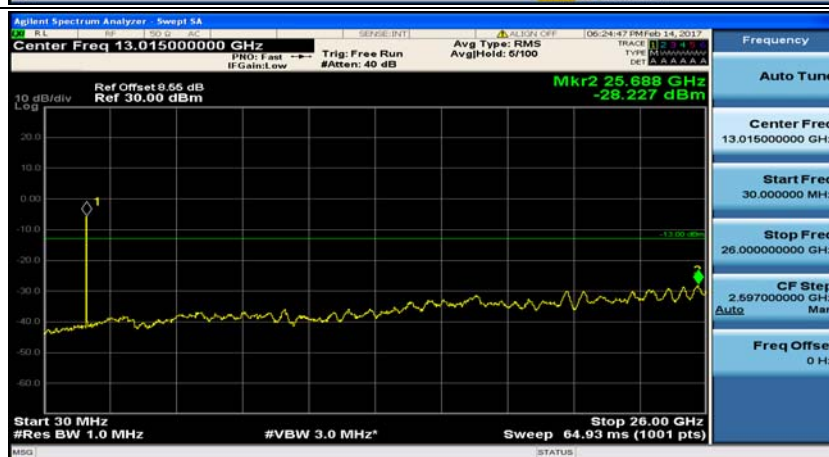

Channel Bandwidth: 10 MHz_MCH_16QAM_1RB#24