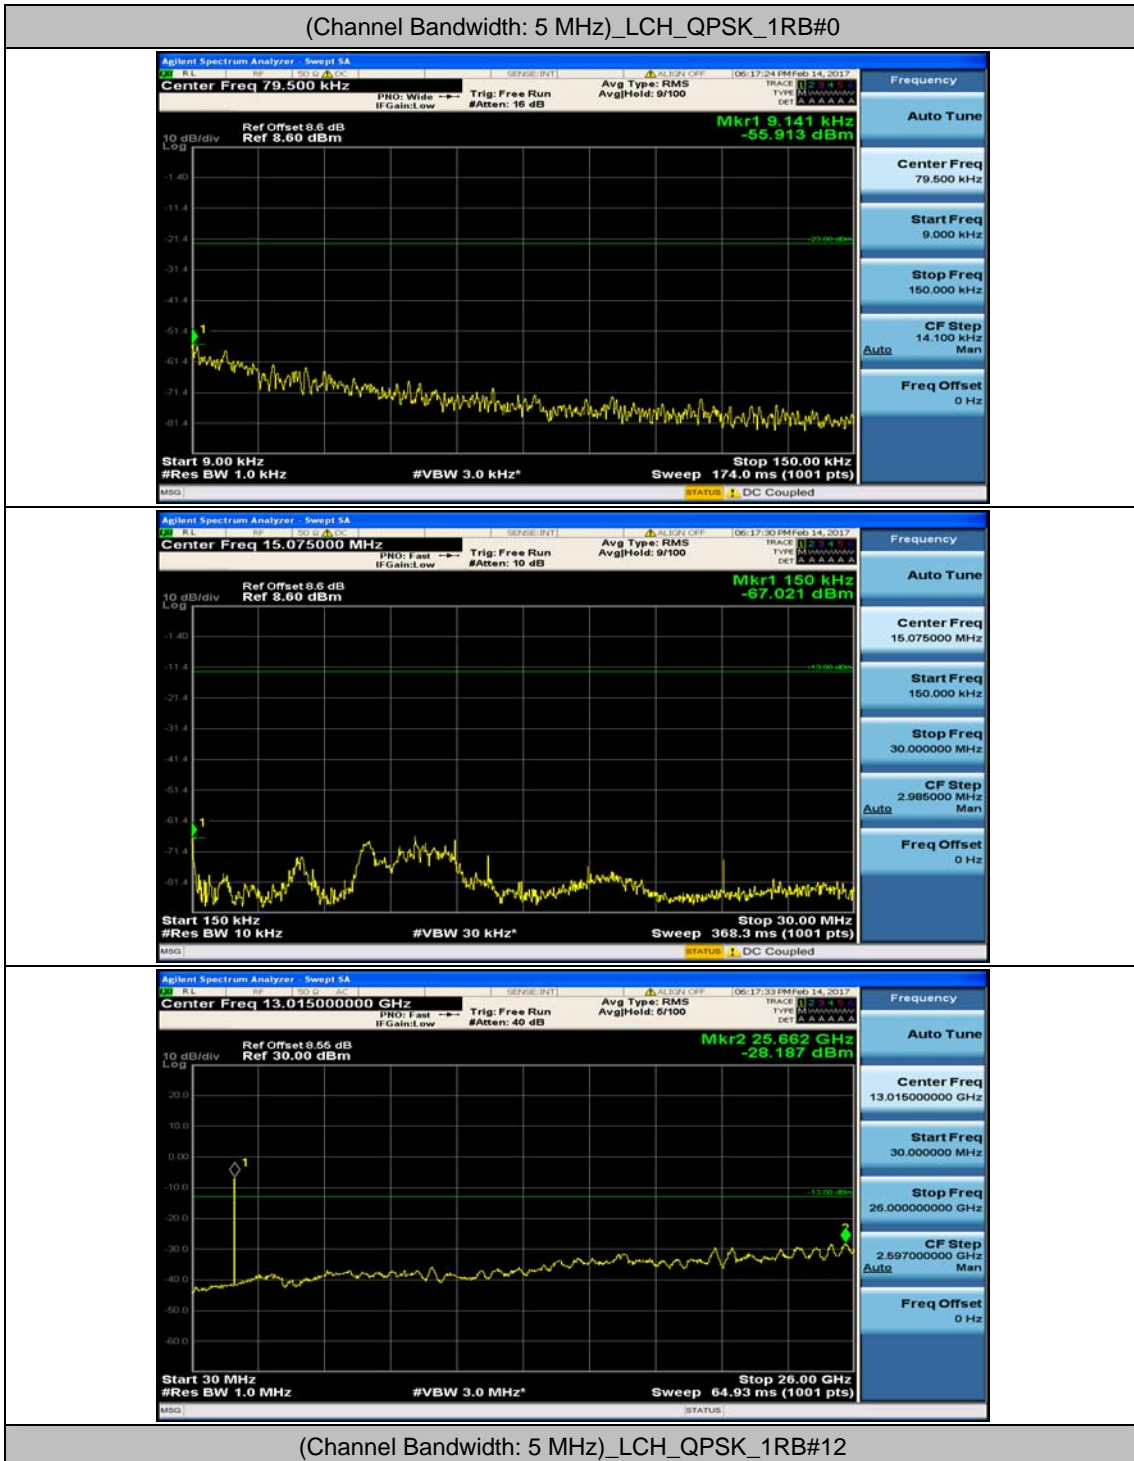

(Channel Bandwidth: 3 MHz)_HCH_QPSK_1RB#0

(Channel Bandwidth: 3 MHz)_HCH_QPSK_1RB#7

(Channel Bandwidth: 3 MHz)_LCH_16QAM_1RB#0

(Channel Bandwidth: 3 MHz)_LCH_16QAM_1RB#7

(Channel Bandwidth: 3 MHz)_MCH_16QAM_1RB#0

(Channel Bandwidth: 3 MHz)_MCH_16QAM_1RB#7

(Channel Bandwidth: 3 MHz)_HCH_16QAM_1RB#0

(Channel Bandwidth: 3 MHz)_HCH_16QAM_1RB#7

Channel Bandwidth: 5 MHz

(Channel Bandwidth: 5 MHz)_MCH_QPSK_1RB#0

(Channel Bandwidth: 5 MHz)_MCH_QPSK_1RB#12

(Channel Bandwidth: 5 MHz)_HCH_QPSK_1RB#0

(Channel Bandwidth: 5 MHz)_HCH_QPSK_1RB#12

(Channel Bandwidth: 5 MHz)_LCH_16QAM_1RB#0

(Channel Bandwidth: 5 MHz)_LCH_16QAM_1RB#12

(Channel Bandwidth: 5 MHz)_MCH_16QAM_1RB#0