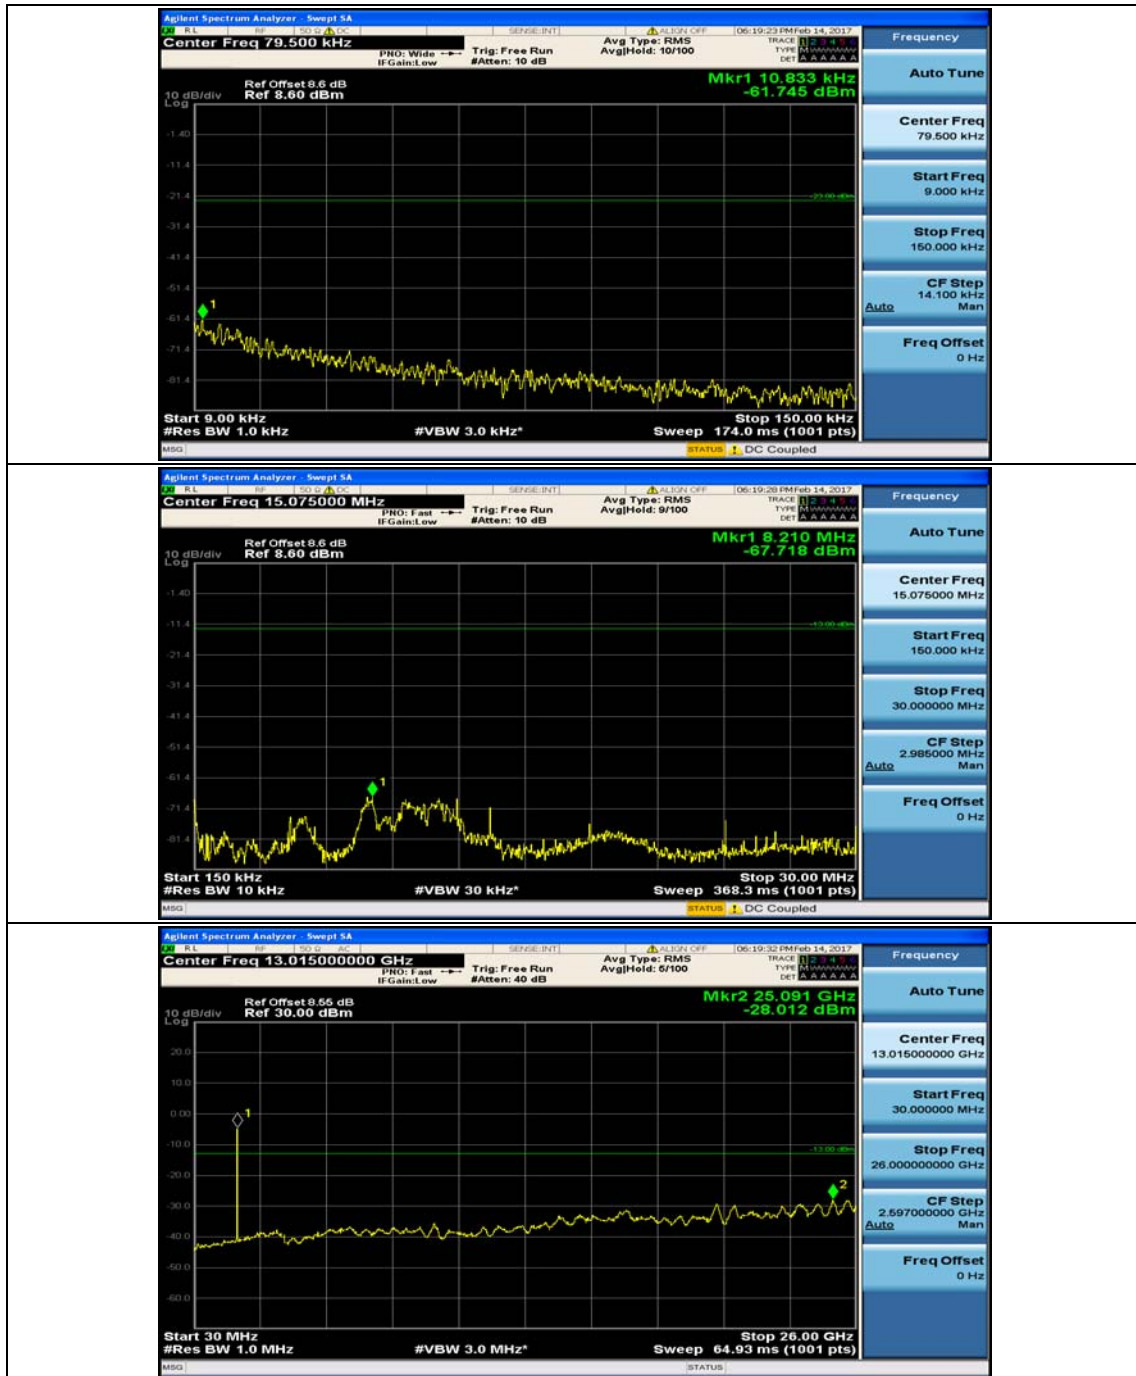

(Channel Bandwidth: 3 MHz)_HCH_QPSK_1RB#0

(Channel Bandwidth: 3 MHz)_HCH_QPSK_1RB#7

(Channel Bandwidth: 3 MHz)_LCH_16QAM_1RB#0

(Channel Bandwidth: 3 MHz)_LCH_16QAM_1RB#7

(Channel Bandwidth: 3 MHz)_MCH_16QAM_1RB#0

(Channel Bandwidth: 3 MHz)_MCH_16QAM_1RB#7

(Channel Bandwidth: 3 MHz)_HCH_16QAM_1RB#0

(Channel Bandwidth: 3 MHz)_HCH_16QAM_1RB#7

Channel Bandwidth: 5 MHz

(Channel Bandwidth: 5 MHz)_MCH_QPSK_1RB#0

(Channel Bandwidth: 5 MHz)_MCH_QPSK_1RB#12

(Channel Bandwidth: 5 MHz)_HCH_QPSK_1RB#0

(Channel Bandwidth: 5 MHz)_HCH_QPSK_1RB#12

(Channel Bandwidth: 5 MHz)_LCH_16QAM_1RB#0

(Channel Bandwidth: 5 MHz)_LCH_16QAM_1RB#12

(Channel Bandwidth: 5 MHz)_MCH_16QAM_1RB#0