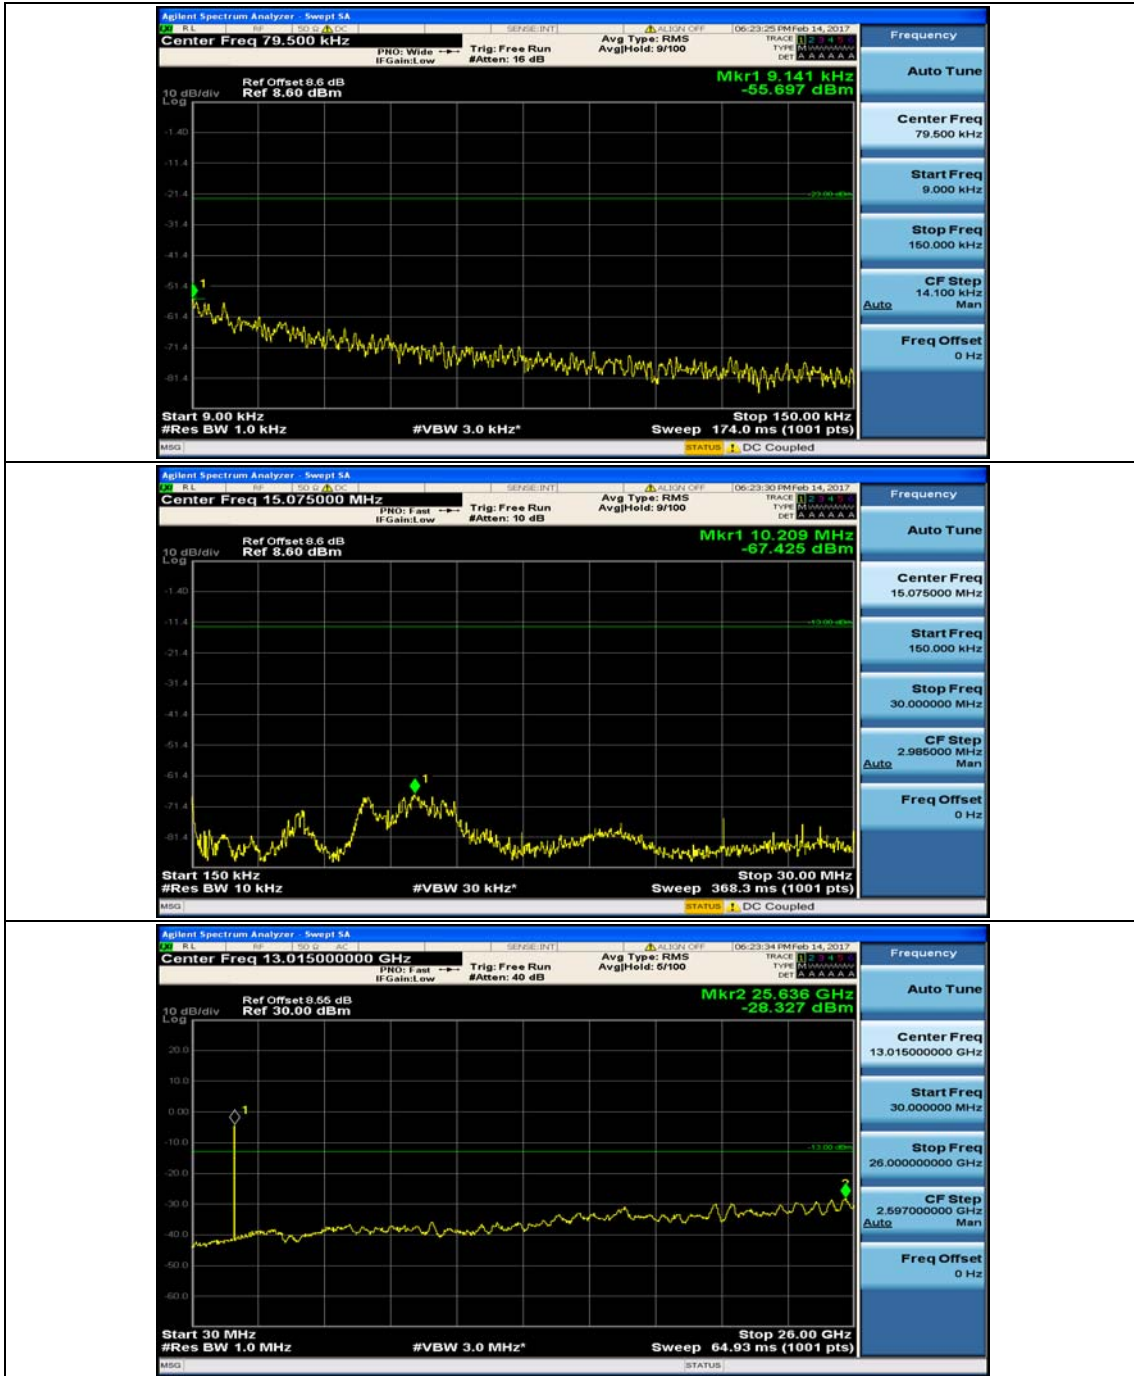

(Channel Bandwidth: 5 MHz)_MCH_16QAM_1RB#12

(Channel Bandwidth: 5 MHz)_HCH_16QAM_1RB#0

(Channel Bandwidth: 5 MHz)_HCH_16QAM_1RB#12

Channel Bandwidth: 10 MHz

Channel Bandwidth: 10 MHz_MCH_QPSK_1RB#0

Channel Bandwidth: 10 MHz_MCH_QPSK_1RB#24

Channel Bandwidth: 10 MHz_HCH_QPSK_1RB#0

Channel Bandwidth: 10 MHz_HCH_QPSK_1RB#24

Channel Bandwidth: 10 MHz_LCH_16QAM_1RB#0

Channel Bandwidth: 10 MHz_LCH_16QAM_1RB#24

Channel Bandwidth: 10 MHz_MCH_16QAM_1RB#0

Channel Bandwidth: 10 MHz_MCH_16QAM_1RB#24