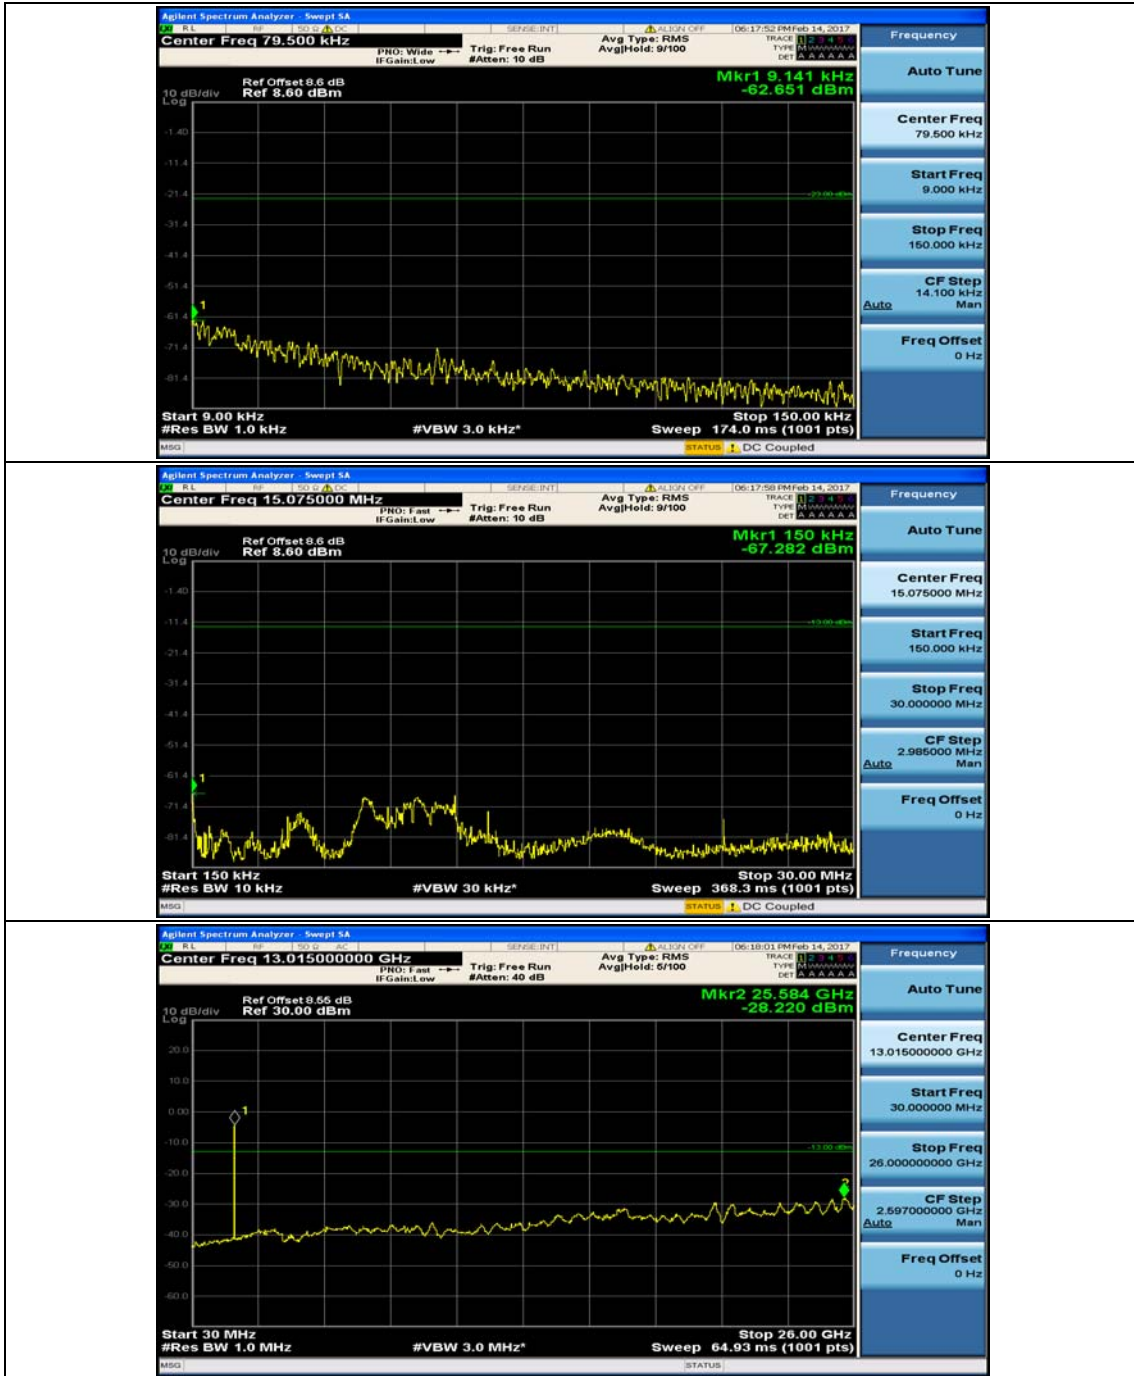

(Channel Bandwidth: 3 MHz)_HCH_QPSK_1RB#0

(Channel Bandwidth: 3 MHz)_HCH_QPSK_1RB#7

(Channel Bandwidth: 3 MHz)_LCH_16QAM_1RB#0

(Channel Bandwidth: 3 MHz)_LCH_16QAM_1RB#7

(Channel Bandwidth: 3 MHz)_MCH_16QAM_1RB#0

(Channel Bandwidth: 3 MHz)_MCH_16QAM_1RB#7

(Channel Bandwidth: 3 MHz)_HCH_16QAM_1RB#0

(Channel Bandwidth: 3 MHz)_HCH_16QAM_1RB#7

Channel Bandwidth: 5 MHz

(Channel Bandwidth: 5 MHz)_MCH_QPSK_1RB#0

(Channel Bandwidth: 5 MHz)_MCH_QPSK_1RB#12

(Channel Bandwidth: 5 MHz)_HCH_QPSK_1RB#0

(Channel Bandwidth: 5 MHz)_HCH_QPSK_1RB#12

(Channel Bandwidth: 5 MHz)_LCH_16QAM_1RB#0

(Channel Bandwidth: 5 MHz)_LCH_16QAM_1RB#12

(Channel Bandwidth: 5 MHz)_MCH_16QAM_1RB#0