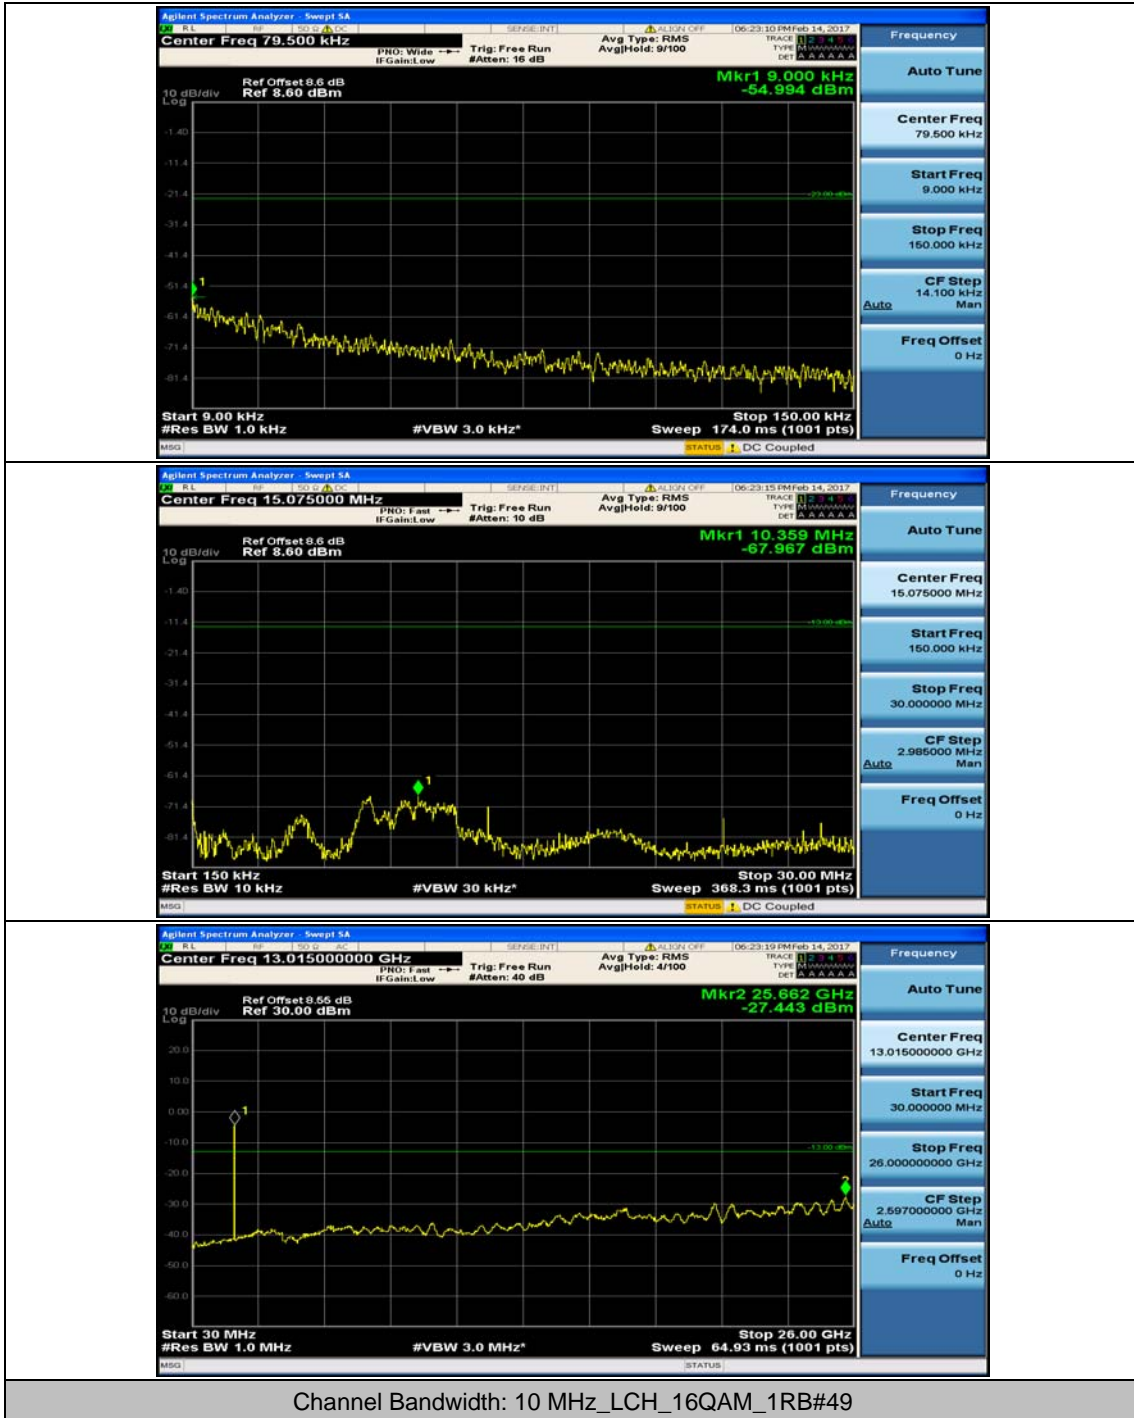

(Channel Bandwidth: 5 MHz)_MCH_16QAM_1RB#12

(Channel Bandwidth: 5 MHz)_HCH_16QAM_1RB#0

(Channel Bandwidth: 5 MHz)_HCH_16QAM_1RB#12

Channel Bandwidth: 10 MHz

Channel Bandwidth: 10 MHz_MCH_QPSK_1RB#0

Channel Bandwidth: 10 MHz_MCH_QPSK_1RB#24

Channel Bandwidth: 10 MHz_HCH_QPSK_1RB#0

Channel Bandwidth: 10 MHz_HCH_QPSK_1RB#24

Channel Bandwidth: 10 MHz_LCH_16QAM_1RB#0

Channel Bandwidth: 10 MHz_LCH_16QAM_1RB#24

Channel Bandwidth: 10 MHz_MCH_16QAM_1RB#0

Channel Bandwidth: 10 MHz_MCH_16QAM_1RB#24