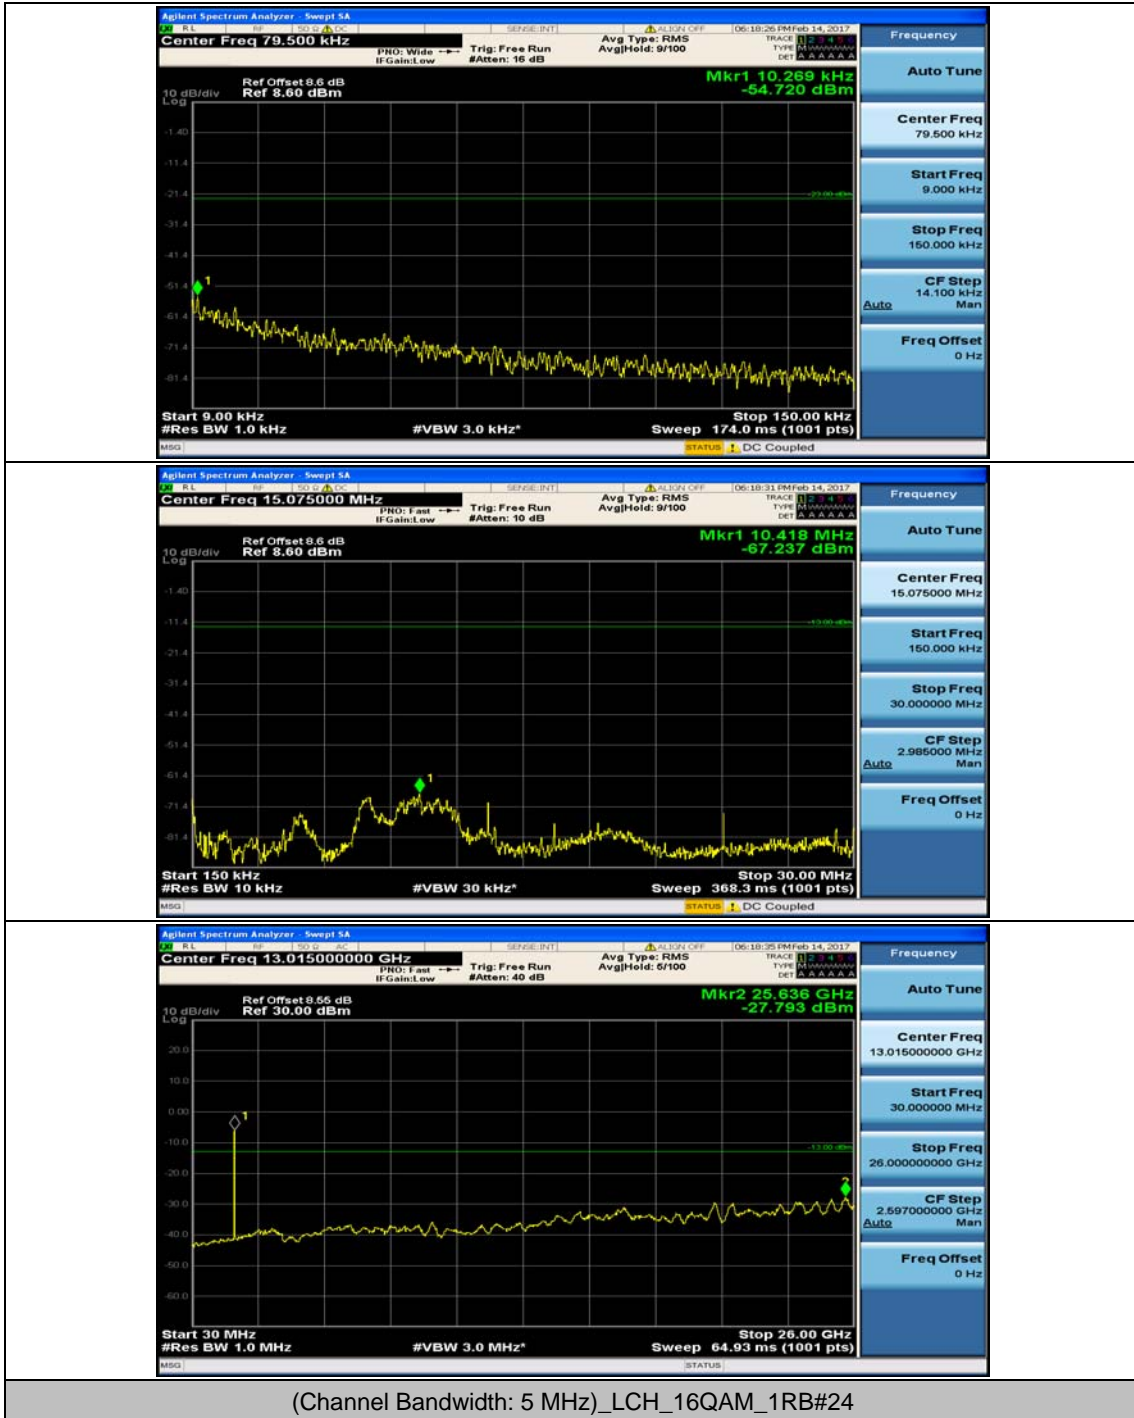

(Channel Bandwidth: 3 MHz)_MCH_16QAM_1RB#7

(Channel Bandwidth: 3 MHz)_HCH_16QAM_1RB#0

(Channel Bandwidth: 3 MHz)_HCH_16QAM_1RB#7

Channel Bandwidth: 5 MHz

(Channel Bandwidth: 5 MHz)_MCH_QPSK_1RB#0

(Channel Bandwidth: 5 MHz)_MCH_QPSK_1RB#12

(Channel Bandwidth: 5 MHz)_HCH_QPSK_1RB#0

(Channel Bandwidth: 5 MHz)_HCH_QPSK_1RB#12

(Channel Bandwidth: 5 MHz)_LCH_16QAM_1RB#0

(Channel Bandwidth: 5 MHz)_LCH_16QAM_1RB#12

(Channel Bandwidth: 5 MHz)_MCH_16QAM_1RB#0

(Channel Bandwidth: 5 MHz)_MCH_16QAM_1RB#12

(Channel Bandwidth: 5 MHz)_HCH_16QAM_1RB#0

(Channel Bandwidth: 5 MHz)_HCH_16QAM_1RB#12

Channel Bandwidth: 10 MHz

Channel Bandwidth: 10 MHz_MCH_QPSK_1RB#0

Channel Bandwidth: 10 MHz_MCH_QPSK_1RB#24