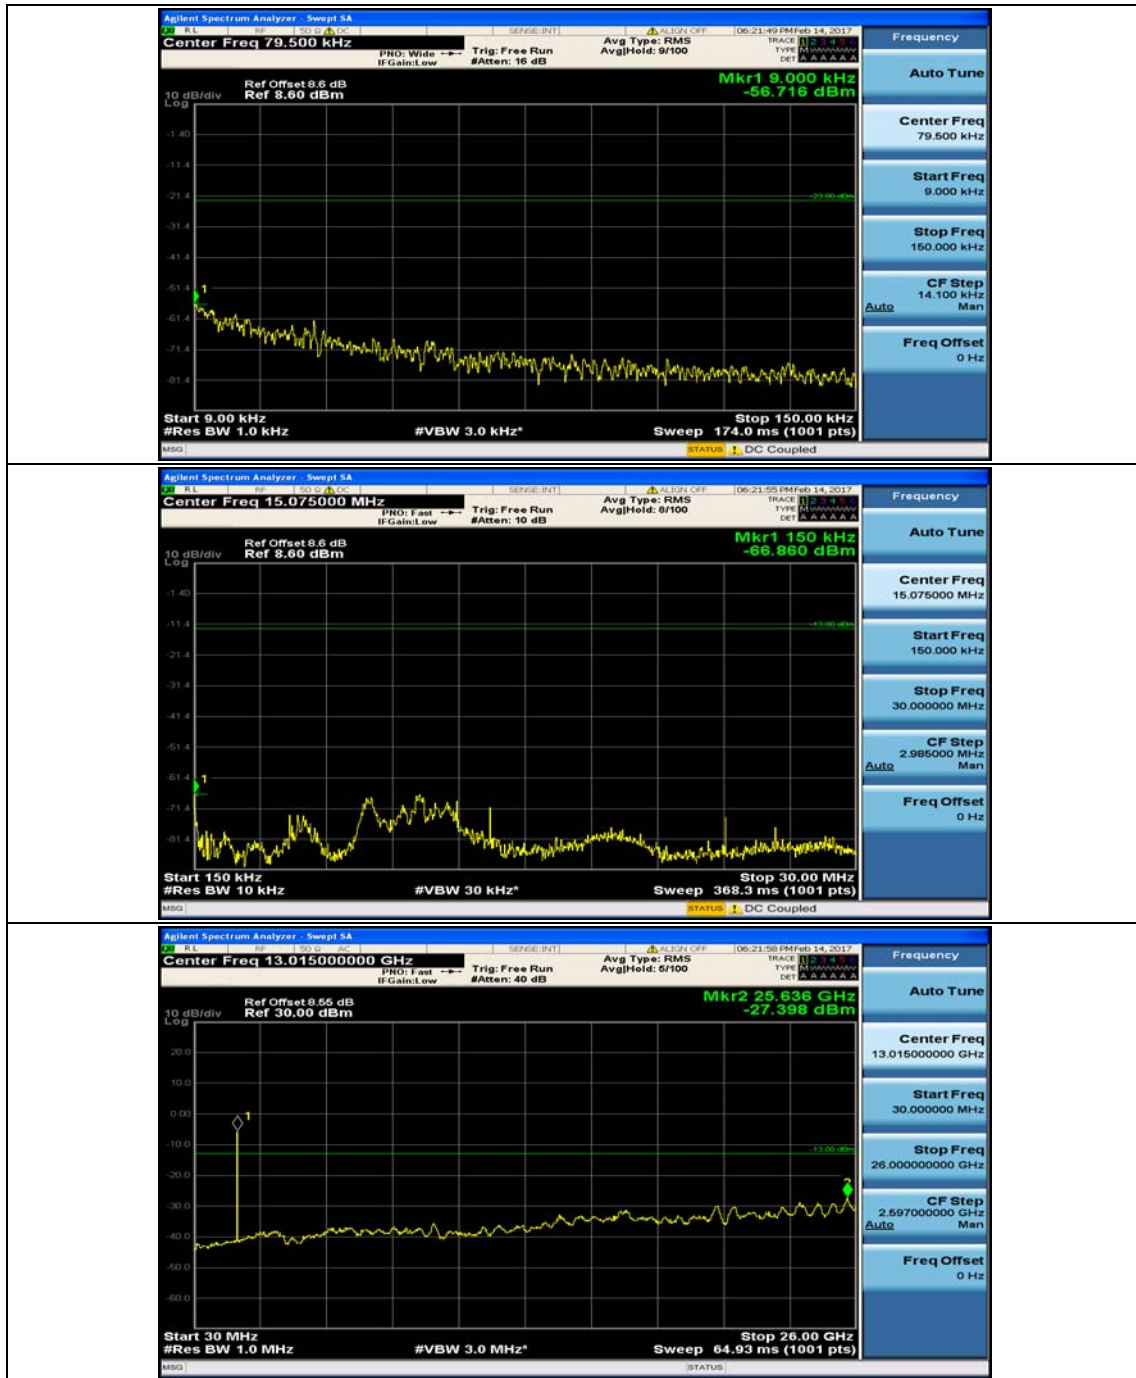

(Channel Bandwidth: 5 MHz)_HCH_QPSK_1RB#0

(Channel Bandwidth: 5 MHz)_HCH_QPSK_1RB#12

(Channel Bandwidth: 5 MHz)_LCH_16QAM_1RB#0

(Channel Bandwidth: 5 MHz)_LCH_16QAM_1RB#12

(Channel Bandwidth: 5 MHz)_MCH_16QAM_1RB#0

(Channel Bandwidth: 5 MHz)_MCH_16QAM_1RB#12

(Channel Bandwidth: 5 MHz)_HCH_16QAM_1RB#0

(Channel Bandwidth: 5 MHz)_HCH_16QAM_1RB#12

Channel Bandwidth: 10 MHz

Channel Bandwidth: 10 MHz_MCH_QPSK_1RB#0

Channel Bandwidth: 10 MHz_MCH_QPSK_1RB#24

Channel Bandwidth: 10 MHz_HCH_QPSK_1RB#0

Channel Bandwidth: 10 MHz_HCH_QPSK_1RB#24

Channel Bandwidth: 10 MHz_LCH_16QAM_1RB#0

Channel Bandwidth: 10 MHz_LCH_16QAM_1RB#24

Channel Bandwidth: 10 MHz_MCH_16QAM_1RB#0