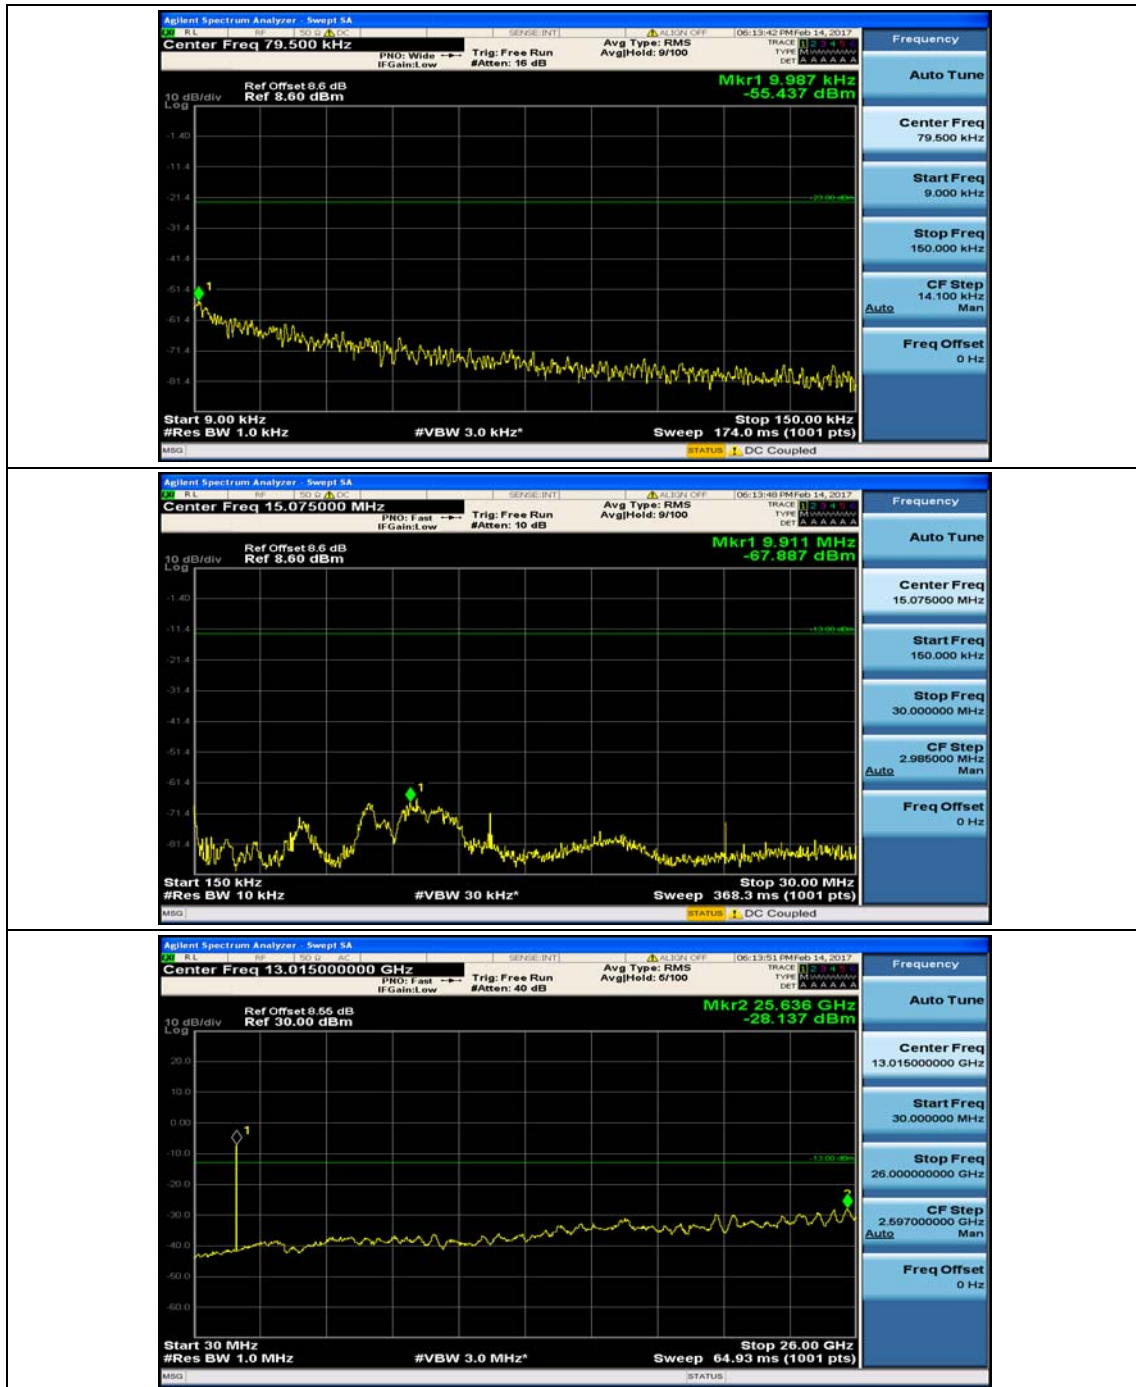

(Channel Bandwidth: 3 MHz)_HCH_QPSK_1RB#0

(Channel Bandwidth: 3 MHz)_HCH_QPSK_1RB#7

(Channel Bandwidth: 3 MHz)_LCH_16QAM_1RB#0

(Channel Bandwidth: 3 MHz)_LCH_16QAM_1RB#7

(Channel Bandwidth: 3 MHz)_MCH_16QAM_1RB#0

(Channel Bandwidth: 3 MHz)_MCH_16QAM_1RB#7

(Channel Bandwidth: 3 MHz)_HCH_16QAM_1RB#0

(Channel Bandwidth: 3 MHz)_HCH_16QAM_1RB#7

Channel Bandwidth: 5 MHz

(Channel Bandwidth: 5 MHz)_MCH_QPSK_1RB#0

(Channel Bandwidth: 5 MHz)_MCH_QPSK_1RB#12

(Channel Bandwidth: 5 MHz)_HCH_QPSK_1RB#0

(Channel Bandwidth: 5 MHz)_HCH_QPSK_1RB#12

(Channel Bandwidth: 5 MHz)_LCH_16QAM_1RB#0

(Channel Bandwidth: 5 MHz)_LCH_16QAM_1RB#12

(Channel Bandwidth: 5 MHz)_MCH_16QAM_1RB#0