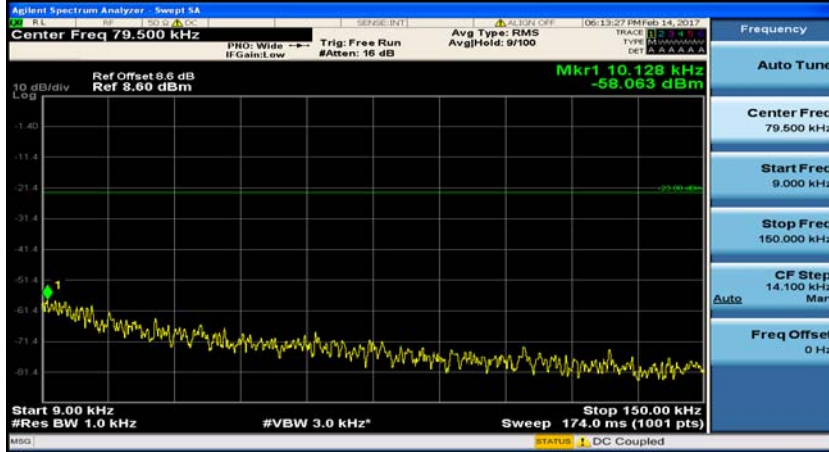

(Channel Bandwidth: 3 MHz)_HCH_QPSK_1RB#0

(Channel Bandwidth: 3 MHz)_HCH_QPSK_1RB#7

(Channel Bandwidth: 3 MHz)_LCH_16QAM_1RB#0

(Channel Bandwidth: 3 MHz)_LCH_16QAM_1RB#7

(Channel Bandwidth: 3 MHz)_MCH_16QAM_1RB#0