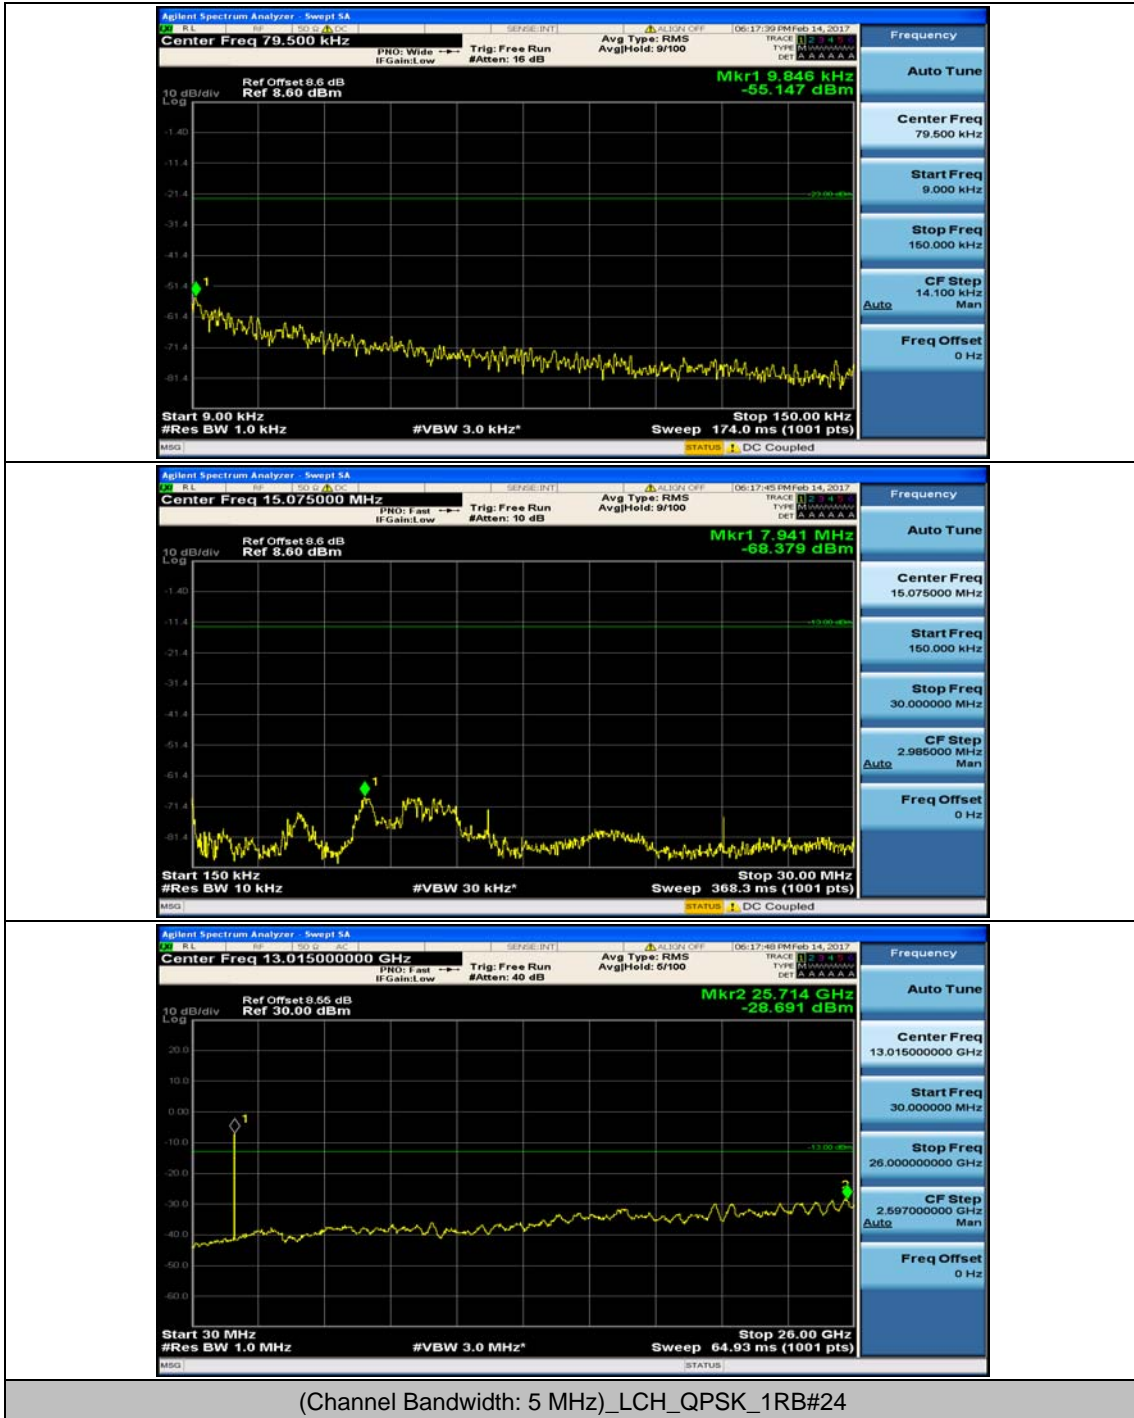

(Channel Bandwidth: 3 MHz)_HCH_QPSK_1RB#0

(Channel Bandwidth: 3 MHz)_HCH_QPSK_1RB#7

(Channel Bandwidth: 3 MHz)_LCH_16QAM_1RB#0

(Channel Bandwidth: 3 MHz)_LCH_16QAM_1RB#7

(Channel Bandwidth: 3 MHz)_MCH_16QAM_1RB#0

(Channel Bandwidth: 3 MHz)_MCH_16QAM_1RB#7

(Channel Bandwidth: 3 MHz)_HCH_16QAM_1RB#0

(Channel Bandwidth: 3 MHz)_HCH_16QAM_1RB#7

Channel Bandwidth: 5 MHz

(Channel Bandwidth: 5 MHz)_MCH_QPSK_1RB#0

(Channel Bandwidth: 5 MHz)_MCH_QPSK_1RB#12

(Channel Bandwidth: 5 MHz)_HCH_QPSK_1RB#0

(Channel Bandwidth: 5 MHz)_HCH_QPSK_1RB#12

(Channel Bandwidth: 5 MHz)_LCH_16QAM_1RB#0

(Channel Bandwidth: 5 MHz)_LCH_16QAM_1RB#12

(Channel Bandwidth: 5 MHz)_MCH_16QAM_1RB#0