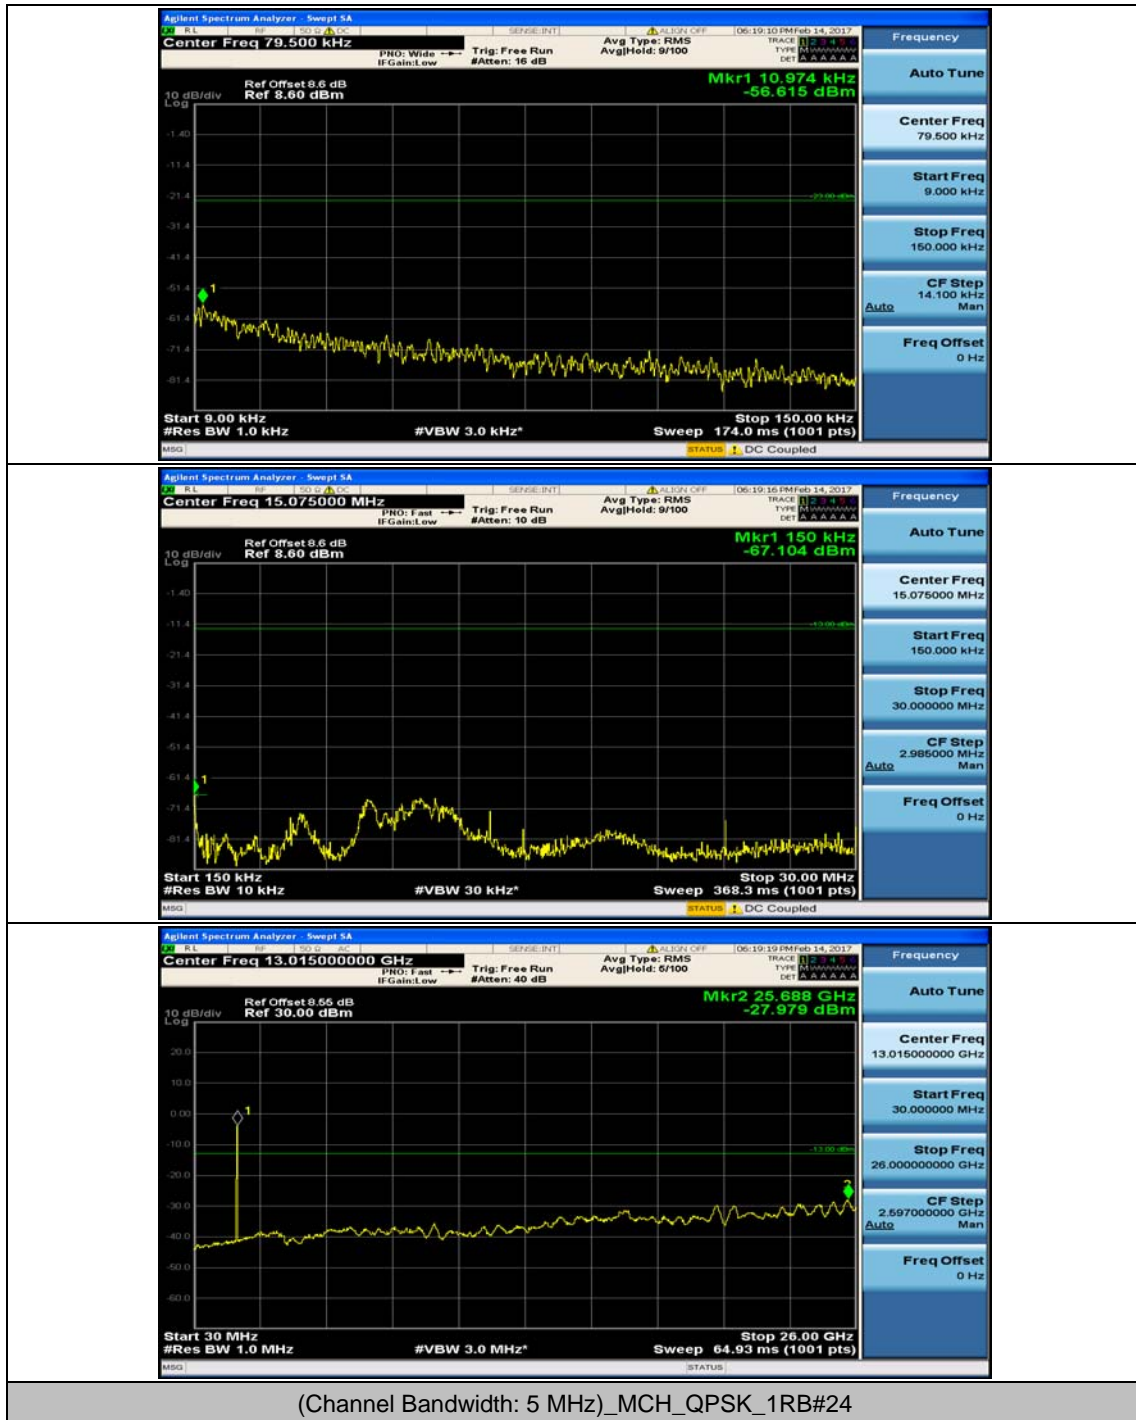

(Channel Bandwidth: 3 MHz)_HCH_QPSK_1RB#0

(Channel Bandwidth: 3 MHz)_HCH_QPSK_1RB#7

(Channel Bandwidth: 3 MHz)_LCH_16QAM_1RB#0

(Channel Bandwidth: 3 MHz)_LCH_16QAM_1RB#7

(Channel Bandwidth: 3 MHz)_MCH_16QAM_1RB#0

(Channel Bandwidth: 3 MHz)_MCH_16QAM_1RB#7

(Channel Bandwidth: 3 MHz)_HCH_16QAM_1RB#0

(Channel Bandwidth: 3 MHz)_HCH_16QAM_1RB#7

Channel Bandwidth: 5 MHz

(Channel Bandwidth: 5 MHz)_MCH_QPSK_1RB#0

(Channel Bandwidth: 5 MHz)_MCH_QPSK_1RB#12

(Channel Bandwidth: 5 MHz)_HCH_QPSK_1RB#0

(Channel Bandwidth: 5 MHz)_HCH_QPSK_1RB#12

(Channel Bandwidth: 5 MHz)_LCH_16QAM_1RB#0

(Channel Bandwidth: 5 MHz)_LCH_16QAM_1RB#12

(Channel Bandwidth: 5 MHz)_MCH_16QAM_1RB#0