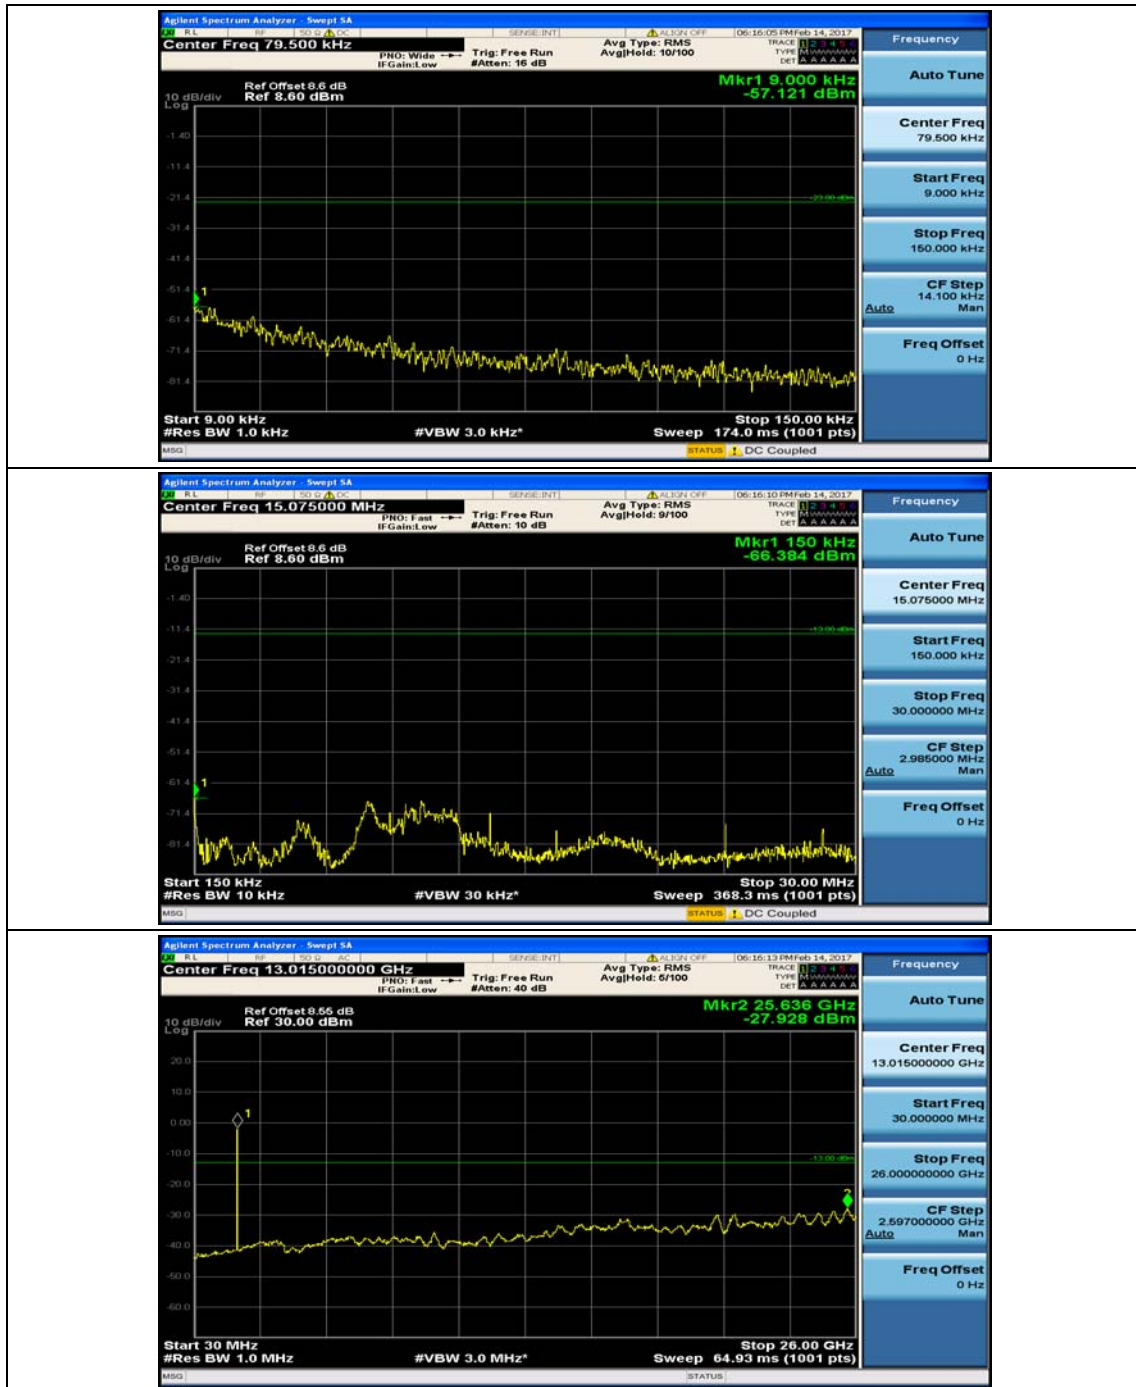

(Channel Bandwidth: 3 MHz)_HCH_QPSK_1RB#0

(Channel Bandwidth: 3 MHz)_HCH_QPSK_1RB#7

(Channel Bandwidth: 3 MHz)_LCH_16QAM_1RB#0

(Channel Bandwidth: 3 MHz)_LCH_16QAM_1RB#7

(Channel Bandwidth: 3 MHz)_MCH_16QAM_1RB#0

(Channel Bandwidth: 3 MHz)_MCH_16QAM_1RB#7

(Channel Bandwidth: 3 MHz)_HCH_16QAM_1RB#0

(Channel Bandwidth: 3 MHz)_HCH_16QAM_1RB#7

Channel Bandwidth: 5 MHz

(Channel Bandwidth: 5 MHz)_MCH_QPSK_1RB#0

(Channel Bandwidth: 5 MHz)_MCH_QPSK_1RB#12

(Channel Bandwidth: 5 MHz)_HCH_QPSK_1RB#0

(Channel Bandwidth: 5 MHz)_HCH_QPSK_1RB#12

(Channel Bandwidth: 5 MHz)_LCH_16QAM_1RB#0

(Channel Bandwidth: 5 MHz)_LCH_16QAM_1RB#12

(Channel Bandwidth: 5 MHz)_MCH_16QAM_1RB#0