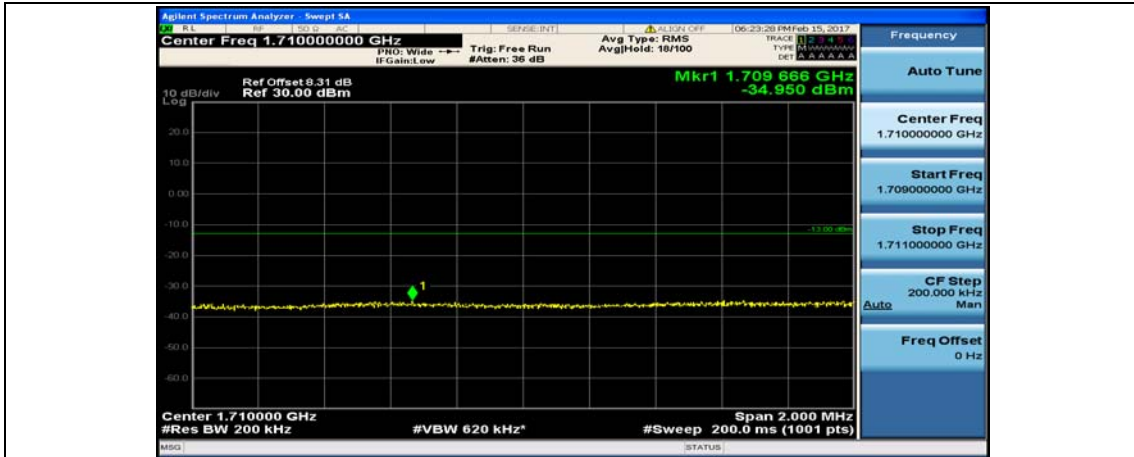

(Channel Bandwidth:20 MHz)_LCH_QPSK_50RB#25