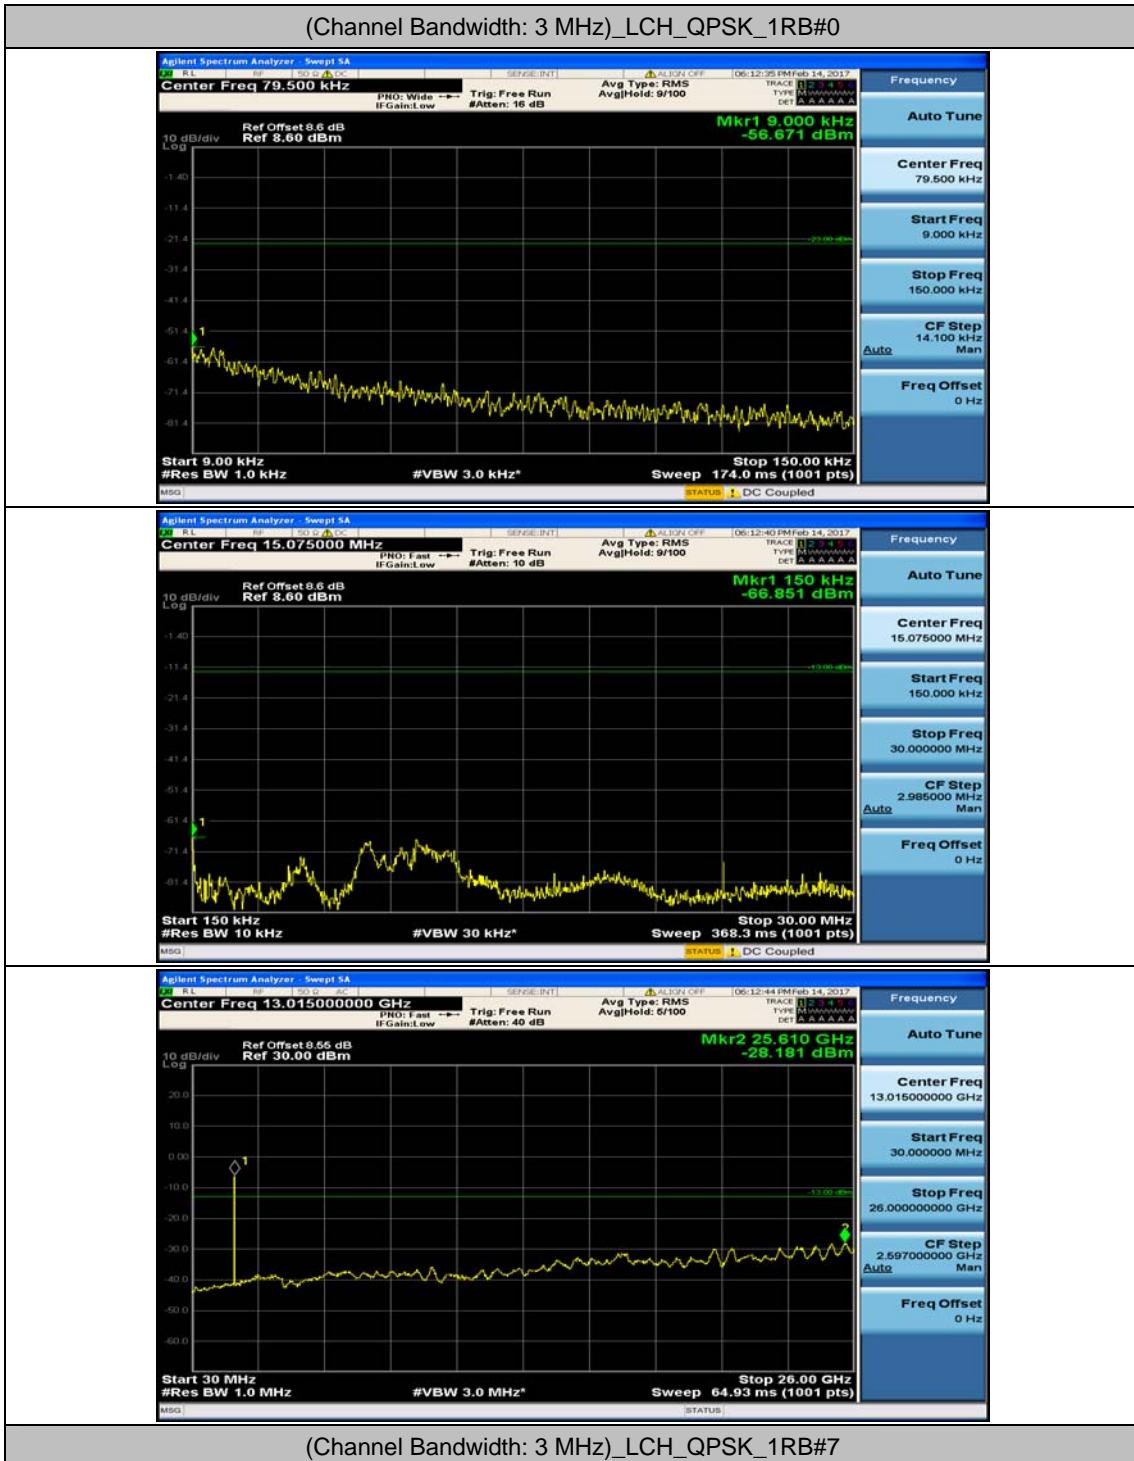

(Channel Bandwidth: 1.4 MHz)_HCH_16QAM_1RB#0

(Channel Bandwidth: 1.4 MHz)_HCH_16QAM_1RB#3

Channel Bandwidth: 3 MHz

(Channel Bandwidth: 3 MHz)_MCH_QPSK_1RB#0

(Channel Bandwidth: 3 MHz)_MCH_QPSK_1RB#7