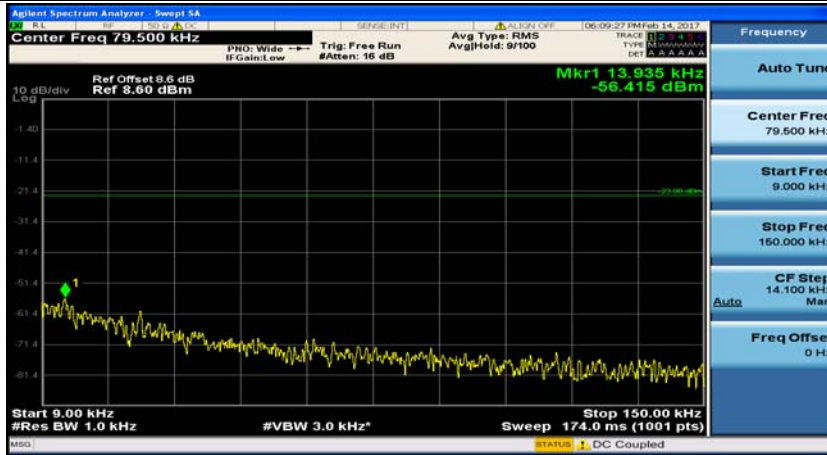

Appendix E: Conducted Spurious Emission

Test Graphs

Channel Bandwidth: 1.4 MHz

(Channel Bandwidth: 1.4 MHz)_MCH_QPSK_1RB#0

(Channel Bandwidth: 1.4 MHz)_MCH_QPSK_1RB#3

(Channel Bandwidth: 1.4 MHz)_HCH_QPSK_1RB#0