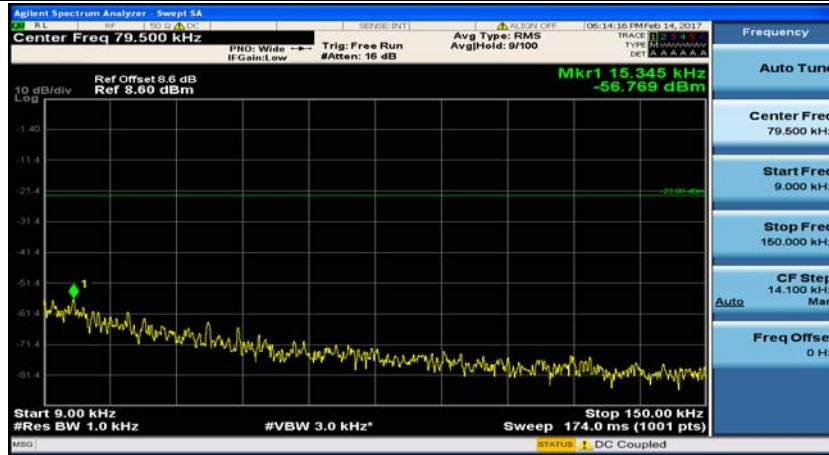

(Channel Bandwidth: 1.4 MHz)_HCH_16QAM_1RB#0

(Channel Bandwidth: 1.4 MHz)_HCH_16QAM_1RB#3

Channel Bandwidth: 3 MHz

(Channel Bandwidth: 3 MHz)_MCH_QPSK_1RB#0

(Channel Bandwidth: 3 MHz)_MCH_QPSK_1RB#7