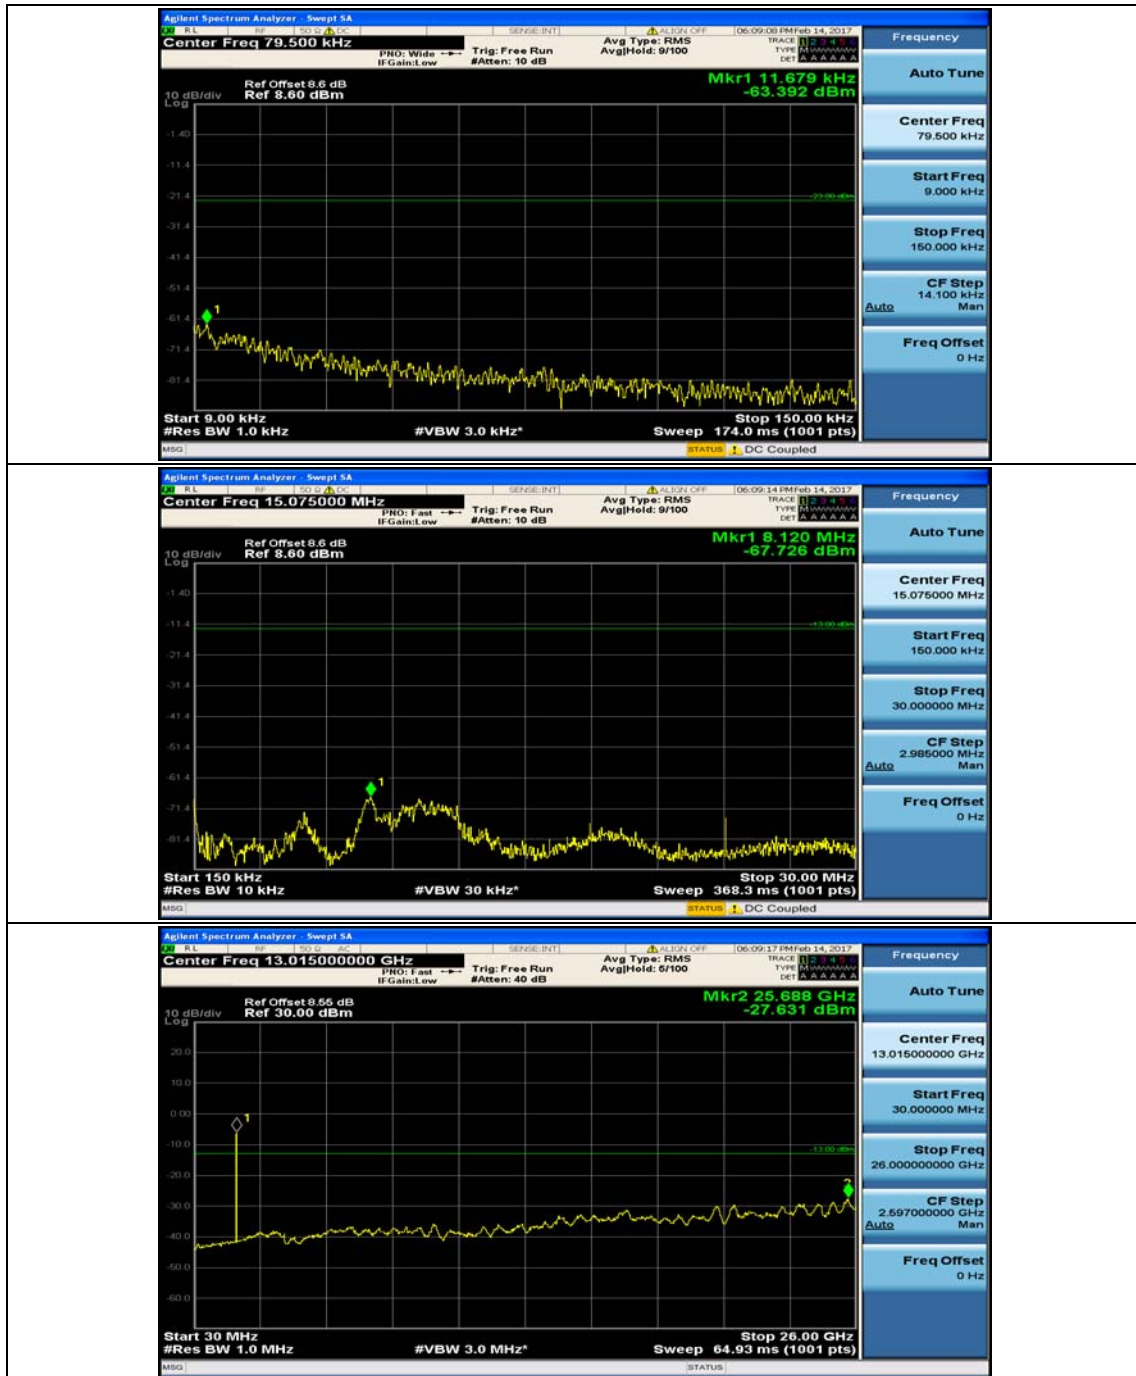

Appendix E: Conducted Spurious Emission

Test Graphs

Channel Bandwidth: 1.4 MHz

(Channel Bandwidth: 1.4 MHz)_MCH_QPSK_1RB#0

(Channel Bandwidth: 1.4 MHz)_MCH_QPSK_1RB#3

(Channel Bandwidth: 1.4 MHz)_HCH_QPSK_1RB#0

(Channel Bandwidth: 1.4 MHz)_HCH_QPSK_1RB#3

(Channel Bandwidth: 1.4 MHz)_LCH_16QAM_1RB#0

(Channel Bandwidth: 1.4 MHz)_LCH_16QAM_1RB#3

(Channel Bandwidth: 1.4 MHz)_MCH_16QAM_1RB#0

(Channel Bandwidth: 1.4 MHz)_MCH_16QAM_1RB#3