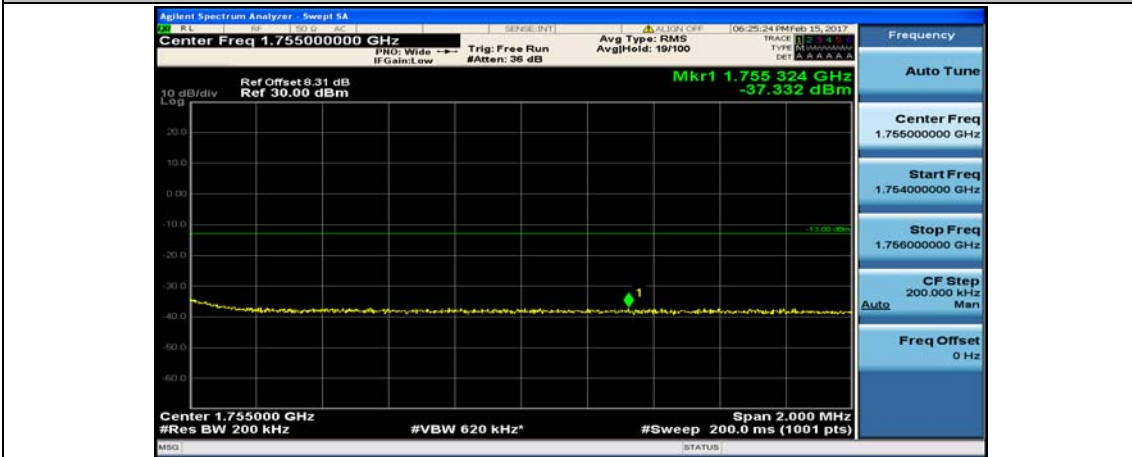

(Channel Bandwidth:20 MHz)_HCH_16QAM_50RB#0