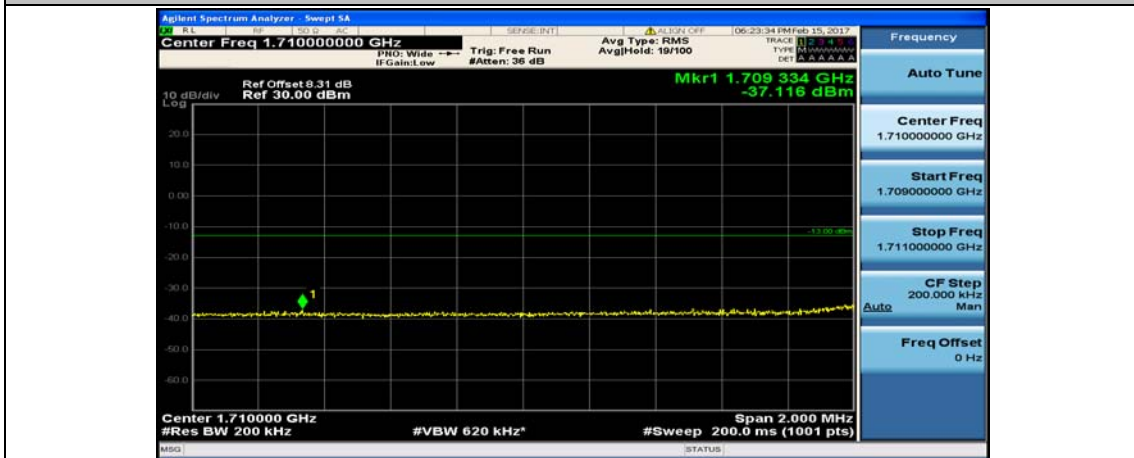

(Channel Bandwidth:20 MHz)_LCH_QPSK_50RB#50