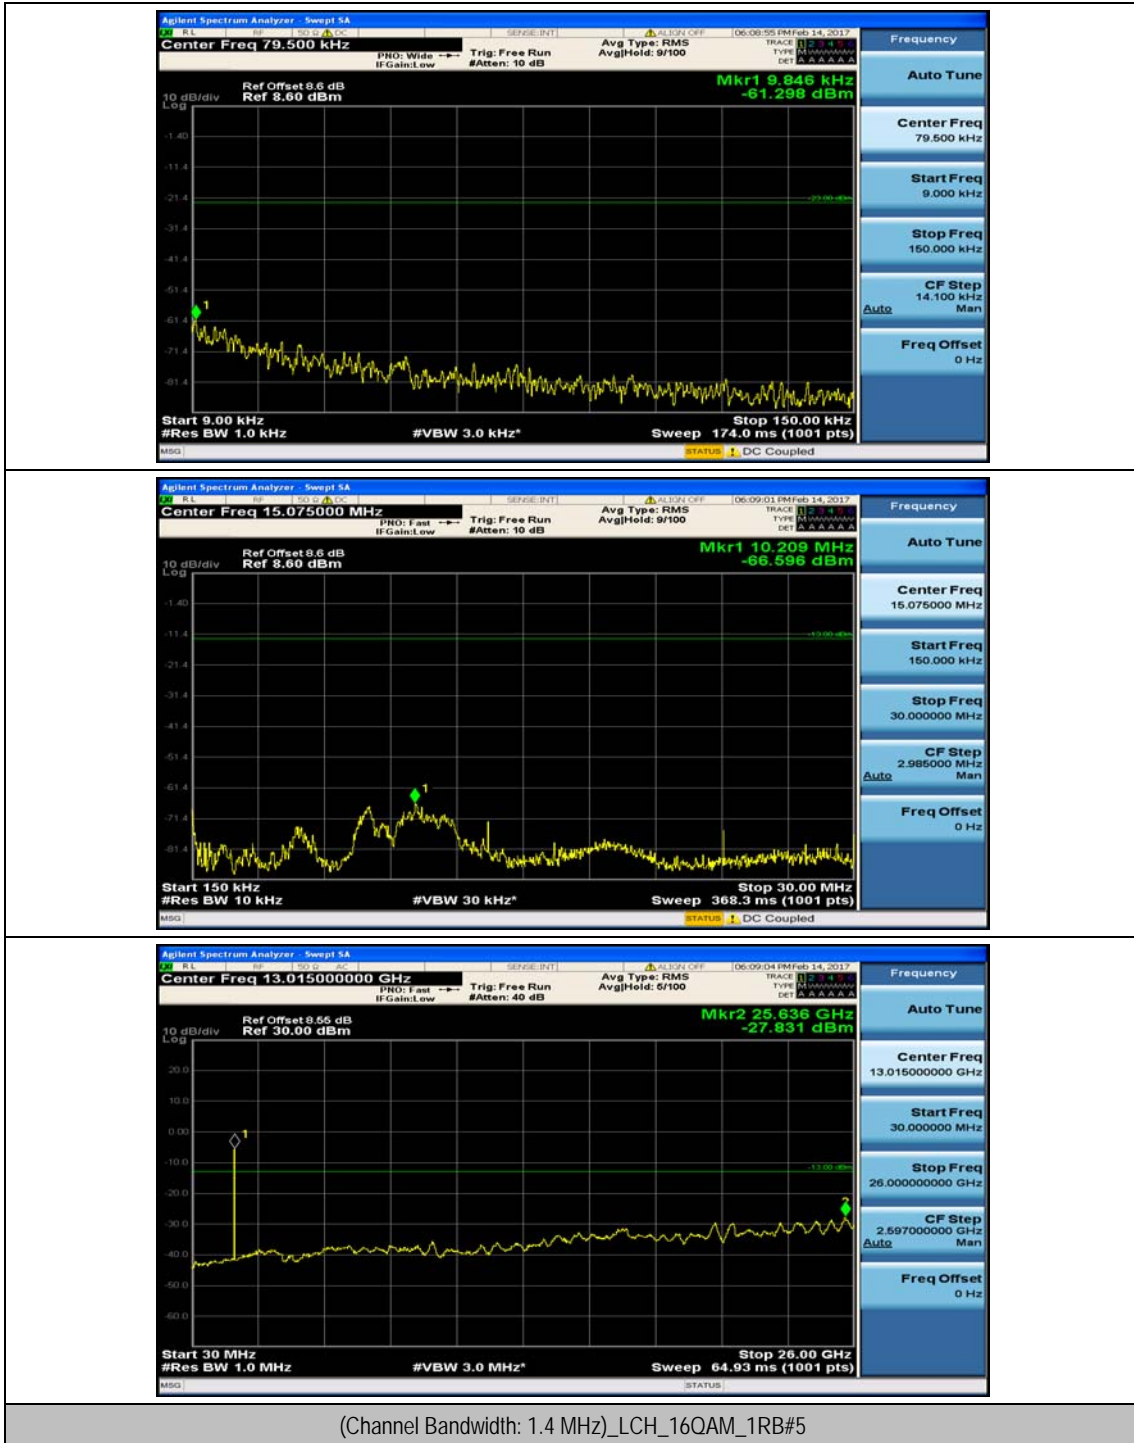

Appendix E: Conducted Spurious Emission

Test Graphs

Channel Bandwidth: 1.4 MHz

(Channel Bandwidth: 1.4 MHz)_MCH_QPSK_1RB#0

(Channel Bandwidth: 1.4 MHz)_MCH_QPSK_1RB#3

(Channel Bandwidth: 1.4 MHz)_HCH_QPSK_1RB#0

(Channel Bandwidth: 1.4 MHz)_HCH_QPSK_1RB#3

(Channel Bandwidth: 1.4 MHz)_LCH_16QAM_1RB#0

(Channel Bandwidth: 1.4 MHz)_LCH_16QAM_1RB#3

(Channel Bandwidth: 1.4 MHz)_MCH_16QAM_1RB#0

(Channel Bandwidth: 1.4 MHz)_MCH_16QAM_1RB#3