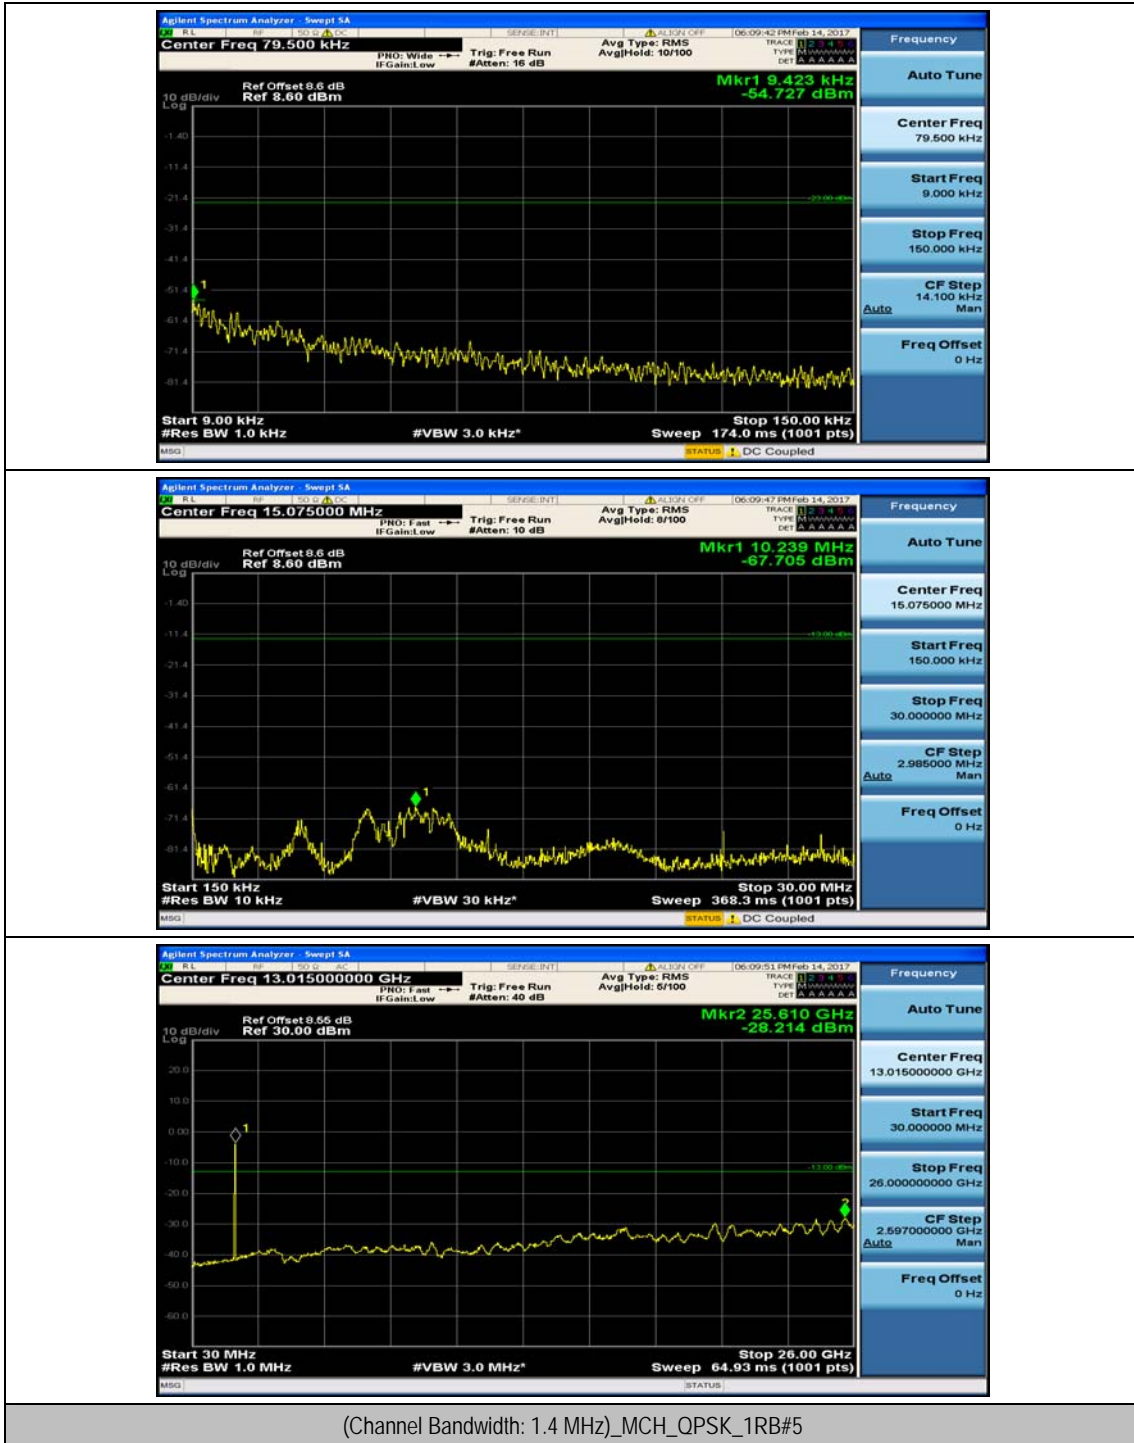

Appendix E: Conducted Spurious Emission

Test Graphs

Channel Bandwidth: 1.4 MHz

(Channel Bandwidth: 1.4 MHz)_MCH_QPSK_1RB#0

(Channel Bandwidth: 1.4 MHz)_MCH_QPSK_1RB#3

(Channel Bandwidth: 1.4 MHz)_HCH_QPSK_1RB#0