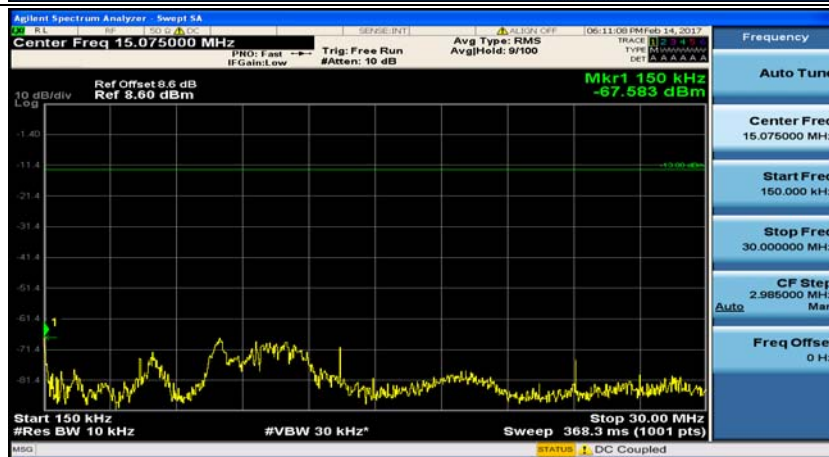

Appendix E: Conducted Spurious Emission

Test Graphs

Channel Bandwidth: 1.4 MHz

(Channel Bandwidth: 1.4 MHz)_MCH_QPSK_1RB#0

(Channel Bandwidth: 1.4 MHz)_MCH_QPSK_1RB#3

(Channel Bandwidth: 1.4 MHz)_HCH_QPSK_1RB#0