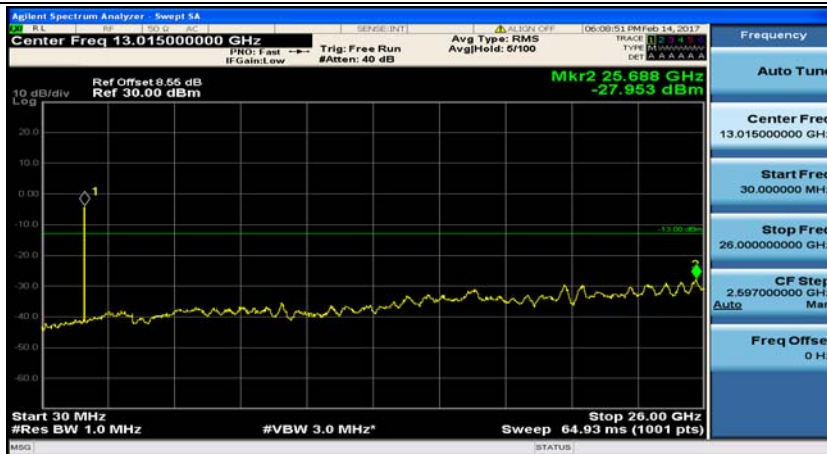

(Channel Bandwidth: 1.4 MHz)_LCH_16QAM_1RB#0