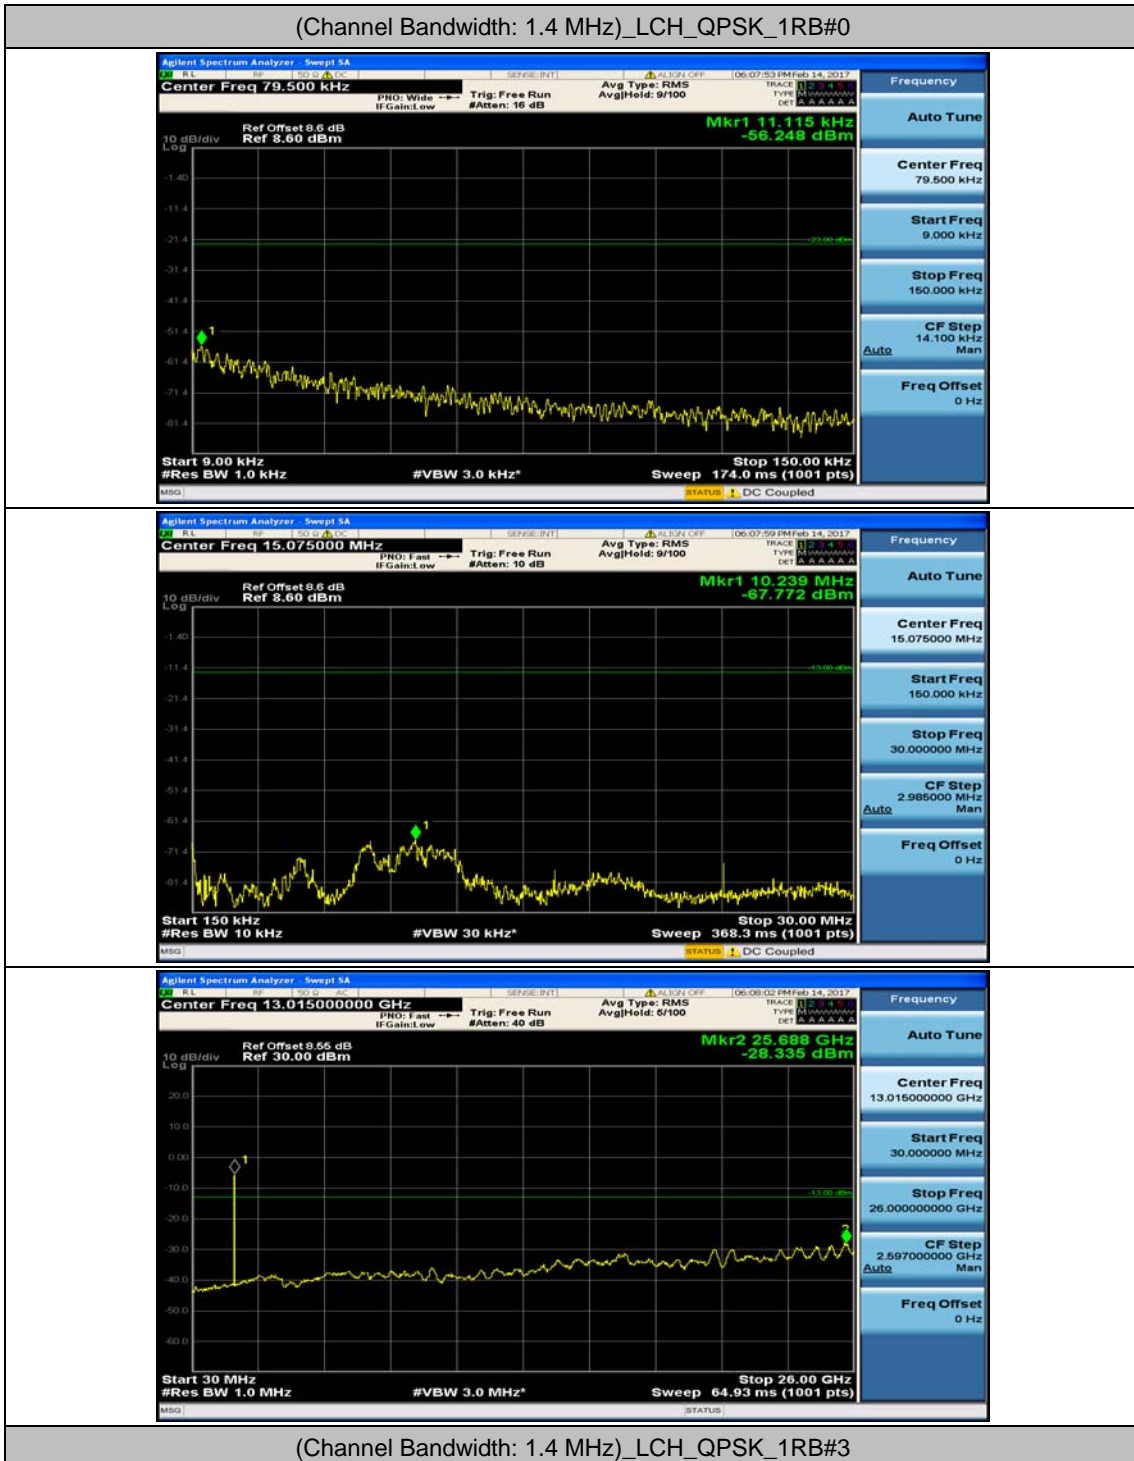

(Channel Bandwidth:20 MHz)_HCH_16QAM_1RB#99

(Channel Bandwidth:20 MHz)_HCH_16QAM_50RB#0

(Channel Bandwidth:20 MHz)_HCH_16QAM_50RB#25

(Channel Bandwidth:20 MHz)_HCH_16QAM_50RB#50

(Channel Bandwidth:20 MHz)_HCH_16QAM_100RB#0

Appendix E: Conducted Spurious Emission

Test Graphs

Channel Bandwidth: 1.4 MHz

(Channel Bandwidth: 1.4 MHz)_MCH_QPSK_1RB#0

(Channel Bandwidth: 1.4 MHz)_MCH_QPSK_1RB#3

(Channel Bandwidth: 1.4 MHz)_HCH_QPSK_1RB#0