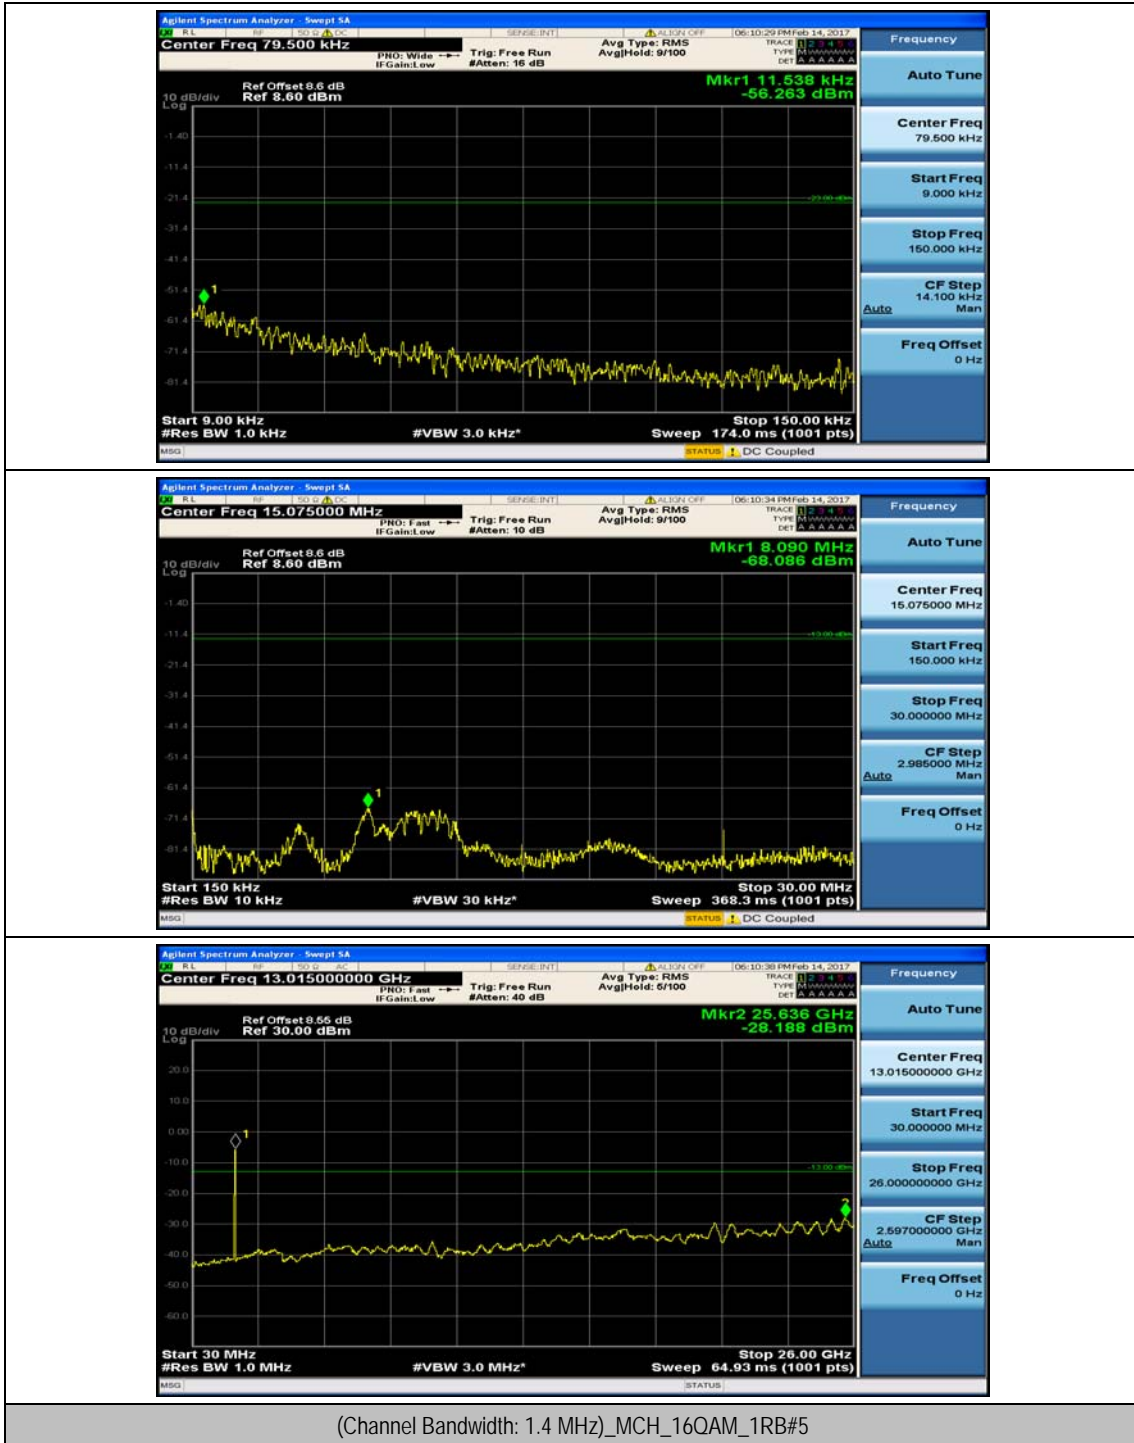

Appendix E: Conducted Spurious Emission

Test Graphs

Channel Bandwidth: 1.4 MHz

(Channel Bandwidth: 1.4 MHz)_MCH_QPSK_1RB#0

(Channel Bandwidth: 1.4 MHz)_MCH_QPSK_1RB#3

(Channel Bandwidth: 1.4 MHz)_HCH_QPSK_1RB#0

(Channel Bandwidth: 1.4 MHz)_HCH_QPSK_1RB#3

(Channel Bandwidth: 1.4 MHz)_LCH_16QAM_1RB#0

(Channel Bandwidth: 1.4 MHz)_LCH_16QAM_1RB#3

(Channel Bandwidth: 1.4 MHz)_MCH_16QAM_1RB#0

(Channel Bandwidth: 1.4 MHz)_MCH_16QAM_1RB#3