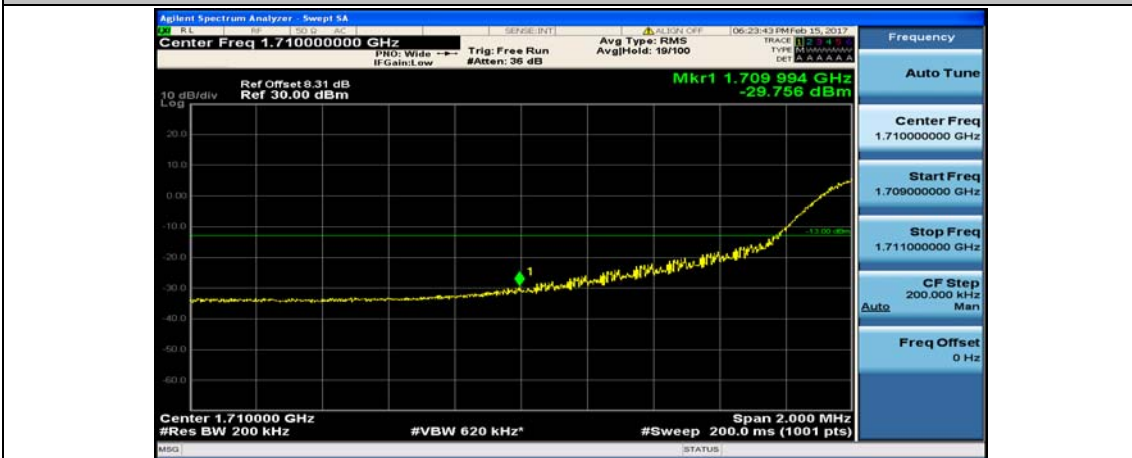

(Channel Bandwidth:20 MHz)_HCH_QPSK_100RB#0

(Channel Bandwidth:20 MHz)_LCH_16QAM_1RB#0

(Channel Bandwidth:20 MHz)_LCH_16QAM_1RB#49

(Channel Bandwidth:20 MHz)_LCH_16QAM_1RB#99

(Channel Bandwidth:20 MHz)_LCH_16QAM_50RB#0