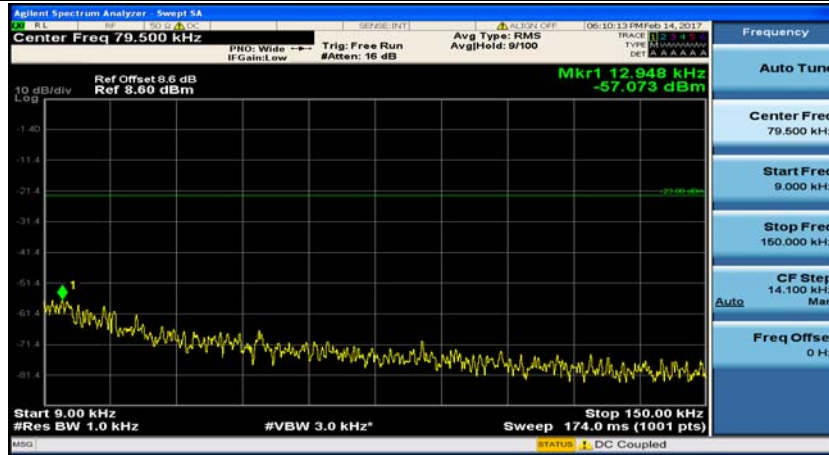

(Channel Bandwidth: 1.4 MHz)_HCH_QPSK_1RB#3

(Channel Bandwidth: 1.4 MHz)_LCH_16QAM_1RB#0

(Channel Bandwidth: 1.4 MHz)_LCH_16QAM_1RB#3

(Channel Bandwidth: 1.4 MHz)_MCH_16QAM_1RB#0

(Channel Bandwidth: 1.4 MHz)_MCH_16QAM_1RB#3