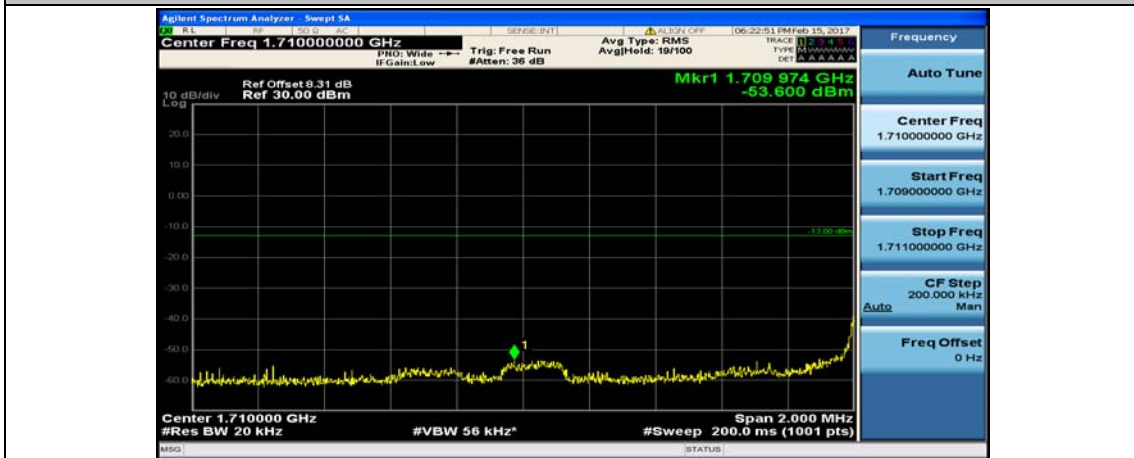

(Channel Bandwidth:15 MHz)_HCH_16QAM_37RB#18

(Channel Bandwidth:15 MHz)_HCH_16QAM_37RB#38

(Channel Bandwidth:15 MHz)_HCH_16QAM_75RB#0

Channel Bandwidth: 20 MHz

(Channel Bandwidth:20 MHz)_LCH_QPSK_1RB#49

(Channel Bandwidth:20 MHz)_LCH_QPSK_1RB#99