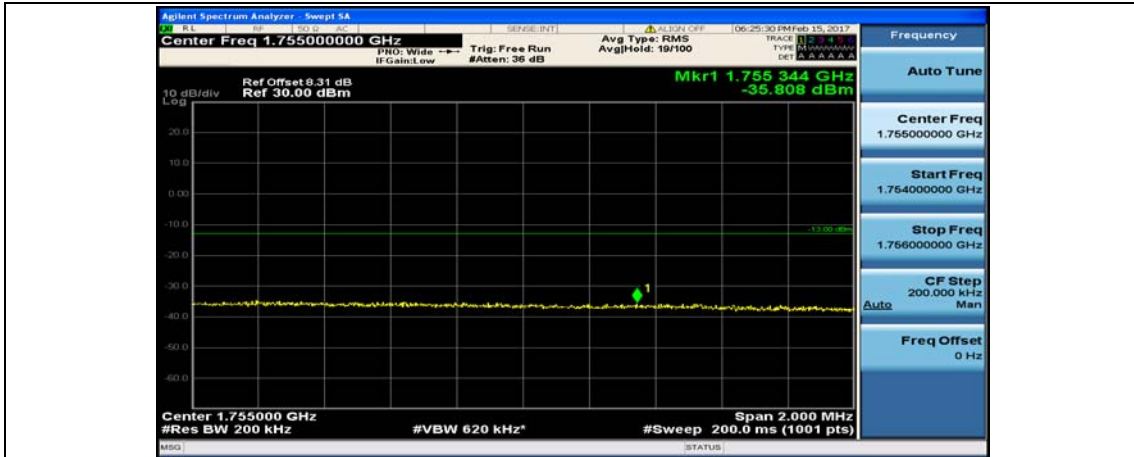

(Channel Bandwidth:20 MHz)_HCH_16QAM_50RB#25