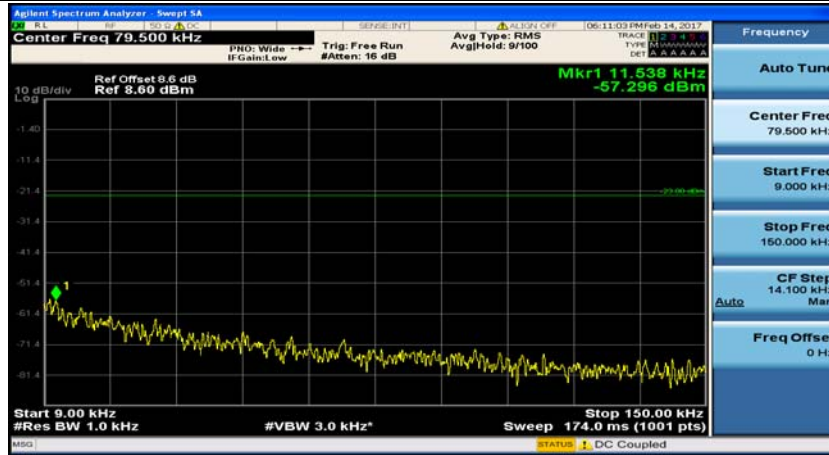

Appendix E: Conducted Spurious Emission

Test Graphs

Channel Bandwidth: 1.4 MHz

(Channel Bandwidth: 1.4 MHz)_MCH_QPSK_1RB#0

(Channel Bandwidth: 1.4 MHz)_MCH_QPSK_1RB#3

(Channel Bandwidth: 1.4 MHz)_HCH_QPSK_1RB#0