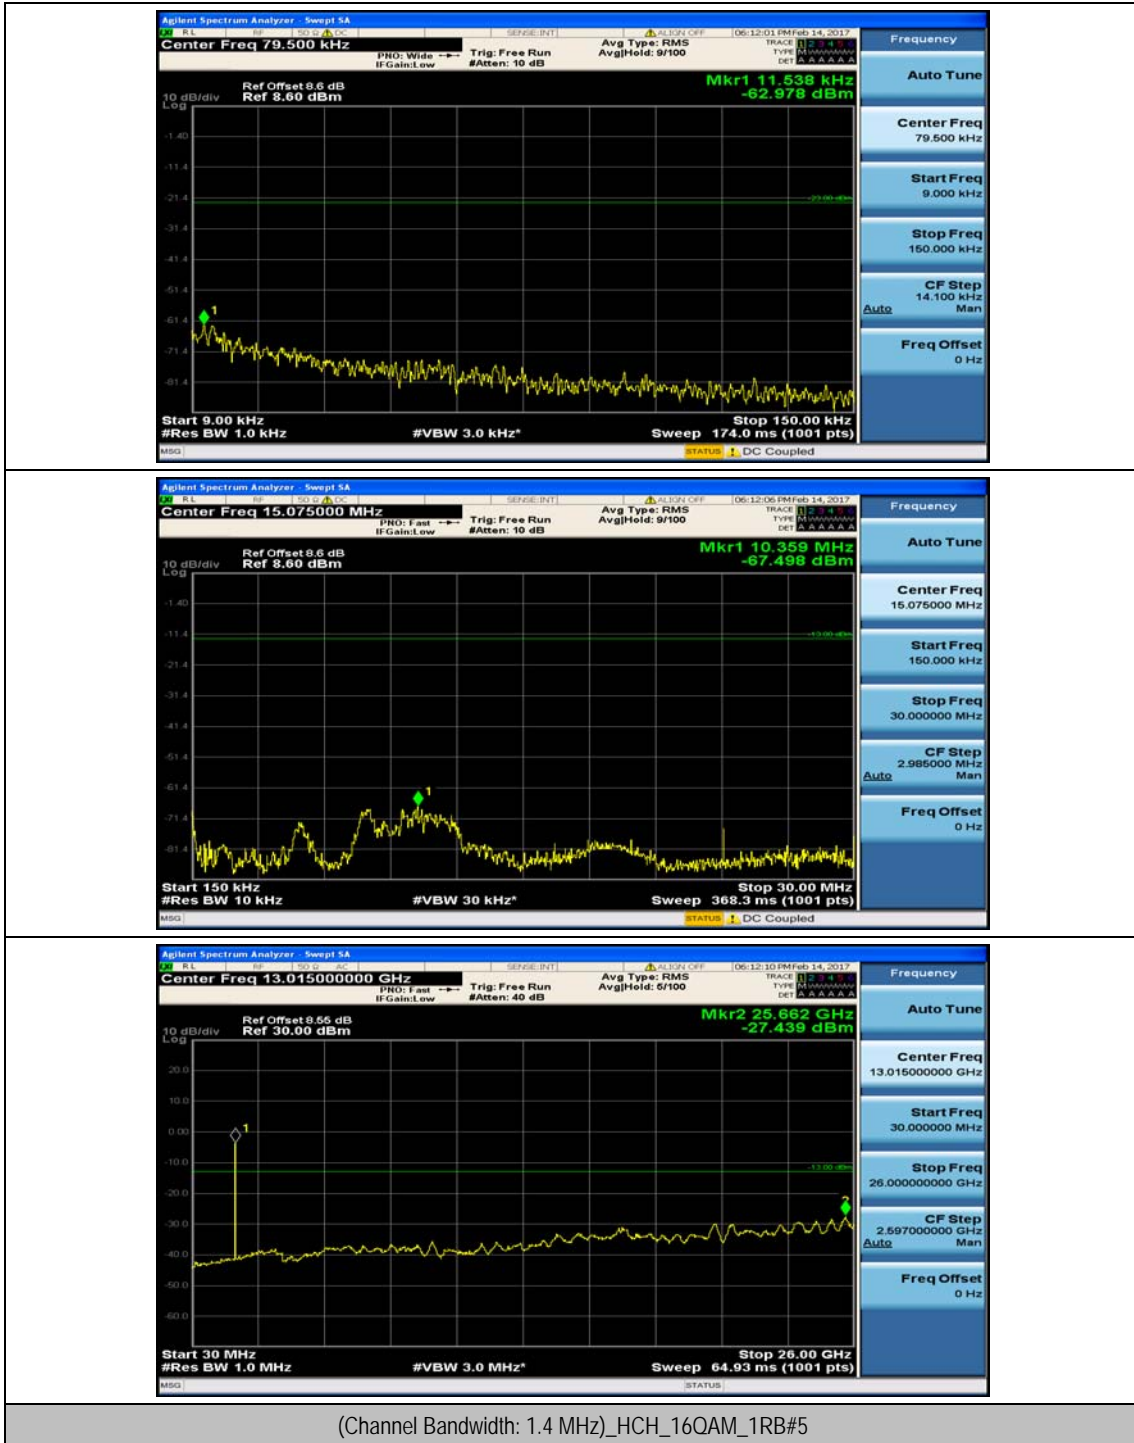

(Channel Bandwidth: 1.4 MHz)_HCH_16QAM_1RB#3