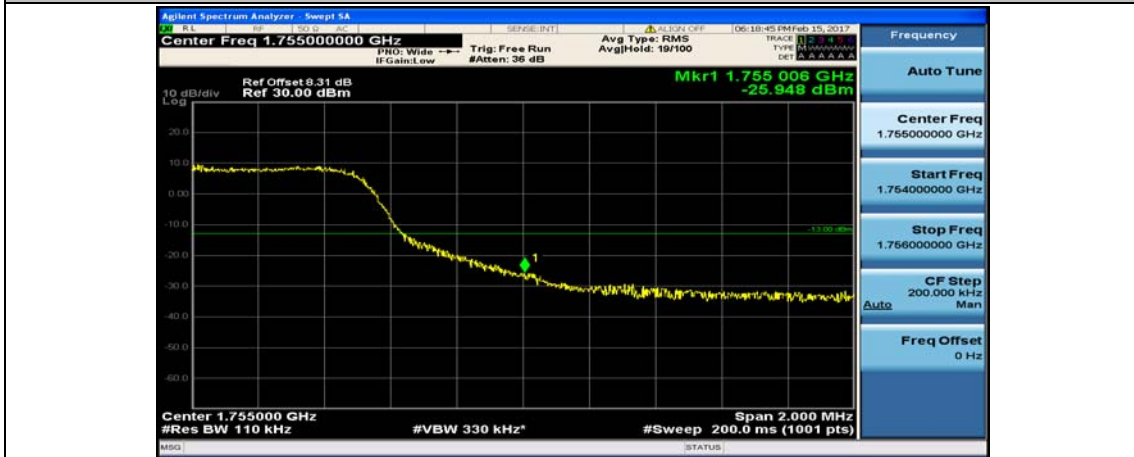

Channel Bandwidth: 10 MHz_HCH_16QAM_1RB#0

Channel Bandwidth: 10 MHz_HCH_16QAM_1RB#24

Channel Bandwidth: 10 MHz_HCH_16QAM_1RB#49

Channel Bandwidth: 10 MHz_HCH_16QAM_25RB#0

Channel Bandwidth: 10 MHz_HCH_16QAM_25RB#12

Channel Bandwidth: 10 MHz_HCH_16QAM_25RB#25

Channel Bandwidth: 10 MHz_HCH_16QAM_50RB#0

Channel Bandwidth: 15 MHz

(Channel Bandwidth:15 MHz)_LCH_QPSK_1RB#74

(Channel Bandwidth:15 MHz)_LCH_QPSK_37RB#0

(Channel Bandwidth:15 MHz)_LCH_QPSK_37RB#18