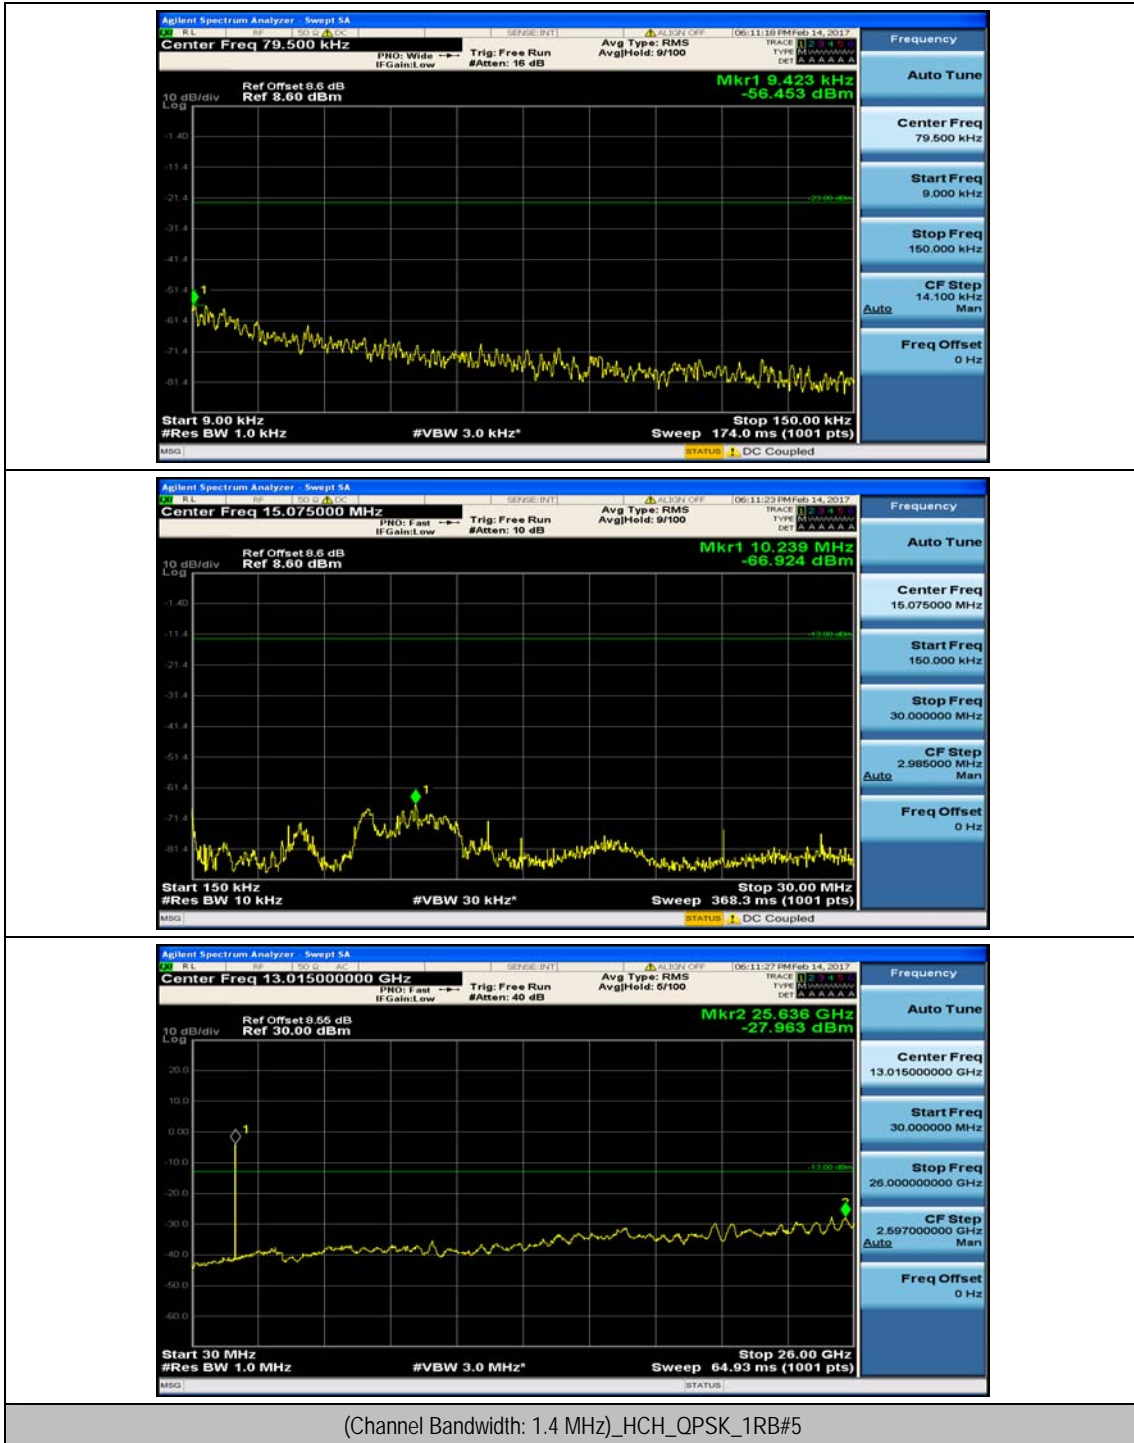

(Channel Bandwidth: 1.4 MHz)_HCH_QPSK_1RB#3