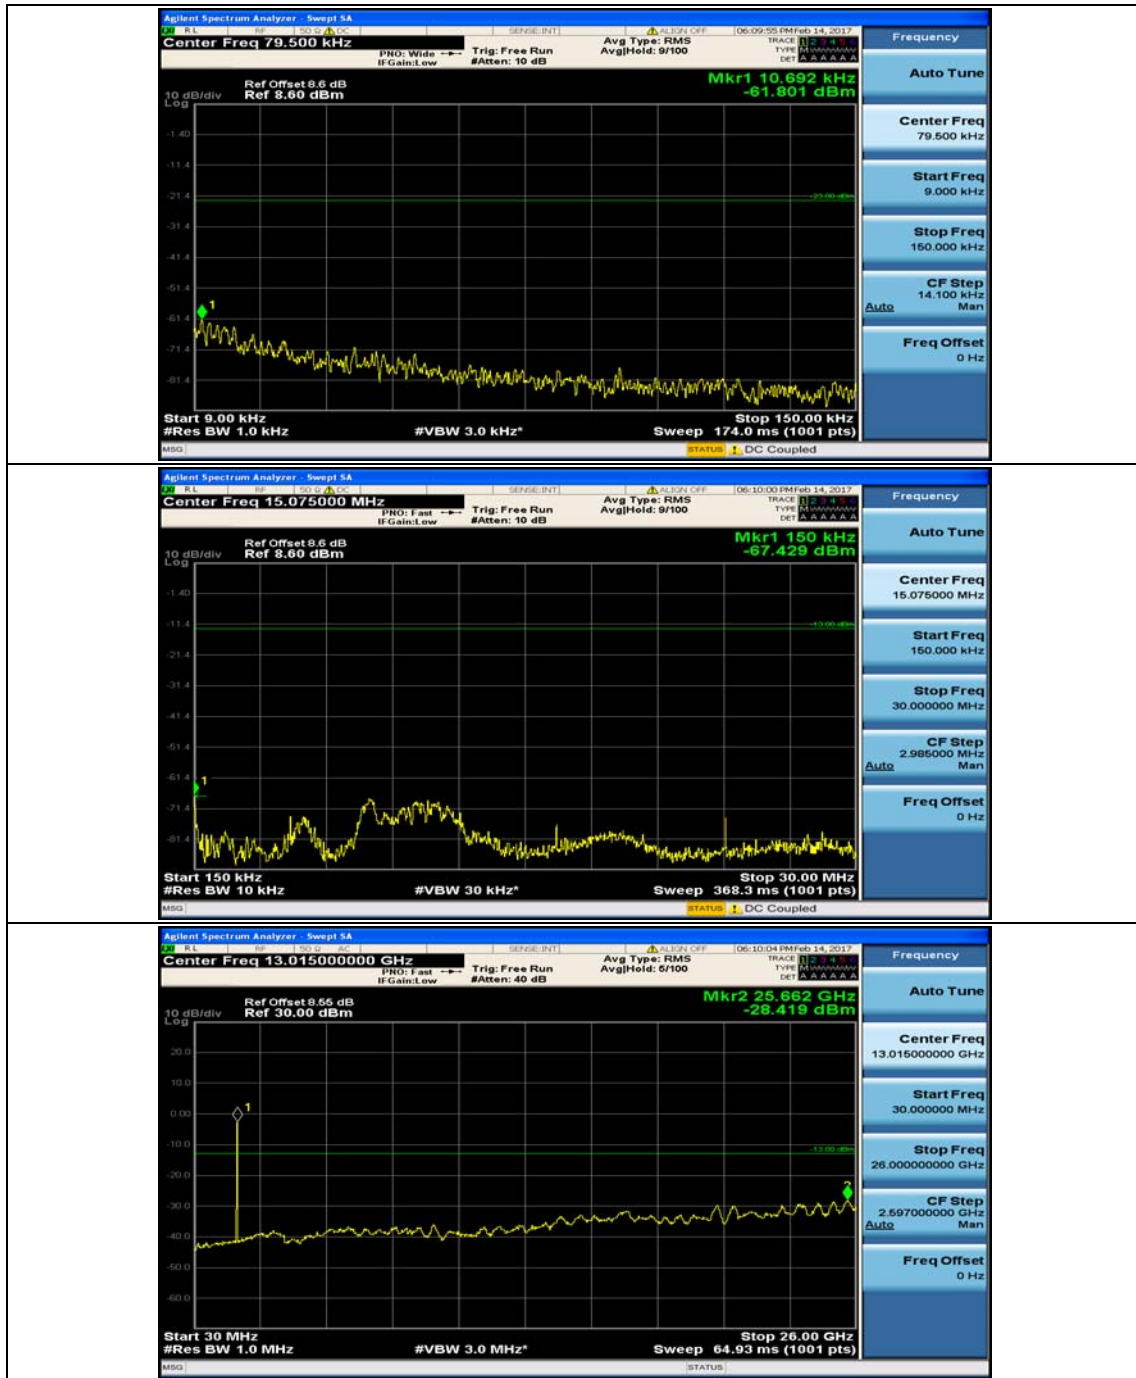

Appendix E: Conducted Spurious Emission

Test Graphs

Channel Bandwidth: 1.4 MHz

(Channel Bandwidth: 1.4 MHz)_MCH_QPSK_1RB#0

(Channel Bandwidth: 1.4 MHz)_MCH_QPSK_1RB#3

(Channel Bandwidth: 1.4 MHz)_HCH_QPSK_1RB#0