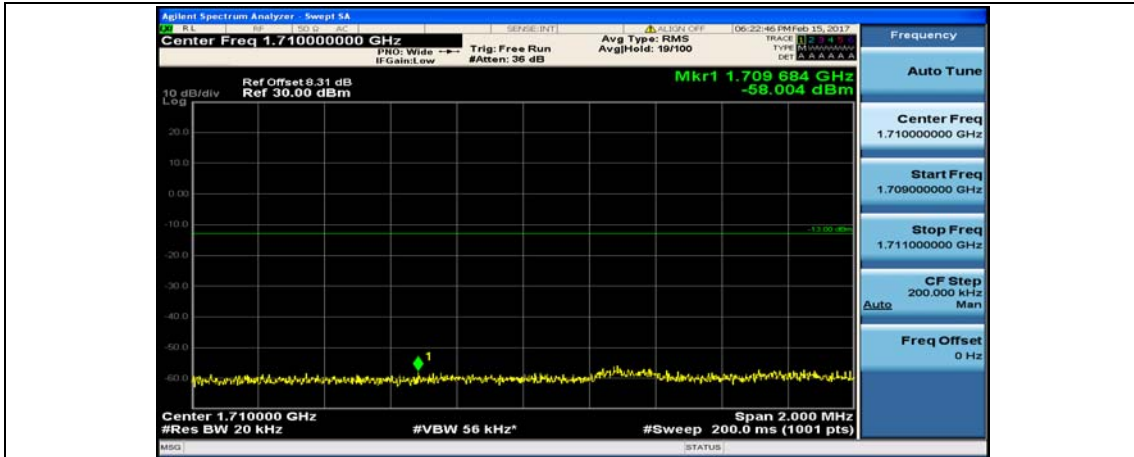

(Channel Bandwidth:15 MHz)_HCH_16QAM_37RB#18

(Channel Bandwidth:15 MHz)_HCH_16QAM_37RB#38

(Channel Bandwidth:15 MHz)_HCH_16QAM_75RB#0

Channel Bandwidth: 20 MHz

(Channel Bandwidth:20 MHz)_LCH_QPSK_1RB#49

(Channel Bandwidth:20 MHz)_LCH_QPSK_1RB#99