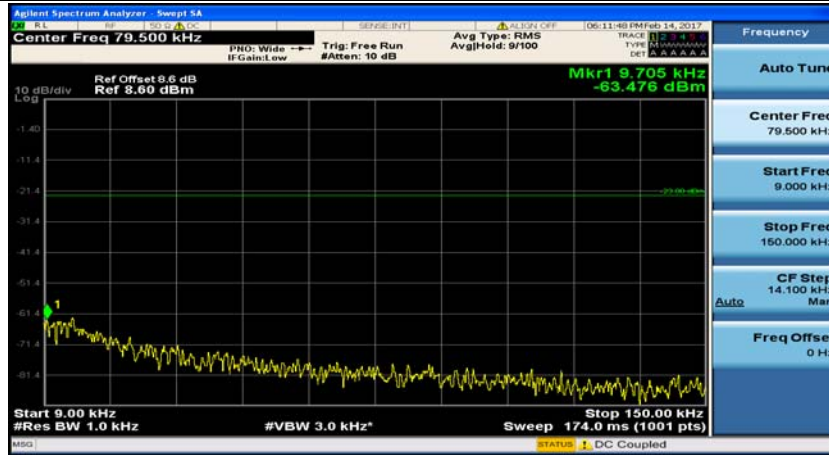

(Channel Bandwidth: 1.4 MHz)_HCH_16QAM_1RB#0