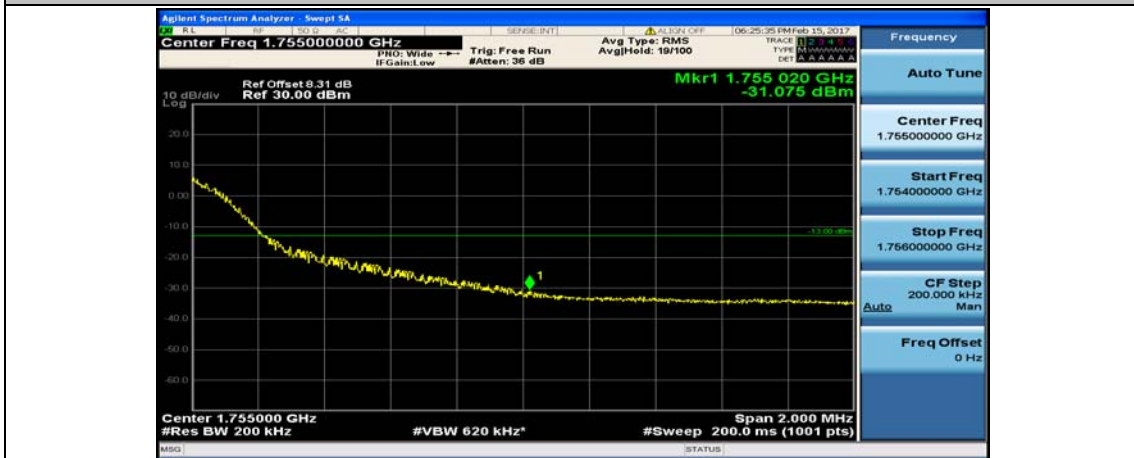

(Channel Bandwidth:20 MHz)_HCH_16QAM_1RB#99

(Channel Bandwidth:20 MHz)_HCH_16QAM_50RB#0

(Channel Bandwidth:20 MHz)_HCH_16QAM_50RB#25

(Channel Bandwidth:20 MHz)_HCH_16QAM_50RB#50

(Channel Bandwidth:20 MHz)_HCH_16QAM_100RB#0