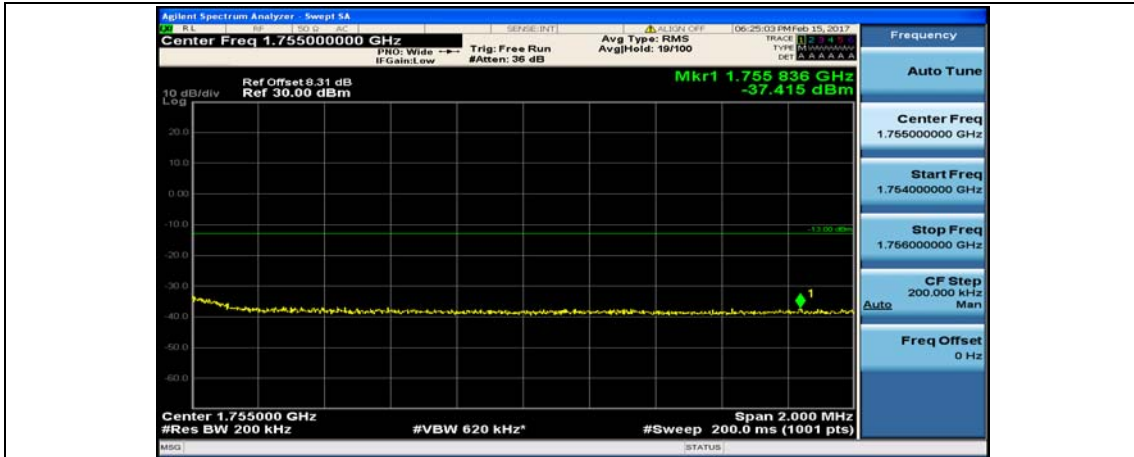

(Channel Bandwidth:20 MHz)_HCH_QPSK_50RB#0