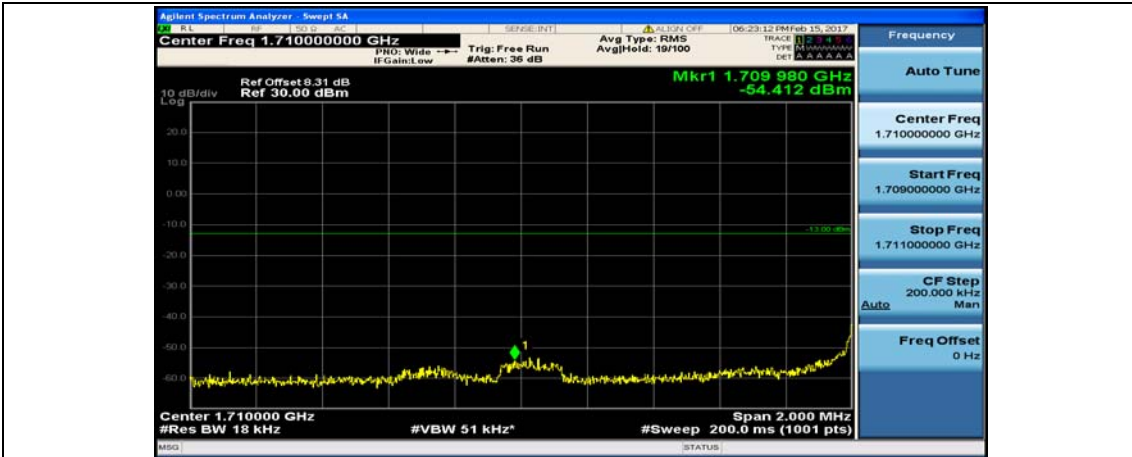

(Channel Bandwidth:20 MHz)_HCH_QPSK_100RB#0

(Channel Bandwidth:20 MHz)_LCH_16QAM_1RB#0

(Channel Bandwidth:20 MHz)_LCH_16QAM_1RB#49

(Channel Bandwidth:20 MHz)_LCH_16QAM_1RB#99

(Channel Bandwidth:20 MHz)_LCH_16QAM_50RB#0