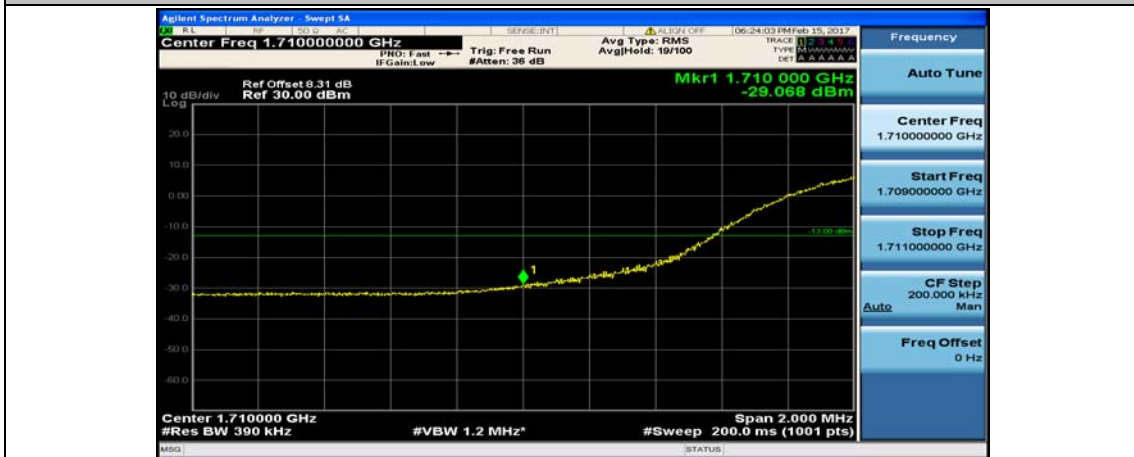

(Channel Bandwidth:20 MHz)_LCH_QPSK_50RB#0

(Channel Bandwidth:20 MHz)_LCH_QPSK_50RB#25

(Channel Bandwidth:20 MHz)_LCH_QPSK_50RB#50

(Channel Bandwidth:20 MHz)_LCH_QPSK_100RB#0

(Channel Bandwidth:20 MHz)_HCH_QPSK_1RB#0