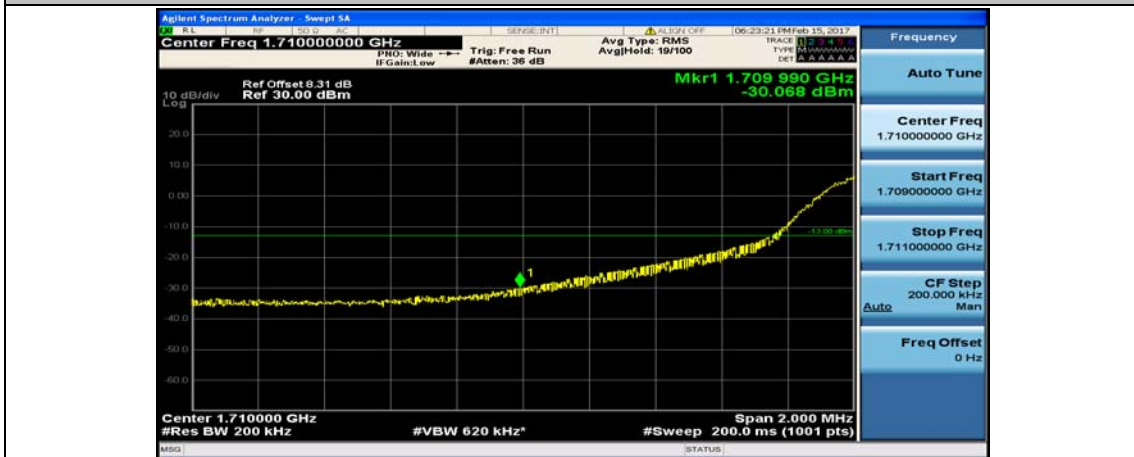

(Channel Bandwidth:20 MHz)_LCH_QPSK_50RB#0