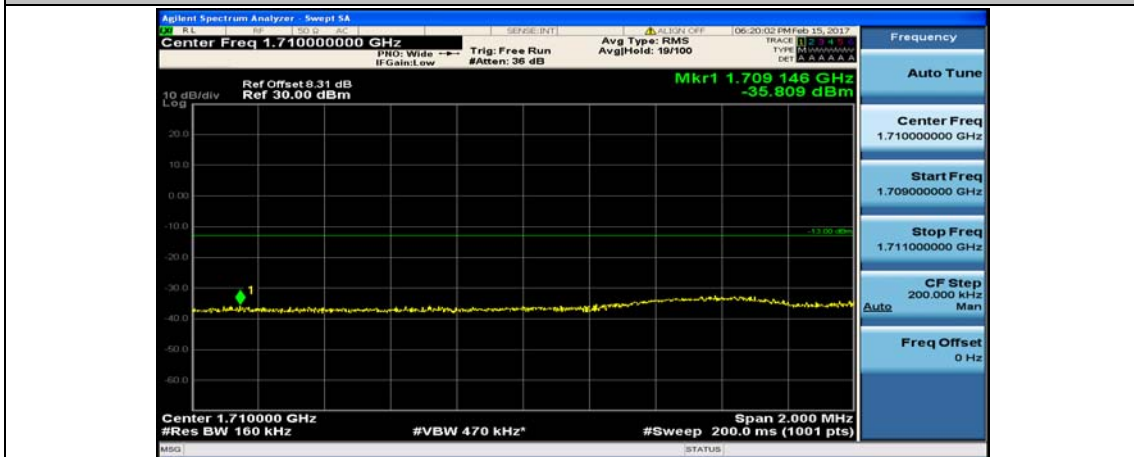

Channel Bandwidth: 10 MHz_HCH_16QAM_25RB#25

Channel Bandwidth: 10 MHz_HCH_16QAM_50RB#0

Channel Bandwidth: 15 MHz

(Channel Bandwidth:15 MHz)_LCH_QPSK_1RB#74

(Channel Bandwidth:15 MHz)_LCH_QPSK_37RB#0

(Channel Bandwidth:15 MHz)_LCH_QPSK_37RB#18

(Channel Bandwidth:15 MHz)_LCH_QPSK_37RB#38

(Channel Bandwidth:15 MHz)_LCH_QPSK_75RB#0

(Channel Bandwidth:15 MHz)_HCH_QPSK_1RB#0

(Channel Bandwidth:15 MHz)_HCH_QPSK_1RB#37

(Channel Bandwidth:15 MHz)_HCH_QPSK_1RB#74