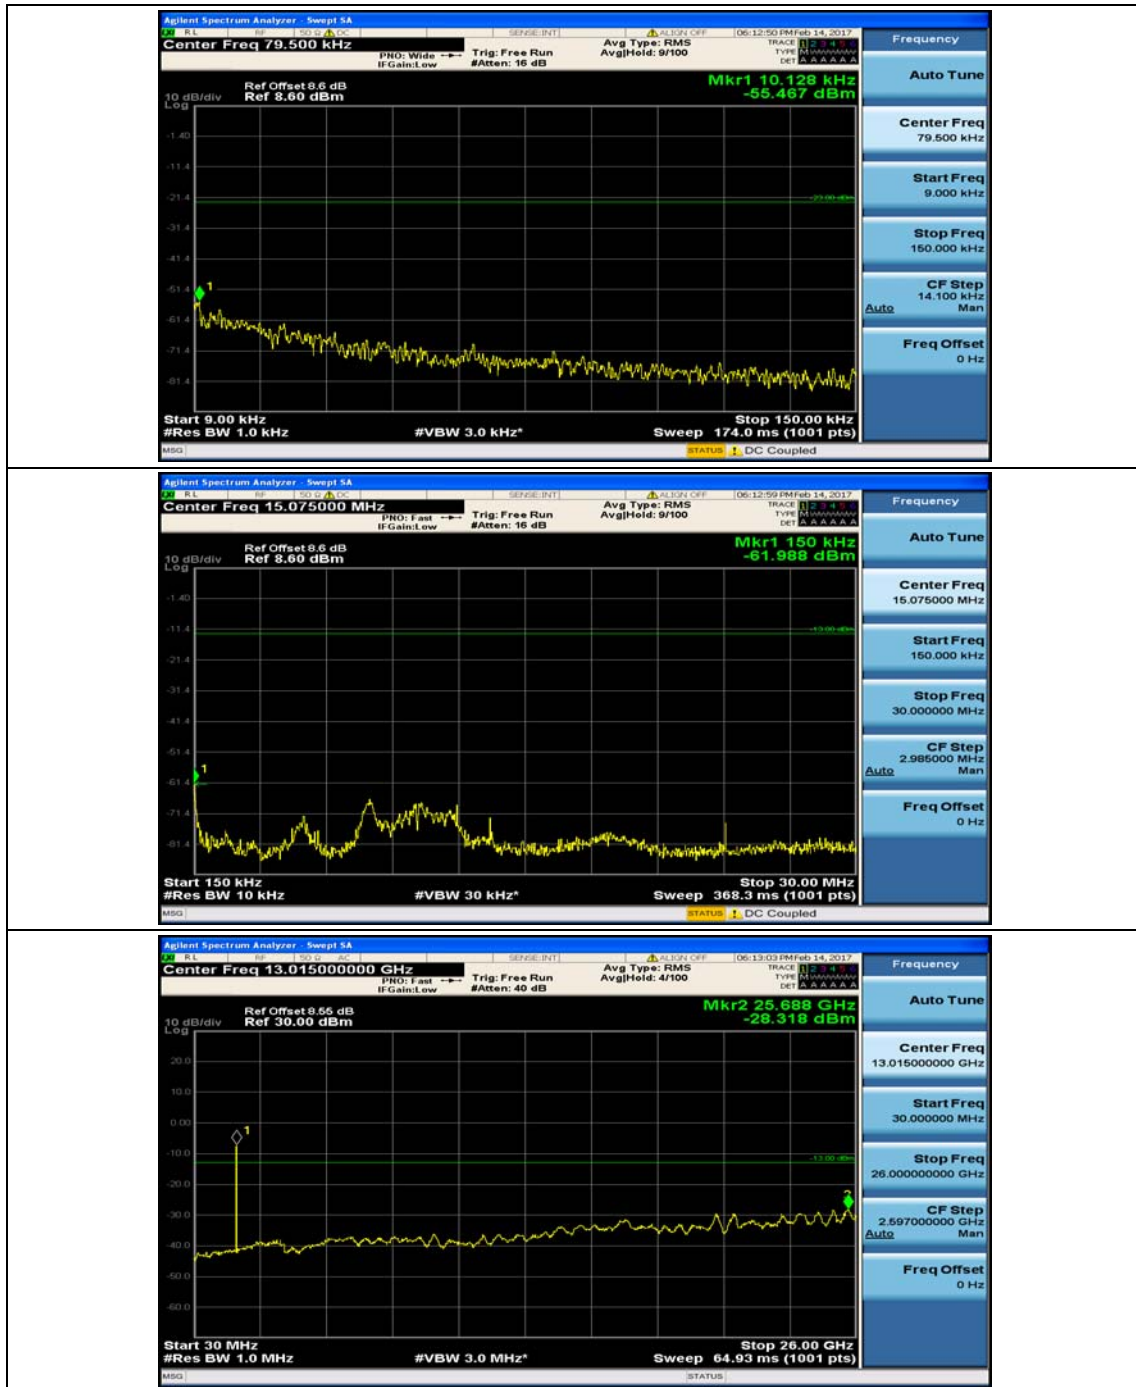

(Channel Bandwidth: 1.4 MHz)_HCH_16QAM_1RB#0

(Channel Bandwidth: 1.4 MHz)_HCH_16QAM_1RB#3

Channel Bandwidth: 3 MHz

(Channel Bandwidth: 3 MHz)_MCH_QPSK_1RB#0

(Channel Bandwidth: 3 MHz)_MCH_QPSK_1RB#7