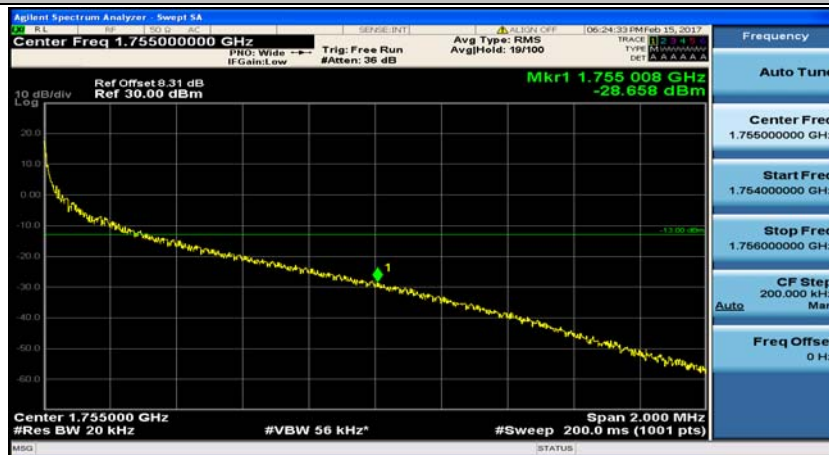

(Channel Bandwidth:20 MHz)_HCH_QPSK_1RB#99