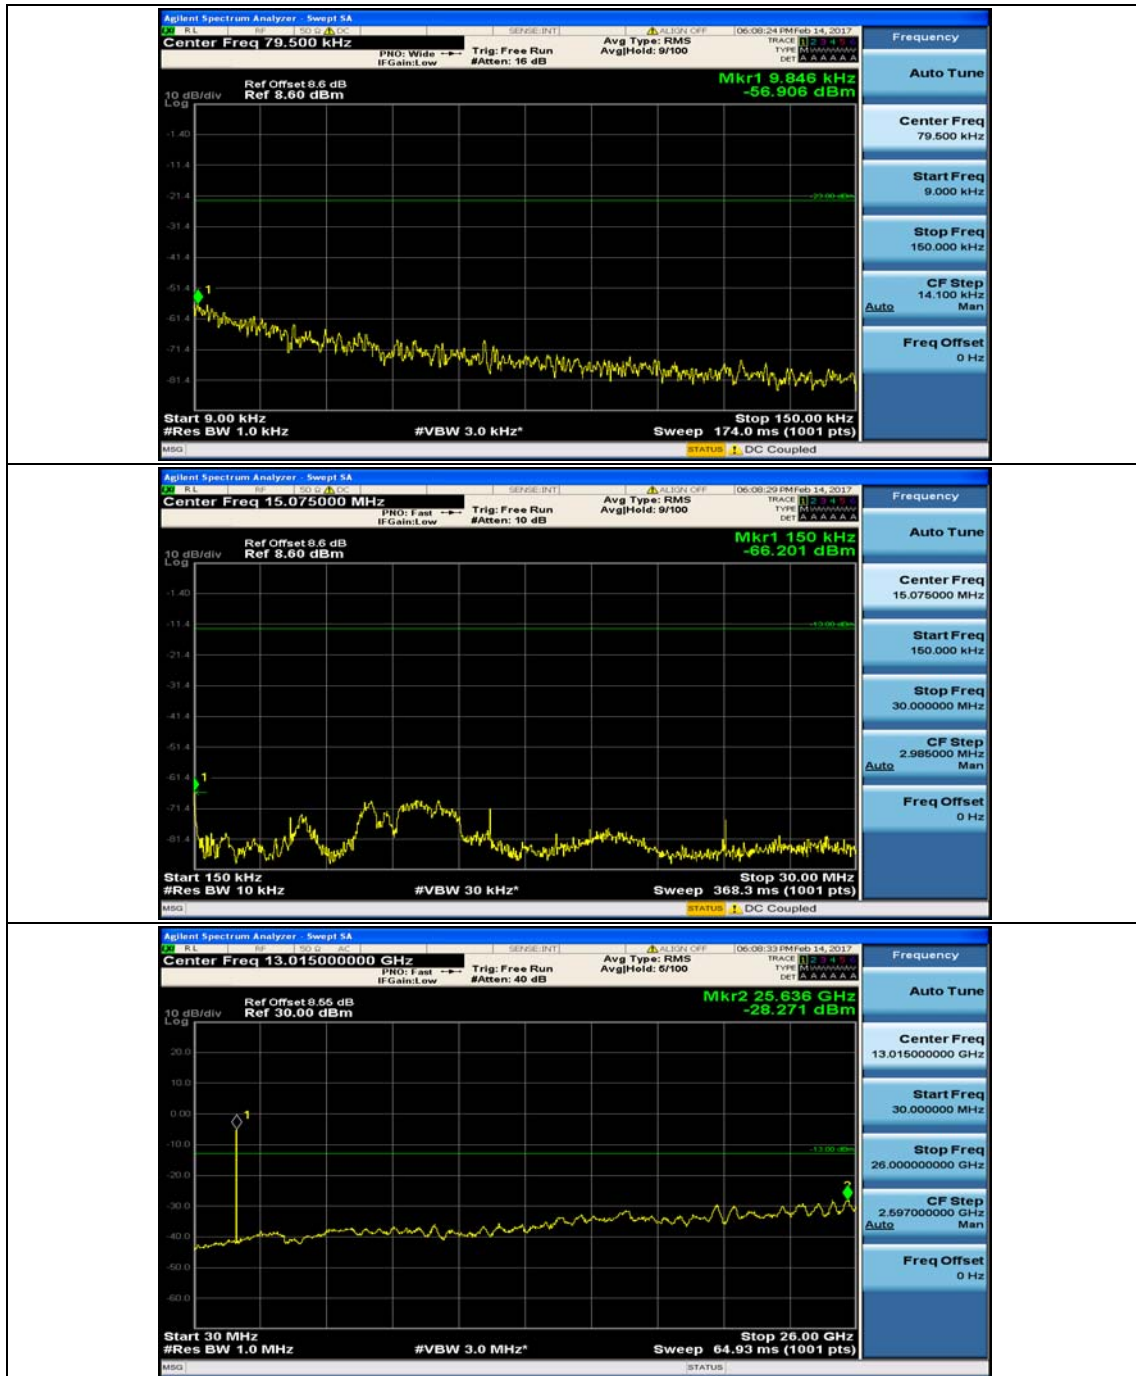

(Channel Bandwidth:20 MHz)_HCH_16QAM_1RB#99

(Channel Bandwidth:20 MHz)_HCH_16QAM_50RB#0

(Channel Bandwidth:20 MHz)_HCH_16QAM_50RB#25

(Channel Bandwidth:20 MHz)_HCH_16QAM_50RB#50

(Channel Bandwidth:20 MHz)_HCH_16QAM_100RB#0

Appendix E: Conducted Spurious Emission

Test Graphs

Channel Bandwidth: 1.4 MHz

(Channel Bandwidth: 1.4 MHz)_MCH_QPSK_1RB#0

(Channel Bandwidth: 1.4 MHz)_MCH_QPSK_1RB#3

(Channel Bandwidth: 1.4 MHz)_HCH_QPSK_1RB#0