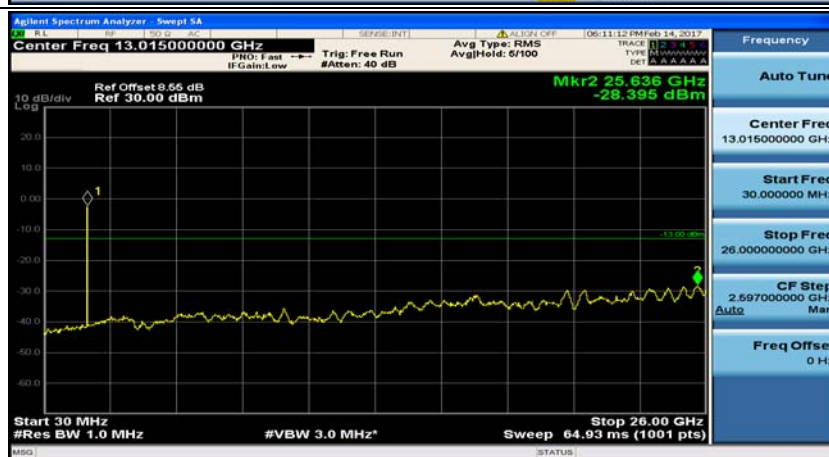

Appendix E: Conducted Spurious Emission

Test Graphs

Channel Bandwidth: 1.4 MHz

(Channel Bandwidth: 1.4 MHz)_MCH_QPSK_1RB#0

(Channel Bandwidth: 1.4 MHz)_MCH_QPSK_1RB#3

(Channel Bandwidth: 1.4 MHz)_HCH_QPSK_1RB#0