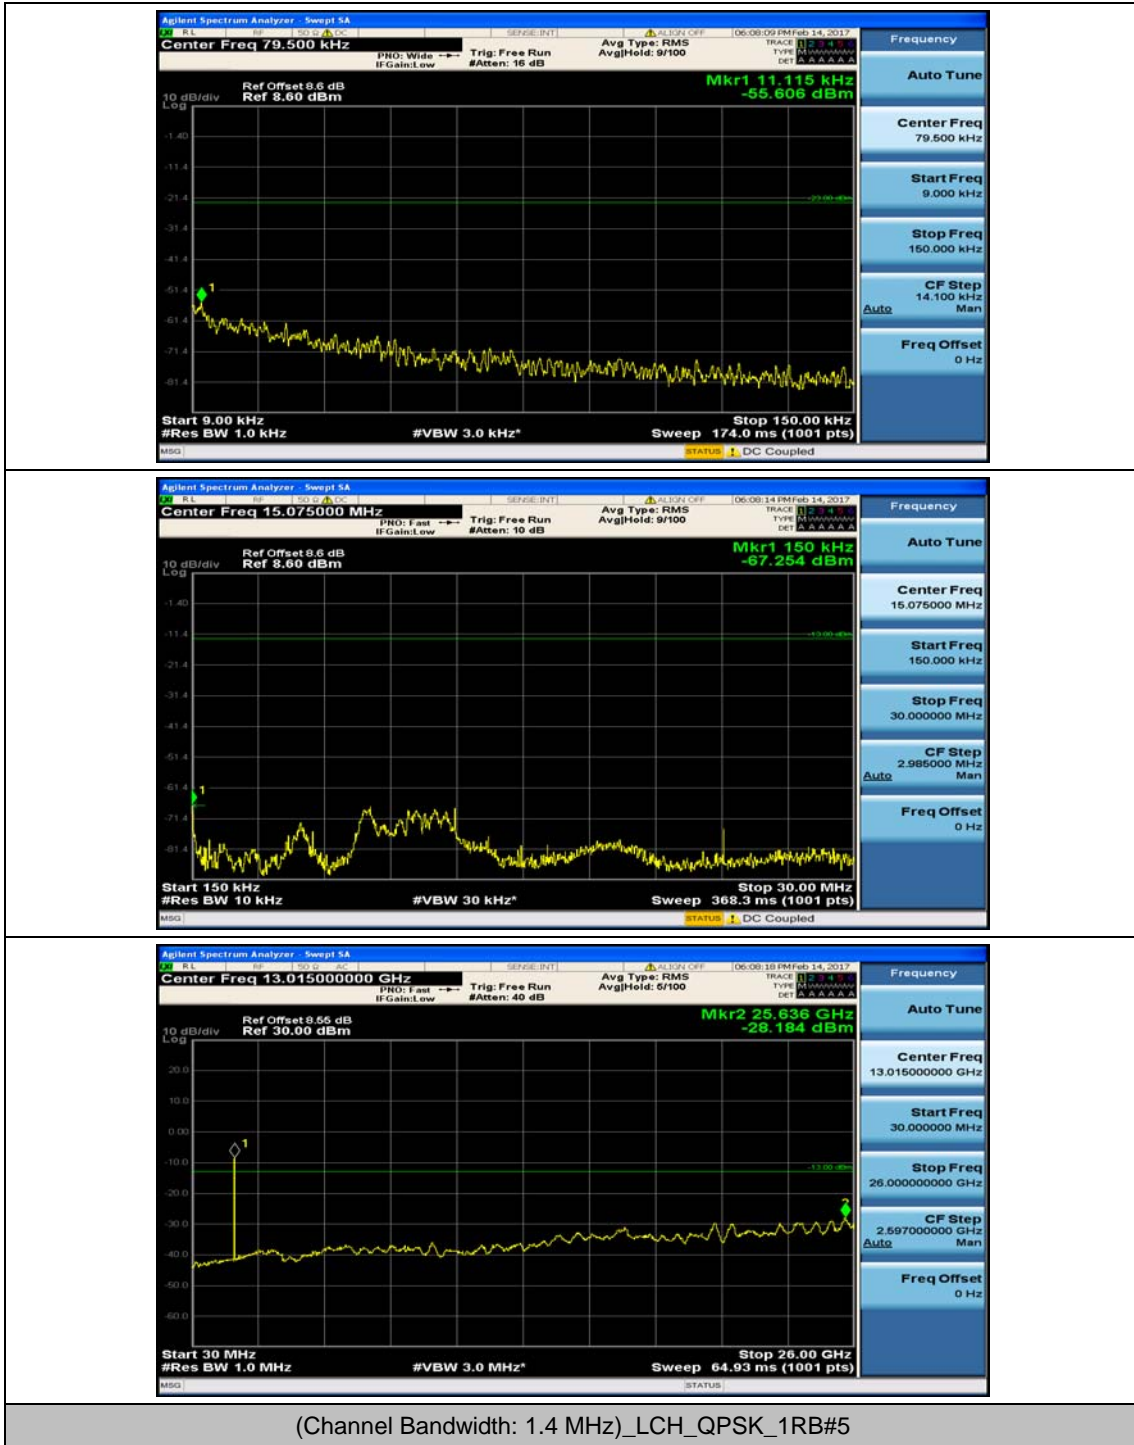

(Channel Bandwidth:20 MHz)_HCH_16QAM_1RB#99

(Channel Bandwidth:20 MHz)_HCH_16QAM_50RB#0

(Channel Bandwidth:20 MHz)_HCH_16QAM_50RB#25

(Channel Bandwidth:20 MHz)_HCH_16QAM_50RB#50

(Channel Bandwidth:20 MHz)_HCH_16QAM_100RB#0

Appendix E: Conducted Spurious Emission

Test Graphs

Channel Bandwidth: 1.4 MHz

(Channel Bandwidth: 1.4 MHz)_MCH_QPSK_1RB#0

(Channel Bandwidth: 1.4 MHz)_MCH_QPSK_1RB#3

(Channel Bandwidth: 1.4 MHz)_HCH_QPSK_1RB#0