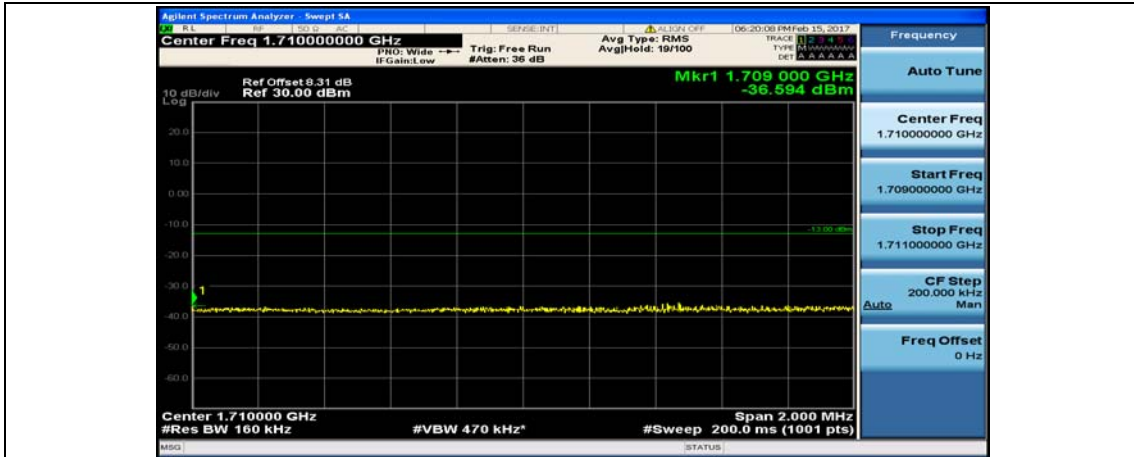

Channel Bandwidth: 10 MHz_HCH_16QAM_25RB#25

Channel Bandwidth: 10 MHz_HCH_16QAM_50RB#0

Channel Bandwidth: 15 MHz

(Channel Bandwidth:15 MHz)_LCH_QPSK_1RB#74

(Channel Bandwidth:15 MHz)_LCH_QPSK_37RB#0

(Channel Bandwidth:15 MHz)_LCH_QPSK_37RB#18

(Channel Bandwidth:15 MHz)_LCH_QPSK_37RB#38

(Channel Bandwidth:15 MHz)_LCH_QPSK_75RB#0

(Channel Bandwidth:15 MHz)_HCH_QPSK_1RB#0

(Channel Bandwidth:15 MHz)_HCH_QPSK_1RB#37

(Channel Bandwidth:15 MHz)_HCH_QPSK_1RB#74