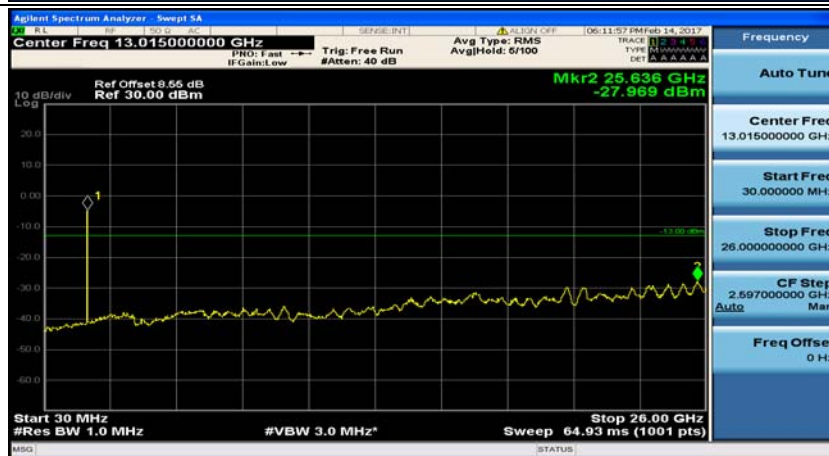

(Channel Bandwidth: 1.4 MHz)_HCH_16QAM_1RB#0