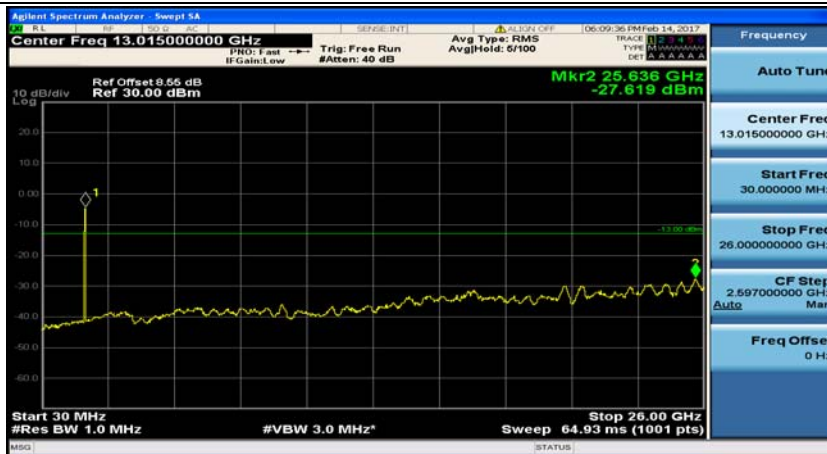

Appendix E: Conducted Spurious Emission

Test Graphs

Channel Bandwidth: 1.4 MHz

(Channel Bandwidth: 1.4 MHz)_MCH_QPSK_1RB#0

(Channel Bandwidth: 1.4 MHz)_MCH_QPSK_1RB#3

(Channel Bandwidth: 1.4 MHz)_HCH_QPSK_1RB#0