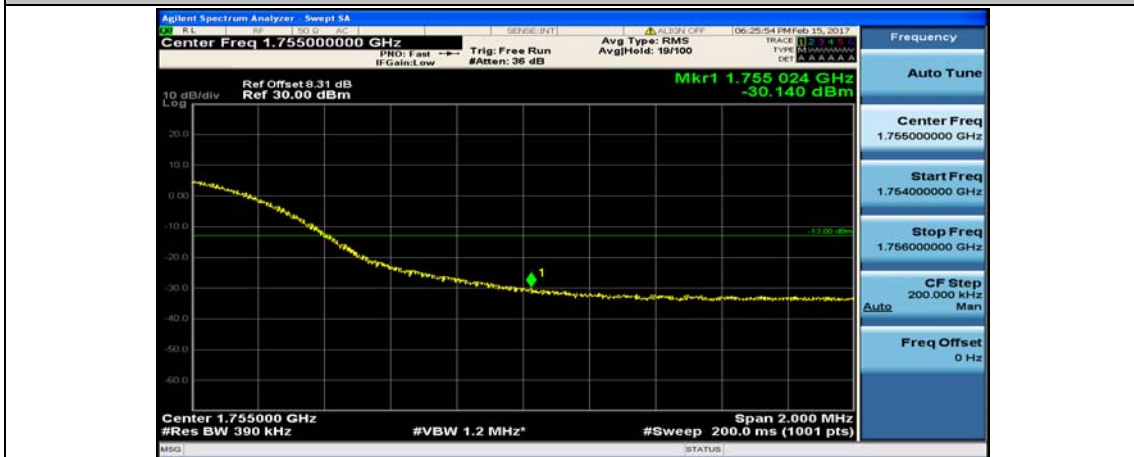

(Channel Bandwidth:20 MHz)_HCH_16QAM_1RB#99

(Channel Bandwidth:20 MHz)_HCH_16QAM_50RB#0

(Channel Bandwidth:20 MHz)_HCH_16QAM_50RB#25

(Channel Bandwidth:20 MHz)_HCH_16QAM_50RB#50

(Channel Bandwidth:20 MHz)_HCH_16QAM_100RB#0