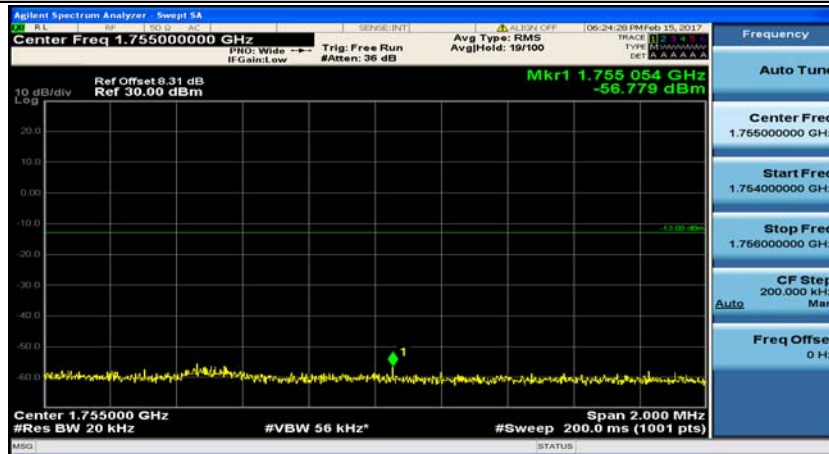

(Channel Bandwidth:20 MHz)_HCH_QPSK_1RB#49