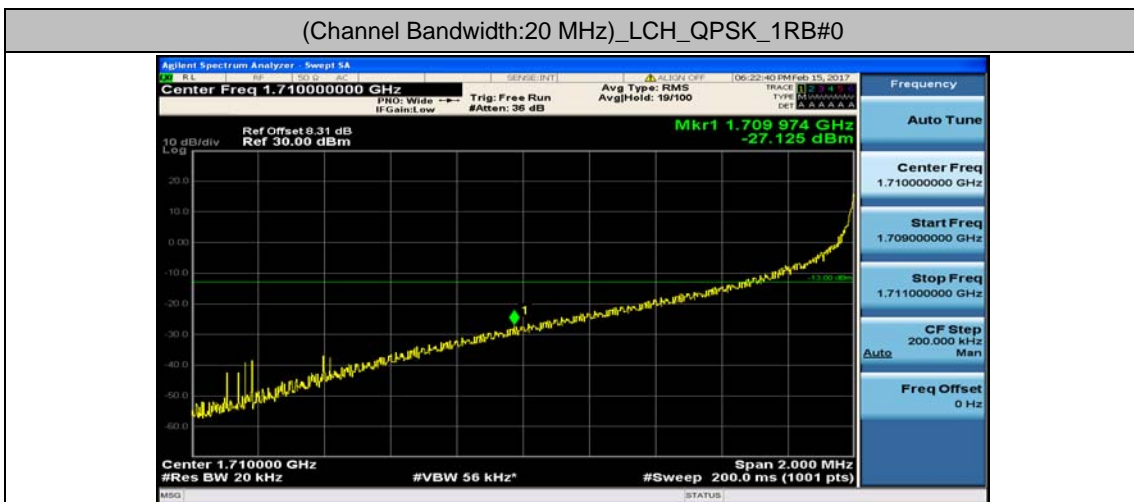

(Channel Bandwidth:15 MHz)_HCH_16QAM_37RB#18

(Channel Bandwidth:15 MHz)_HCH_16QAM_37RB#38

(Channel Bandwidth:15 MHz)_HCH_16QAM_75RB#0

Channel Bandwidth: 20 MHz

(Channel Bandwidth:20 MHz)_LCH_QPSK_1RB#49

(Channel Bandwidth:20 MHz)_LCH_QPSK_1RB#99