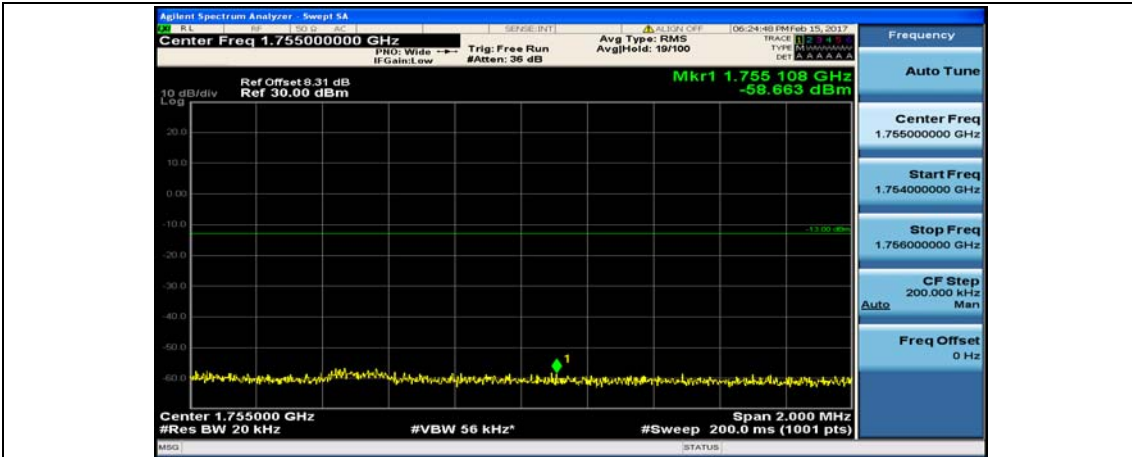

(Channel Bandwidth:20 MHz)_LCH_16QAM_50RB#25

(Channel Bandwidth:20 MHz)_LCH_16QAM_50RB#50

(Channel Bandwidth:20 MHz)_LCH_16QAM_100RB#0

(Channel Bandwidth:20 MHz)_HCH_16QAM_1RB#0

(Channel Bandwidth:20 MHz)_HCH_16QAM_1RB#49