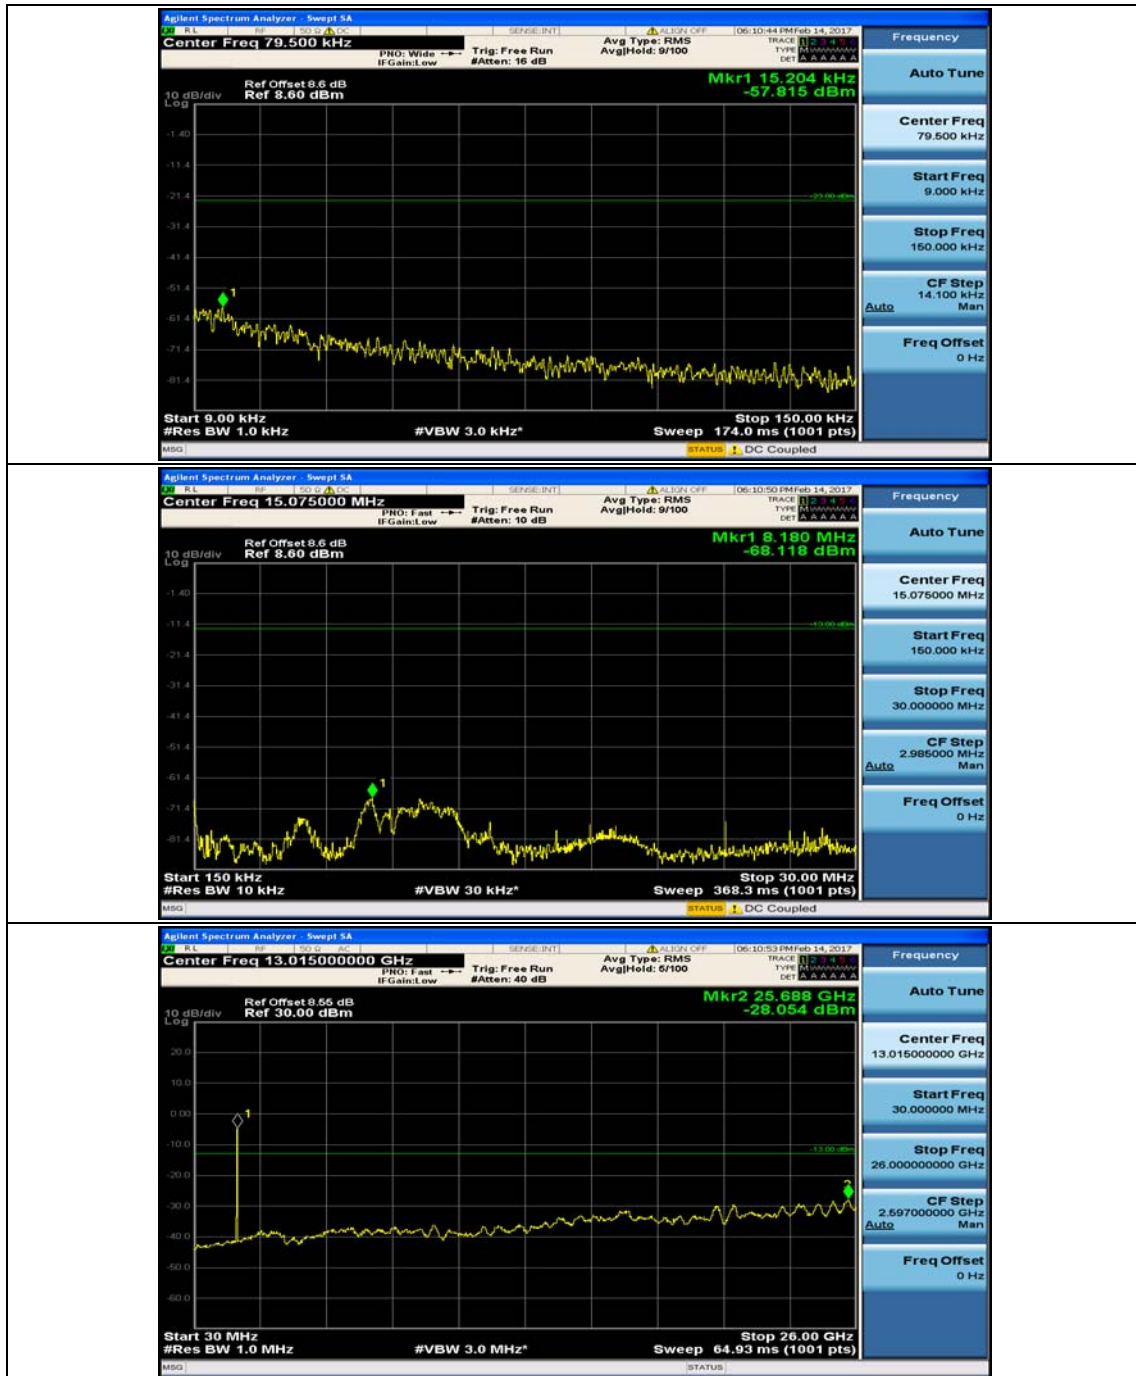

Appendix E: Conducted Spurious Emission

Test Graphs

Channel Bandwidth: 1.4 MHz

(Channel Bandwidth: 1.4 MHz)_MCH_QPSK_1RB#0

(Channel Bandwidth: 1.4 MHz)_MCH_QPSK_1RB#3

(Channel Bandwidth: 1.4 MHz)_HCH_QPSK_1RB#0

(Channel Bandwidth: 1.4 MHz)_HCH_QPSK_1RB#3

(Channel Bandwidth: 1.4 MHz)_LCH_16QAM_1RB#0

(Channel Bandwidth: 1.4 MHz)_LCH_16QAM_1RB#3

(Channel Bandwidth: 1.4 MHz)_MCH_16QAM_1RB#0

(Channel Bandwidth: 1.4 MHz)_MCH_16QAM_1RB#3