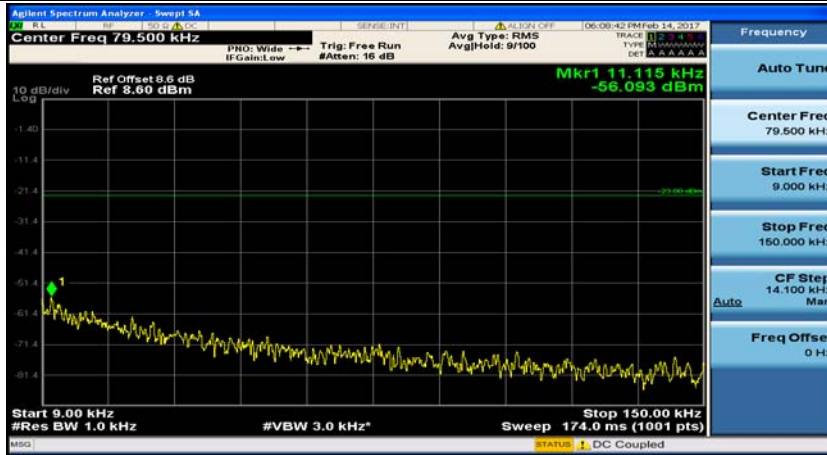

(Channel Bandwidth: 1.4 MHz)_LCH_16QAM_1RB#0