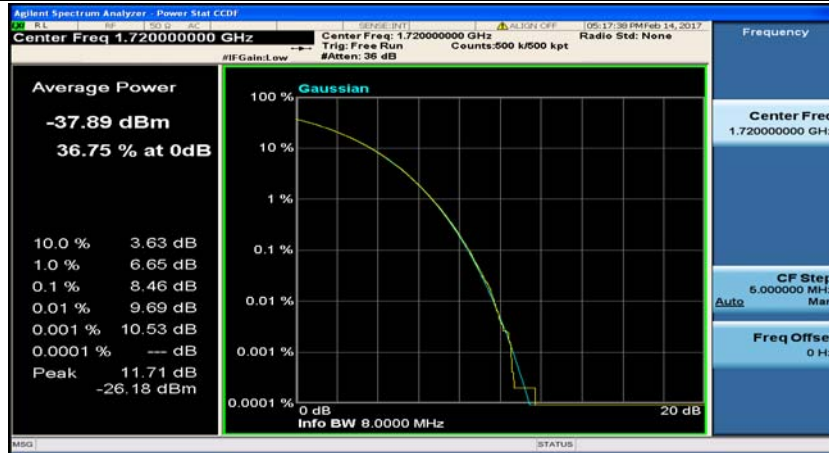

(Channel Bandwidth:20 MHz)_HCH_QPSK_50RB#25

(Channel Bandwidth:20 MHz)_HCH_QPSK_50RB#50

(Channel Bandwidth:20 MHz)_HCH_QPSK_100RB#0

(Channel Bandwidth:20 MHz)_LCH_16QAM_1RB#0

(Channel Bandwidth:20 MHz)_LCH_16QAM_1RB#49