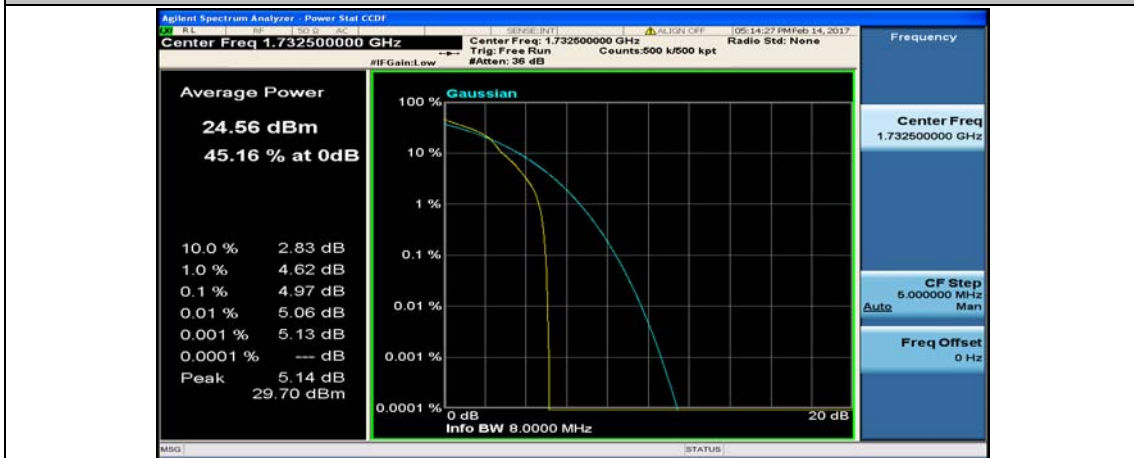

(Channel Bandwidth:15 MHz)_LCH_16QAM_37RB#18

(Channel Bandwidth:15 MHz)_LCH_16QAM_37RB#38

(Channel Bandwidth:15 MHz)_LCH_16QAM_75RB#0

(Channel Bandwidth:15 MHz)_MCH_16QAM_1RB#0

(Channel Bandwidth:15 MHz)_MCH_16QAM_1RB#37