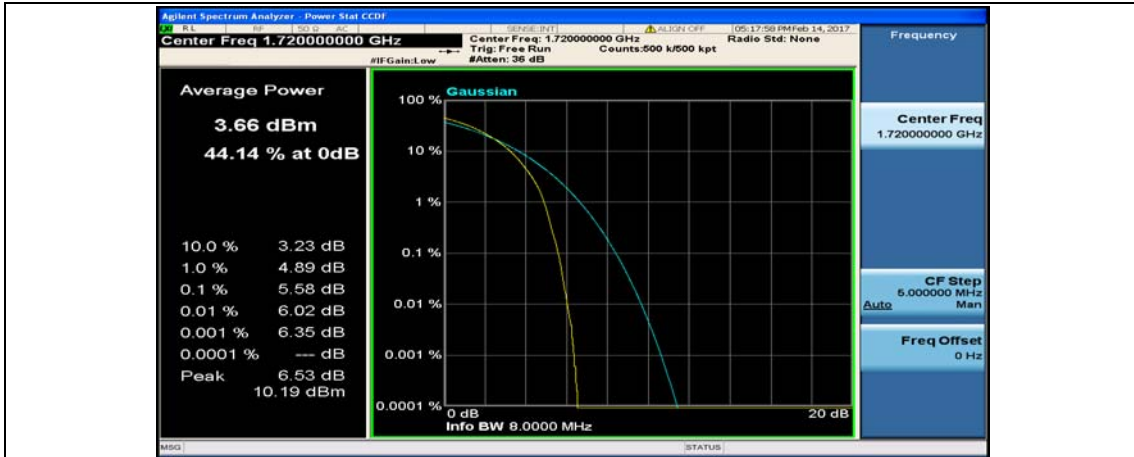

(Channel Bandwidth:20 MHz)_LCH_QPSK_50RB#0