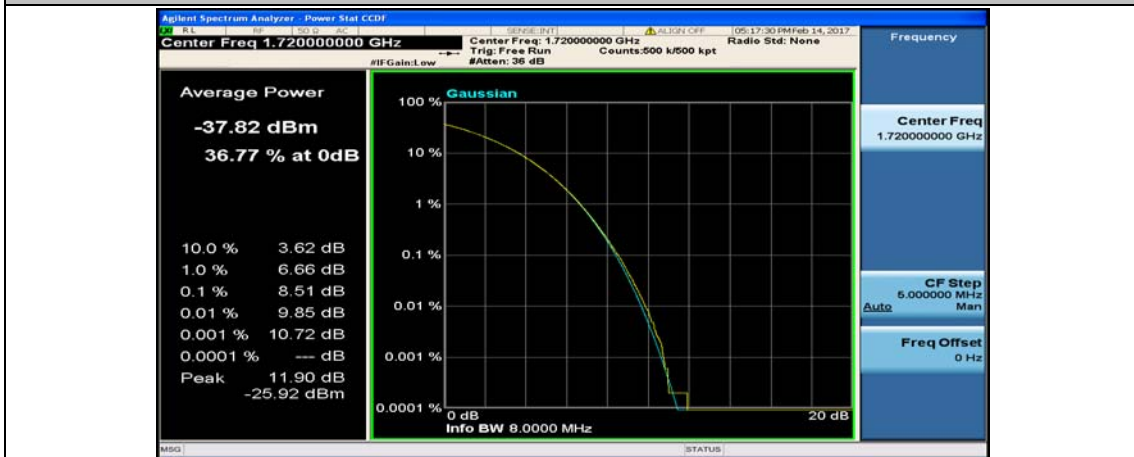

(Channel Bandwidth:15 MHz)_HCH_16QAM_37RB#38

(Channel Bandwidth:15 MHz)_HCH_16QAM_75RB#0

Channel Bandwidth: 20 MHz

(Channel Bandwidth:20 MHz)_LCH_QPSK_1RB#0

(Channel Bandwidth:20 MHz)_LCH_QPSK_1RB#49

(Channel Bandwidth:20 MHz)_LCH_QPSK_1RB#99