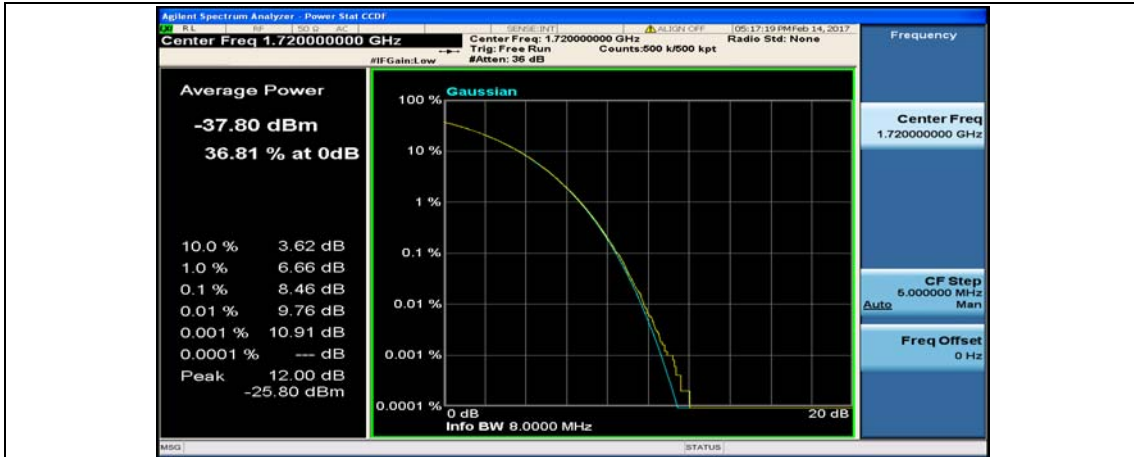

(Channel Bandwidth:15 MHz)_HCH_16QAM_37RB#38

(Channel Bandwidth:15 MHz)_HCH_16QAM_75RB#0

Channel Bandwidth: 20 MHz

(Channel Bandwidth:20 MHz)_LCH_QPSK_1RB#0

(Channel Bandwidth:20 MHz)_LCH_QPSK_1RB#49

(Channel Bandwidth:20 MHz)_LCH_QPSK_1RB#99