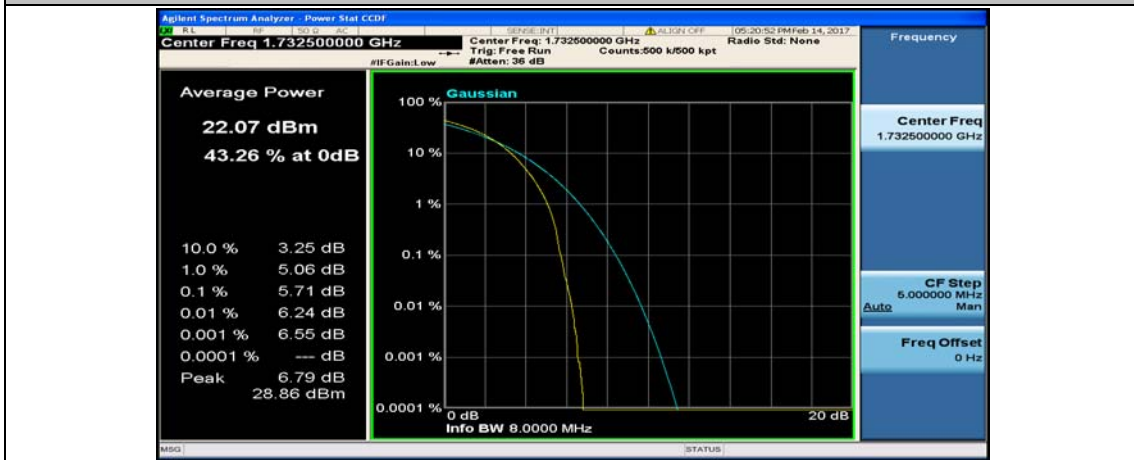

(Channel Bandwidth:20 MHz)_MCH_QPSK_100RB#0