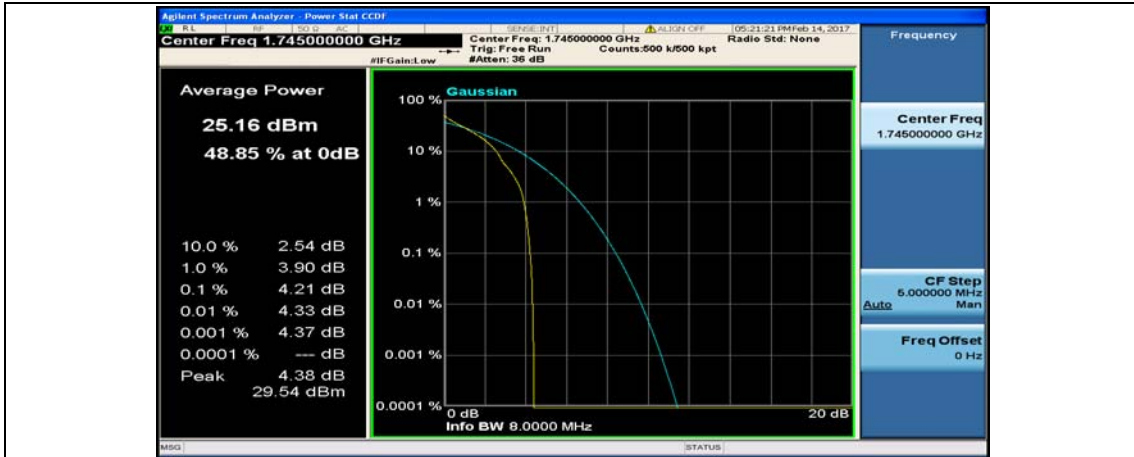

(Channel Bandwidth:20 MHz)_HCH_QPSK_1RB#0

(Channel Bandwidth:20 MHz)_HCH_QPSK_1RB#49