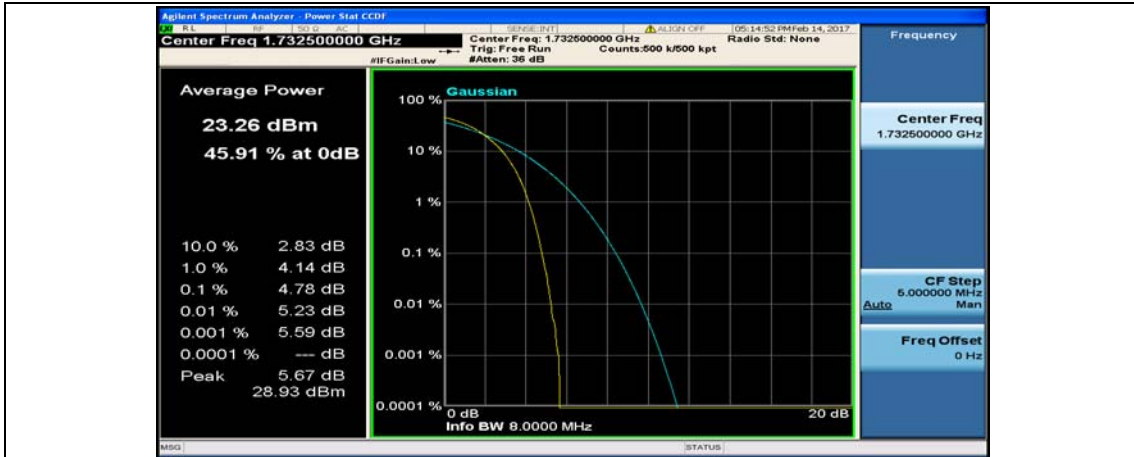

(Channel Bandwidth:15 MHz)_MCH_QPSK_37RB#38