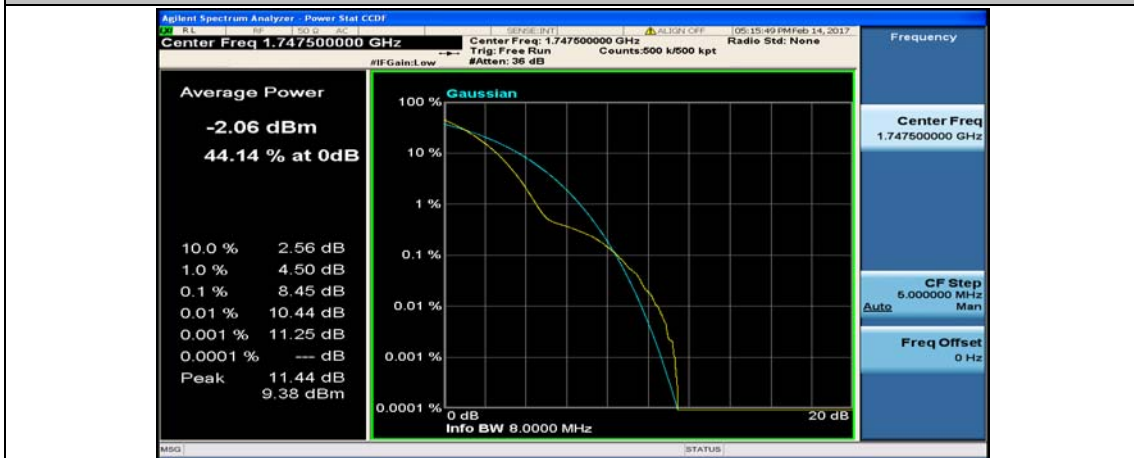

(Channel Bandwidth:15 MHz)_HCH_QPSK_1RB#74