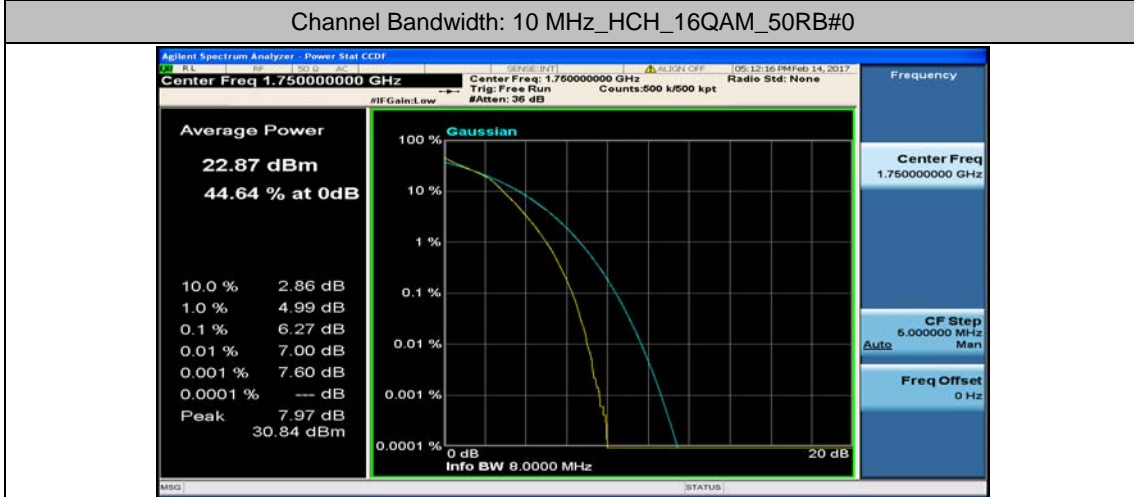

Channel Bandwidth: 10 MHz_MCH_16QAM_1RB#49

Channel Bandwidth: 10 MHz_MCH_16QAM_25RB#0

Channel Bandwidth: 10 MHz_MCH_16QAM_25RB#12

Channel Bandwidth: 10 MHz_MCH_16QAM_25RB#25

Channel Bandwidth: 15 MHz

(Channel Bandwidth:15 MHz)_LCH_QPSK_37RB#18