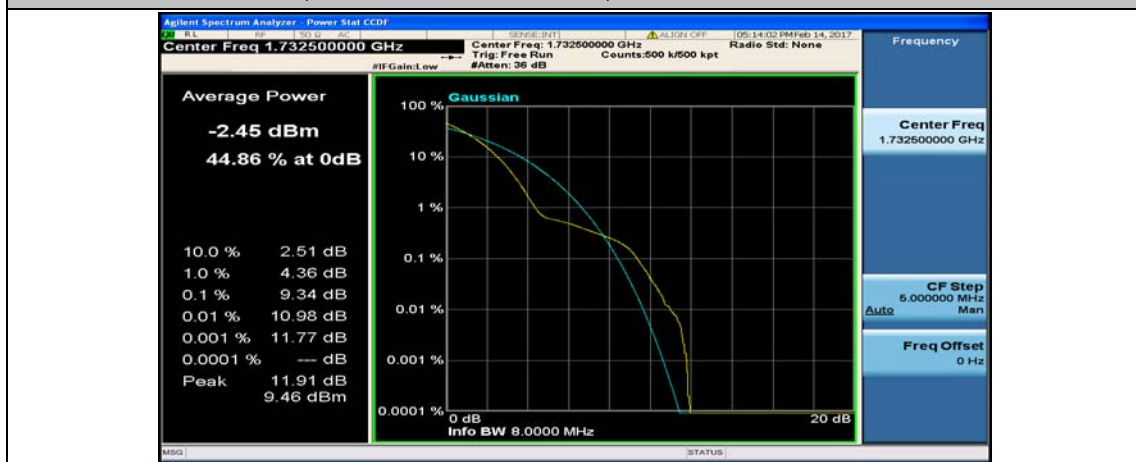

(Channel Bandwidth:15 MHz)_MCH_QPSK_1RB#0