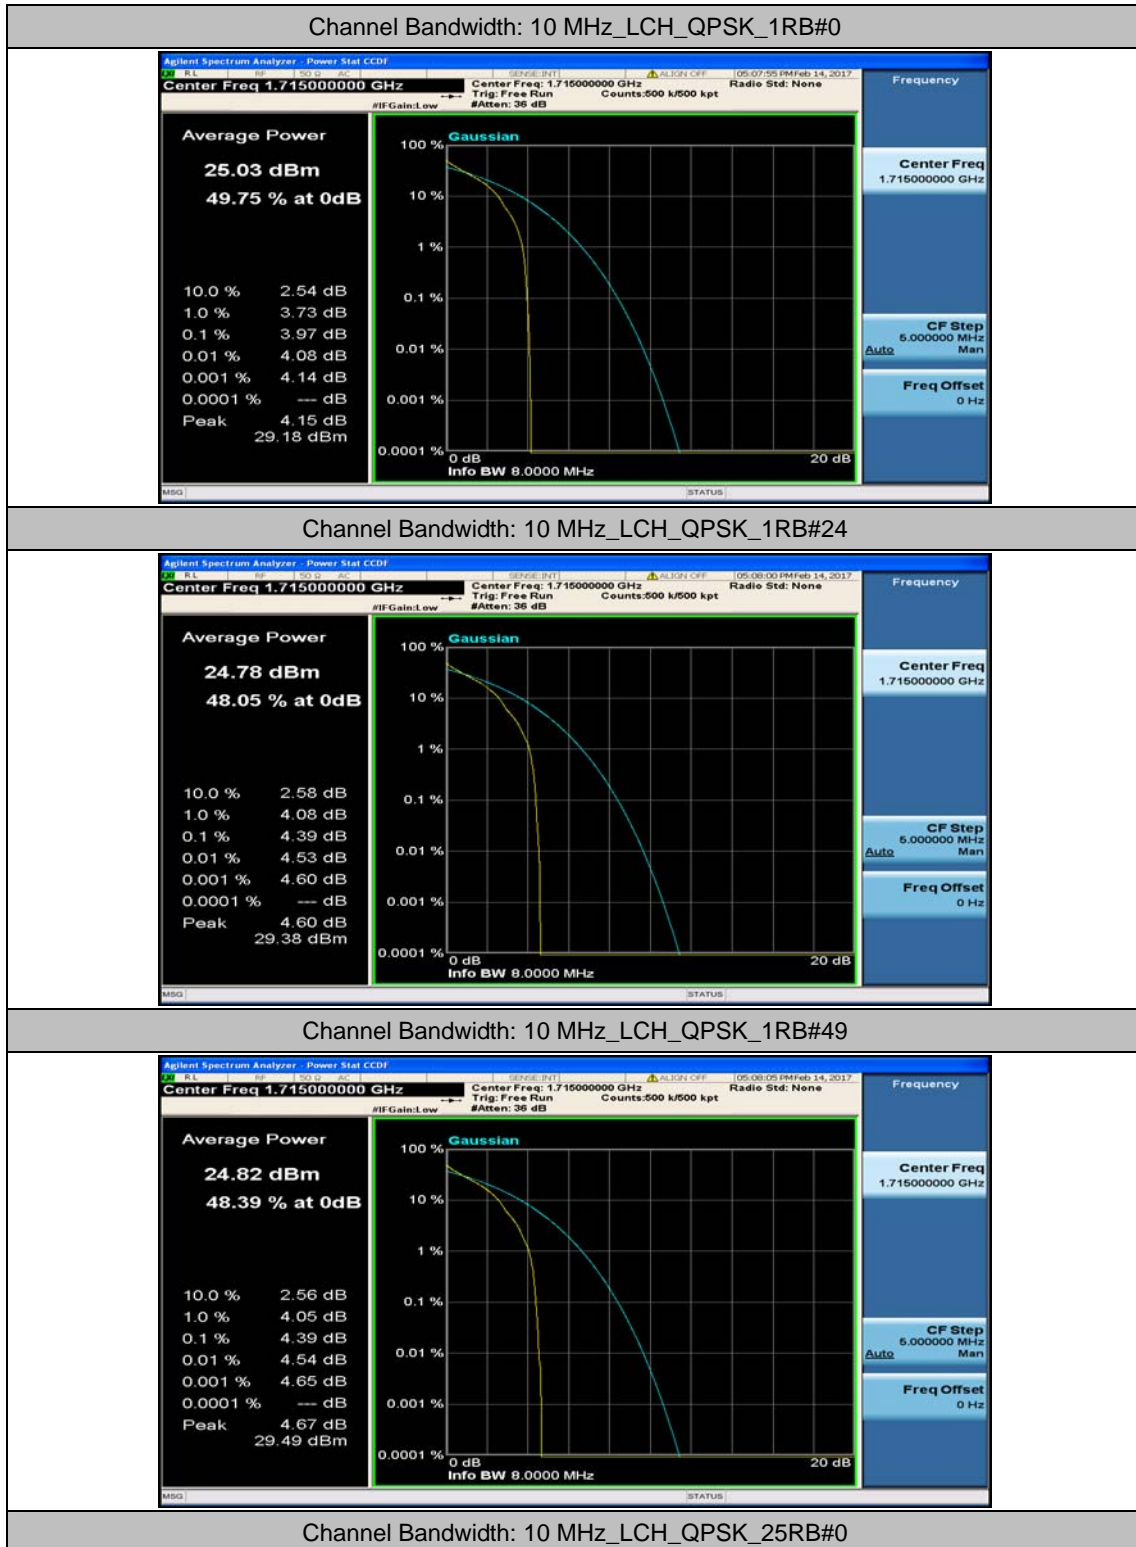

(Channel Bandwidth: 5 MHz)_HCH_16QAM_12RB#13

(Channel Bandwidth: 5 MHz)_HCH_16QAM_25RB#0

Channel Bandwidth: 10 MHz

Channel Bandwidth: 10 MHz_MCH_QPSK_1RB#0

Channel Bandwidth: 10 MHz_MCH_QPSK_1RB#24

Channel Bandwidth: 10 MHz_MCH_QPSK_1RB#49

Channel Bandwidth: 10 MHz_MCH_QPSK_25RB#0

Channel Bandwidth: 10 MHz_MCH_QPSK_25RB#12

Channel Bandwidth: 10 MHz_MCH_QPSK_25RB#25

Channel Bandwidth: 10 MHz_MCH_QPSK_50RB#0

Channel Bandwidth: 10 MHz_HCH_QPSK_1RB#0