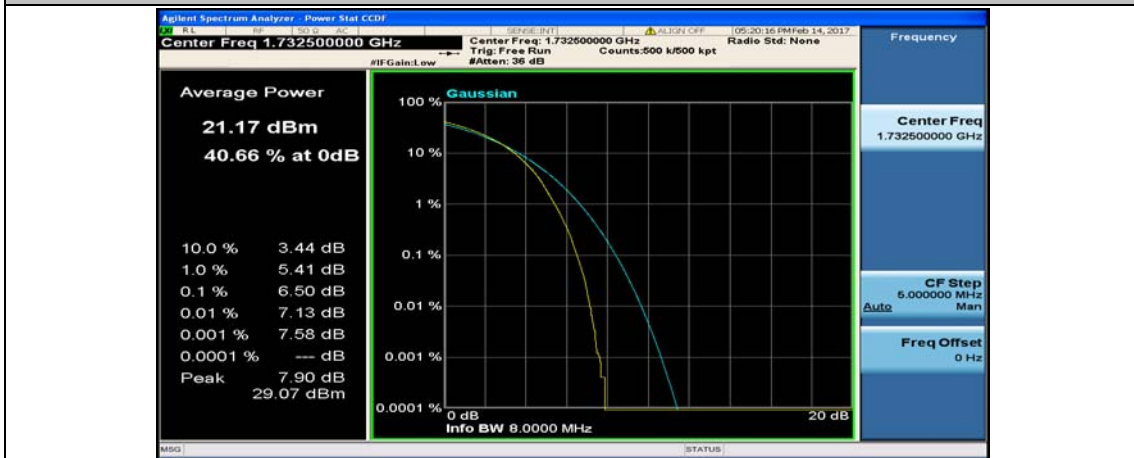

(Channel Bandwidth:20 MHz)_MCH_16QAM_1RB#0

(Channel Bandwidth:20 MHz)_MCH_16QAM_1RB#49

(Channel Bandwidth:20 MHz)_MCH_16QAM_1RB#99

(Channel Bandwidth:20 MHz)_MCH_16QAM_50RB#0

(Channel Bandwidth:20 MHz)_MCH_16QAM_50RB#25