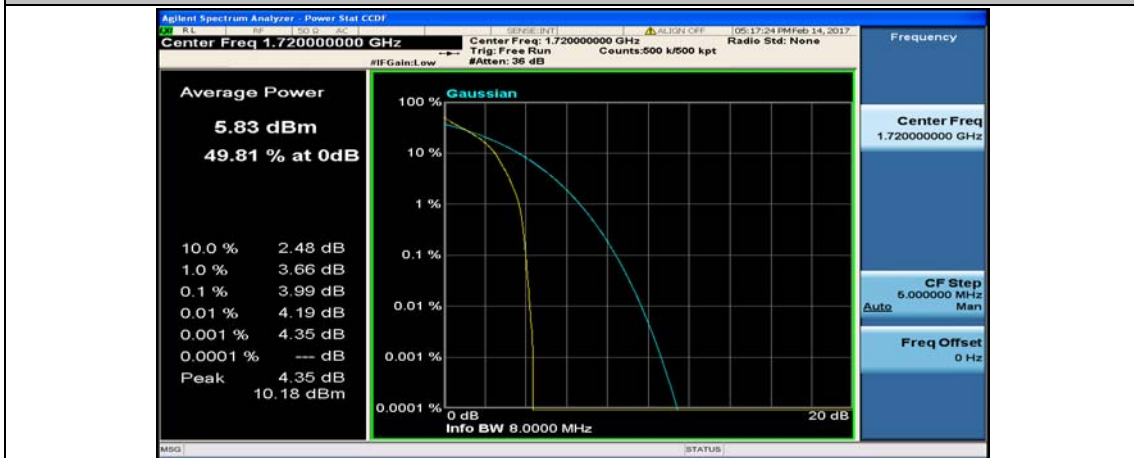

(Channel Bandwidth:15 MHz)_HCH_16QAM_37RB#38

(Channel Bandwidth:15 MHz)_HCH_16QAM_75RB#0

Channel Bandwidth: 20 MHz

(Channel Bandwidth:20 MHz)_LCH_QPSK_1RB#0

(Channel Bandwidth:20 MHz)_LCH_QPSK_1RB#49

(Channel Bandwidth:20 MHz)_LCH_QPSK_1RB#99