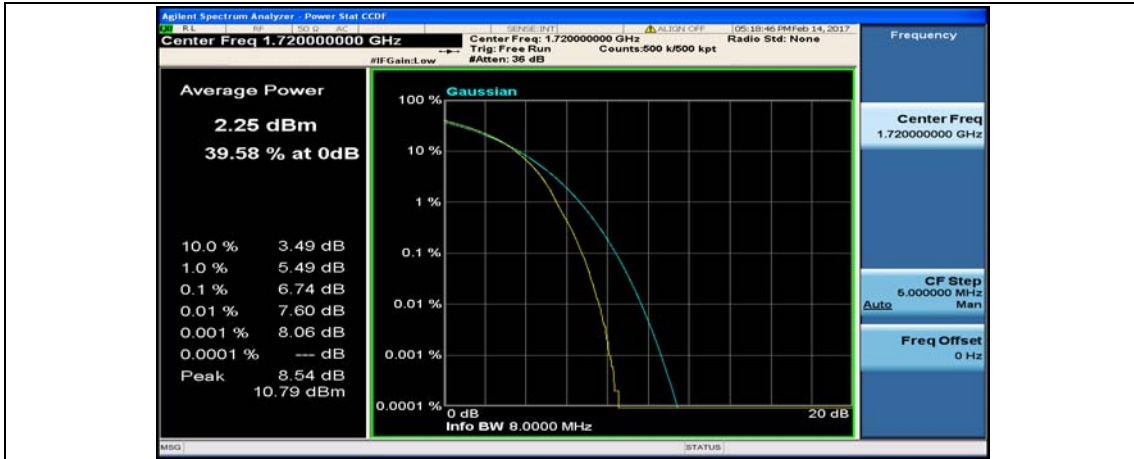

(Channel Bandwidth:20 MHz)_LCH_16QAM_1RB#99

(Channel Bandwidth:20 MHz)_LCH_16QAM_50RB#0

(Channel Bandwidth:20 MHz)_LCH_16QAM_50RB#25

(Channel Bandwidth:20 MHz)_LCH_16QAM_50RB#50

(Channel Bandwidth:20 MHz)_LCH_16QAM_100RB#0