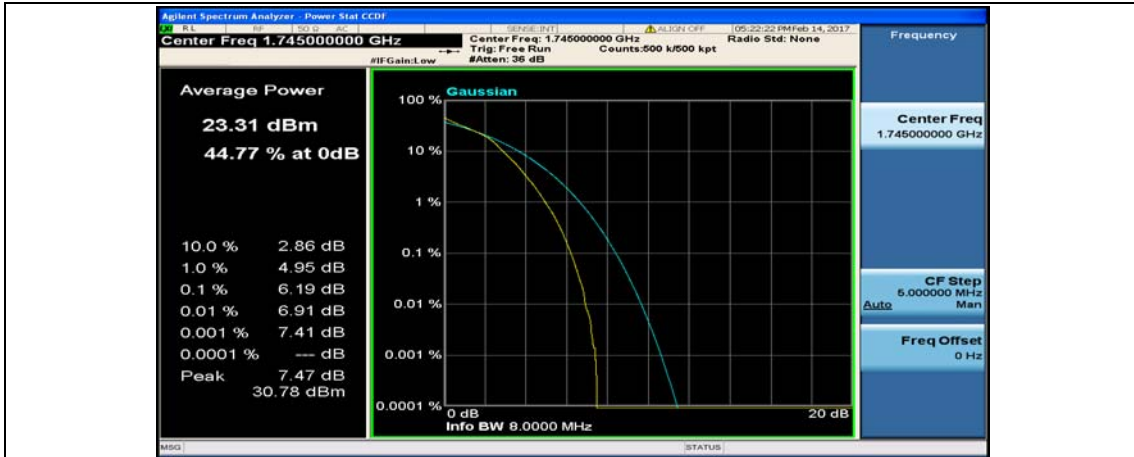

(Channel Bandwidth:20 MHz)_HCH_16QAM_50RB#25