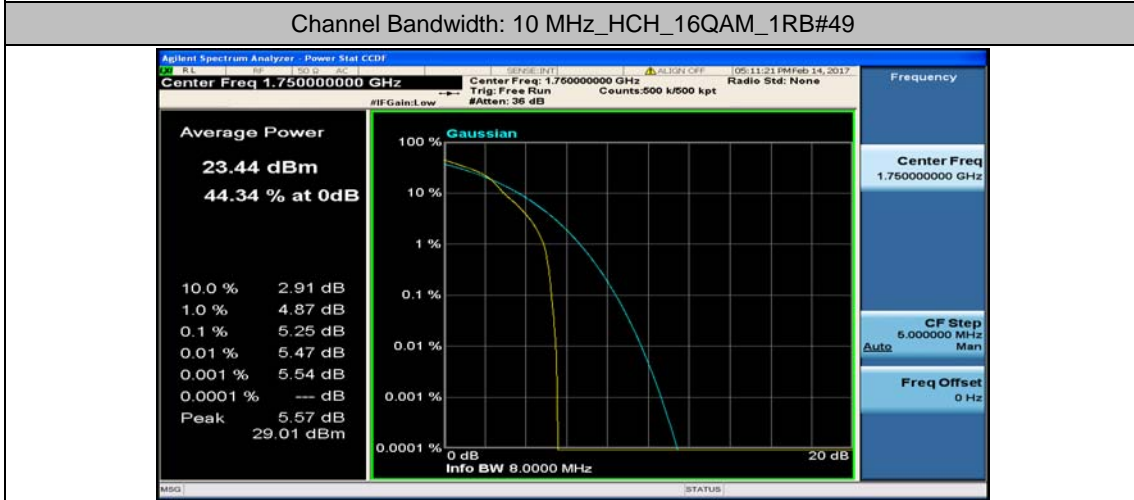

Channel Bandwidth: 10 MHz_MCH_16QAM_1RB#49

Channel Bandwidth: 10 MHz_MCH_16QAM_25RB#0

Channel Bandwidth: 10 MHz_MCH_16QAM_25RB#12

Channel Bandwidth: 10 MHz_MCH_16QAM_25RB#25

Channel Bandwidth: 15 MHz

(Channel Bandwidth:15 MHz)_LCH_QPSK_37RB#18