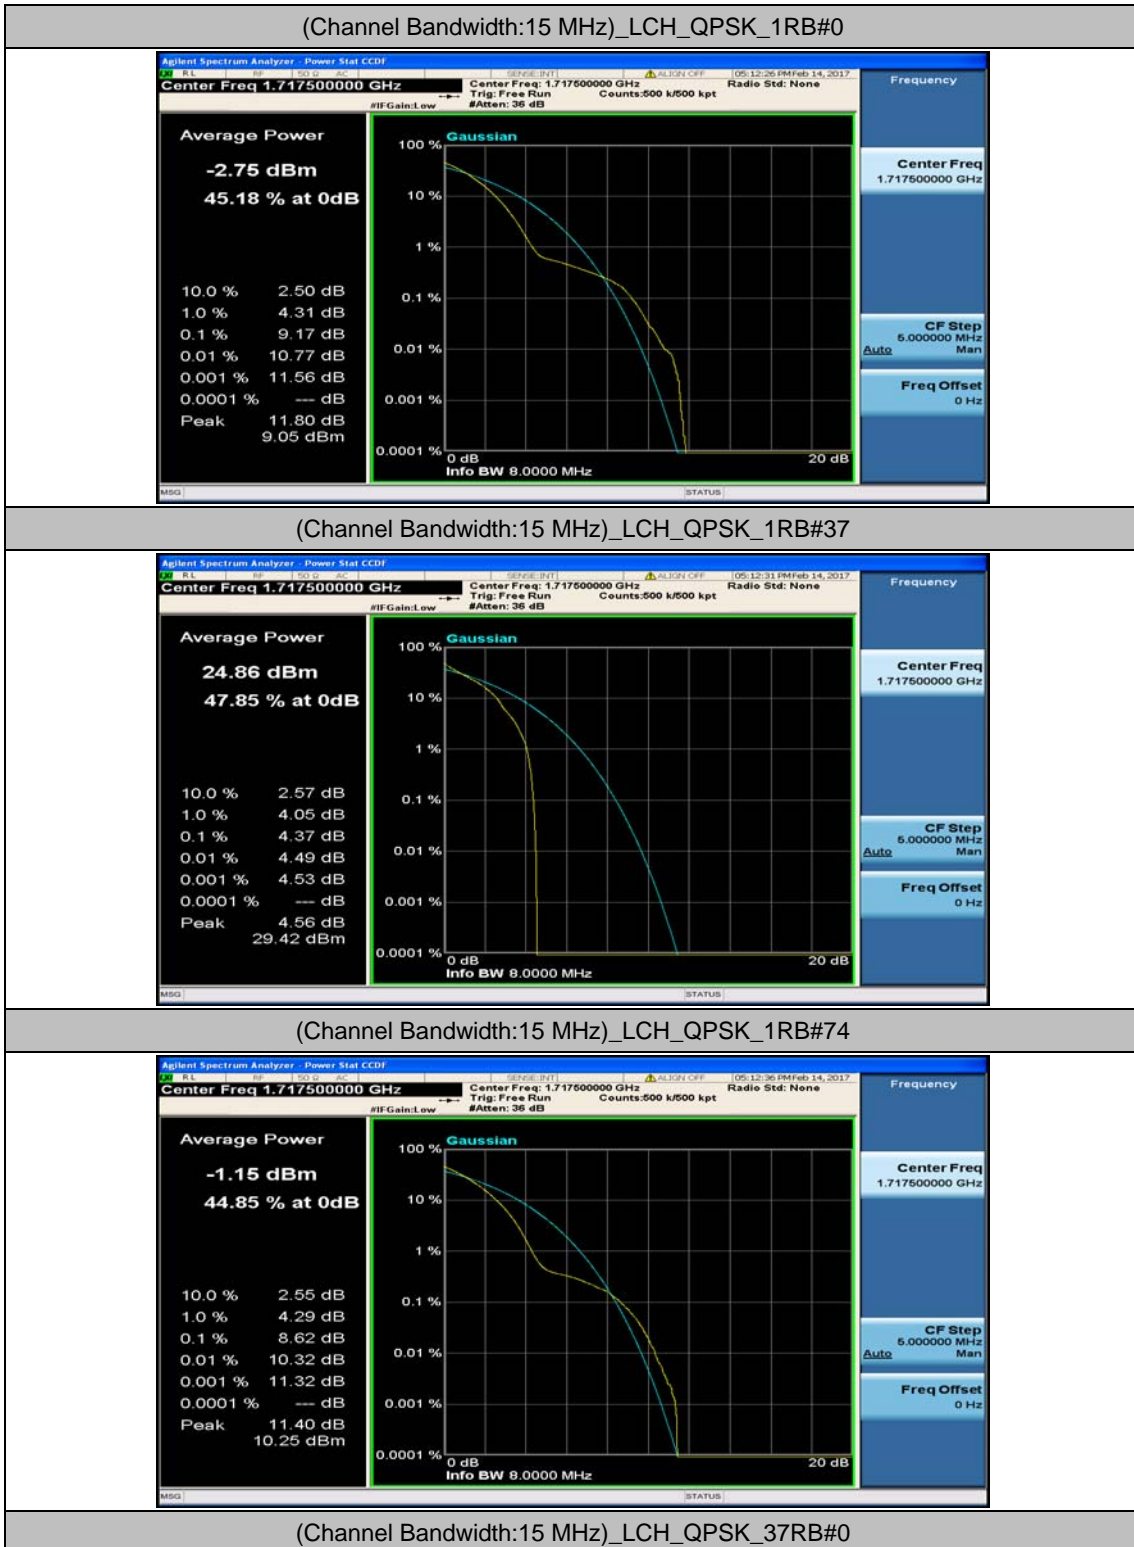

Channel Bandwidth: 10 MHz_MCH_16QAM_1RB#49

Channel Bandwidth: 10 MHz_MCH_16QAM_25RB#0

Channel Bandwidth: 10 MHz_MCH_16QAM_25RB#12

Channel Bandwidth: 10 MHz_MCH_16QAM_25RB#25

Channel Bandwidth: 15 MHz

(Channel Bandwidth:15 MHz)_LCH_QPSK_37RB#18

(Channel Bandwidth:15 MHz)_LCH_QPSK_37RB#38

(Channel Bandwidth:15 MHz)_LCH_QPSK_75RB#0

(Channel Bandwidth:15 MHz)_MCH_QPSK_1RB#0

(Channel Bandwidth:15 MHz)_MCH_QPSK_1RB#37

(Channel Bandwidth:15 MHz)_MCH_QPSK_1RB#74