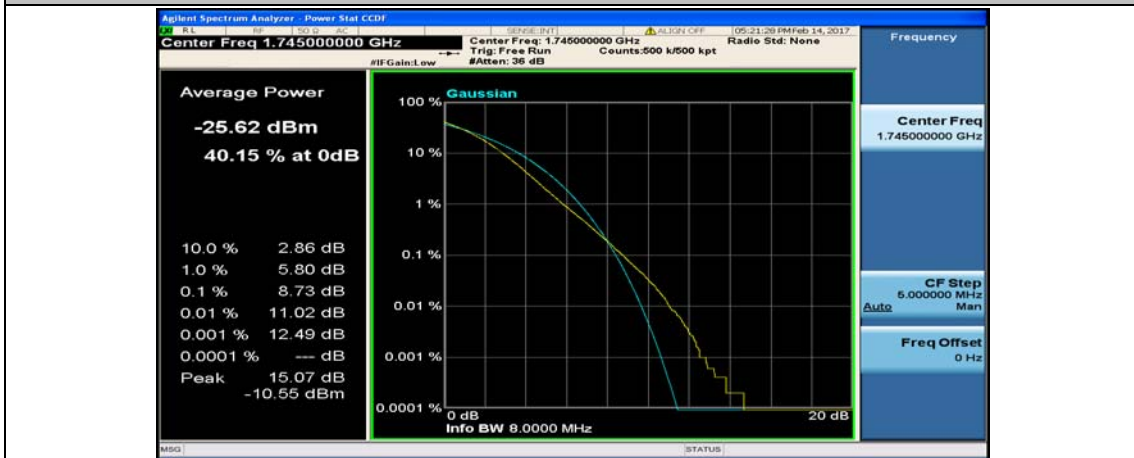

(Channel Bandwidth:20 MHz)_MCH_QPSK_100RB#0

(Channel Bandwidth:20 MHz)_HCH_QPSK_1RB#0

(Channel Bandwidth:20 MHz)_HCH_QPSK_1RB#49

(Channel Bandwidth:20 MHz)_HCH_QPSK_1RB#99

(Channel Bandwidth:20 MHz)_HCH_QPSK_50RB#0