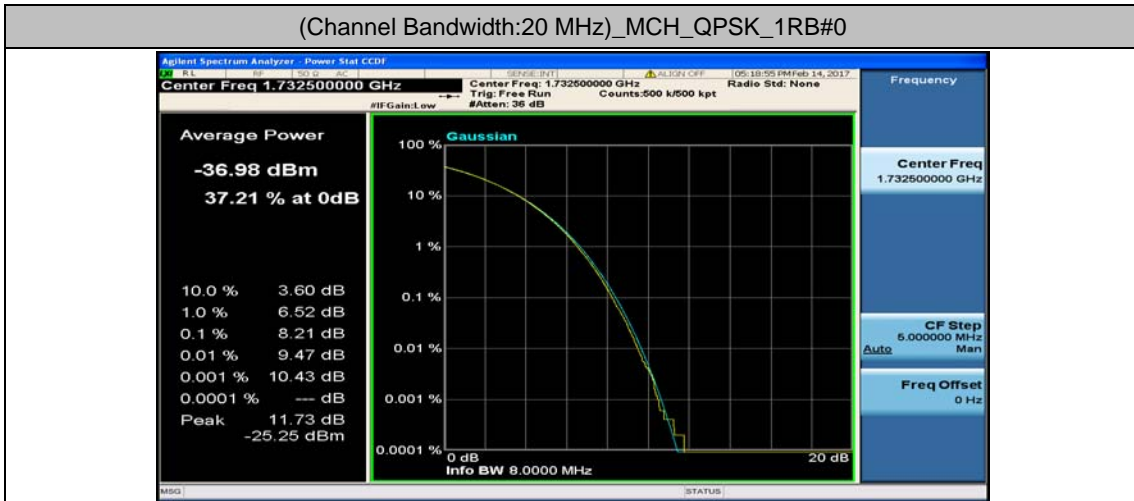

(Channel Bandwidth:20 MHz)_LCH_QPSK_50RB#0

(Channel Bandwidth:20 MHz)_LCH_QPSK_50RB#25

(Channel Bandwidth:20 MHz)_LCH_QPSK_50RB#50

(Channel Bandwidth:20 MHz)_LCH_QPSK_100RB#0

(Channel Bandwidth:20 MHz)_MCH_QPSK_1RB#0