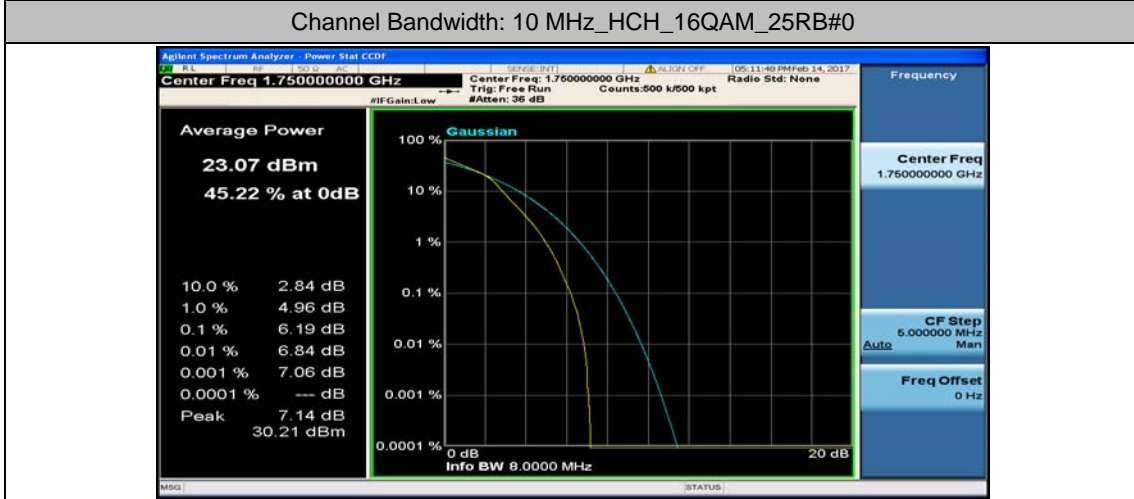

Channel Bandwidth: 10 MHz_MCH_16QAM_1RB#49

Channel Bandwidth: 10 MHz_MCH_16QAM_25RB#0

Channel Bandwidth: 10 MHz_MCH_16QAM_25RB#12

Channel Bandwidth: 10 MHz_MCH_16QAM_25RB#25

Channel Bandwidth: 15 MHz

(Channel Bandwidth:15 MHz)_LCH_QPSK_37RB#18