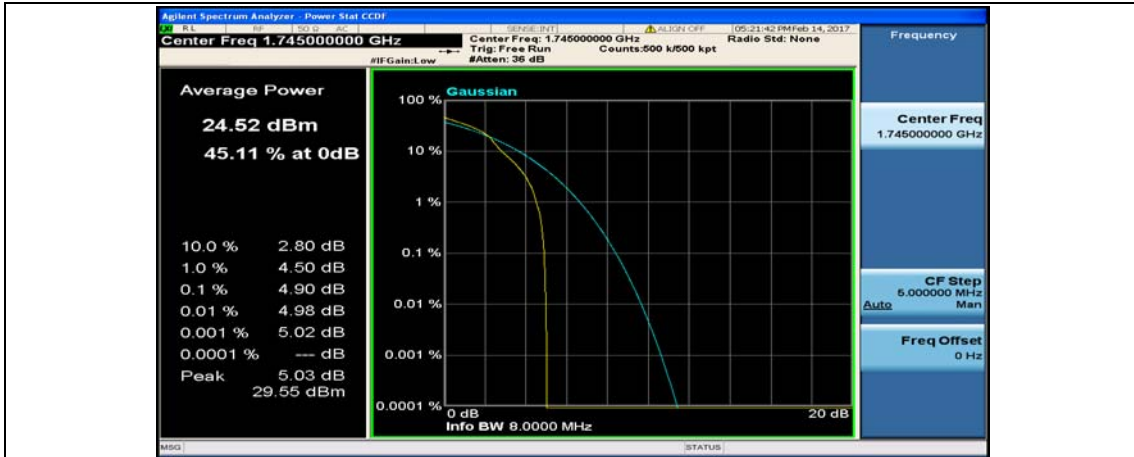

(Channel Bandwidth:20 MHz)_MCH_16QAM_50RB#50

(Channel Bandwidth:20 MHz)_MCH_16QAM_100RB#0

(Channel Bandwidth:20 MHz)_HCH_16QAM_1RB#0

(Channel Bandwidth:20 MHz)_HCH_16QAM_1RB#49

(Channel Bandwidth:20 MHz)_HCH_16QAM_1RB#99