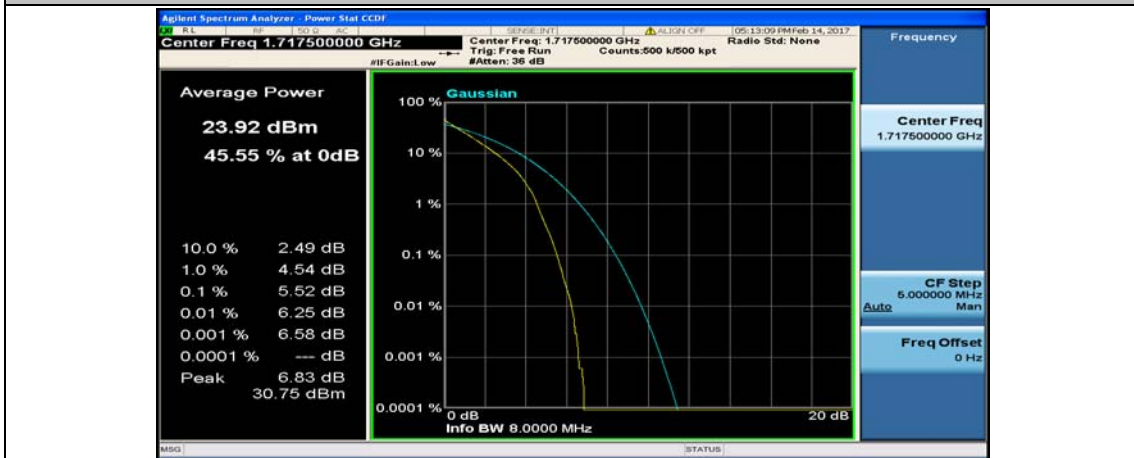

Channel Bandwidth: 10 MHz_MCH_16QAM_1RB#49

Channel Bandwidth: 10 MHz_MCH_16QAM_25RB#0

Channel Bandwidth: 10 MHz_MCH_16QAM_25RB#12

Channel Bandwidth: 10 MHz_MCH_16QAM_25RB#25

Channel Bandwidth: 15 MHz

(Channel Bandwidth:15 MHz)_LCH_QPSK_37RB#18

(Channel Bandwidth:15 MHz)_LCH_QPSK_37RB#38

(Channel Bandwidth:15 MHz)_LCH_QPSK_75RB#0

(Channel Bandwidth:15 MHz)_MCH_QPSK_1RB#0

(Channel Bandwidth:15 MHz)_MCH_QPSK_1RB#37

(Channel Bandwidth:15 MHz)_MCH_QPSK_1RB#74