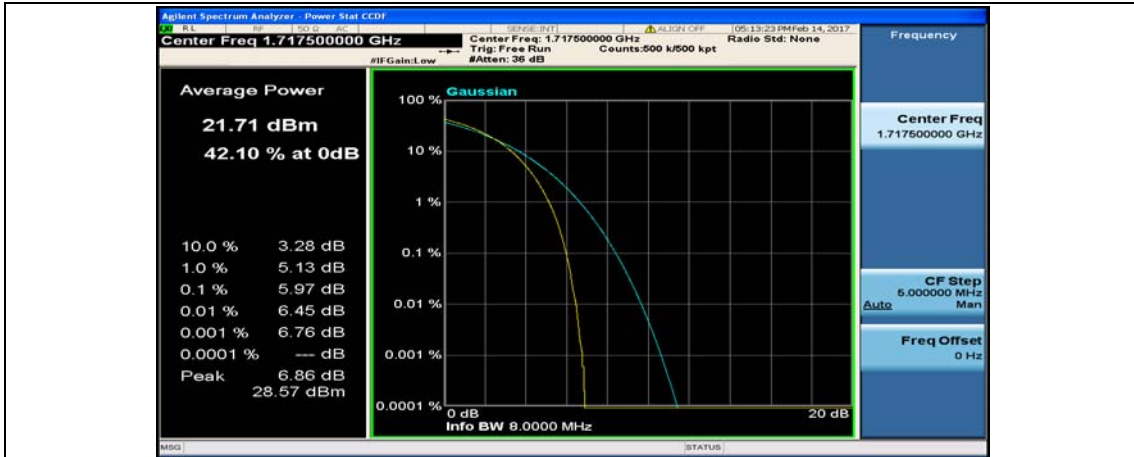

(Channel Bandwidth:15 MHz)_HCH_QPSK_75RB#0

(Channel Bandwidth:15 MHz)_LCH_16QAM_1RB#0

(Channel Bandwidth:15 MHz)_LCH_16QAM_1RB#37

(Channel Bandwidth:15 MHz)_LCH_16QAM_1RB#74

(Channel Bandwidth:15 MHz)_LCH_16QAM_37RB#0