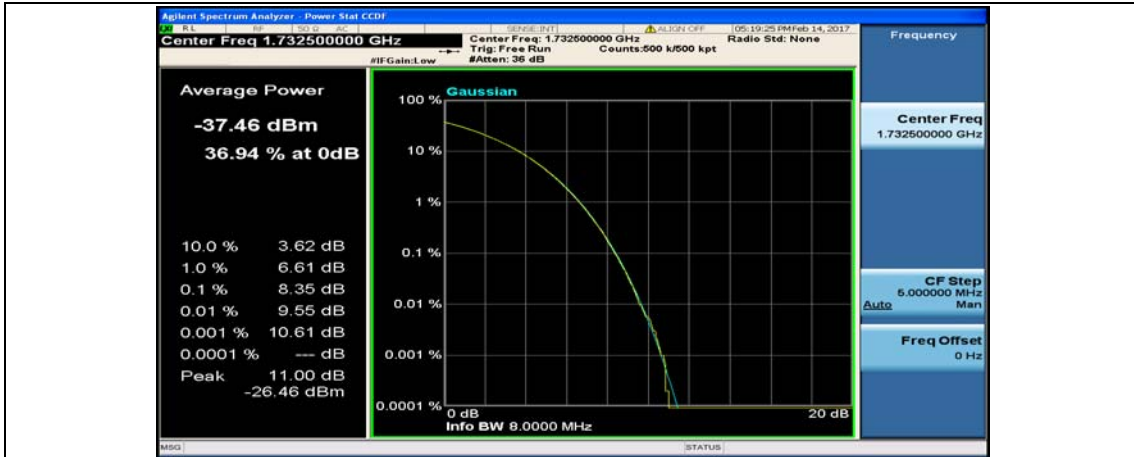

(Channel Bandwidth:20 MHz)_MCH_16QAM_1RB#99