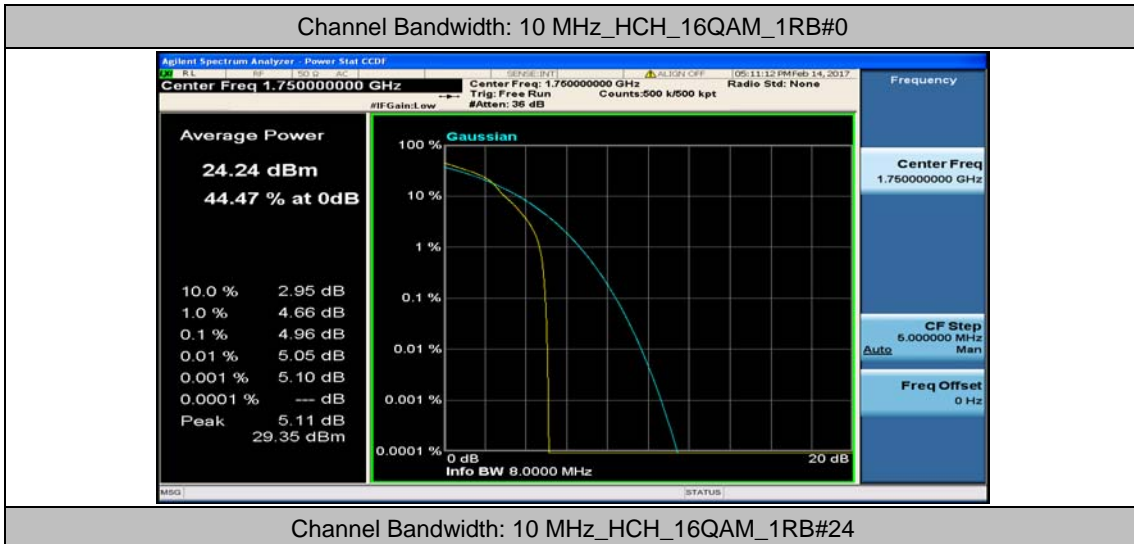

Channel Bandwidth: 10 MHz_MCH_16QAM_1RB#49

Channel Bandwidth: 10 MHz_MCH_16QAM_25RB#0

Channel Bandwidth: 10 MHz_MCH_16QAM_25RB#12

Channel Bandwidth: 10 MHz_MCH_16QAM_25RB#25

Channel Bandwidth: 15 MHz

(Channel Bandwidth:15 MHz)_LCH_QPSK_37RB#18