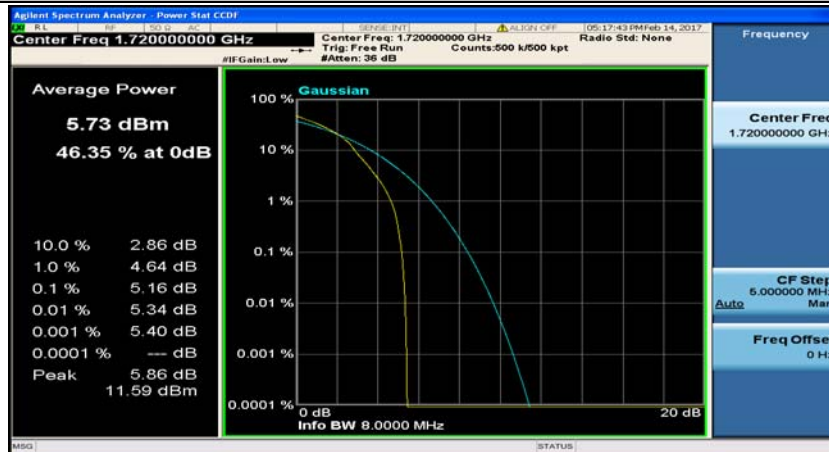

(Channel Bandwidth:20 MHz)_HCH_QPSK_50RB#25

(Channel Bandwidth:20 MHz)_HCH_QPSK_50RB#50

(Channel Bandwidth:20 MHz)_HCH_QPSK_100RB#0

(Channel Bandwidth:20 MHz)_LCH_16QAM_1RB#0

(Channel Bandwidth:20 MHz)_LCH_16QAM_1RB#49