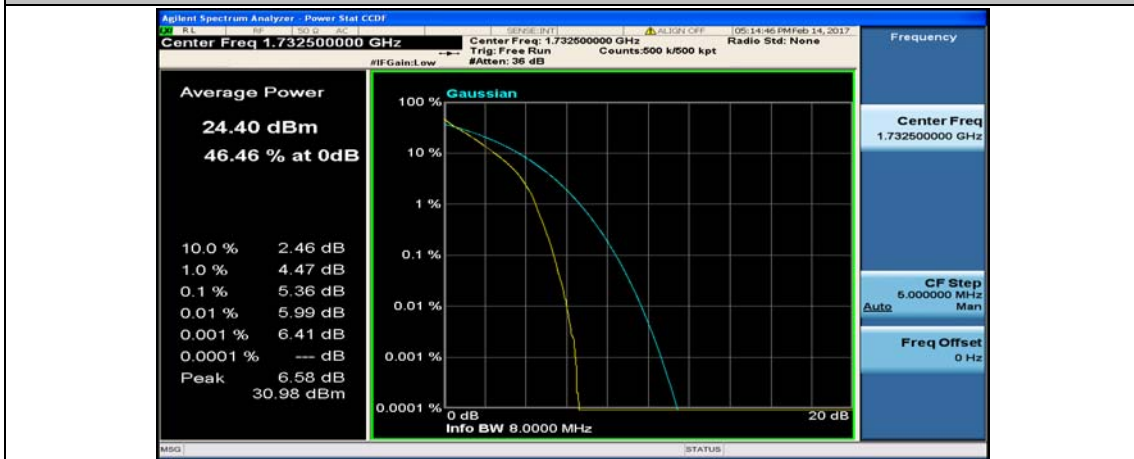

(Channel Bandwidth:15 MHz)_MCH_QPSK_37RB#18