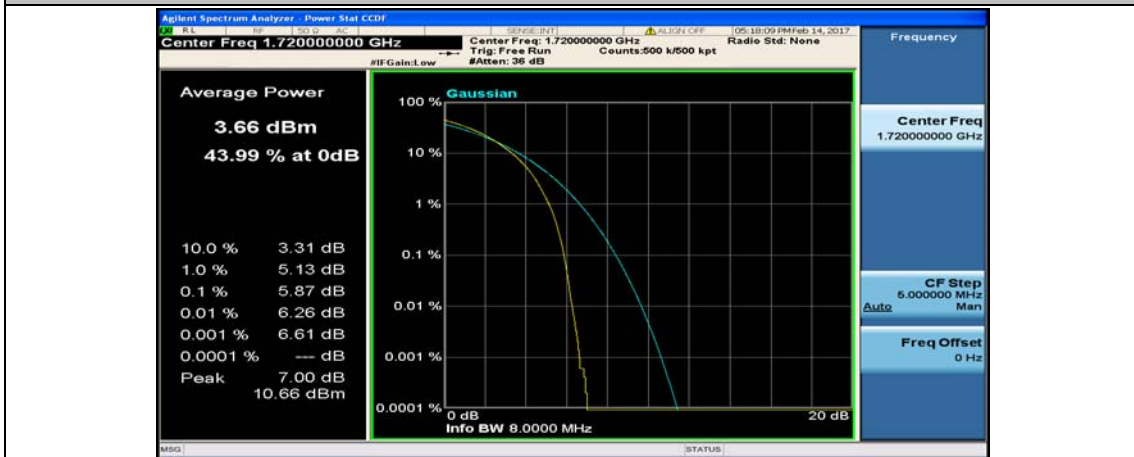

(Channel Bandwidth:20 MHz)_LCH_QPSK_50RB#50