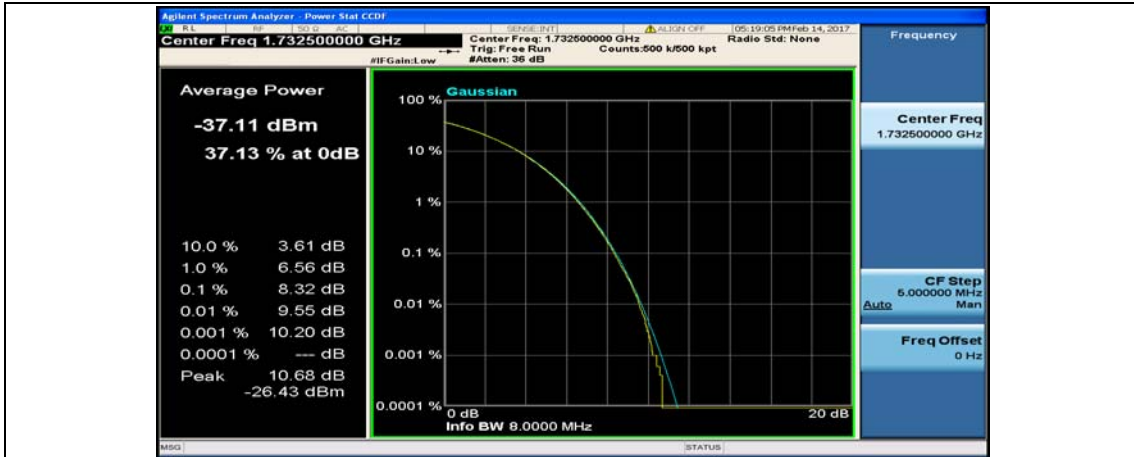

(Channel Bandwidth:20 MHz)_MCH_QPSK_1RB#99