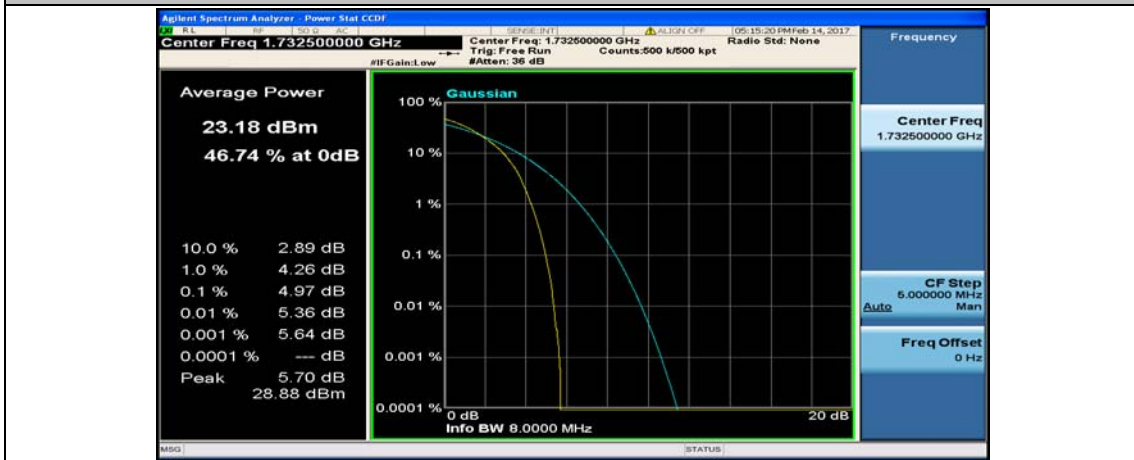

(Channel Bandwidth:15 MHz)_MCH_QPSK_37RB#0

(Channel Bandwidth:15 MHz)_MCH_QPSK_37RB#18

(Channel Bandwidth:15 MHz)_MCH_QPSK_37RB#38

(Channel Bandwidth:15 MHz)_MCH_QPSK_75RB#0

(Channel Bandwidth:15 MHz)_HCH_QPSK_1RB#0