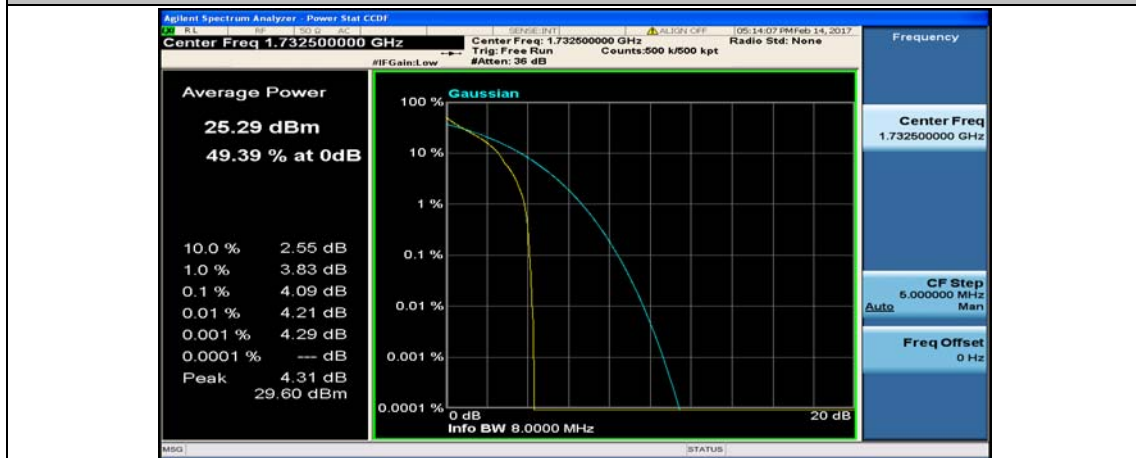

(Channel Bandwidth:15 MHz)_LCH_QPSK_37RB#38

(Channel Bandwidth:15 MHz)_LCH_QPSK_75RB#0

(Channel Bandwidth:15 MHz)_MCH_QPSK_1RB#0

(Channel Bandwidth:15 MHz)_MCH_QPSK_1RB#37

(Channel Bandwidth:15 MHz)_MCH_QPSK_1RB#74