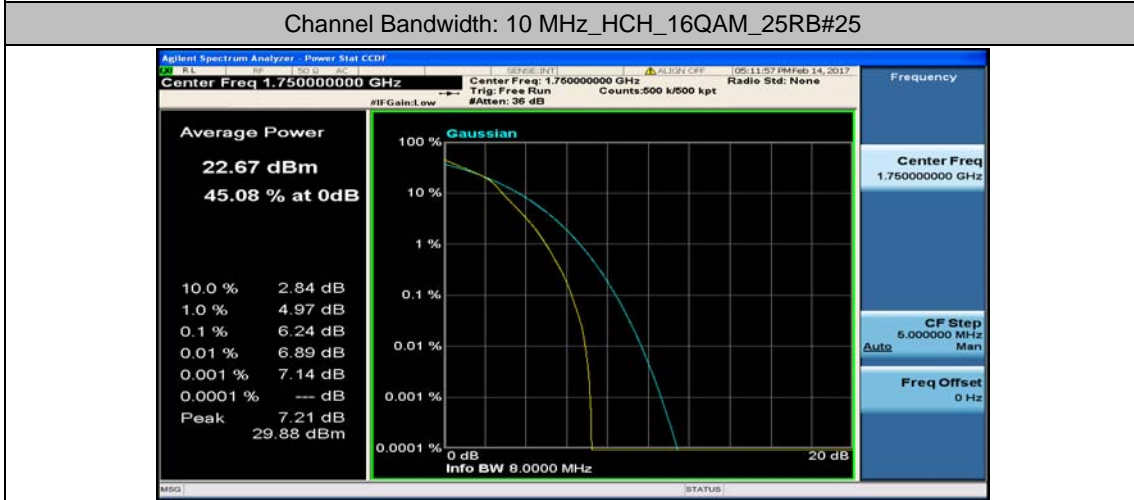

Channel Bandwidth: 10 MHz_MCH_16QAM_1RB#49

Channel Bandwidth: 10 MHz_MCH_16QAM_25RB#0

Channel Bandwidth: 10 MHz_MCH_16QAM_25RB#12

Channel Bandwidth: 10 MHz_MCH_16QAM_25RB#25

Channel Bandwidth: 15 MHz

(Channel Bandwidth:15 MHz)_LCH_QPSK_37RB#18