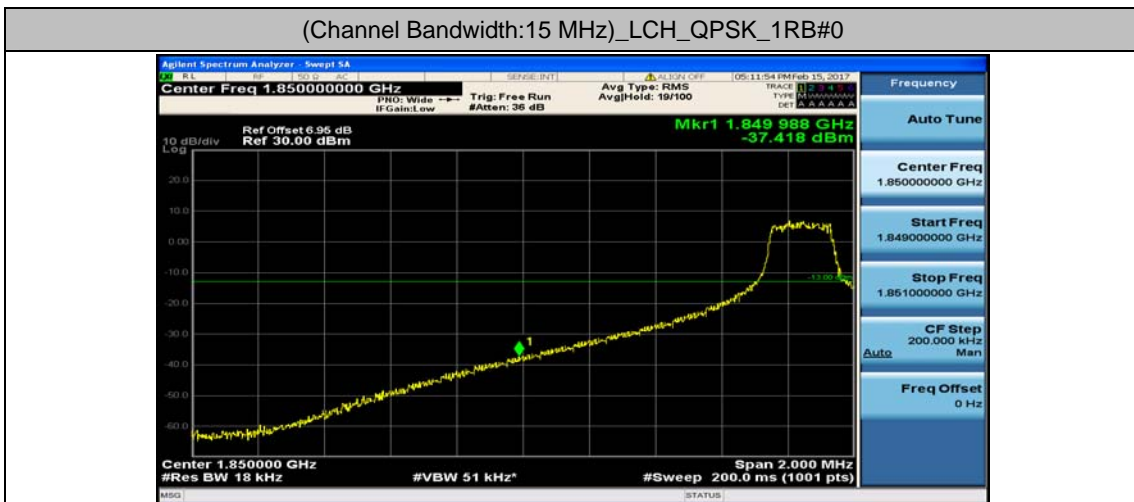

Channel Bandwidth: 10 MHz_HCH_16QAM_25RB#25

Channel Bandwidth: 10 MHz_HCH_16QAM_50RB#0

Channel Bandwidth: 15 MHz

(Channel Bandwidth:15 MHz)_LCH_QPSK_1RB#0

(Channel Bandwidth:15 MHz)_LCH_QPSK_1RB#37

(Channel Bandwidth:15 MHz)_LCH_QPSK_1RB#74