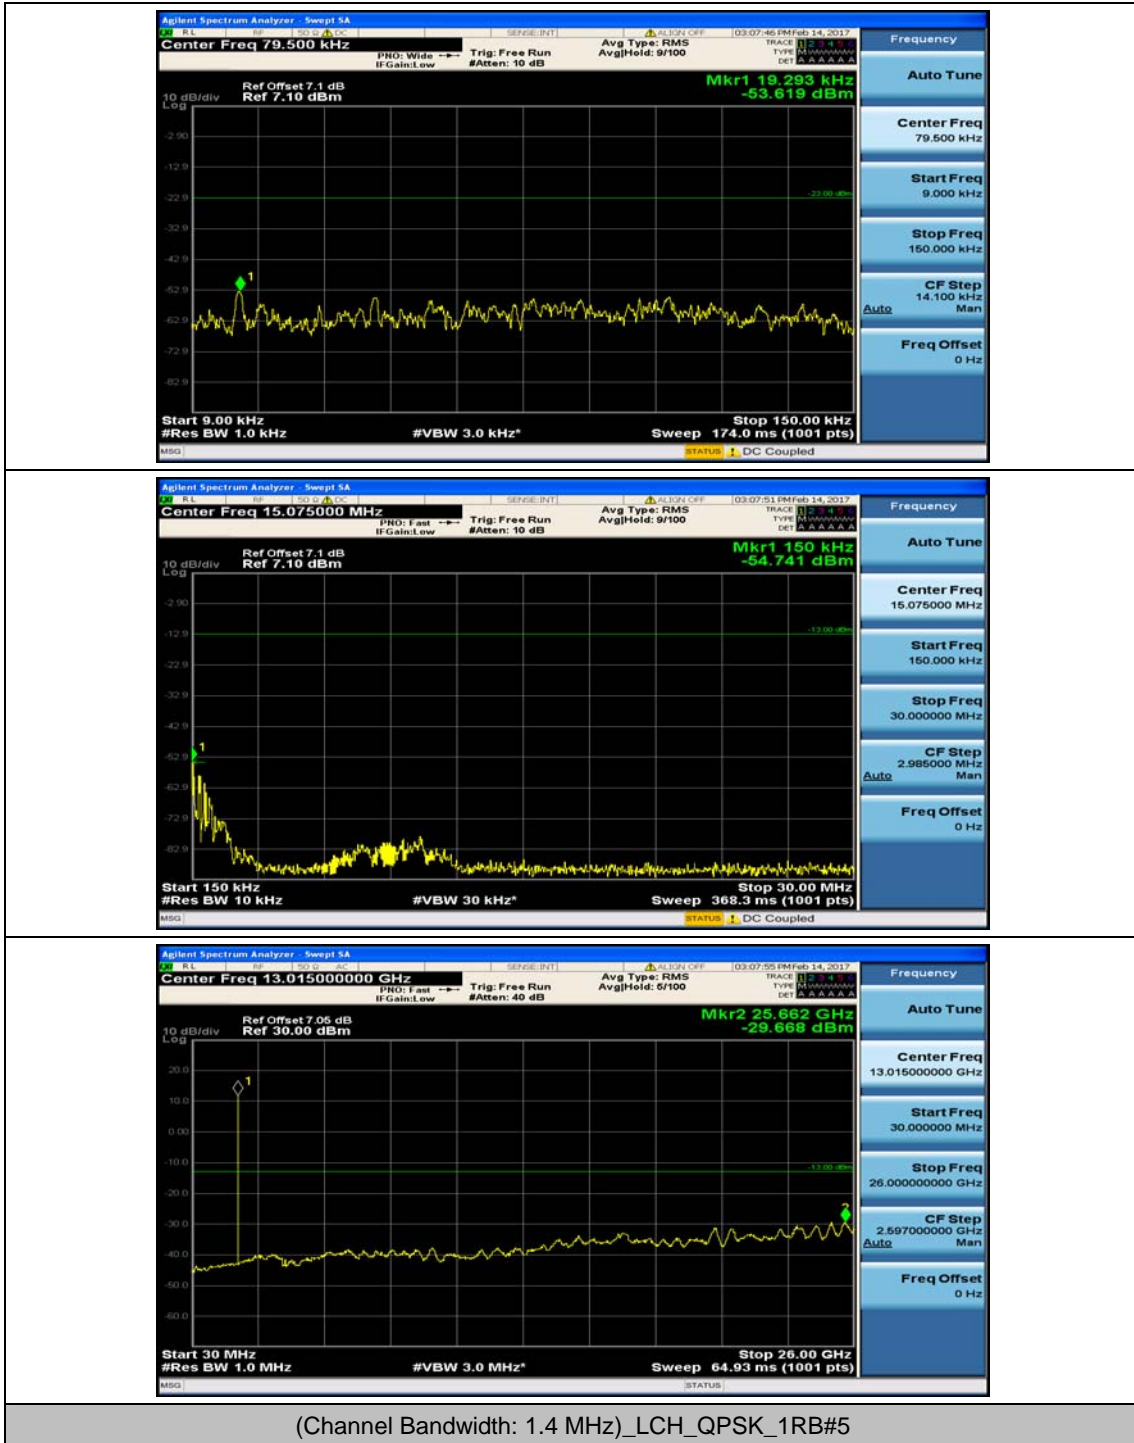

(Channel Bandwidth:20 MHz)_HCH_16QAM_50RB#50

(Channel Bandwidth:20 MHz)_HCH_16QAM_100RB#0

Appendix E: Conducted Spurious Emission

Test Graphs

Channel Bandwidth: 1.4 MHz

(Channel Bandwidth: 1.4 MHz)_MCH_QPSK_1RB#0