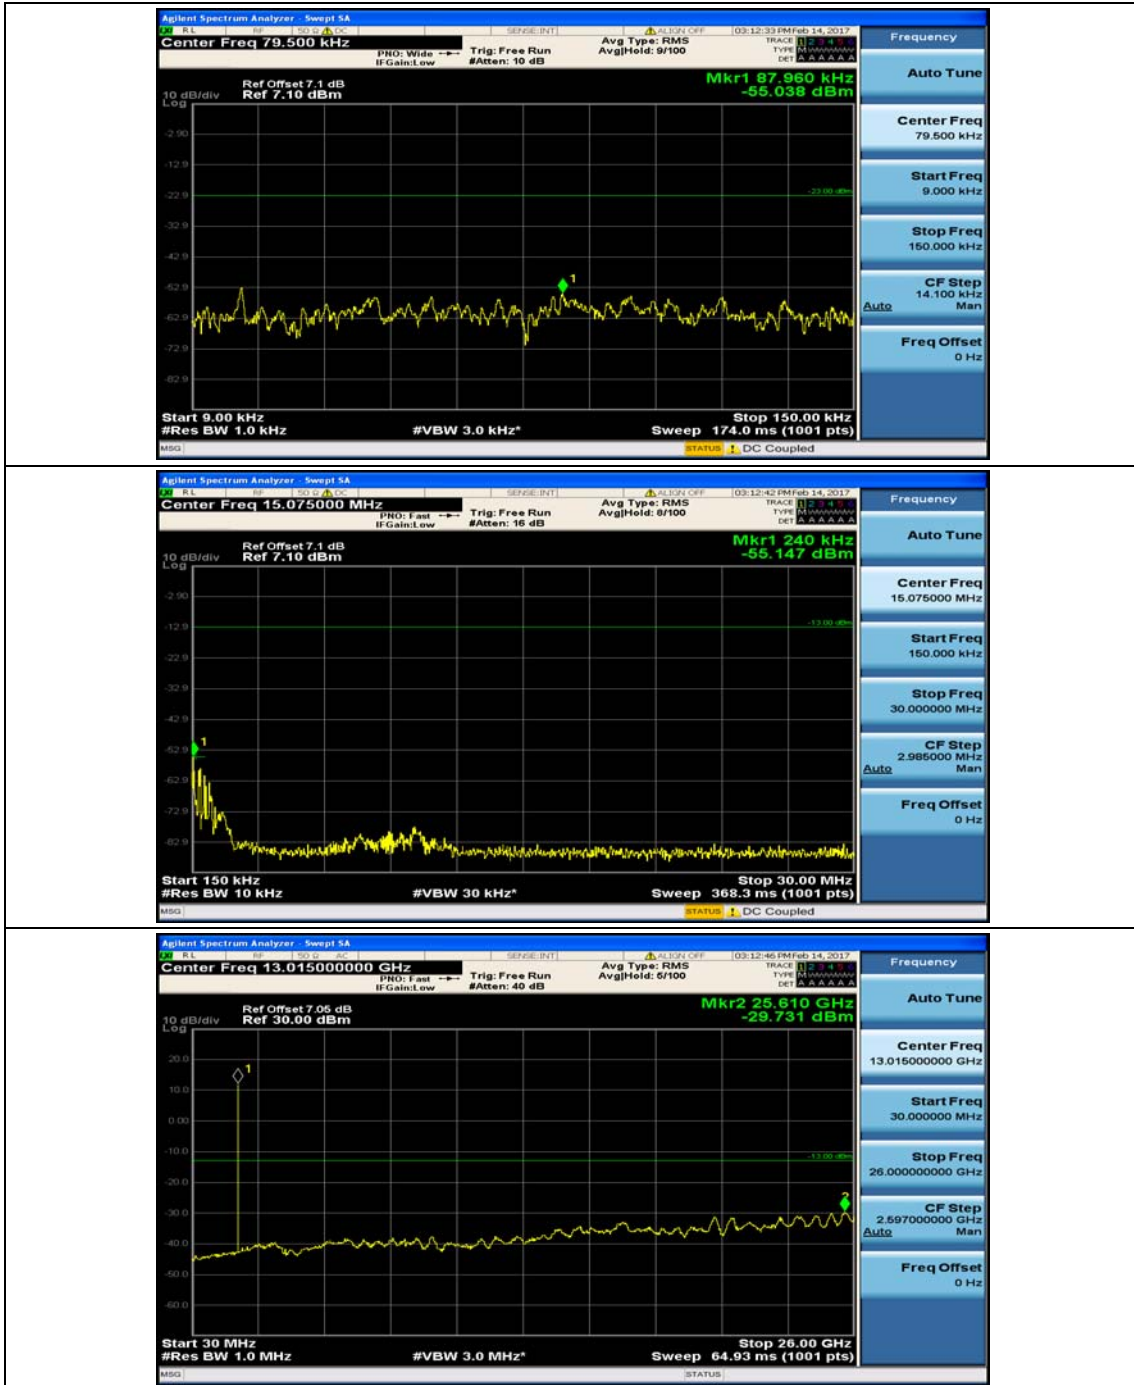

(Channel Bandwidth: 1.4 MHz)_MCH_16QAM_1RB#0

(Channel Bandwidth: 1.4 MHz)_MCH_16QAM_1RB#3

(Channel Bandwidth: 1.4 MHz)_HCH_16QAM_1RB#0

(Channel Bandwidth: 1.4 MHz)_HCH_16QAM_1RB#3

Channel Bandwidth: 3 MHz