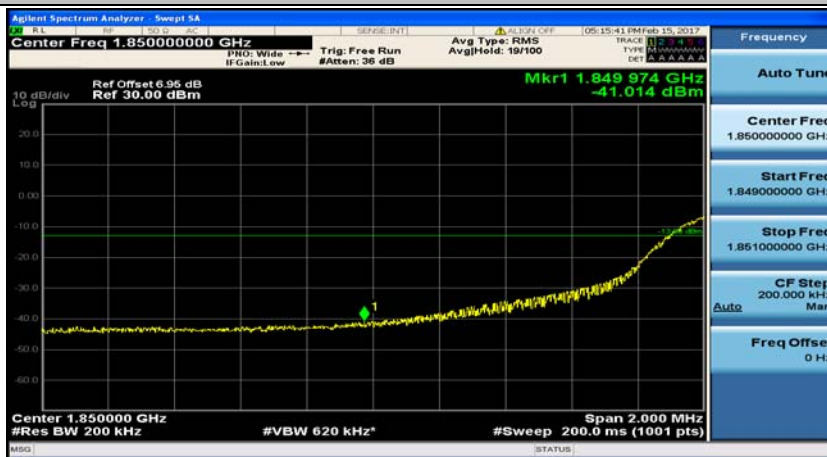

Channel Bandwidth: 20 MHz

(Channel Bandwidth:20 MHz)_LCH_QPSK_1RB#49

(Channel Bandwidth:20 MHz)_LCH_QPSK_1RB#99

(Channel Bandwidth:20 MHz)_LCH_QPSK_50RB#0

(Channel Bandwidth:20 MHz)_LCH_QPSK_50RB#25

(Channel Bandwidth:20 MHz)_LCH_QPSK_50RB#50