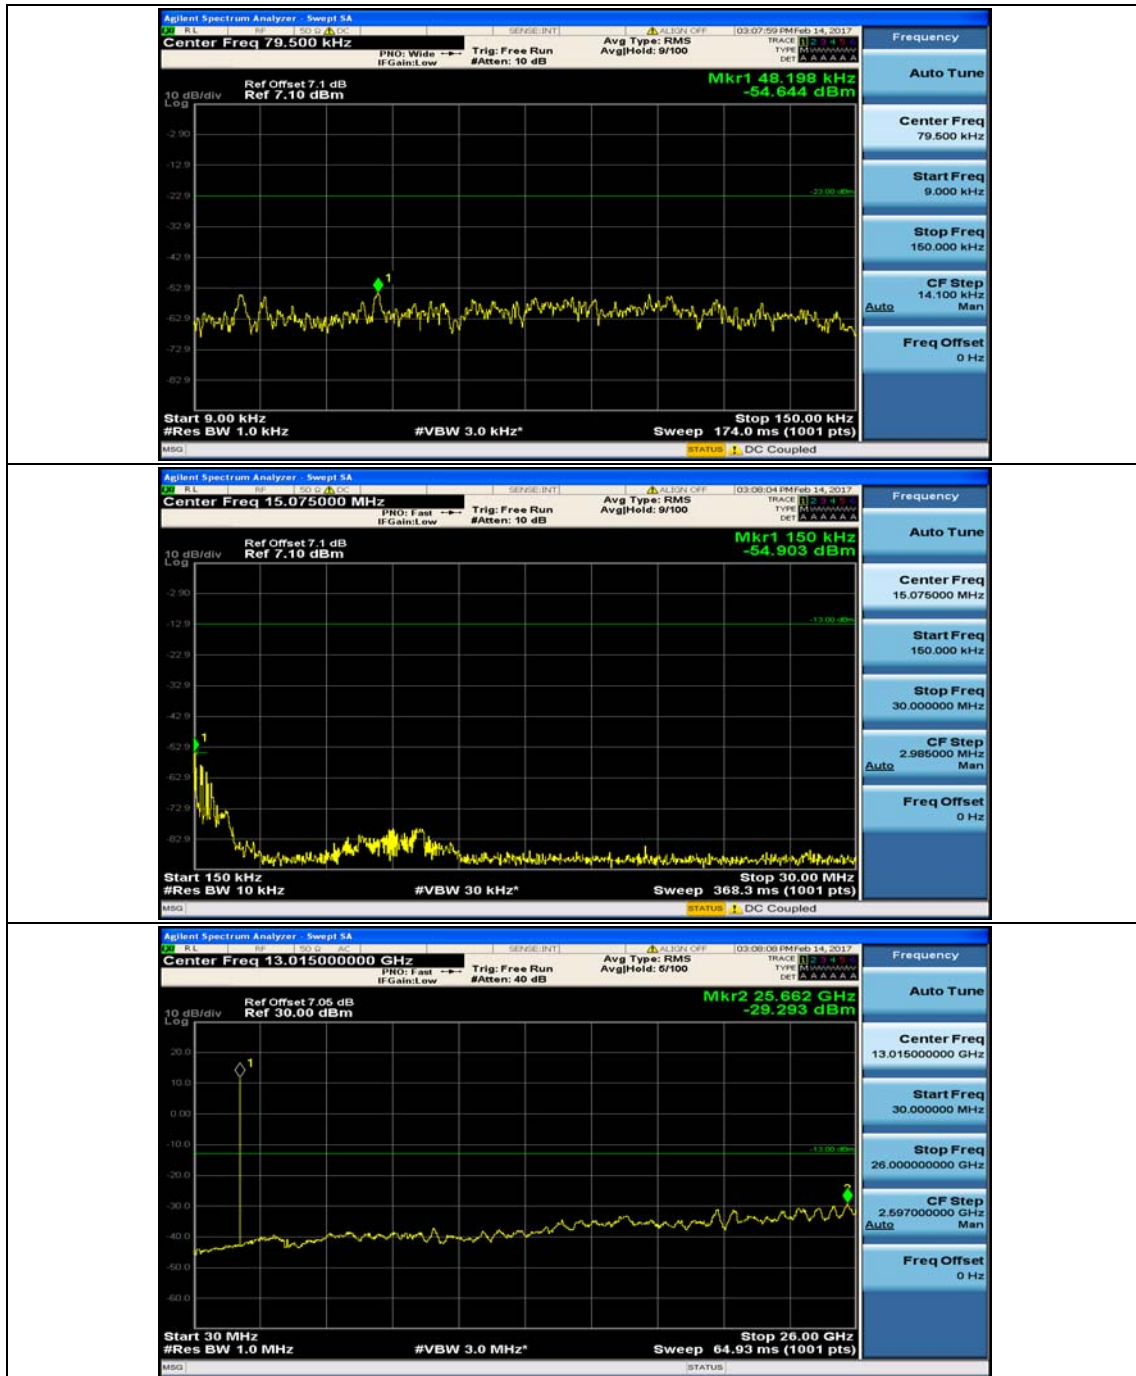

(Channel Bandwidth:20 MHz)_HCH_16QAM_50RB#50

(Channel Bandwidth:20 MHz)_HCH_16QAM_100RB#0

Appendix E: Conducted Spurious Emission

Test Graphs

Channel Bandwidth: 1.4 MHz

(Channel Bandwidth: 1.4 MHz)_MCH_QPSK_1RB#0