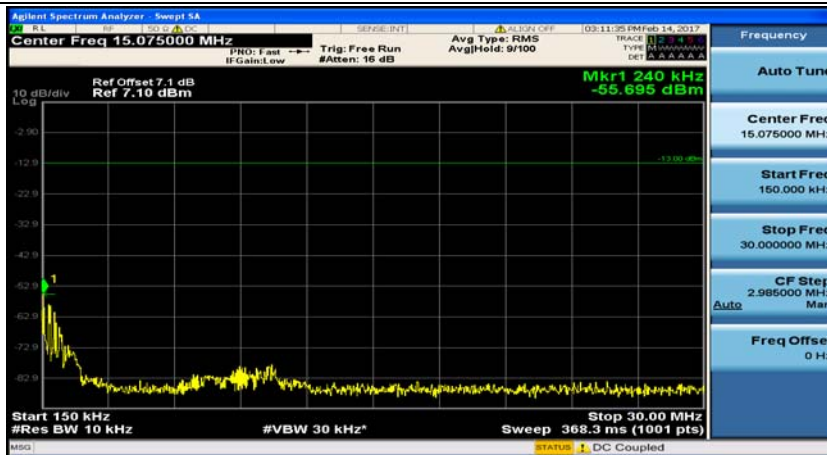

(Channel Bandwidth: 1.4 MHz)_MCH_16QAM_1RB#0

(Channel Bandwidth: 1.4 MHz)_MCH_16QAM_1RB#3

(Channel Bandwidth: 1.4 MHz)_HCH_16QAM_1RB#0

(Channel Bandwidth: 1.4 MHz)_HCH_16QAM_1RB#3

Channel Bandwidth: 3 MHz