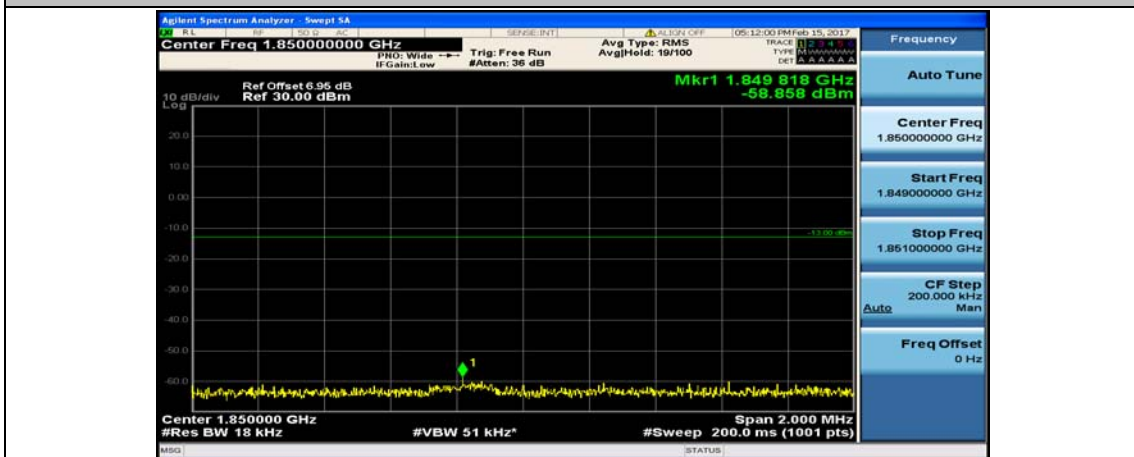

Channel Bandwidth: 10 MHz_HCH_16QAM_25RB#25

Channel Bandwidth: 10 MHz_HCH_16QAM_50RB#0

Channel Bandwidth: 15 MHz

(Channel Bandwidth:15 MHz)_LCH_QPSK_1RB#0

(Channel Bandwidth:15 MHz)_LCH_QPSK_1RB#37

(Channel Bandwidth:15 MHz)_LCH_QPSK_1RB#74

(Channel Bandwidth:15 MHz)_LCH_QPSK_37RB#0

(Channel Bandwidth:15 MHz)_LCH_QPSK_37RB#18

(Channel Bandwidth:15 MHz)_LCH_QPSK_37RB#38

(Channel Bandwidth:15 MHz)_LCH_QPSK_75RB#0

(Channel Bandwidth:15 MHz)_HCH_QPSK_1RB#0