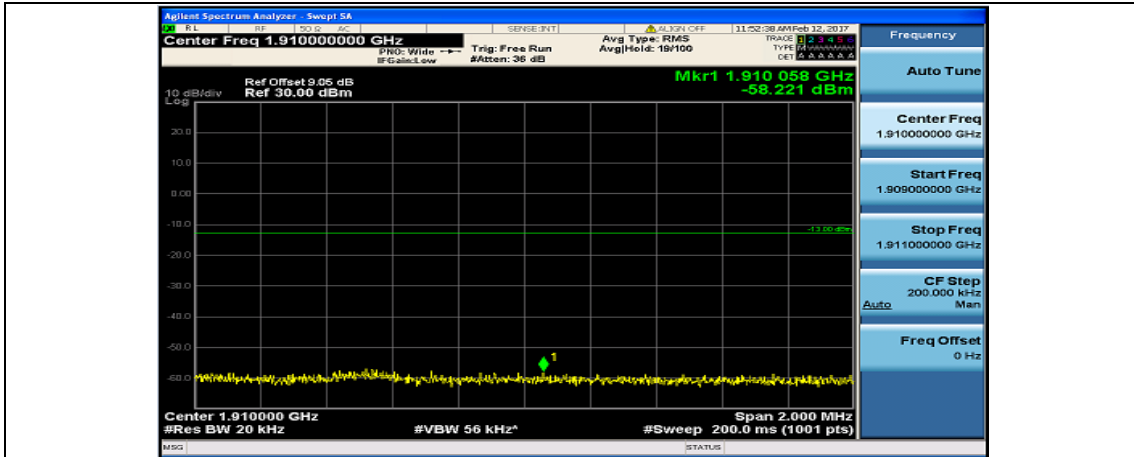

(Channel Bandwidth:20 MHz)_HCH_16QAM_1RB#0

(Channel Bandwidth:20 MHz)_HCH_16QAM_1RB#49