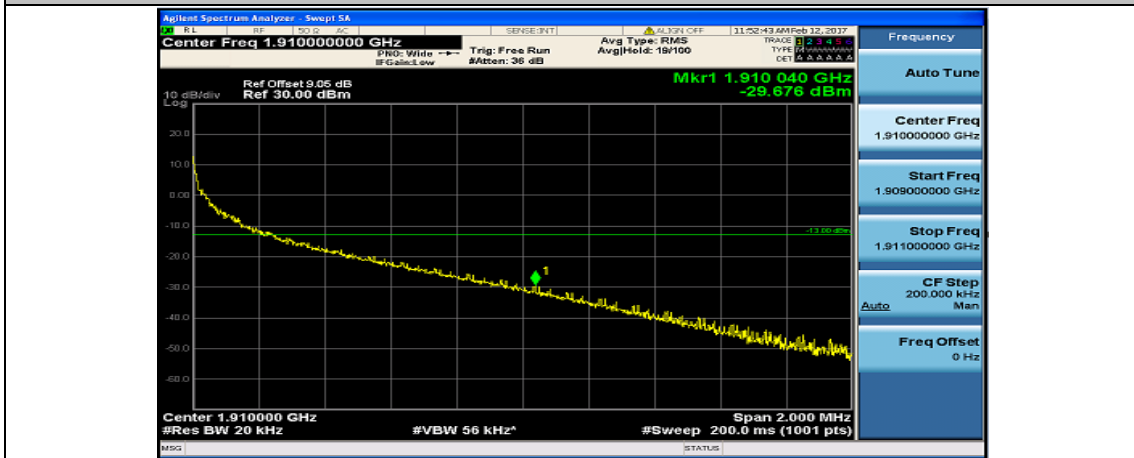

(Channel Bandwidth:20 MHz)_HCH_16QAM_1RB#99