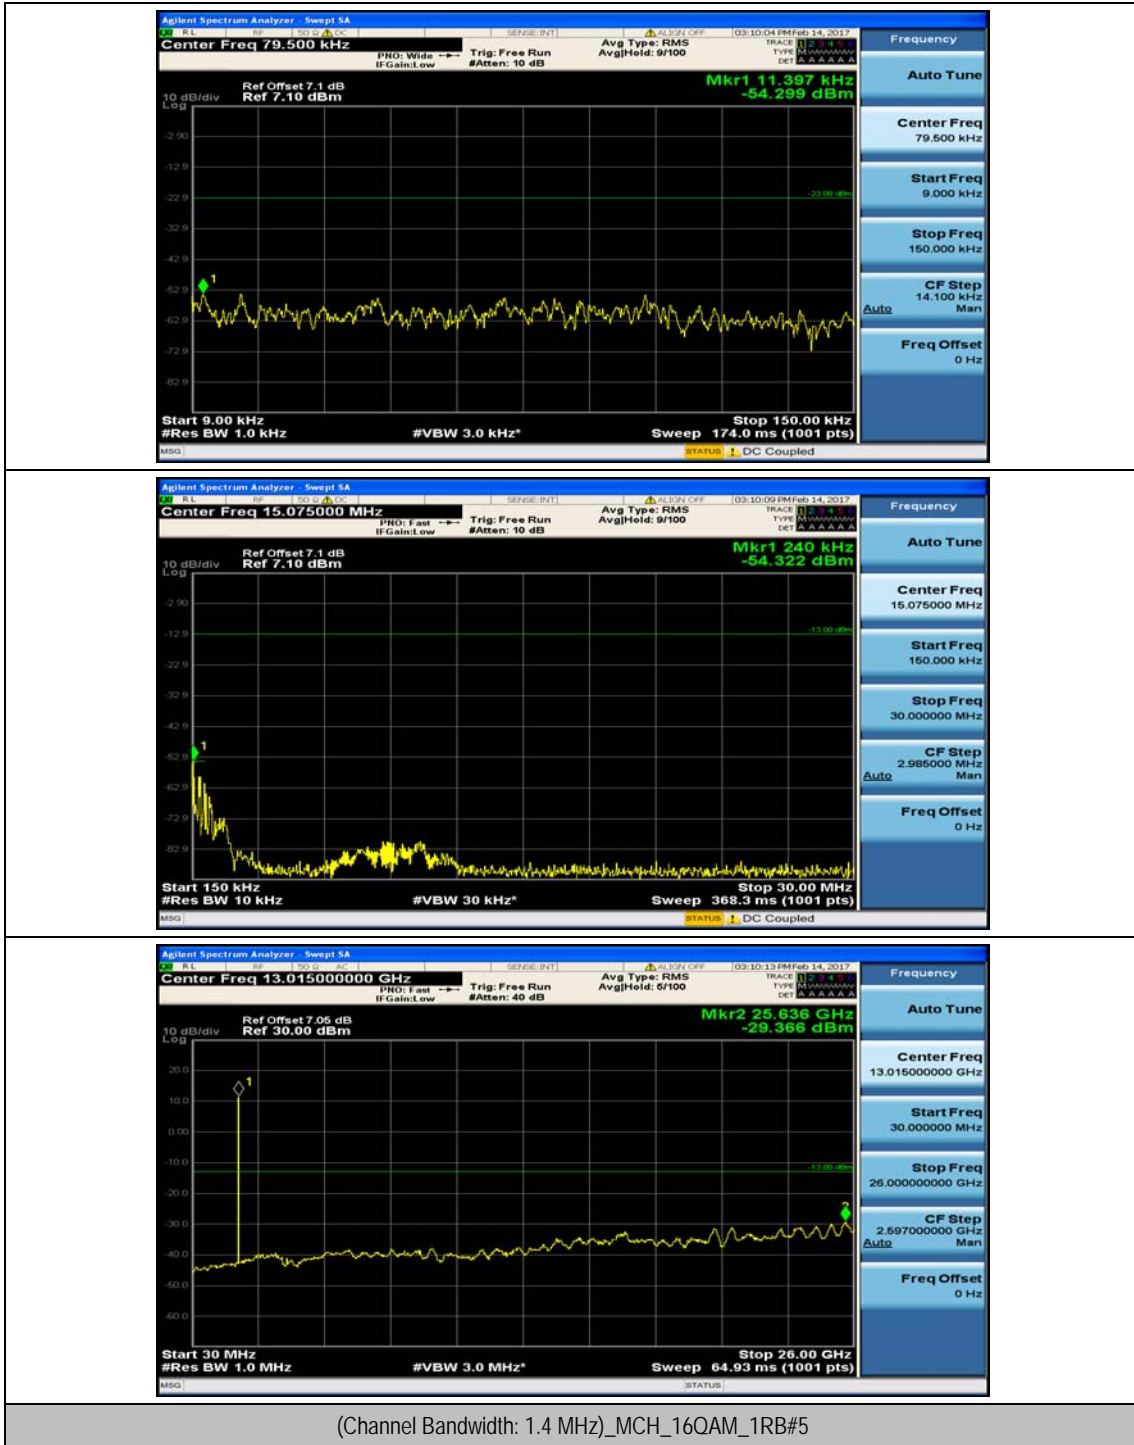

(Channel Bandwidth: 1.4 MHz)_MCH_16QAM_1RB#3