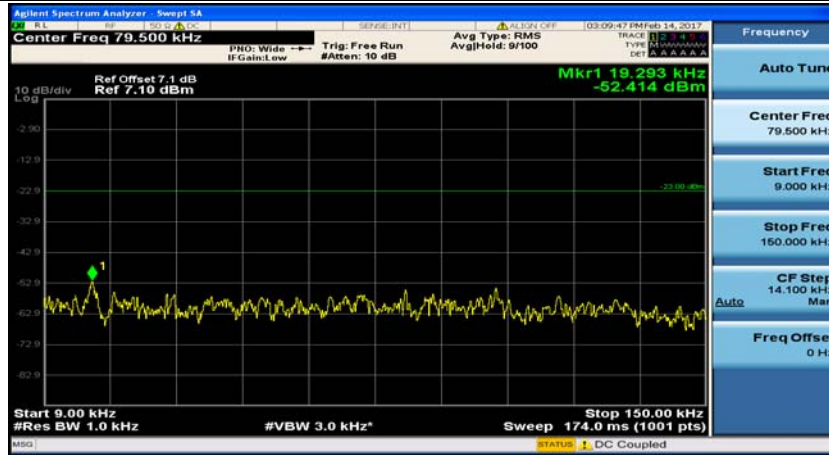

(Channel Bandwidth: 1.4 MHz)_MCH_16QAM_1RB#0