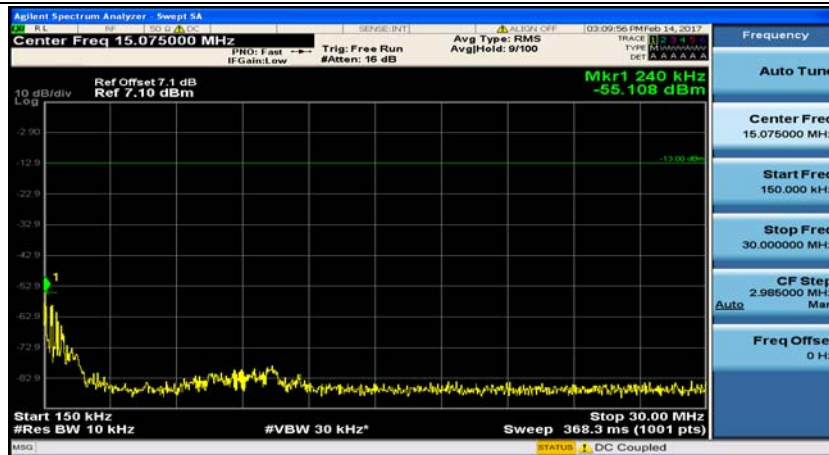

(Channel Bandwidth: 1.4 MHz)_MCH_16QAM_1RB#0