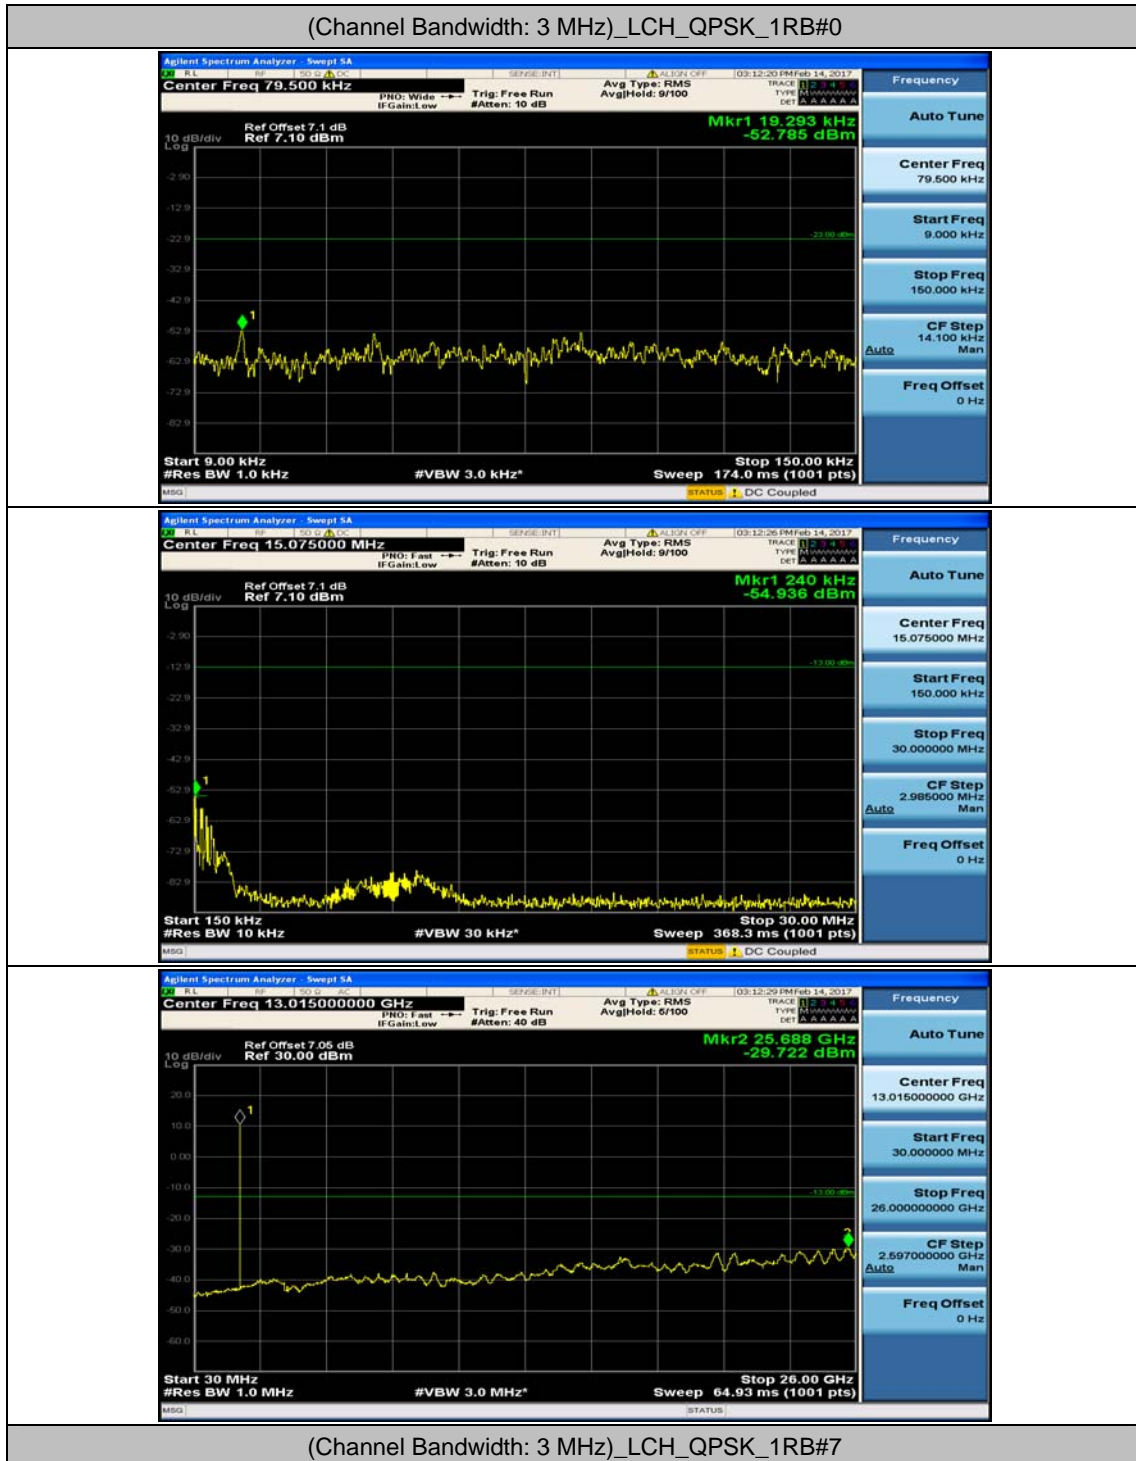

(Channel Bandwidth: 1.4 MHz)_MCH_16QAM_1RB#0

(Channel Bandwidth: 1.4 MHz)_MCH_16QAM_1RB#3

(Channel Bandwidth: 1.4 MHz)_HCH_16QAM_1RB#0

(Channel Bandwidth: 1.4 MHz)_HCH_16QAM_1RB#3

Channel Bandwidth: 3 MHz