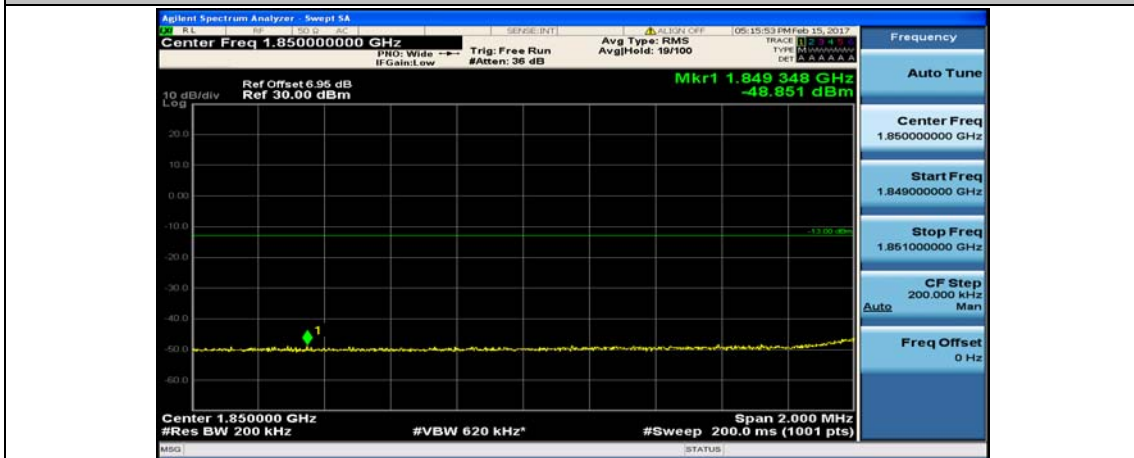

Channel Bandwidth: 20 MHz

(Channel Bandwidth:20 MHz)_LCH_QPSK_1RB#49

(Channel Bandwidth:20 MHz)_LCH_QPSK_1RB#99

(Channel Bandwidth:20 MHz)_LCH_QPSK_50RB#0

(Channel Bandwidth:20 MHz)_LCH_QPSK_50RB#25

(Channel Bandwidth:20 MHz)_LCH_QPSK_50RB#50