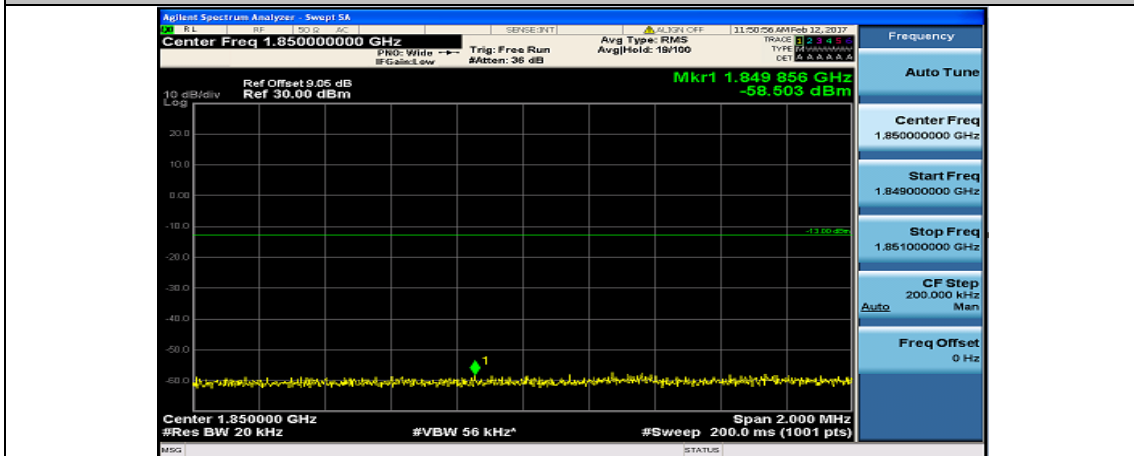

(Channel Bandwidth:20 MHz)_HCH_QPSK_50RB#25

(Channel Bandwidth:20 MHz)_HCH_QPSK_50RB#50

(Channel Bandwidth:20 MHz)_HCH_QPSK_100RB#0

(Channel Bandwidth:20 MHz)_LCH_16QAM_1RB#0

(Channel Bandwidth:20 MHz)_LCH_16QAM_1RB#49