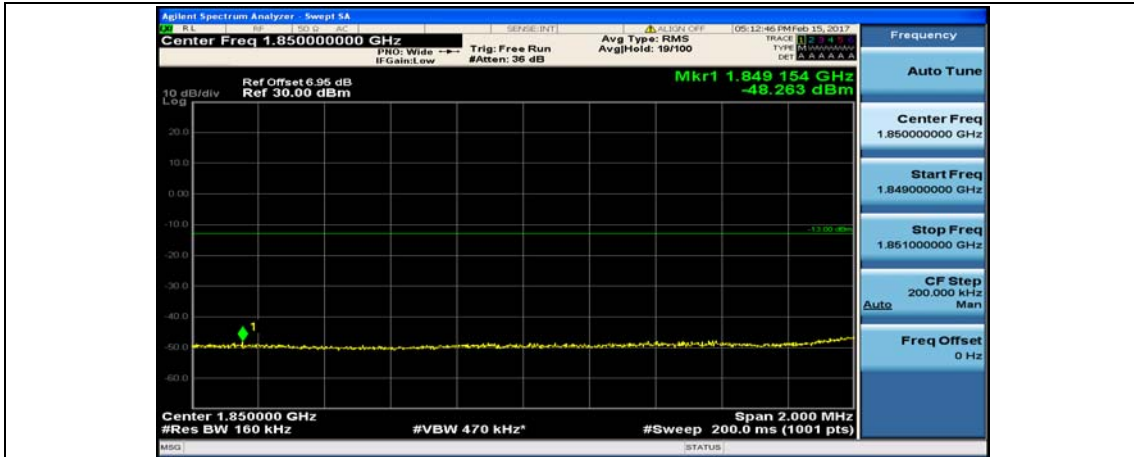

Channel Bandwidth: 10 MHz_HCH_16QAM_25RB#25

Channel Bandwidth: 10 MHz_HCH_16QAM_50RB#0

Channel Bandwidth: 15 MHz

(Channel Bandwidth:15 MHz)_LCH_QPSK_1RB#0

(Channel Bandwidth:15 MHz)_LCH_QPSK_1RB#37

(Channel Bandwidth:15 MHz)_LCH_QPSK_1RB#74

(Channel Bandwidth:15 MHz)_LCH_QPSK_37RB#0

(Channel Bandwidth:15 MHz)_LCH_QPSK_37RB#18

(Channel Bandwidth:15 MHz)_LCH_QPSK_37RB#38

(Channel Bandwidth:15 MHz)_LCH_QPSK_75RB#0

(Channel Bandwidth:15 MHz)_HCH_QPSK_1RB#0