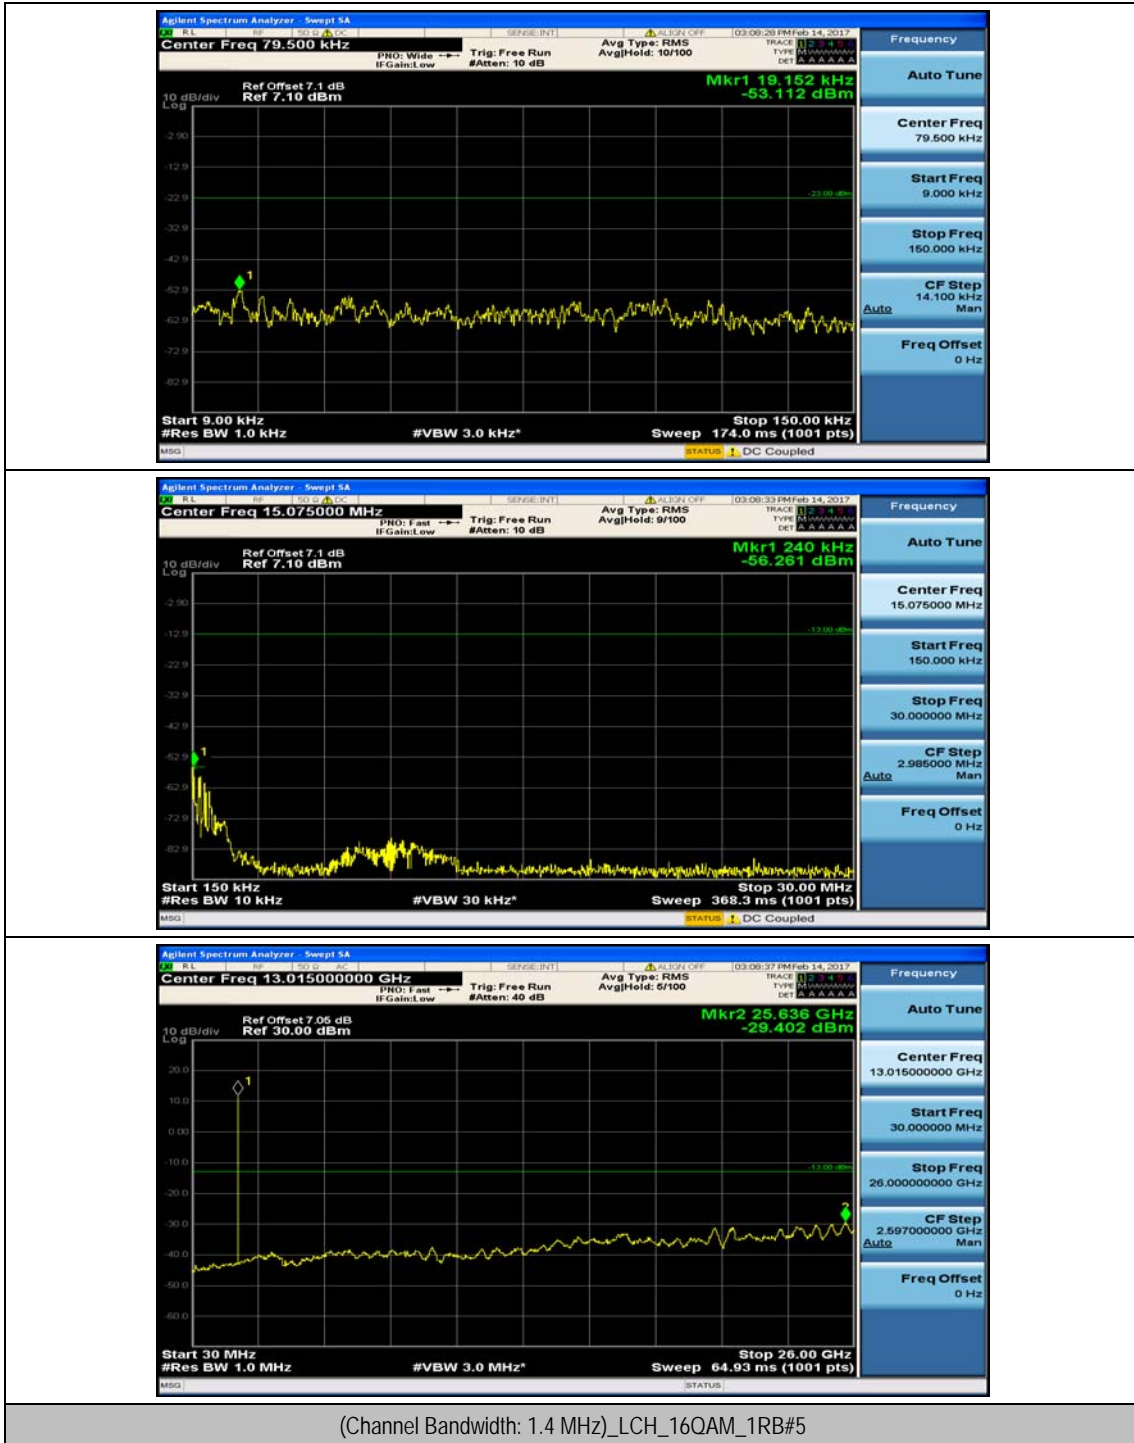

(Channel Bandwidth: 1.4 MHz)_MCH_QPSK_1RB#3

(Channel Bandwidth: 1.4 MHz)_HCH_QPSK_1RB#0

(Channel Bandwidth: 1.4 MHz)_HCH_QPSK_1RB#3

(Channel Bandwidth: 1.4 MHz)_LCH_16QAM_1RB#0

(Channel Bandwidth: 1.4 MHz)_LCH_16QAM_1RB#3