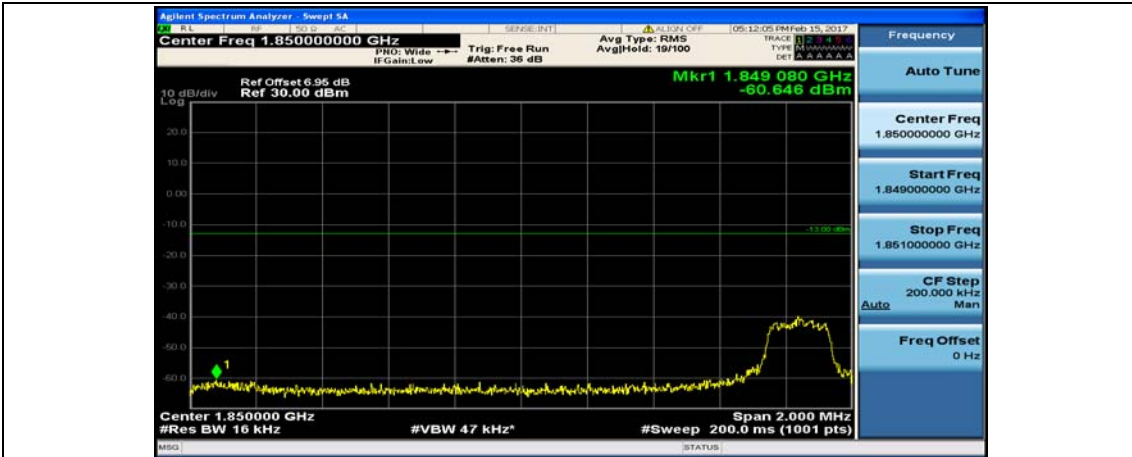

Channel Bandwidth: 10 MHz_HCH_16QAM_25RB#25

Channel Bandwidth: 10 MHz_HCH_16QAM_50RB#0

Channel Bandwidth: 15 MHz

(Channel Bandwidth:15 MHz)_LCH_QPSK_1RB#0

(Channel Bandwidth:15 MHz)_LCH_QPSK_1RB#37

(Channel Bandwidth:15 MHz)_LCH_QPSK_1RB#74

(Channel Bandwidth:15 MHz)_LCH_QPSK_37RB#0

(Channel Bandwidth:15 MHz)_LCH_QPSK_37RB#18

(Channel Bandwidth:15 MHz)_LCH_QPSK_37RB#38

(Channel Bandwidth:15 MHz)_LCH_QPSK_75RB#0

(Channel Bandwidth:15 MHz)_HCH_QPSK_1RB#0