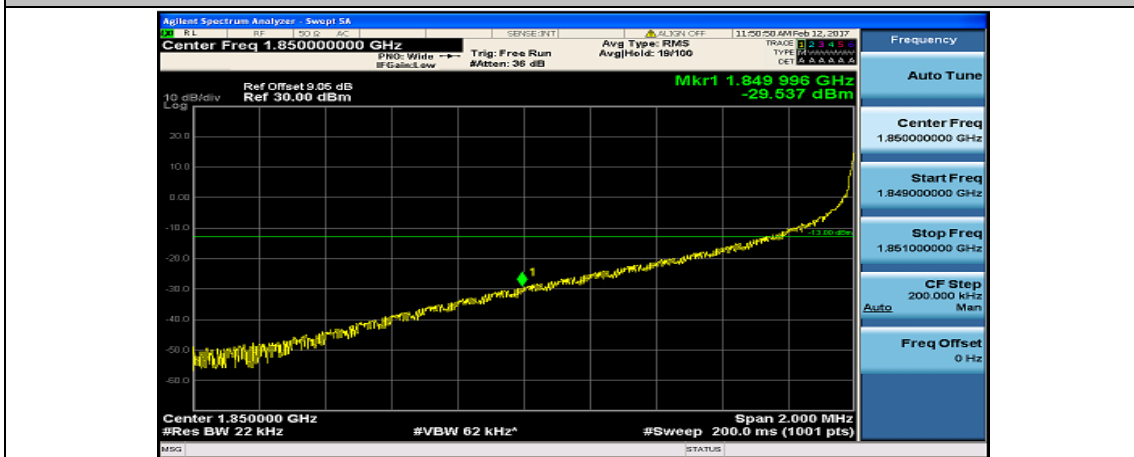

(Channel Bandwidth:20 MHz)_HCH_QPSK_50RB#25

(Channel Bandwidth:20 MHz)_HCH_QPSK_50RB#50

(Channel Bandwidth:20 MHz)_HCH_QPSK_100RB#0

(Channel Bandwidth:20 MHz)_LCH_16QAM_1RB#0

(Channel Bandwidth:20 MHz)_LCH_16QAM_1RB#49