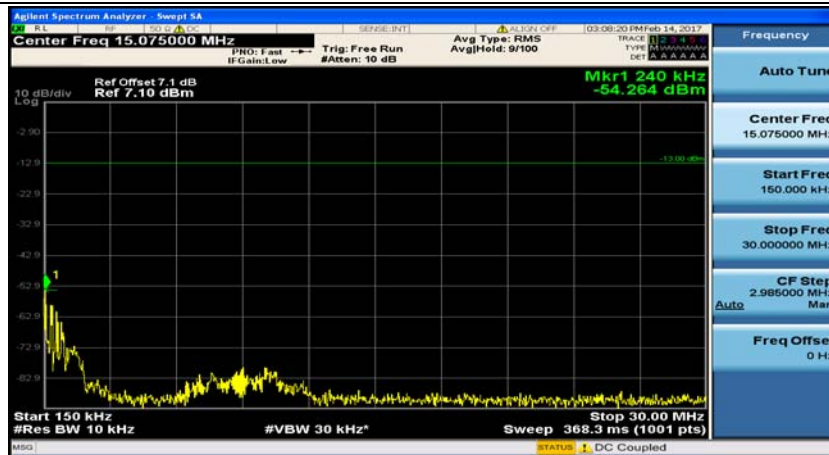

(Channel Bandwidth: 1.4 MHz)_MCH_QPSK_1RB#3

(Channel Bandwidth: 1.4 MHz)_HCH_QPSK_1RB#0

(Channel Bandwidth: 1.4 MHz)_HCH_QPSK_1RB#3

(Channel Bandwidth: 1.4 MHz)_LCH_16QAM_1RB#0

(Channel Bandwidth: 1.4 MHz)_LCH_16QAM_1RB#3