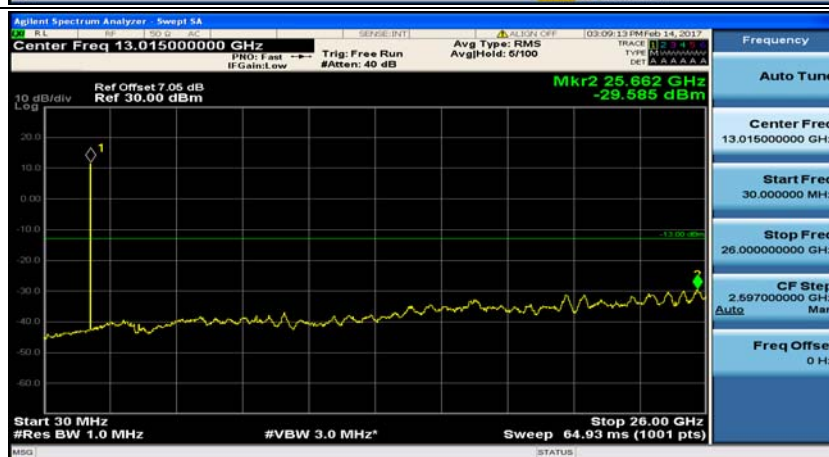

(Channel Bandwidth:20 MHz)_HCH_16QAM_50RB#50

(Channel Bandwidth:20 MHz)_HCH_16QAM_100RB#0

Appendix E: Conducted Spurious Emission

Test Graphs

Channel Bandwidth: 1.4 MHz

(Channel Bandwidth: 1.4 MHz)_MCH_QPSK_1RB#0