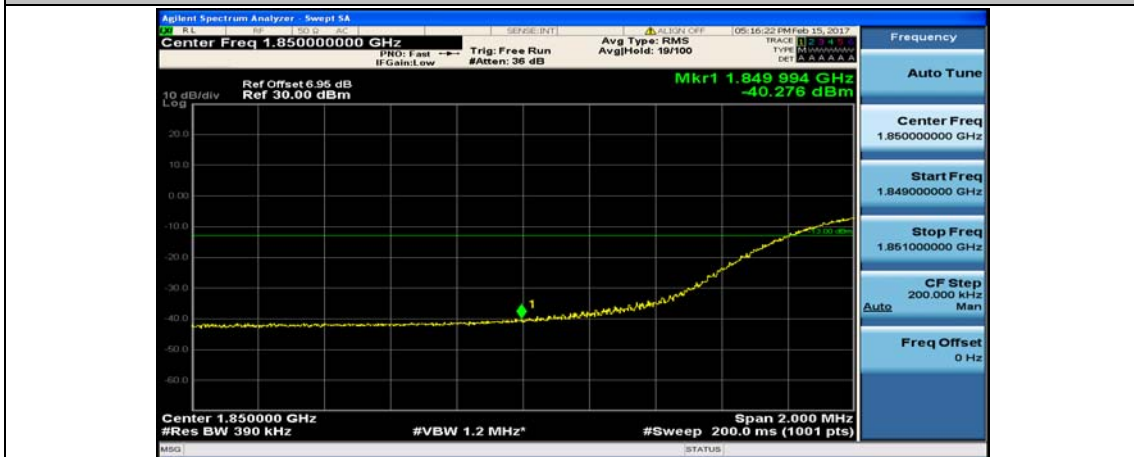

(Channel Bandwidth:20 MHz)_LCH_QPSK_100RB#0