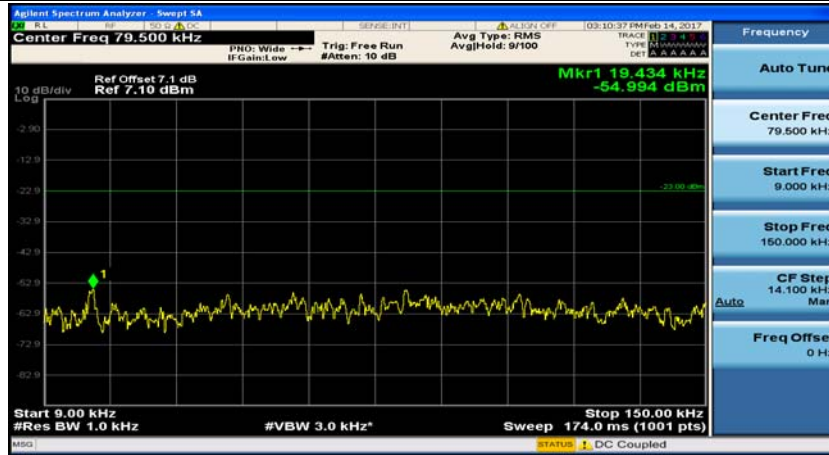

(Channel Bandwidth: 1.4 MHz)_HCH_QPSK_1RB#0