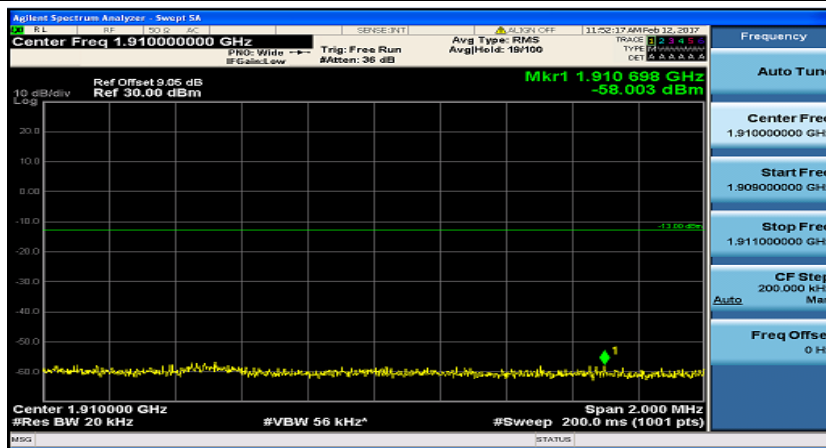

(Channel Bandwidth:20 MHz)_HCH_QPSK_1RB#49