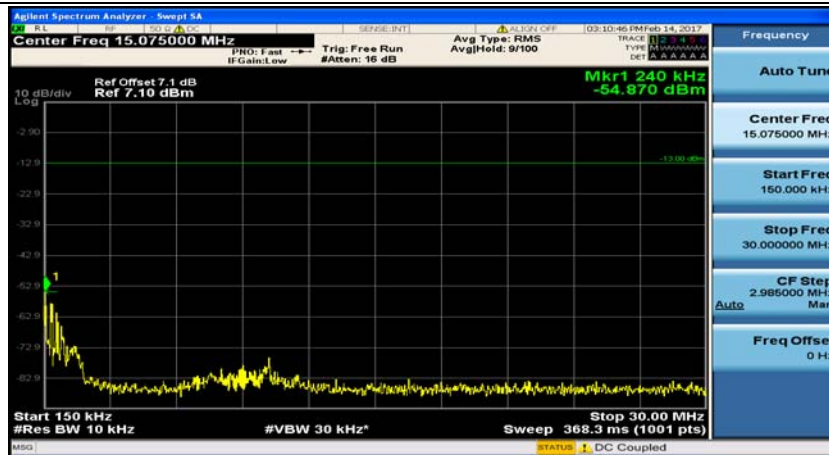

(Channel Bandwidth: 1.4 MHz)_HCH_QPSK_1RB#0