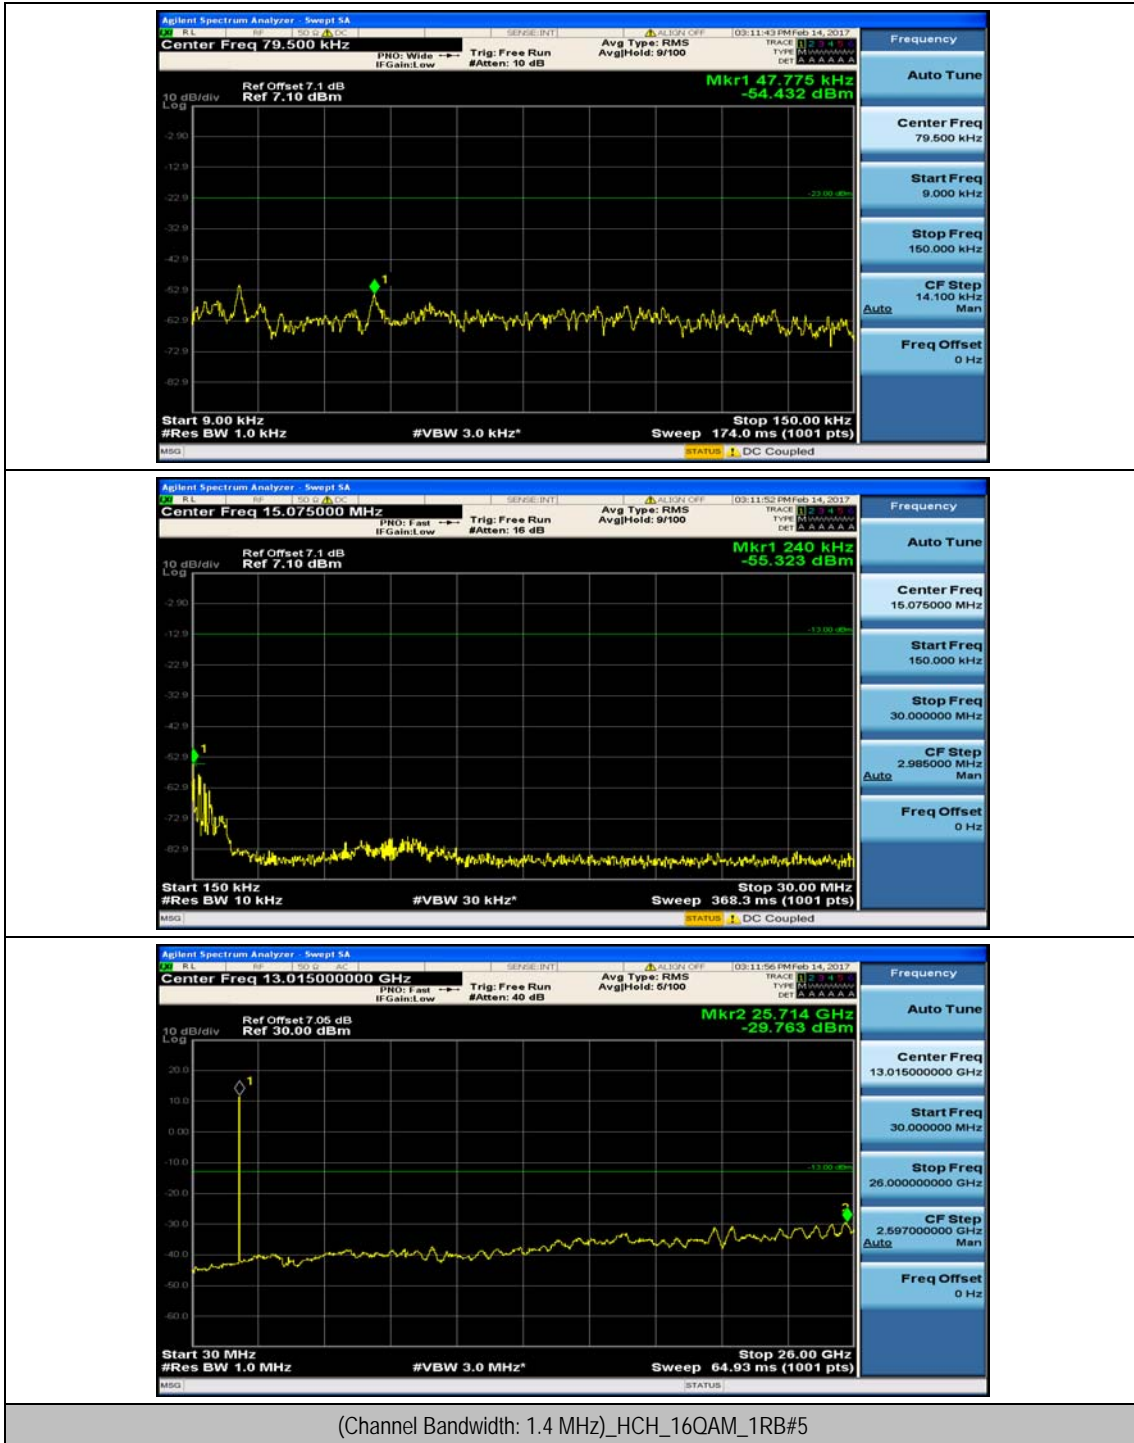

(Channel Bandwidth: 1.4 MHz)_MCH_16QAM_1RB#0

(Channel Bandwidth: 1.4 MHz)_MCH_16QAM_1RB#3

(Channel Bandwidth: 1.4 MHz)_HCH_16QAM_1RB#0

(Channel Bandwidth: 1.4 MHz)_HCH_16QAM_1RB#3

Channel Bandwidth: 3 MHz