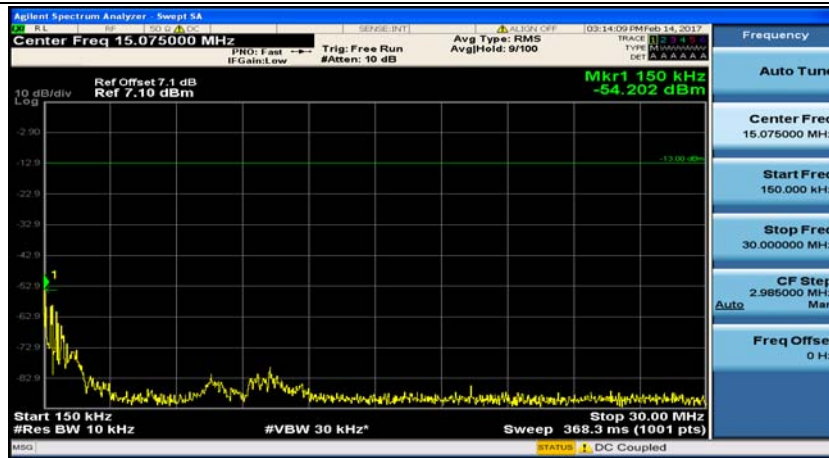

(Channel Bandwidth: 3 MHz)_MCH_QPSK_1RB#0

(Channel Bandwidth: 3 MHz)_MCH_QPSK_1RB#7