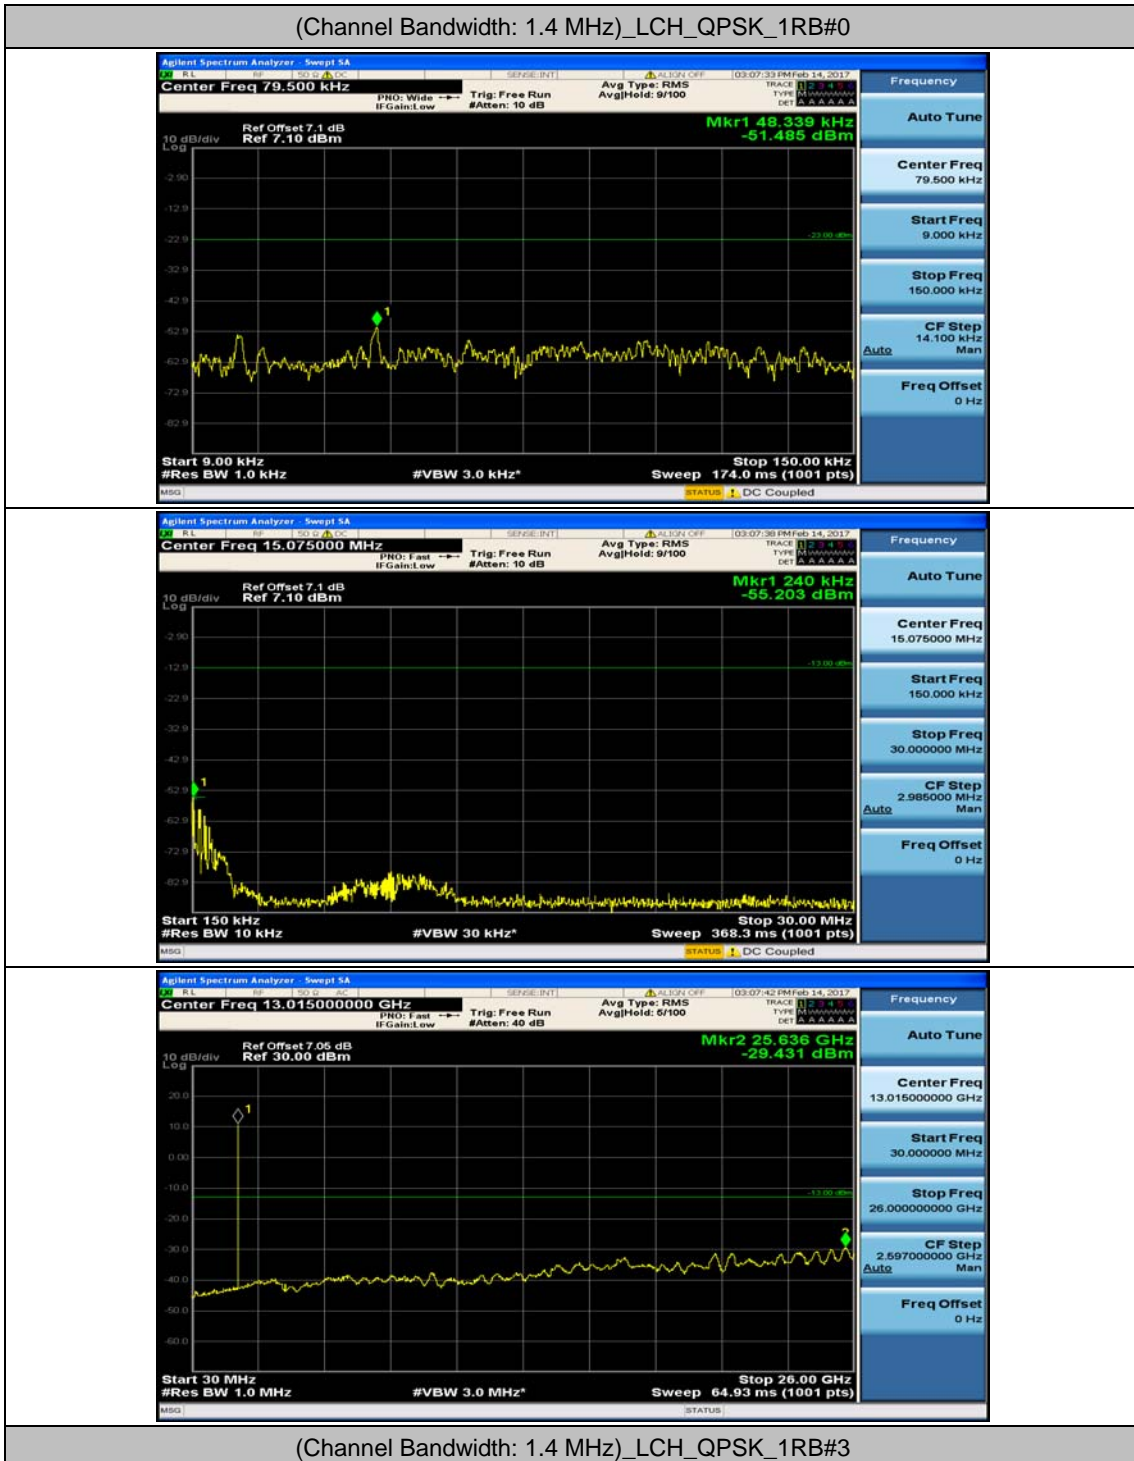

(Channel Bandwidth:20 MHz)_HCH_16QAM_50RB#50

(Channel Bandwidth:20 MHz)_HCH_16QAM_100RB#0

Appendix E: Conducted Spurious Emission

Test Graphs

Channel Bandwidth: 1.4 MHz

(Channel Bandwidth: 1.4 MHz)_MCH_QPSK_1RB#0