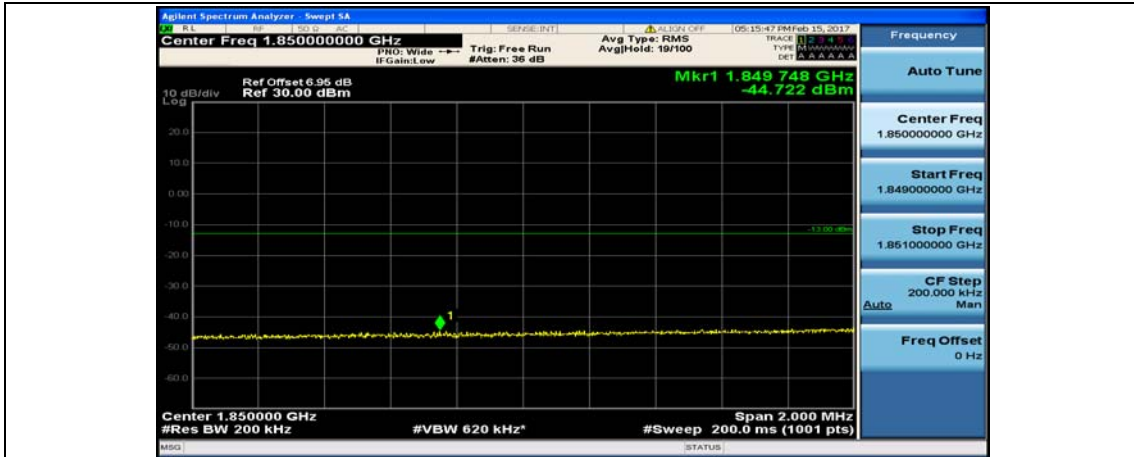

Channel Bandwidth: 20 MHz

(Channel Bandwidth:20 MHz)_LCH_QPSK_1RB#49

(Channel Bandwidth:20 MHz)_LCH_QPSK_1RB#99

(Channel Bandwidth:20 MHz)_LCH_QPSK_50RB#0

(Channel Bandwidth:20 MHz)_LCH_QPSK_50RB#25

(Channel Bandwidth:20 MHz)_LCH_QPSK_50RB#50