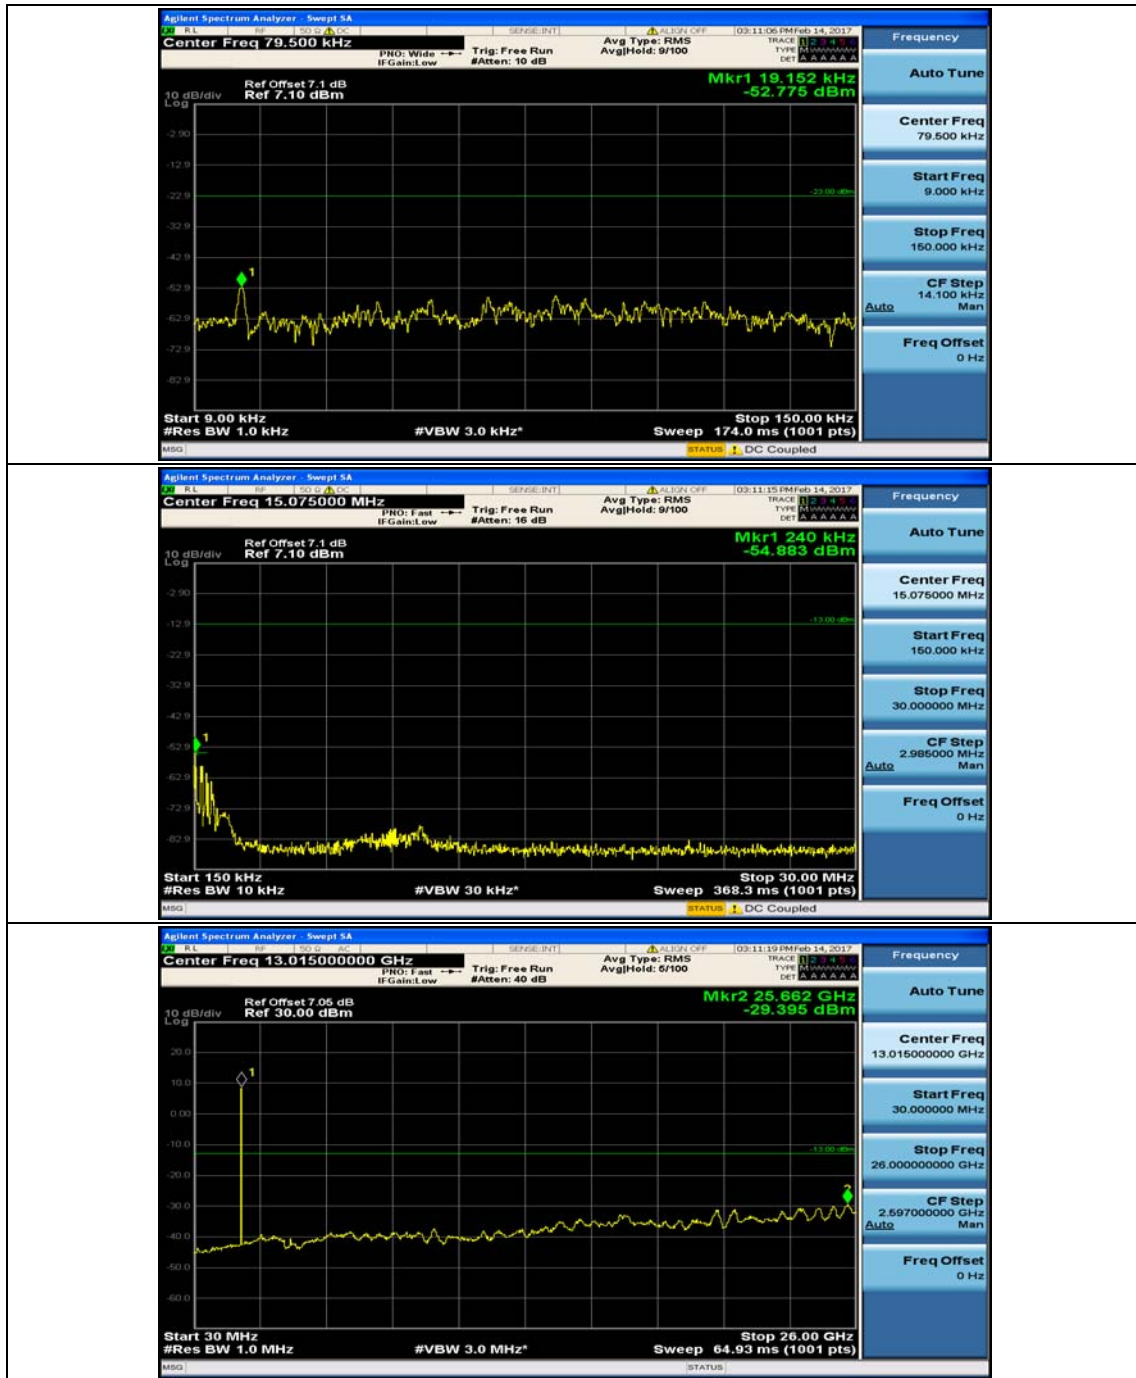

(Channel Bandwidth: 1.4 MHz)_MCH_QPSK_1RB#3

(Channel Bandwidth: 1.4 MHz)_HCH_QPSK_1RB#0

(Channel Bandwidth: 1.4 MHz)_HCH_QPSK_1RB#3

(Channel Bandwidth: 1.4 MHz)_LCH_16QAM_1RB#0

(Channel Bandwidth: 1.4 MHz)_LCH_16QAM_1RB#3