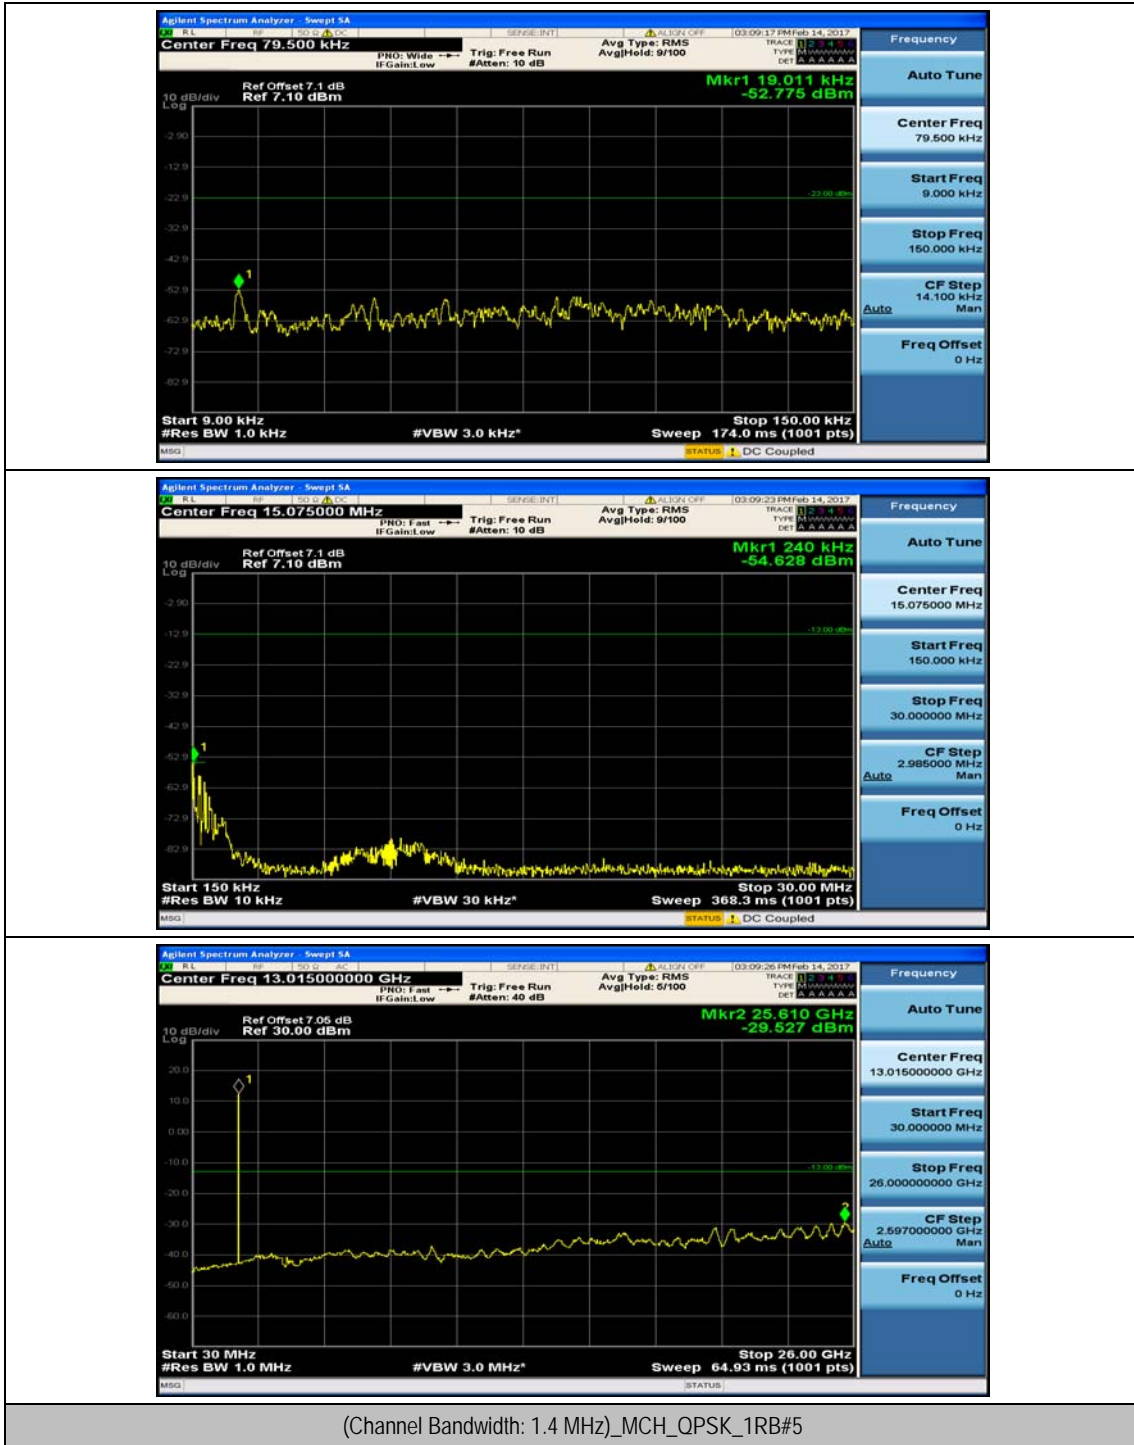

(Channel Bandwidth: 1.4 MHz)_MCH_QPSK_1RB#3