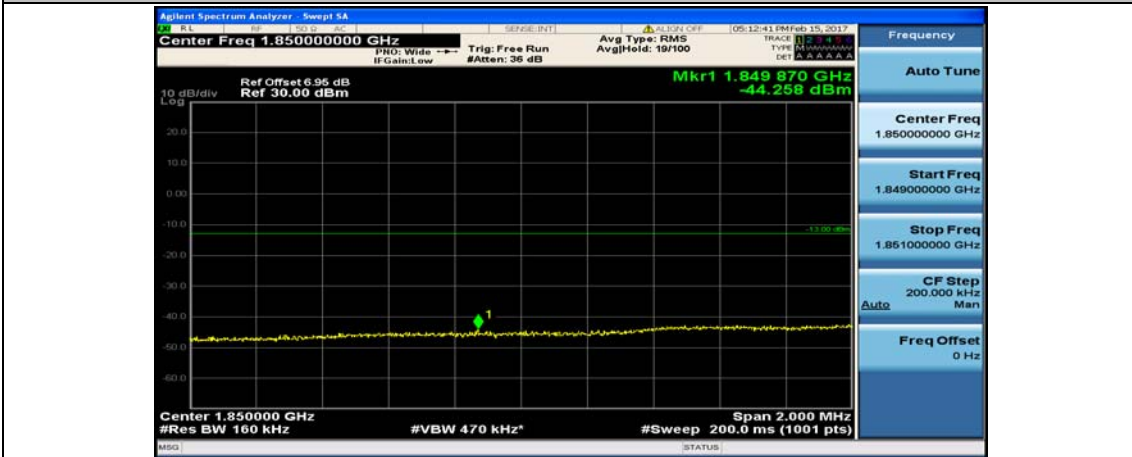

Channel Bandwidth: 10 MHz_HCH_16QAM_25RB#25

Channel Bandwidth: 10 MHz_HCH_16QAM_50RB#0

Channel Bandwidth: 15 MHz

(Channel Bandwidth:15 MHz)_LCH_QPSK_1RB#0

(Channel Bandwidth:15 MHz)_LCH_QPSK_1RB#37

(Channel Bandwidth:15 MHz)_LCH_QPSK_1RB#74

(Channel Bandwidth:15 MHz)_LCH_QPSK_37RB#0

(Channel Bandwidth:15 MHz)_LCH_QPSK_37RB#18

(Channel Bandwidth:15 MHz)_LCH_QPSK_37RB#38

(Channel Bandwidth:15 MHz)_LCH_QPSK_75RB#0

(Channel Bandwidth:15 MHz)_HCH_QPSK_1RB#0