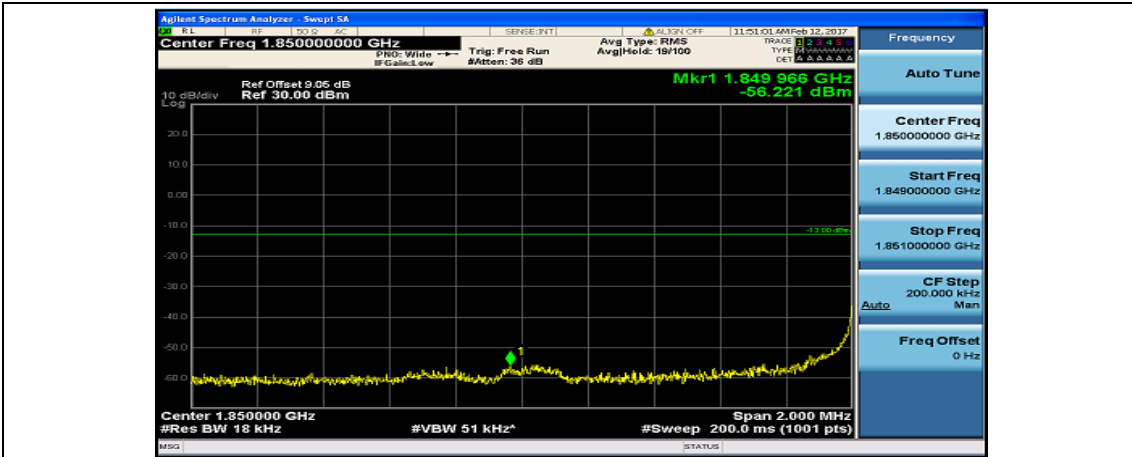

(Channel Bandwidth:20 MHz)_LCH_16QAM_1RB#99