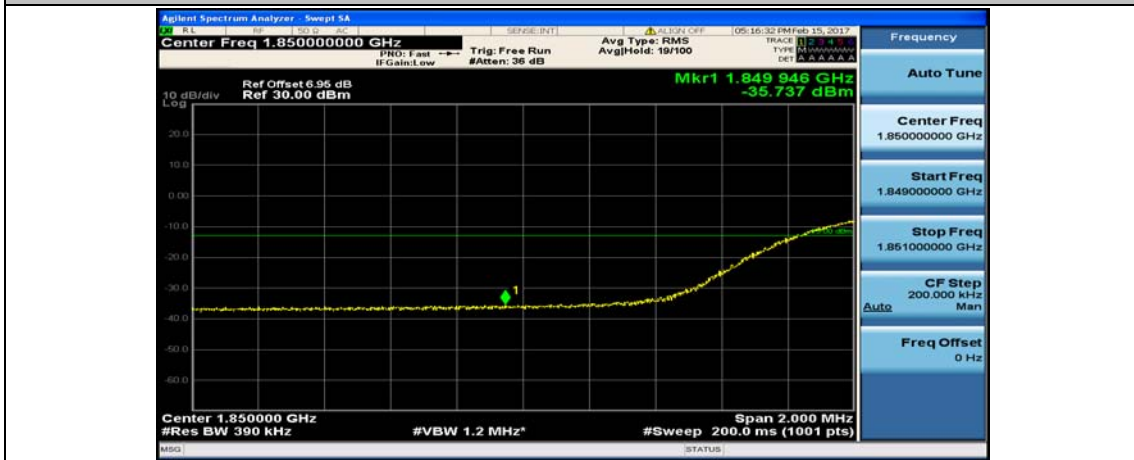

(Channel Bandwidth:20 MHz)_LCH_16QAM_1RB#99

(Channel Bandwidth:20 MHz)_LCH_16QAM_50RB#0

(Channel Bandwidth:20 MHz)_LCH_16QAM_50RB#25

(Channel Bandwidth:20 MHz)_LCH_16QAM_50RB#50

(Channel Bandwidth:20 MHz)_LCH_16QAM_100RB#0