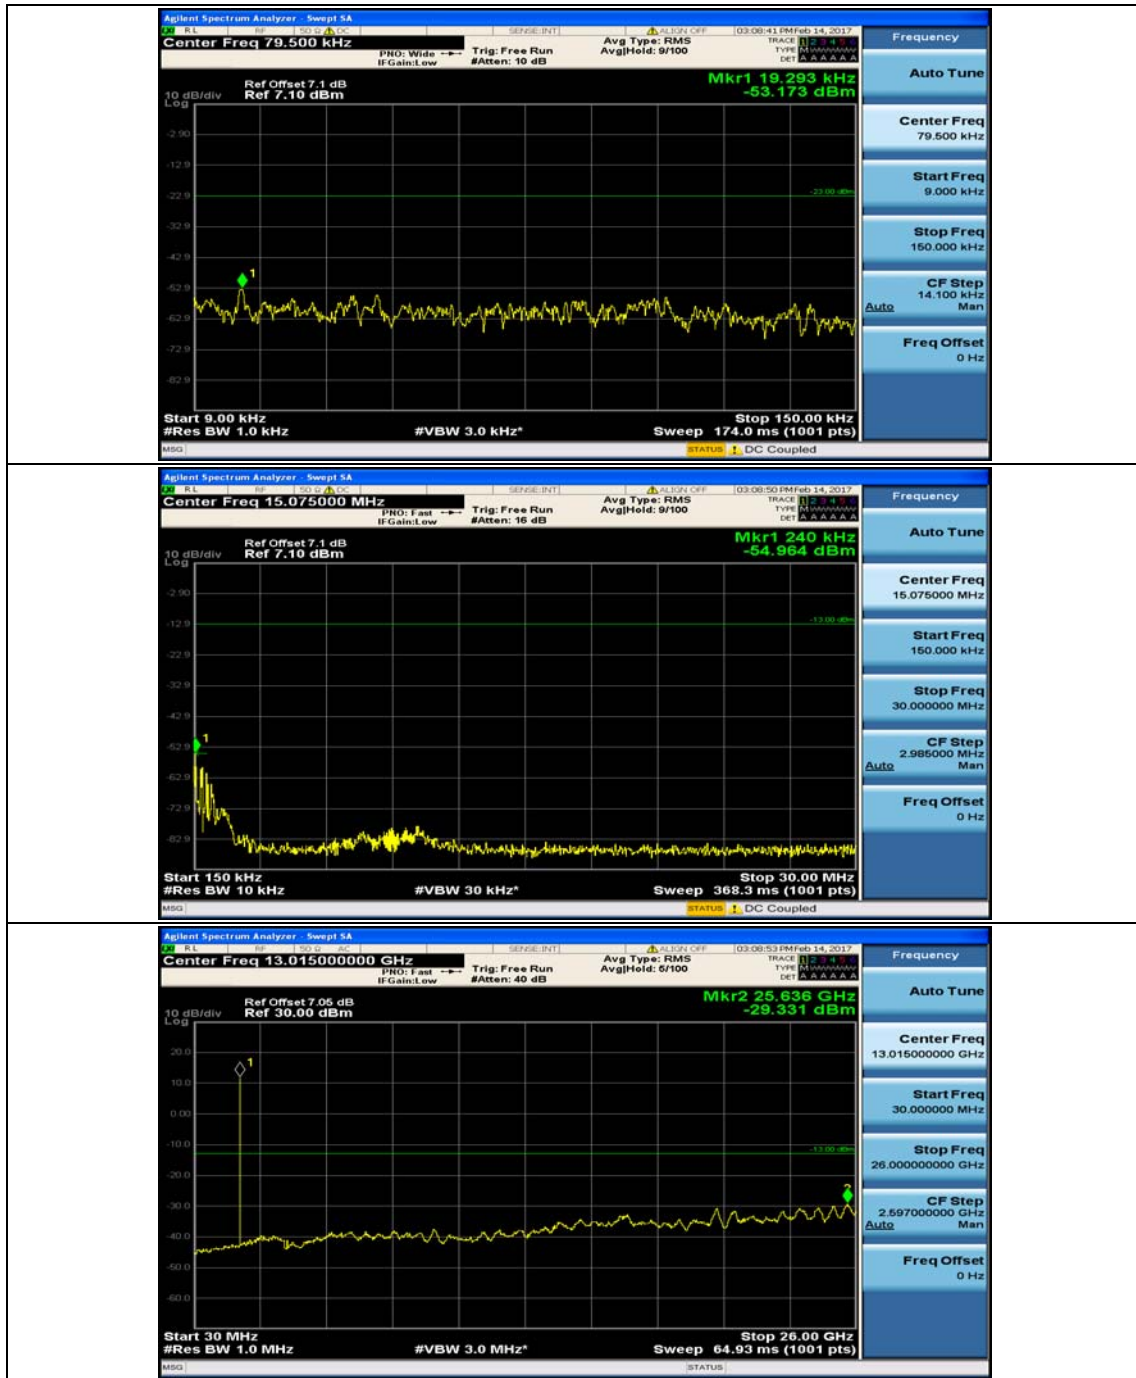

(Channel Bandwidth: 1.4 MHz)_MCH_QPSK_1RB#3

(Channel Bandwidth: 1.4 MHz)_HCH_QPSK_1RB#0

(Channel Bandwidth: 1.4 MHz)_HCH_QPSK_1RB#3

(Channel Bandwidth: 1.4 MHz)_LCH_16QAM_1RB#0

(Channel Bandwidth: 1.4 MHz)_LCH_16QAM_1RB#3