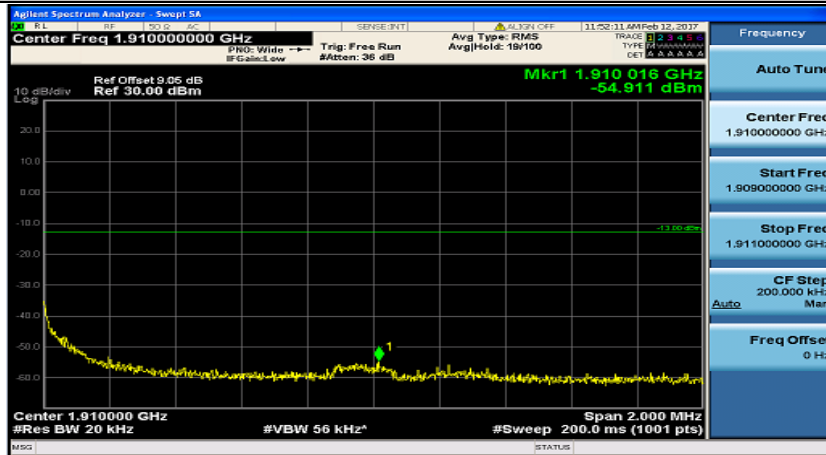

(Channel Bandwidth:20 MHz)_HCH_QPSK_1RB#0