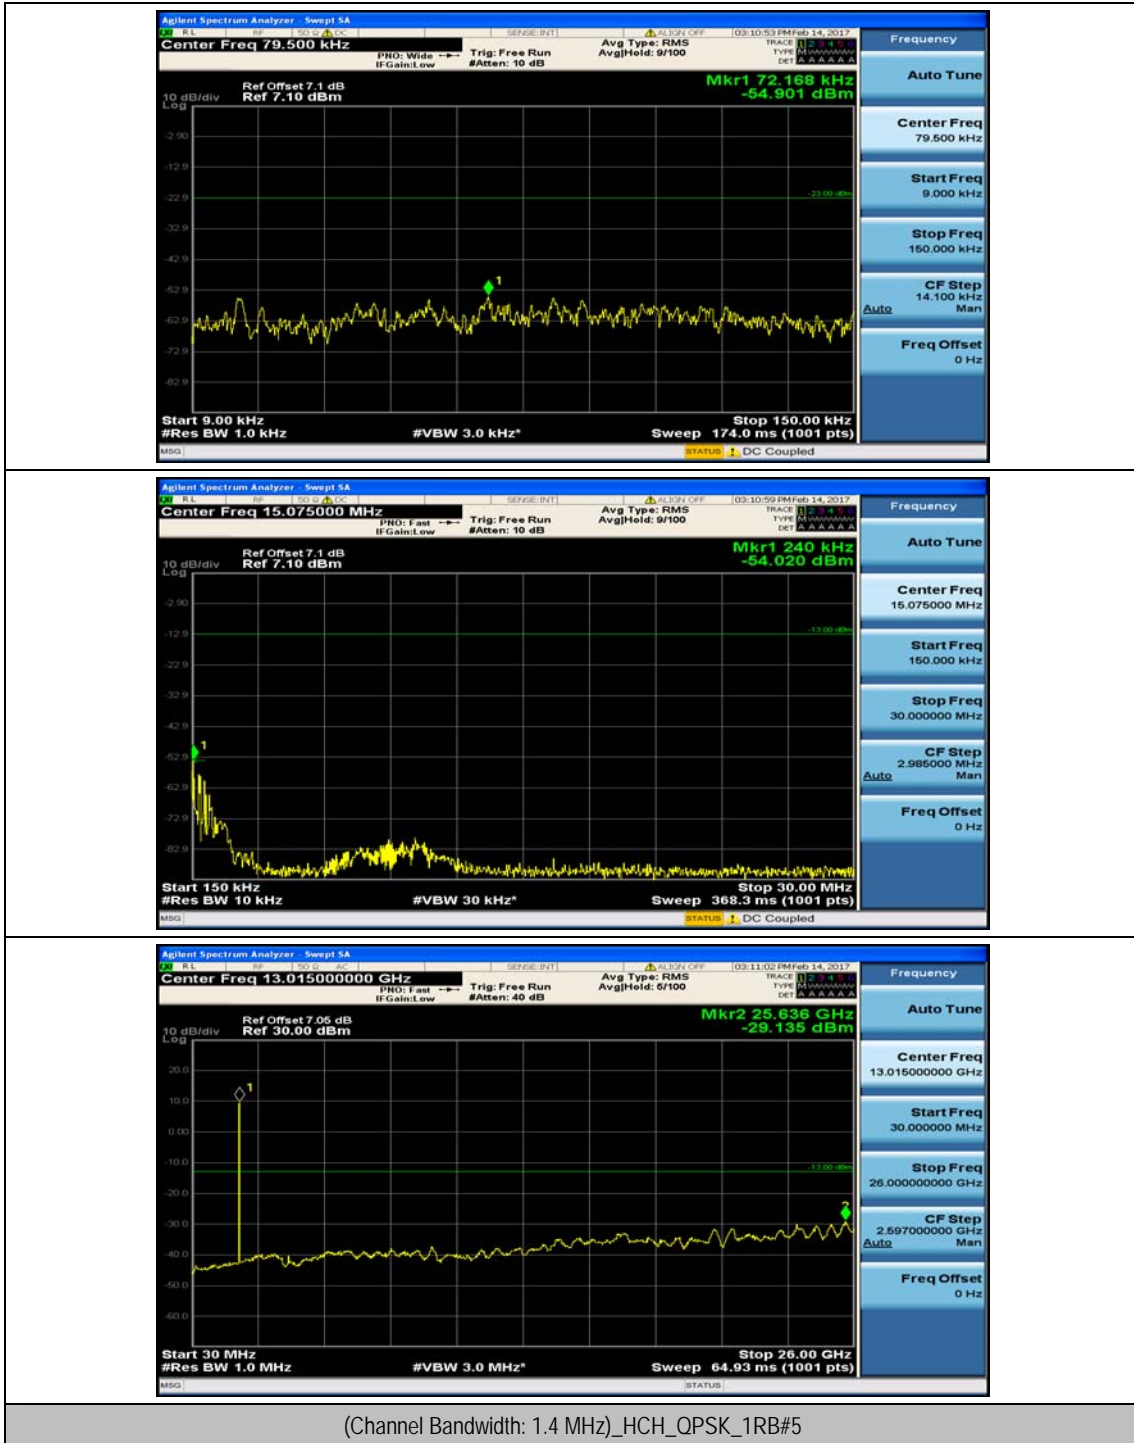

(Channel Bandwidth: 1.4 MHz)_MCH_QPSK_1RB#3

(Channel Bandwidth: 1.4 MHz)_HCH_QPSK_1RB#0

(Channel Bandwidth: 1.4 MHz)_HCH_QPSK_1RB#3

(Channel Bandwidth: 1.4 MHz)_LCH_16QAM_1RB#0

(Channel Bandwidth: 1.4 MHz)_LCH_16QAM_1RB#3