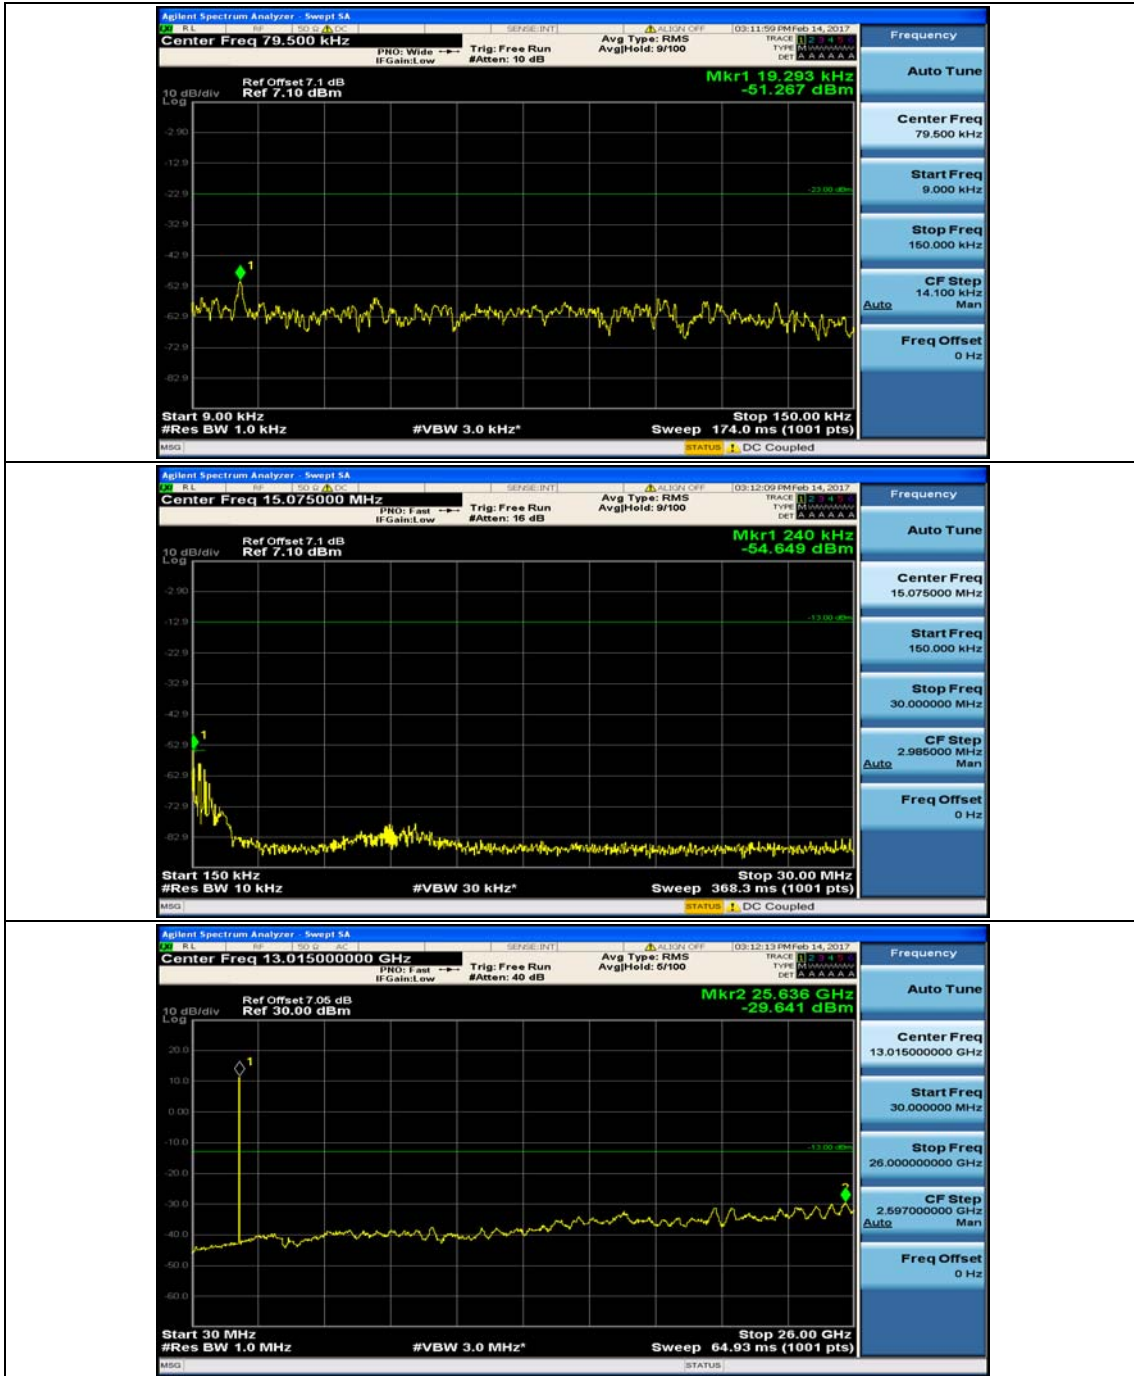

(Channel Bandwidth: 1.4 MHz)_MCH_16QAM_1RB#0

(Channel Bandwidth: 1.4 MHz)_MCH_16QAM_1RB#3

(Channel Bandwidth: 1.4 MHz)_HCH_16QAM_1RB#0

(Channel Bandwidth: 1.4 MHz)_HCH_16QAM_1RB#3

Channel Bandwidth: 3 MHz