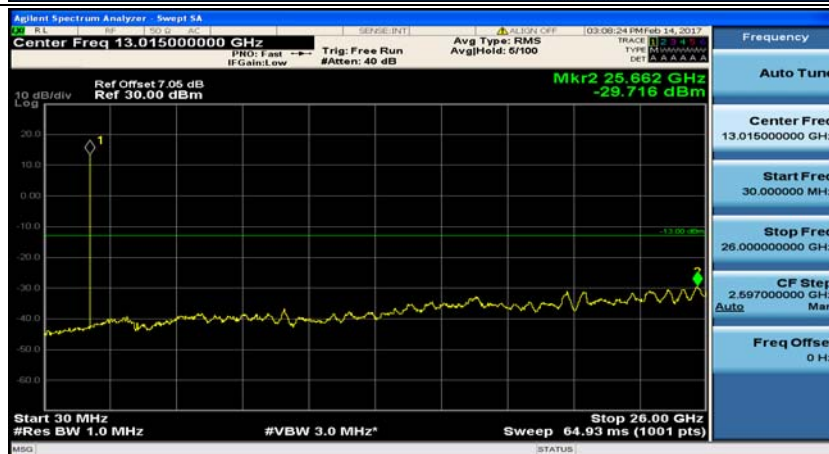

(Channel Bandwidth: 1.4 MHz)_MCH_QPSK_1RB#3

(Channel Bandwidth: 1.4 MHz)_HCH_QPSK_1RB#0

(Channel Bandwidth: 1.4 MHz)_HCH_QPSK_1RB#3

(Channel Bandwidth: 1.4 MHz)_LCH_16QAM_1RB#0

(Channel Bandwidth: 1.4 MHz)_LCH_16QAM_1RB#3