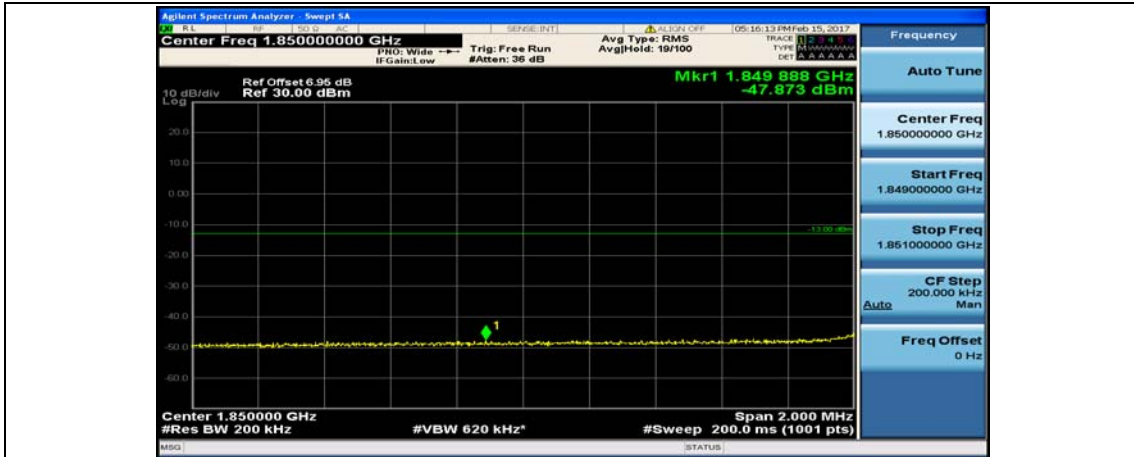

(Channel Bandwidth:20 MHz)_LCH_16QAM_1RB#99

(Channel Bandwidth:20 MHz)_LCH_16QAM_50RB#0

(Channel Bandwidth:20 MHz)_LCH_16QAM_50RB#25

(Channel Bandwidth:20 MHz)_LCH_16QAM_50RB#50

(Channel Bandwidth:20 MHz)_LCH_16QAM_100RB#0