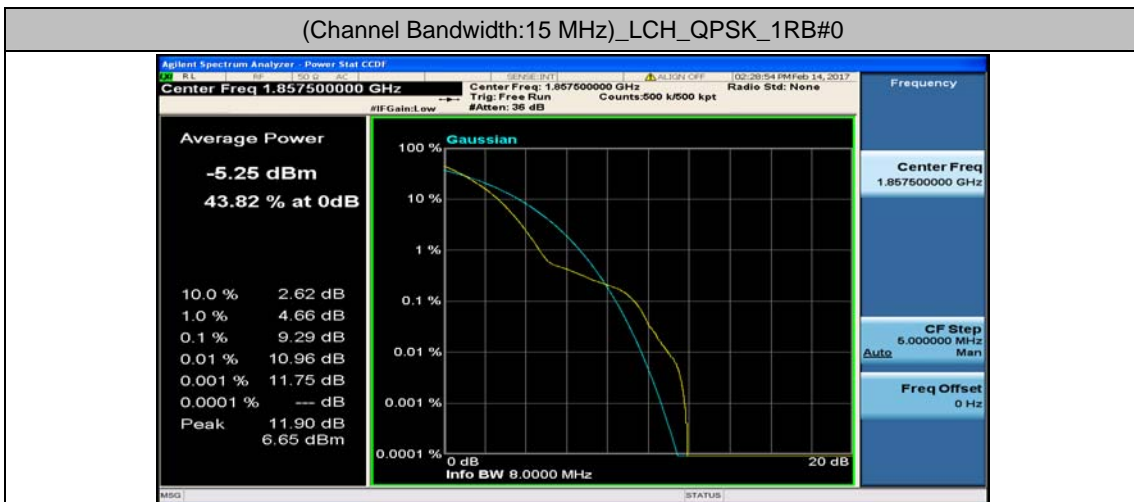

Channel Bandwidth: 10 MHz_HCH_16QAM_1RB#0

Channel Bandwidth: 10 MHz_HCH_16QAM_1RB#24

Channel Bandwidth: 10 MHz_HCH_16QAM_1RB#49

Channel Bandwidth: 10 MHz_HCH_16QAM_25RB#0

Channel Bandwidth: 15 MHz

(Channel Bandwidth:15 MHz)_LCH_QPSK_1RB#0