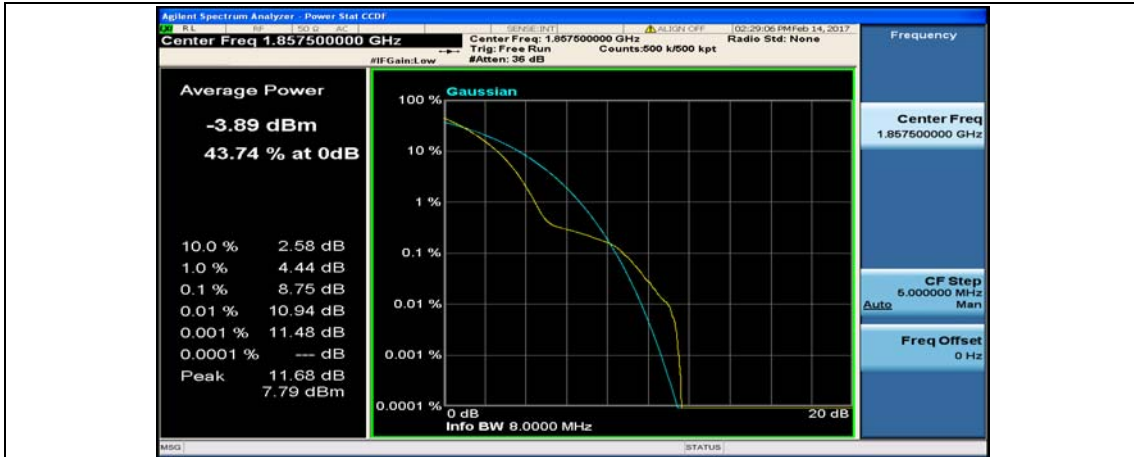

(Channel Bandwidth:15 MHz)_LCH_QPSK_1RB#74