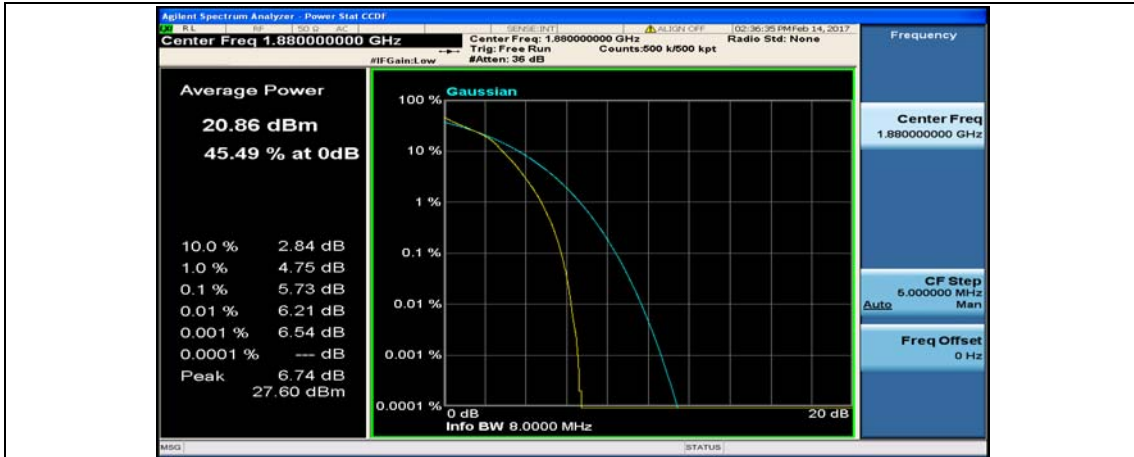

(Channel Bandwidth:20 MHz)_MCH_16QAM_1RB#49

(Channel Bandwidth:20 MHz)_MCH_16QAM_1RB#99

(Channel Bandwidth:20 MHz)_MCH_16QAM_50RB#0

(Channel Bandwidth:20 MHz)_MCH_16QAM_50RB#25

(Channel Bandwidth:20 MHz)_MCH_16QAM_50RB#0