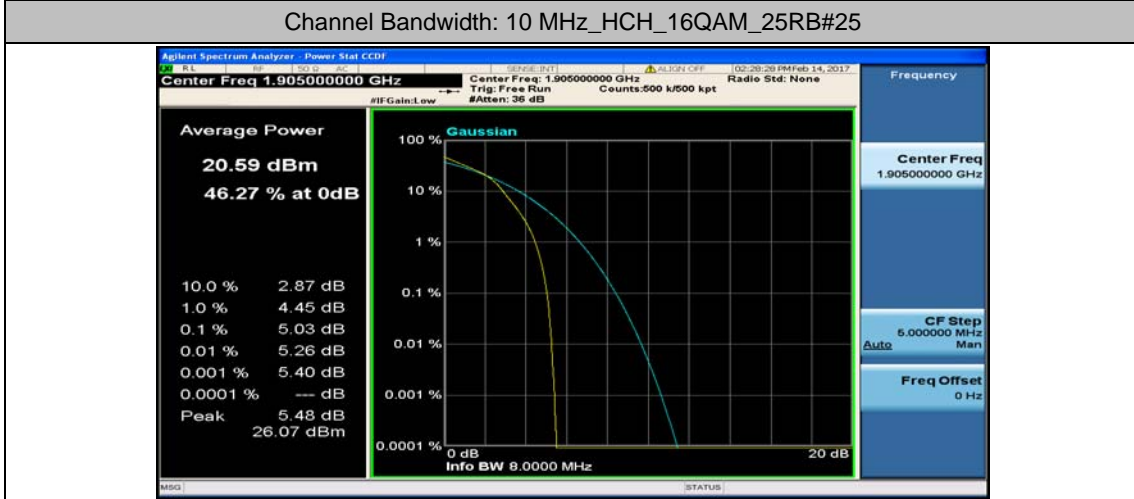

Channel Bandwidth: 10 MHz_HCH_16QAM_1RB#0

Channel Bandwidth: 10 MHz_HCH_16QAM_1RB#24

Channel Bandwidth: 10 MHz_HCH_16QAM_1RB#49

Channel Bandwidth: 10 MHz_HCH_16QAM_25RB#0

Channel Bandwidth: 15 MHz

(Channel Bandwidth:15 MHz)_LCH_QPSK_1RB#0