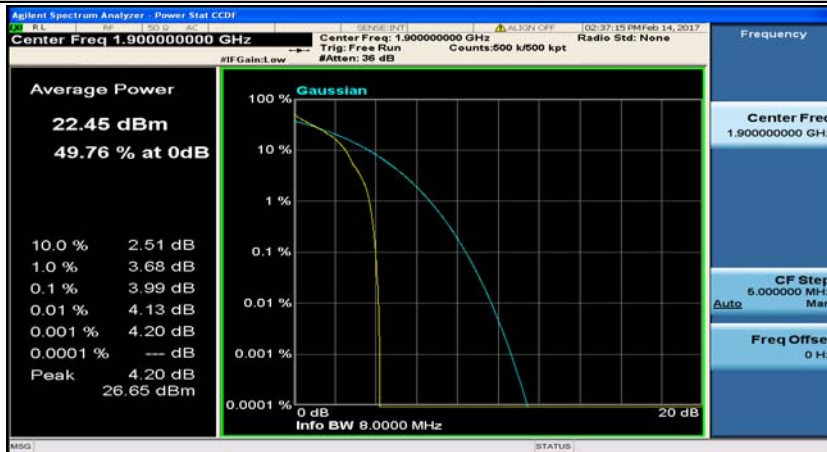

(Channel Bandwidth:20 MHz)_HCH_QPSK_1RB#49