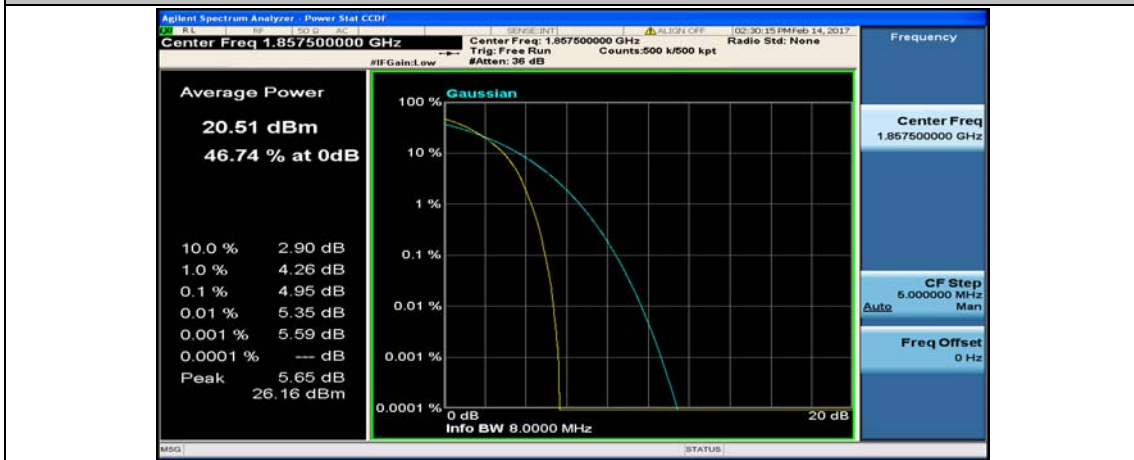

(Channel Bandwidth:15 MHz)_LCH_QPSK_75RB#0