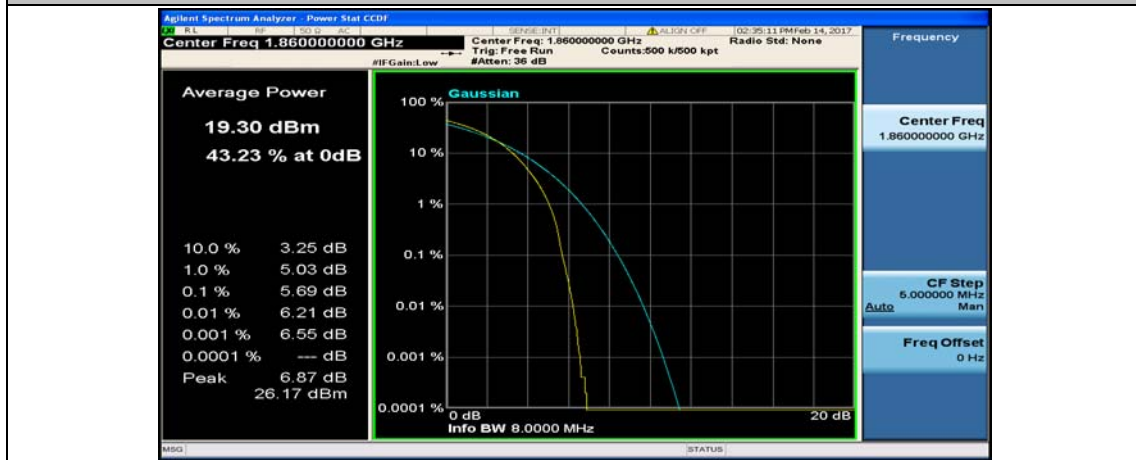

(Channel Bandwidth:20 MHz)_LCH_QPSK_100RB#0