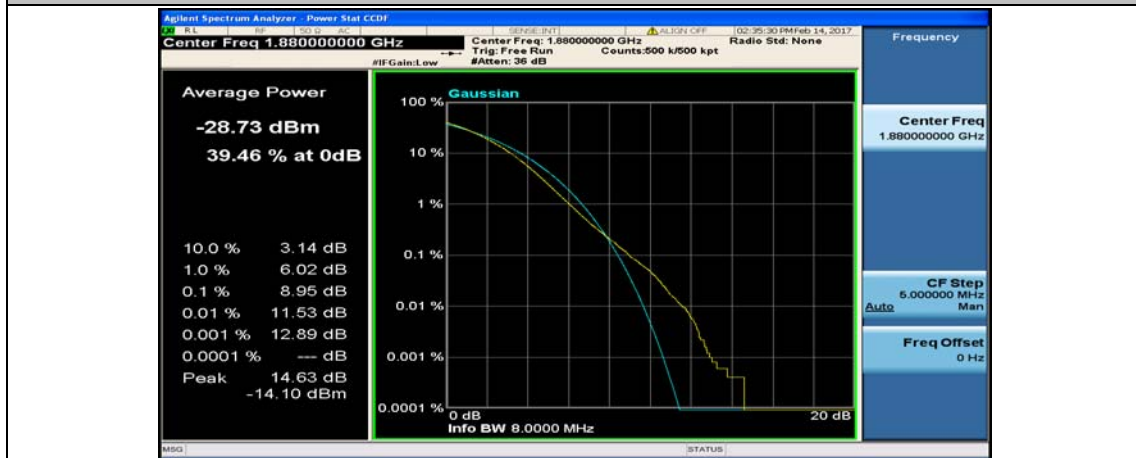

(Channel Bandwidth:20 MHz)_LCH_QPSK_50RB#25

(Channel Bandwidth:20 MHz)_LCH_QPSK_50RB#50

(Channel Bandwidth:20 MHz)_LCH_QPSK_100RB#0

(Channel Bandwidth:20 MHz)_MCH_QPSK_1RB#0

(Channel Bandwidth:20 MHz)_MCH_QPSK_1RB#49