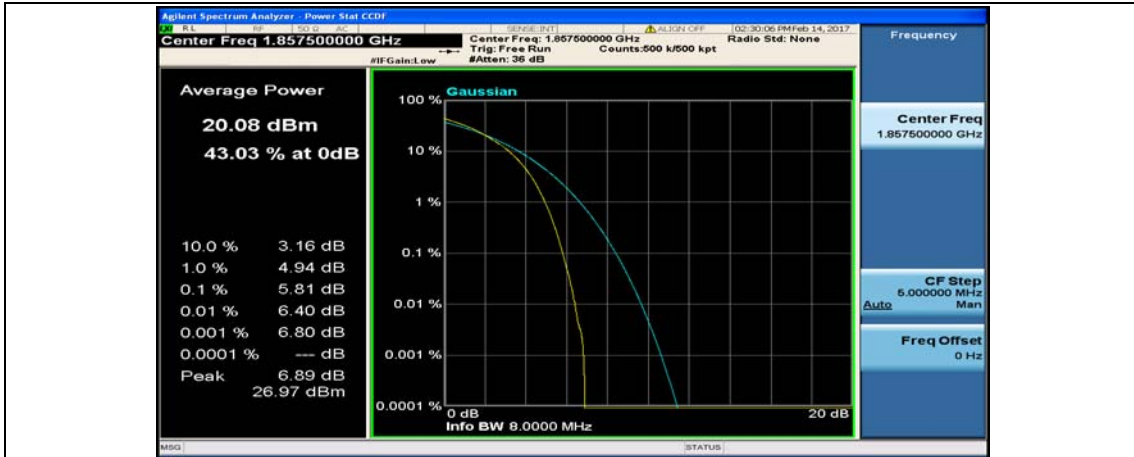

(Channel Bandwidth:15 MHz)_LCH_16QAM_37RB#38