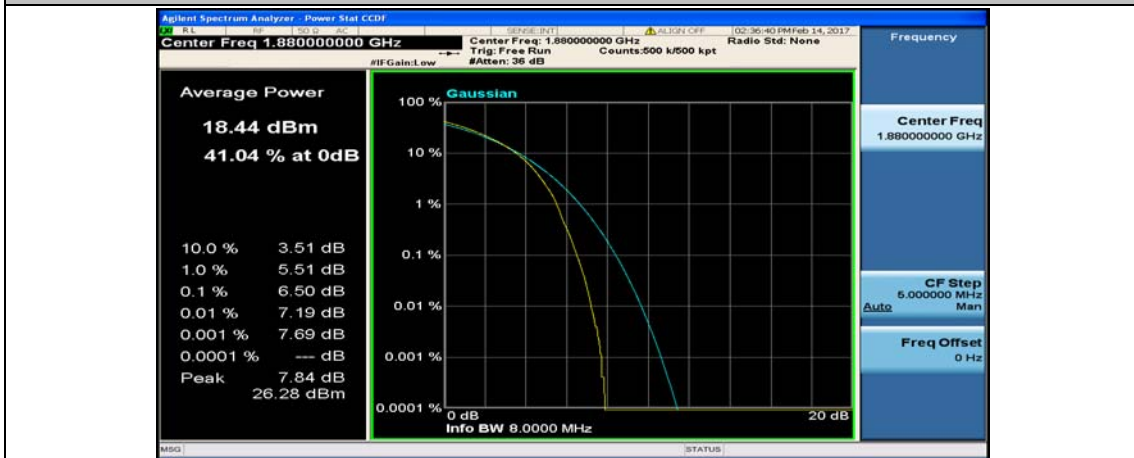

(Channel Bandwidth:20 MHz)_MCH_16QAM_1RB#49

(Channel Bandwidth:20 MHz)_MCH_16QAM_1RB#99

(Channel Bandwidth:20 MHz)_MCH_16QAM_50RB#0

(Channel Bandwidth:20 MHz)_MCH_16QAM_50RB#25

(Channel Bandwidth:20 MHz)_MCH_16QAM_50RB#0