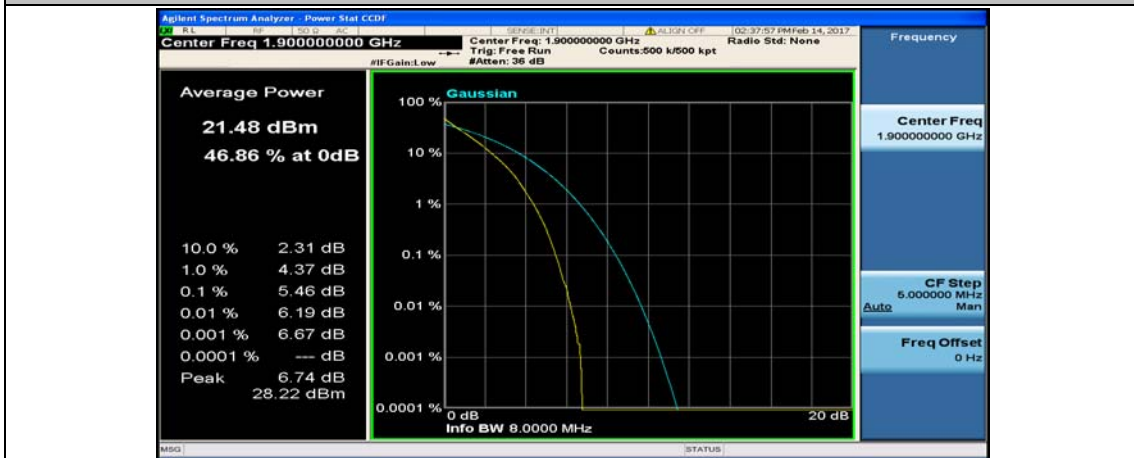

(Channel Bandwidth:20 MHz)_HCH_QPSK_1RB#0

(Channel Bandwidth:20 MHz)_HCH_QPSK_1RB#49

(Channel Bandwidth:20 MHz)_HCH_QPSK_1RB#99

(Channel Bandwidth:20 MHz)_HCH_QPSK_50RB#0

(Channel Bandwidth:20 MHz)_HCH_QPSK_50RB#25