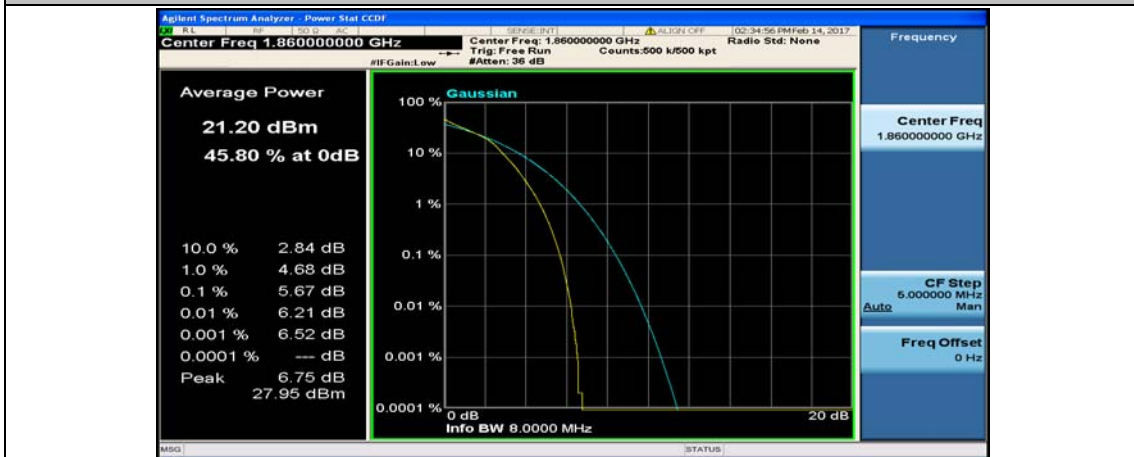

(Channel Bandwidth:20 MHz)_LCH_16QAM_50RB#25