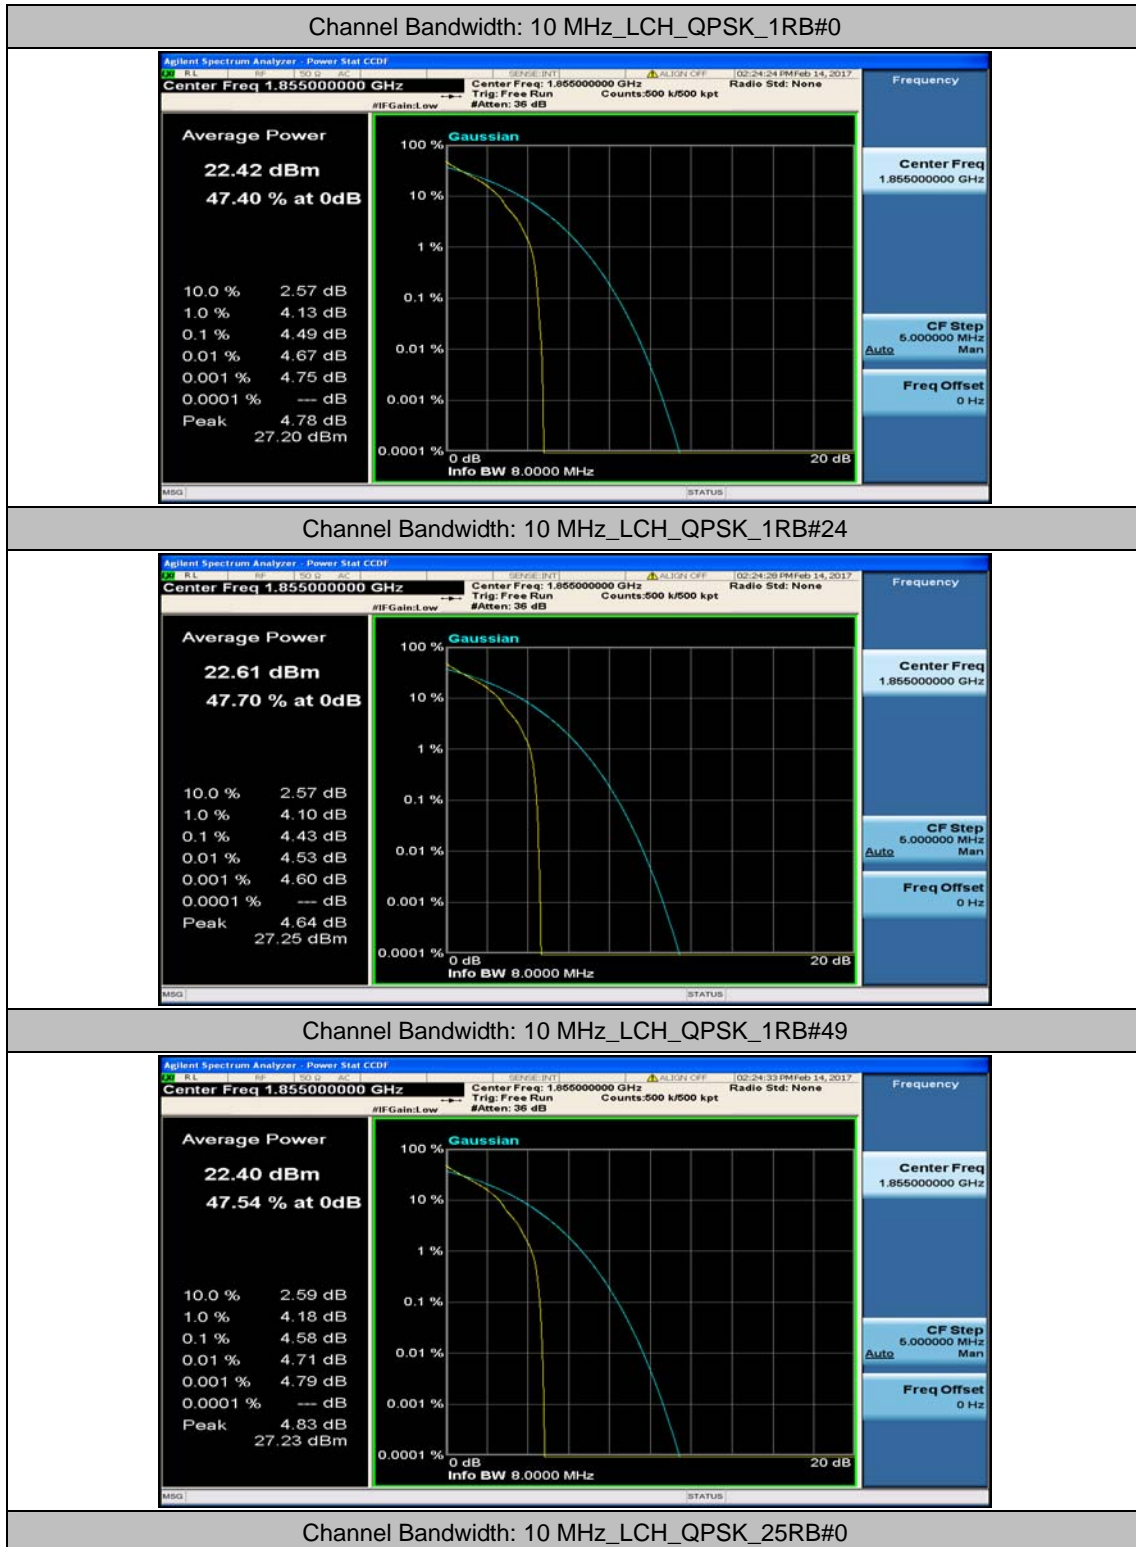

(Channel Bandwidth: 5 MHz)_HCH_16QAM_12RB#13

(Channel Bandwidth: 5 MHz)_HCH_16QAM_25RB#0

Channel Bandwidth: 10 MHz

Channel Bandwidth: 10 MHz_MCH_QPSK_1RB#0

Channel Bandwidth: 10 MHz_MCH_QPSK_1RB#24

Channel Bandwidth: 10 MHz_MCH_QPSK_1RB#49

Channel Bandwidth: 10 MHz_HCH_QPSK_1RB#0

Channel Bandwidth: 10 MHz_HCH_QPSK_1RB#24

Channel Bandwidth: 10 MHz_HCH_QPSK_1RB#49

Channel Bandwidth: 10 MHz_HCH_QPSK_25RB#0

Channel Bandwidth: 10 MHz_LCH_16QAM_1RB#0