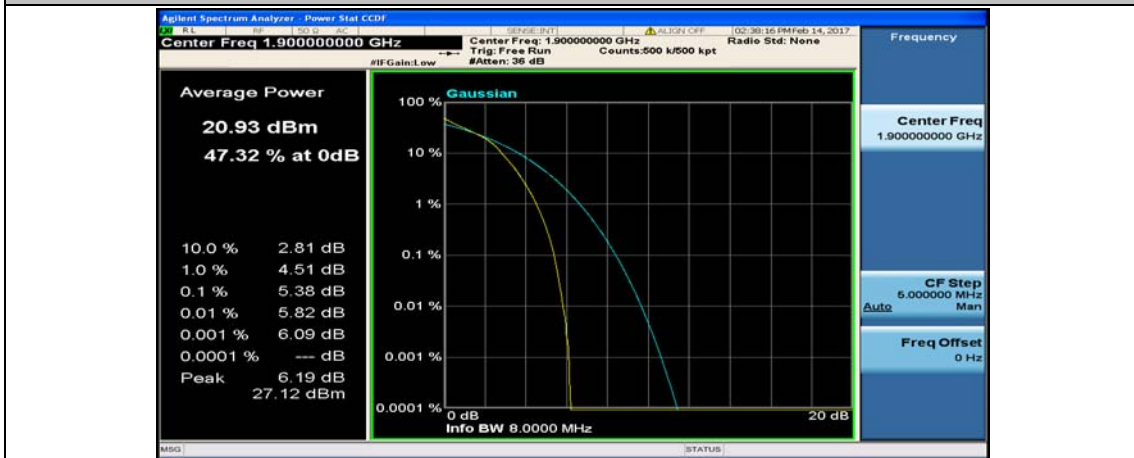

(Channel Bandwidth:20 MHz)_HCH_16QAM_50RB#25