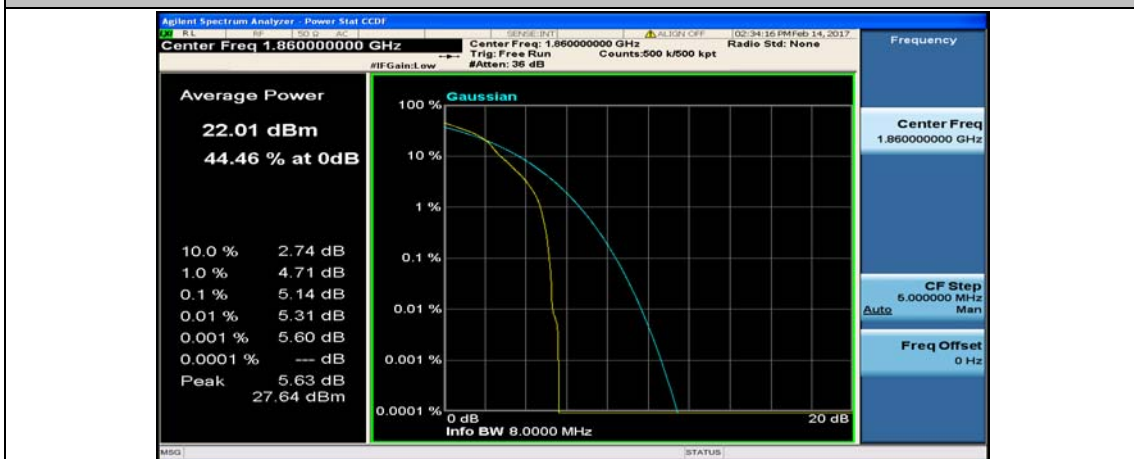

(Channel Bandwidth:20 MHz)_HCH_QPSK_50RB#50

(Channel Bandwidth:20 MHz)_HCH_QPSK_100RB#0

(Channel Bandwidth:20 MHz)_LCH_16QAM_1RB#0

(Channel Bandwidth:20 MHz)_LCH_16QAM_1RB#49

(Channel Bandwidth:20 MHz)_LCH_16QAM_1RB#99