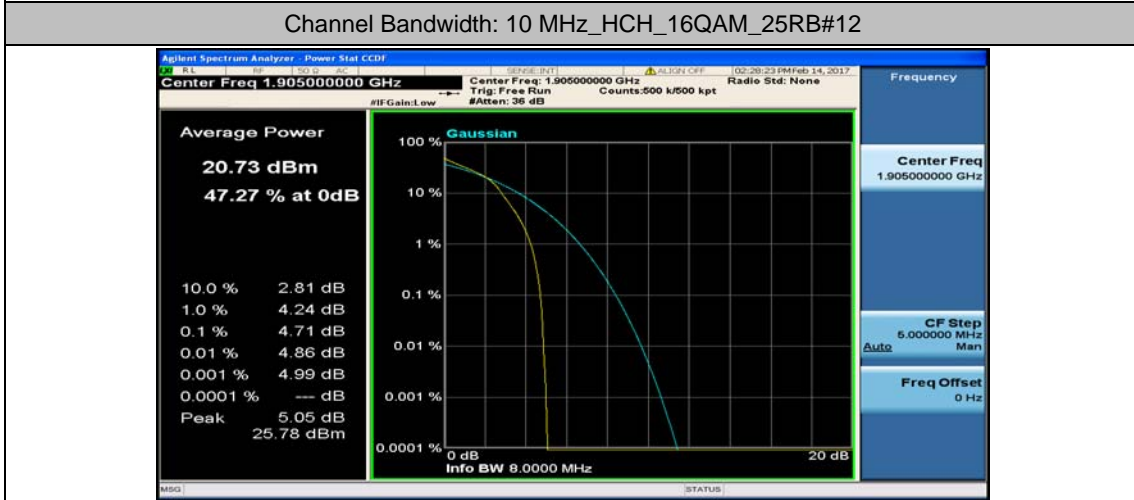

Channel Bandwidth: 10 MHz_HCH_16QAM_1RB#0

Channel Bandwidth: 10 MHz_HCH_16QAM_1RB#24

Channel Bandwidth: 10 MHz_HCH_16QAM_1RB#49

Channel Bandwidth: 10 MHz_HCH_16QAM_25RB#0

Channel Bandwidth: 15 MHz

(Channel Bandwidth:15 MHz)_LCH_QPSK_1RB#0