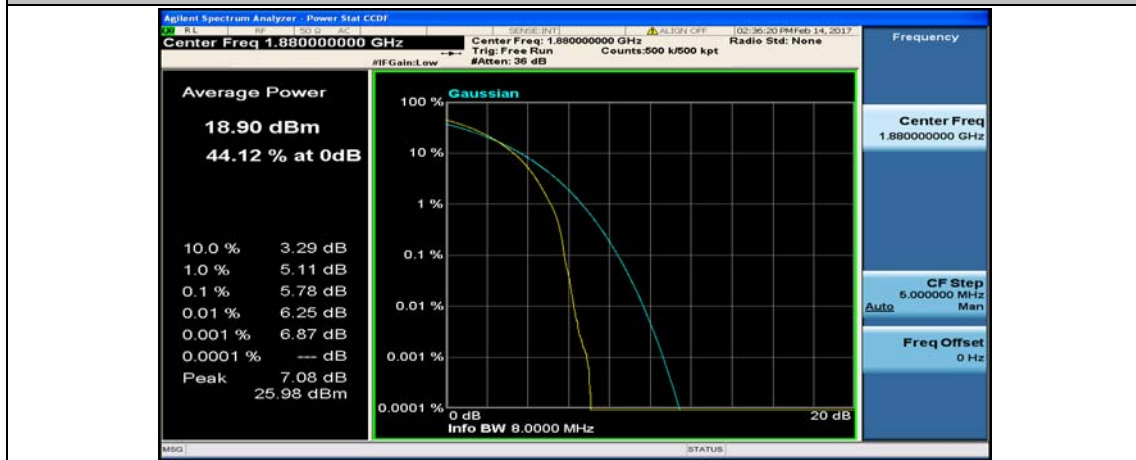

(Channel Bandwidth:20 MHz)_MCH_QPSK_1RB#99

(Channel Bandwidth:20 MHz)_MCH_QPSK_50RB#0

(Channel Bandwidth:20 MHz)_MCH_QPSK_50RB#25

(Channel Bandwidth:20 MHz)_MCH_QPSK_50RB#50

(Channel Bandwidth:20 MHz)_MCH_QPSK_100RB#0