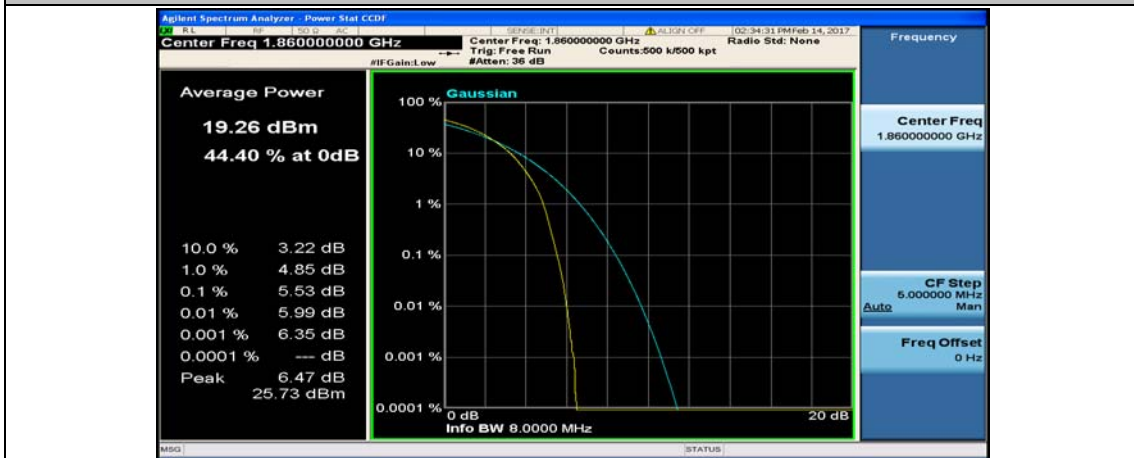

(Channel Bandwidth:15 MHz)_HCH_16QAM_75RB#0

Channel Bandwidth: 20 MHz

(Channel Bandwidth:20 MHz)_LCH_QPSK_1RB#0

(Channel Bandwidth:20 MHz)_LCH_QPSK_1RB#49

(Channel Bandwidth:20 MHz)_LCH_QPSK_1RB#99

(Channel Bandwidth:20 MHz)_LCH_QPSK_50RB#0