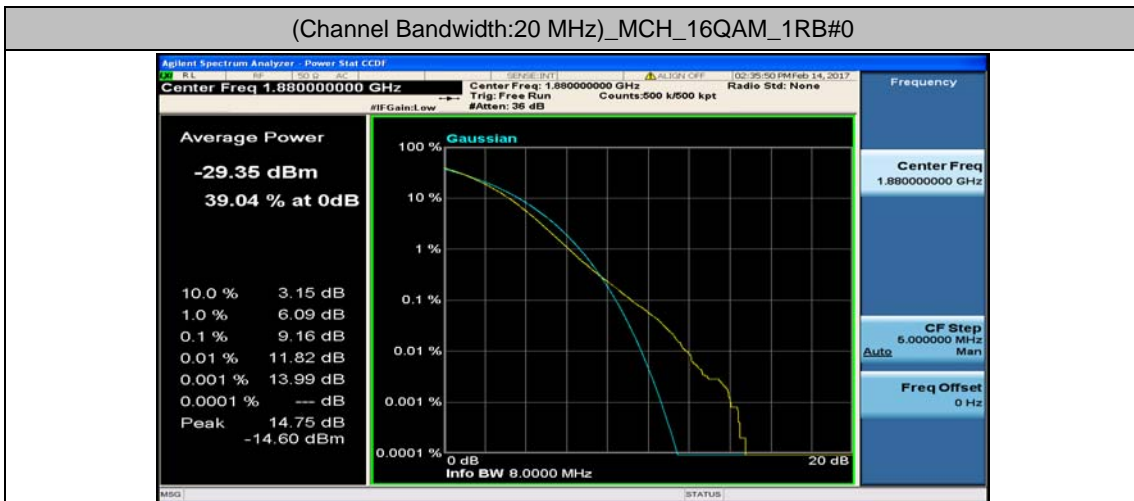

(Channel Bandwidth:20 MHz)_LCH_16QAM_50RB#0

(Channel Bandwidth:20 MHz)_LCH_16QAM_50RB#25

(Channel Bandwidth:20 MHz)_LCH_16QAM_50RB#50

(Channel Bandwidth:20 MHz)_LCH_16QAM_100RB#0

(Channel Bandwidth:20 MHz)_MCH_16QAM_1RB#0