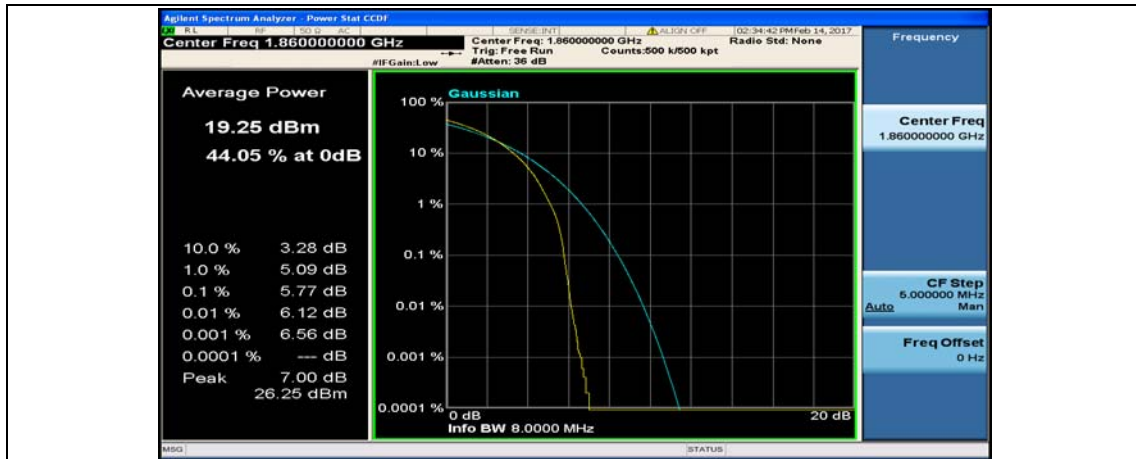

(Channel Bandwidth:20 MHz)_LCH_QPSK_50RB#50