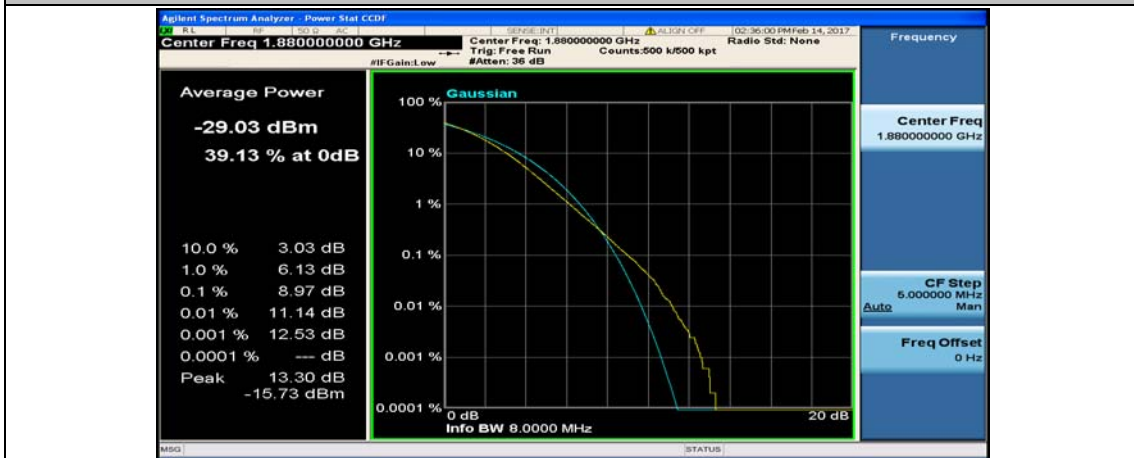

(Channel Bandwidth:20 MHz)_MCH_16QAM_1RB#99