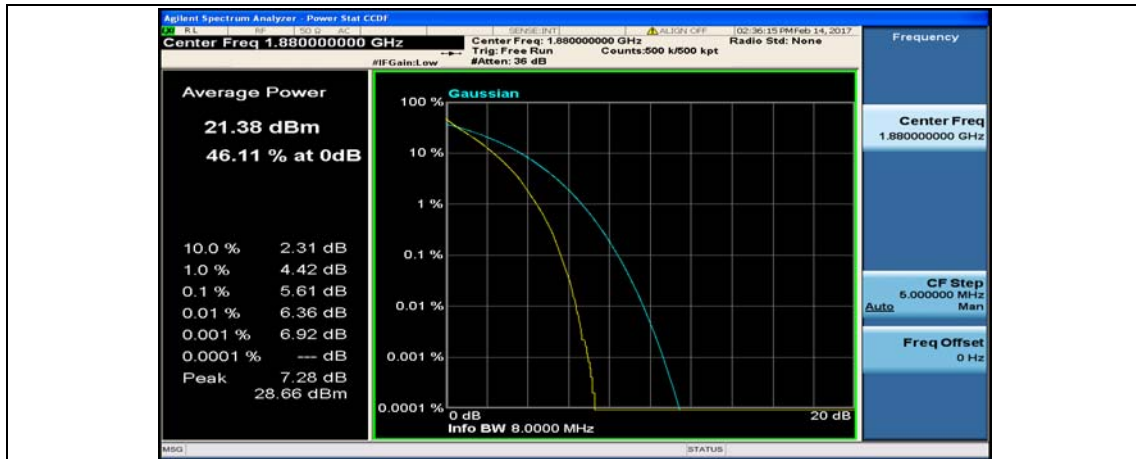

(Channel Bandwidth:20 MHz)_MCH_QPSK_50RB#25