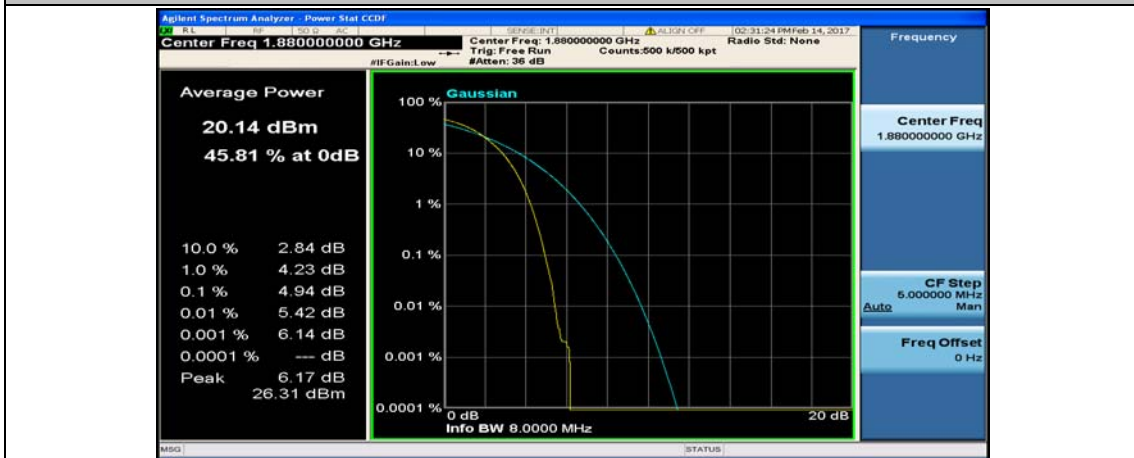

(Channel Bandwidth:15 MHz)_MCH_QPSK_37RB#38