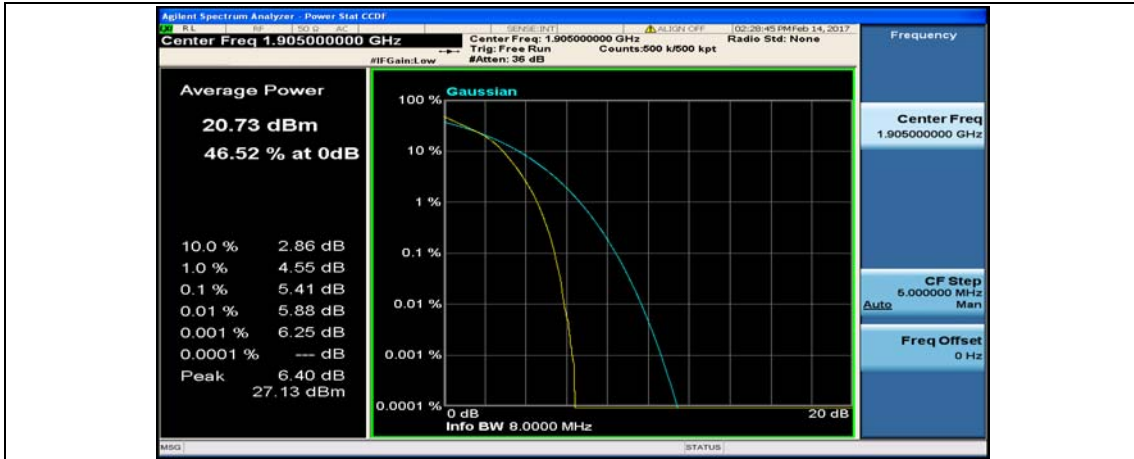

Channel Bandwidth: 10 MHz_HCH_16QAM_1RB#0

Channel Bandwidth: 10 MHz_HCH_16QAM_1RB#24

Channel Bandwidth: 10 MHz_HCH_16QAM_1RB#49

Channel Bandwidth: 10 MHz_HCH_16QAM_25RB#0

Channel Bandwidth: 15 MHz

(Channel Bandwidth:15 MHz)_LCH_QPSK_1RB#0