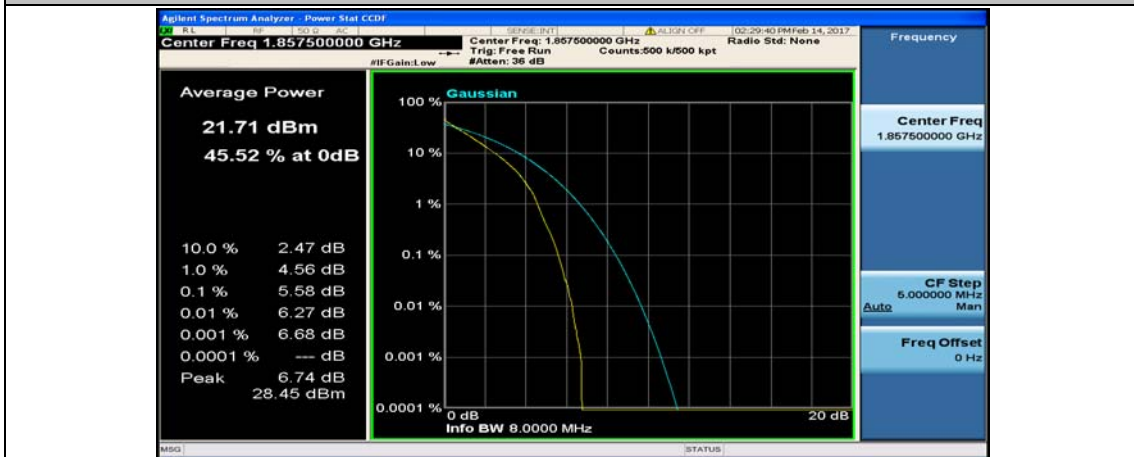

(Channel Bandwidth:15 MHz)_LCH_QPSK_1RB#37

(Channel Bandwidth:15 MHz)_LCH_QPSK_1RB#74

(Channel Bandwidth:15 MHz)_LCH_QPSK_37RB#0

(Channel Bandwidth:15 MHz)_LCH_QPSK_37RB#18

(Channel Bandwidth:15 MHz)_LCH_QPSK_37RB#38