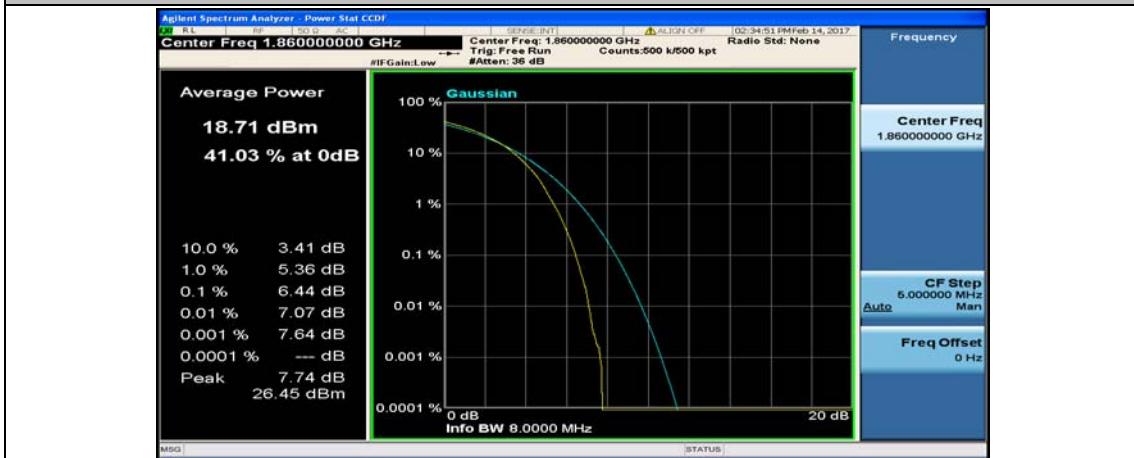

(Channel Bandwidth:20 MHz)_LCH_16QAM_50RB#0