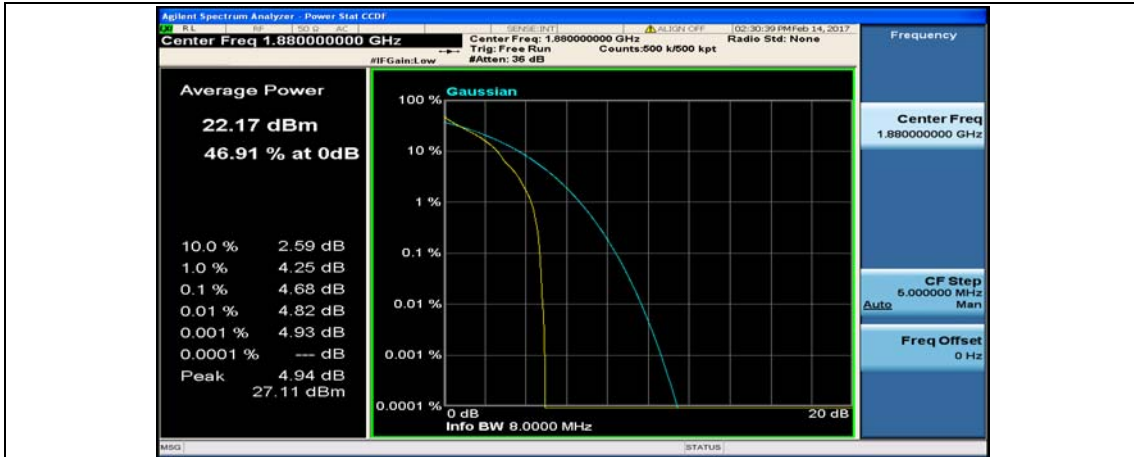

(Channel Bandwidth:15 MHz)_MCH_QPSK_1RB#0

(Channel Bandwidth:15 MHz)_MCH_QPSK_1RB#37