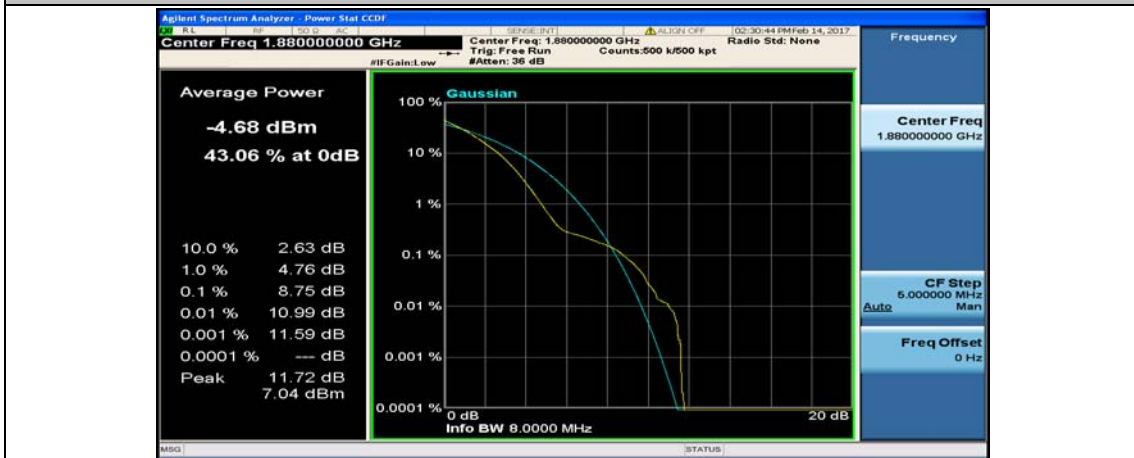

(Channel Bandwidth:15 MHz)_LCH_QPSK_75RB#0

(Channel Bandwidth:15 MHz)_MCH_QPSK_1RB#0

(Channel Bandwidth:15 MHz)_MCH_QPSK_1RB#37

(Channel Bandwidth:15 MHz)_MCH_QPSK_1RB#74

(Channel Bandwidth:15 MHz)_MCH_QPSK_37RB#0