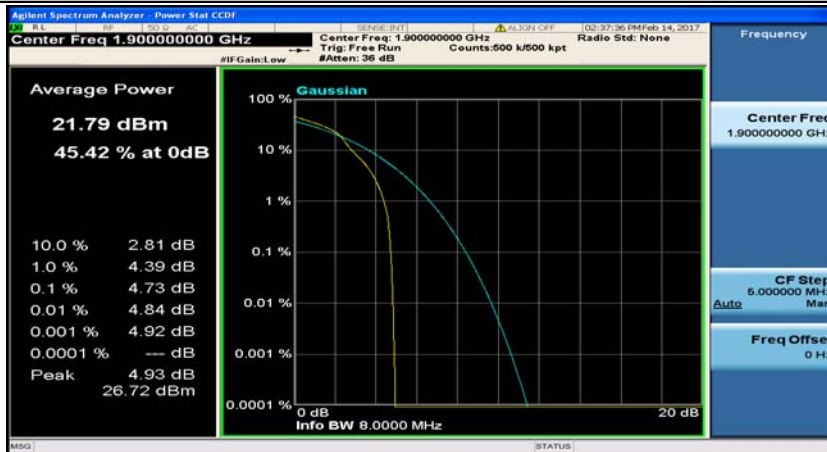

(Channel Bandwidth:20 MHz)_HCH_16QAM_1RB#49