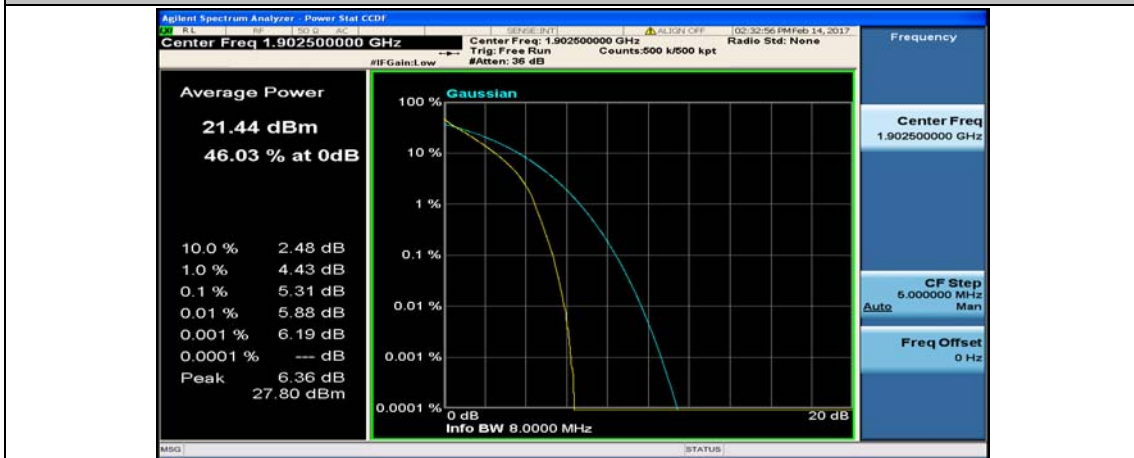

(Channel Bandwidth:15 MHz)_HCH_QPSK_37RB#18