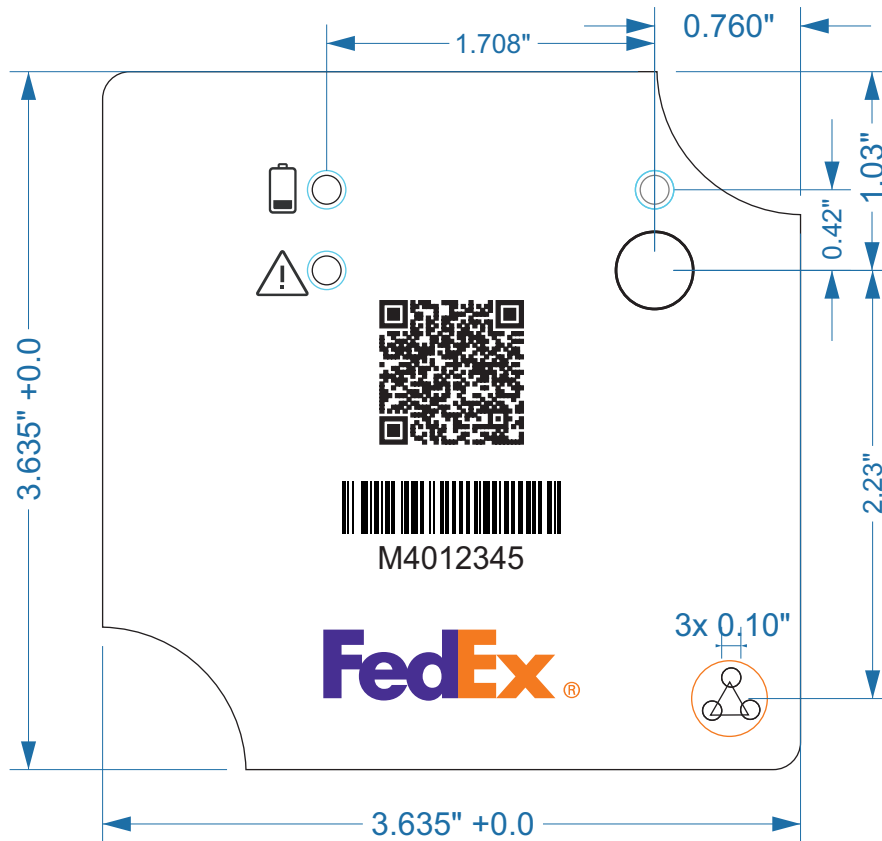

PRELIMINARY

POLYESTER FILM 0.005" THICK, DIGITALLY PRINTED,
WHITE w/ HARD CLEAR COAT, PERMANENT ADHESIVE.

COLORED CIRCLES ARE FOR ADHESIVE CUTOUT ONLY. DO NOT PRINT COLORED CIRCLES.
Do not print label outline.

COLORS:

- WHITE fill
- BLACK
- PURPLE FedEx Purple
- ORANGE FedEx Orange

TEXTURE

READABLE: fixed: "M4" + variable: Serial Number six digits

BARCODES:

- 1D CODE 128 fixed: "M4" + variable: Serial Number six digits
- 2D QR fixed: "https://sa.senseaware.com/qrcode?s=M4" + variable: Serial Number six digits

○ 0.39" No adhesive, no outline, thru hole

○ 3x 0.15" No adhesive, no outline, transparent

Project	senseaware M4		
Title	Top Label		
Number	5129510-40-4	Rev	B
File	Date		210107