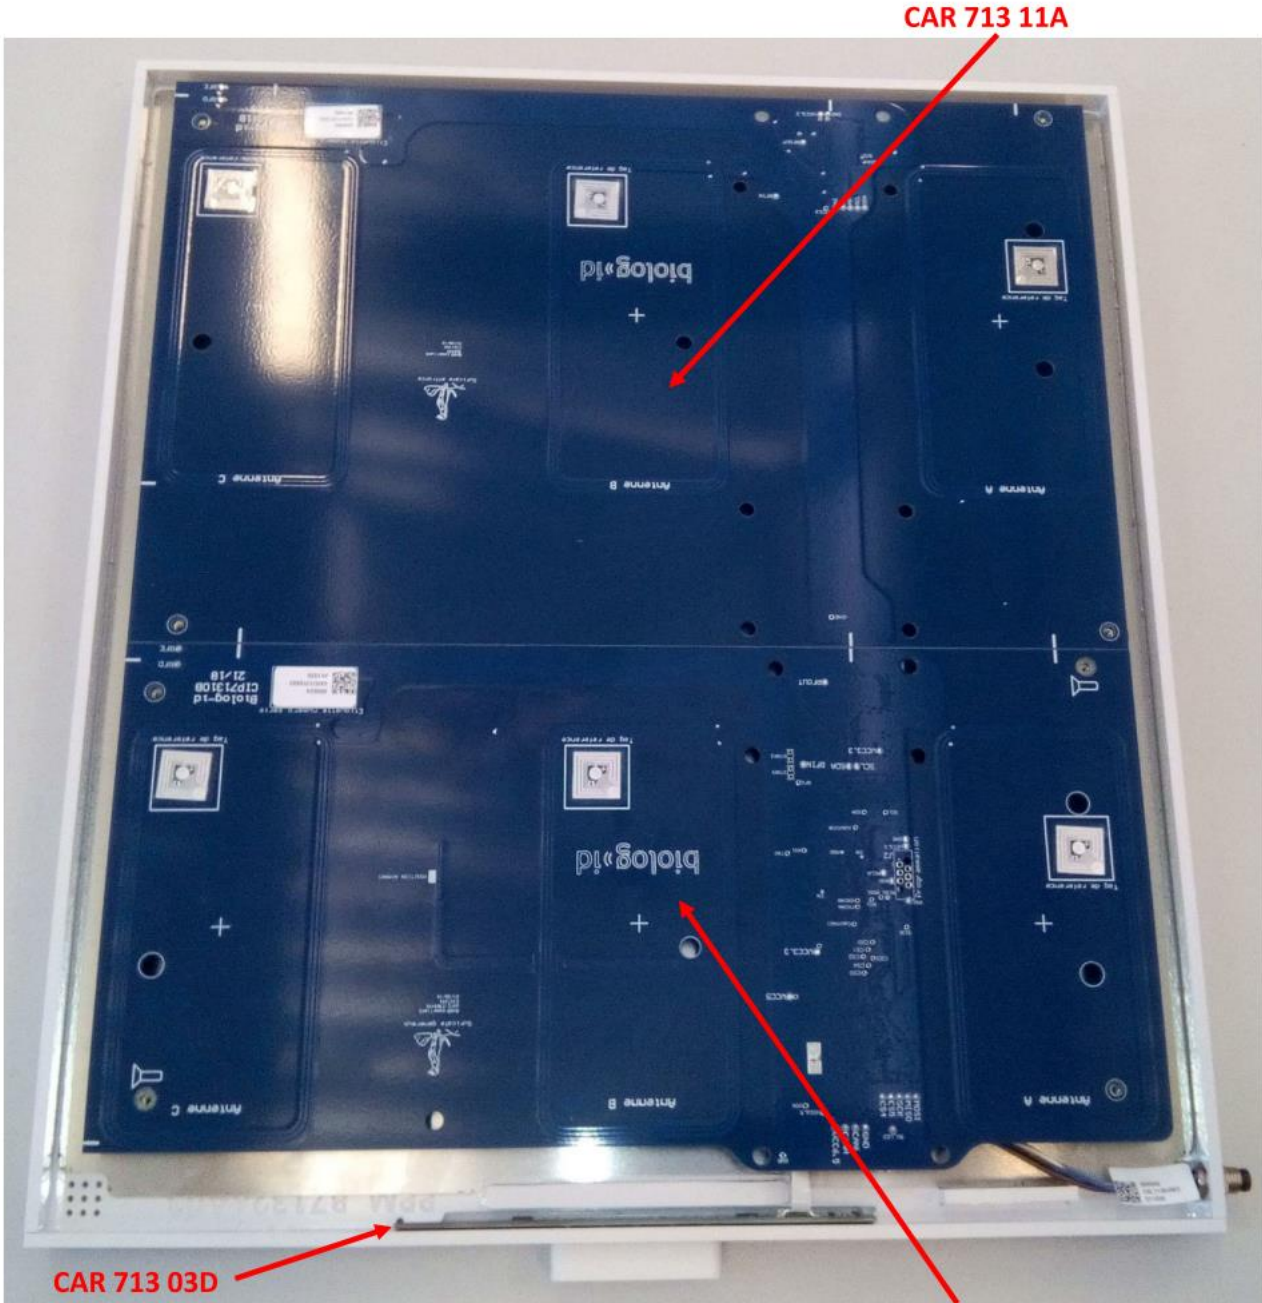

LCIE

LCIE SUD EST
Laboratoire de Moirans
Z.I. Centr'Alp
170, Rue de Chatagnon
38430 MOIRANS – France

Boards in the satellite

CAR 713 11A

CAR 713 03D

CAR 713 10B