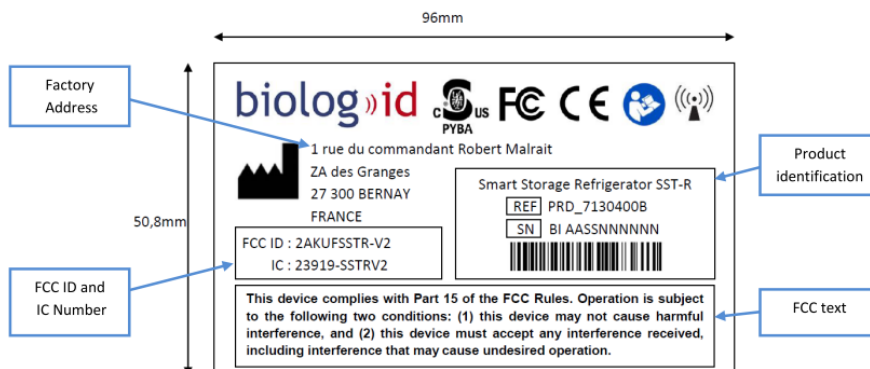

1. Object

The purpose of this document is to describe the content and format of the Smart Storage Refrigerator SST-R product identification label that will be marketed in the United States of America and Canada. This label is only valid for reference PRD_7130400B.

2. SST-R identification label definition

2.1. Label specifications

Heavy-duty Metal AVERY L6012-20 Label:

Dimensions	96mm x 50,8mm
Material	Polyester
Color	metal
Adhesive type	Permanent Adhesive
Resistance	Unalterable and tear-resistant material
Use	from -20°C to + 80°C, UV, dirt, oil, moisture resistant
Standard	UL969
Mark of conformity	UL Recognized

2.2. Serigraphy specifications

Overview:

LCIE SUD EST
 Laboratoire de Moirans
 Z.I. Centr'Alp
 170, Rue de Chatagnon
 38430 MOIRANS - FRANCE

SST-R kit reference:

Reference	PRD_7130400B
Maximum storage capacity of SST-R	15 drawers (3x2) 90 bags
Drawers	
Open Satellite	
Label of SST-R	 <p>The label contains the following information:</p> <ul style="list-style-type: none"> biolog id logo and certifications: CE, FCC, CE, and a wireless signal icon. Manufacturer: 1 rue du commandant Robert Malrait, ZA des Granges, 27 300 BERNAY, FRANCE. Product Name: Smart Storage Refrigerator SST-R Reference (REF): PRD_7130400B Serial Number (SNI): BI AASSNNNNNN FCC ID: ZAKJFSSTR-V2 IC: 23919-SSTRV2 Compliance text: "This device complies with Part 15 of the FCC Rules. Operation is subject to the following two conditions: (1) this device may not cause harmful interference, and (2) this device must accept any interference received, including interference that may cause undesired operation."