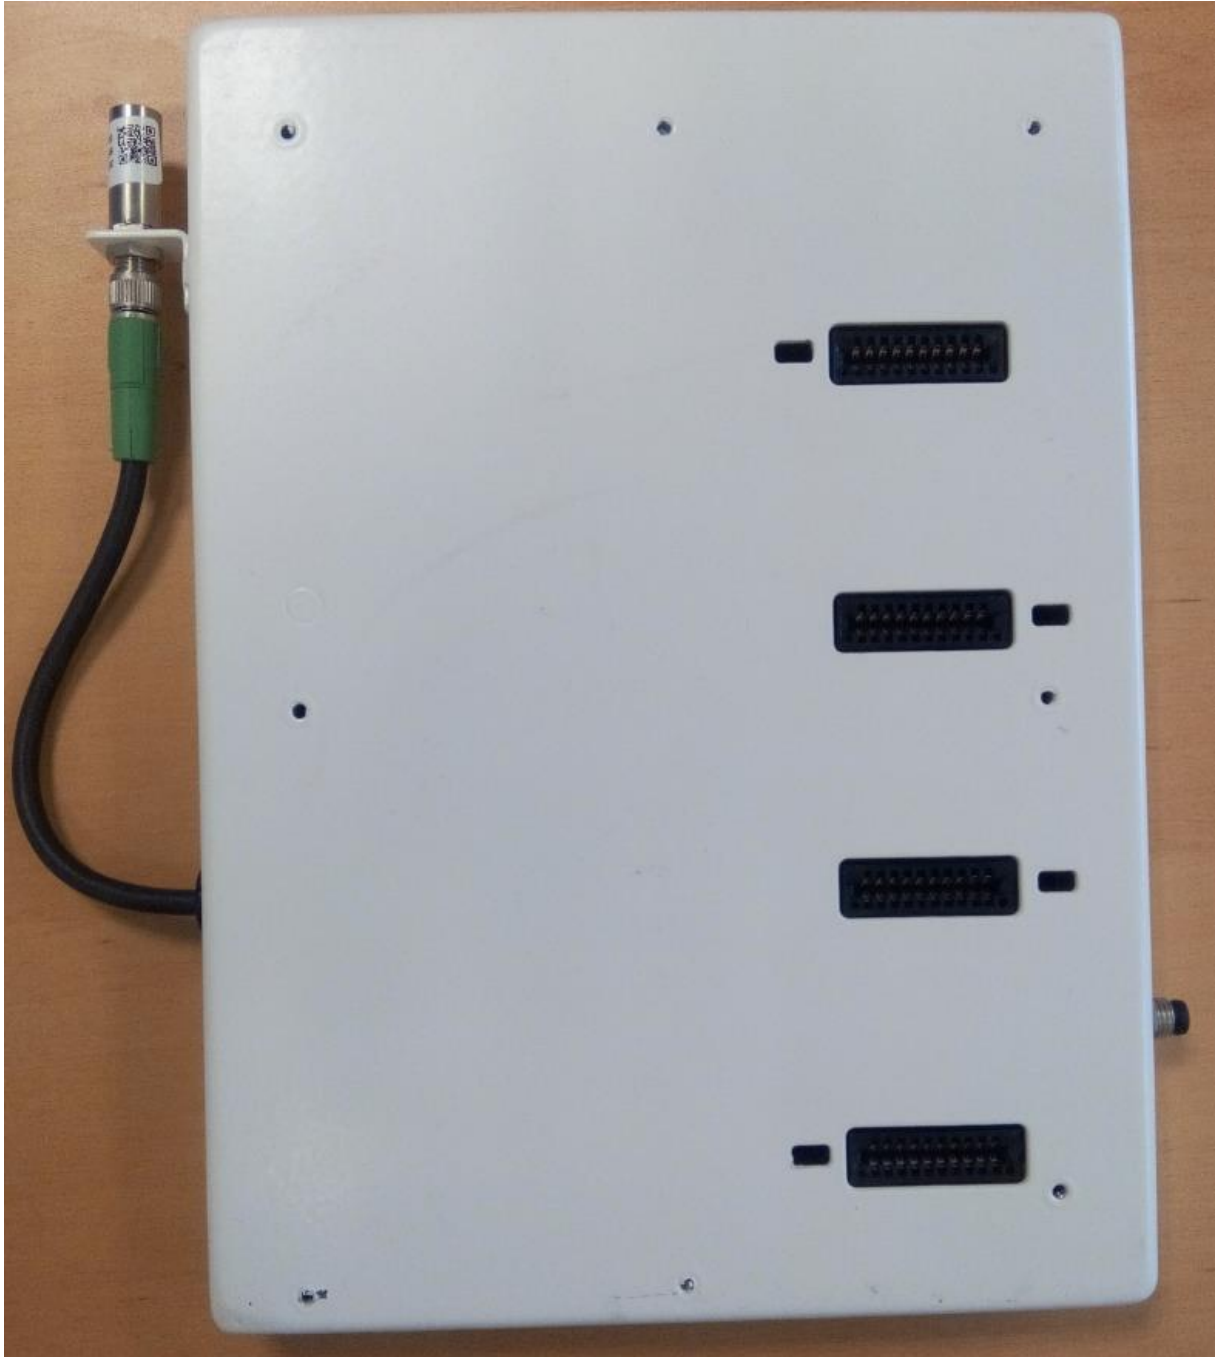

## Technical Documentation

Internal PHOTOS

FCC ID

2AKUFSSTABIOLOGID

### Publication History

Version	Date	Modification description
01	September 17, 2018	Creation of the document

CAR 715 02A06 (RFID) Bottom

CAR 715 02A06 (RFID) Bottom

CAR 715 02A06 (RFID) Top

SPR\_71510A (satellite) Top