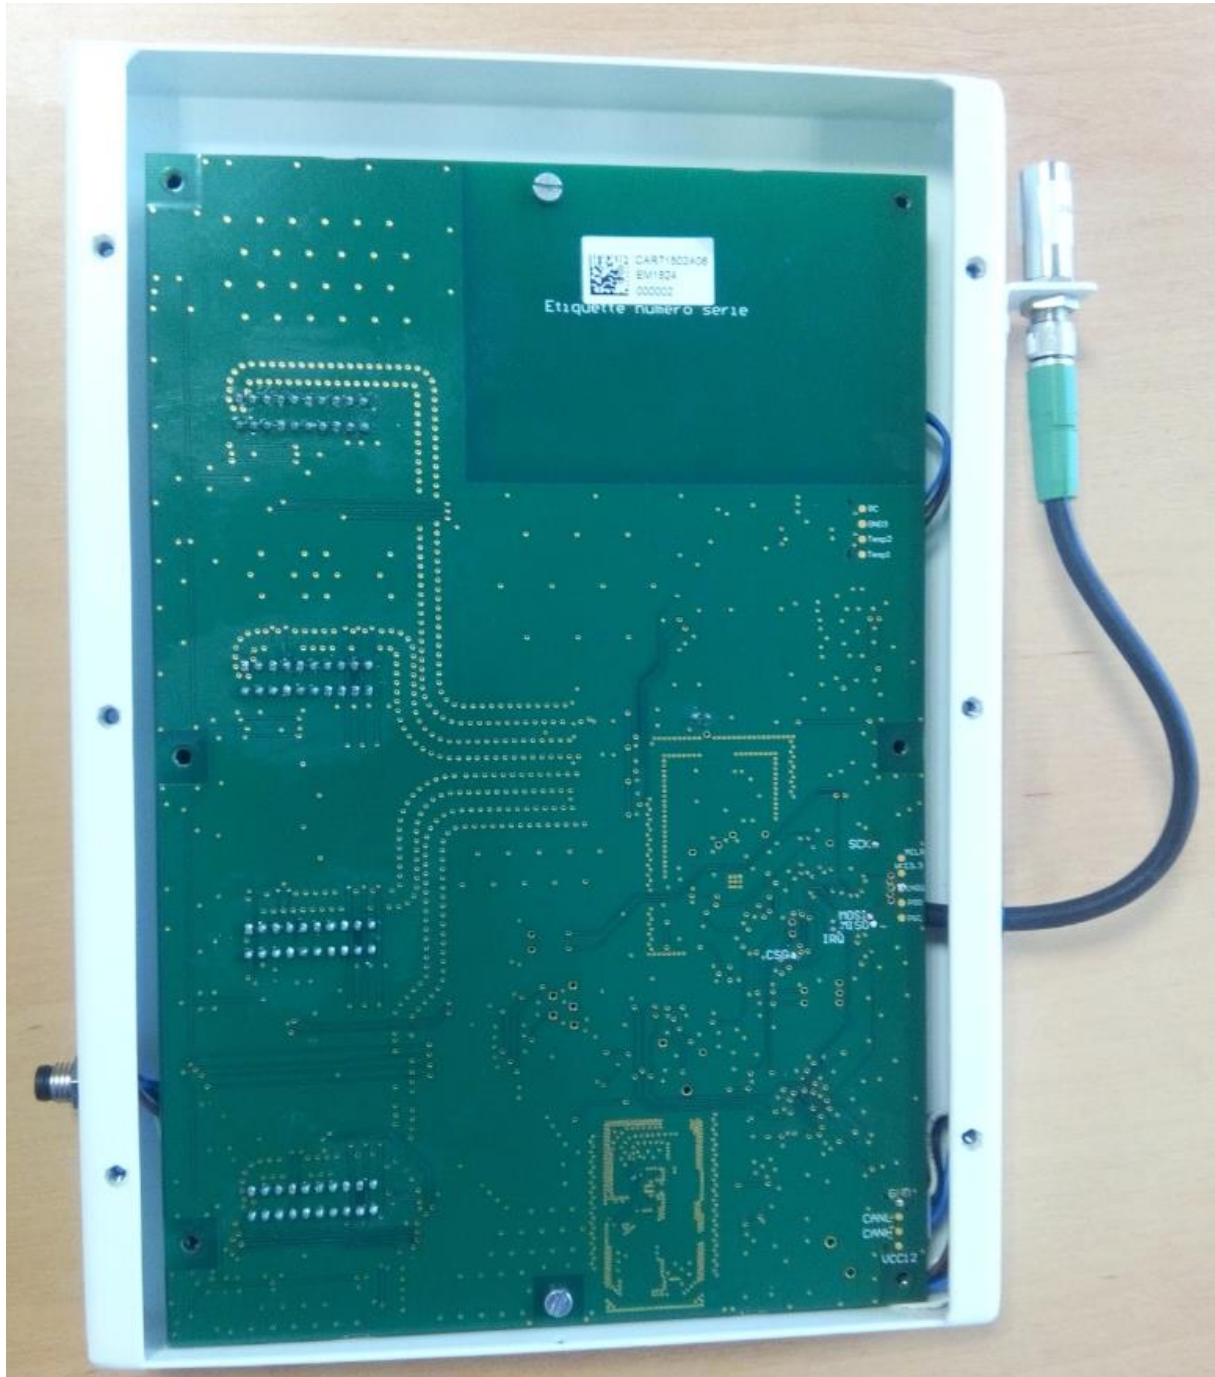

## Technical Documentation

Internal PHOTOS

FCC ID

2AKUFSSTABIOLOGID

### Publication History

Version	Date	Modification description
01	September 17, 2018	Creation of the document

CAR 715 02A06 (RFID) Bottom

CAR 715 02A06 (RFID) Bottom

CAR 715 02A06 (RFID) Top

SPR\_71510A (satellite) Top

Representation of the 8 antennas on the satellite

CAR 715 03A06 (central board) Bottom

CAR 715 03A06 (central board) Top

CAR 715 04A06 (lateral board) Bottom

CAR 715 04A06 (lateral board) Top

SPR\_71510A (satellite) Bottom