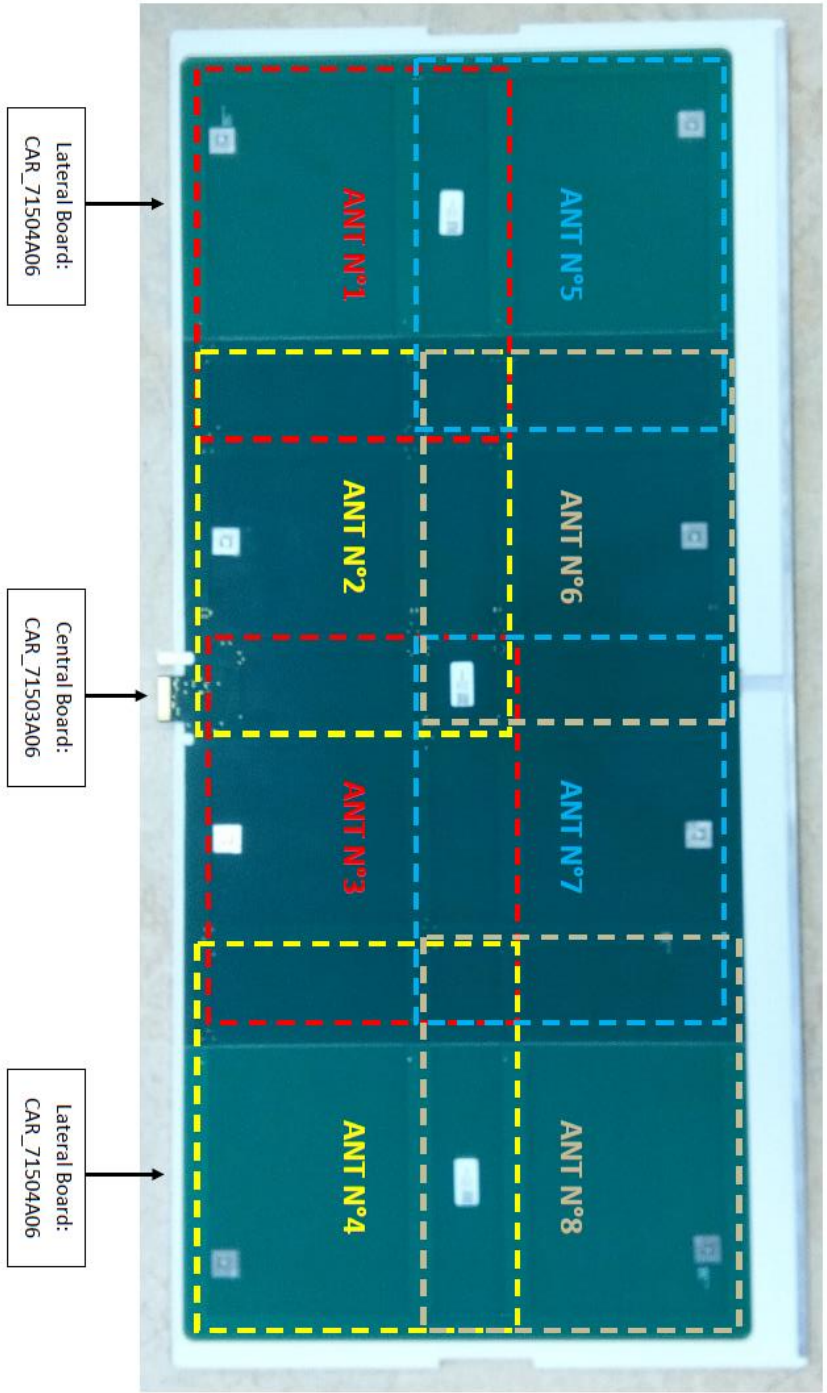

## Technical Documentation

Internal PHOTOS

FCC ID

2AKUFSSTABIOLOGID

### Publication History

Version	Date	Modification description
01	September 17, 2018	Creation of the document

CAR 715 02A06 (RFID) Bottom

CAR 715 02A06 (RFID) Bottom

CAR 715 02A06 (RFID) Top

SPR\_71510A (satellite) Top

Representation of the 8 antennas on the satellite

CAR 715 03A06 (central board) Bottom

CAR 715 03A06 (central board) Top

CAR 715 04A06 (lateral board) Bottom

CAR 715 04A06 (lateral board) Top

SPR\_71510A (satellite) Bottom