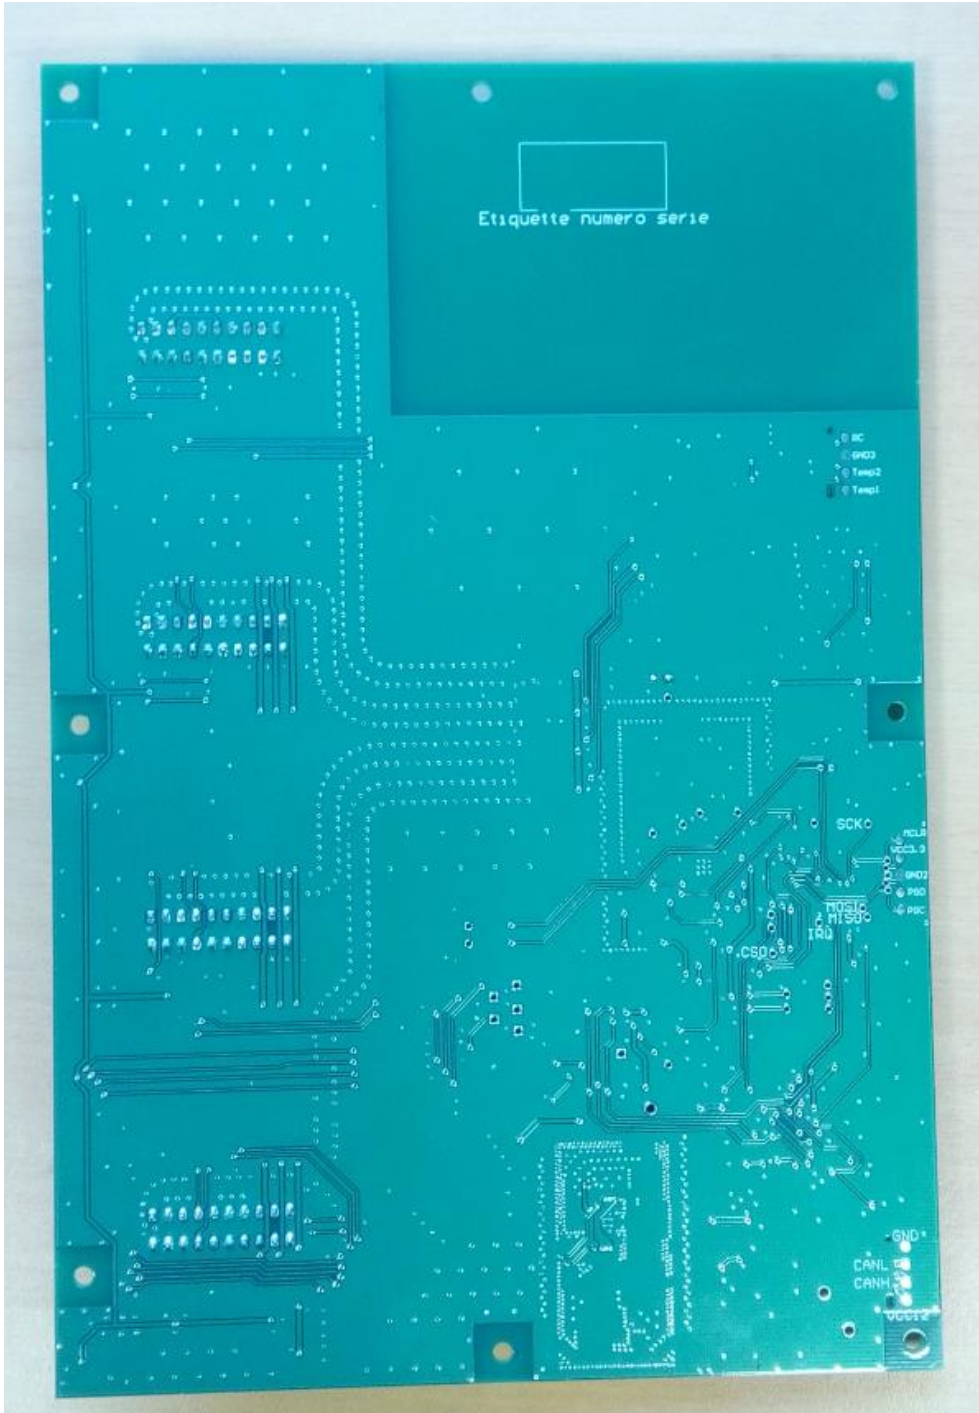

## Technical Documentation

Internal PHOTOS

FCC ID

2AKUFSSTABIOLOGID

### Publication History

Version	Date	Modification description
01	September 17, 2018	Creation of the document

CAR 715 02A06 (RFID) Bottom

CAR 715 02A06 (RFID) Bottom

CAR 715 02A06 (RFID) Top

SPR\_71510A (satellite) Top

Representation of the 8 antennas on the satellite

CAR 715 03A06 (central board) Bottom

CAR 715 03A06 (central board) Top

CAR 715 04A06 (lateral board) Bottom

CAR 715 04A06 (lateral board) Top

SPR\_71510A (satellite) Bottom