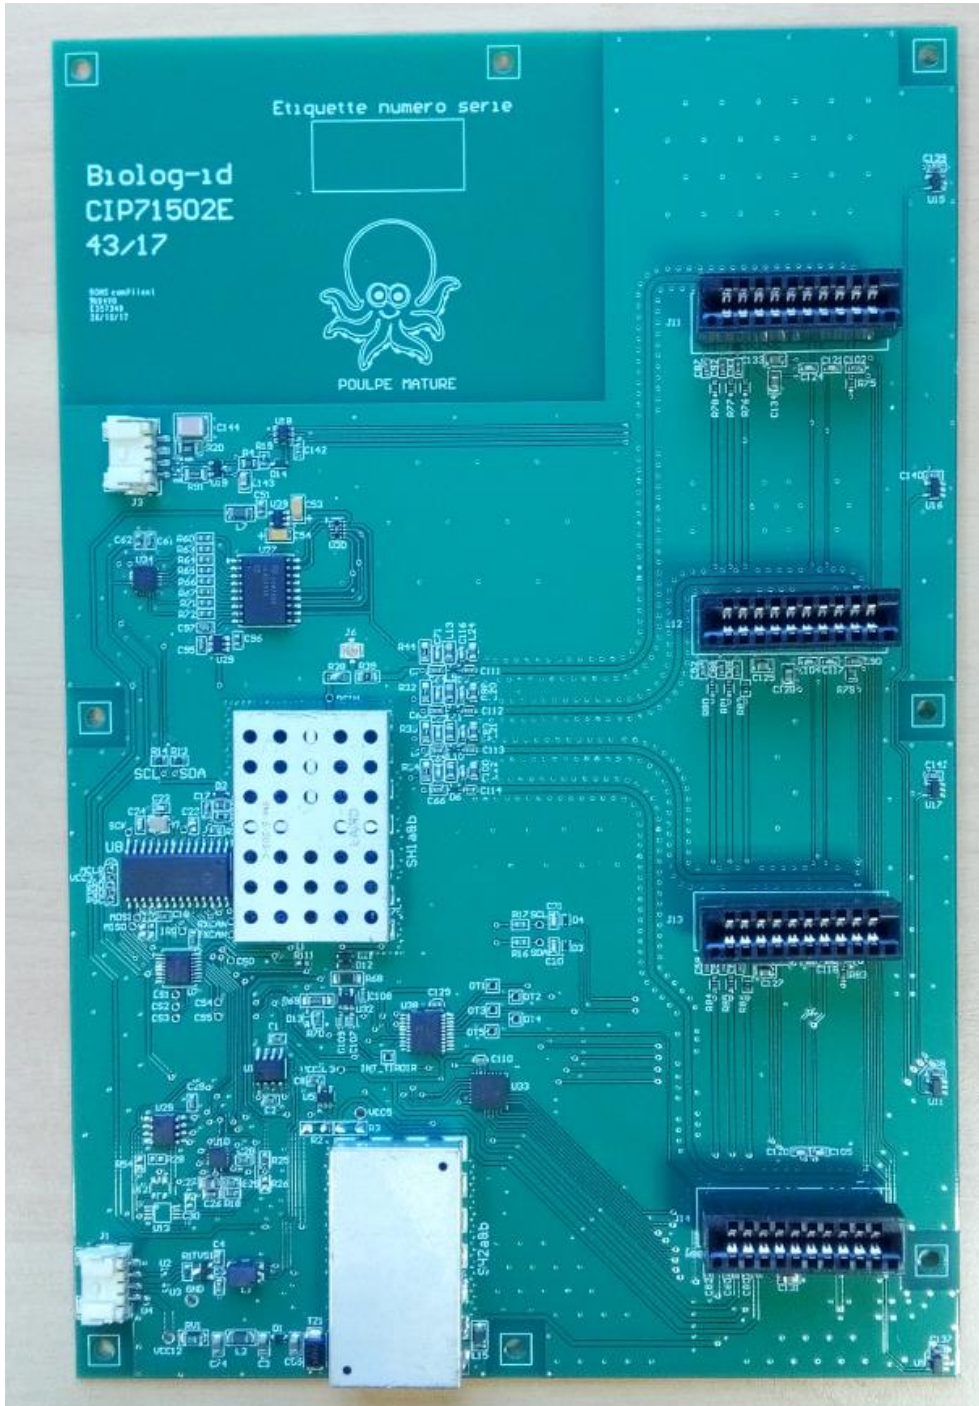

## Technical Documentation

Internal PHOTOS

FCC ID

2AKUFSSTABIOLOGID

### Publication History

Version	Date	Modification description
01	September 17, 2018	Creation of the document

CAR 715 02A06 (RFID) Bottom

CAR 715 02A06 (RFID) Bottom

CAR 715 02A06 (RFID) Top

SPR\_71510A (satellite) Top

Representation of the 8 antennas on the satellite

CAR 715 03A06 (central board) Bottom

CAR 715 03A06 (central board) Top

CAR 715 04A06 (lateral board) Bottom

CAR 715 04A06 (lateral board) Top

SPR\_71510A (satellite) Bottom