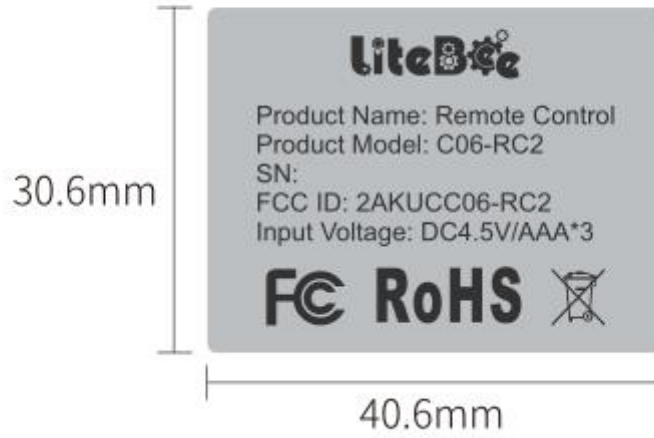

LABEL AND LOCATION

FCC-C06遥控器贴纸英文版

(Size: L4.06cm x 3.06cm)