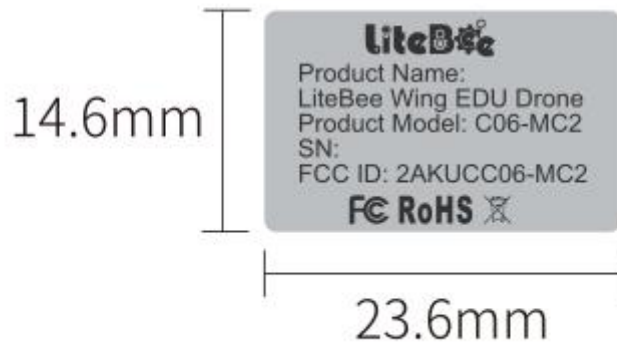

LABEL AND LOCATION

FCC-C06飞控贴纸英文版

(Size: L2.36cm x 1.46cm)

Label Location