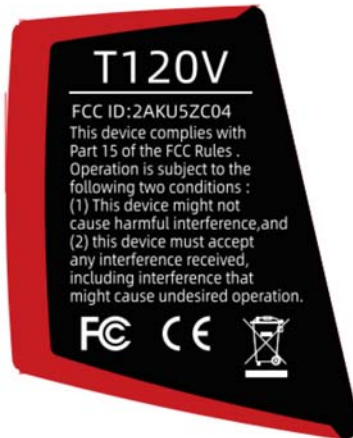

EXHIBIT A - FCC ID LABEL AND LOCATION

FCC ID Label

FCC ID Label Location Information

The label shown shall be permanently affixed at a conspicuous location on the device and be readily visible to the user at the time purchase (Labeling requirements per 2.925)