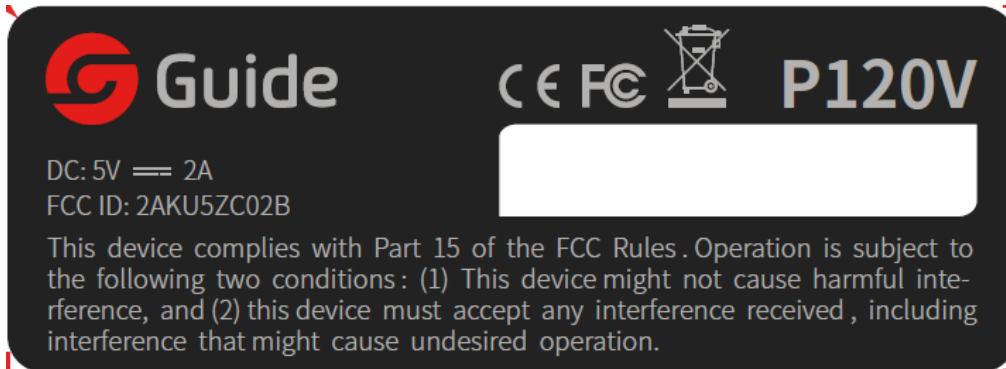

EXHIBIT A - FCC ID LABEL AND LOCATION

FCC ID Label

FCC ID Label Location Information

The label shown shall be permanently affixed at a conspicuous location on the device and be readily visible to the user at the time purchase (Labeling requirements per 2.925)