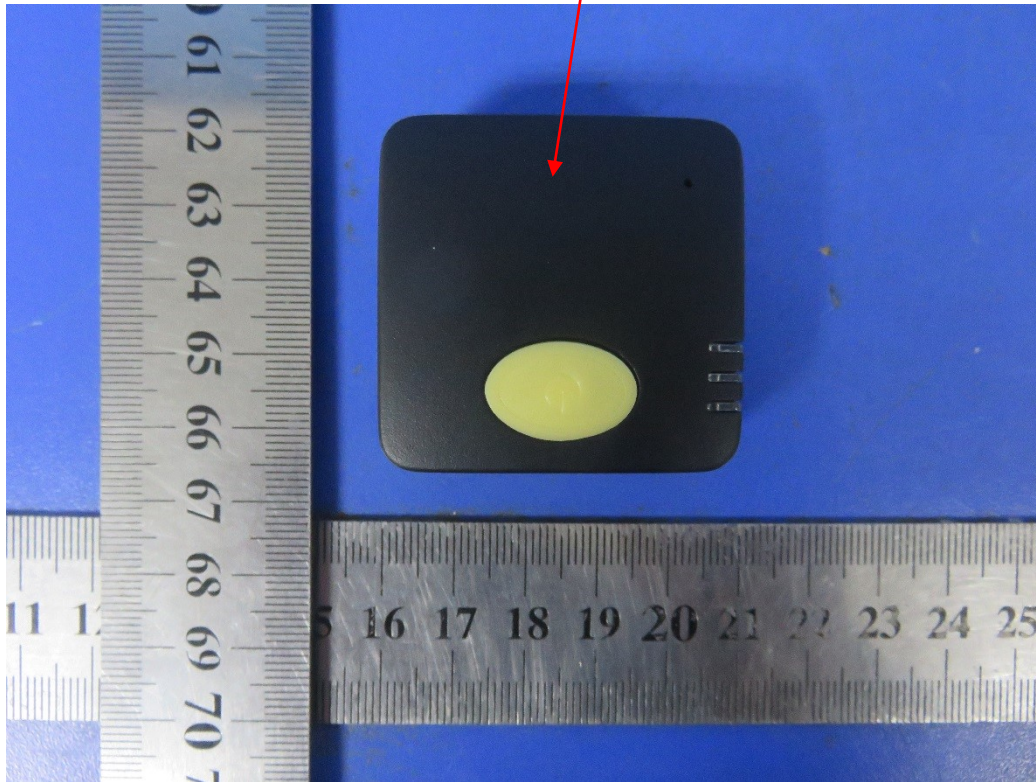

**Model: CommaGlove 1S**  
**FCC ID:2AKTBCOMMAGLOVE1S**

Size: 1.5cm(L)\*0.6cm(W)

Label here

Material: Adhesive stick glue Tagboard

Font color: black

Label background color: White