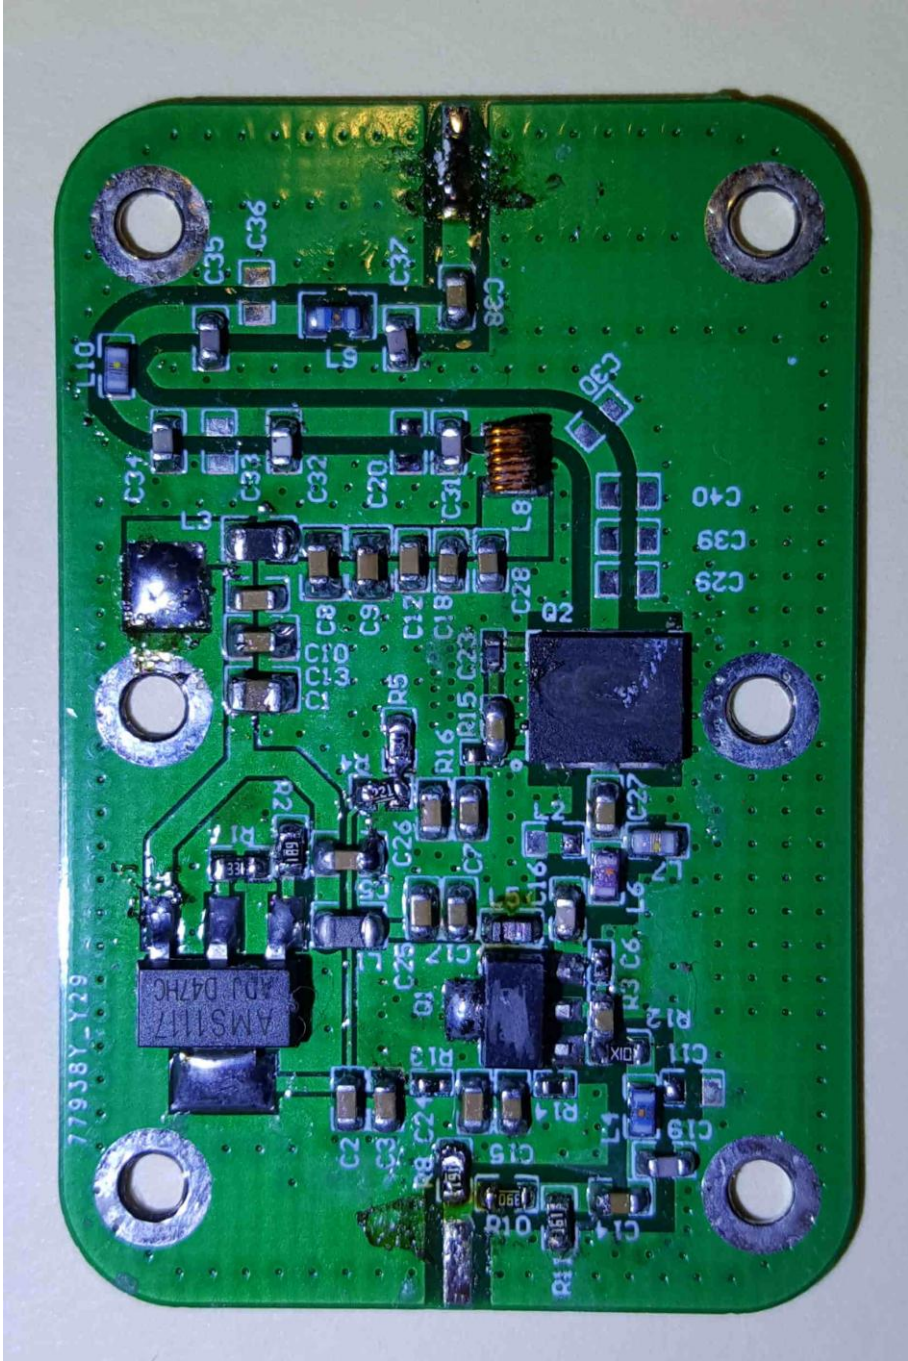

Internal Photographs

Model: SAFE-1001
FCC ID : 2AKSM-SAFE3
IC : 22303-SAFE3

PHOTOGRAPH DOCUMENTATION

TOTAL PAGES:	4PAGES
COVER PAGE:	1 PAGE
PHOTOS:	3 PAGES

Figure 1. 700-800 MHz Unit, Shield Removed

Figure 2. UHF Channel Card, Shield Removed

Figure 3. UHF Unit, Shield Removed

Figure 4. VHF Unit, Shield Removed

Figure 4. Top of PCB, 700-800, UHF, and VHF

Figure 4. Bottom of PCB, 700-800, UHF, and VHF