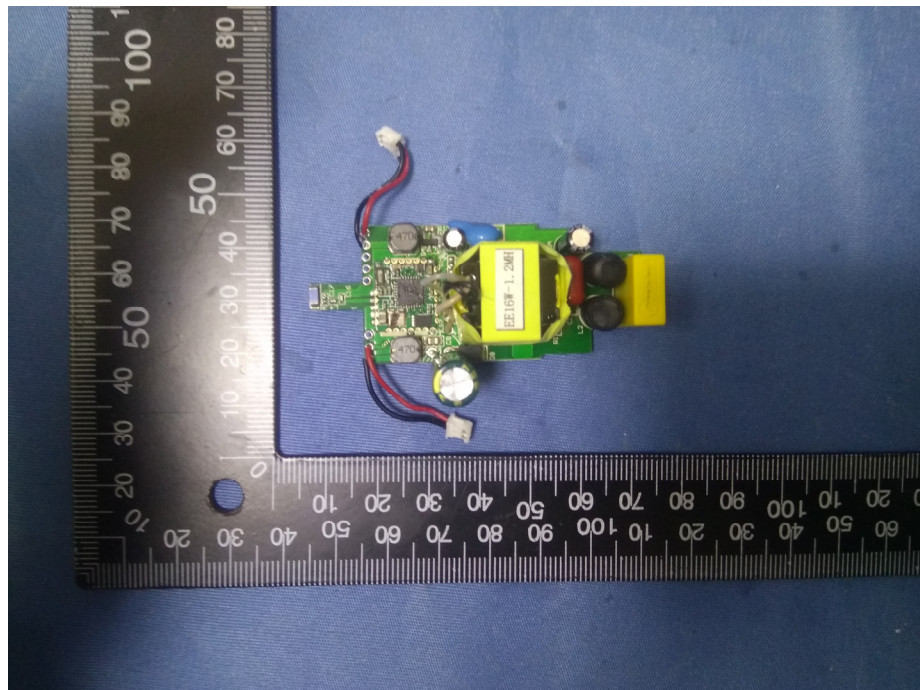

EUT- Internal Photos

model SBW-1000

Reference No.: WTS18S12133988W

Reference No.: WTS18S12133988W

Reference No.: WTS18S12133988W

Reference No.: WTS18S12133988W

Waltek Services (Shenzhen) Co.,Ltd.
<http://www.waltek.com.cn>