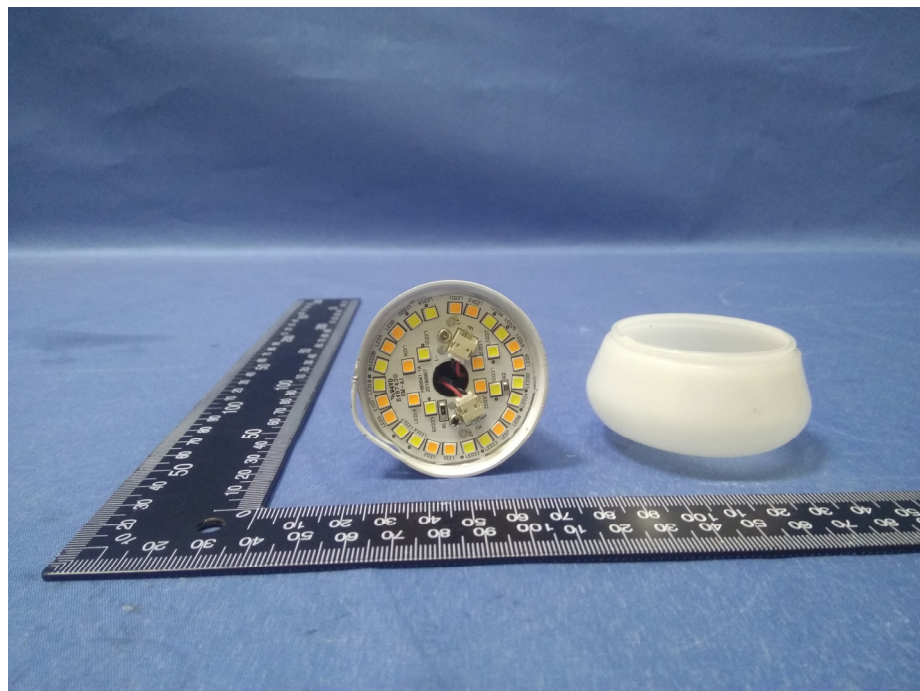

EUT- Internal Photos

model SBW-1000

Reference No.: WTS18S12133988W

Reference No.: WTS18S12133988W

Reference No.: WTS18S12133988W

Reference No.: WTS18S12133988W

Waltek Services (Shenzhen) Co.,Ltd.
<http://www.waltek.com.cn>