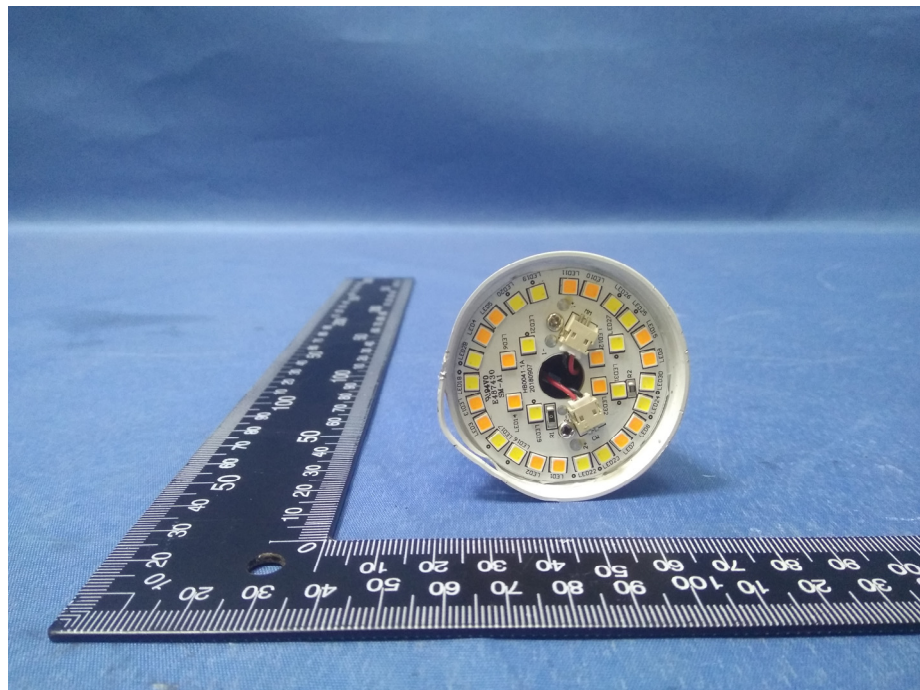

EUT- Internal Photos

model SBW-1000

Reference No.: WTS18S12133988W

Reference No.: WTS18S12133988W

Reference No.: WTS18S12133988W

Reference No.: WTS18S12133988W

Waltek Services (Shenzhen) Co.,Ltd.
<http://www.waltek.com.cn>