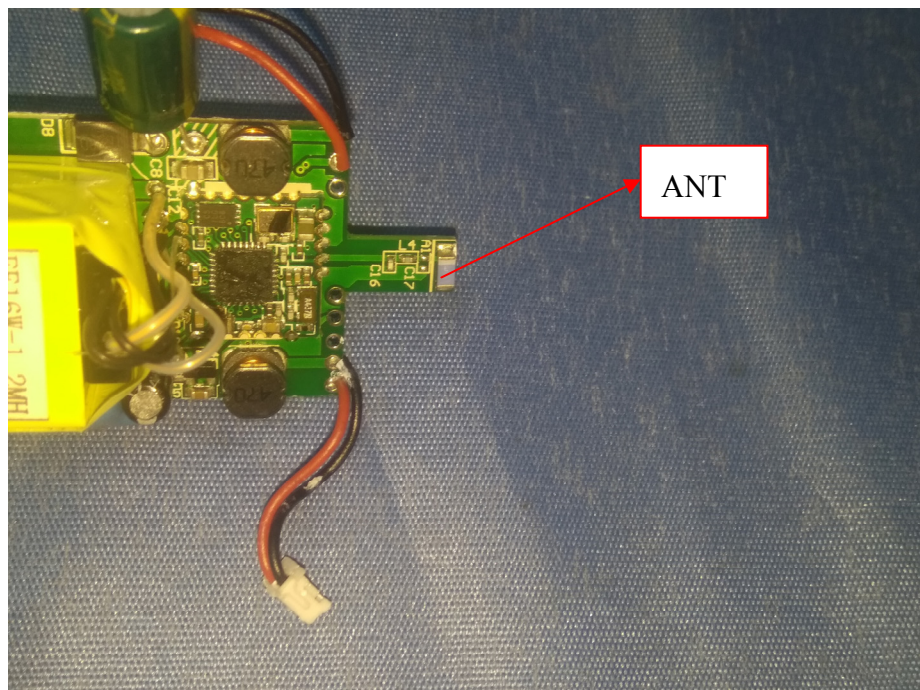

EUT- Internal Photos

model SBW-1000

Reference No.: WTS18S12133988W

Reference No.: WTS18S12133988W

Reference No.: WTS18S12133988W

Reference No.: WTS18S12133988W

Waltek Services (Shenzhen) Co.,Ltd.
<http://www.waltek.com.cn>