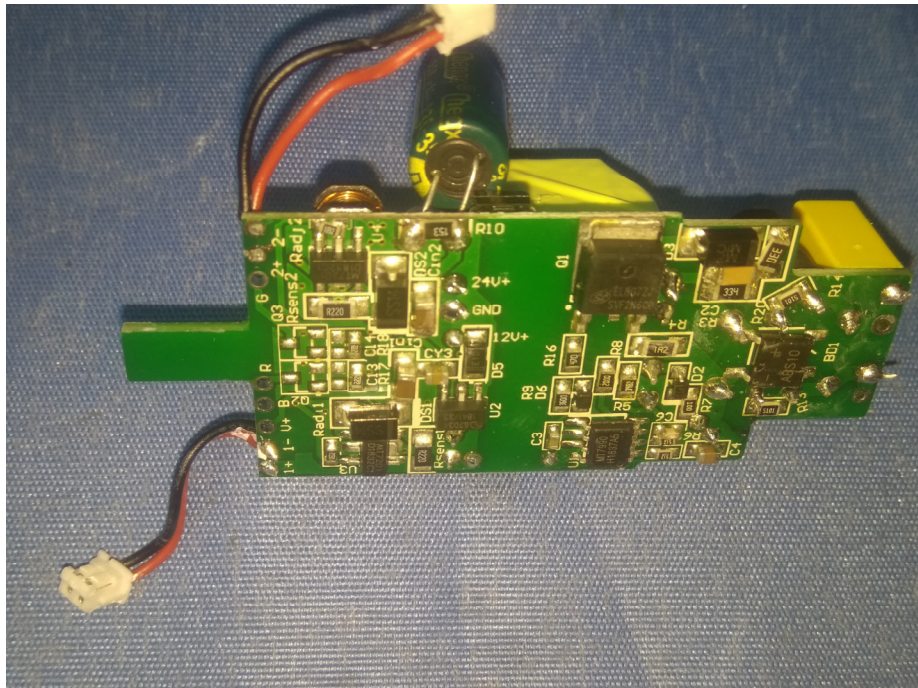

EUT- Internal Photos

model SBW-1000

Reference No.: WTS18S12133988W

Reference No.: WTS18S12133988W

Reference No.: WTS18S12133988W

Reference No.: WTS18S12133988W

Waltek Services (Shenzhen) Co.,Ltd.
<http://www.waltek.com.cn>