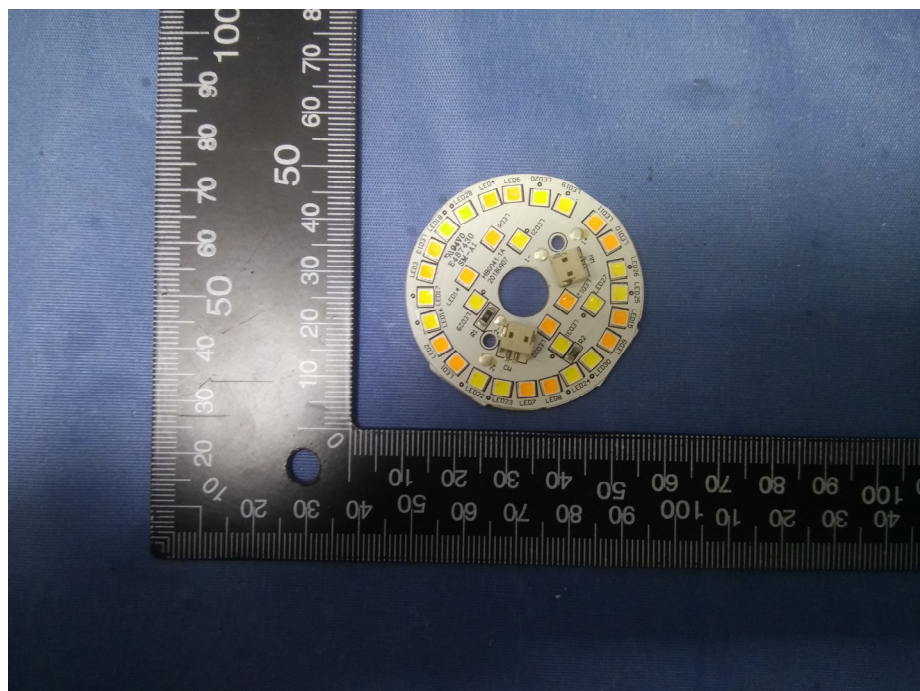

EUT- Internal Photos

model SBW-1000

Reference No.: WTS18S12133988W

Reference No.: WTS18S12133988W

Reference No.: WTS18S12133988W

Reference No.: WTS18S12133988W

Waltek Services (Shenzhen) Co.,Ltd.
<http://www.waltek.com.cn>