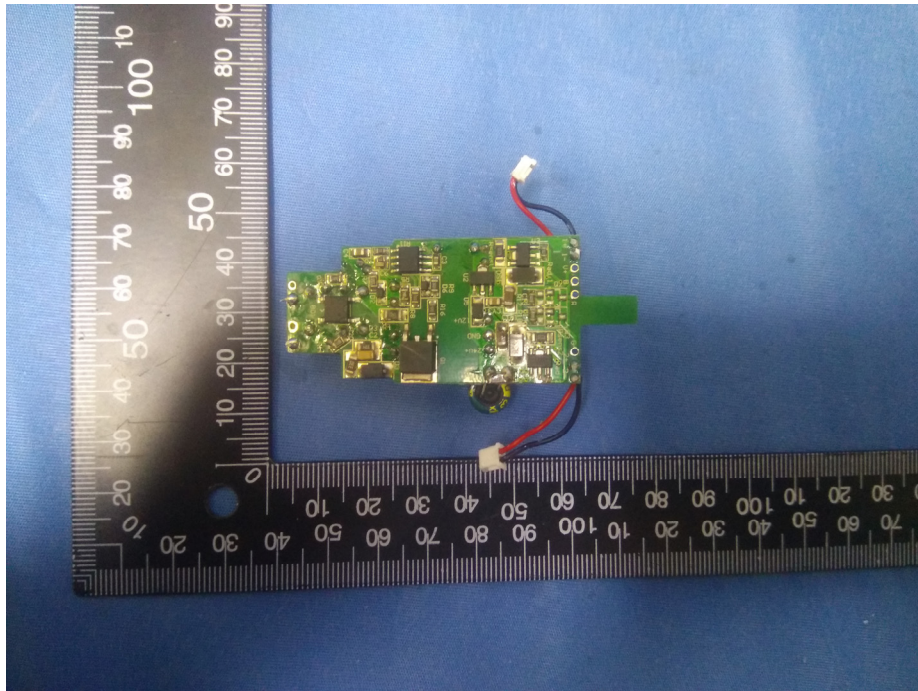

EUT- Internal Photos

model SBW-1000

Reference No.: WTS18S12133988W

Reference No.: WTS18S12133988W

Reference No.: WTS18S12133988W

Reference No.: WTS18S12133988W

Waltek Services (Shenzhen) Co.,Ltd.
<http://www.waltek.com.cn>