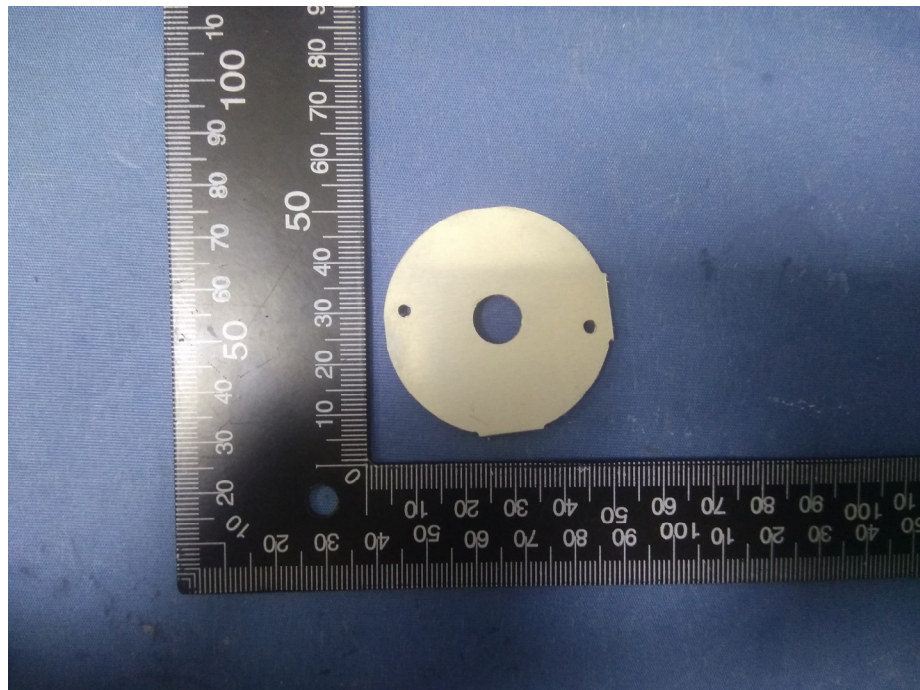

Reference No.: WTS18S12133988W

EUT- Internal Photos

model SBR-600

Reference No.: WTS18S12133988W

Reference No.: WTS18S12133988W

Reference No.: WTS18S12133988W

Reference No.: WTS18S12133988W