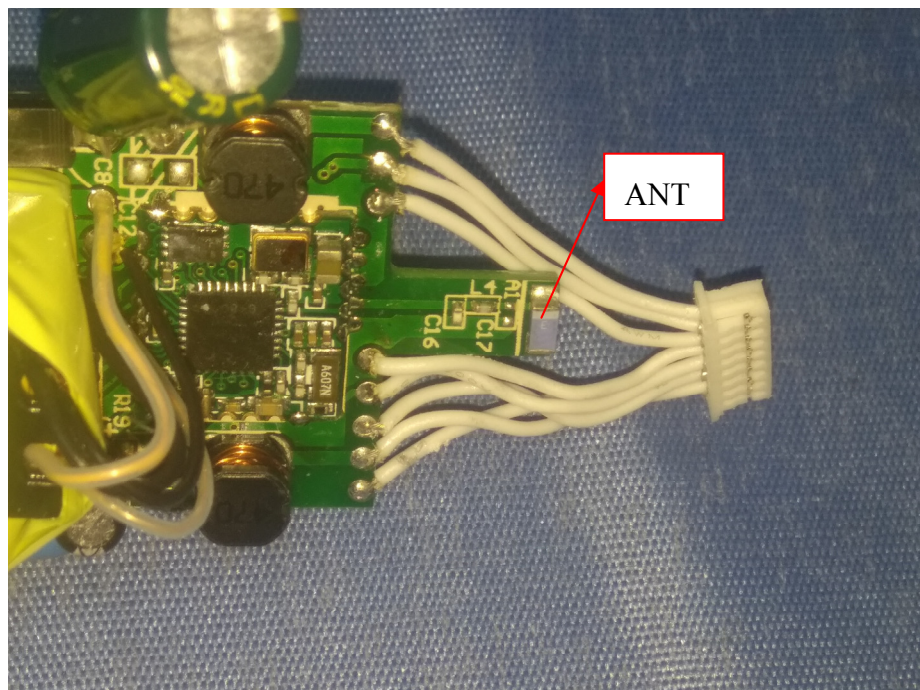

Reference No.: WTS18S12133988W

EUT- Internal Photos

model SBR-600

Reference No.: WTS18S12133988W

Reference No.: WTS18S12133988W

Reference No.: WTS18S12133988W

Reference No.: WTS18S12133988W