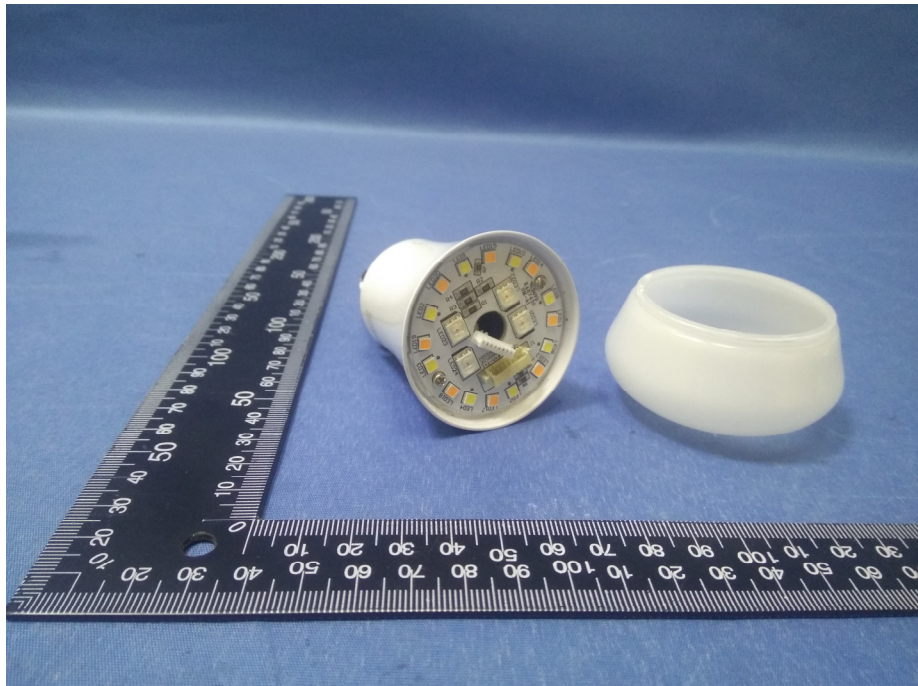

Reference No.: WTS18S12133988W

EUT- Internal Photos

model SBR-600

Reference No.: WTS18S12133988W

Reference No.: WTS18S12133988W

Reference No.: WTS18S12133988W

Reference No.: WTS18S12133988W