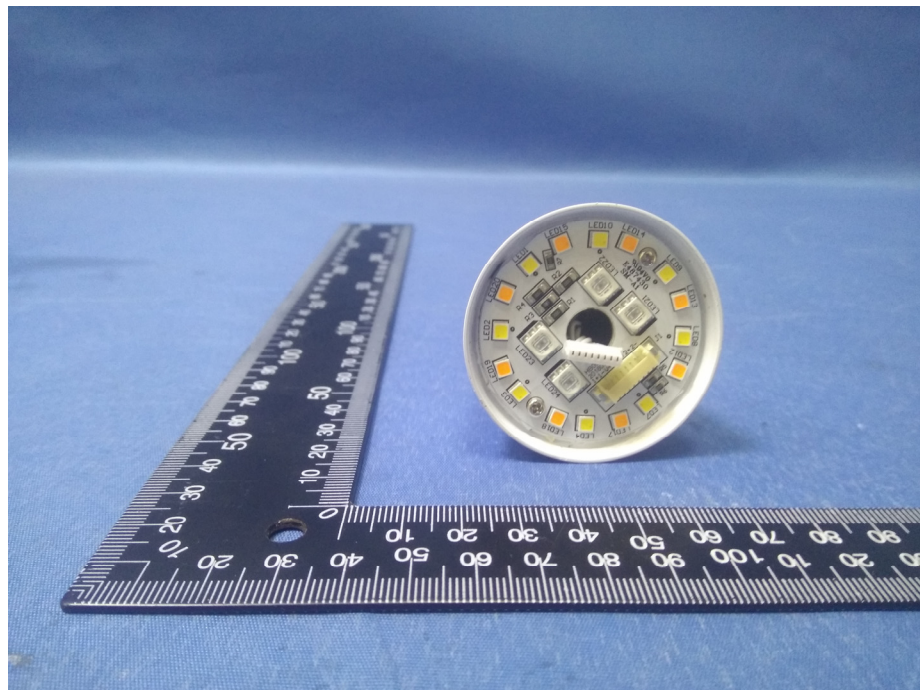

Reference No.: WTS18S12133988W

EUT- Internal Photos

model SBR-600

Reference No.: WTS18S12133988W

Reference No.: WTS18S12133988W

Reference No.: WTS18S12133988W

Reference No.: WTS18S12133988W