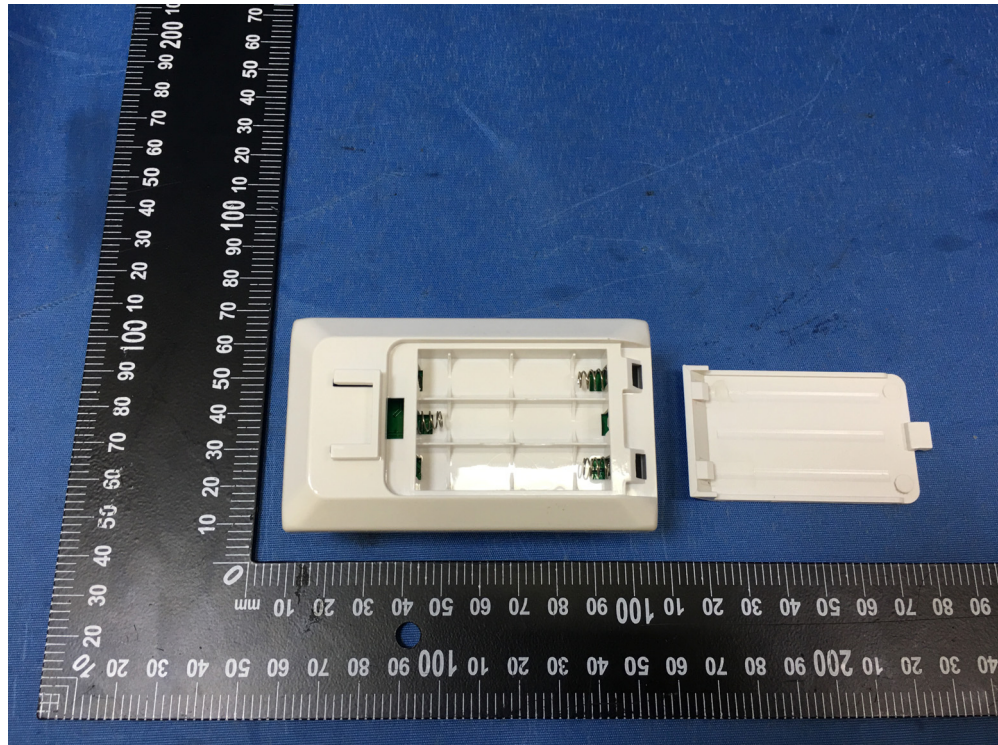

Reference No.: WTS18S08121348W

Model PIR-TH-01 – Internal View

Reference No.: WTS18S08121348W