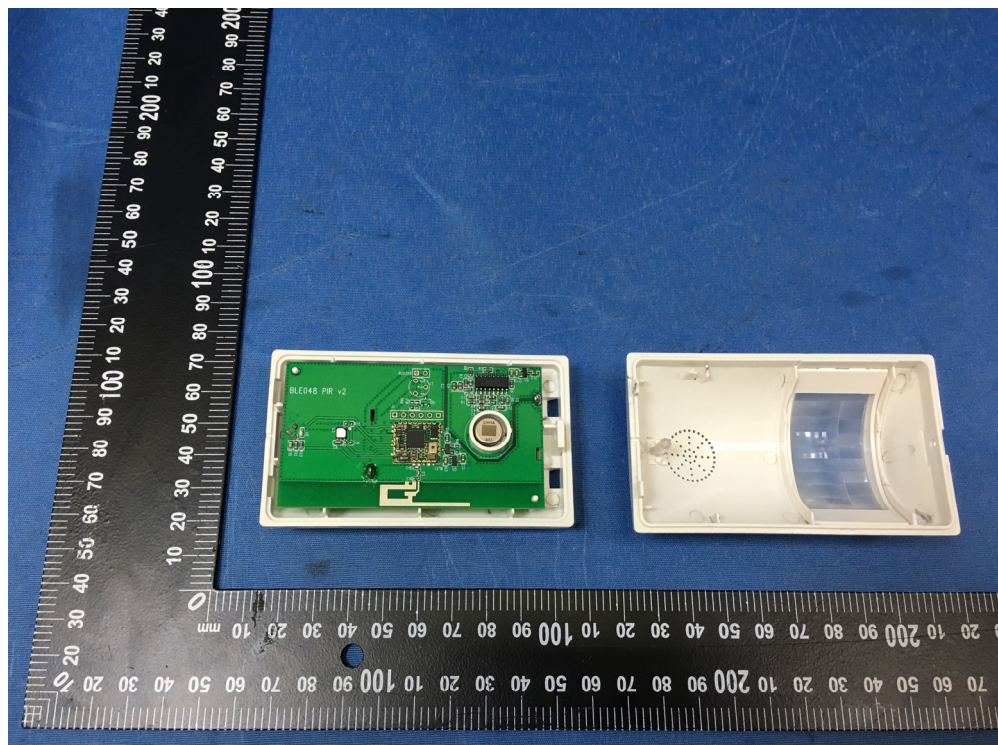

Reference No.: WTS18S08121348W

Model PIR-TH-01 – Internal View

Reference No.: WTS18S08121348W