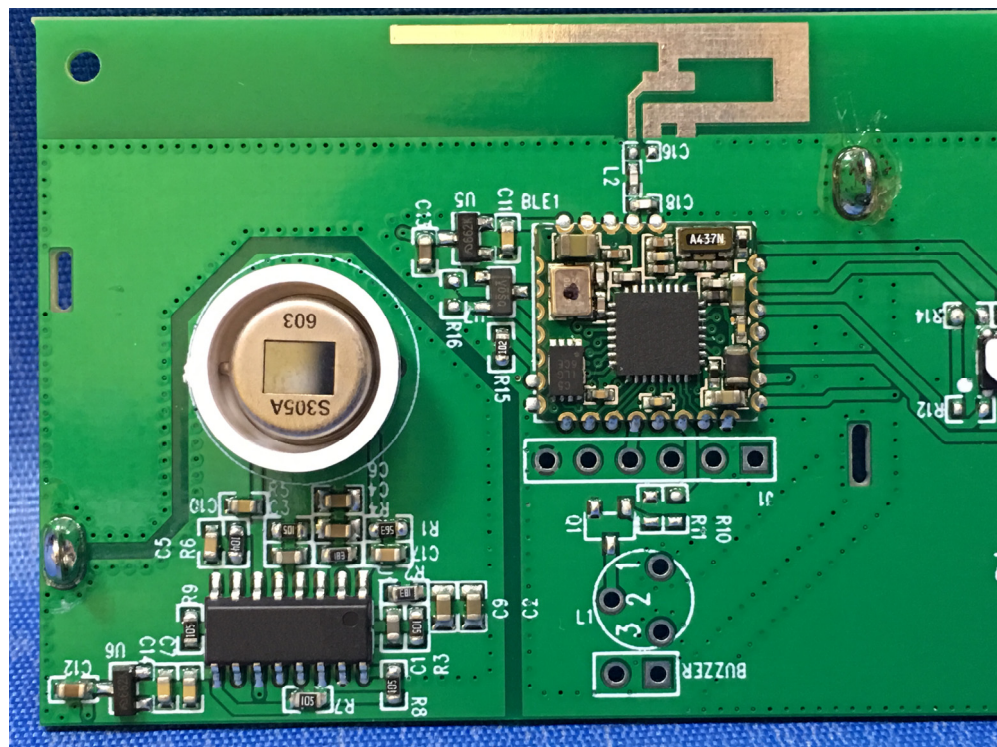

Reference No.: WTS18S08121348W

Model PIR-TH-01 – Internal View

Reference No.: WTS18S08121348W