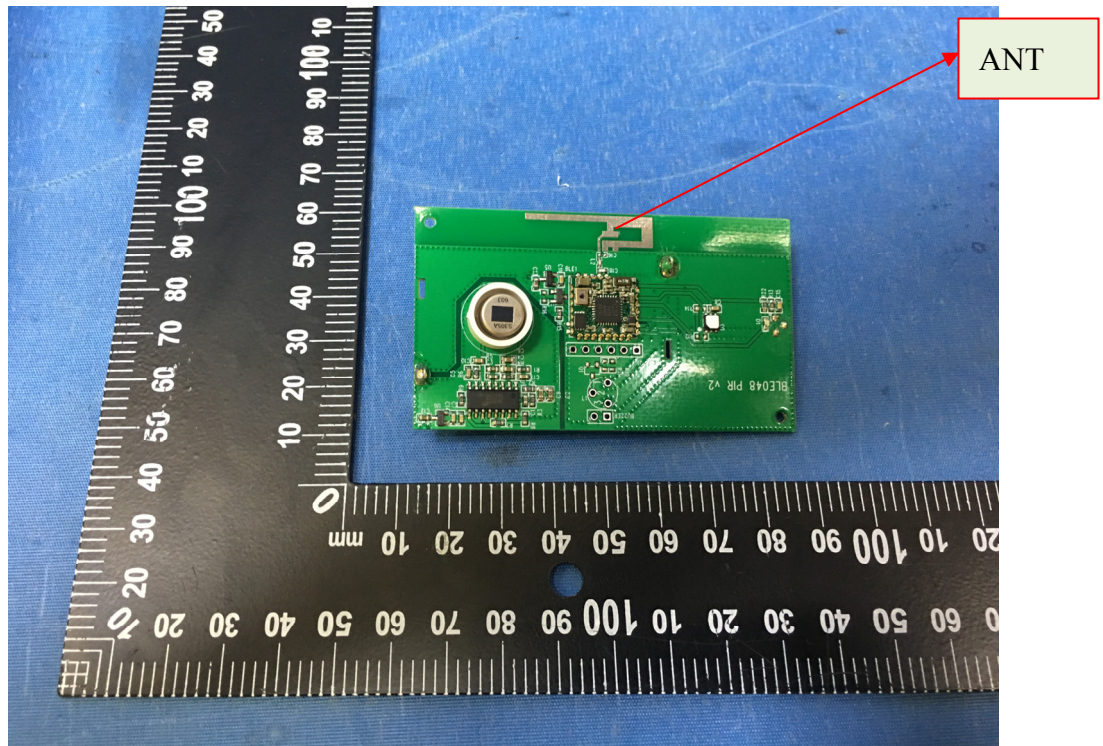

Reference No.: WTS18S08121348W

Model PIR-TH-01 – Internal View

Reference No.: WTS18S08121348W