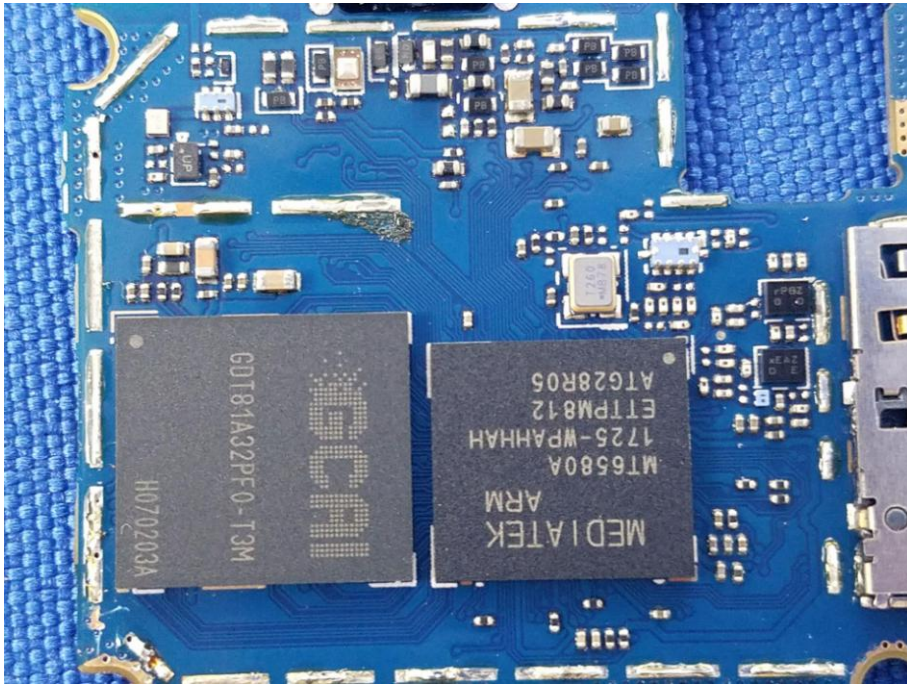

Appendix B: Photographs of EUT

Product: Mobile phone

Model: T4001

Internal Photos

BT&WIFI
Antenna

GSM&WCDMA
Antenna