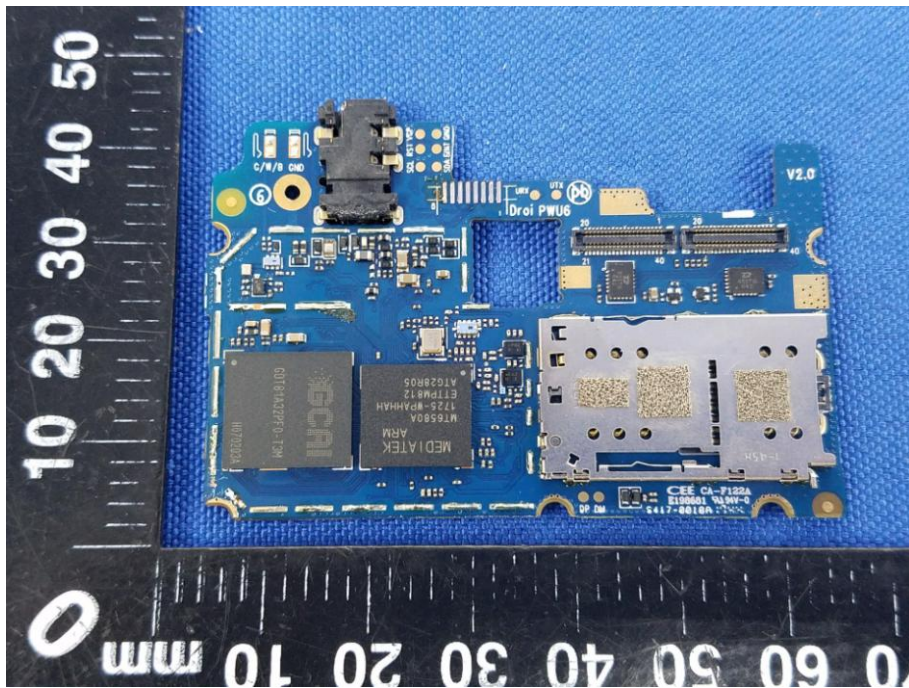

Appendix B: Photographs of EUT

Product: Mobile phone

Model: T4001

Internal Photos

BT&WIFI
Antenna

GSM&WCDMA
Antenna