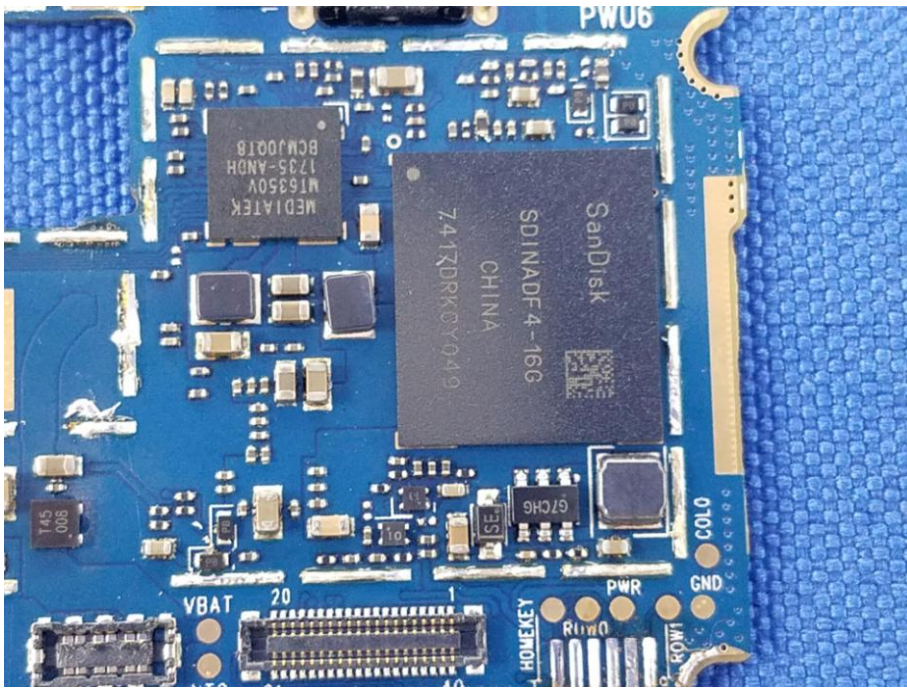

Appendix B: Photographs of EUT

Product: Mobile phone

Model: T4001

Internal Photos

BT&WIFI
Antenna

GSM&WCDMA
Antenna