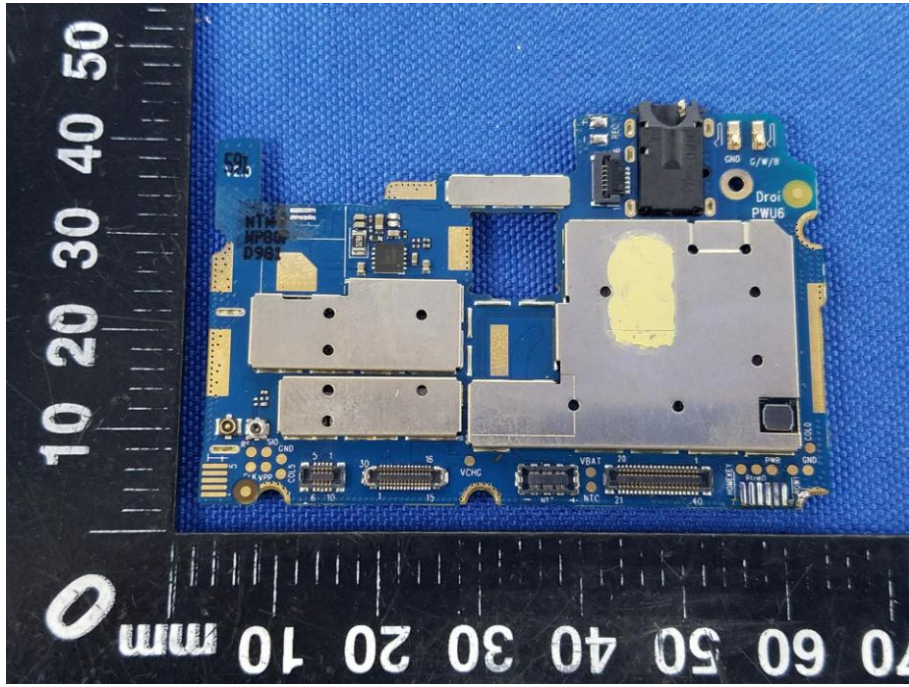

Appendix B: Photographs of EUT

Product: Mobile phone

Model: T4001

Internal Photos

BT&WIFI
Antenna

GSM&WCDMA
Antenna