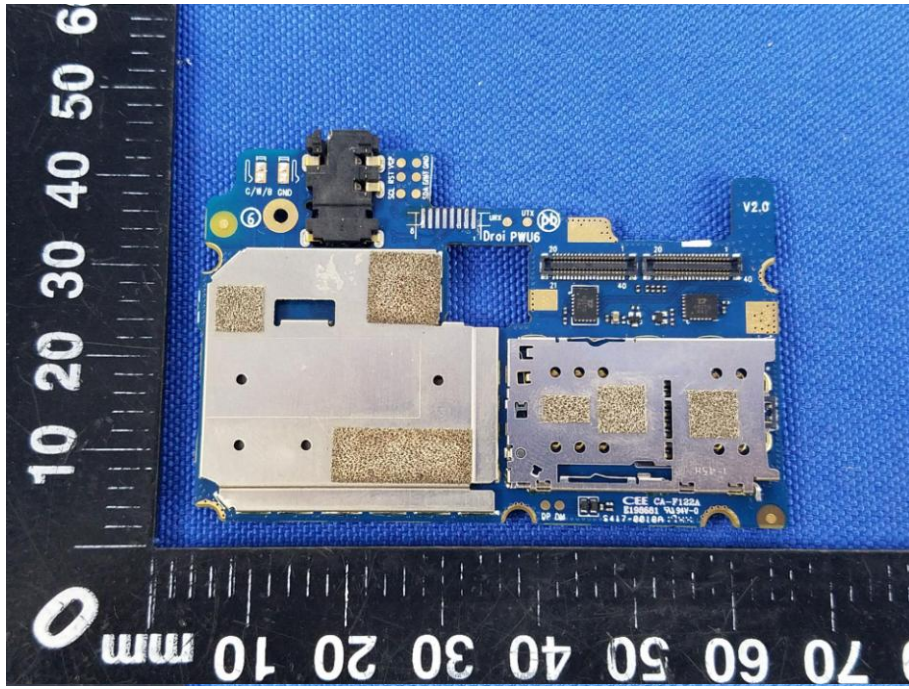

Appendix B: Photographs of EUT

Product: Mobile phone

Model: T4001

Internal Photos

BT&WIFI
Antenna

GSM&WCDMA
Antenna