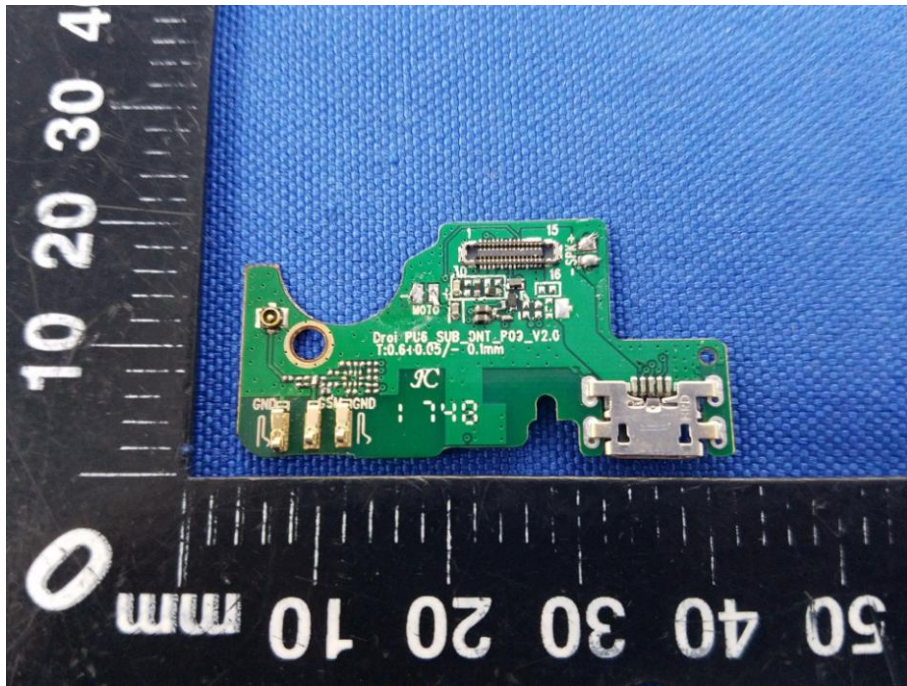

Appendix B: Photographs of EUT

Product: Mobile phone

Model: T4001

Internal Photos

BT&WIFI
Antenna

GSM&WCDMA
Antenna