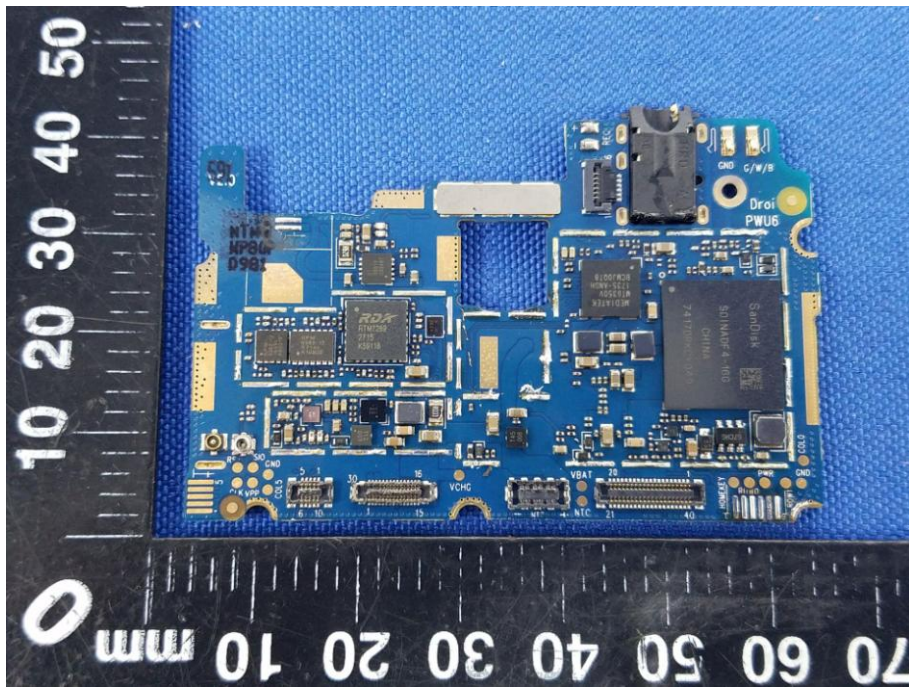

Appendix B: Photographs of EUT

Product: Mobile phone

Model: T4001

Internal Photos

BT&WIFI
Antenna

GSM&WCDMA
Antenna