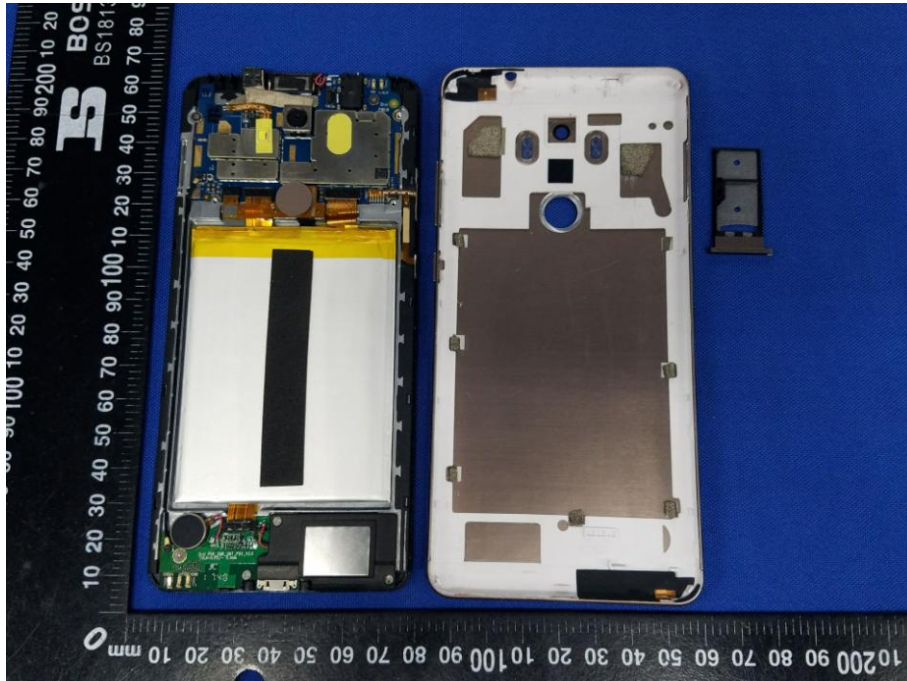

Appendix B: Photographs of EUT

Product: Mobile phone

Model: T4001

Internal Photos

BT&WIFI
Antenna

GSM&WCDMA
Antenna