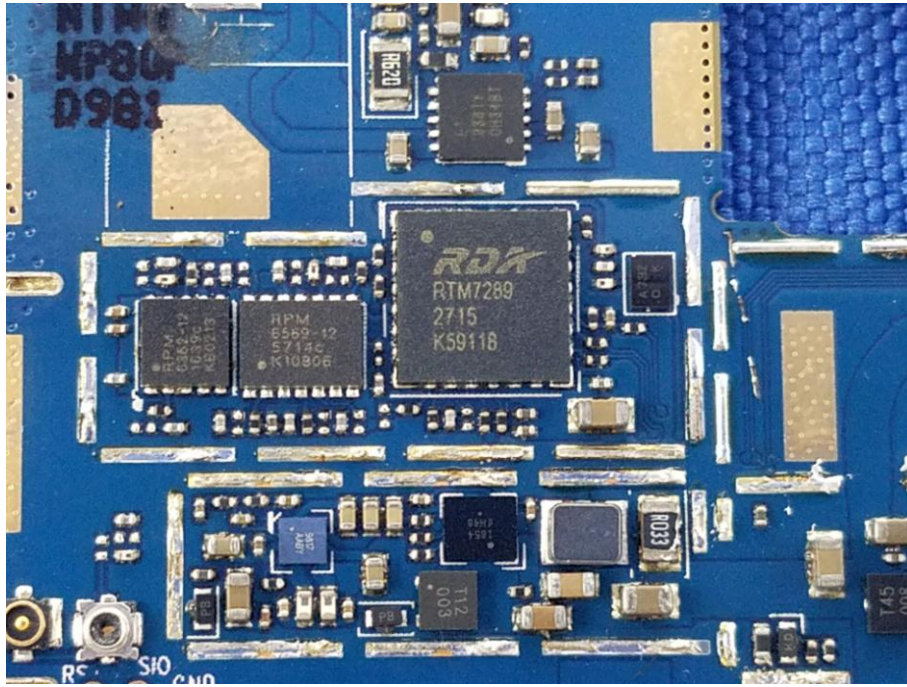

Appendix B: Photographs of EUT

Product: Mobile phone

Model: T4001

Internal Photos

BT&WIFI
Antenna

GSM&WCDMA
Antenna