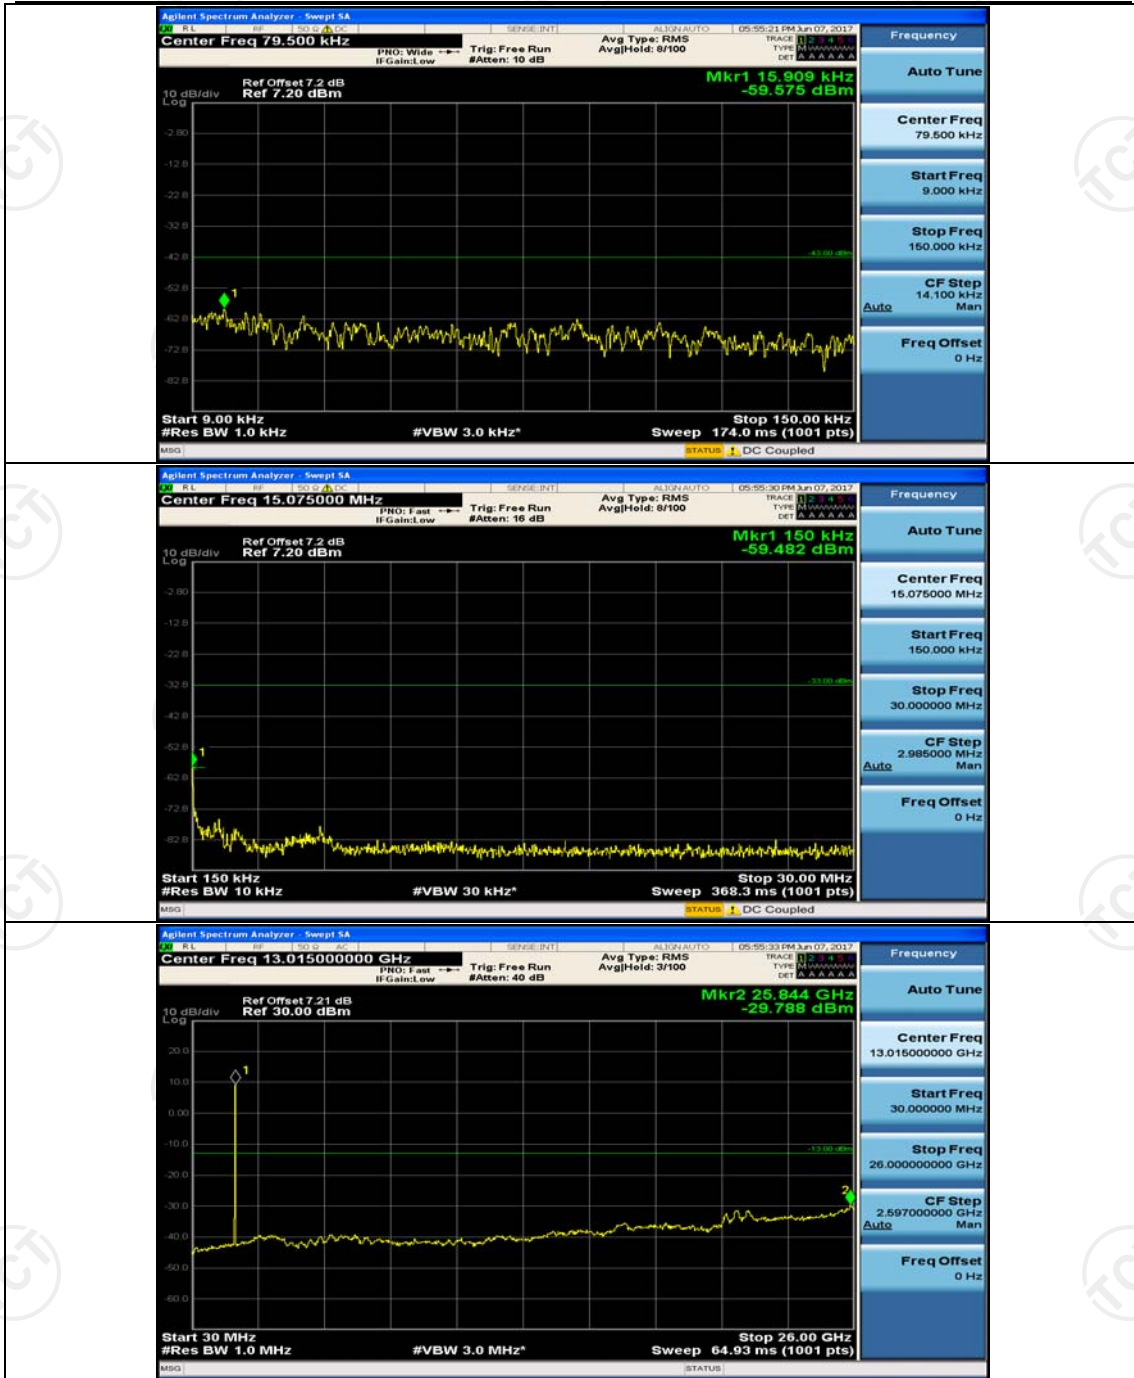

**Channel Bandwidth: 15 MHz**

**Channel Bandwidth: 20 MHz**