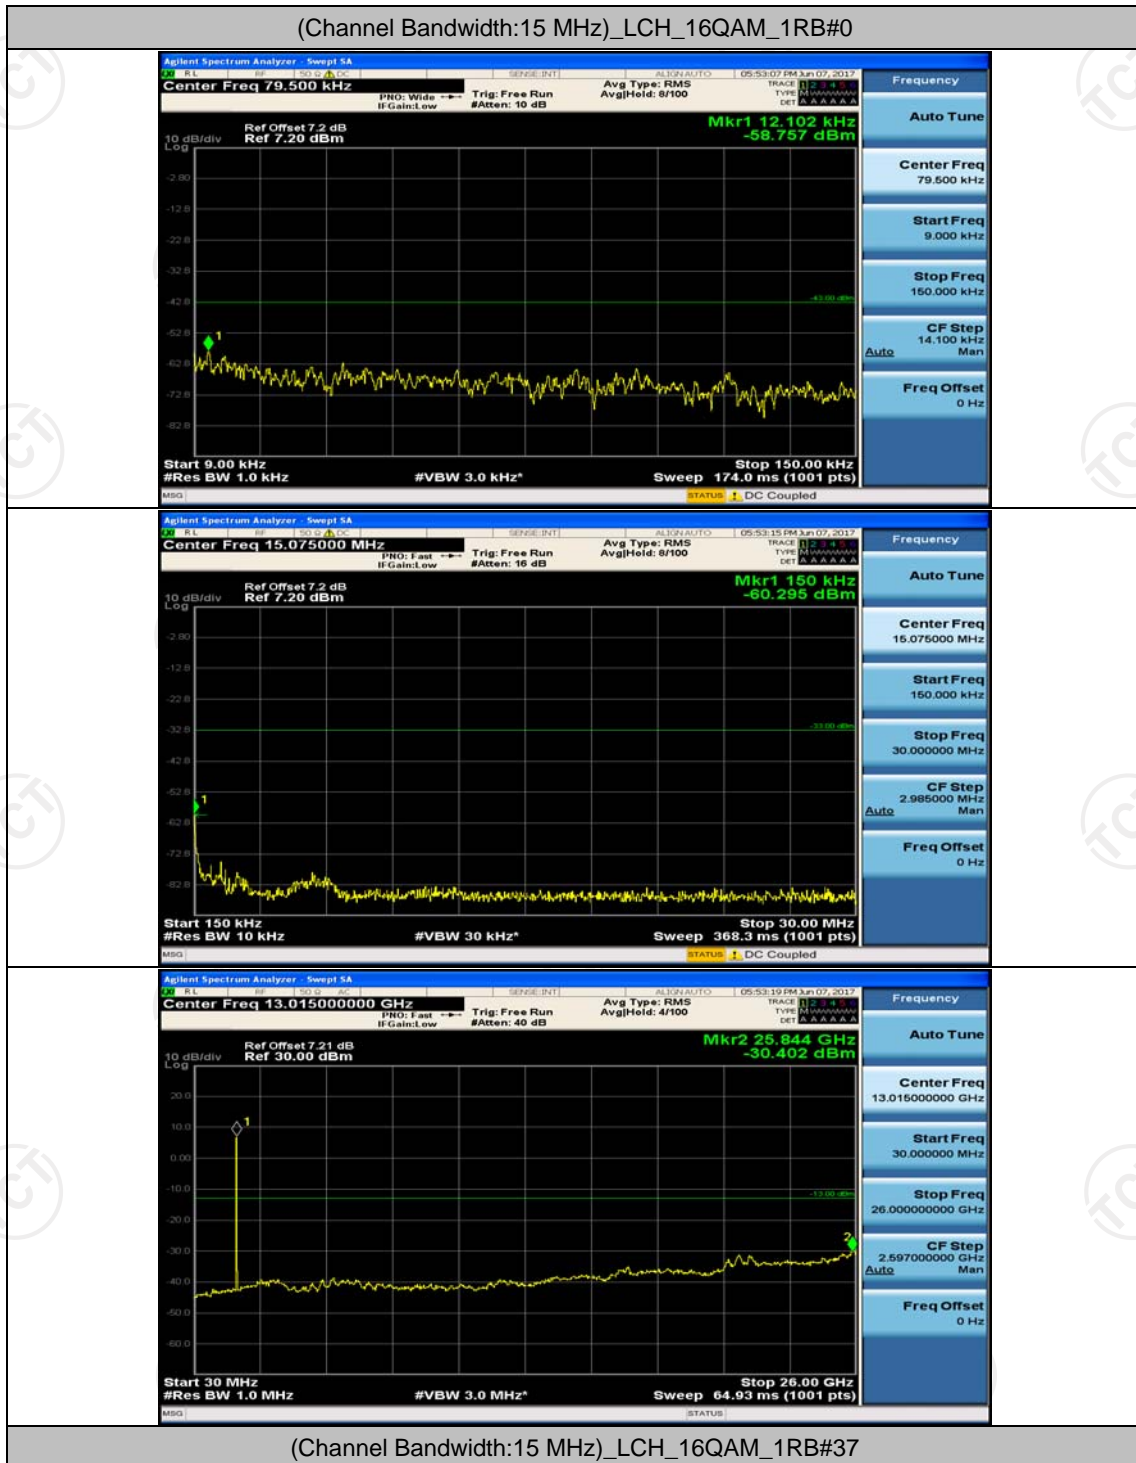

**Channel Bandwidth: 15 MHz**

**Channel Bandwidth: 20 MHz**