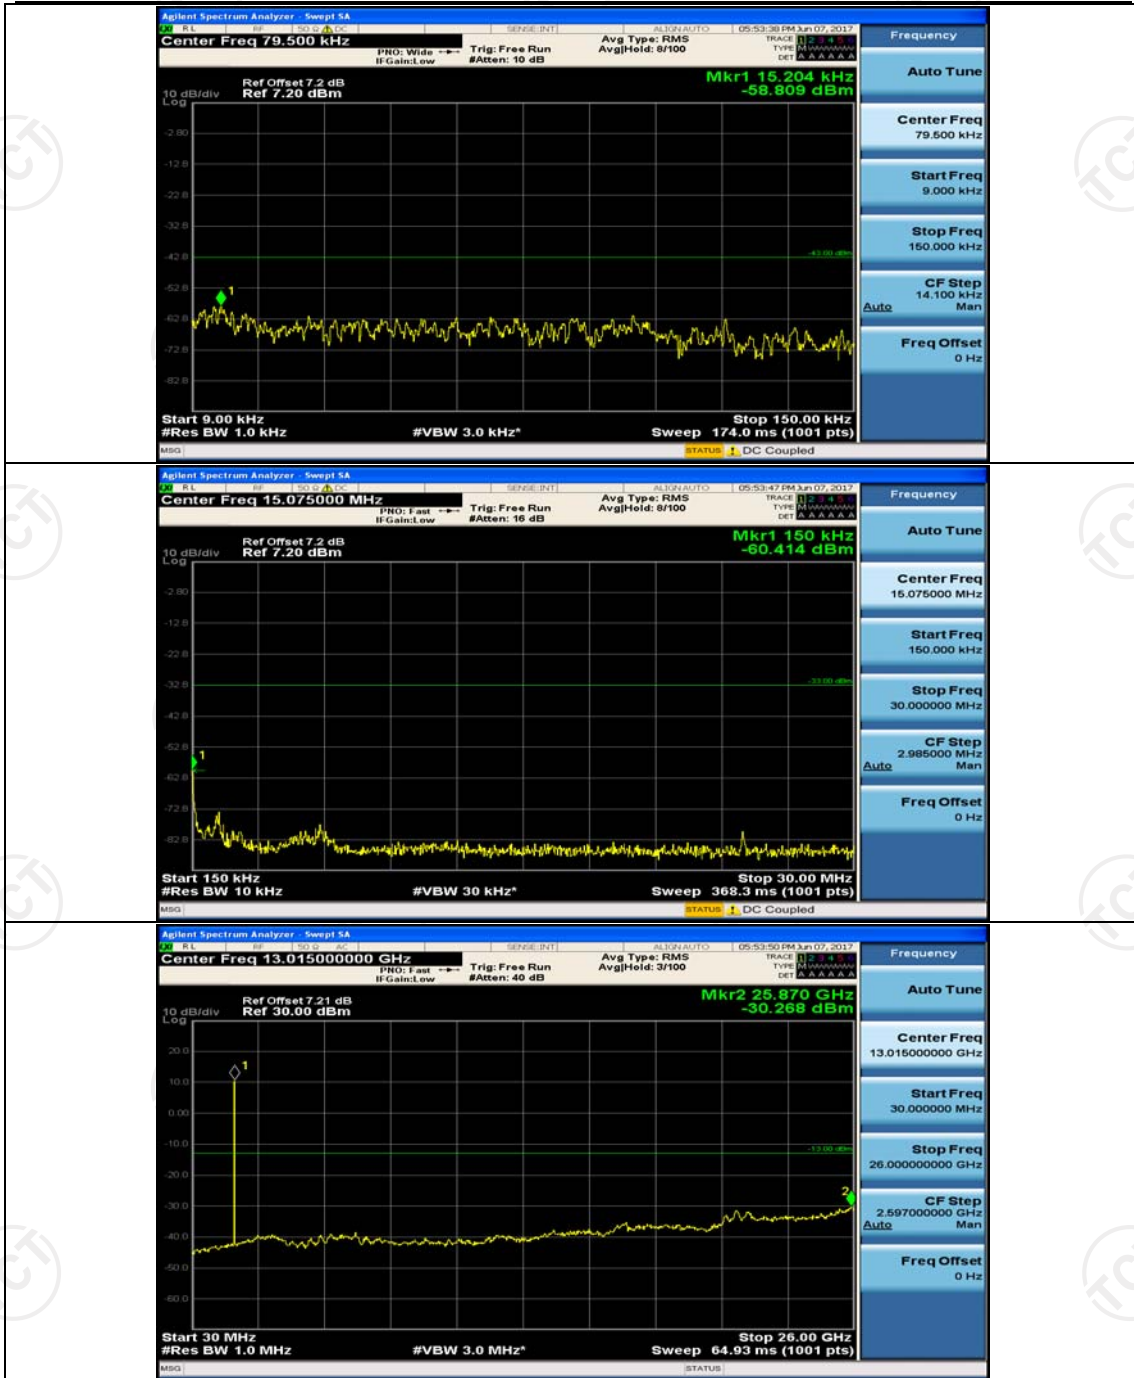

**Channel Bandwidth: 15 MHz**

**Channel Bandwidth: 20 MHz**