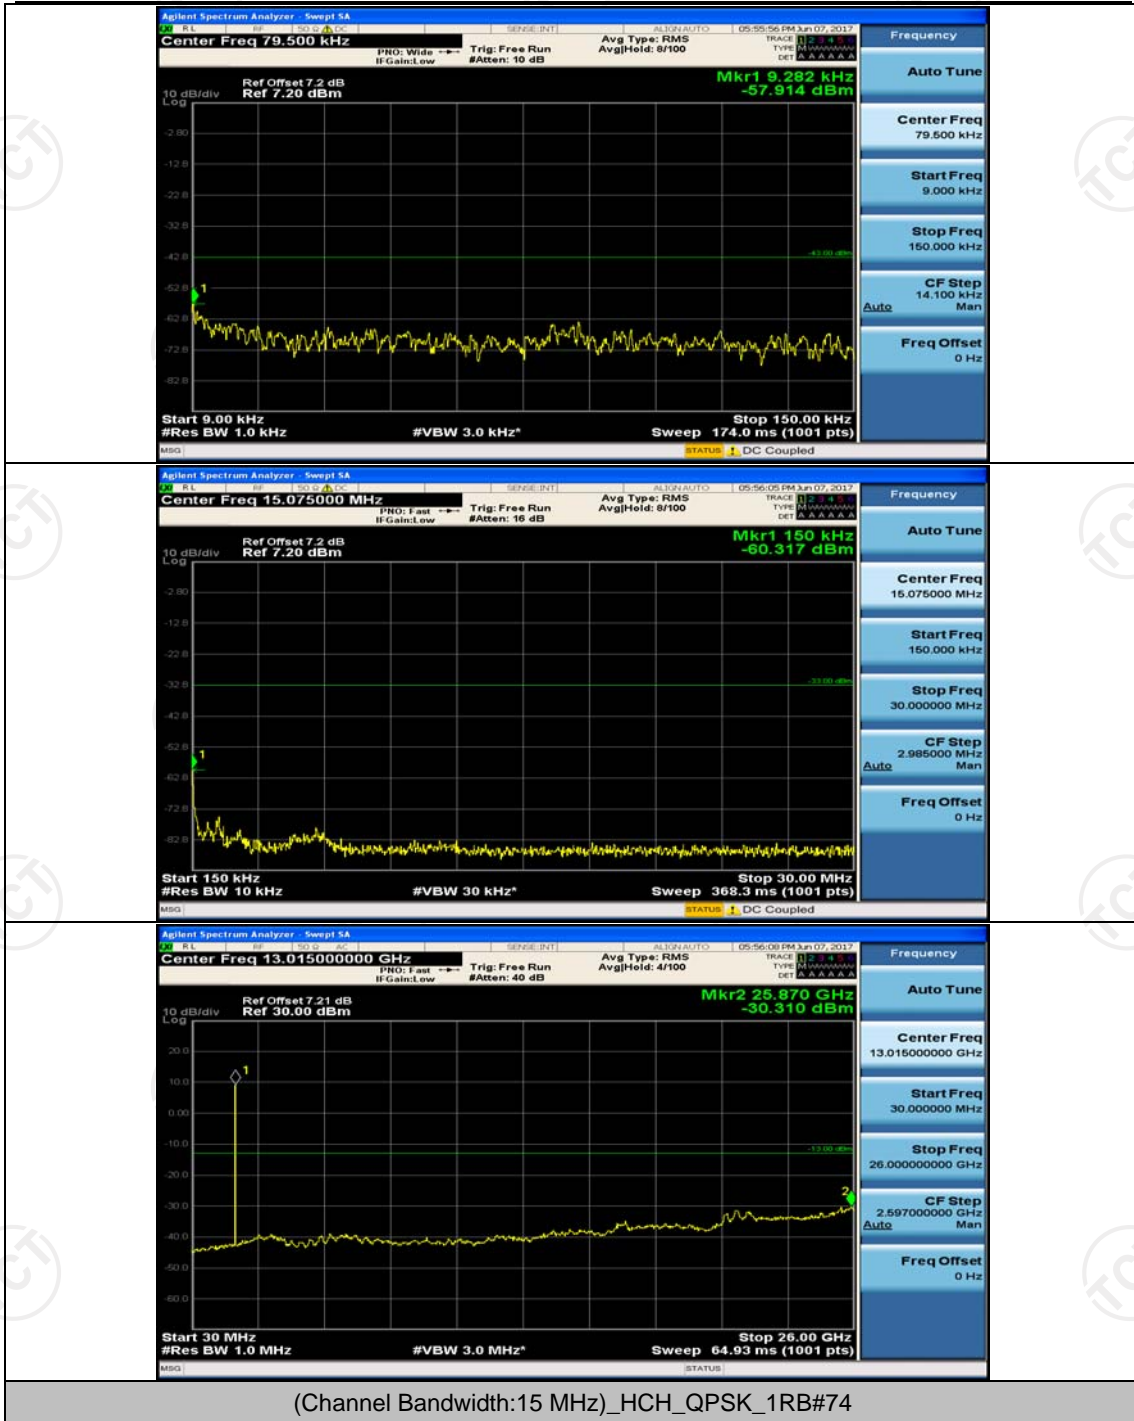

**Channel Bandwidth: 15 MHz**

**Channel Bandwidth: 20 MHz**