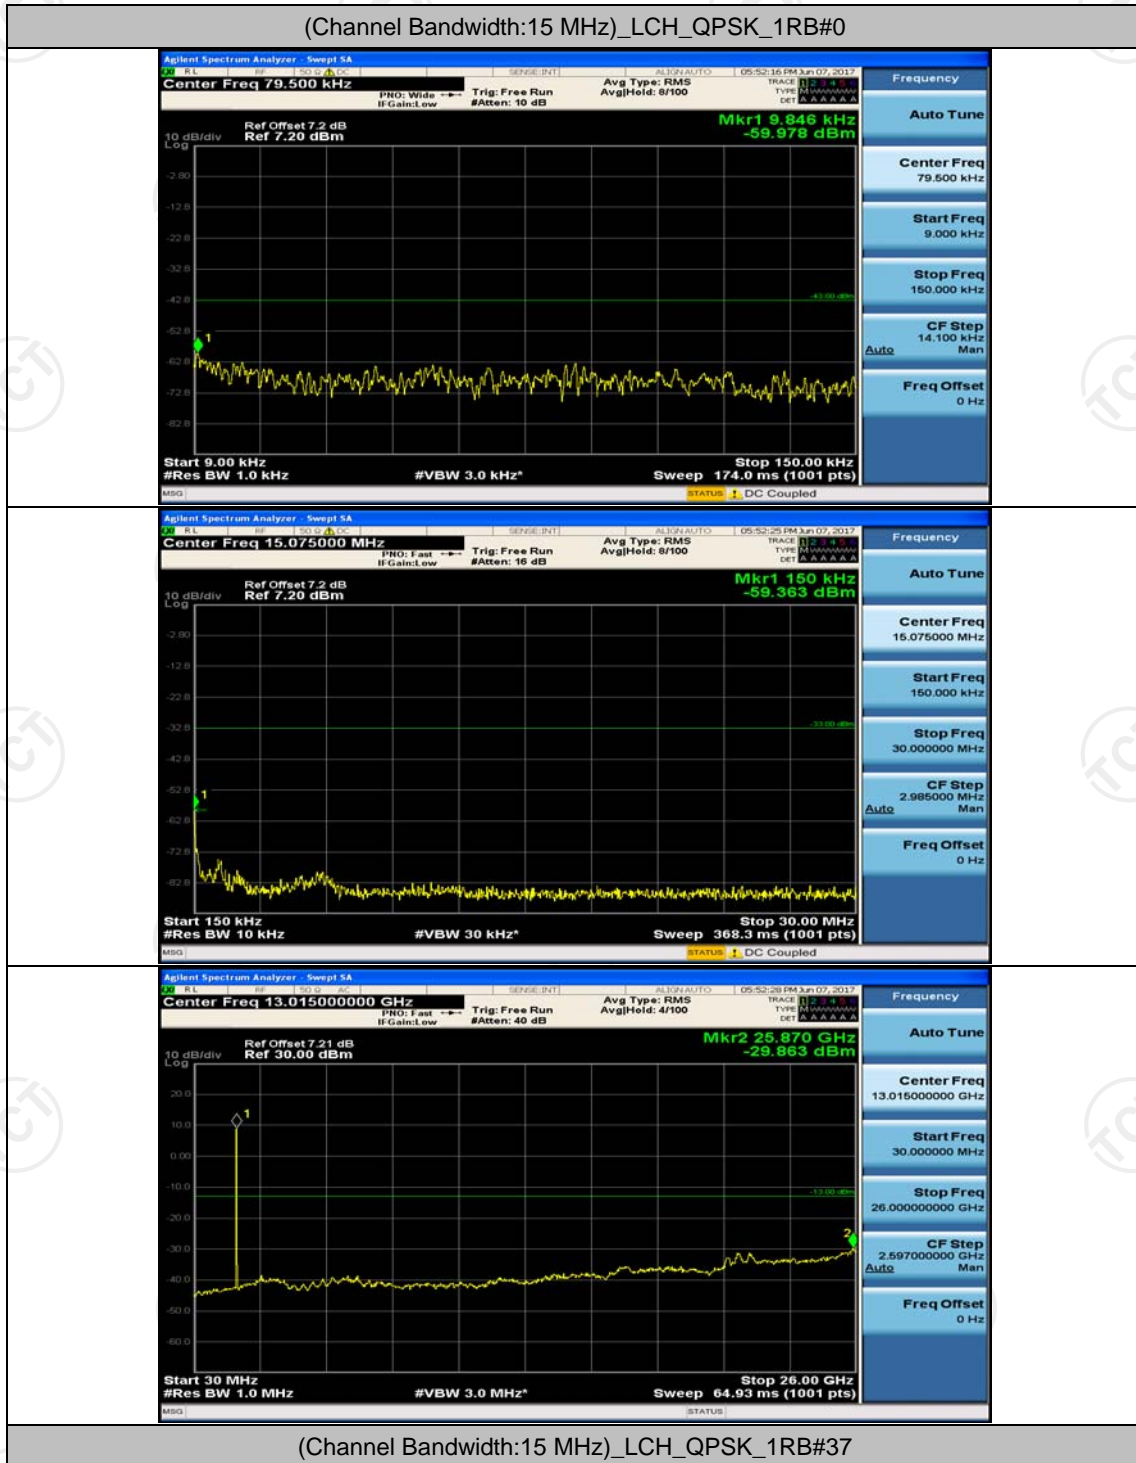

**Channel Bandwidth: 15 MHz**

**Channel Bandwidth: 20 MHz**