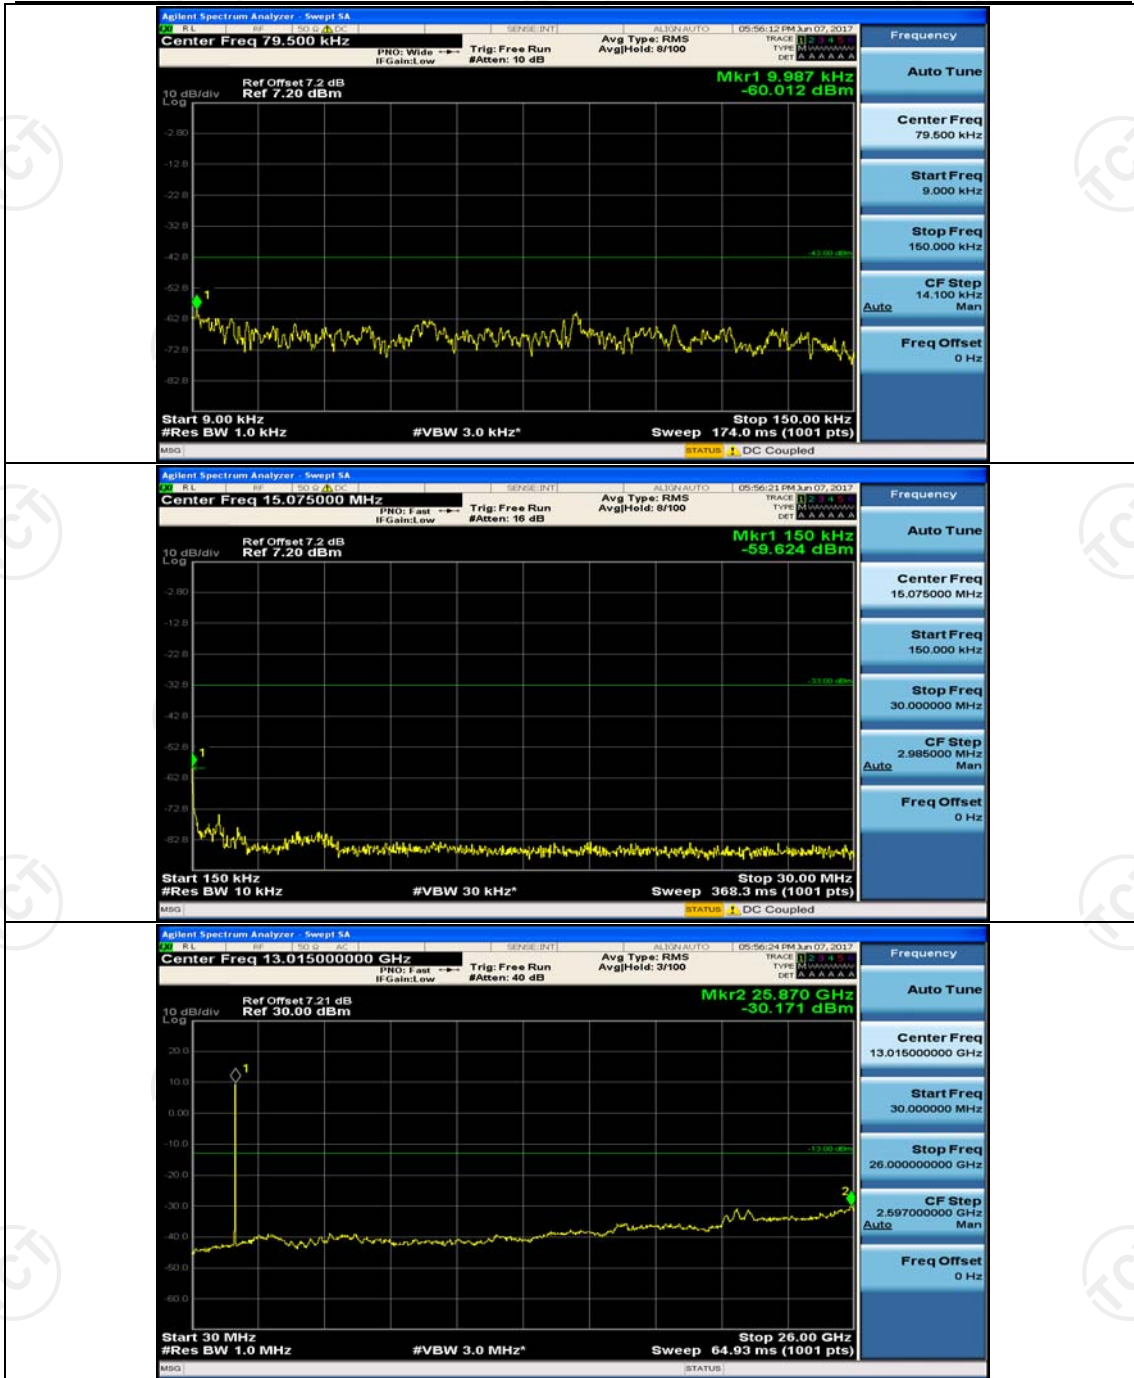

**Channel Bandwidth: 15 MHz**

**Channel Bandwidth: 20 MHz**