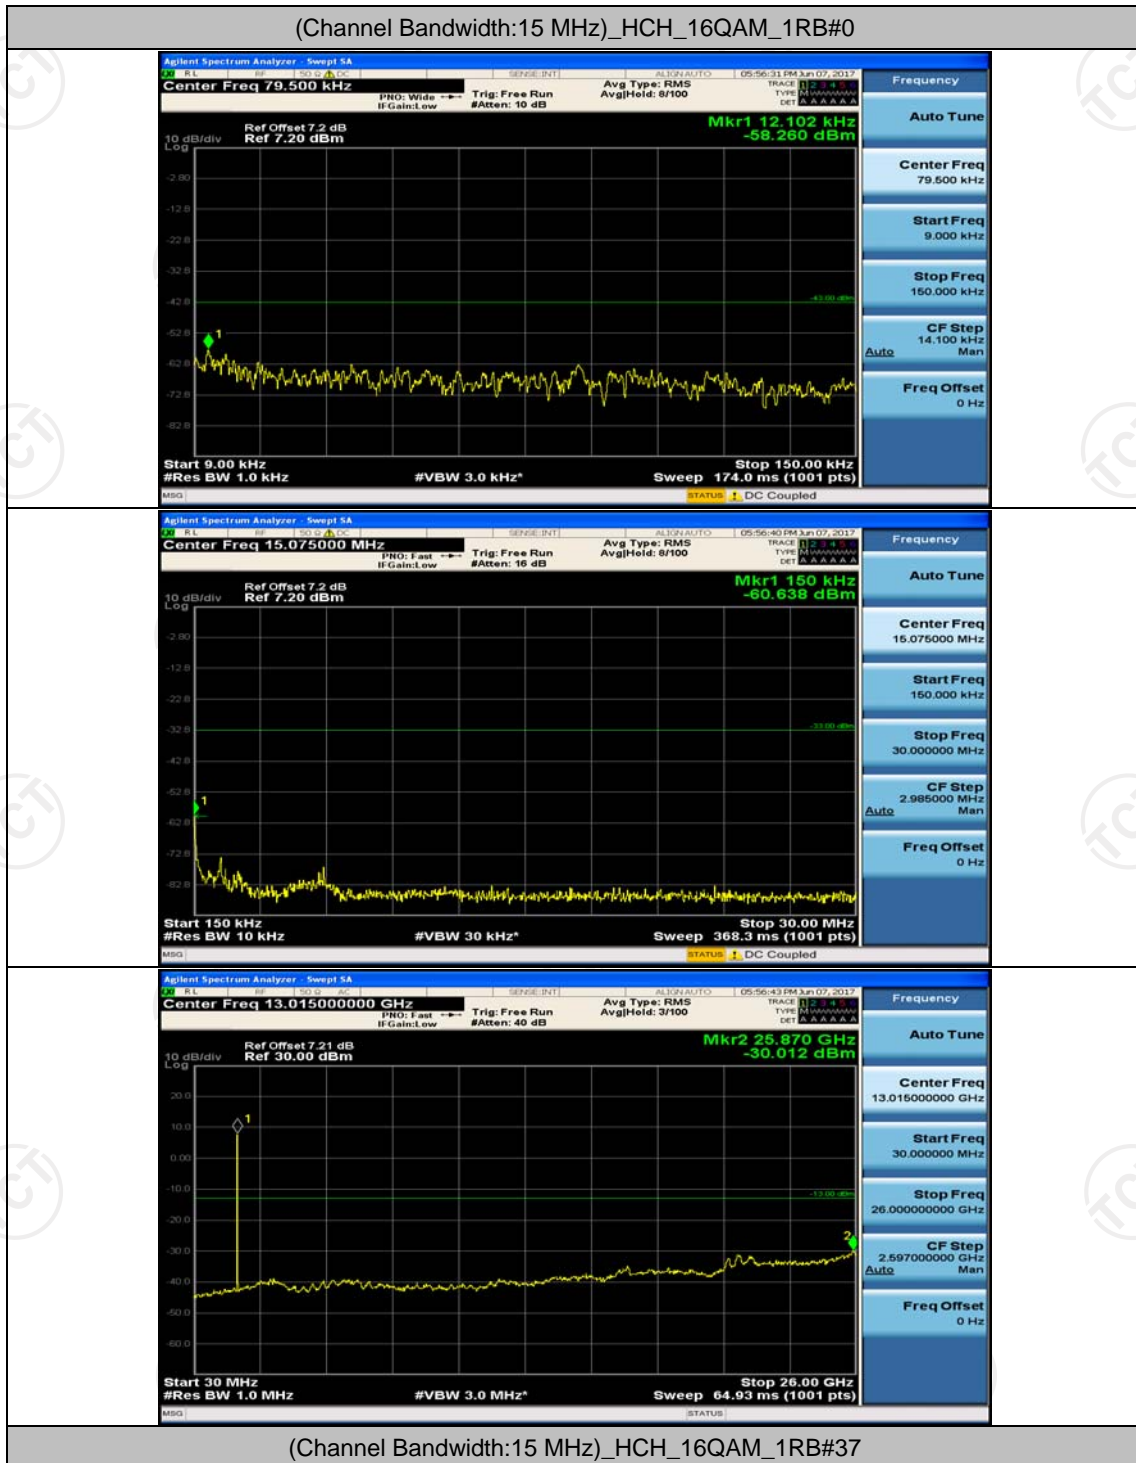

**Channel Bandwidth: 15 MHz**

**Channel Bandwidth: 20 MHz**