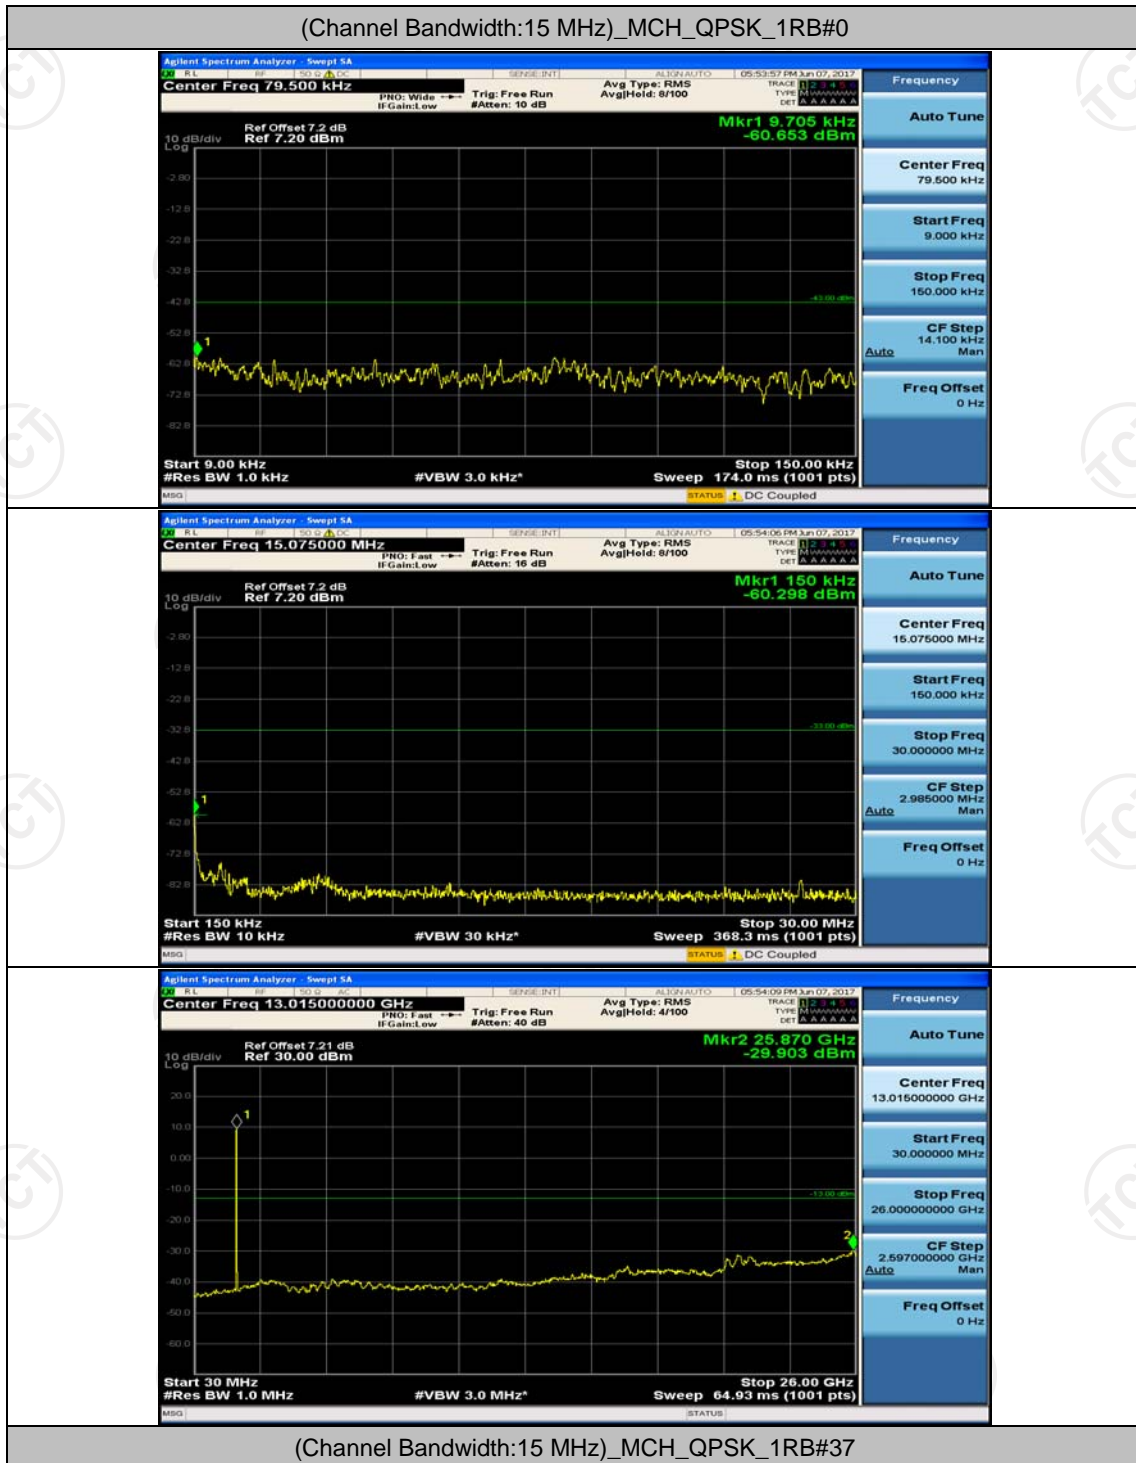

**Channel Bandwidth: 15 MHz**

**Channel Bandwidth: 20 MHz**