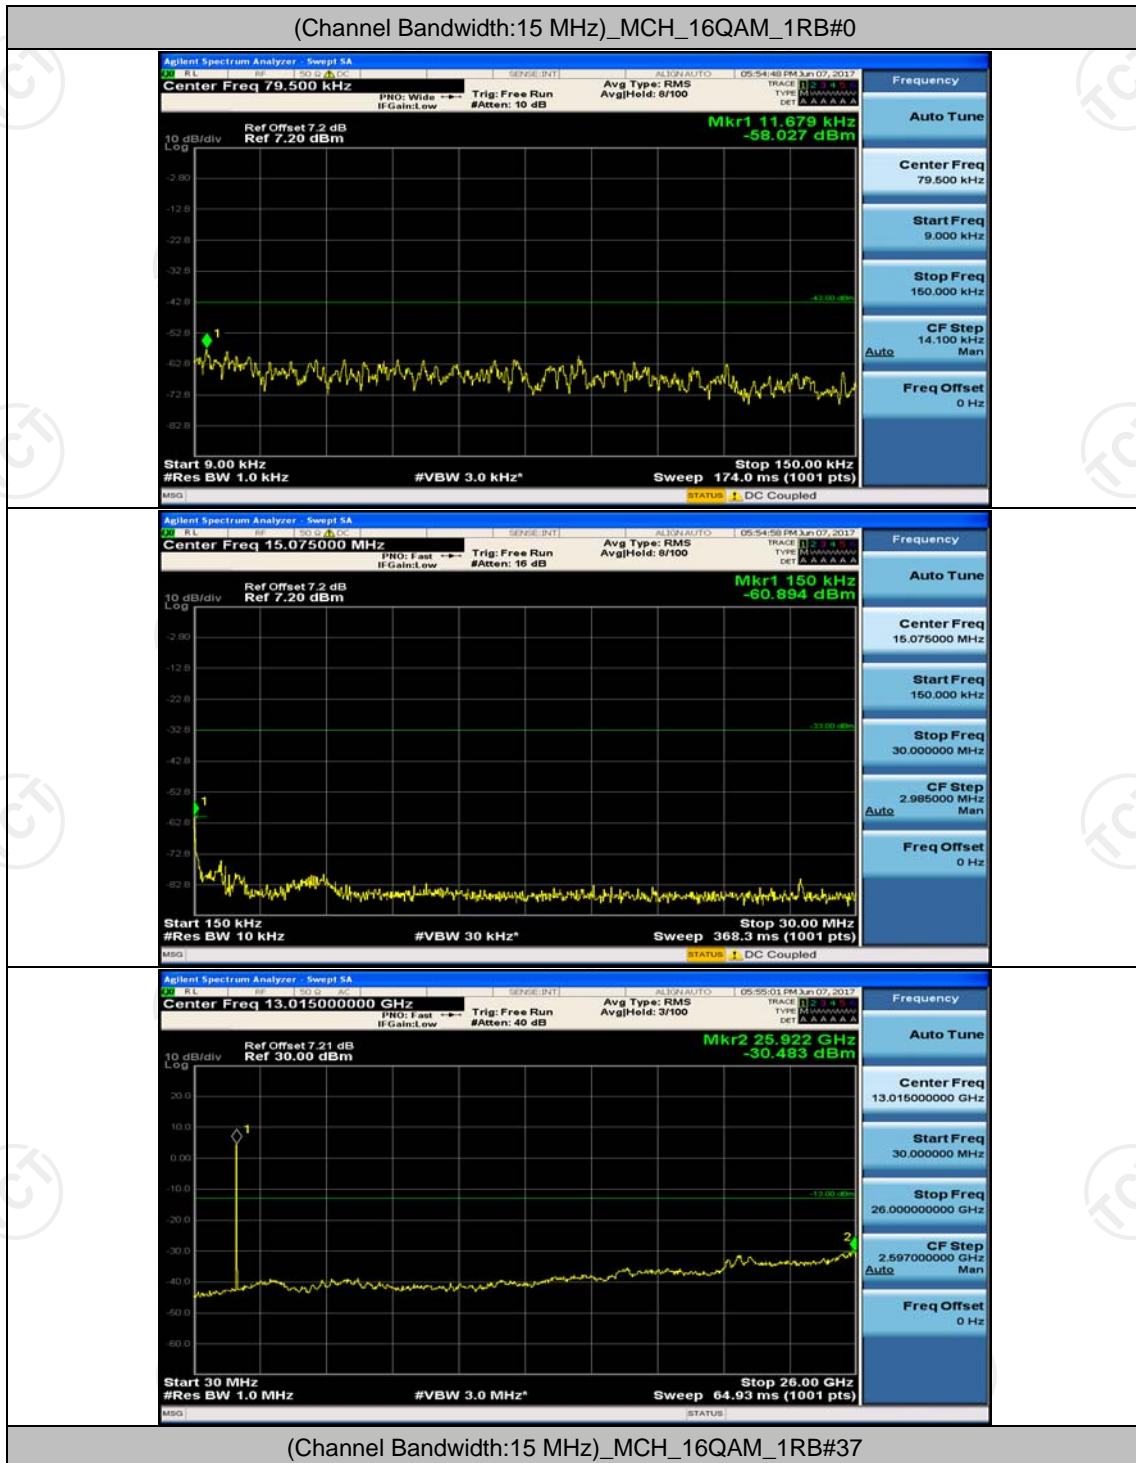

**Channel Bandwidth: 15 MHz**

**Channel Bandwidth: 20 MHz**