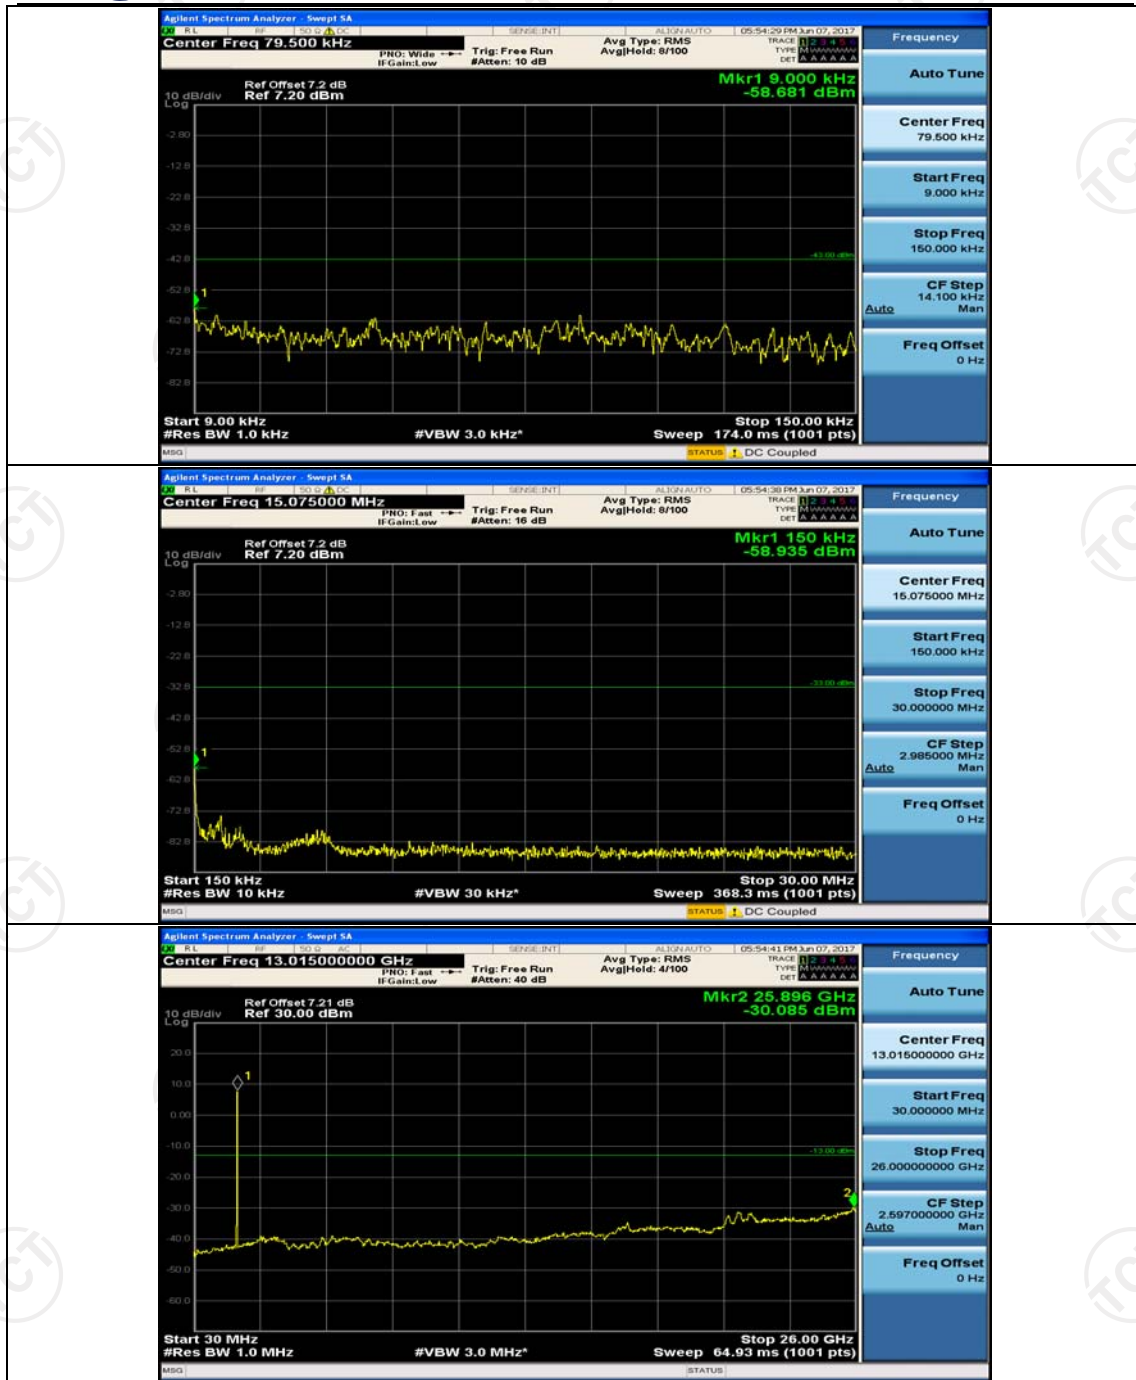

**Channel Bandwidth: 15 MHz**

**Channel Bandwidth: 20 MHz**