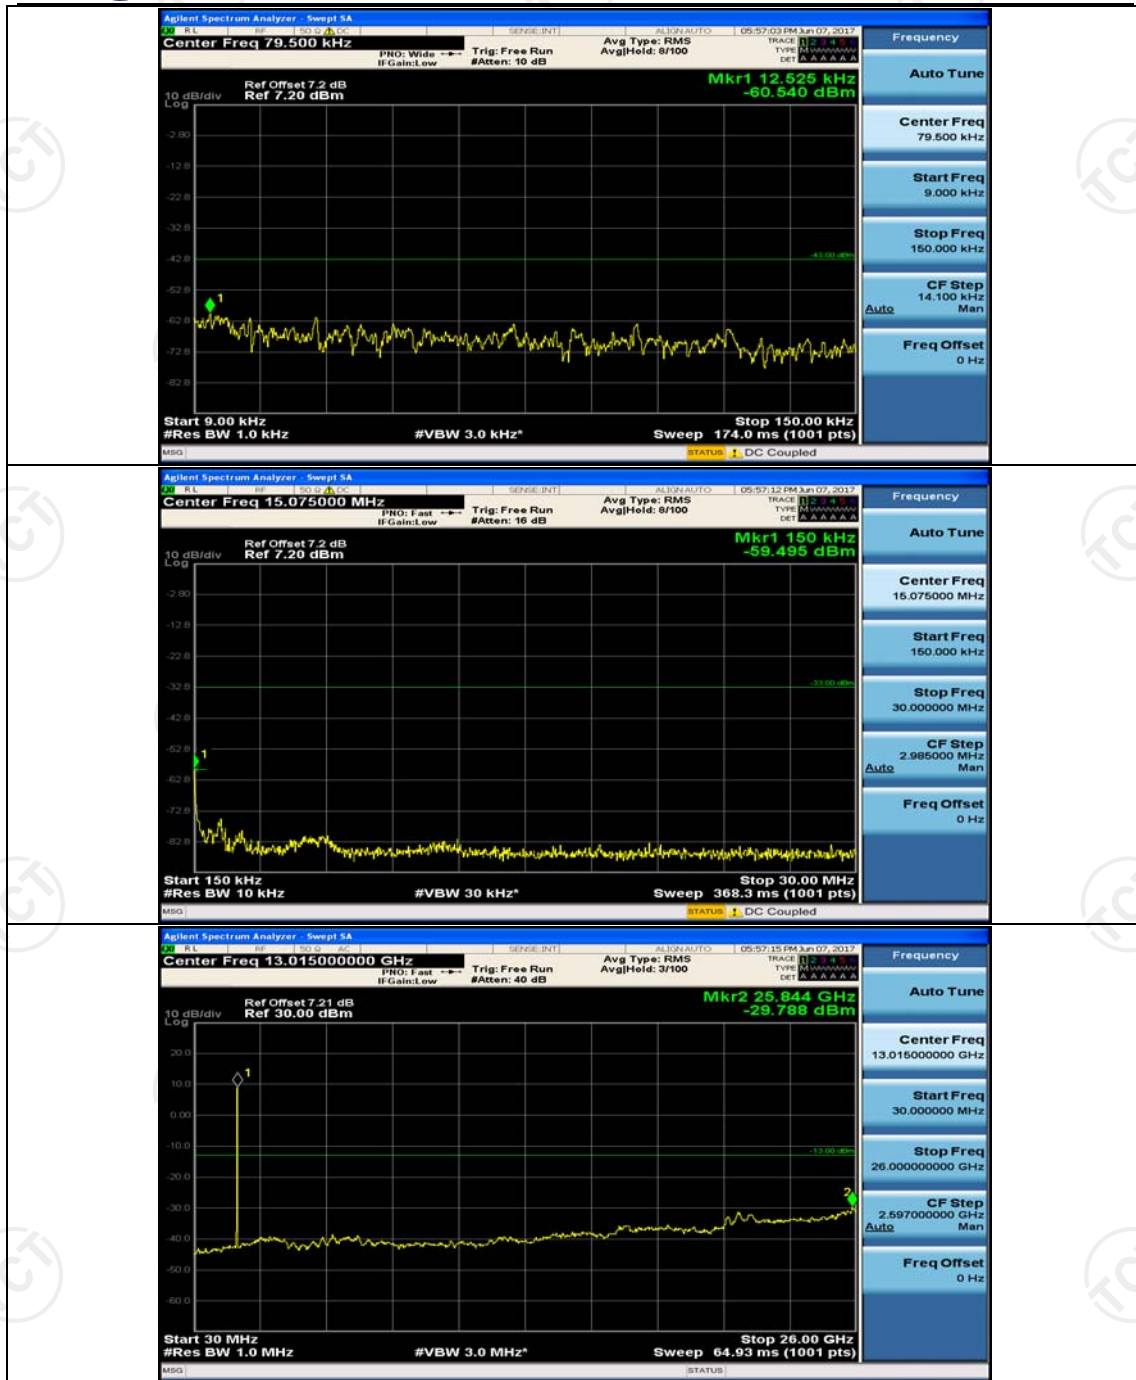

**Channel Bandwidth: 15 MHz**

**Channel Bandwidth: 20 MHz**