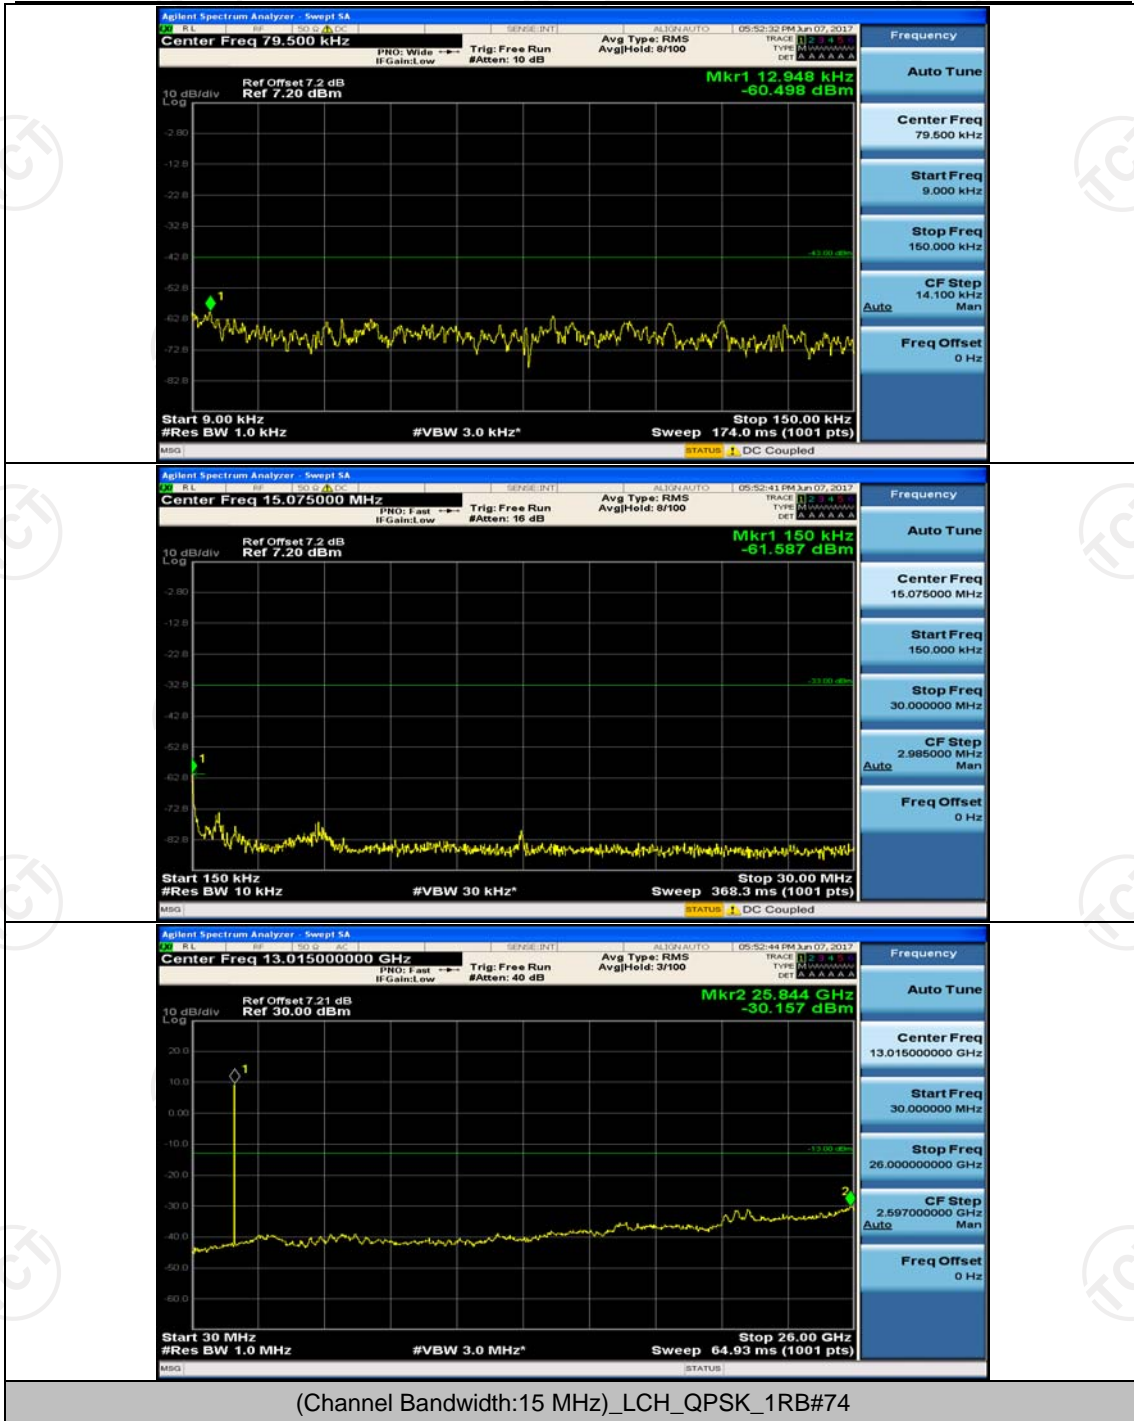

**Channel Bandwidth: 15 MHz**

**Channel Bandwidth: 20 MHz**