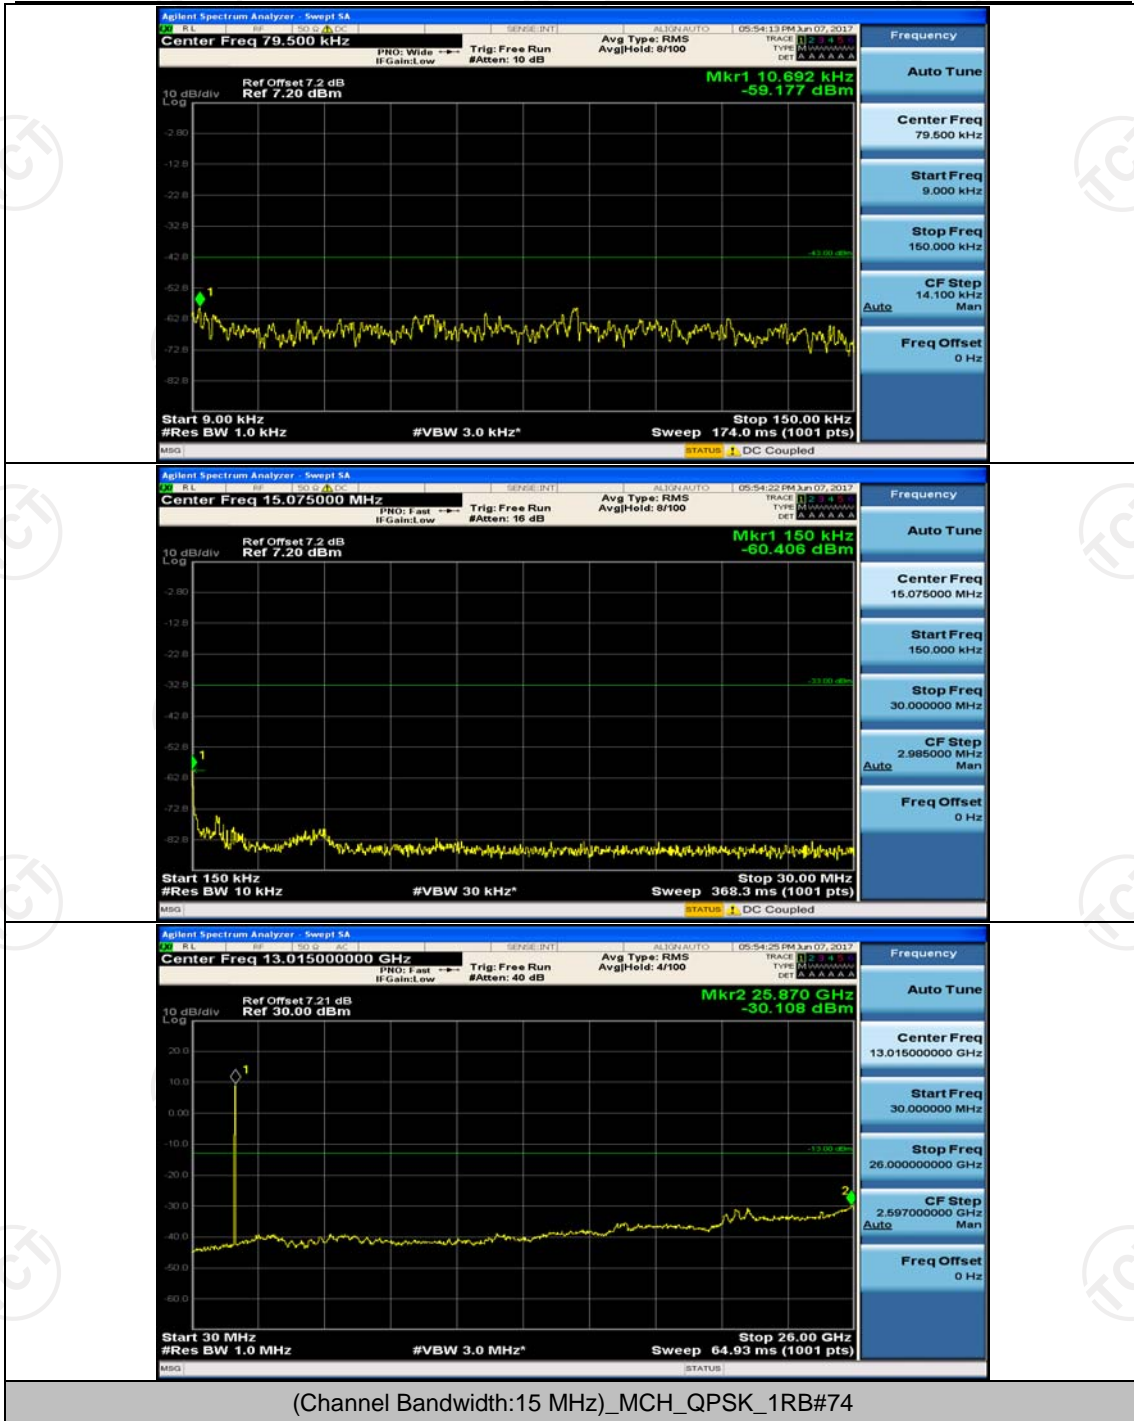

**Channel Bandwidth: 15 MHz**

**Channel Bandwidth: 20 MHz**