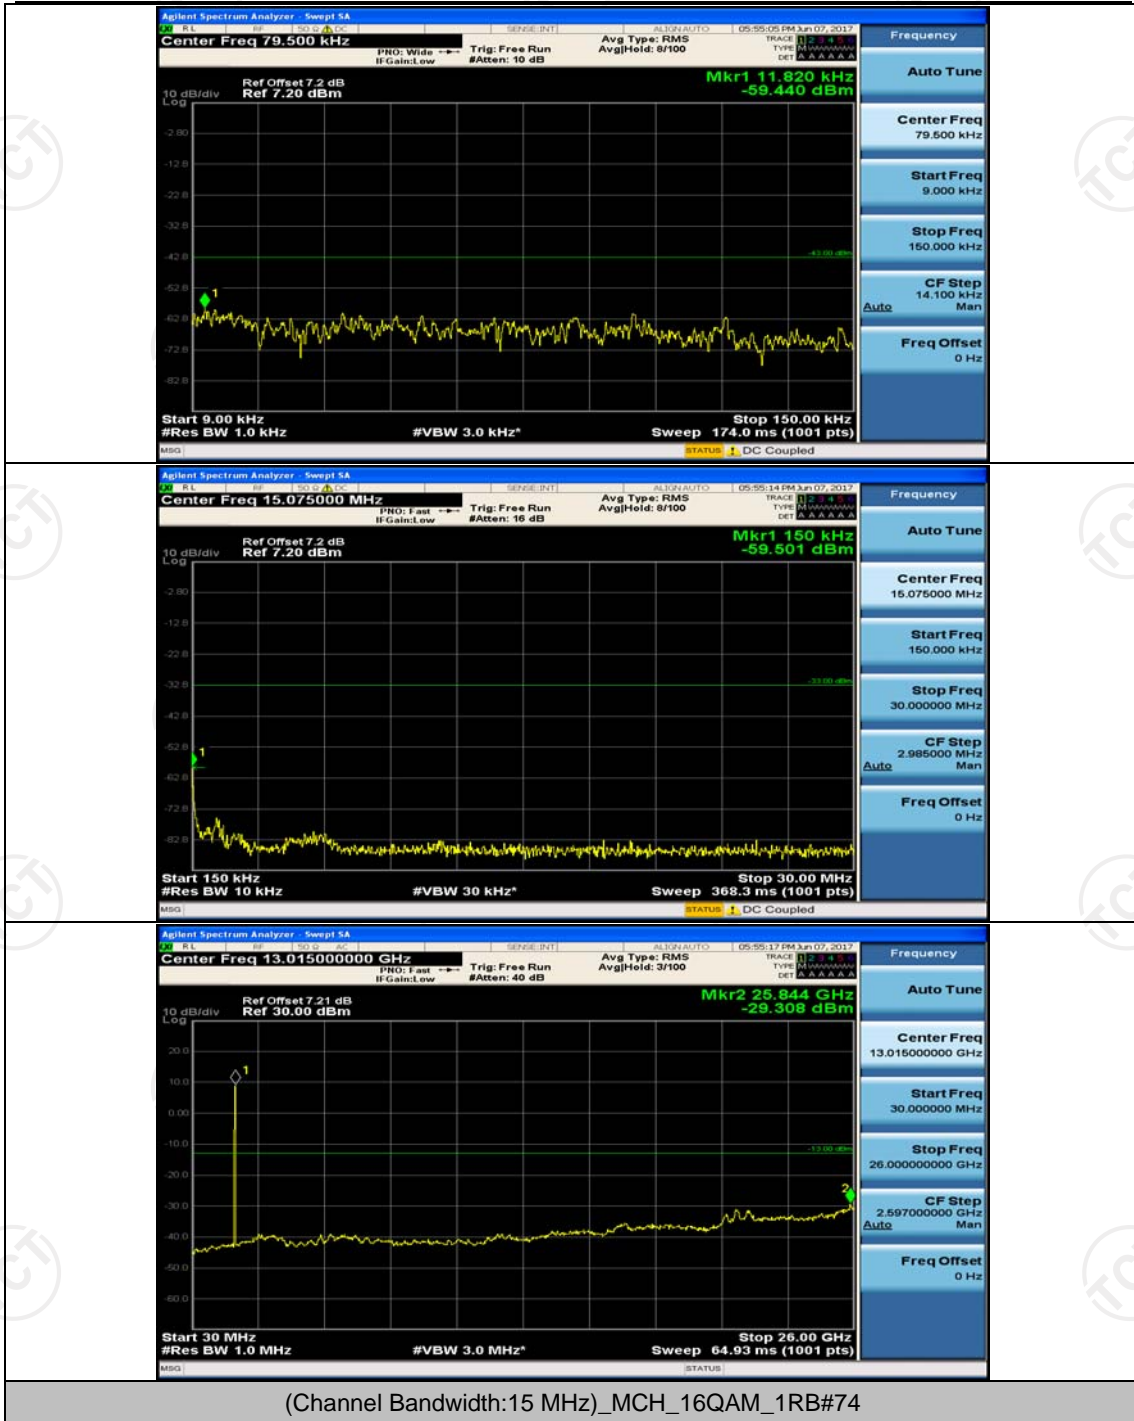

**Channel Bandwidth: 15 MHz**

**Channel Bandwidth: 20 MHz**