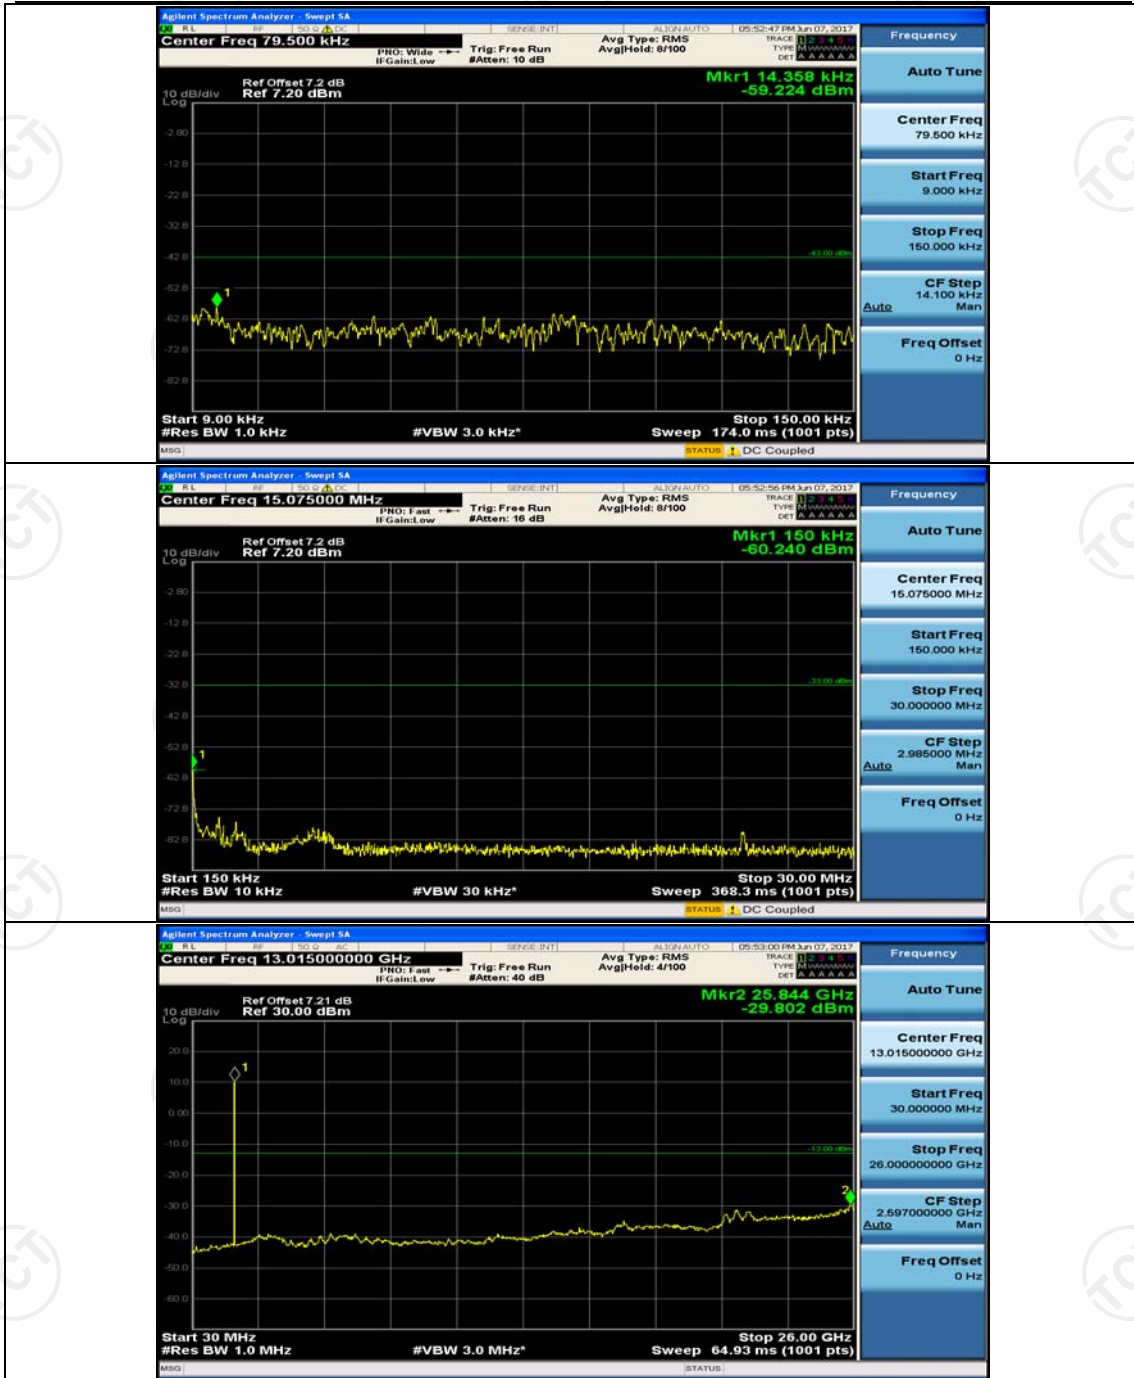

**Channel Bandwidth: 15 MHz**

**Channel Bandwidth: 20 MHz**