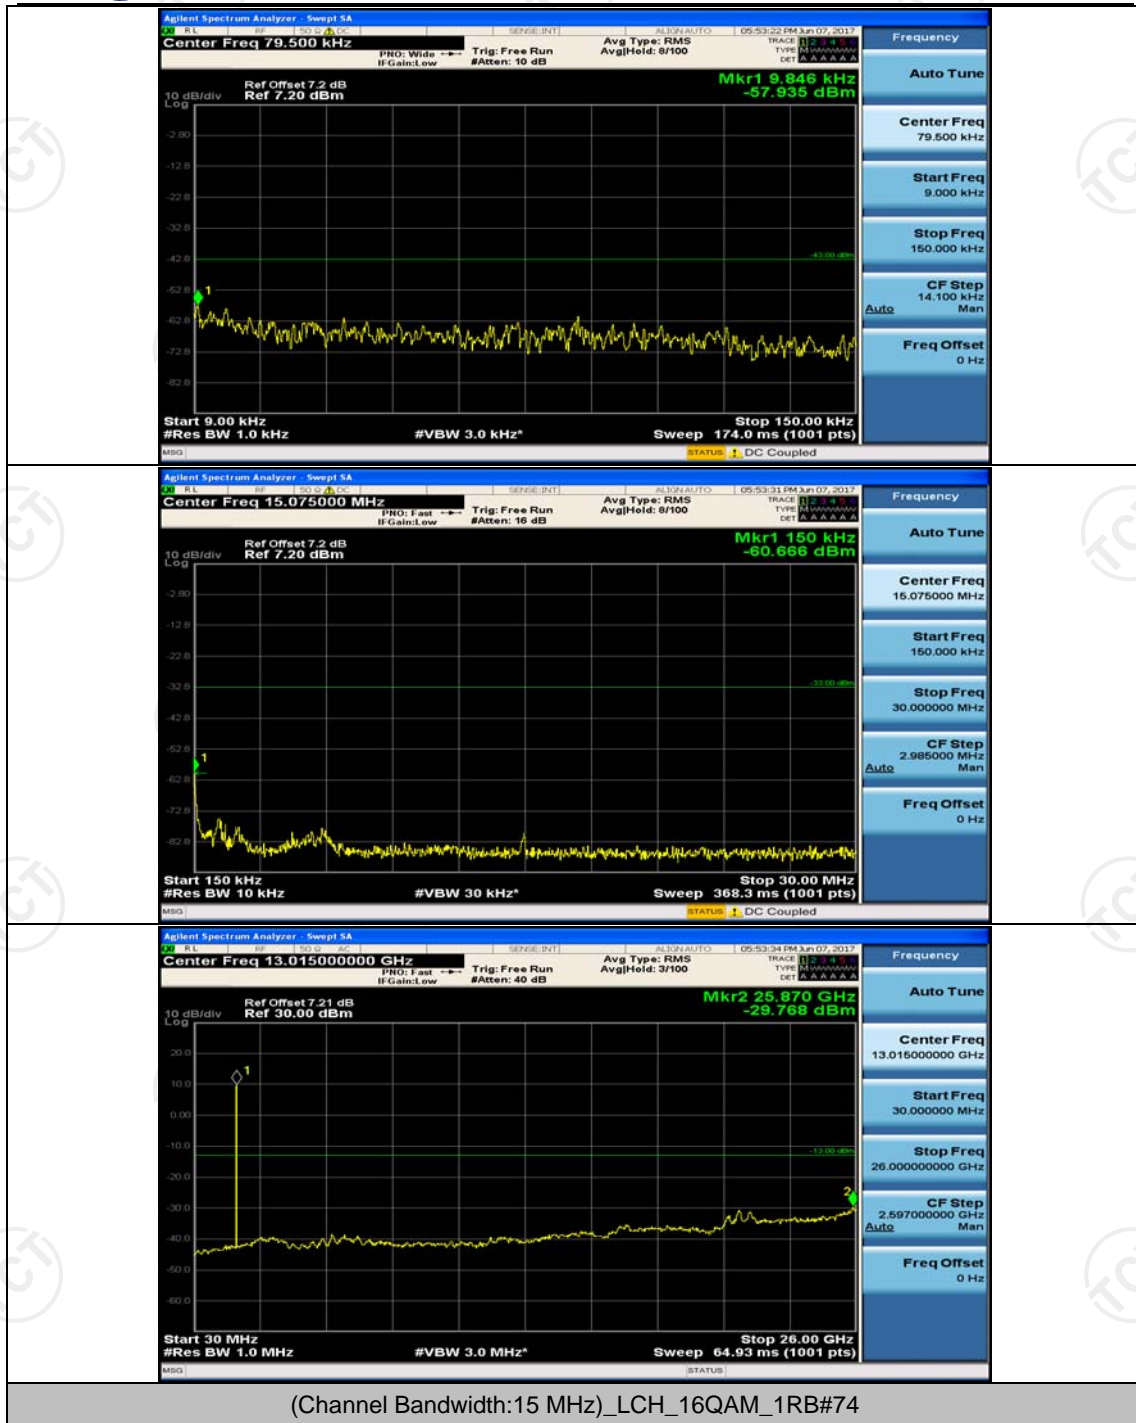

**Channel Bandwidth: 15 MHz**

**Channel Bandwidth: 20 MHz**