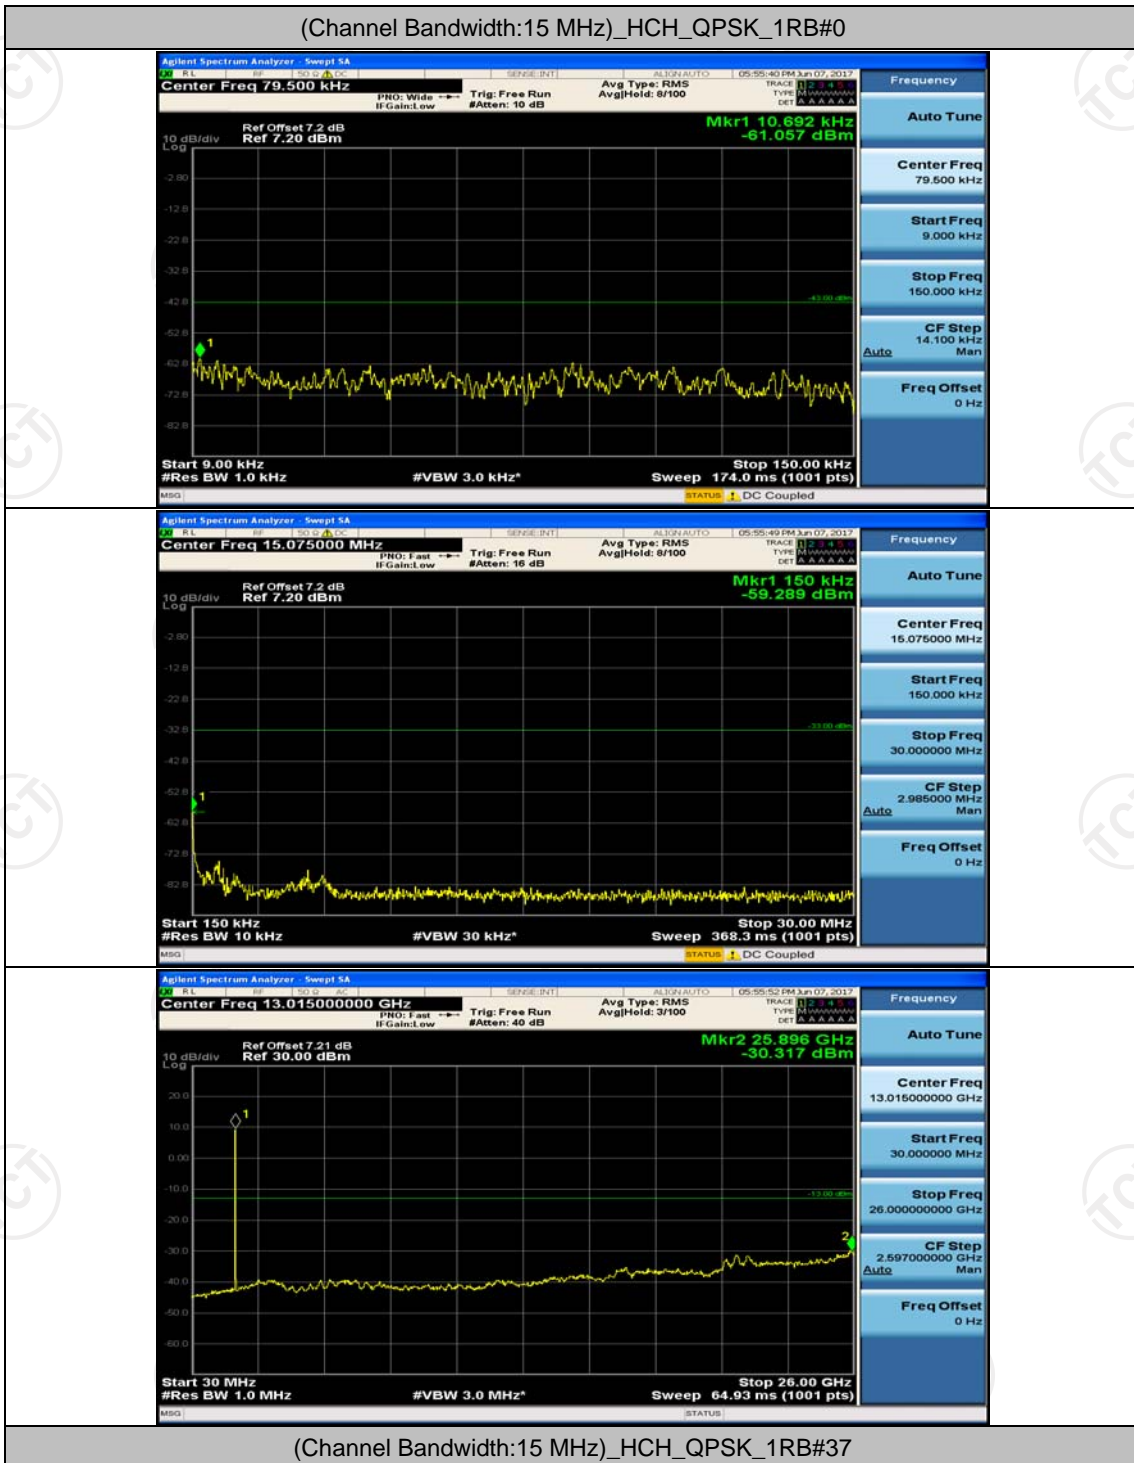

**Channel Bandwidth: 15 MHz**

**Channel Bandwidth: 20 MHz**