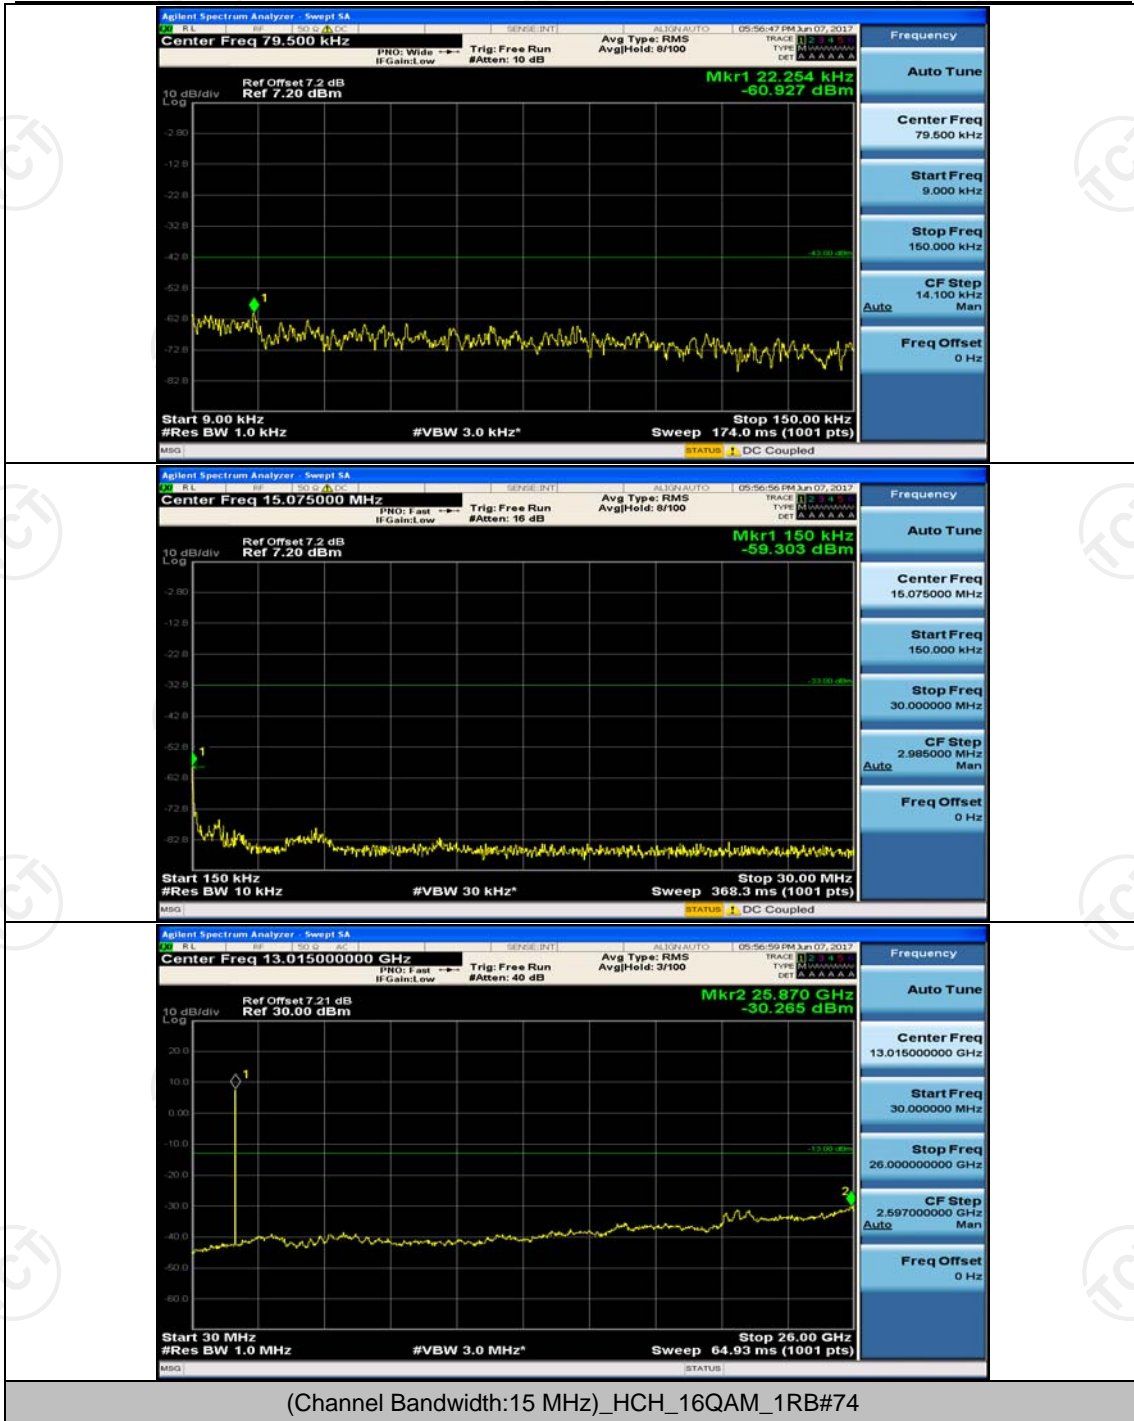

**Channel Bandwidth: 15 MHz**

**Channel Bandwidth: 20 MHz**