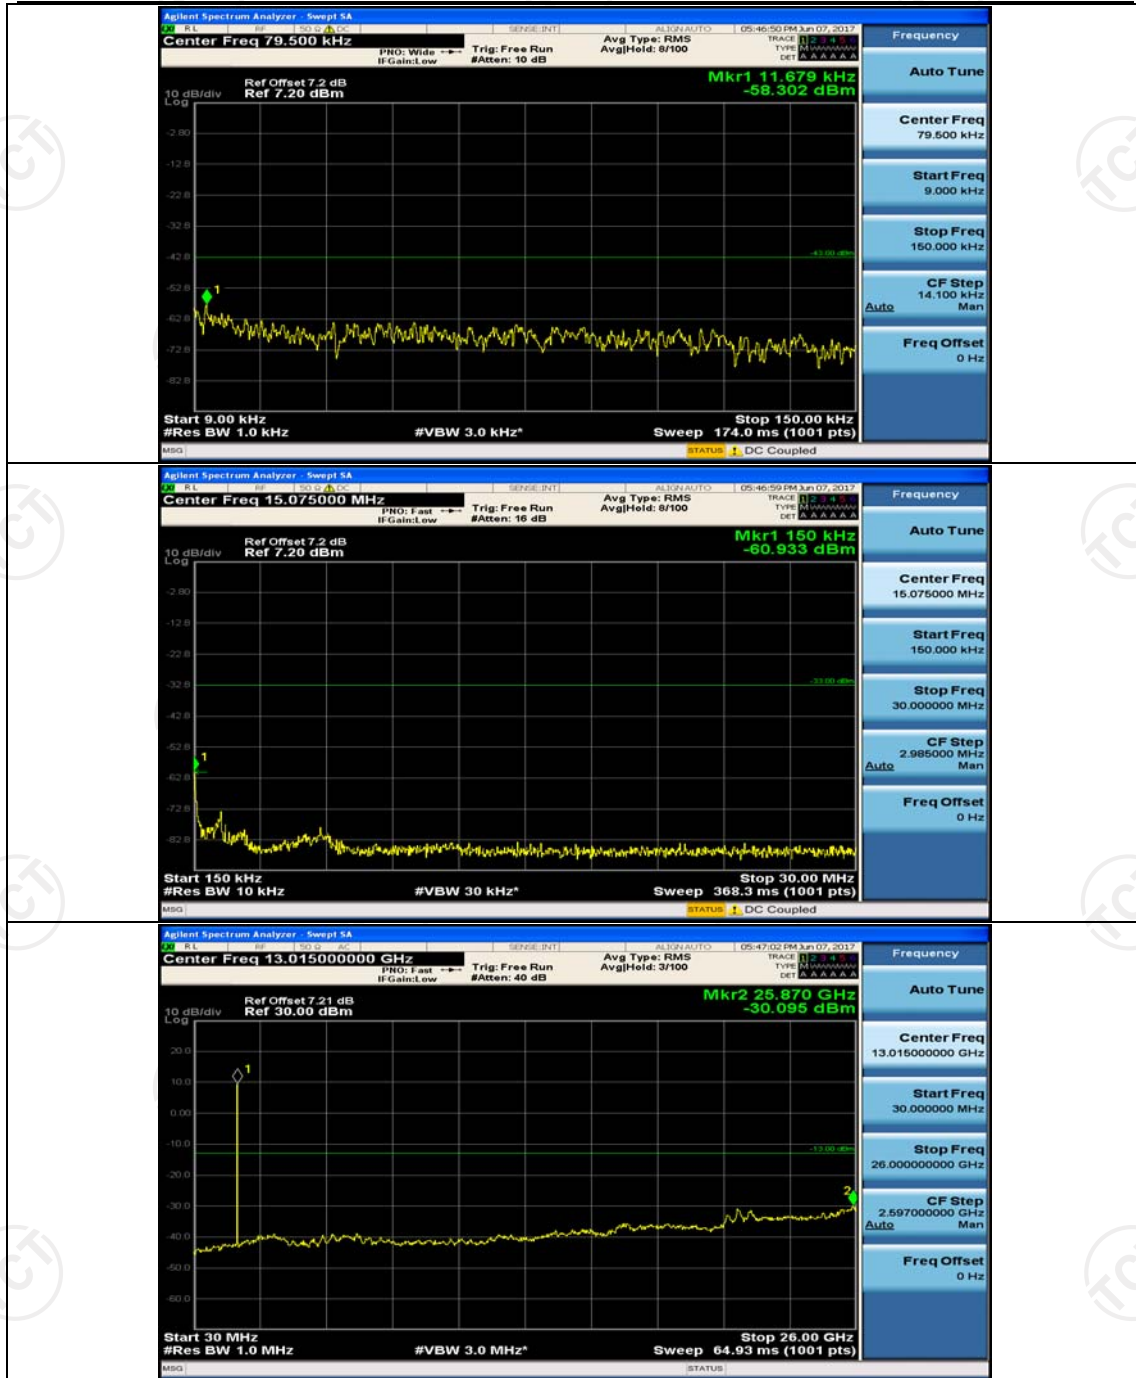

## Channel Bandwidth: 5 MHz

(Channel Bandwidth: 5 MHz)\_HCH\_QPSK\_1RB#0

(Channel Bandwidth: 5 MHz)\_MCH\_16QAM\_1RB#0

(Channel Bandwidth: 5 MHz)\_MCH\_16QAM\_1RB#12

## Channel Bandwidth: 10 MHz