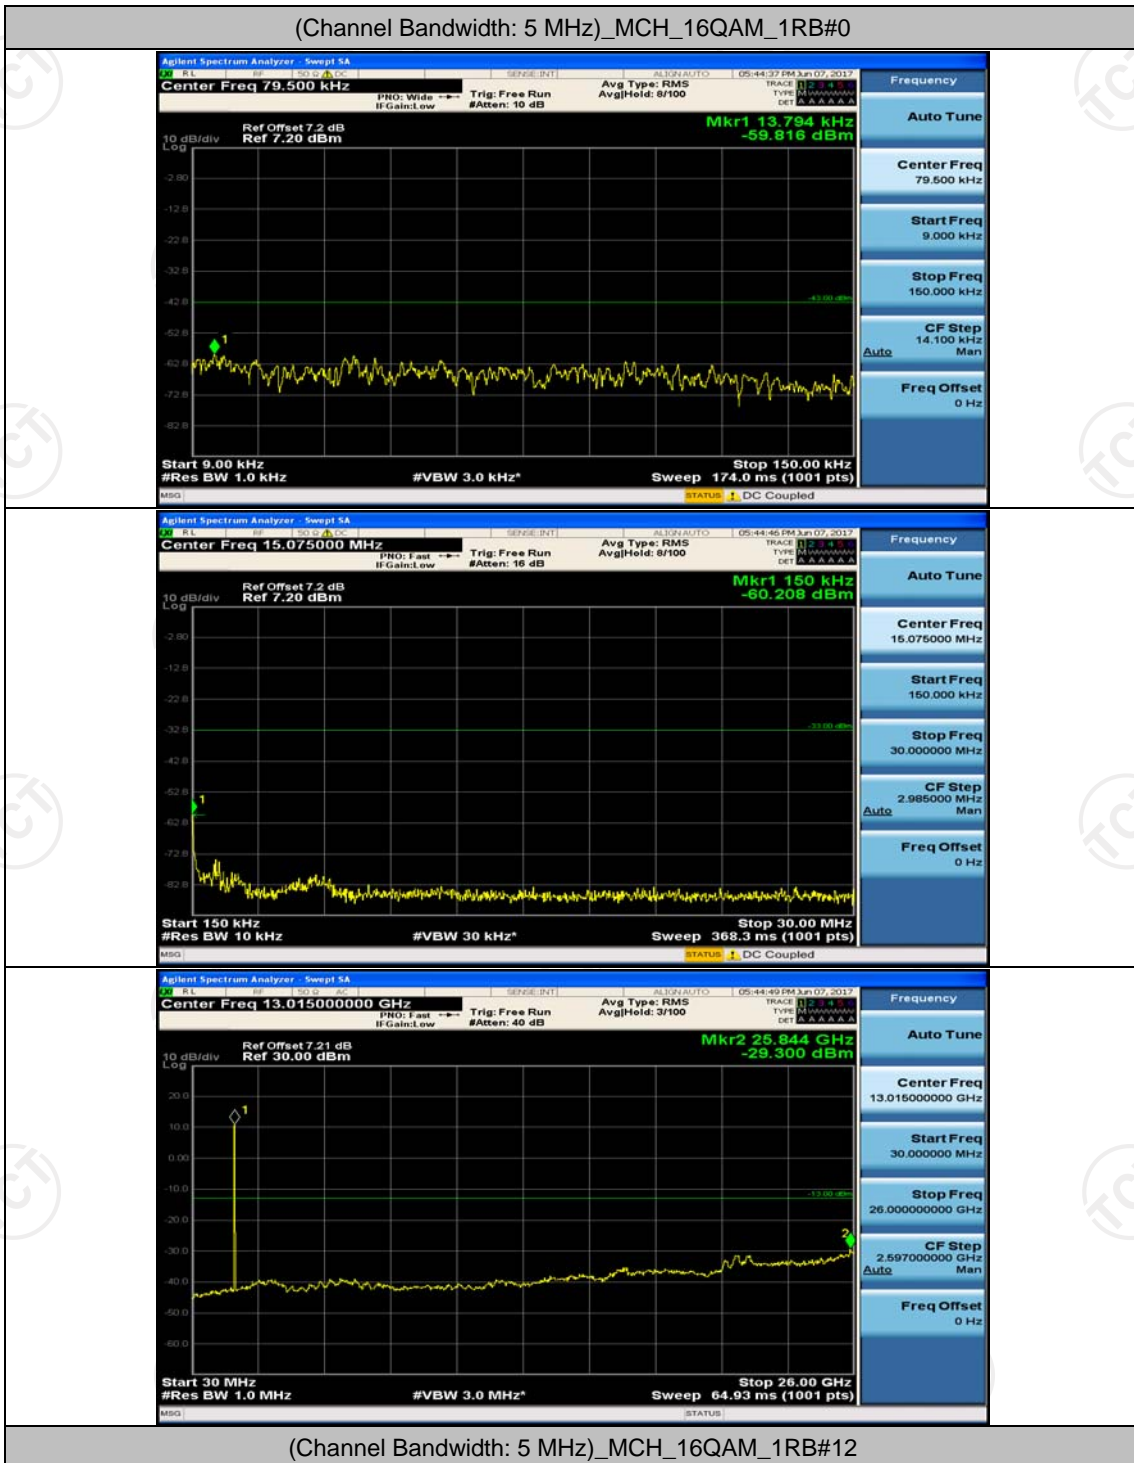

## Channel Bandwidth: 5 MHz

(Channel Bandwidth: 5 MHz)\_HCH\_QPSK\_1RB#0

(Channel Bandwidth: 5 MHz)\_MCH\_16QAM\_1RB#0

(Channel Bandwidth: 5 MHz)\_MCH\_16QAM\_1RB#12

## Channel Bandwidth: 10 MHz