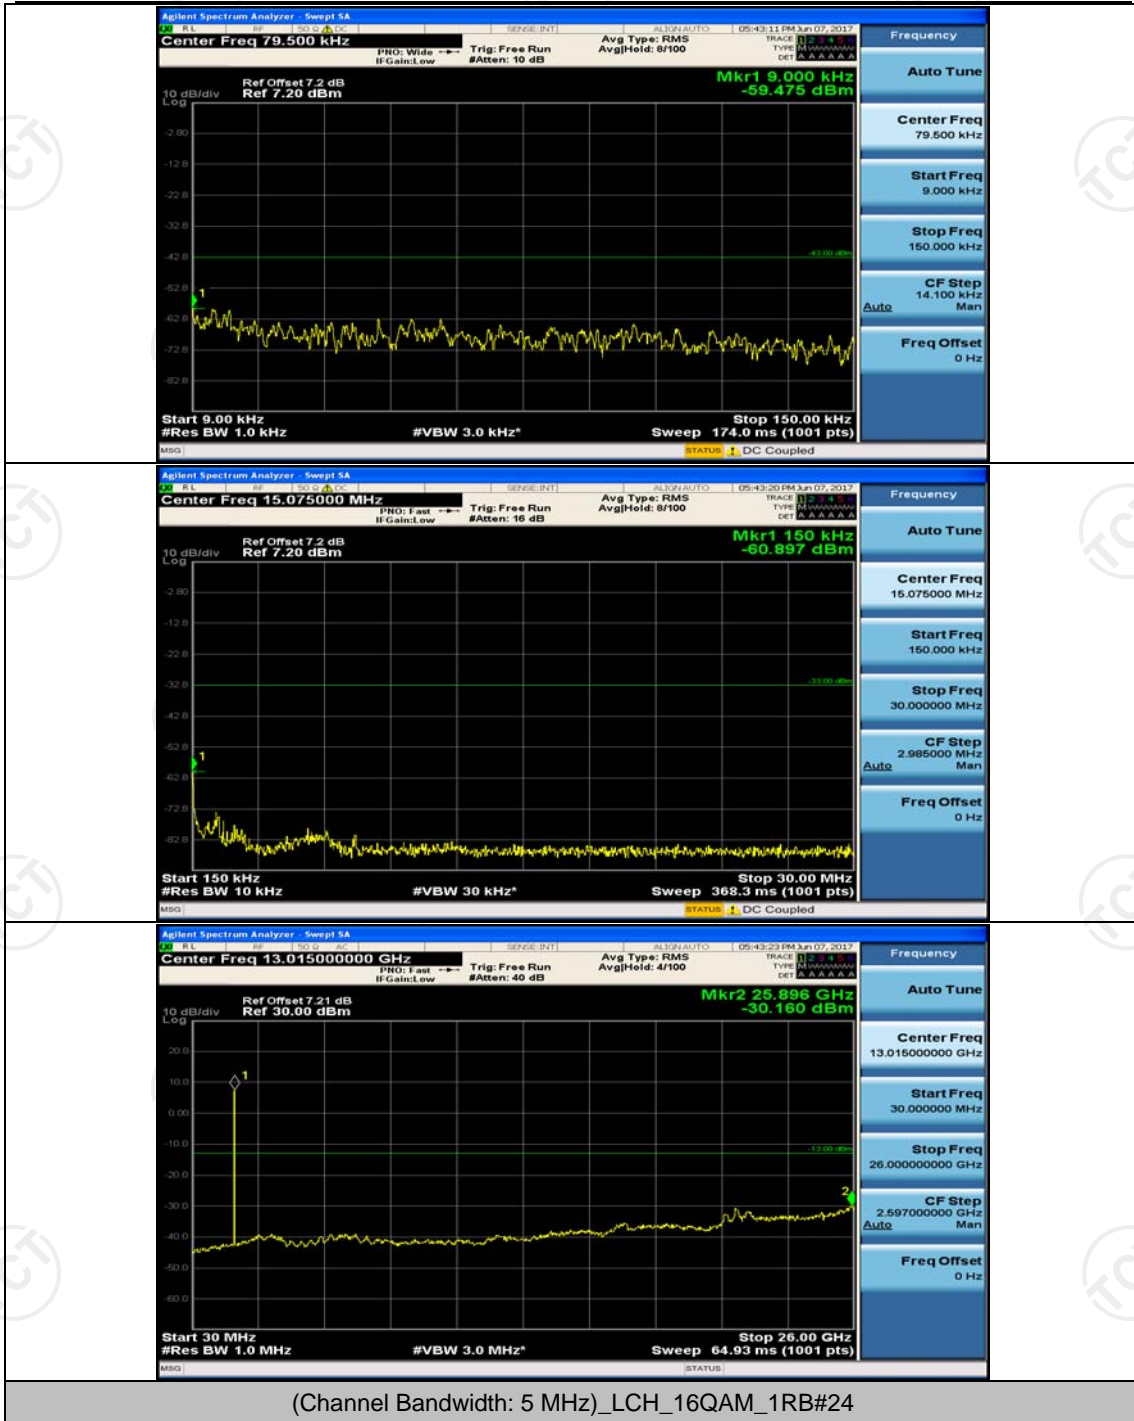

## Channel Bandwidth: 5 MHz

(Channel Bandwidth: 5 MHz)\_HCH\_QPSK\_1RB#0

(Channel Bandwidth: 5 MHz)\_MCH\_16QAM\_1RB#0

(Channel Bandwidth: 5 MHz)\_MCH\_16QAM\_1RB#12

## Channel Bandwidth: 10 MHz