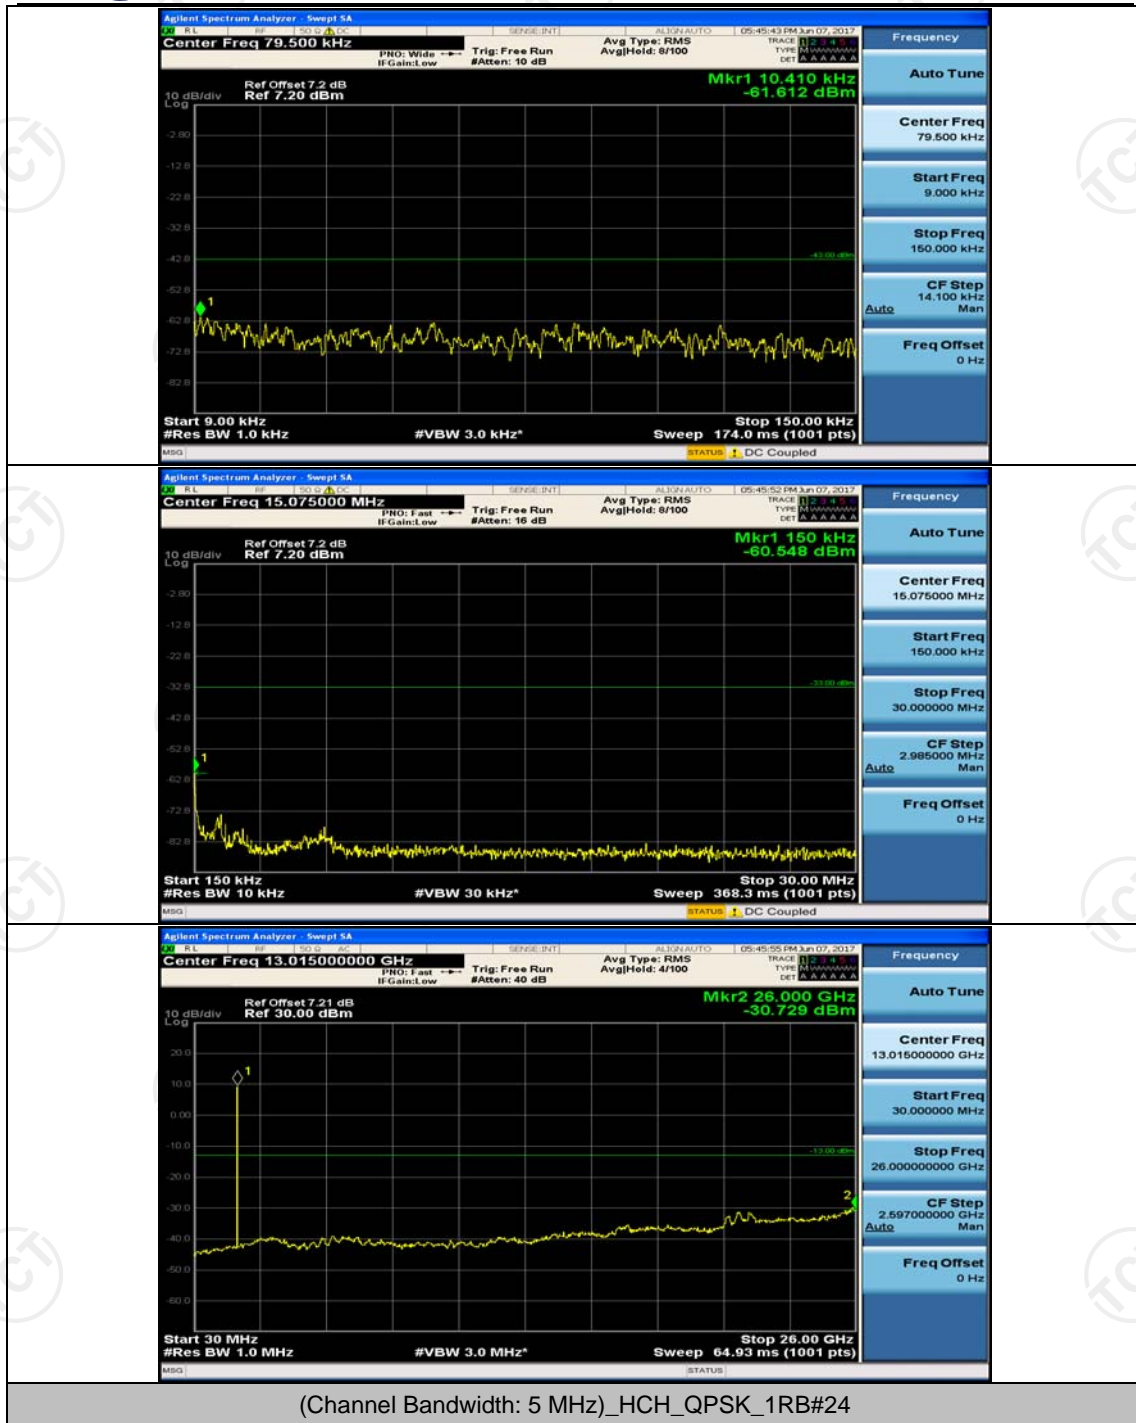

## Channel Bandwidth: 5 MHz

(Channel Bandwidth: 5 MHz)\_HCH\_QPSK\_1RB#0

(Channel Bandwidth: 5 MHz)\_MCH\_16QAM\_1RB#0

(Channel Bandwidth: 5 MHz)\_MCH\_16QAM\_1RB#12

## Channel Bandwidth: 10 MHz