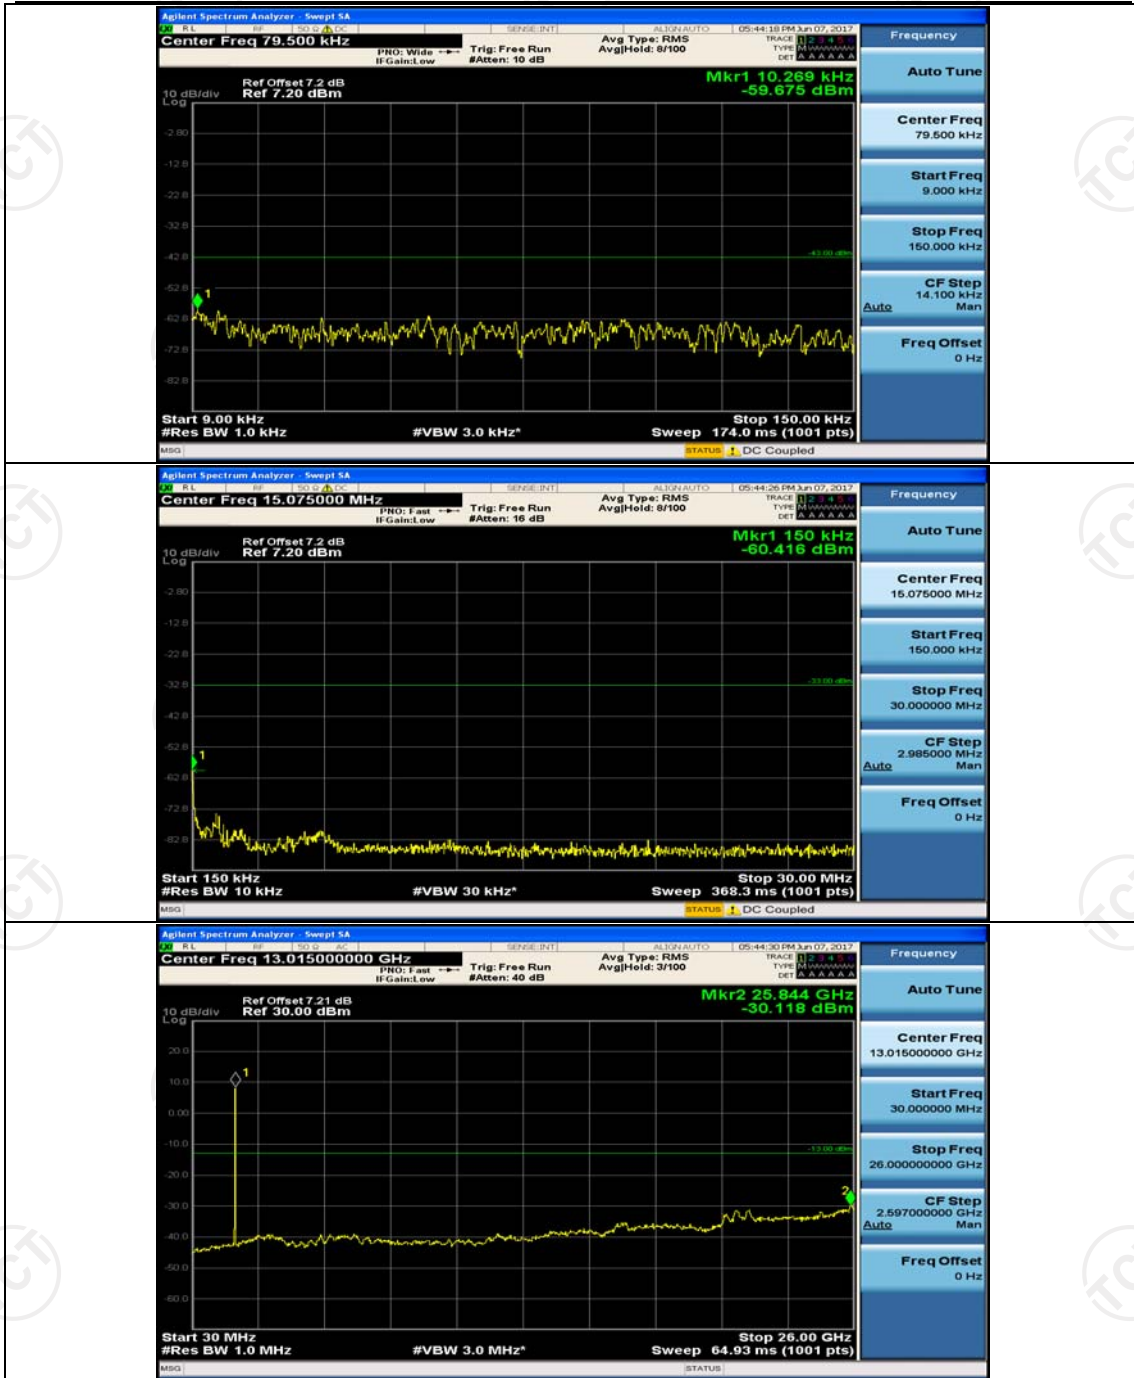

## Channel Bandwidth: 5 MHz

(Channel Bandwidth: 5 MHz)\_HCH\_QPSK\_1RB#0

(Channel Bandwidth: 5 MHz)\_MCH\_16QAM\_1RB#0

(Channel Bandwidth: 5 MHz)\_MCH\_16QAM\_1RB#12

## Channel Bandwidth: 10 MHz