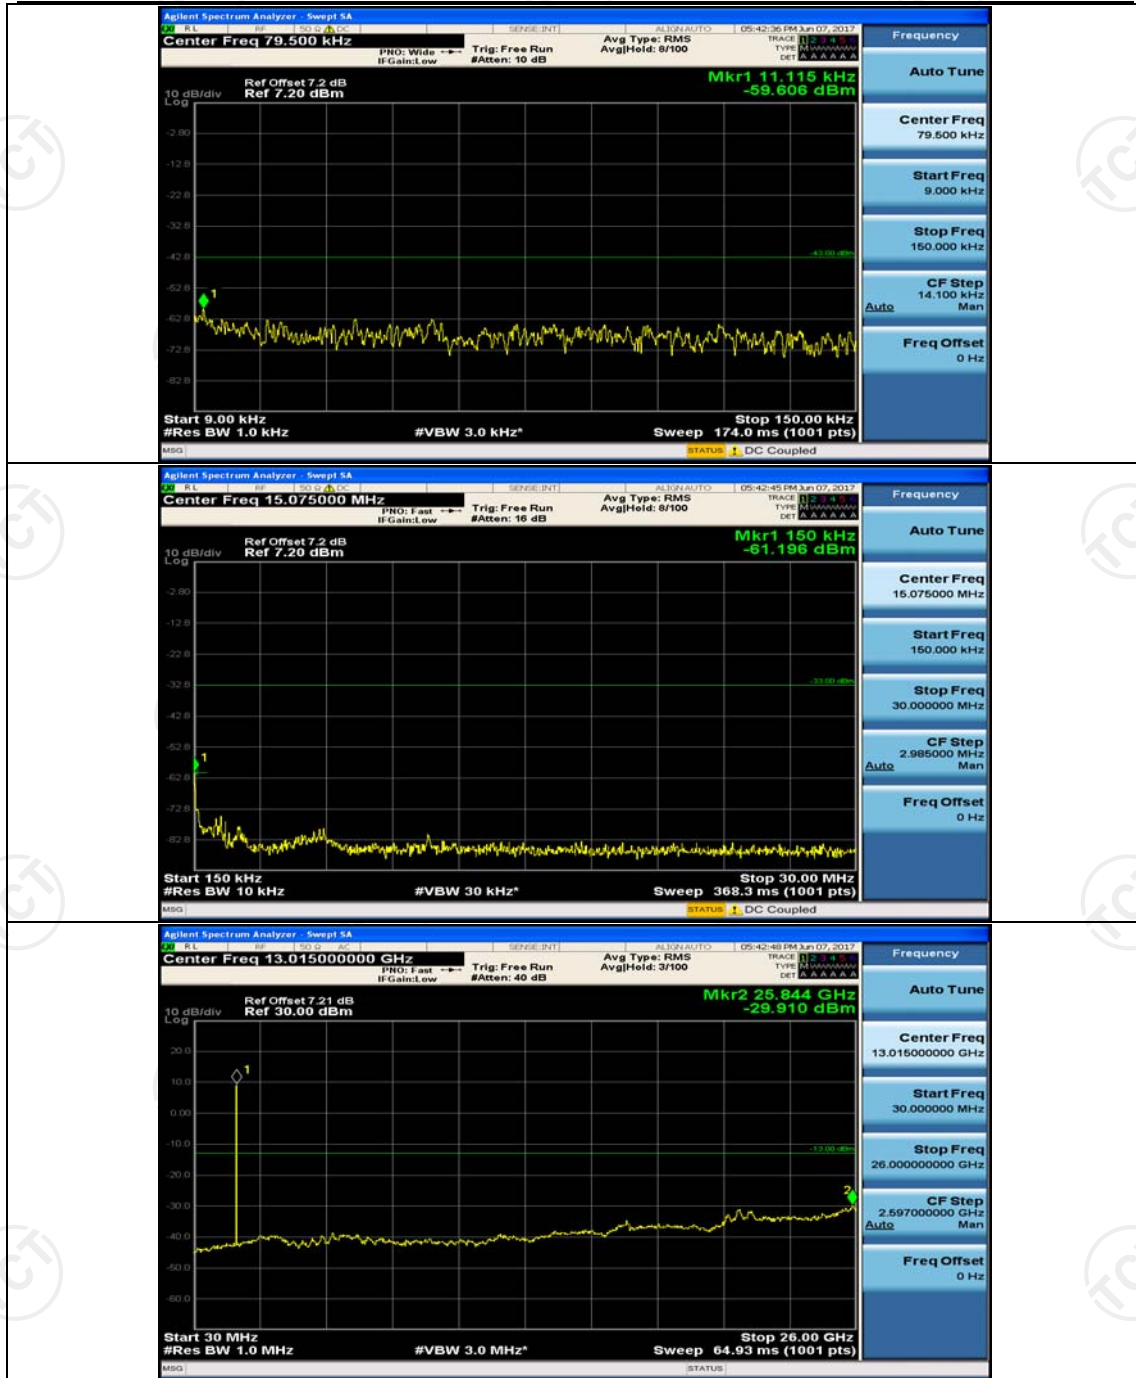

## Channel Bandwidth: 5 MHz

(Channel Bandwidth: 5 MHz)\_HCH\_QPSK\_1RB#0

(Channel Bandwidth: 5 MHz)\_MCH\_16QAM\_1RB#0

(Channel Bandwidth: 5 MHz)\_MCH\_16QAM\_1RB#12

## Channel Bandwidth: 10 MHz