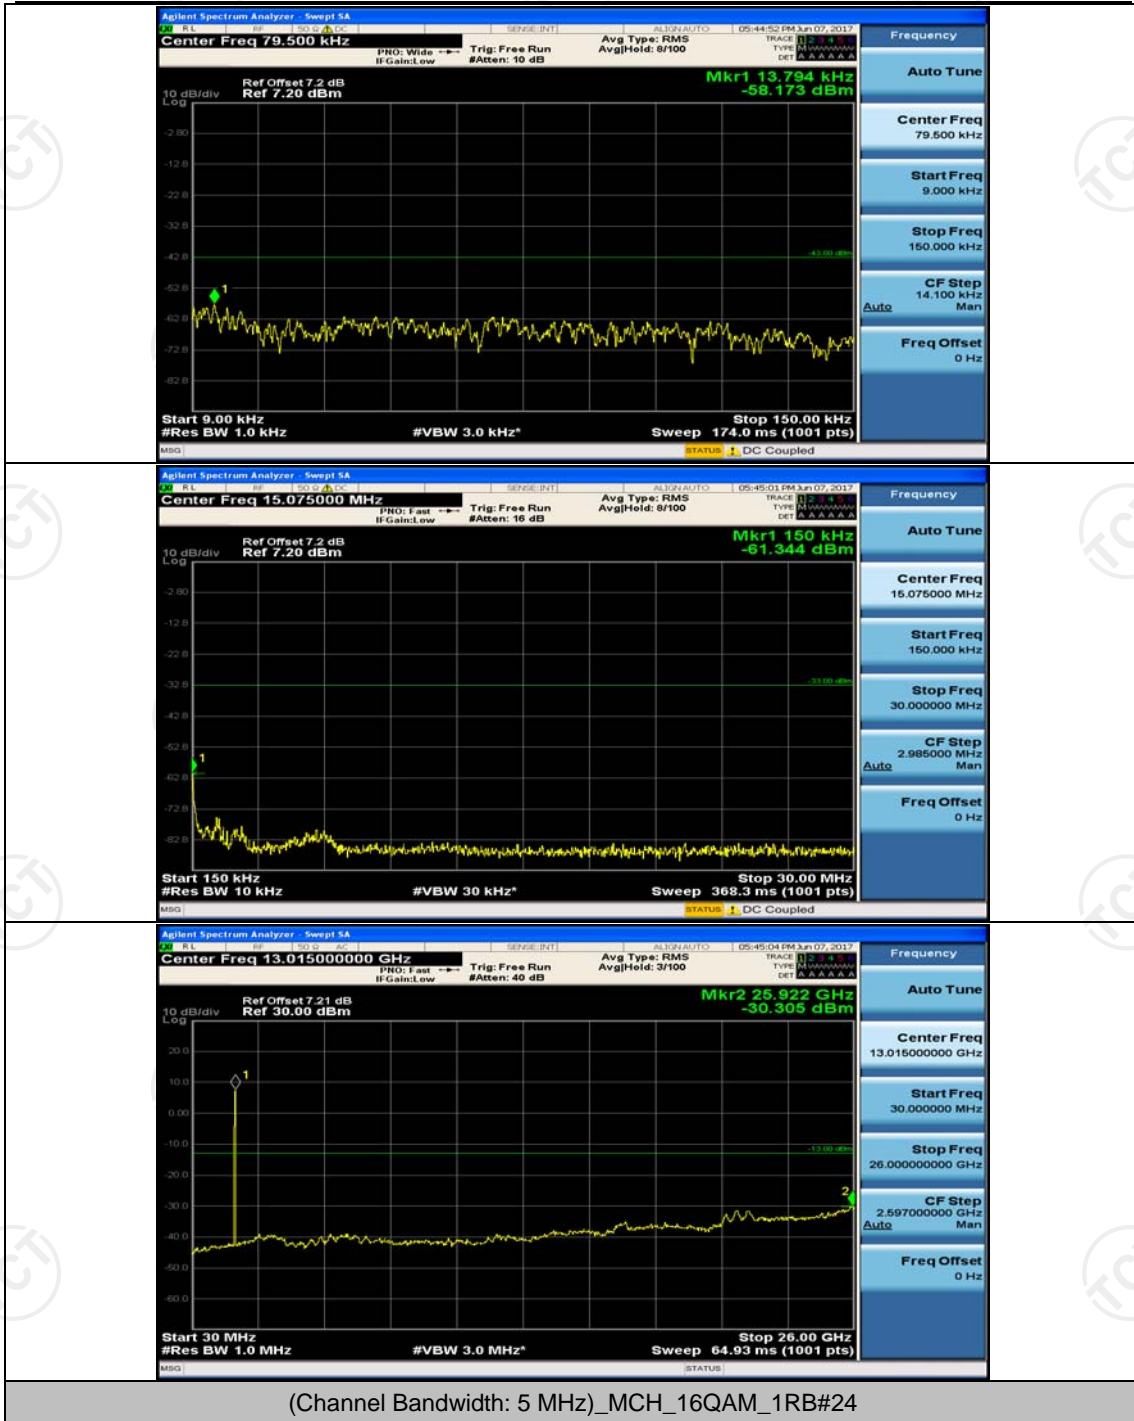

## Channel Bandwidth: 5 MHz

(Channel Bandwidth: 5 MHz)\_HCH\_QPSK\_1RB#0

(Channel Bandwidth: 5 MHz)\_MCH\_16QAM\_1RB#0

(Channel Bandwidth: 5 MHz)\_MCH\_16QAM\_1RB#12

## Channel Bandwidth: 10 MHz