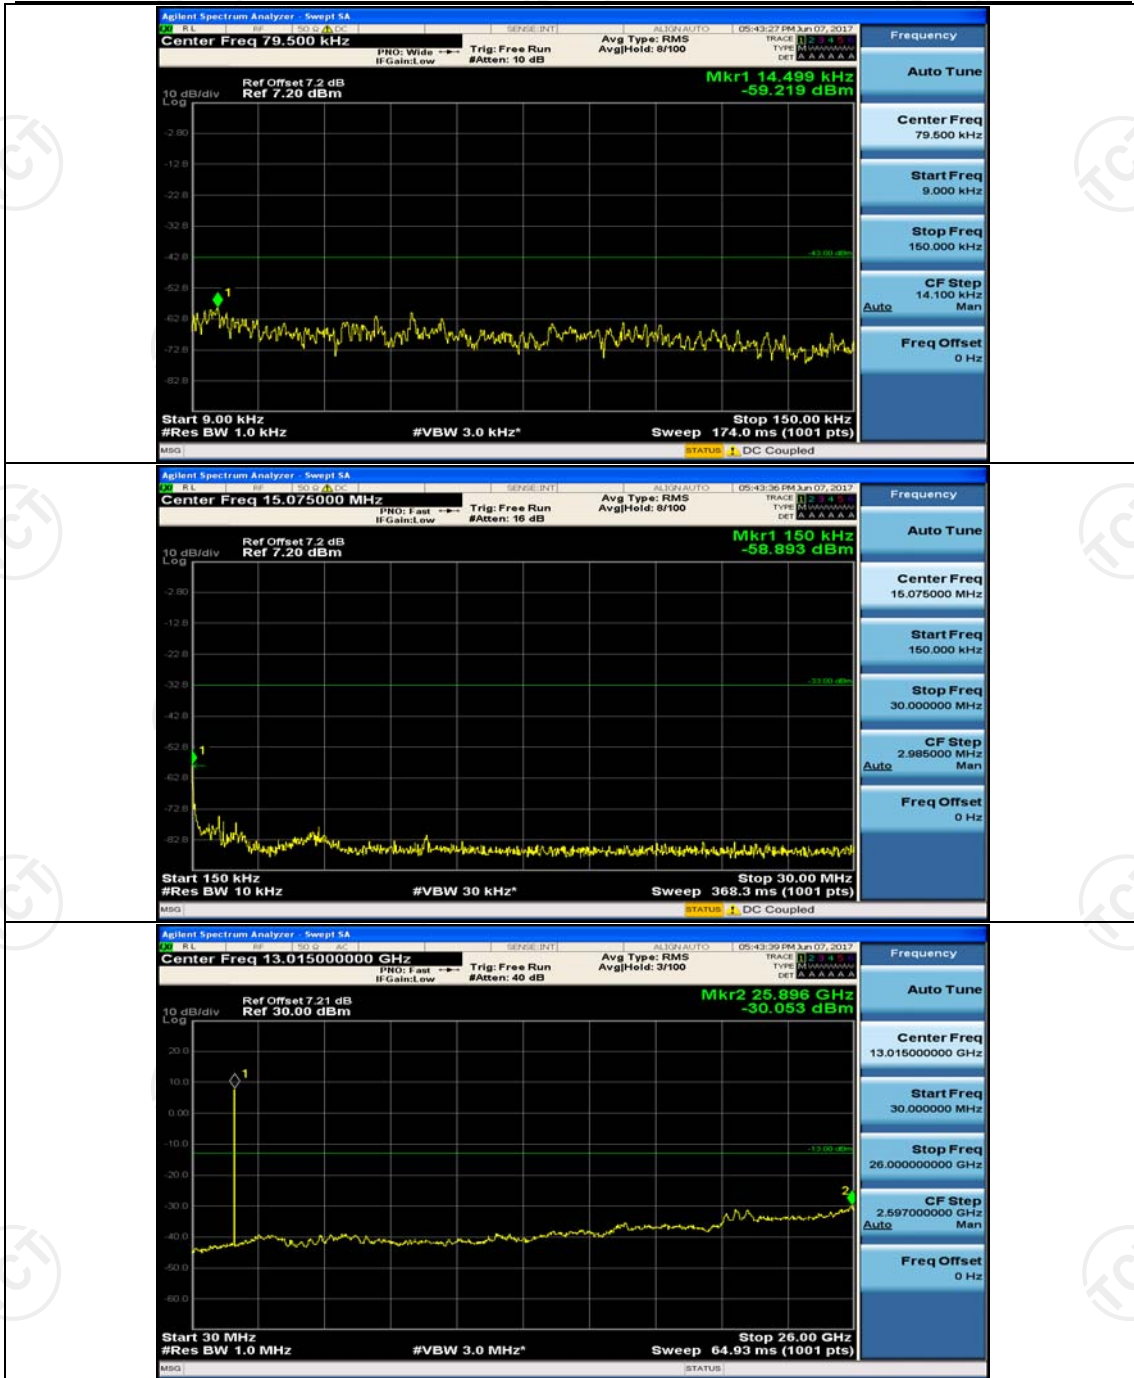

## Channel Bandwidth: 5 MHz

(Channel Bandwidth: 5 MHz)\_HCH\_QPSK\_1RB#0

(Channel Bandwidth: 5 MHz)\_MCH\_16QAM\_1RB#0

(Channel Bandwidth: 5 MHz)\_MCH\_16QAM\_1RB#12

## Channel Bandwidth: 10 MHz