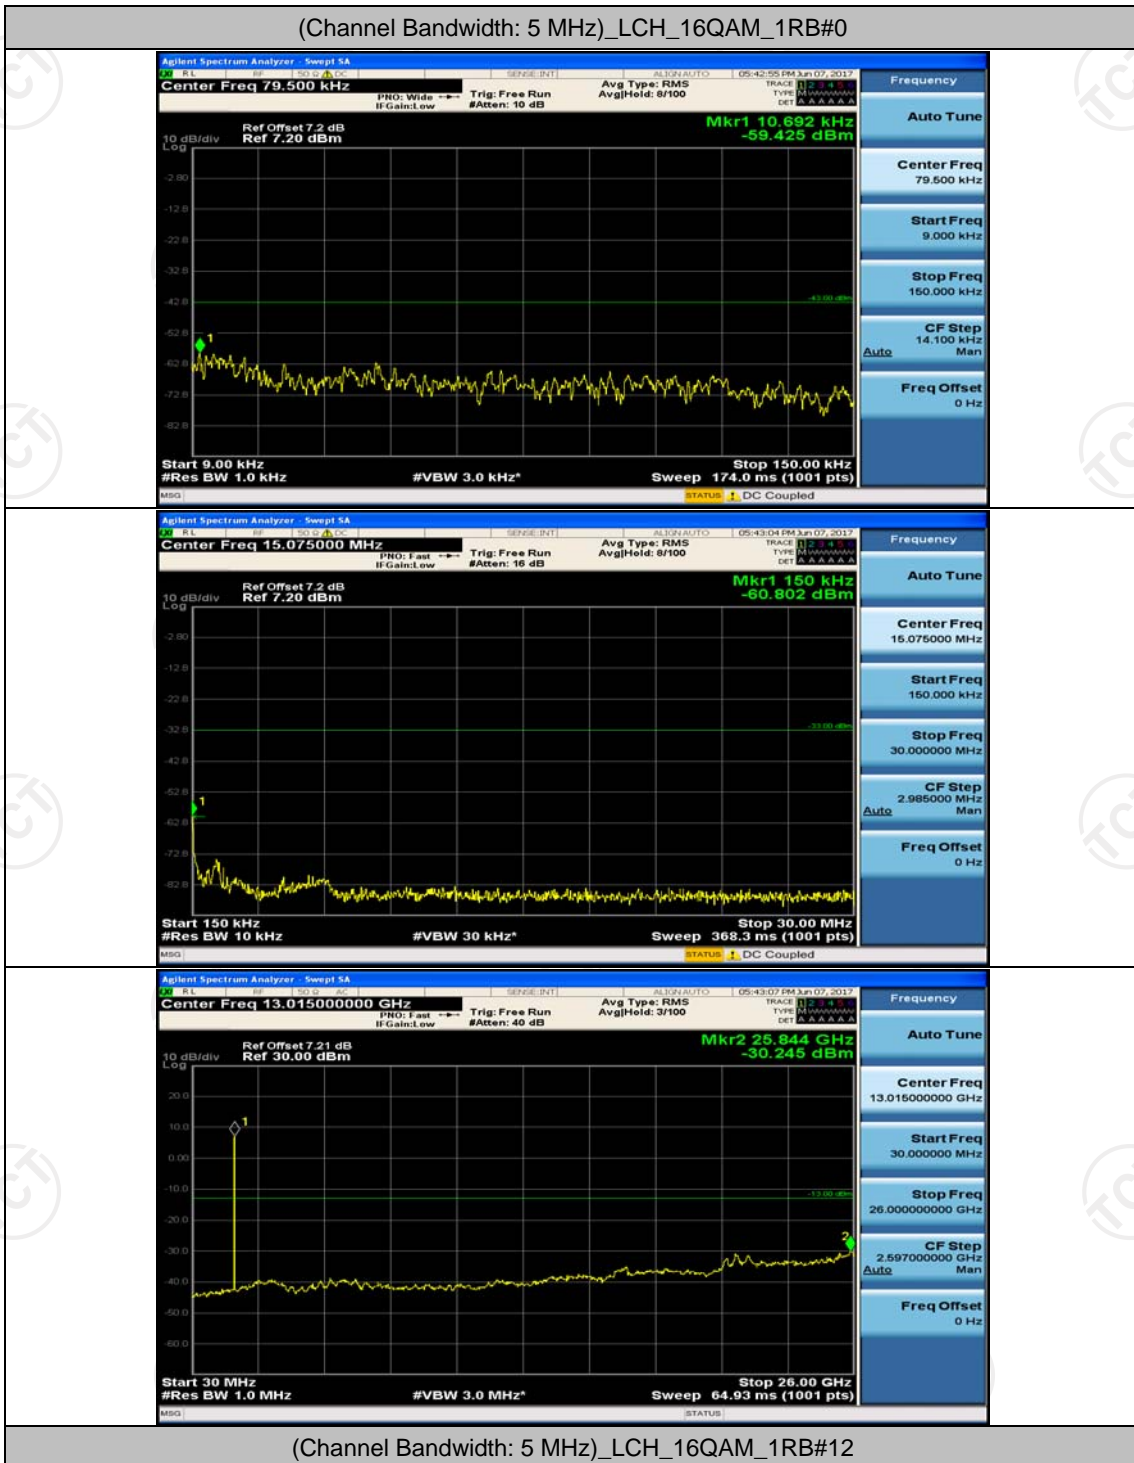

## Channel Bandwidth: 5 MHz

(Channel Bandwidth: 5 MHz)\_HCH\_QPSK\_1RB#0

(Channel Bandwidth: 5 MHz)\_MCH\_16QAM\_1RB#0

(Channel Bandwidth: 5 MHz)\_MCH\_16QAM\_1RB#12

## Channel Bandwidth: 10 MHz