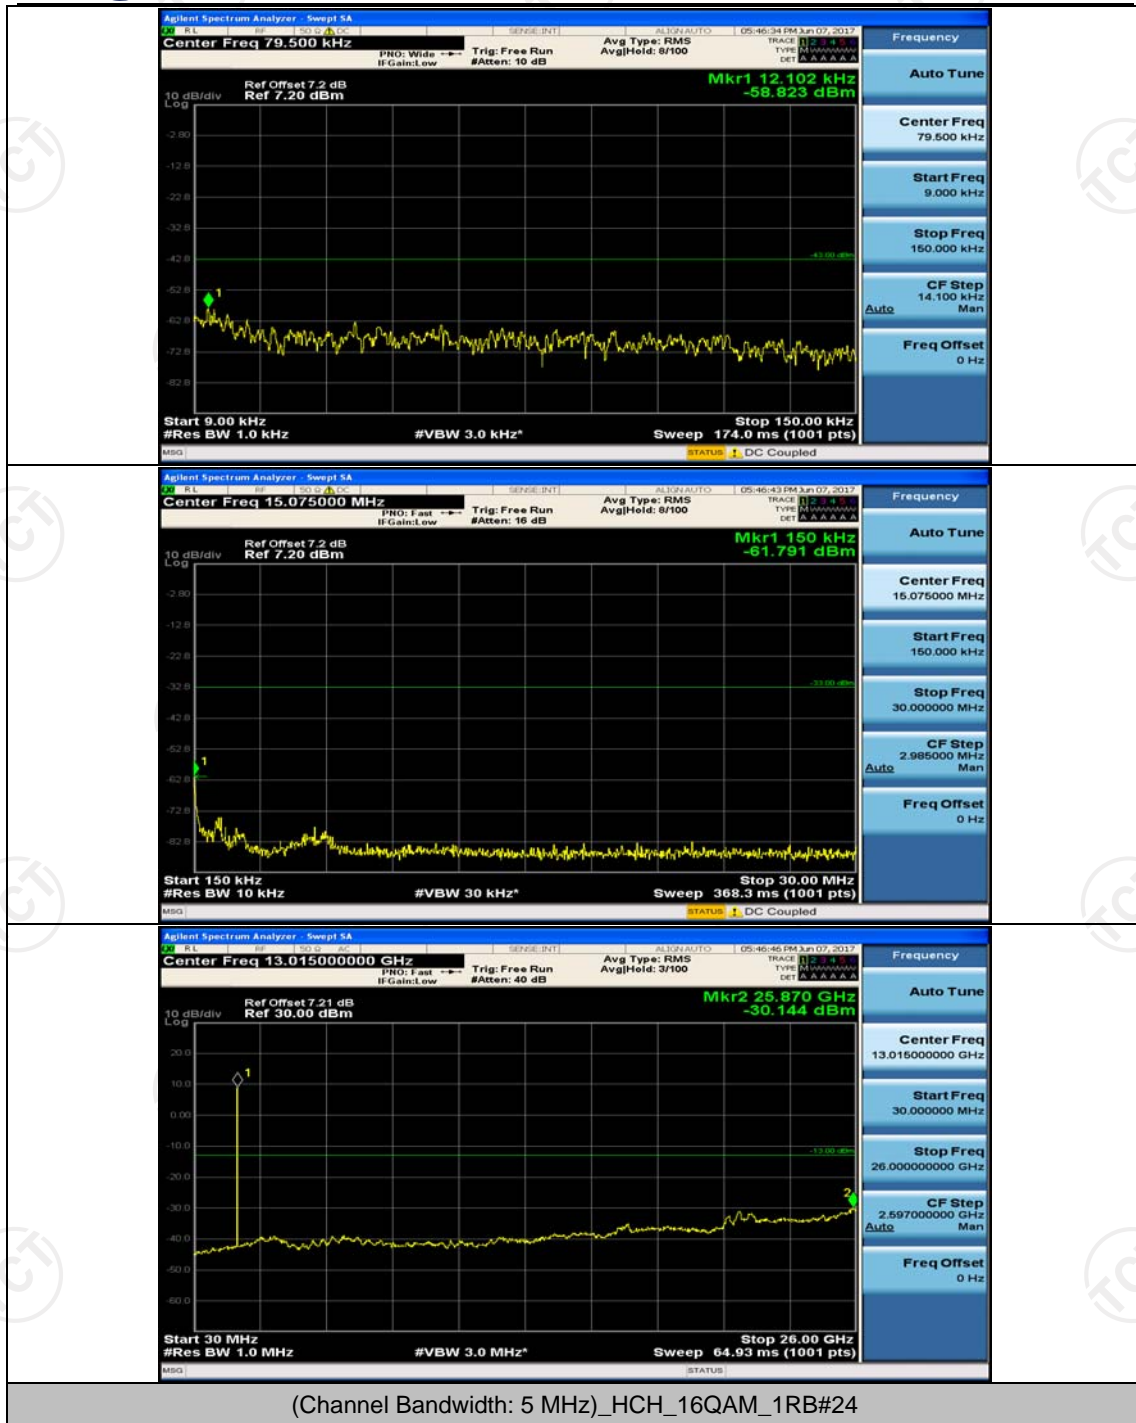

## Channel Bandwidth: 5 MHz

(Channel Bandwidth: 5 MHz)\_HCH\_QPSK\_1RB#0

(Channel Bandwidth: 5 MHz)\_MCH\_16QAM\_1RB#0

(Channel Bandwidth: 5 MHz)\_MCH\_16QAM\_1RB#12

## Channel Bandwidth: 10 MHz