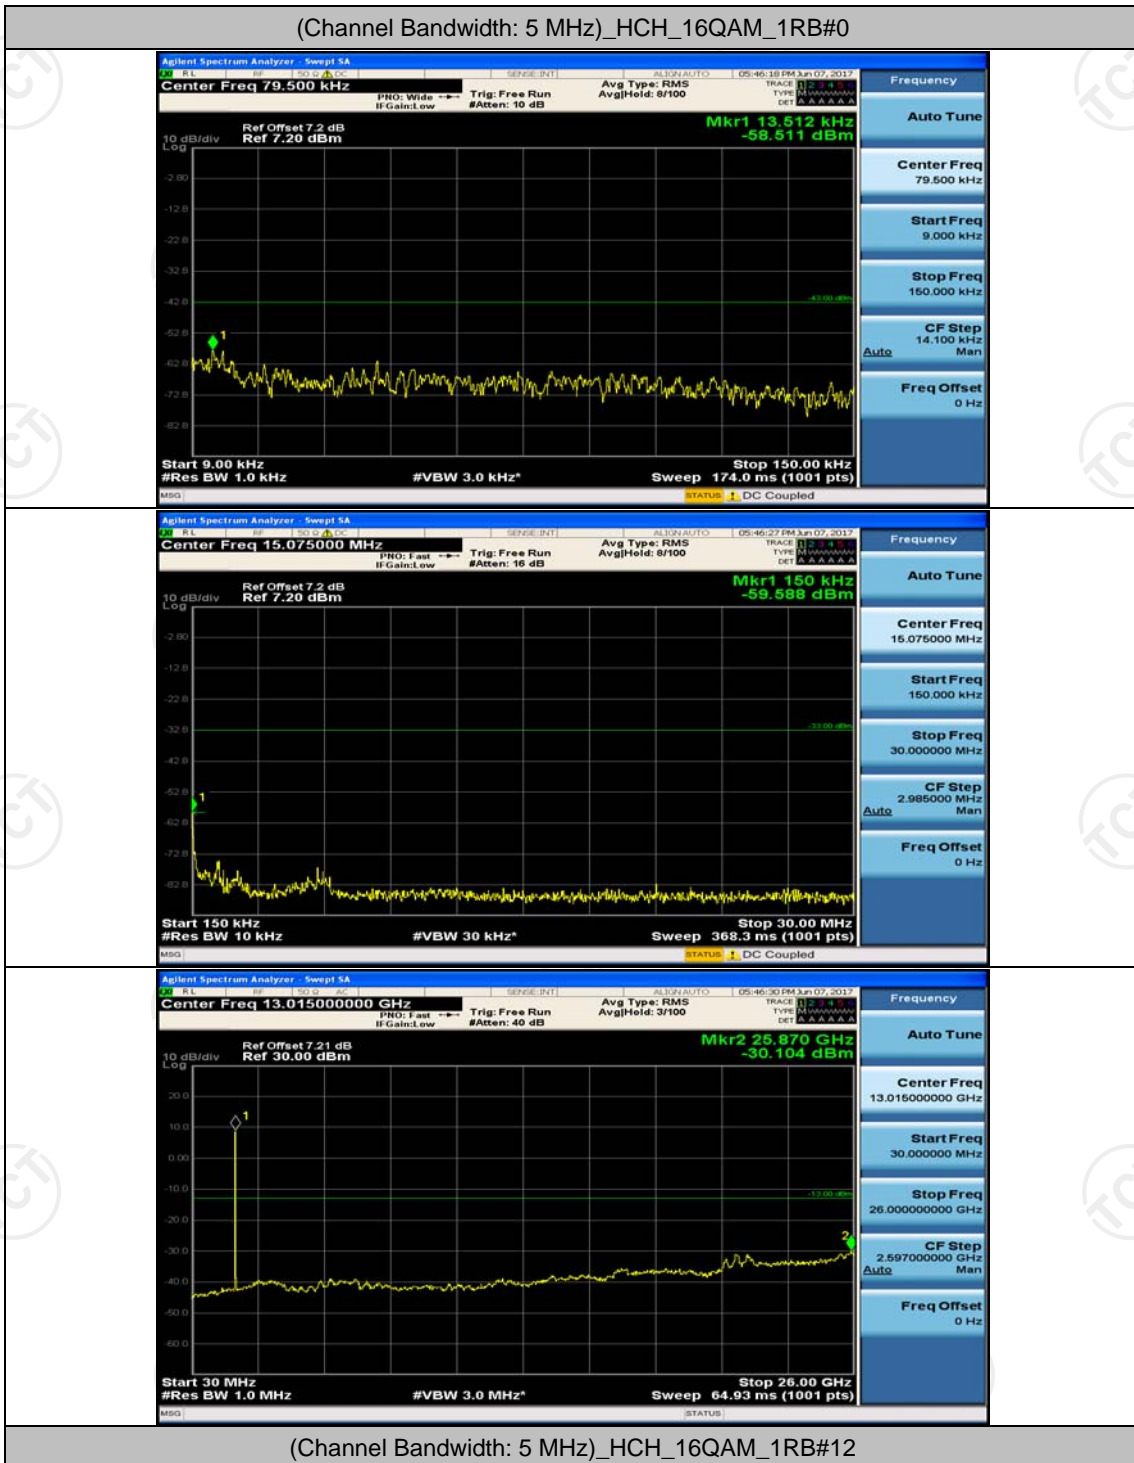

## Channel Bandwidth: 5 MHz

(Channel Bandwidth: 5 MHz)\_HCH\_QPSK\_1RB#0

(Channel Bandwidth: 5 MHz)\_MCH\_16QAM\_1RB#0

(Channel Bandwidth: 5 MHz)\_MCH\_16QAM\_1RB#12

## Channel Bandwidth: 10 MHz