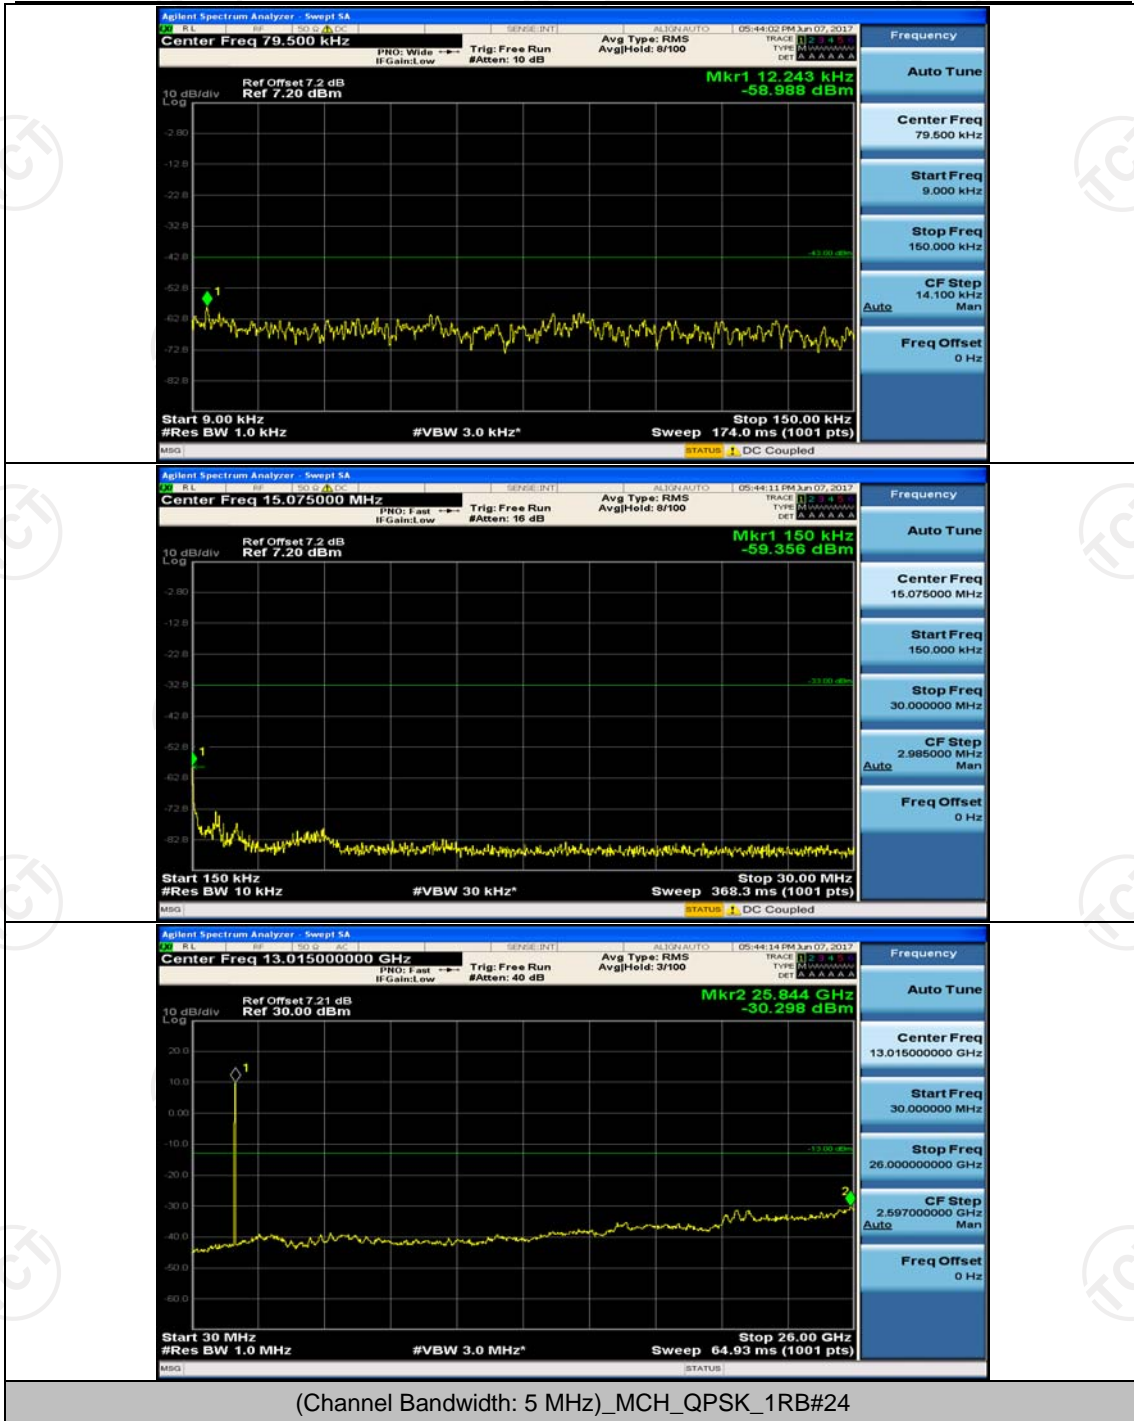

## Channel Bandwidth: 5 MHz

(Channel Bandwidth: 5 MHz)\_HCH\_QPSK\_1RB#0

(Channel Bandwidth: 5 MHz)\_MCH\_16QAM\_1RB#0

(Channel Bandwidth: 5 MHz)\_MCH\_16QAM\_1RB#12

## Channel Bandwidth: 10 MHz