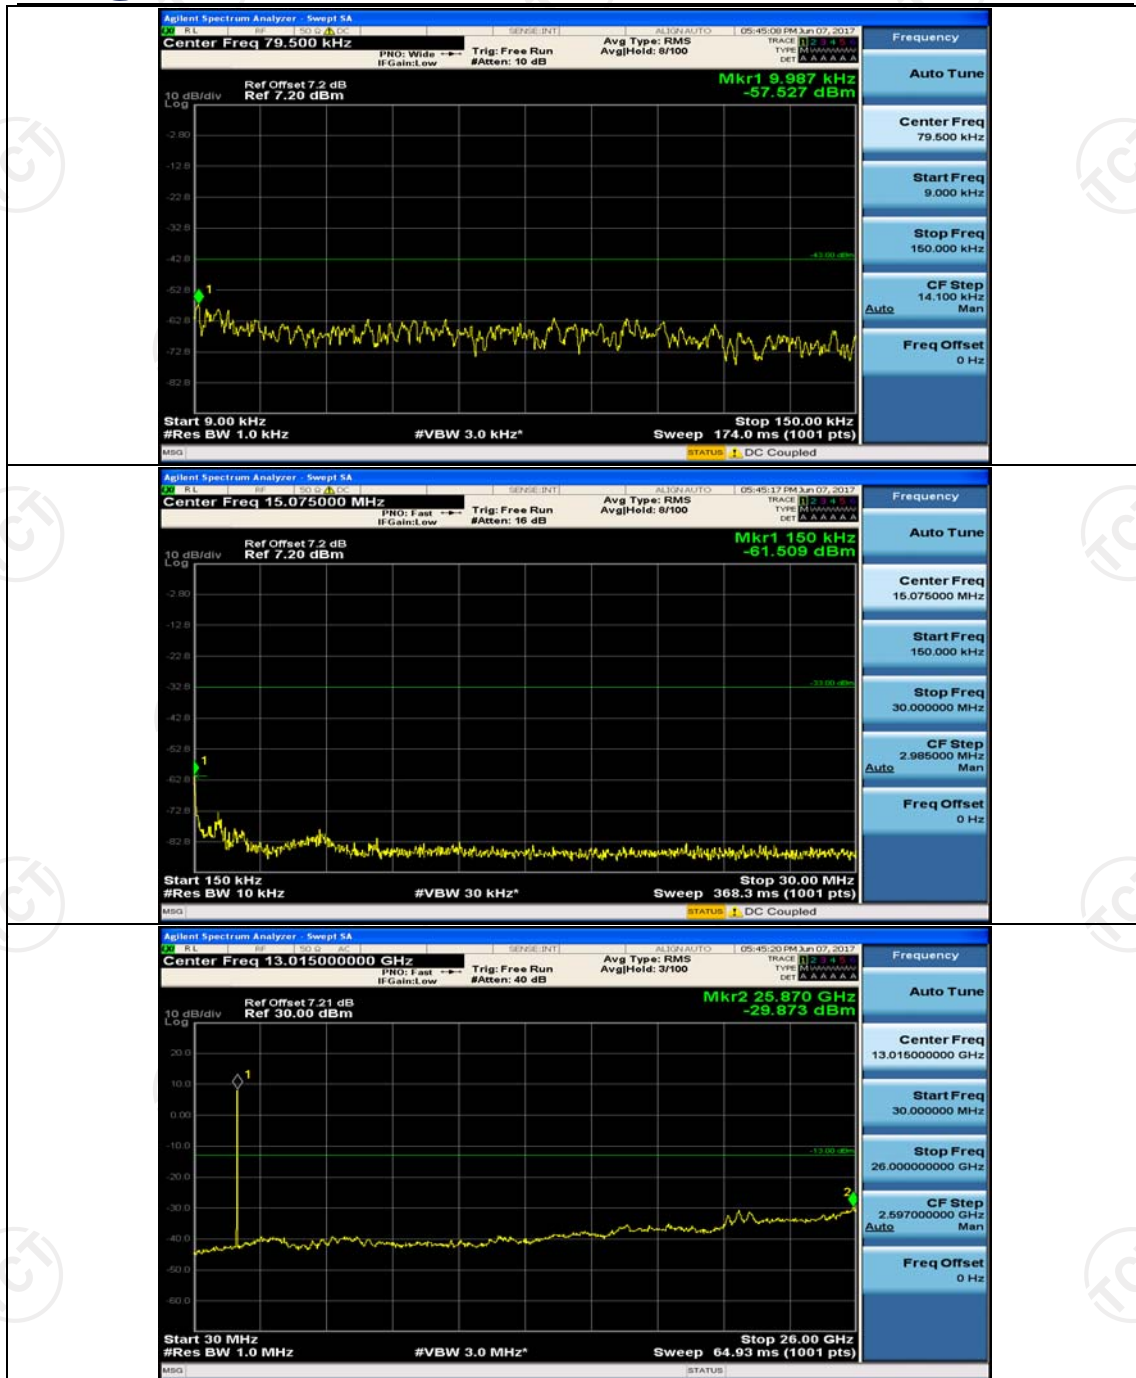

## Channel Bandwidth: 5 MHz

(Channel Bandwidth: 5 MHz)\_HCH\_QPSK\_1RB#0

(Channel Bandwidth: 5 MHz)\_MCH\_16QAM\_1RB#0

(Channel Bandwidth: 5 MHz)\_MCH\_16QAM\_1RB#12

## Channel Bandwidth: 10 MHz