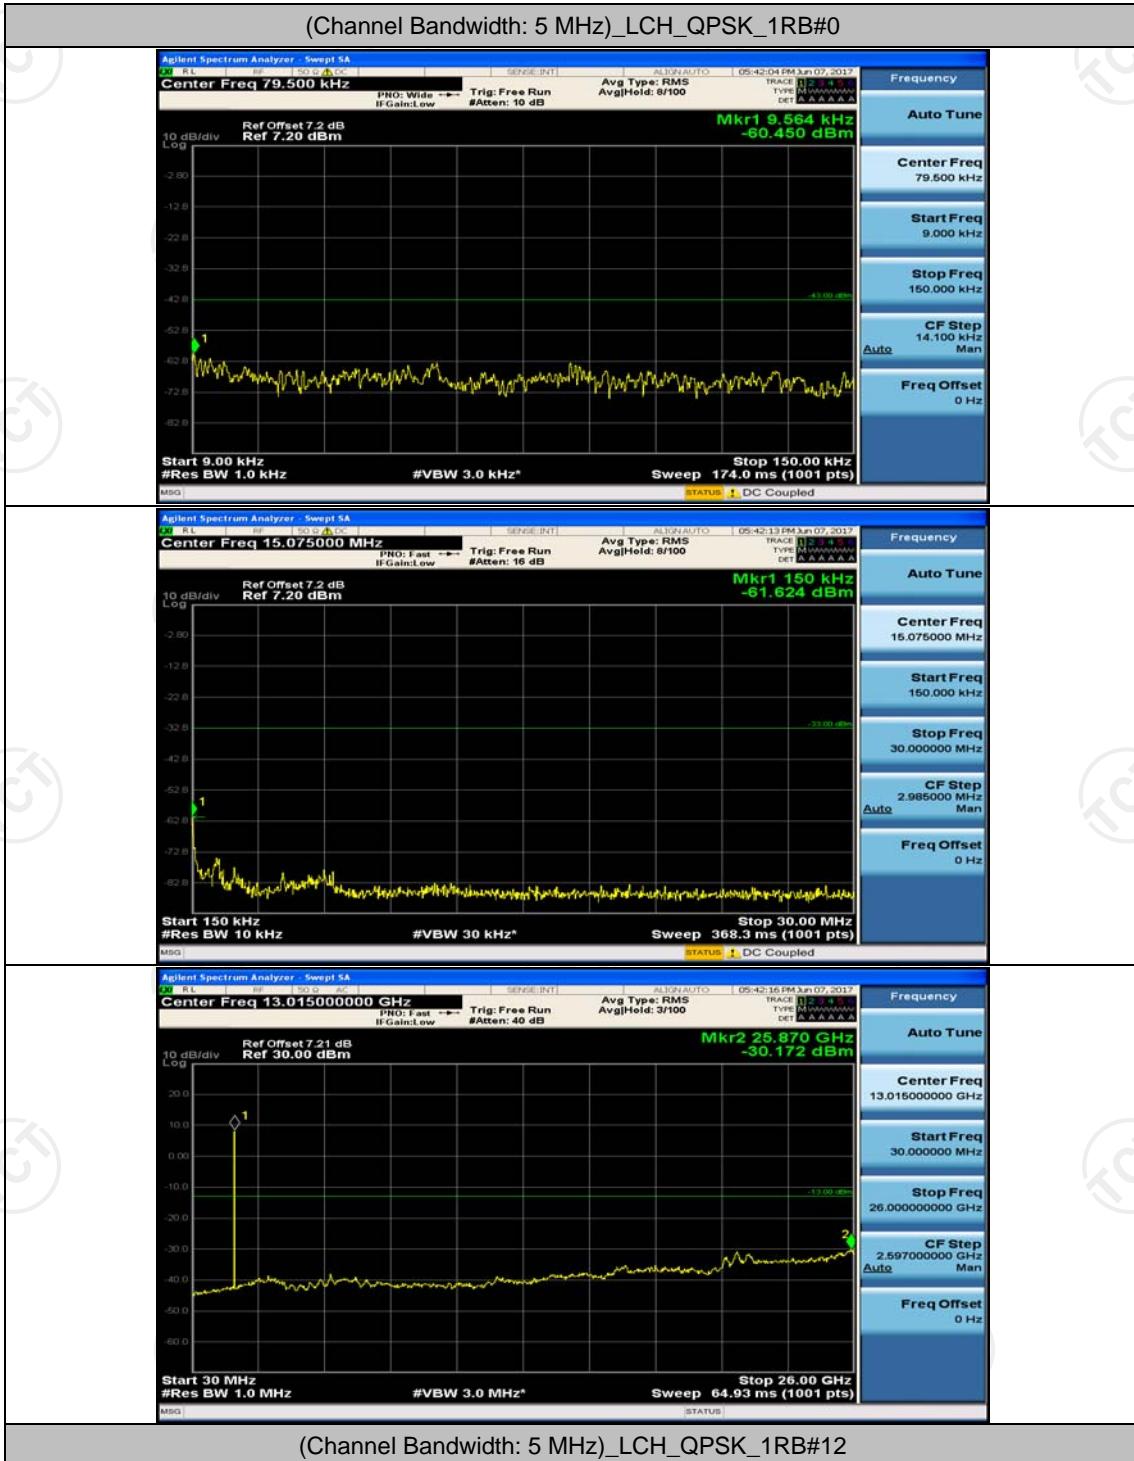

## Channel Bandwidth: 5 MHz

(Channel Bandwidth: 5 MHz)\_HCH\_QPSK\_1RB#0

(Channel Bandwidth: 5 MHz)\_MCH\_16QAM\_1RB#0

(Channel Bandwidth: 5 MHz)\_MCH\_16QAM\_1RB#12

## Channel Bandwidth: 10 MHz