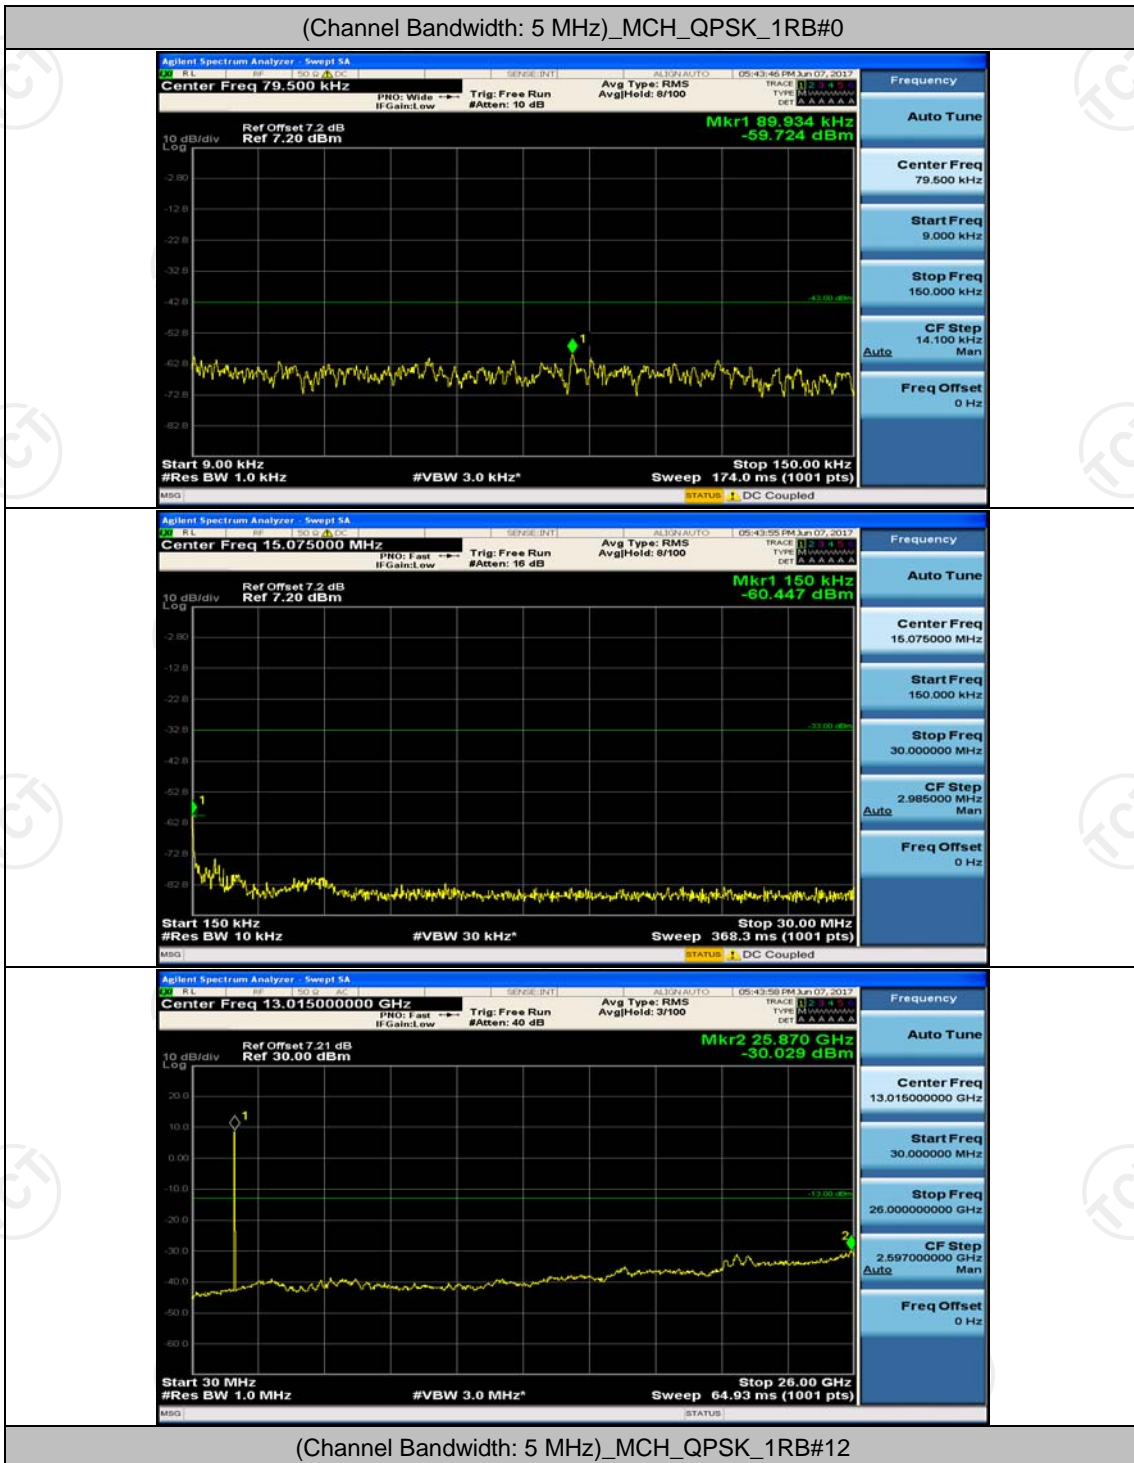

## Channel Bandwidth: 5 MHz

(Channel Bandwidth: 5 MHz)\_HCH\_QPSK\_1RB#0

(Channel Bandwidth: 5 MHz)\_MCH\_16QAM\_1RB#0

(Channel Bandwidth: 5 MHz)\_MCH\_16QAM\_1RB#12

## Channel Bandwidth: 10 MHz