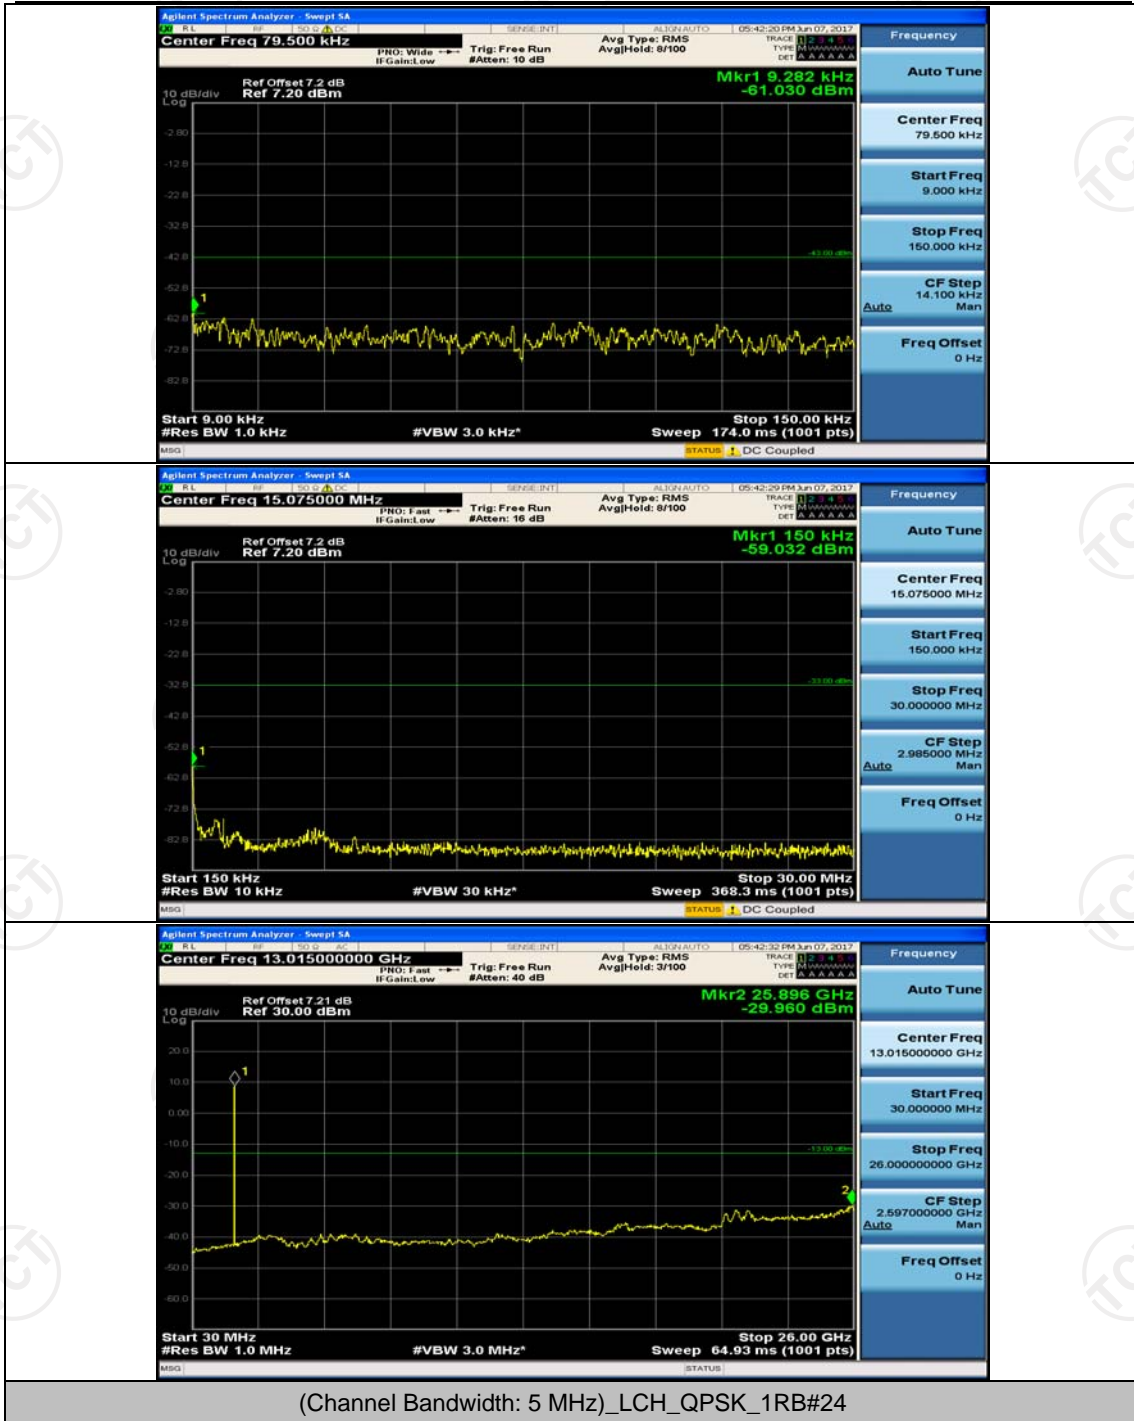

## Channel Bandwidth: 5 MHz

(Channel Bandwidth: 5 MHz)\_HCH\_QPSK\_1RB#0

(Channel Bandwidth: 5 MHz)\_MCH\_16QAM\_1RB#0

(Channel Bandwidth: 5 MHz)\_MCH\_16QAM\_1RB#12

## Channel Bandwidth: 10 MHz