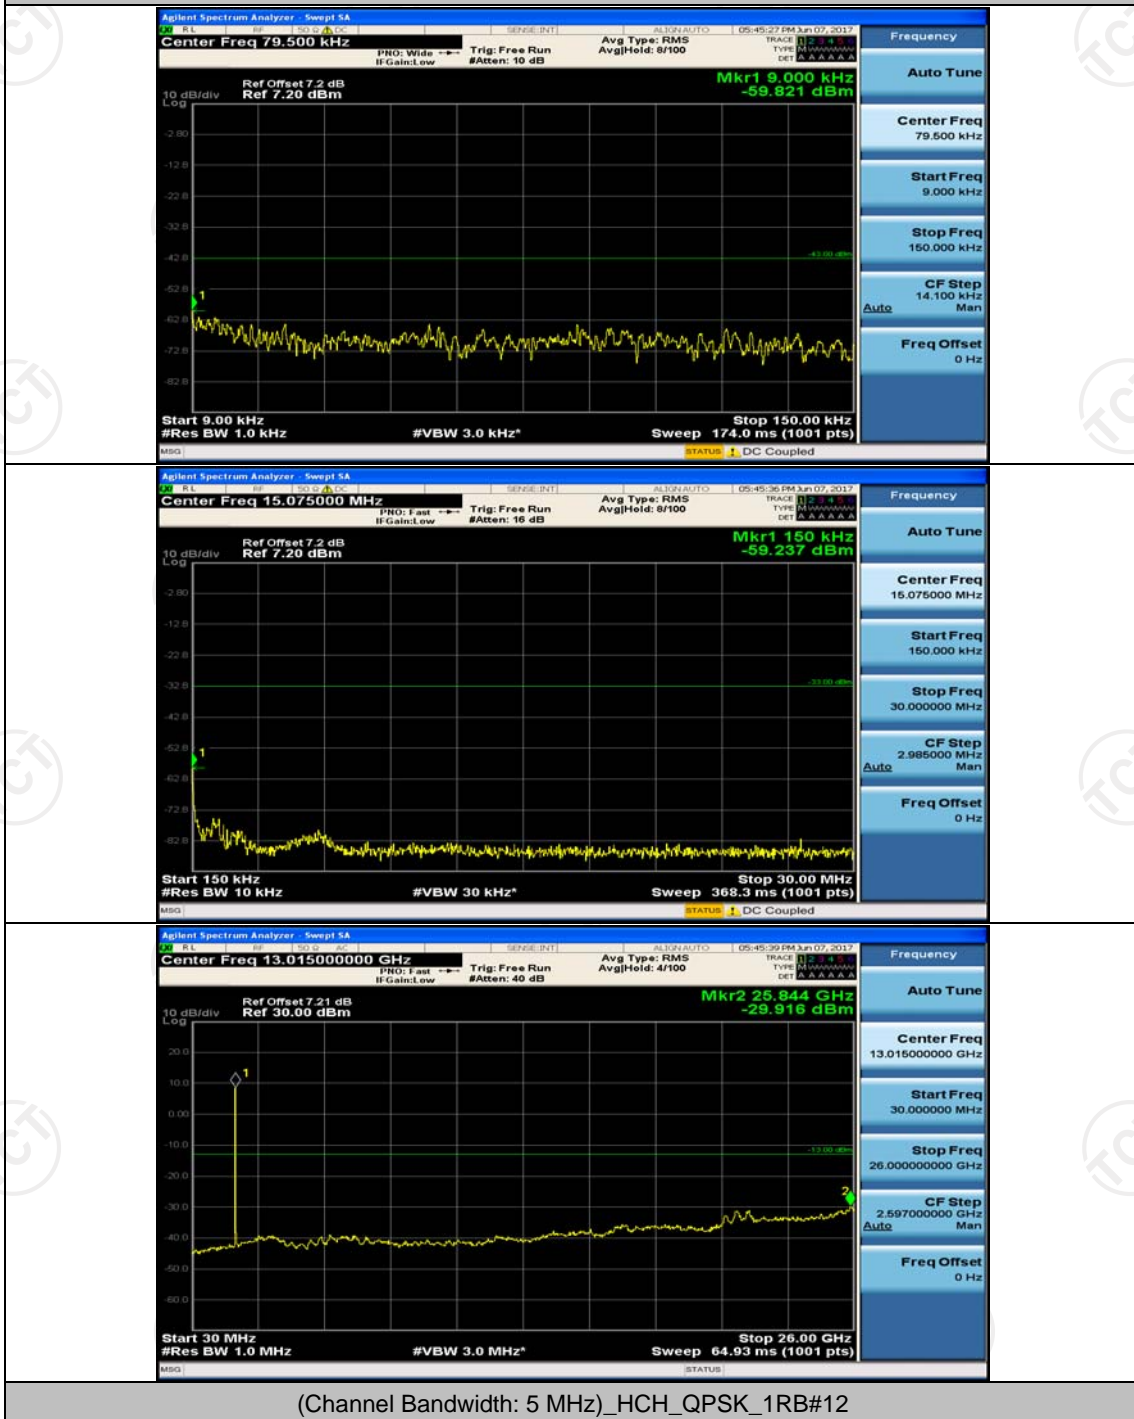

## Channel Bandwidth: 5 MHz

(Channel Bandwidth: 5 MHz)\_HCH\_QPSK\_1RB#0

(Channel Bandwidth: 5 MHz)\_MCH\_16QAM\_1RB#0

(Channel Bandwidth: 5 MHz)\_MCH\_16QAM\_1RB#12

## Channel Bandwidth: 10 MHz