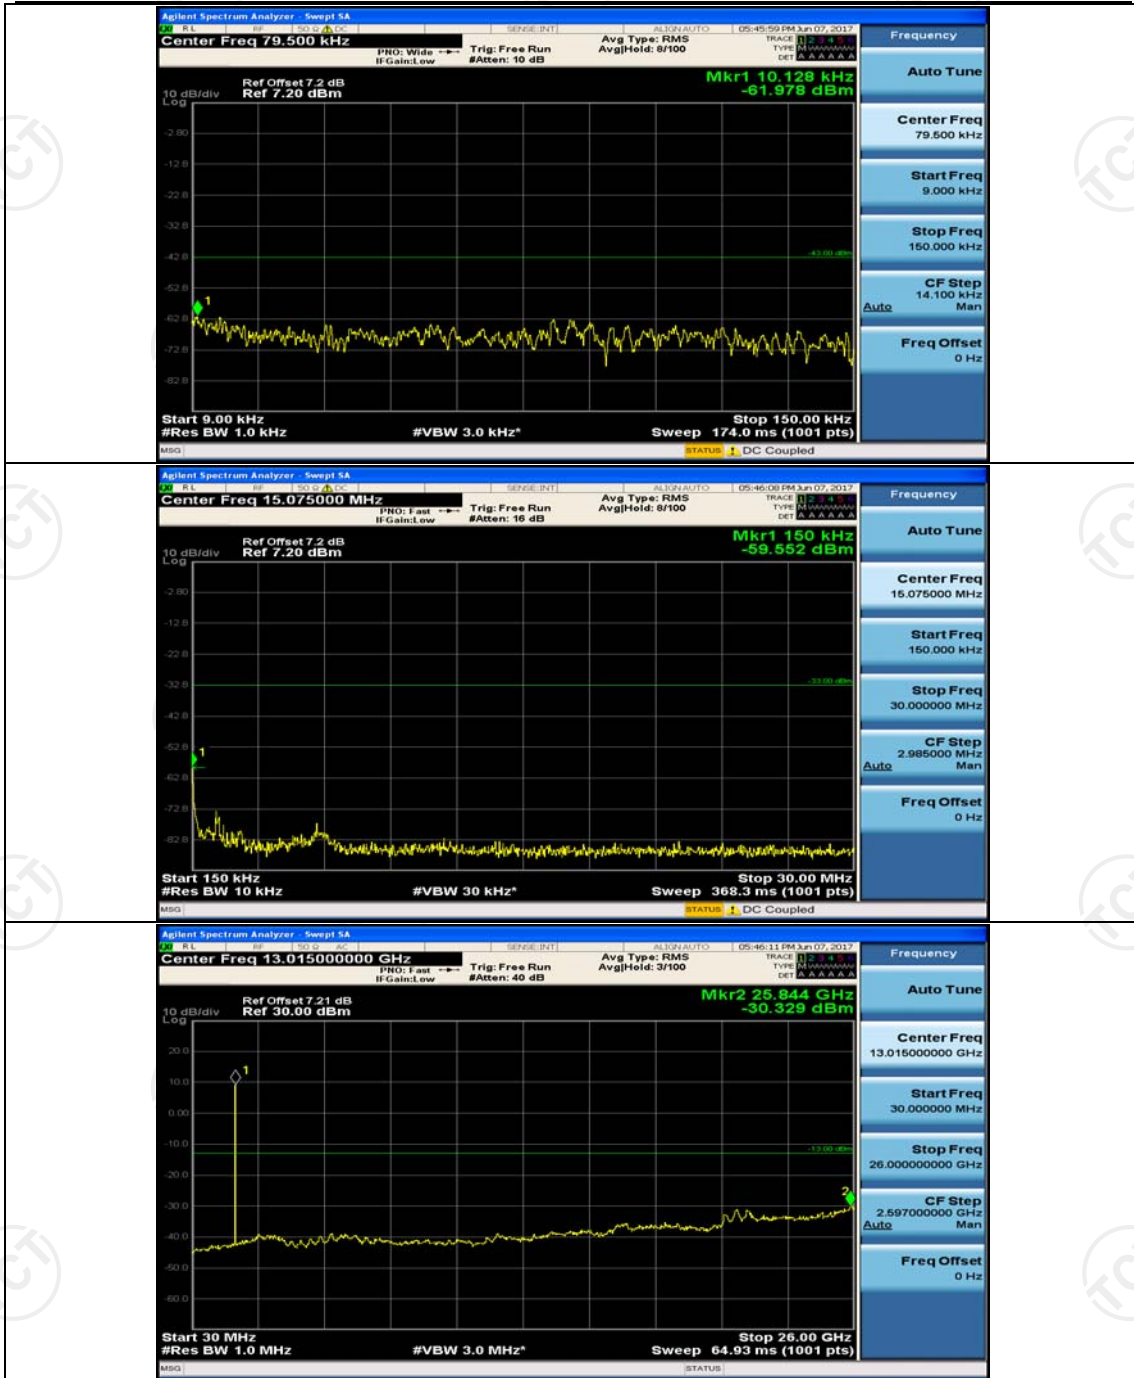

## Channel Bandwidth: 5 MHz

(Channel Bandwidth: 5 MHz)\_HCH\_QPSK\_1RB#0

(Channel Bandwidth: 5 MHz)\_MCH\_16QAM\_1RB#0

(Channel Bandwidth: 5 MHz)\_MCH\_16QAM\_1RB#12

## Channel Bandwidth: 10 MHz