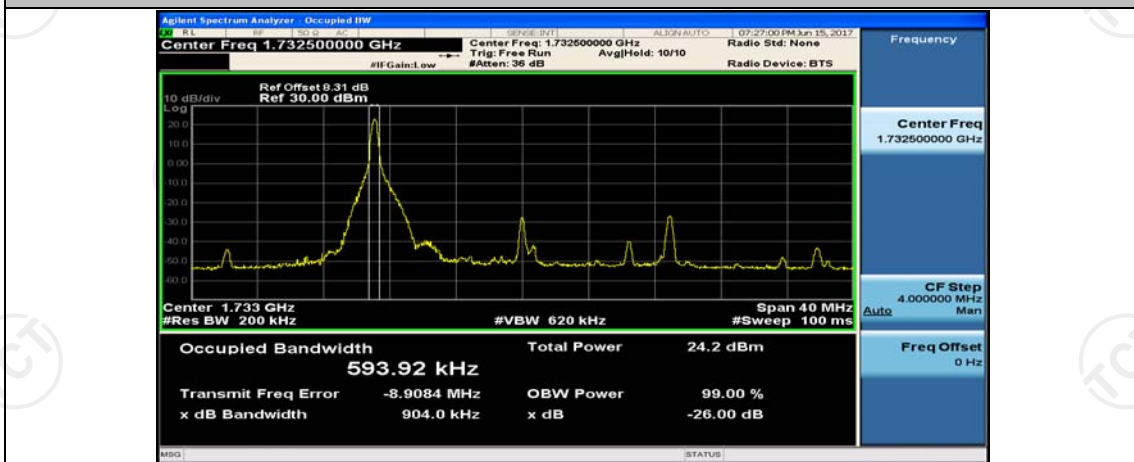

(Channel Bandwidth:20 MHz)_MCH_QPSK_1RB#50