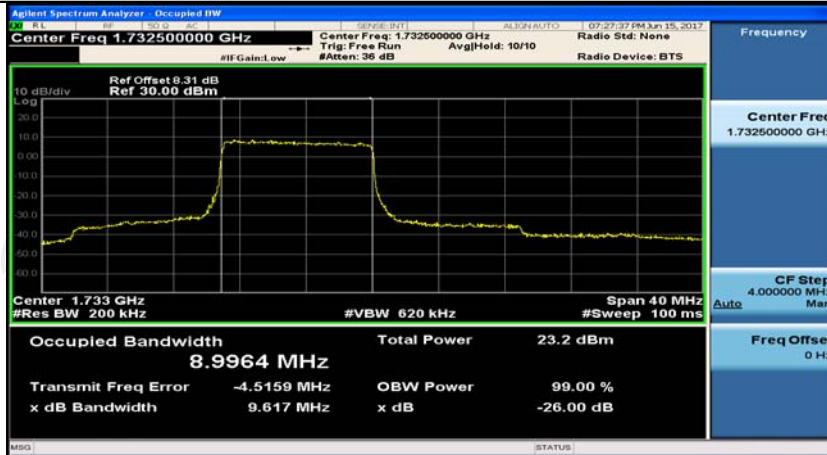

(Channel Bandwidth:20 MHz)_LCH_QPSK_100RB#0

(Channel Bandwidth:20 MHz)_MCH_QPSK_1RB#0

(Channel Bandwidth:20 MHz)_MCH_QPSK_1RB#50

(Channel Bandwidth:20 MHz)_MCH_QPSK_1RB#99

(Channel Bandwidth:20 MHz)_MCH_QPSK_50RB#0