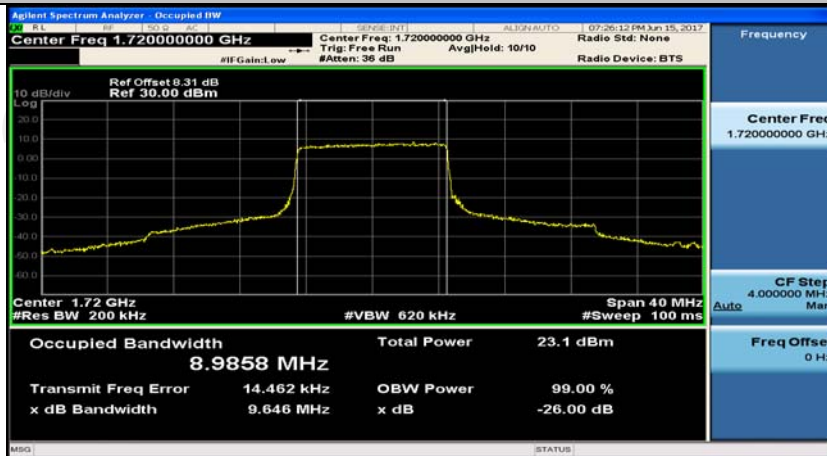

(Channel Bandwidth:15 MHz)_HCH_16QAM_37RB#18

(Channel Bandwidth:15 MHz)_HCH_16QAM_37RB#38

Channel Bandwidth: 20 MHz

(Channel Bandwidth:20 MHz)_LCH_QPSK_50RB#0

(Channel Bandwidth:20 MHz)_LCH_QPSK_50RB#25

(Channel Bandwidth:20 MHz)_LCH_QPSK_50RB#50