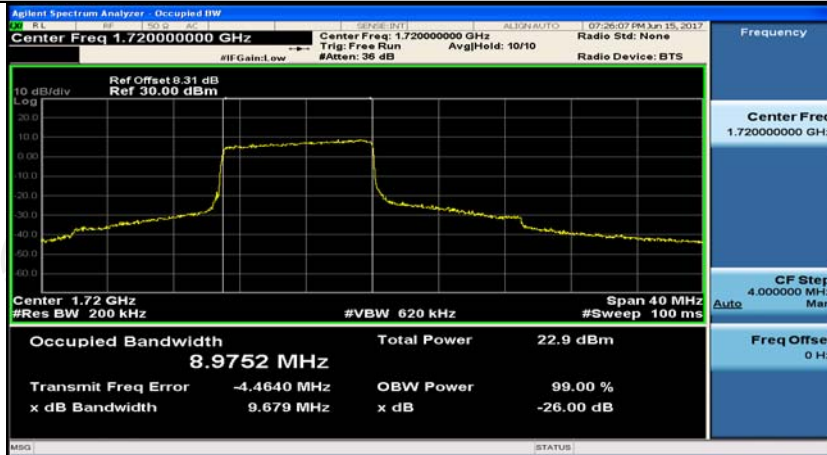

(Channel Bandwidth:15 MHz)_HCH_16QAM_37RB#18

(Channel Bandwidth:15 MHz)_HCH_16QAM_37RB#38

Channel Bandwidth: 20 MHz

(Channel Bandwidth:20 MHz)_LCH_QPSK_50RB#0

(Channel Bandwidth:20 MHz)_LCH_QPSK_50RB#25

(Channel Bandwidth:20 MHz)_LCH_QPSK_50RB#50