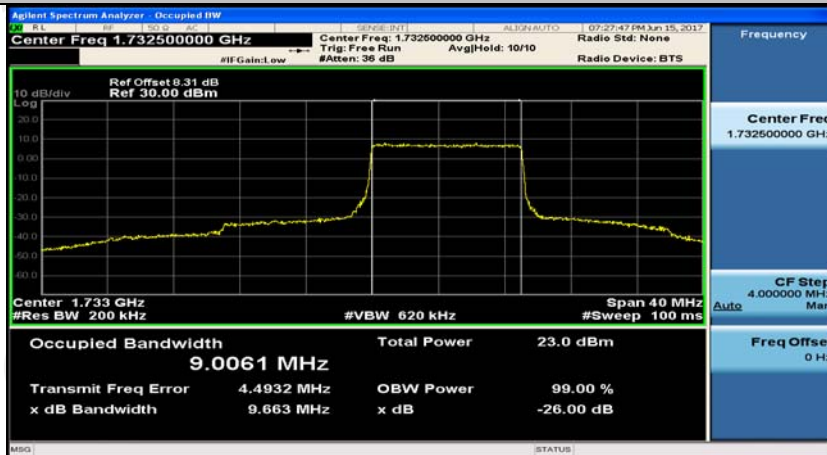

(Channel Bandwidth:20 MHz)_MCH_QPSK_100RB#0