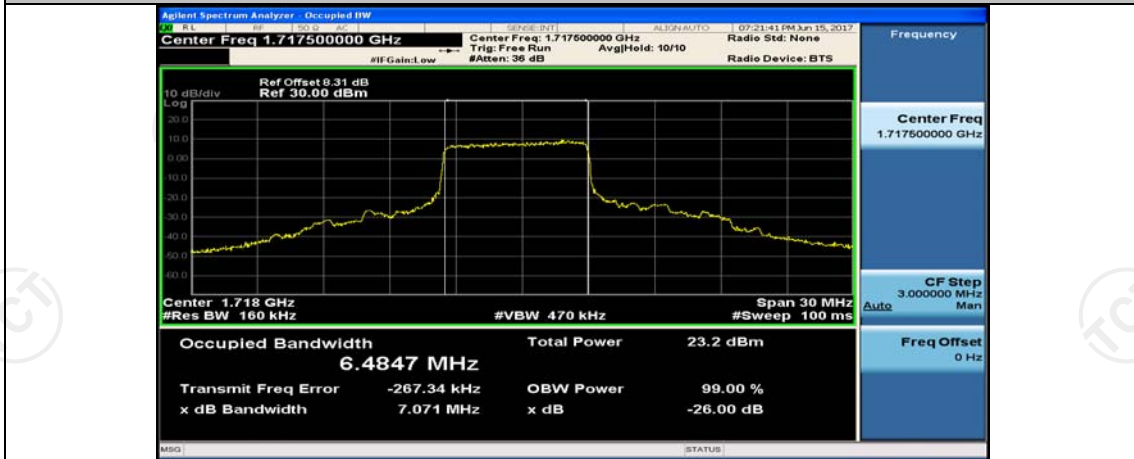

Channel Bandwidth: 10 MHz_HCH_16QAM_50RB#0

Channel Bandwidth: 15 MHz

(Channel Bandwidth:15 MHz)_LCH_QPSK_1RB#0

(Channel Bandwidth:15 MHz)_LCH_QPSK_1RB#37

(Channel Bandwidth:15 MHz)_LCH_QPSK_1RB#74

(Channel Bandwidth:15 MHz)_LCH_QPSK_37RB#0

(Channel Bandwidth:15 MHz)_LCH_QPSK_37RB#18

(Channel Bandwidth:15 MHz)_LCH_QPSK_37RB#38

(Channel Bandwidth:15 MHz)_LCH_QPSK_75RB#0

(Channel Bandwidth:15 MHz)_MCH_QPSK_1RB#0

(Channel Bandwidth:15 MHz)_MCH_QPSK_1RB#37