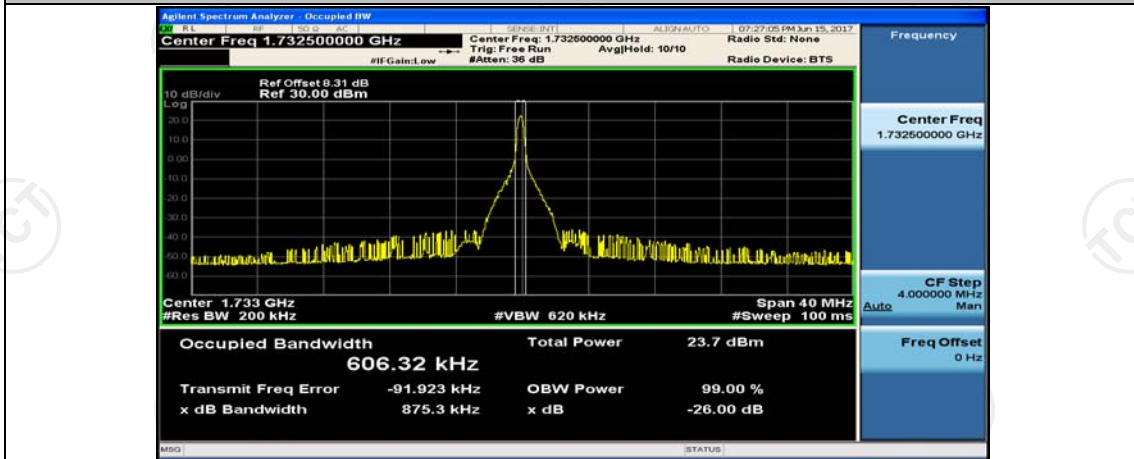

(Channel Bandwidth:20 MHz)_MCH_QPSK_1RB#99