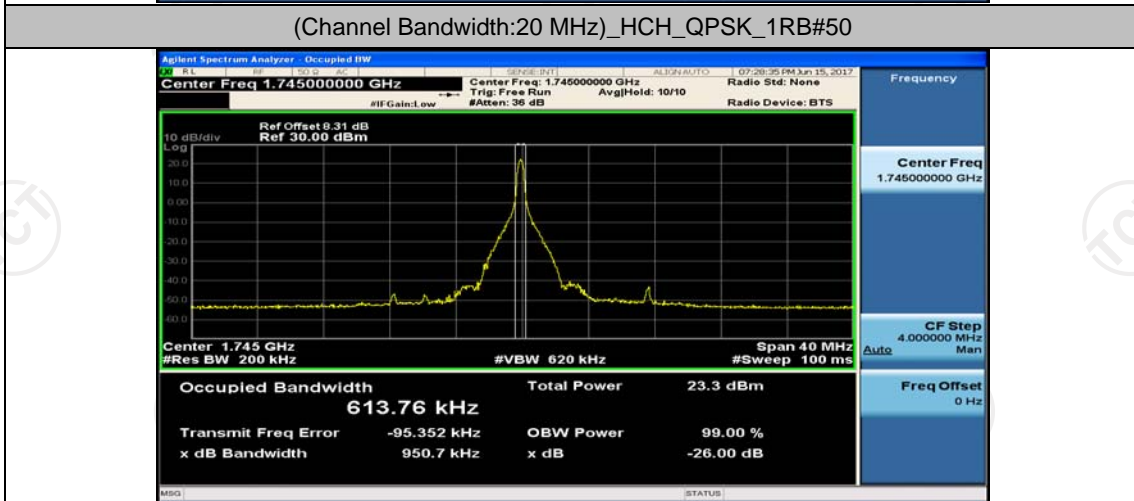

(Channel Bandwidth:20 MHz)_MCH_QPSK_50RB#25

(Channel Bandwidth:20 MHz)_MCH_QPSK_50RB#50

(Channel Bandwidth:20 MHz)_MCH_QPSK_100RB#0

(Channel Bandwidth:20 MHz)_HCH_QPSK_1RB#0

(Channel Bandwidth:20 MHz)_HCH_QPSK_1RB#50