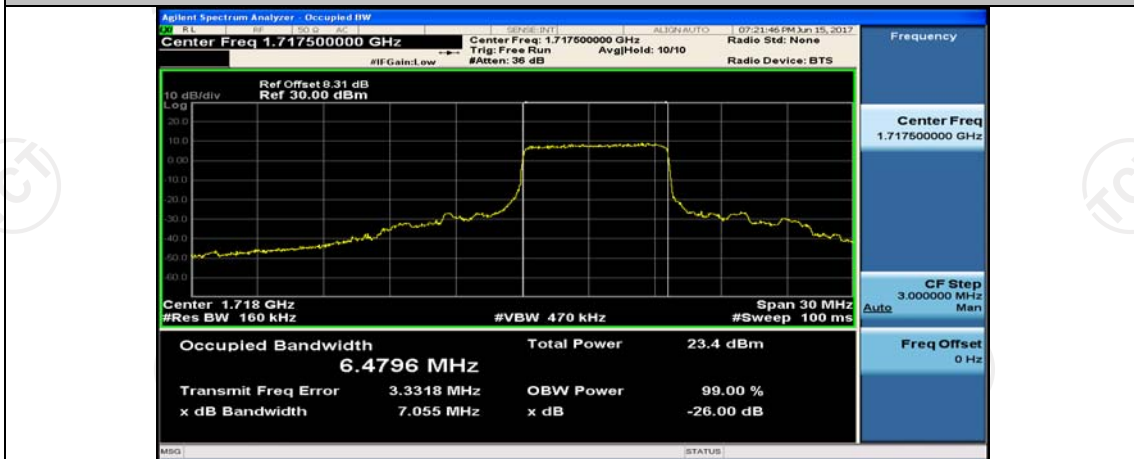

(Channel Bandwidth:15 MHz)_LCH_QPSK_37RB#38