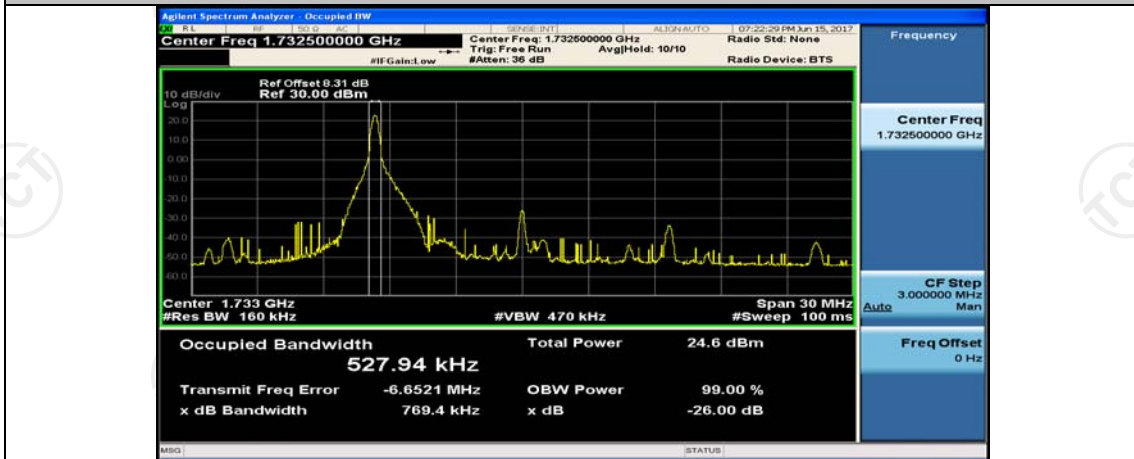

(Channel Bandwidth:15 MHz)_LCH_QPSK_37RB#18

(Channel Bandwidth:15 MHz)_LCH_QPSK_37RB#38

(Channel Bandwidth:15 MHz)_LCH_QPSK_75RB#0

(Channel Bandwidth:15 MHz)_MCH_QPSK_1RB#0

(Channel Bandwidth:15 MHz)_MCH_QPSK_1RB#37