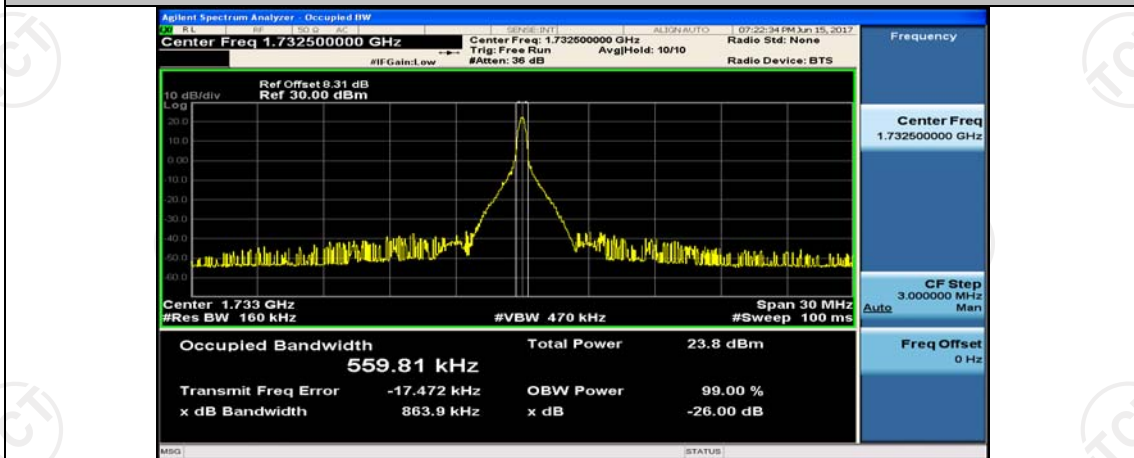

(Channel Bandwidth:15 MHz)_LCH_QPSK_37RB#18

(Channel Bandwidth:15 MHz)_LCH_QPSK_37RB#38

(Channel Bandwidth:15 MHz)_LCH_QPSK_75RB#0

(Channel Bandwidth:15 MHz)_MCH_QPSK_1RB#0

(Channel Bandwidth:15 MHz)_MCH_QPSK_1RB#37