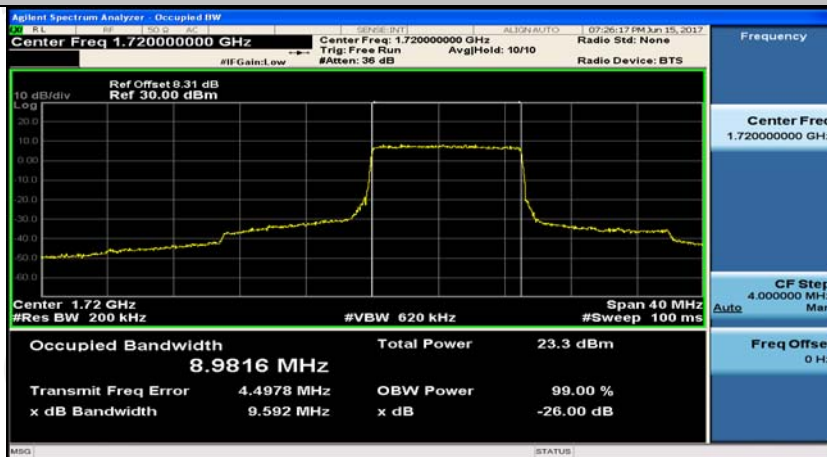

(Channel Bandwidth:15 MHz)_HCH_16QAM_37RB#18

(Channel Bandwidth:15 MHz)_HCH_16QAM_37RB#38

Channel Bandwidth: 20 MHz

(Channel Bandwidth:20 MHz)_LCH_QPSK_50RB#0

(Channel Bandwidth:20 MHz)_LCH_QPSK_50RB#25

(Channel Bandwidth:20 MHz)_LCH_QPSK_50RB#50