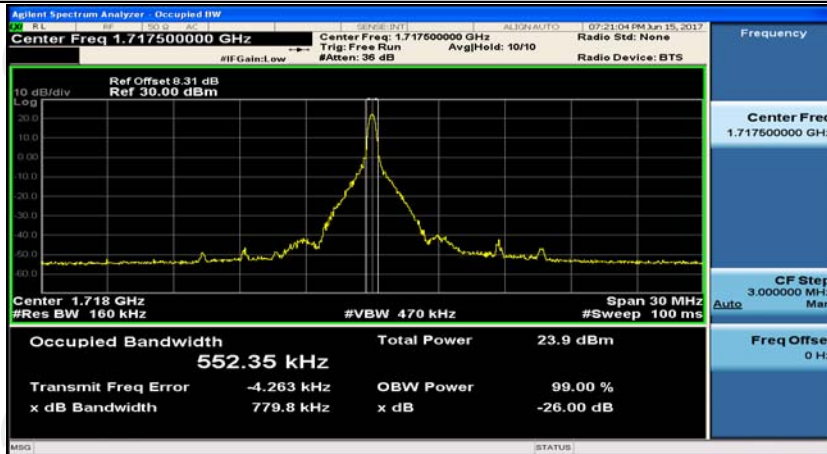

Channel Bandwidth: 10 MHz_HCH_16QAM_50RB#0

Channel Bandwidth: 15 MHz

(Channel Bandwidth:15 MHz)_LCH_QPSK_1RB#0

(Channel Bandwidth:15 MHz)_LCH_QPSK_1RB#37

(Channel Bandwidth:15 MHz)_LCH_QPSK_1RB#74

(Channel Bandwidth:15 MHz)_LCH_QPSK_37RB#0