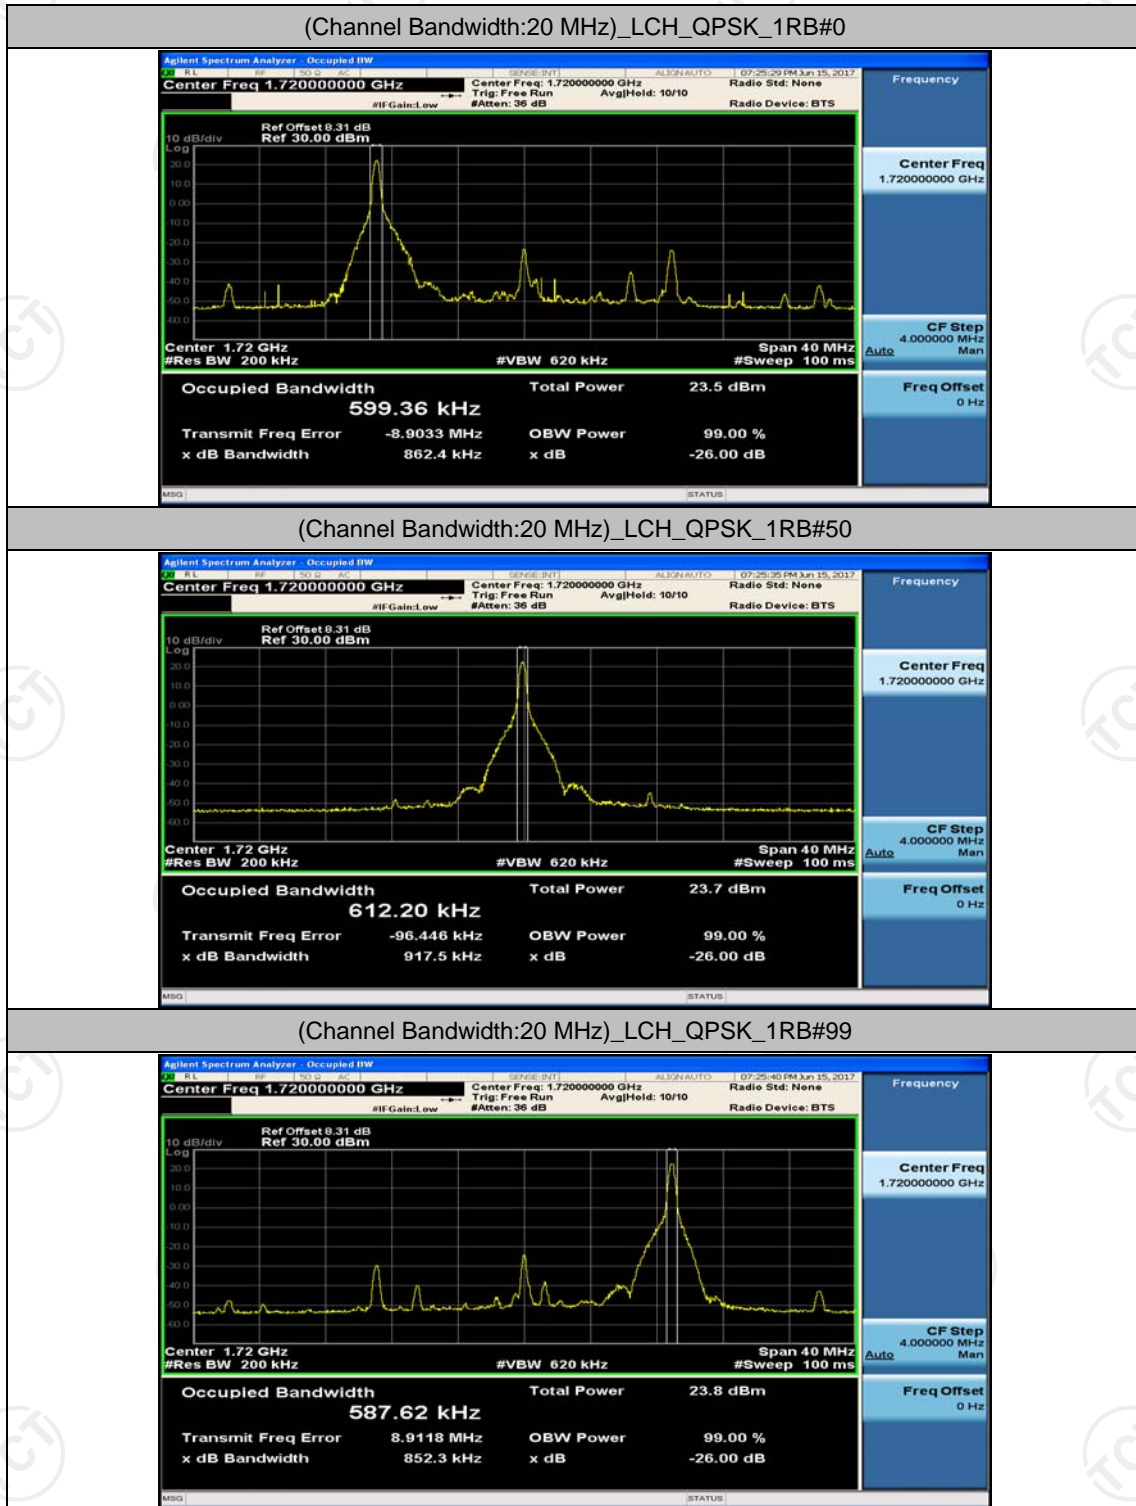

(Channel Bandwidth:20 MHz)_LCH_QPSK_50RB#0

Channel Bandwidth: 20 MHz