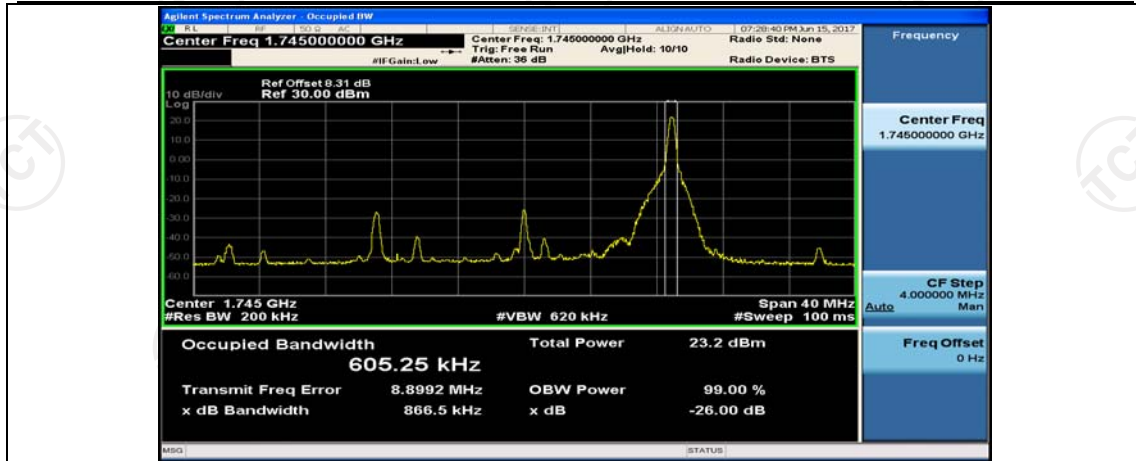

(Channel Bandwidth:20 MHz)_HCH_QPSK_50RB#0