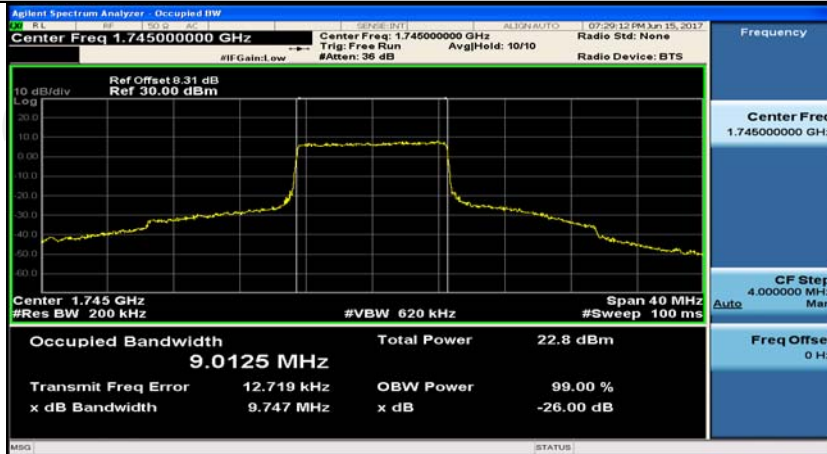

(Channel Bandwidth:20 MHz)_HCH_QPSK_50RB#50