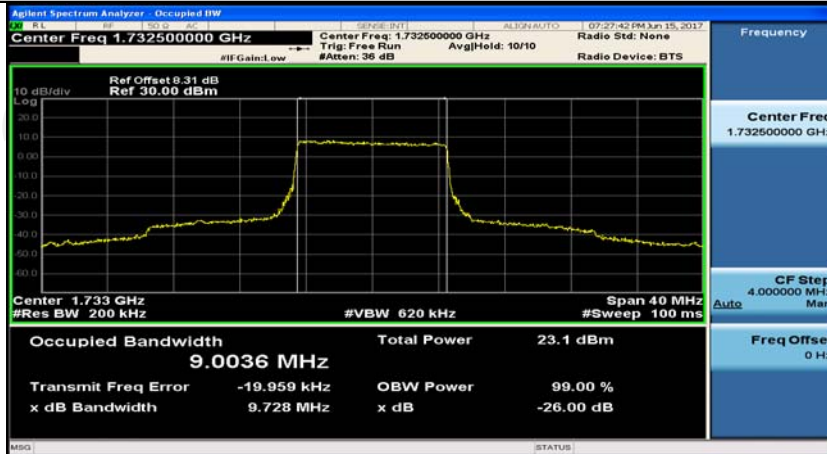

(Channel Bandwidth:20 MHz)_MCH_QPSK_50RB#50