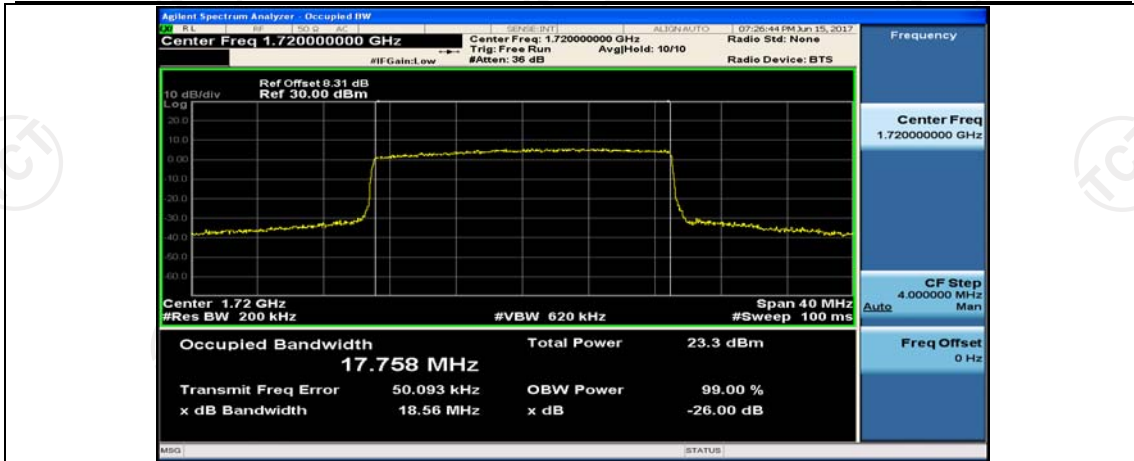

(Channel Bandwidth:20 MHz)_MCH_QPSK_1RB#0