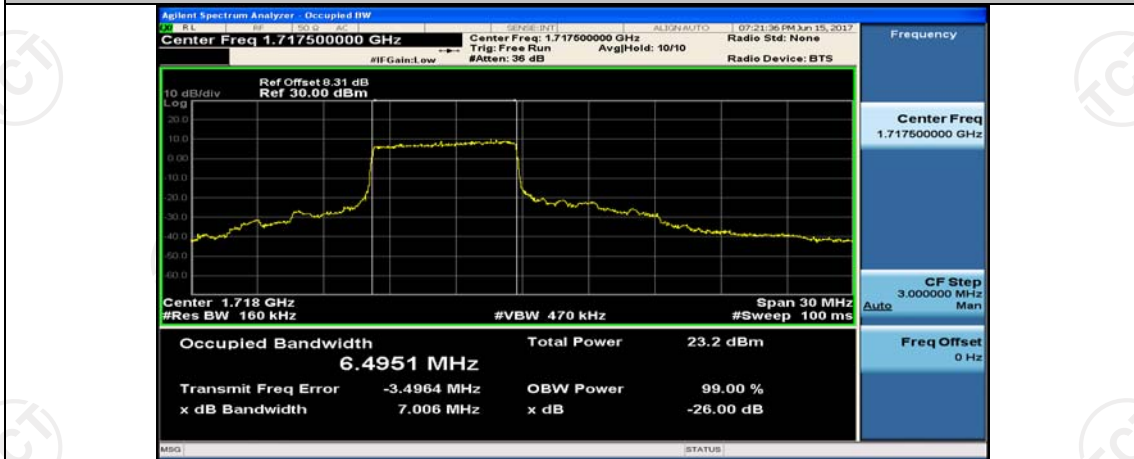

Channel Bandwidth: 10 MHz_HCH_16QAM_50RB#0

Channel Bandwidth: 15 MHz

(Channel Bandwidth:15 MHz)_LCH_QPSK_1RB#0

(Channel Bandwidth:15 MHz)_LCH_QPSK_1RB#37

(Channel Bandwidth:15 MHz)_LCH_QPSK_1RB#74

(Channel Bandwidth:15 MHz)_LCH_QPSK_37RB#0

(Channel Bandwidth:15 MHz)_LCH_QPSK_37RB#18

(Channel Bandwidth:15 MHz)_LCH_QPSK_37RB#38

(Channel Bandwidth:15 MHz)_LCH_QPSK_75RB#0

(Channel Bandwidth:15 MHz)_MCH_QPSK_1RB#0

(Channel Bandwidth:15 MHz)_MCH_QPSK_1RB#37