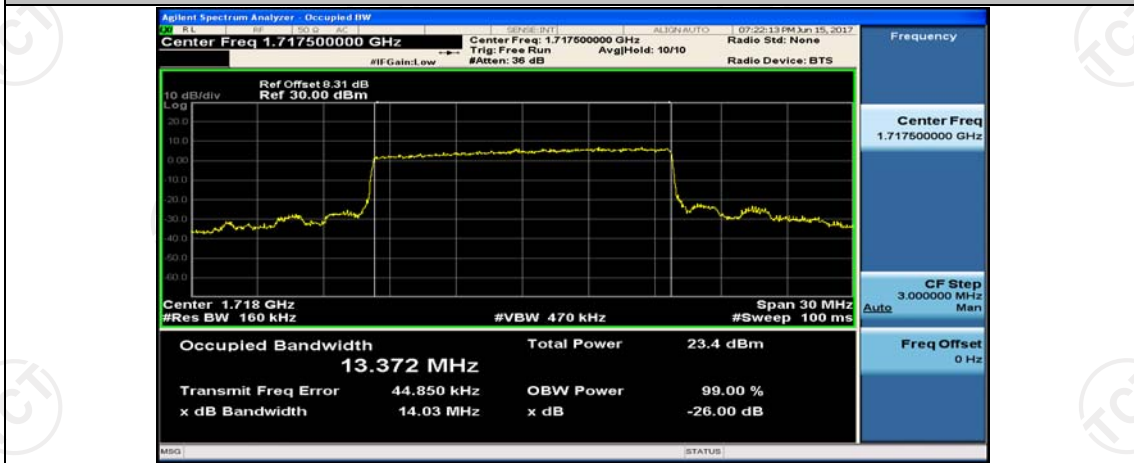

Channel Bandwidth: 10 MHz_HCH_16QAM_50RB#0

Channel Bandwidth: 15 MHz

(Channel Bandwidth:15 MHz)_LCH_QPSK_1RB#0

(Channel Bandwidth:15 MHz)_LCH_QPSK_1RB#37

(Channel Bandwidth:15 MHz)_LCH_QPSK_1RB#74

(Channel Bandwidth:15 MHz)_LCH_QPSK_37RB#0

(Channel Bandwidth:15 MHz)_LCH_QPSK_37RB#18

(Channel Bandwidth:15 MHz)_LCH_QPSK_37RB#38

(Channel Bandwidth:15 MHz)_LCH_QPSK_75RB#0

(Channel Bandwidth:15 MHz)_MCH_QPSK_1RB#0

(Channel Bandwidth:15 MHz)_MCH_QPSK_1RB#37