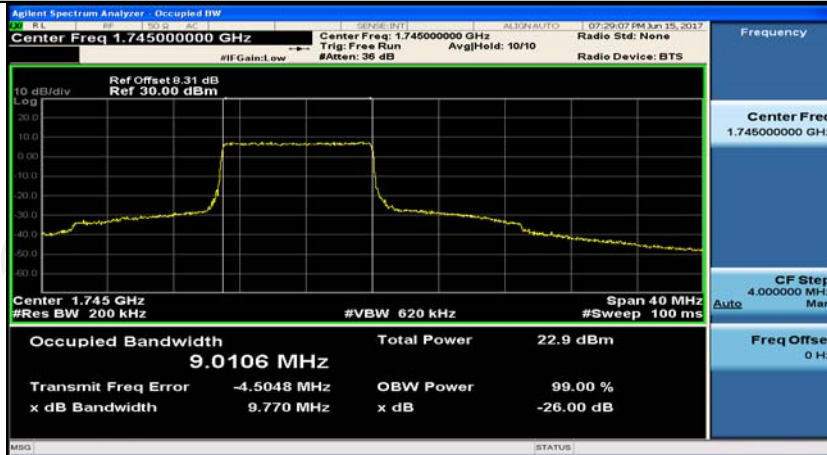

(Channel Bandwidth:20 MHz)_HCH_QPSK_50RB#25