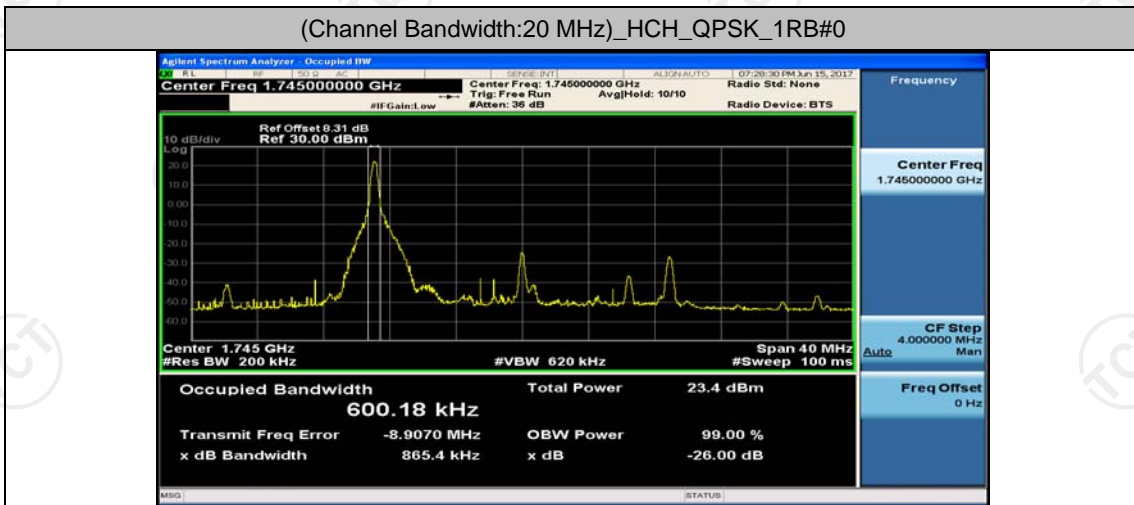

(Channel Bandwidth:20 MHz)_MCH_QPSK_50RB#25

(Channel Bandwidth:20 MHz)_MCH_QPSK_50RB#50

(Channel Bandwidth:20 MHz)_MCH_QPSK_100RB#0

(Channel Bandwidth:20 MHz)_HCH_QPSK_1RB#0

(Channel Bandwidth:20 MHz)_HCH_QPSK_1RB#50