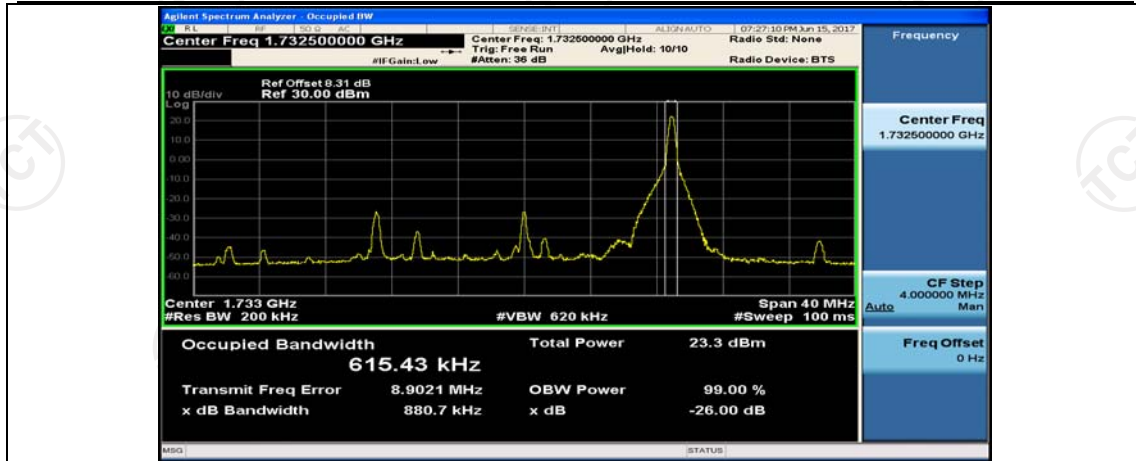

(Channel Bandwidth:20 MHz)_LCH_QPSK_100RB#0

(Channel Bandwidth:20 MHz)_MCH_QPSK_1RB#0

(Channel Bandwidth:20 MHz)_MCH_QPSK_1RB#50

(Channel Bandwidth:20 MHz)_MCH_QPSK_1RB#99

(Channel Bandwidth:20 MHz)_MCH_QPSK_50RB#0