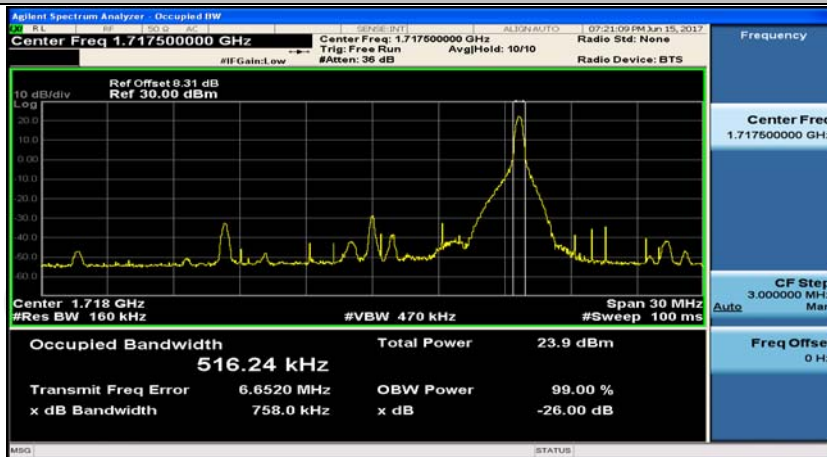

Channel Bandwidth: 10 MHz_HCH_16QAM_50RB#0

Channel Bandwidth: 15 MHz

(Channel Bandwidth:15 MHz)_LCH_QPSK_1RB#0

(Channel Bandwidth:15 MHz)_LCH_QPSK_1RB#37

(Channel Bandwidth:15 MHz)_LCH_QPSK_1RB#74

(Channel Bandwidth:15 MHz)_LCH_QPSK_37RB#0