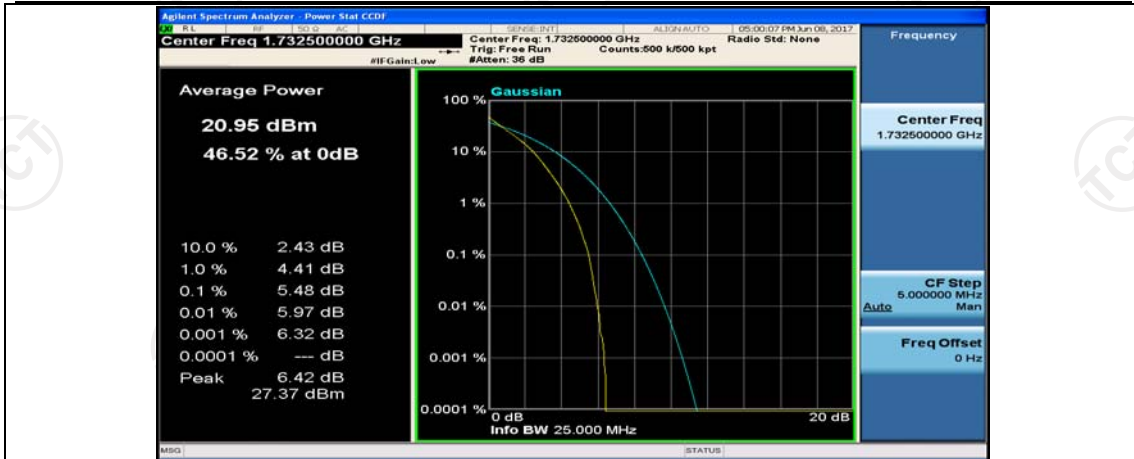

Channel Bandwidth: 10 MHz_LCH_16QAM_1RB#0