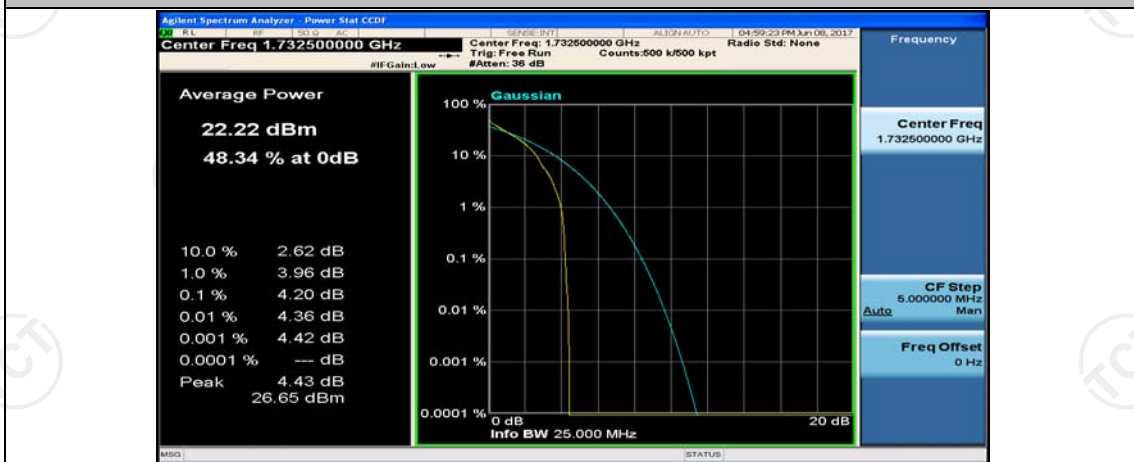

Channel Bandwidth: 10 MHz_MCH_QPSK_1RB#0