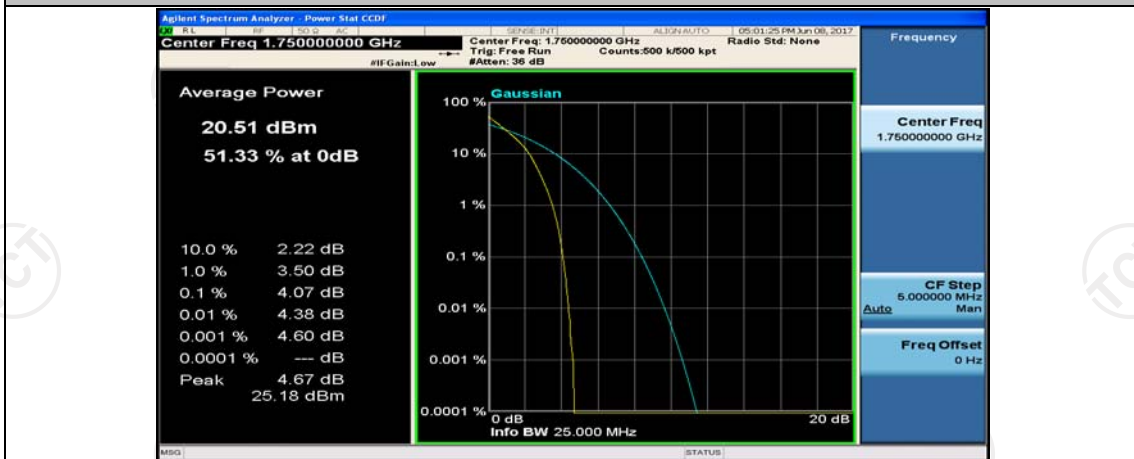

Channel Bandwidth: 10 MHz_LCH_16QAM_1RB#0