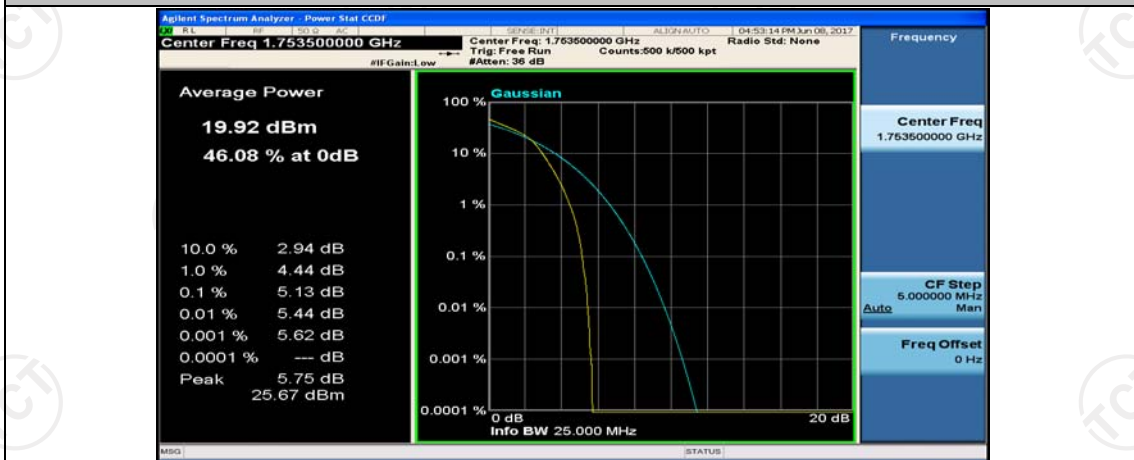

(Channel Bandwidth: 3 MHz)_HCH_16QAM_1RB#7

(Channel Bandwidth: 3 MHz)_HCH_16QAM_1RB#14

(Channel Bandwidth: 3 MHz)_HCH_16QAM_8RB#0

(Channel Bandwidth: 3 MHz)_HCH_16QAM_8RB#4

(Channel Bandwidth: 3 MHz)_HCH_16QAM_8RB#7

(Channel Bandwidth: 3 MHz)_HCH_16QAM_15RB#0

Channel Bandwidth: 5 MHz

(Channel Bandwidth: 5 MHz)_LCH_QPSK_1RB#0

(Channel Bandwidth: 5 MHz)_LCH_QPSK_1RB#12

(Channel Bandwidth: 5 MHz)_LCH_QPSK_1RB#24

(Channel Bandwidth: 5 MHz)_LCH_QPSK_12RB#0