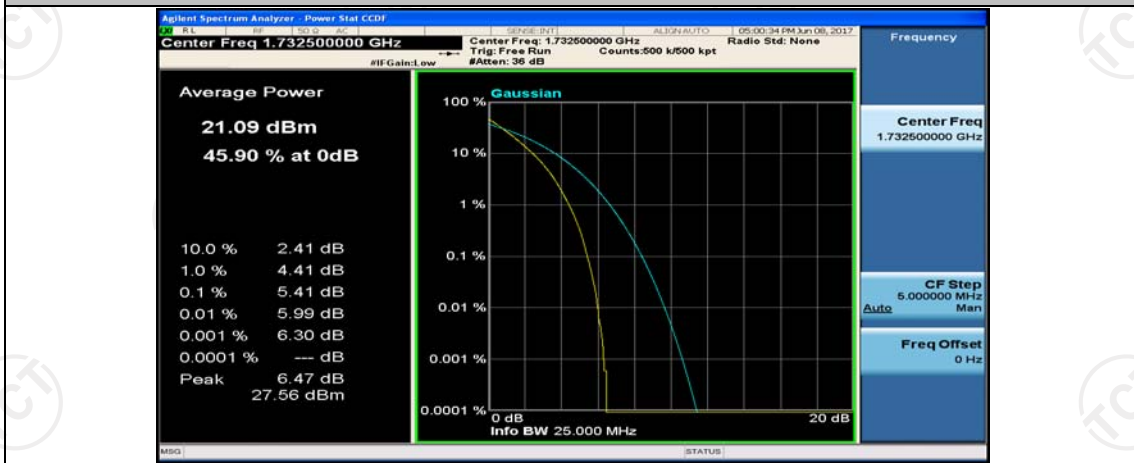

Channel Bandwidth: 10 MHz_LCH_16QAM_1RB#0