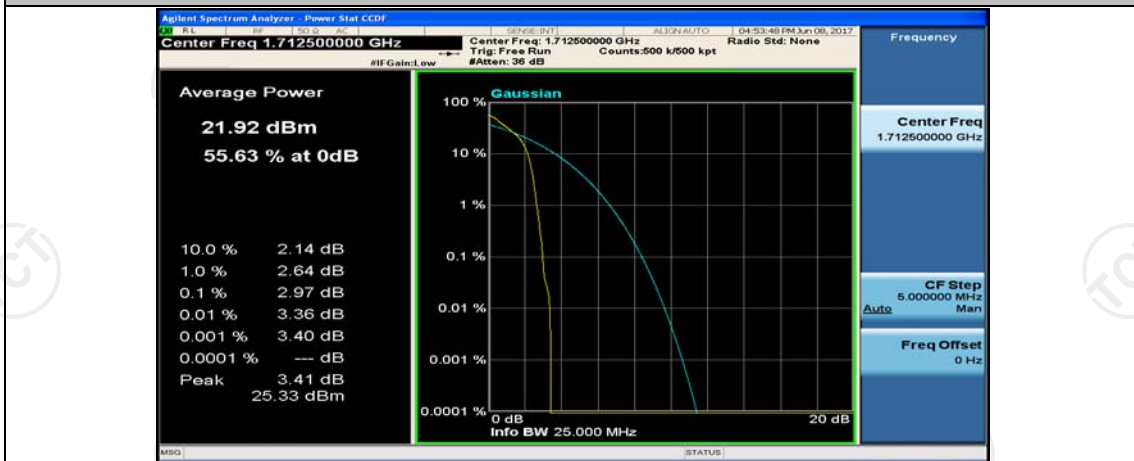

(Channel Bandwidth: 3 MHz)_HCH_16QAM_15RB#0

Channel Bandwidth: 5 MHz

(Channel Bandwidth: 5 MHz)_LCH_QPSK_1RB#0

(Channel Bandwidth: 5 MHz)_LCH_QPSK_1RB#12

(Channel Bandwidth: 5 MHz)_LCH_QPSK_1RB#24

(Channel Bandwidth: 5 MHz)_LCH_QPSK_12RB#0