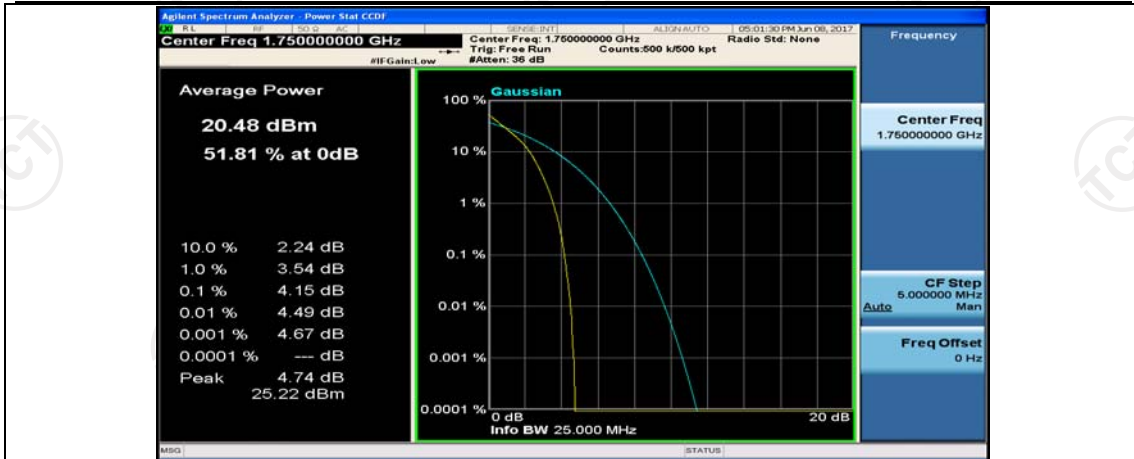

Channel Bandwidth: 10 MHz_LCH_16QAM_1RB#0