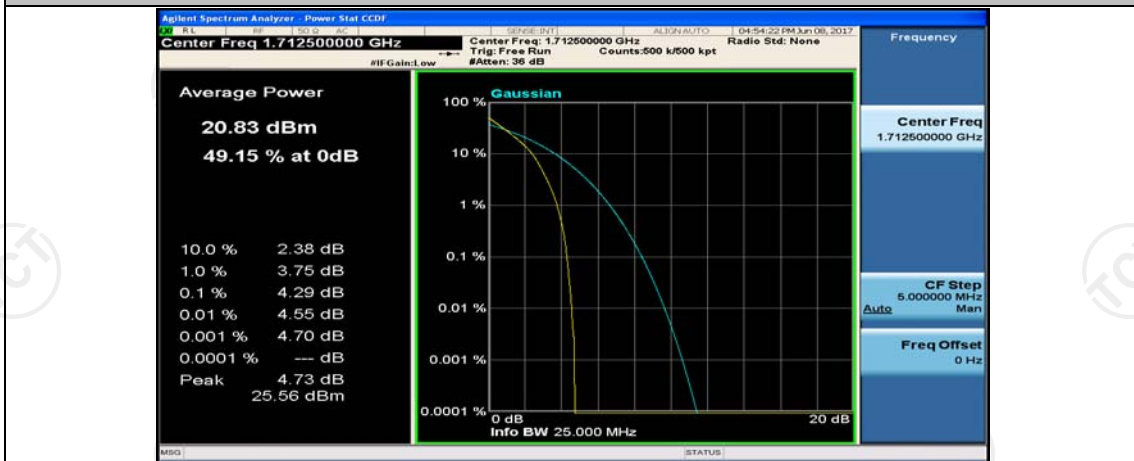

(Channel Bandwidth: 5 MHz)_LCH_QPSK_12RB#13