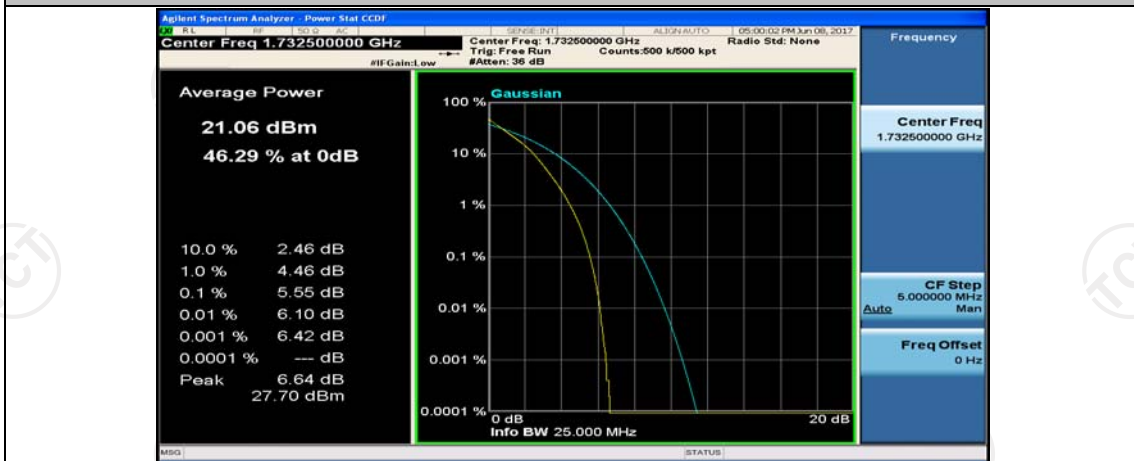

Channel Bandwidth: 10 MHz_LCH_16QAM_1RB#0