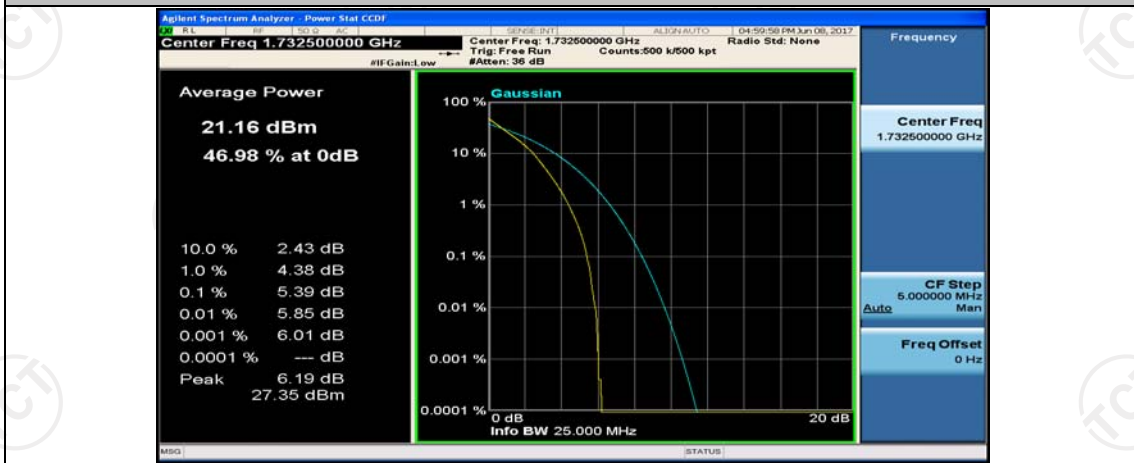

Channel Bandwidth: 10 MHz_LCH_16QAM_1RB#0