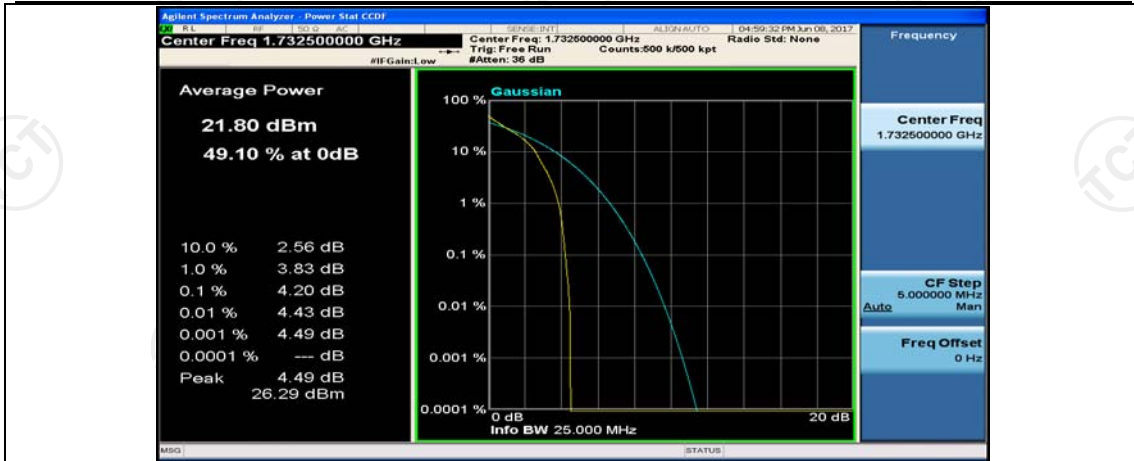

Channel Bandwidth: 10 MHz_LCH_16QAM_1RB#0