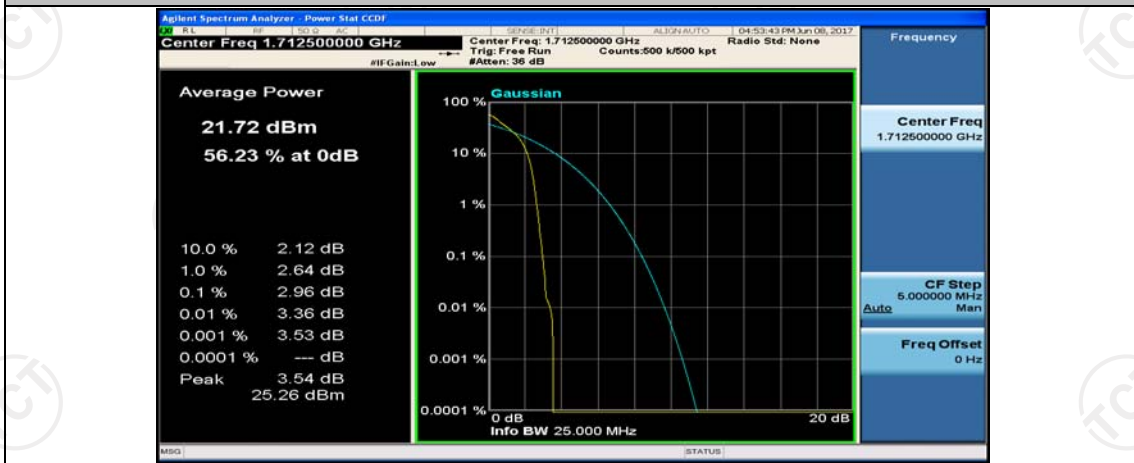

(Channel Bandwidth: 3 MHz)_HCH_16QAM_15RB#0

Channel Bandwidth: 5 MHz

(Channel Bandwidth: 5 MHz)_LCH_QPSK_1RB#0

(Channel Bandwidth: 5 MHz)_LCH_QPSK_1RB#12

(Channel Bandwidth: 5 MHz)_LCH_QPSK_1RB#24

(Channel Bandwidth: 5 MHz)_LCH_QPSK_12RB#0