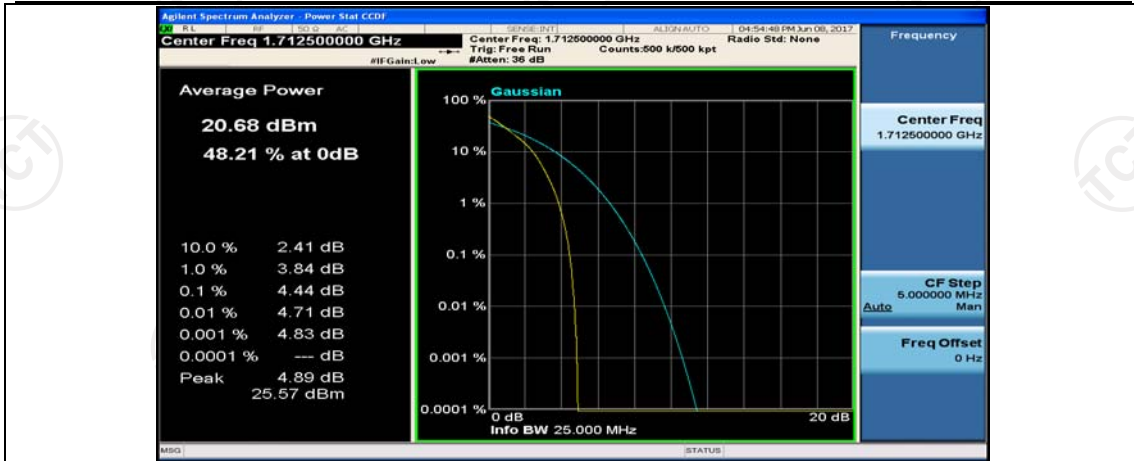

(Channel Bandwidth: 5 MHz)_LCH_QPSK_25RB#0