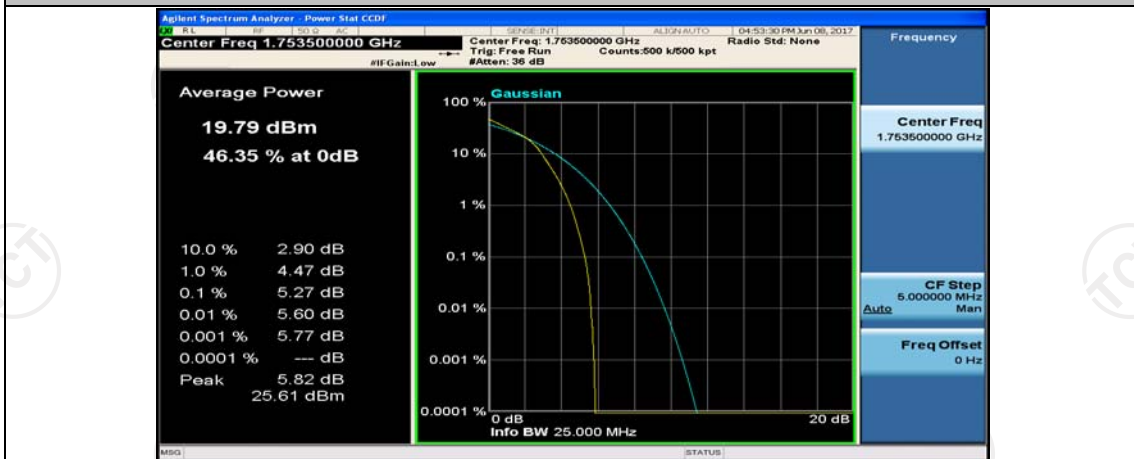

(Channel Bandwidth: 3 MHz)_HCH_16QAM_1RB#7

(Channel Bandwidth: 3 MHz)_HCH_16QAM_1RB#14

(Channel Bandwidth: 3 MHz)_HCH_16QAM_8RB#0

(Channel Bandwidth: 3 MHz)_HCH_16QAM_8RB#4

(Channel Bandwidth: 3 MHz)_HCH_16QAM_8RB#7

(Channel Bandwidth: 3 MHz)_HCH_16QAM_15RB#0

Channel Bandwidth: 5 MHz

(Channel Bandwidth: 5 MHz)_LCH_QPSK_1RB#0

(Channel Bandwidth: 5 MHz)_LCH_QPSK_1RB#12

(Channel Bandwidth: 5 MHz)_LCH_QPSK_1RB#24

(Channel Bandwidth: 5 MHz)_LCH_QPSK_12RB#0