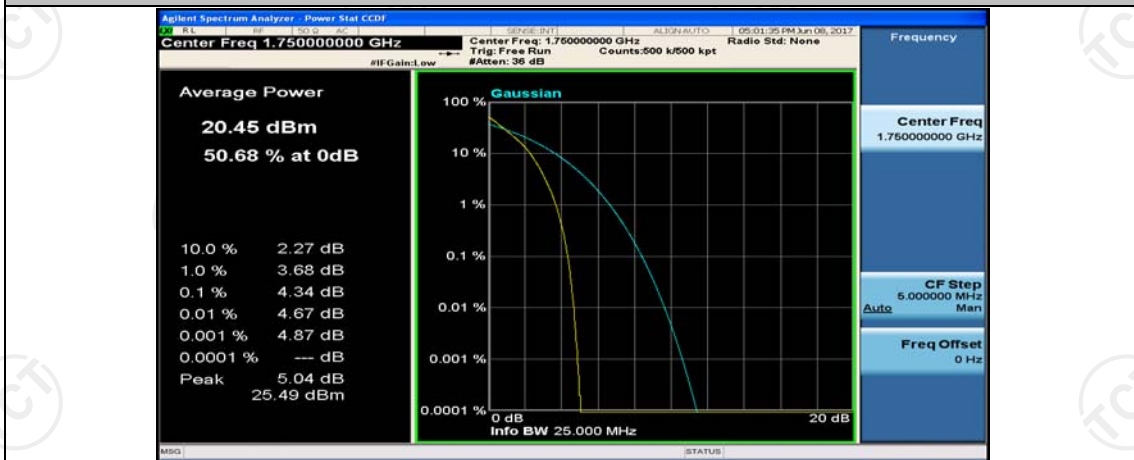

Channel Bandwidth: 10 MHz_LCH_16QAM_1RB#0