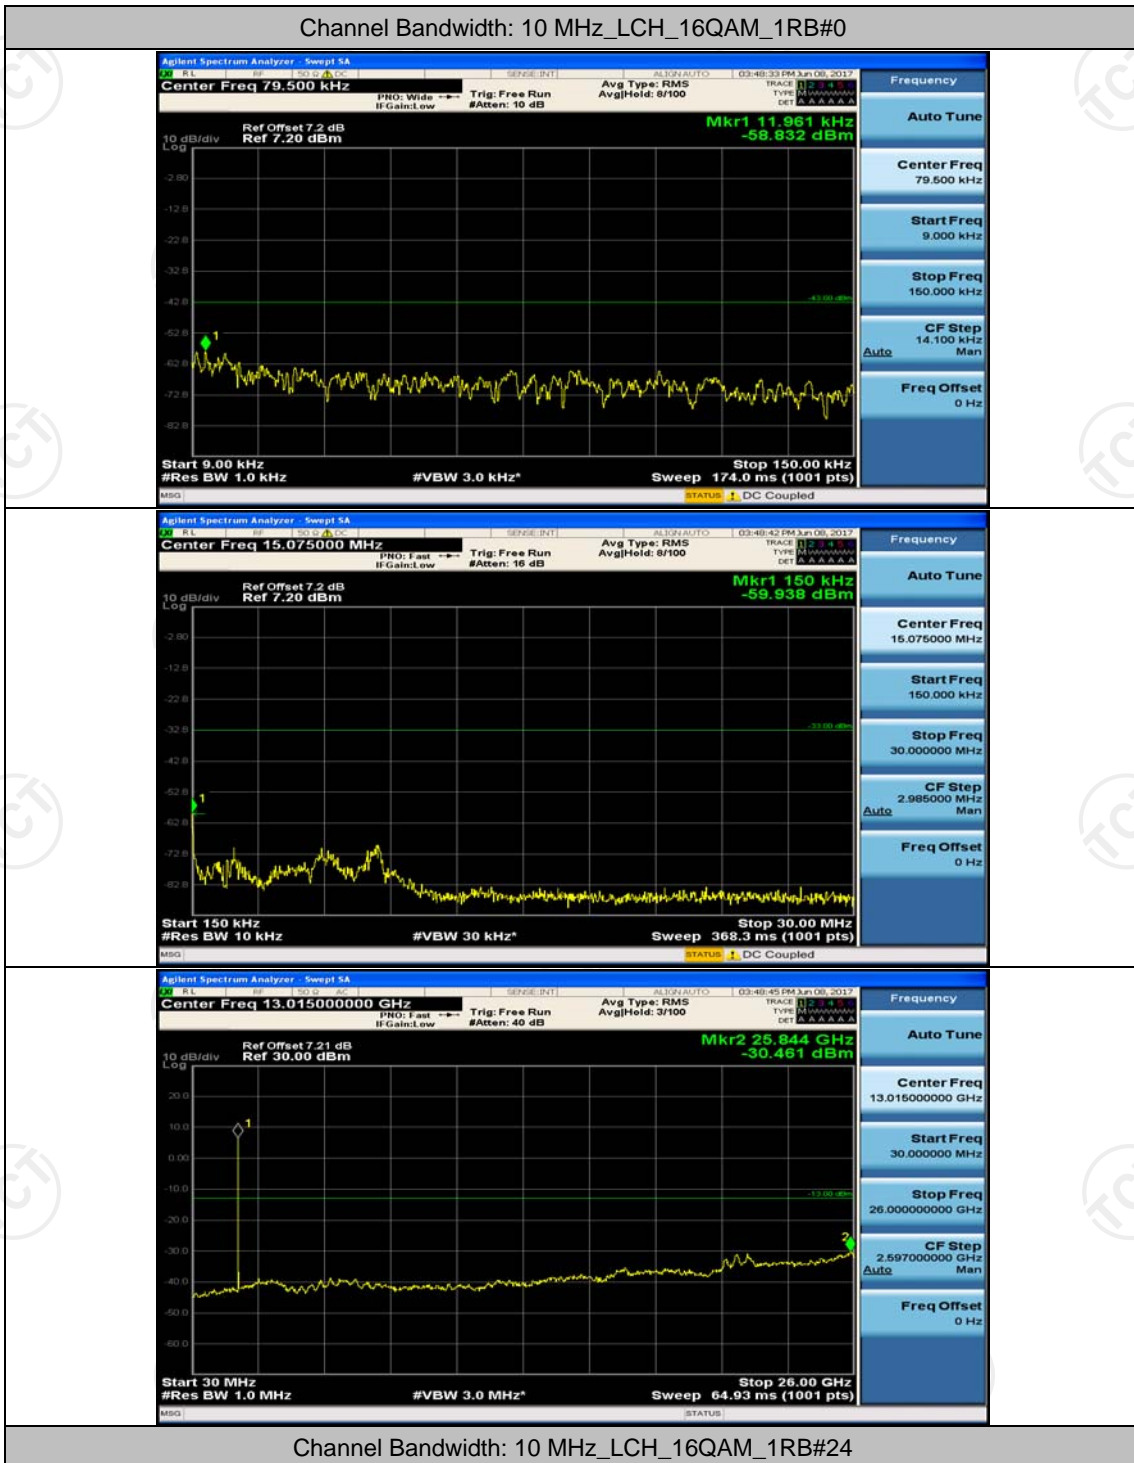

Channel Bandwidth: 10 MHz

Channel Bandwidth: 15 MHz