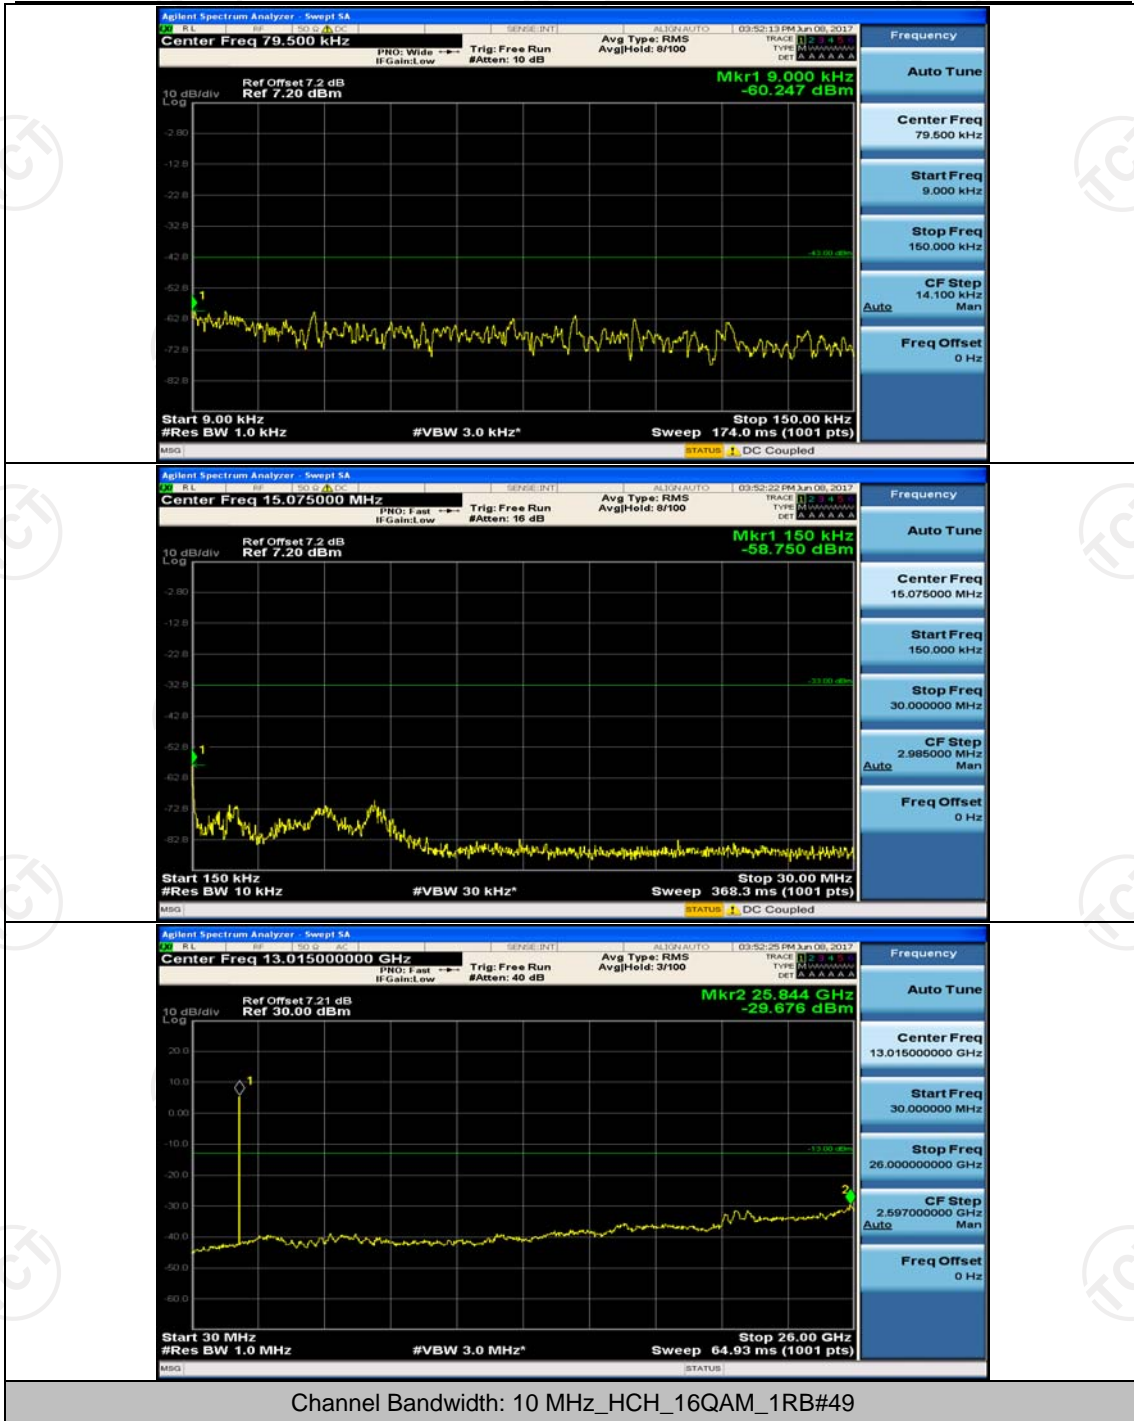

Channel Bandwidth: 10 MHz

Channel Bandwidth: 15 MHz