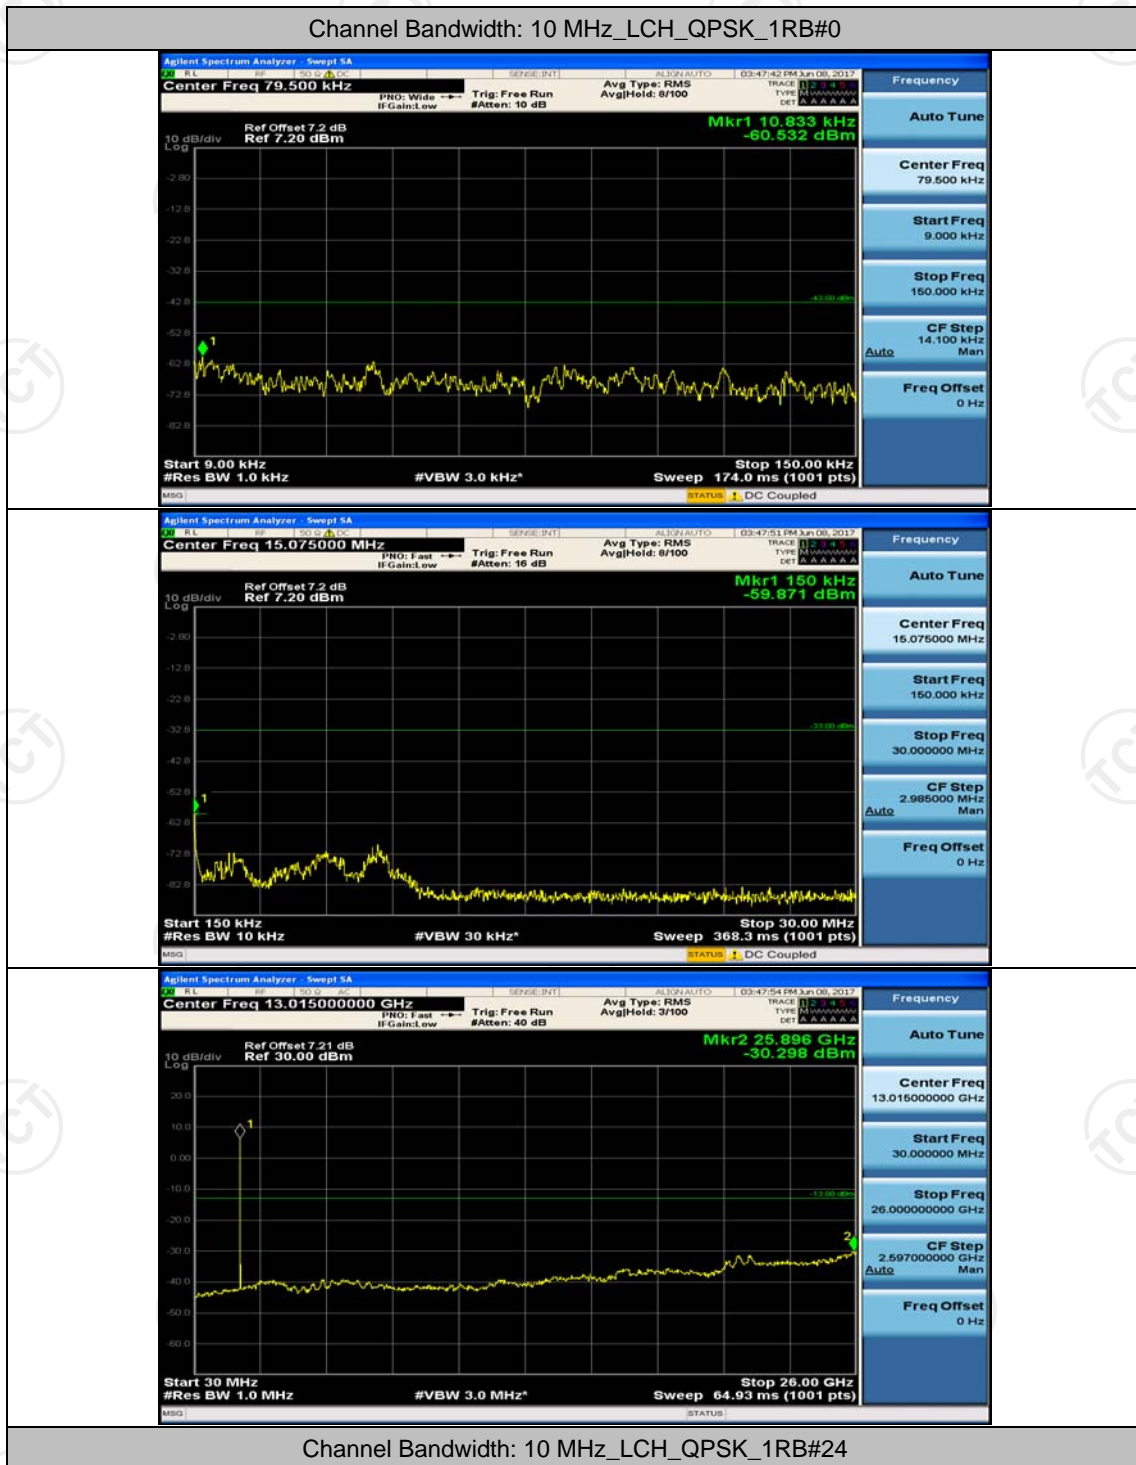

Channel Bandwidth: 10 MHz

Channel Bandwidth: 15 MHz