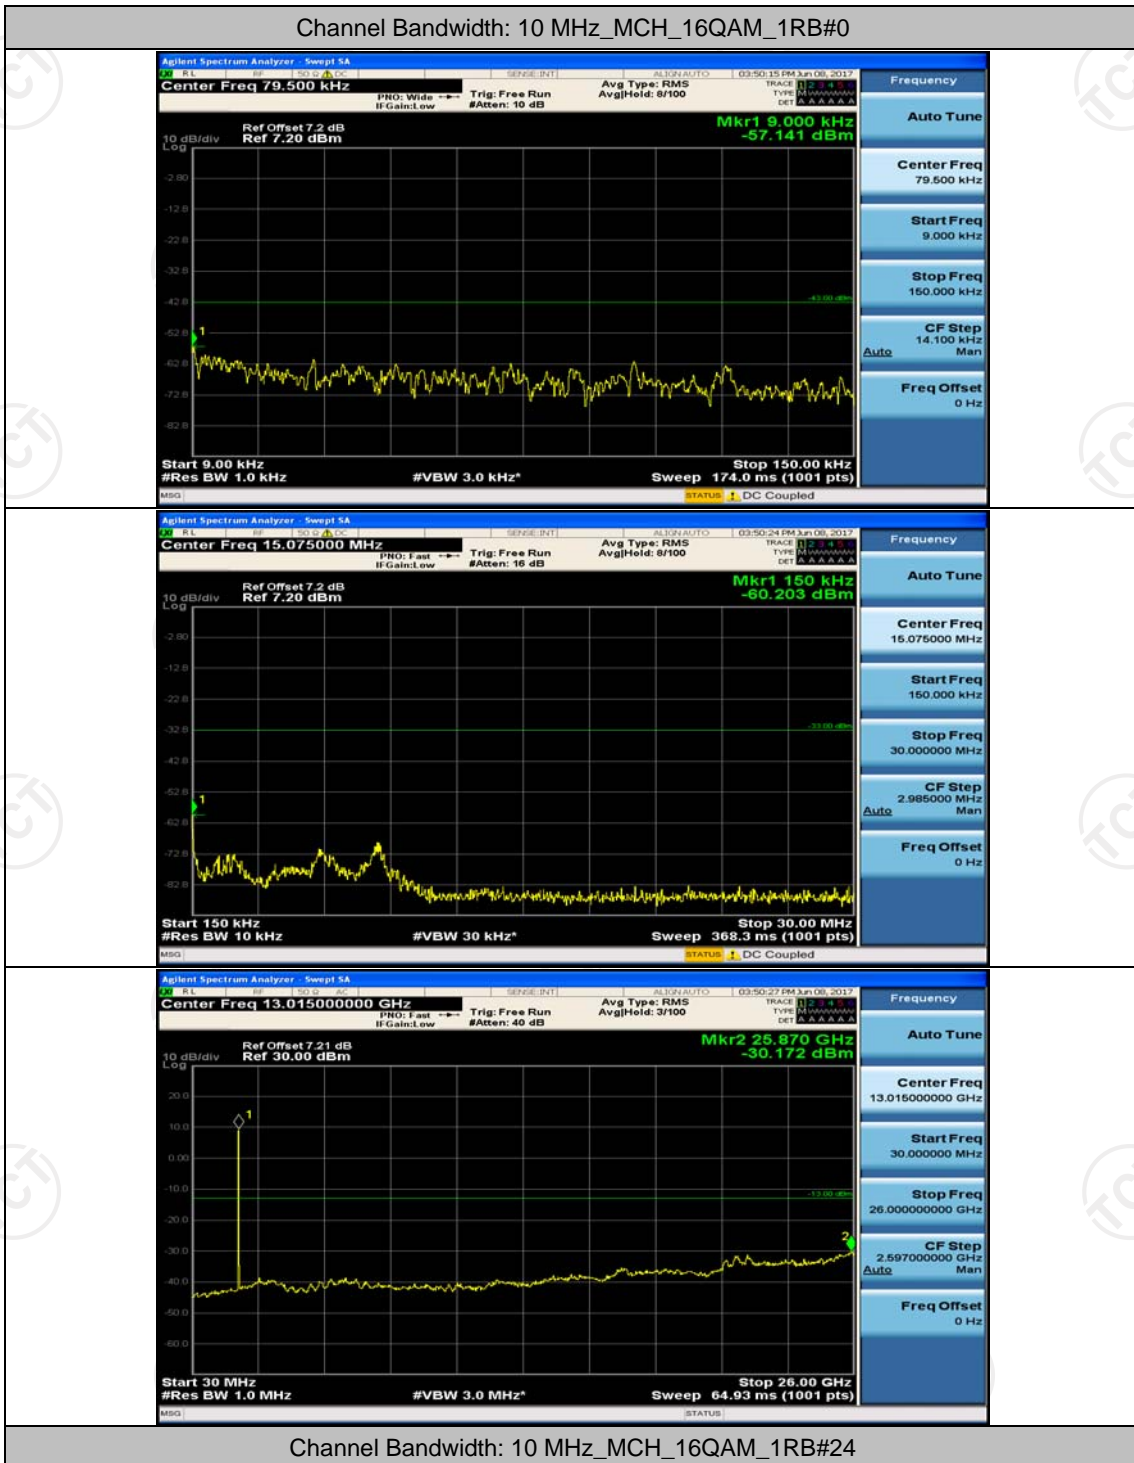

Channel Bandwidth: 10 MHz

Channel Bandwidth: 15 MHz