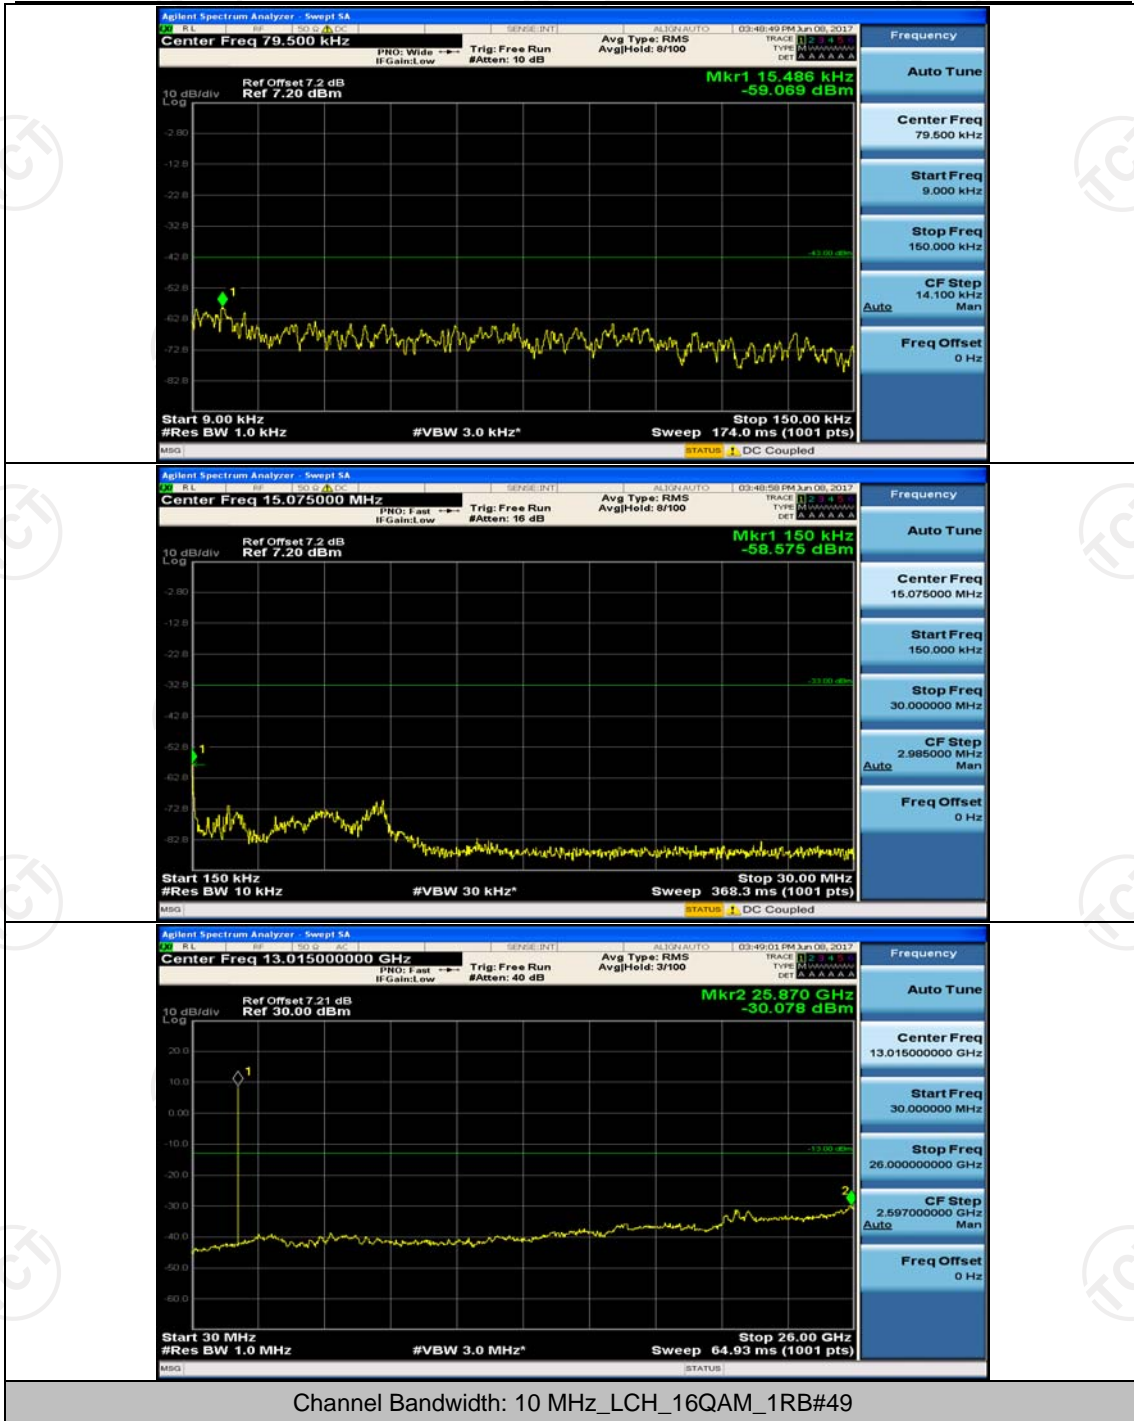

Channel Bandwidth: 10 MHz

Channel Bandwidth: 15 MHz