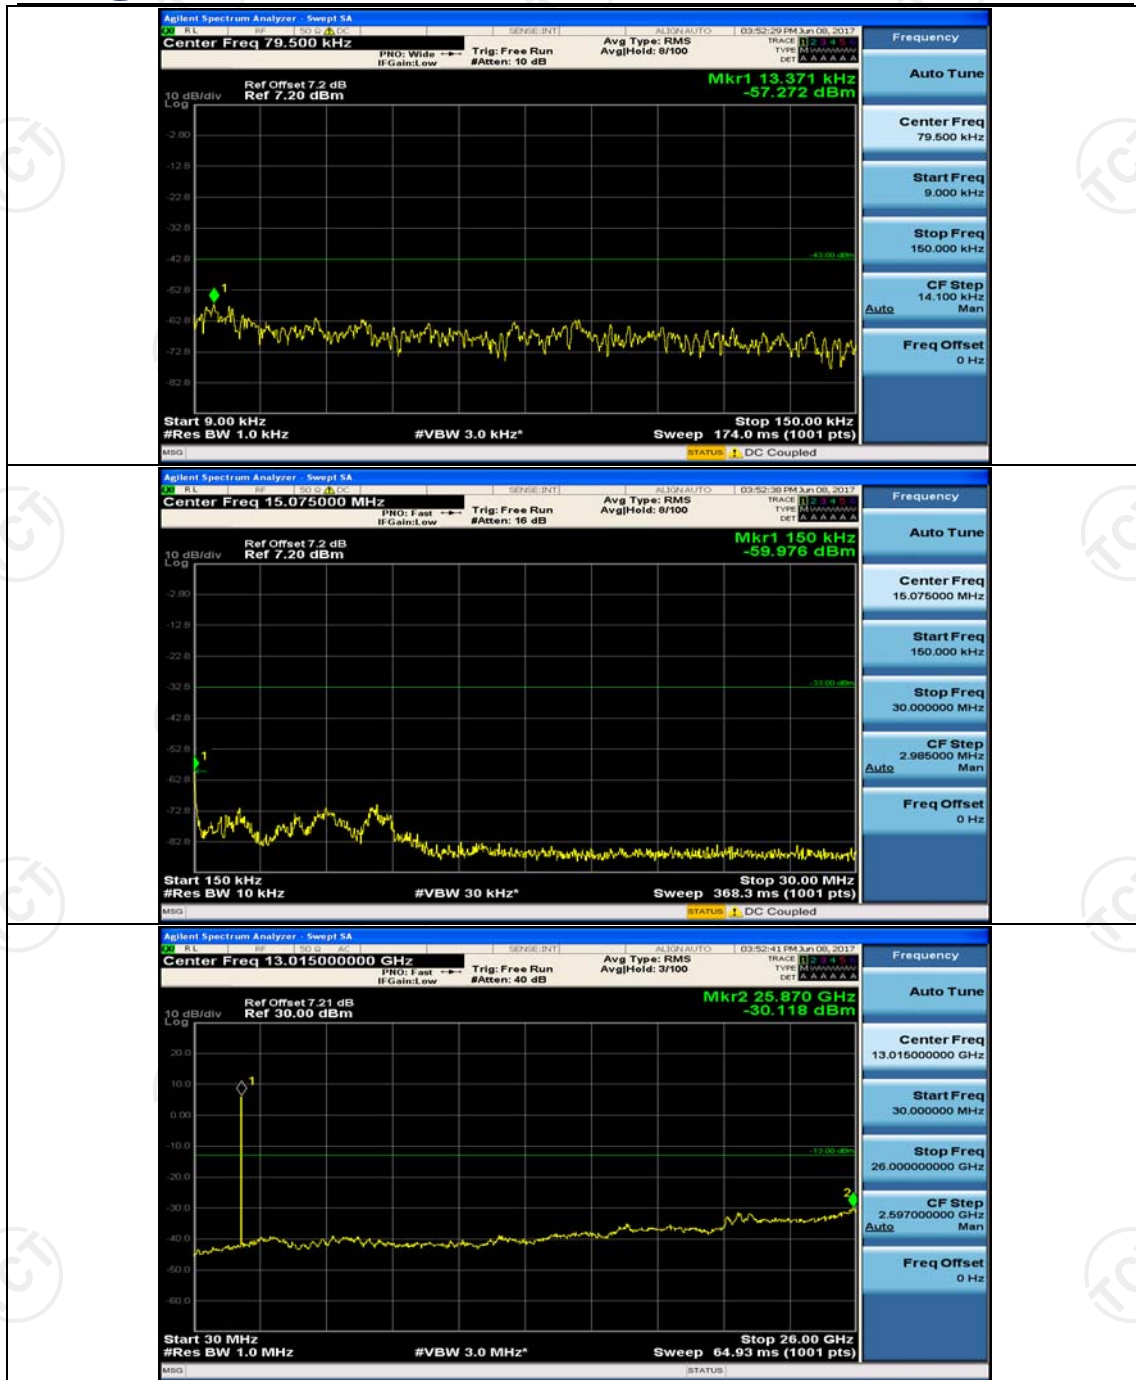

Channel Bandwidth: 10 MHz

Channel Bandwidth: 15 MHz