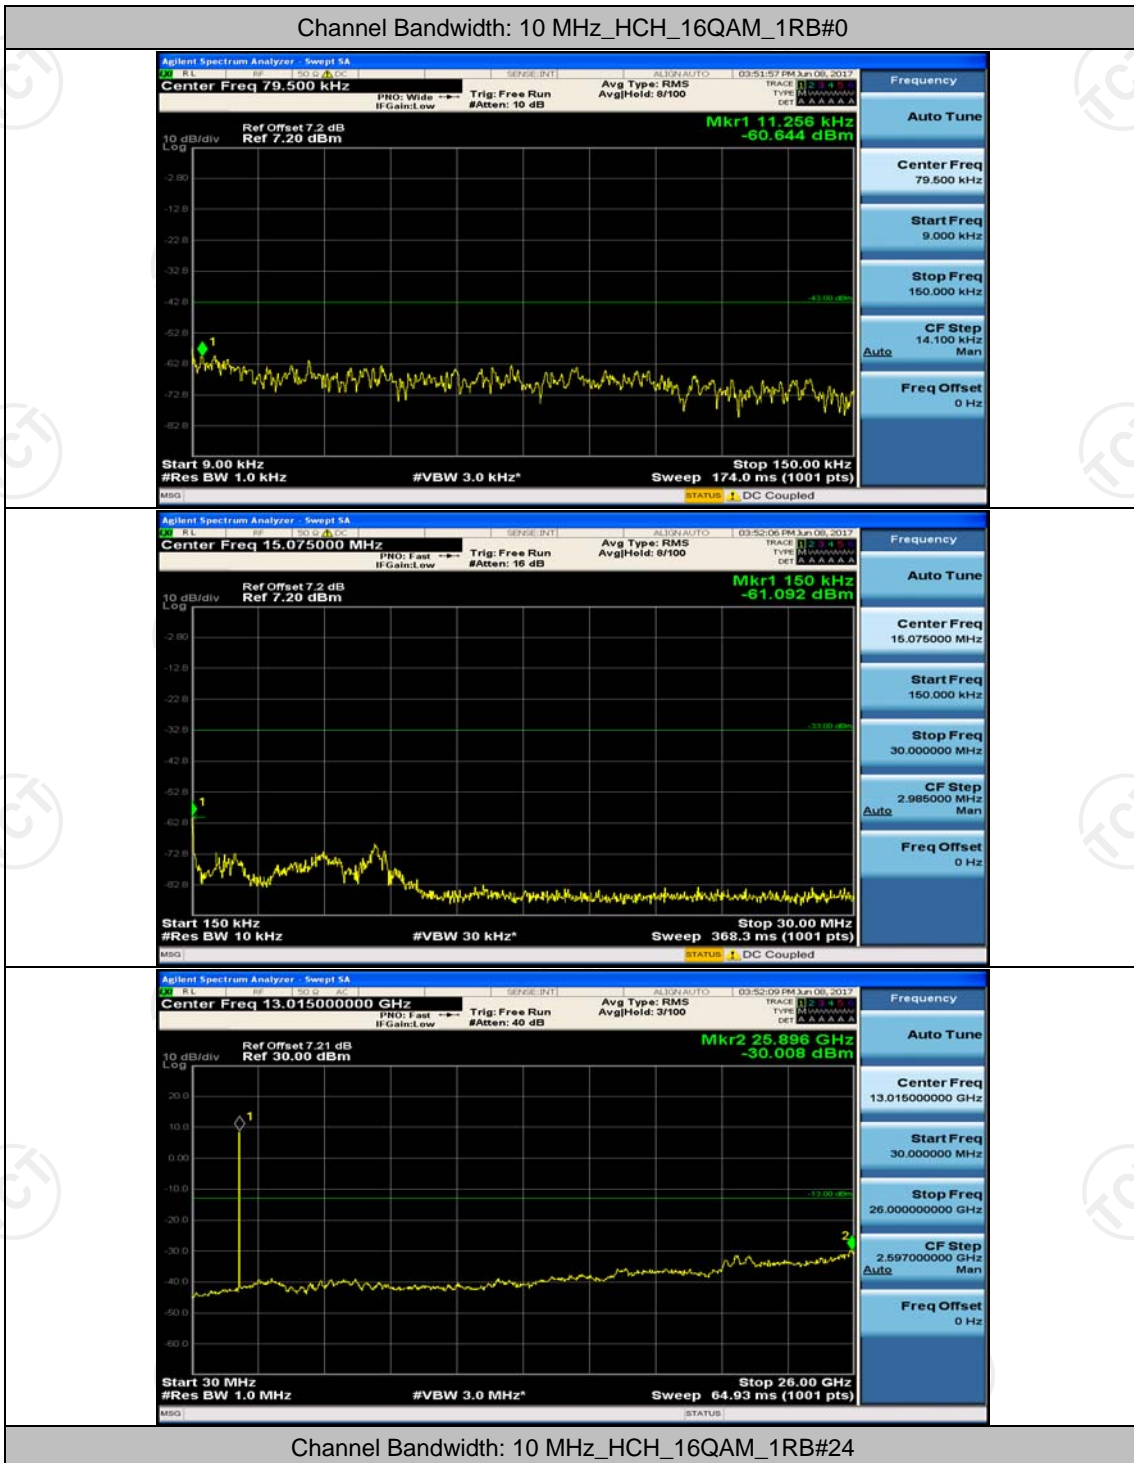

Channel Bandwidth: 10 MHz

Channel Bandwidth: 15 MHz