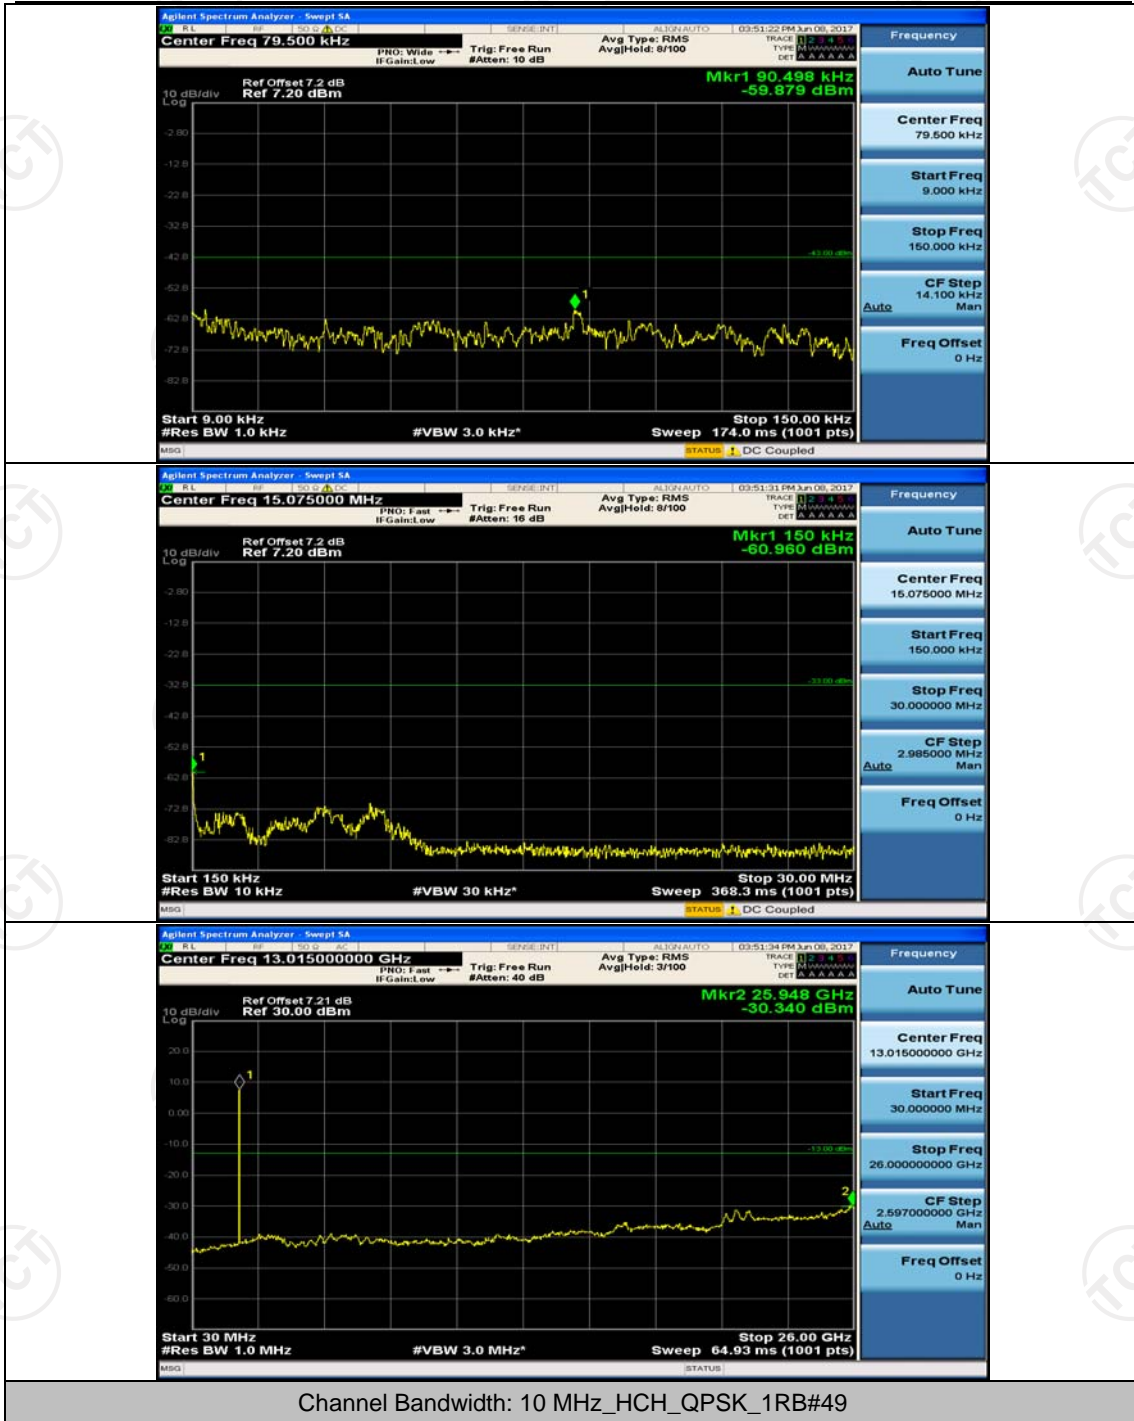

Channel Bandwidth: 10 MHz

Channel Bandwidth: 15 MHz