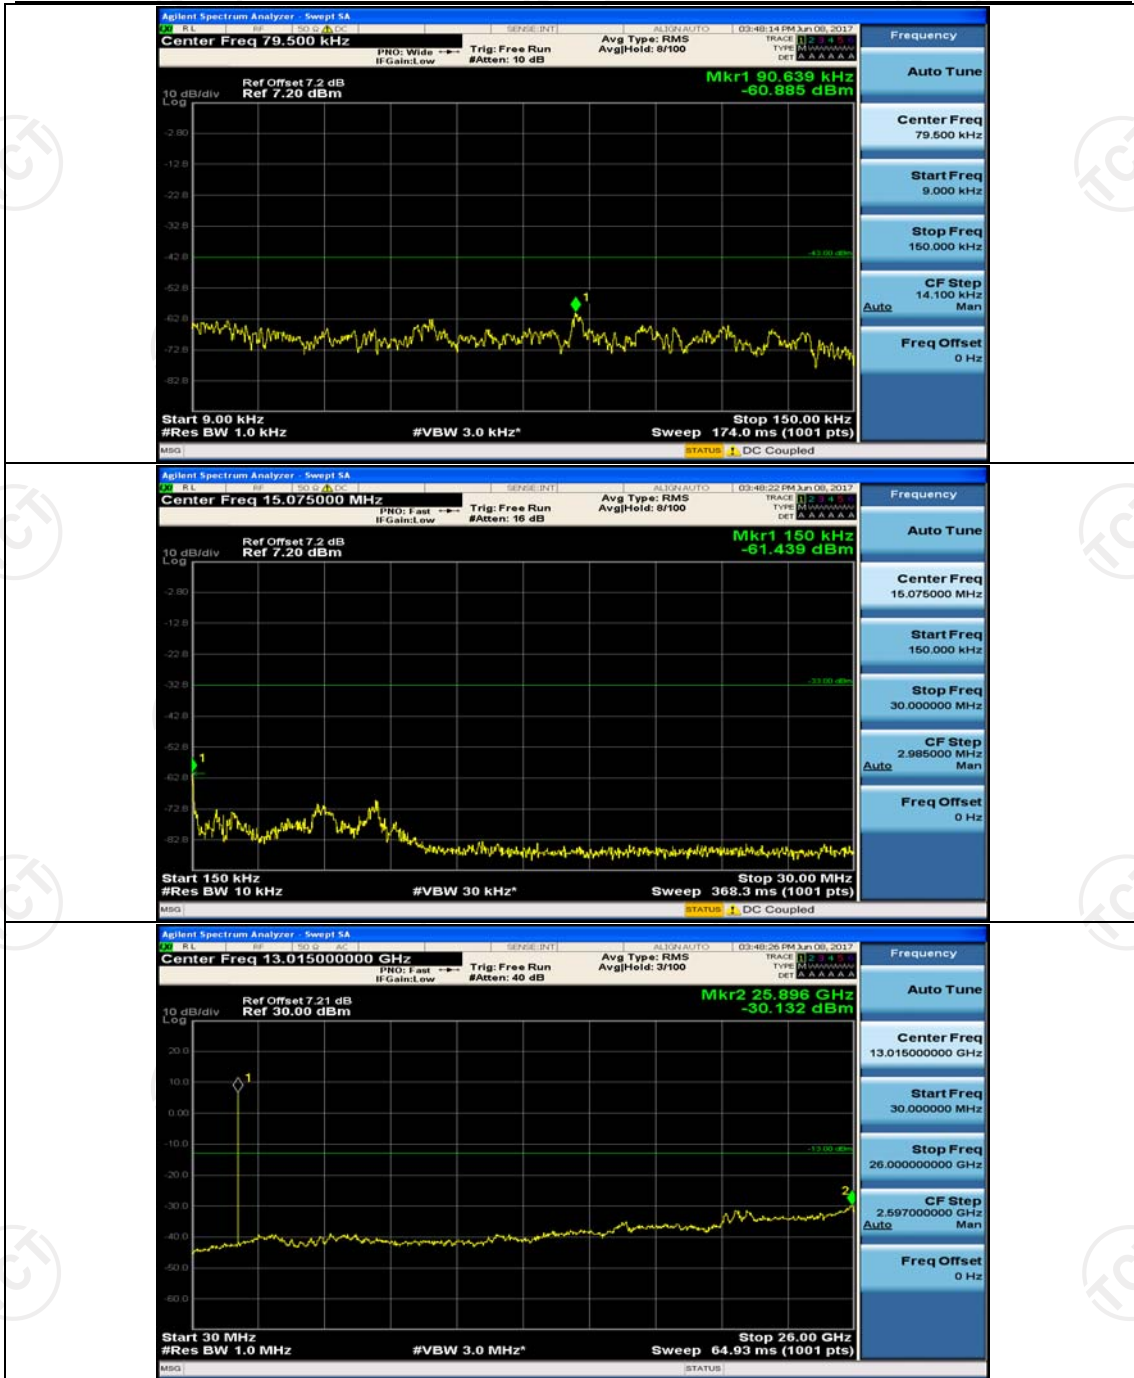

Channel Bandwidth: 10 MHz

Channel Bandwidth: 15 MHz