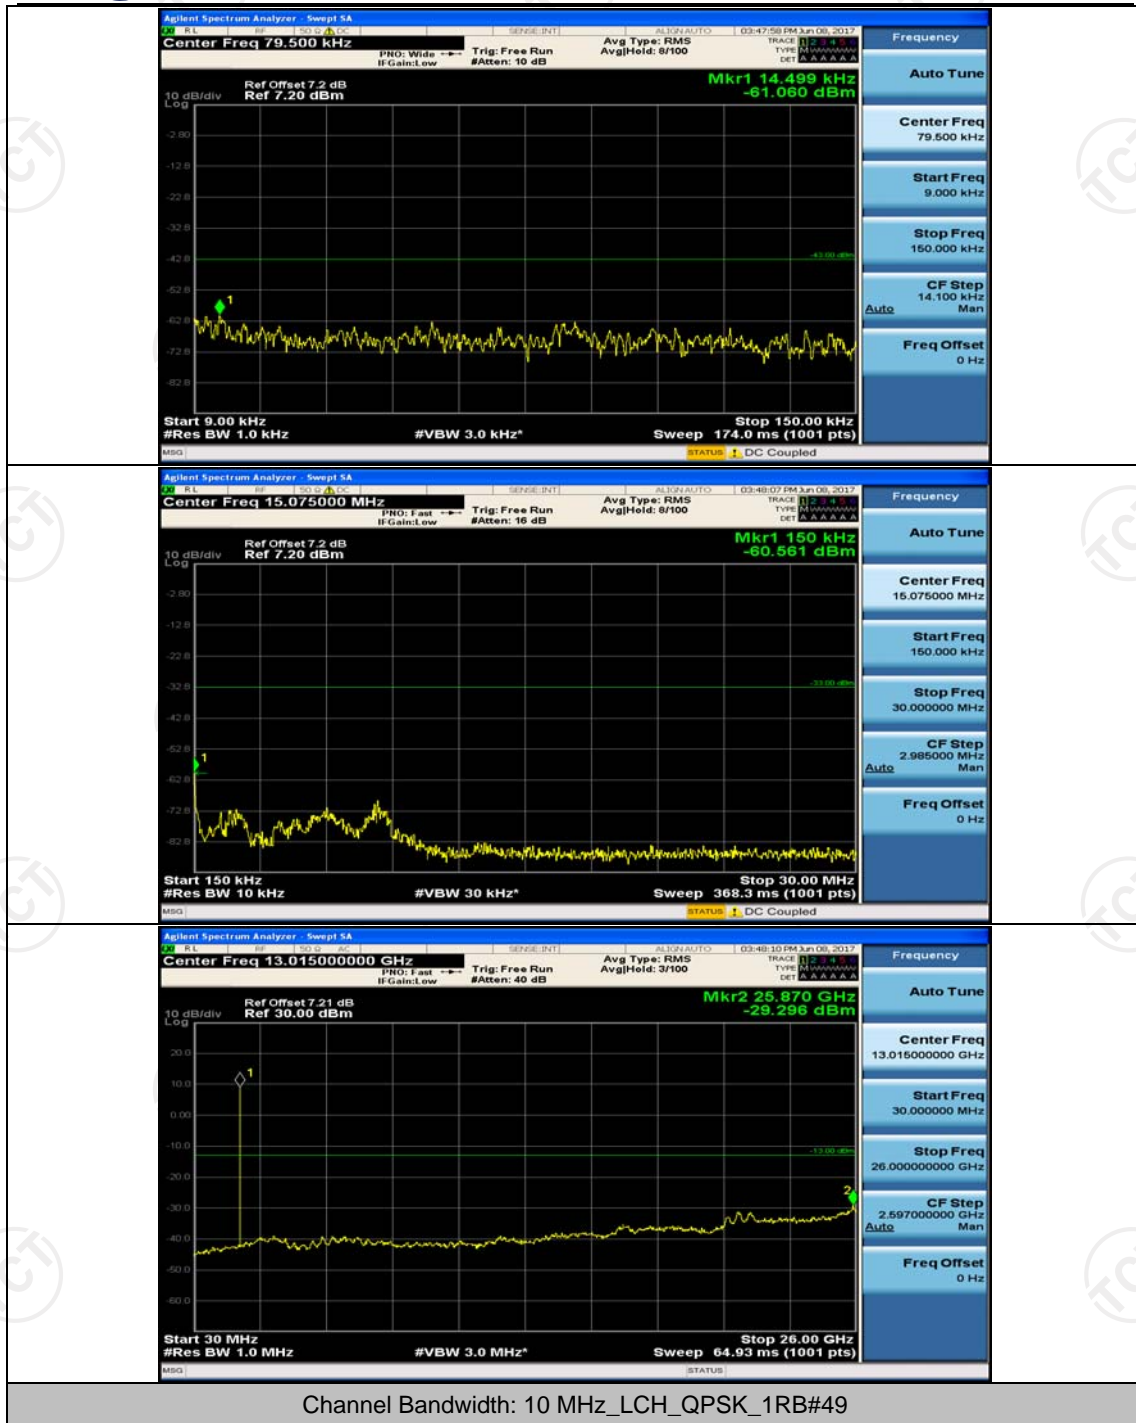

Channel Bandwidth: 10 MHz

Channel Bandwidth: 15 MHz