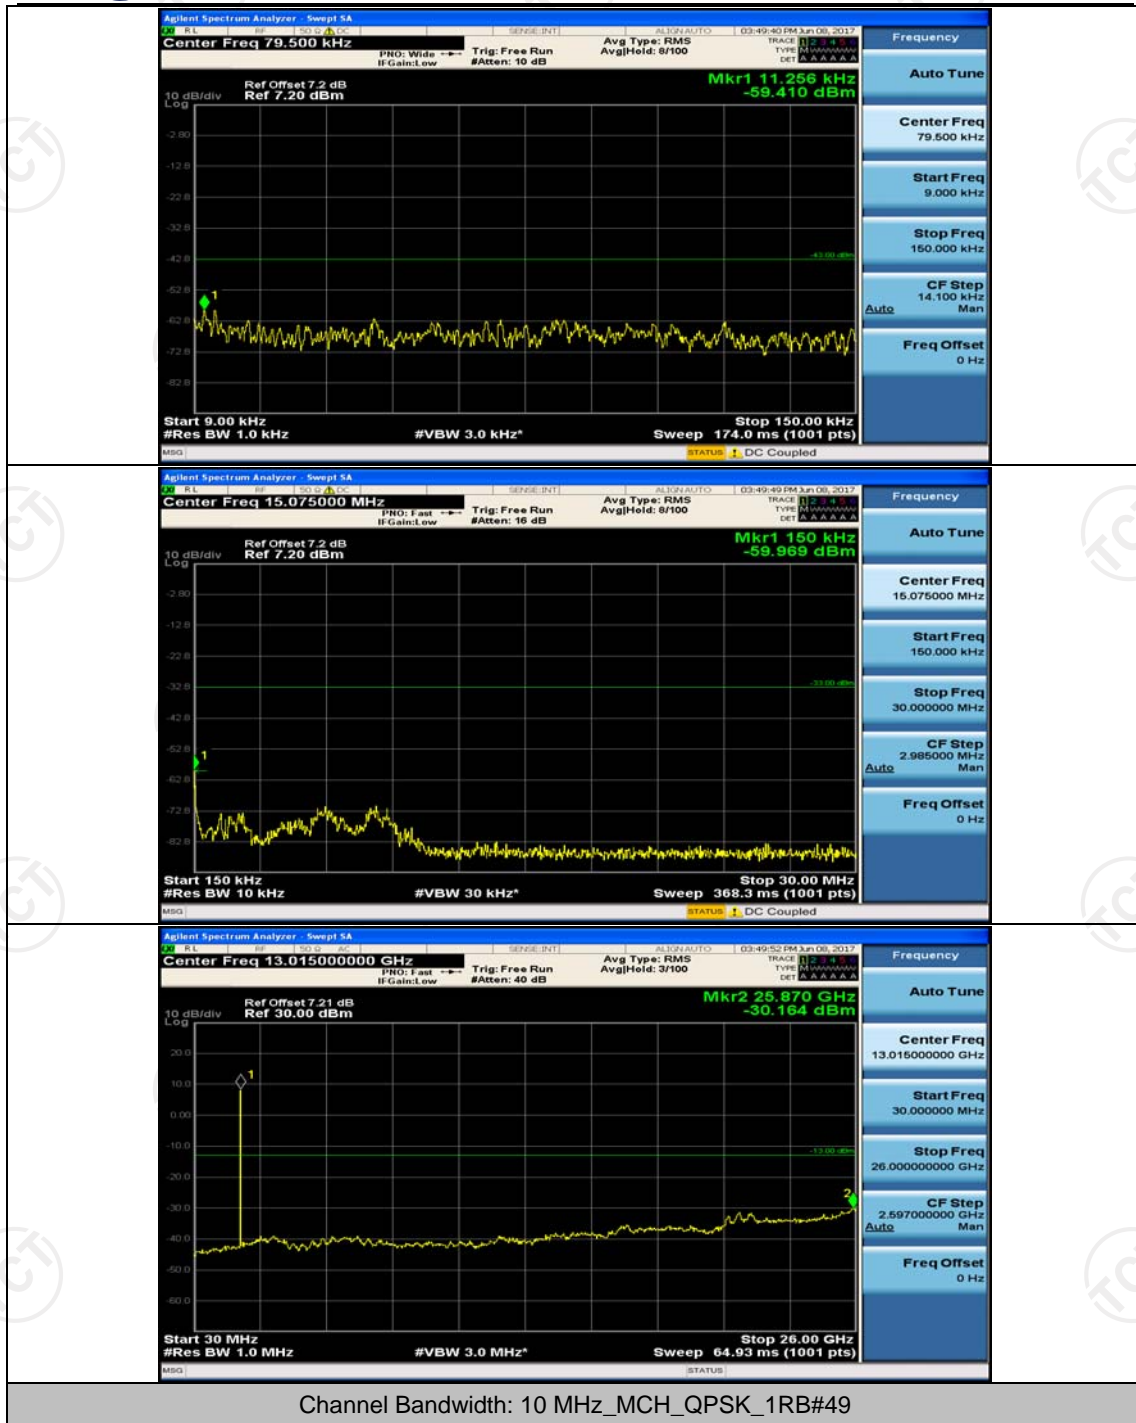

Channel Bandwidth: 10 MHz

Channel Bandwidth: 15 MHz