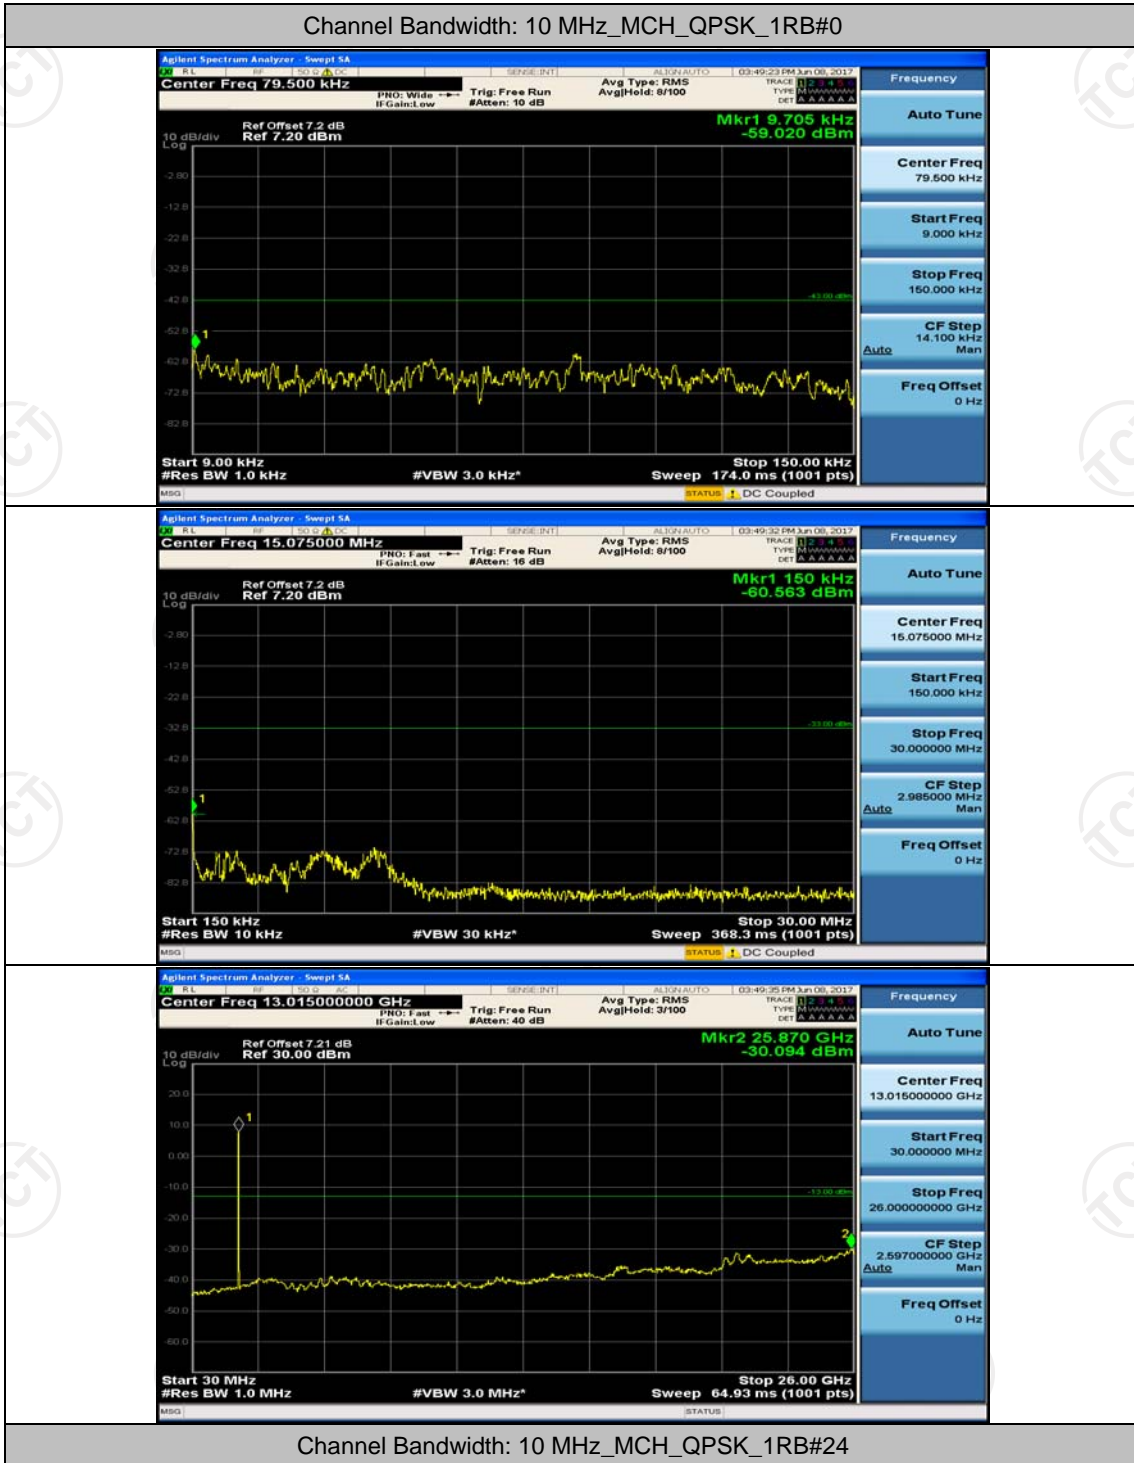

Channel Bandwidth: 10 MHz

Channel Bandwidth: 15 MHz