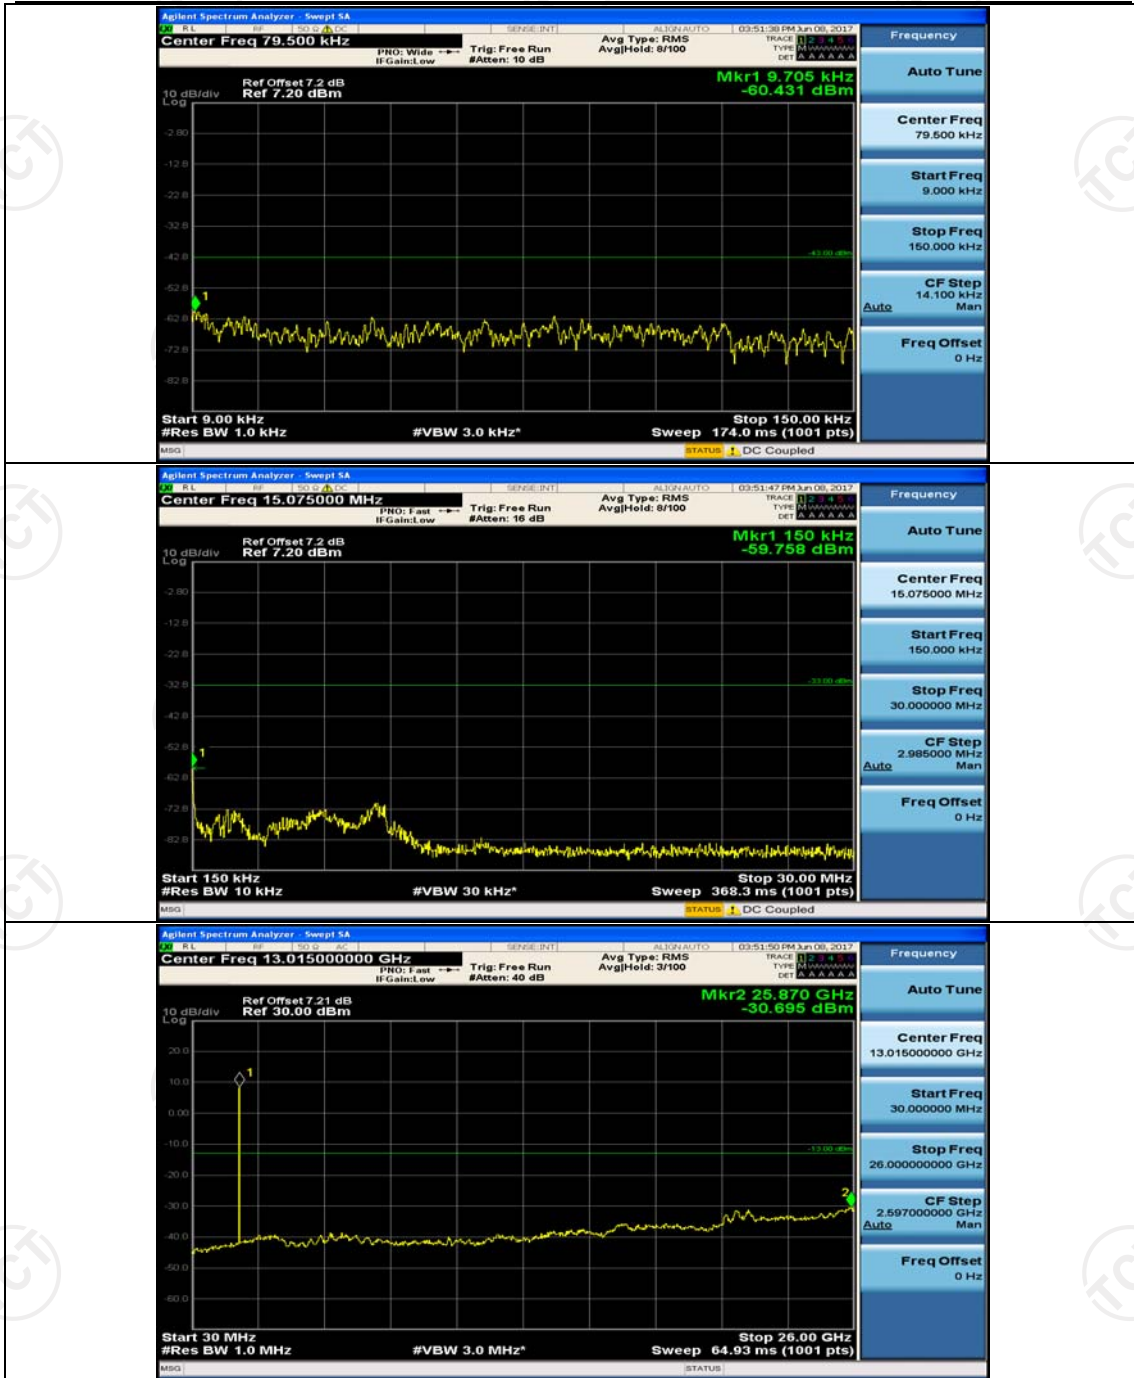

Channel Bandwidth: 10 MHz

Channel Bandwidth: 15 MHz