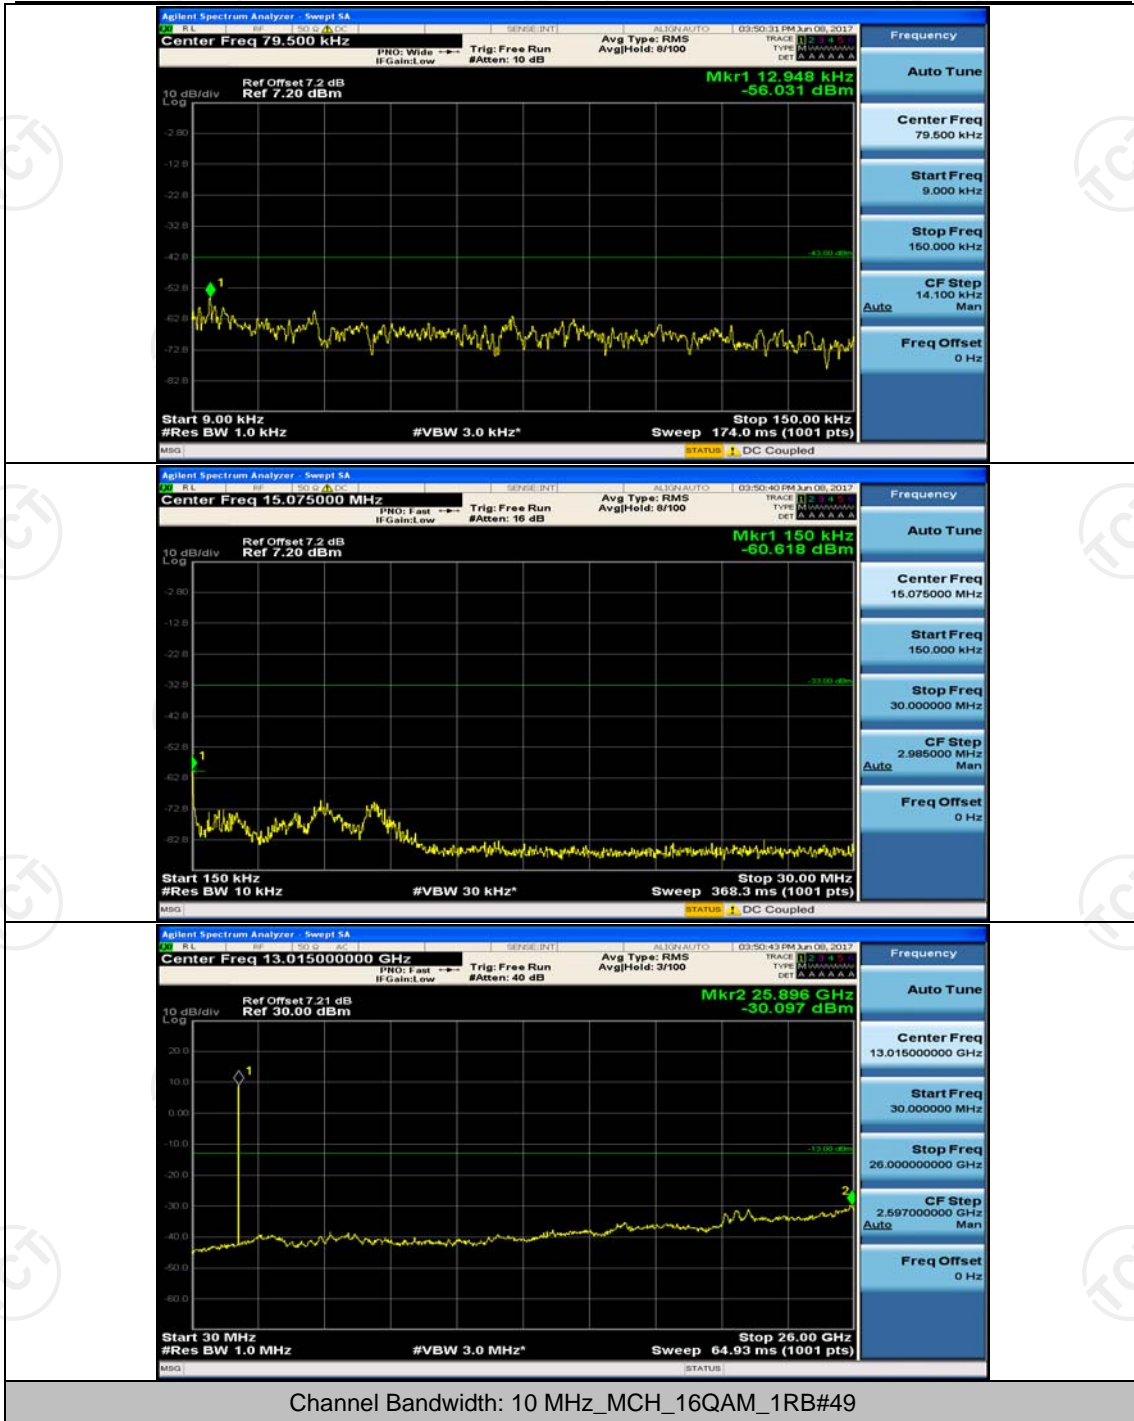

Channel Bandwidth: 10 MHz

Channel Bandwidth: 15 MHz