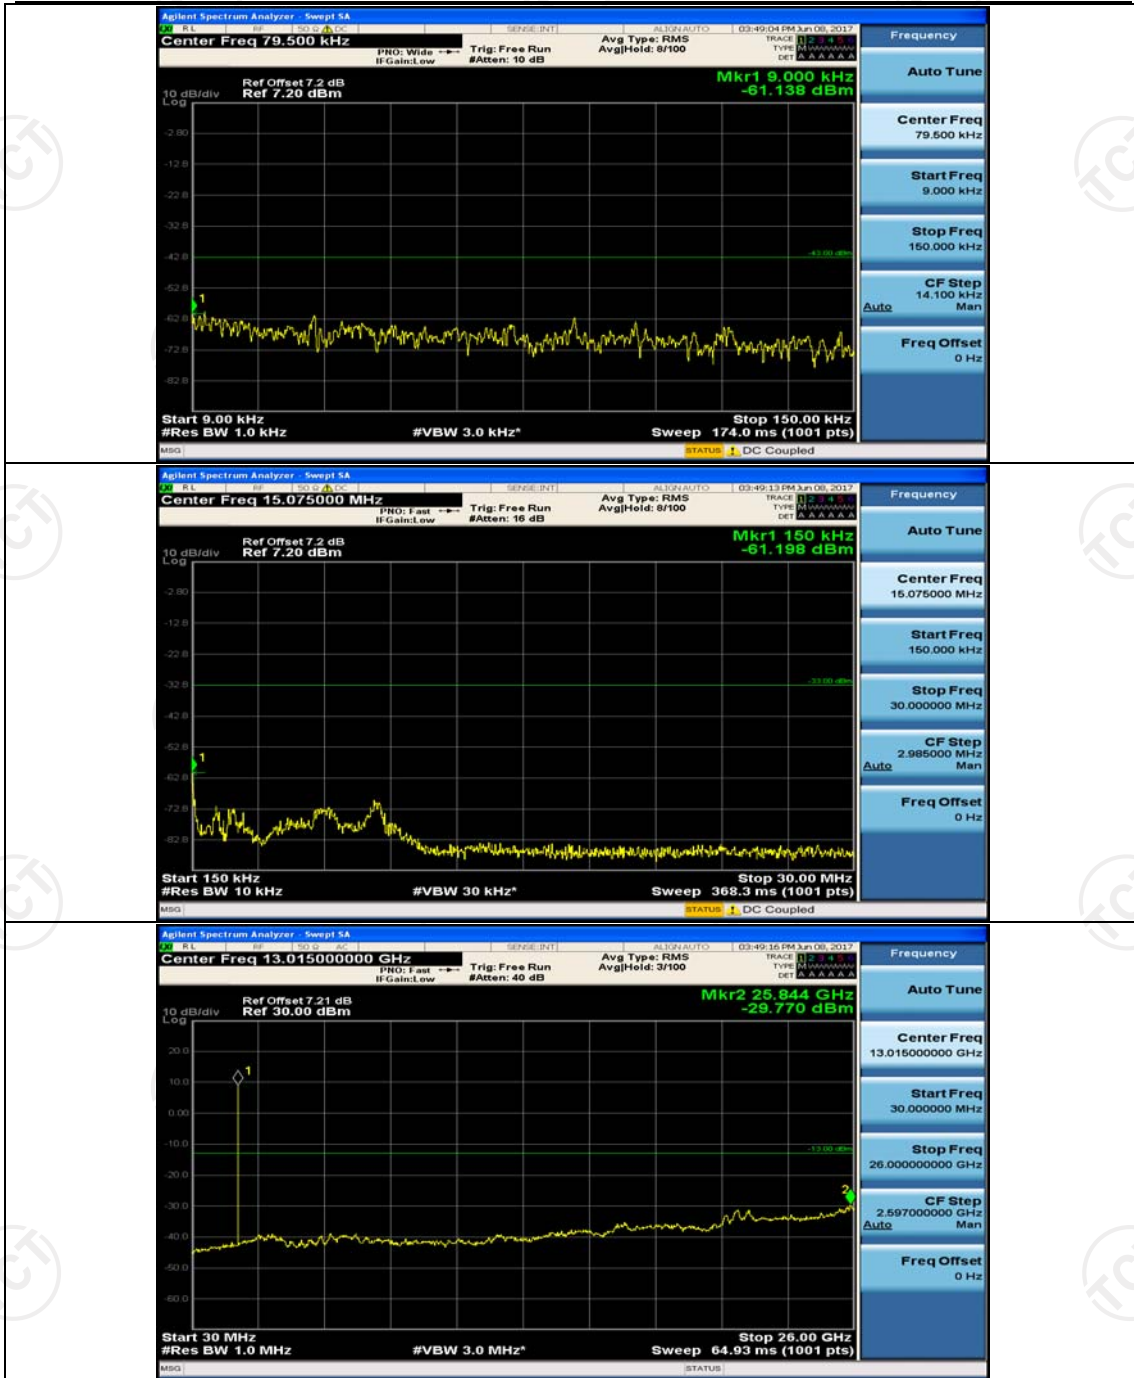

Channel Bandwidth: 10 MHz

Channel Bandwidth: 15 MHz