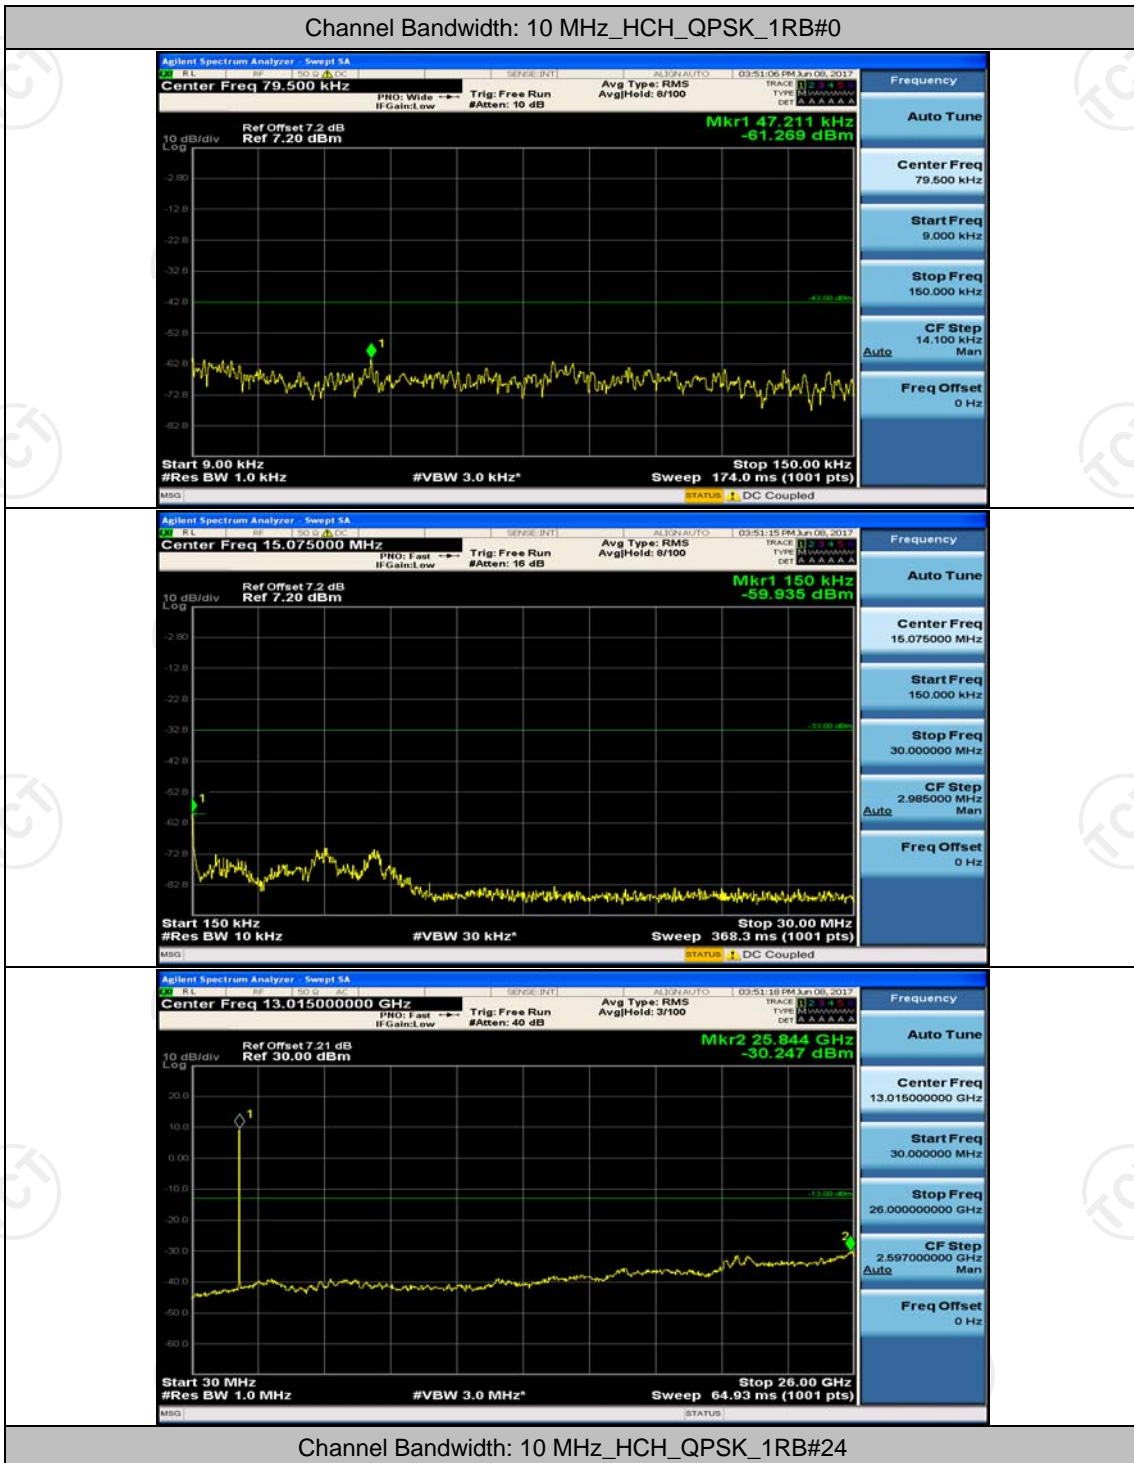

Channel Bandwidth: 10 MHz

Channel Bandwidth: 15 MHz