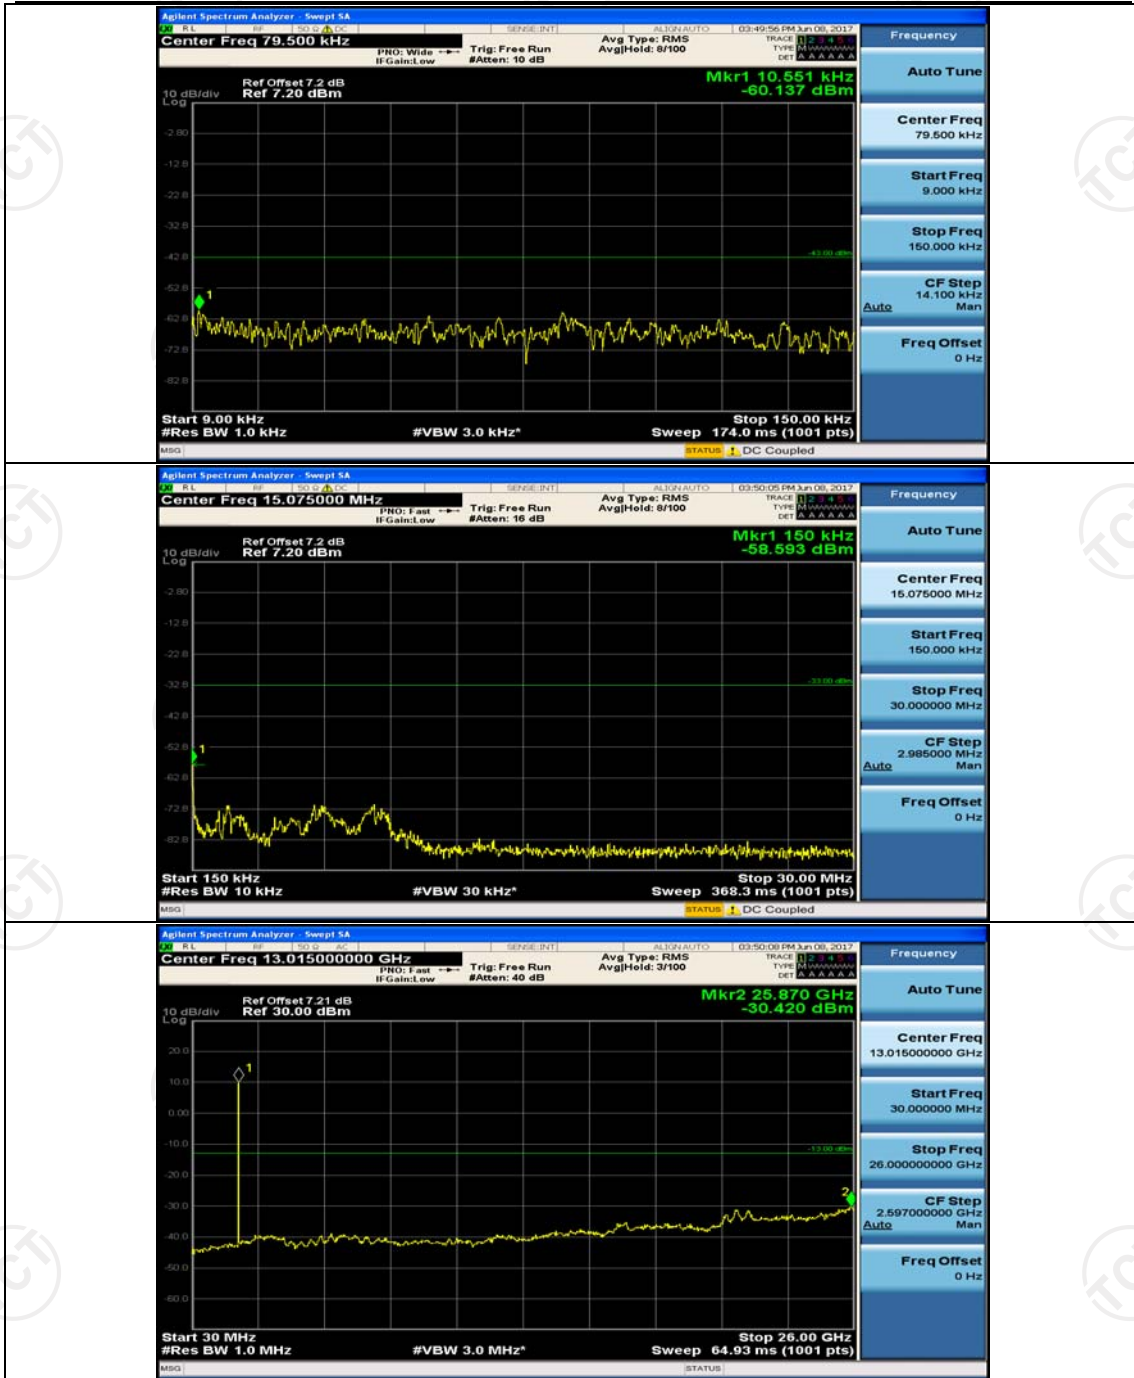

Channel Bandwidth: 10 MHz

Channel Bandwidth: 15 MHz