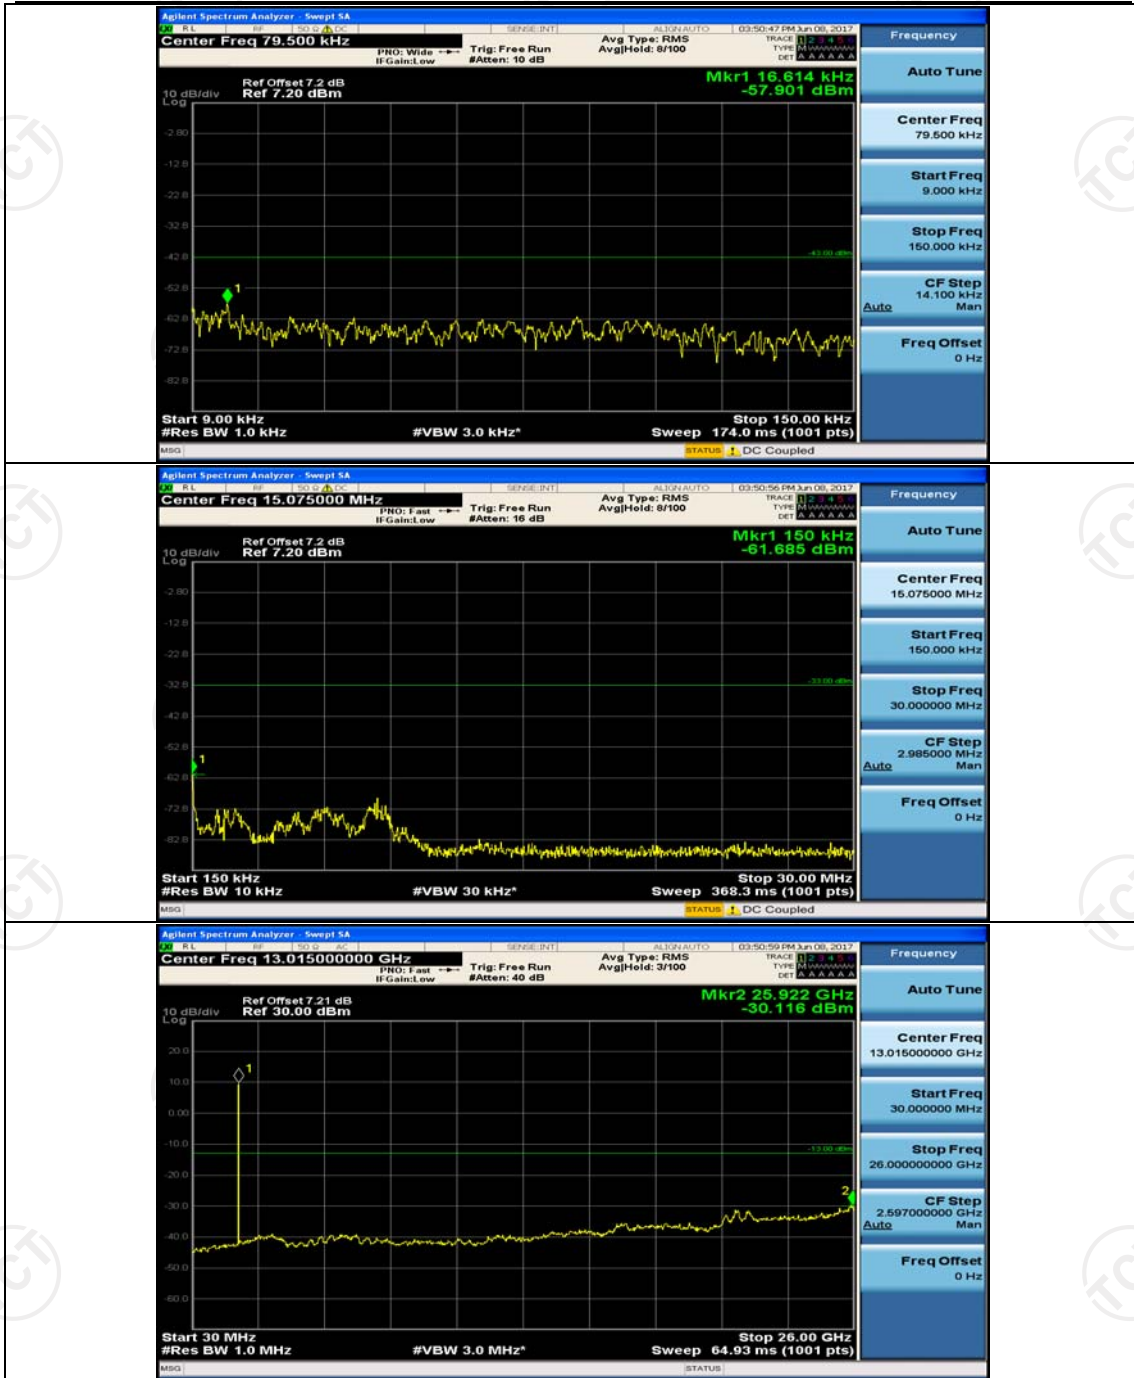

Channel Bandwidth: 10 MHz

Channel Bandwidth: 15 MHz