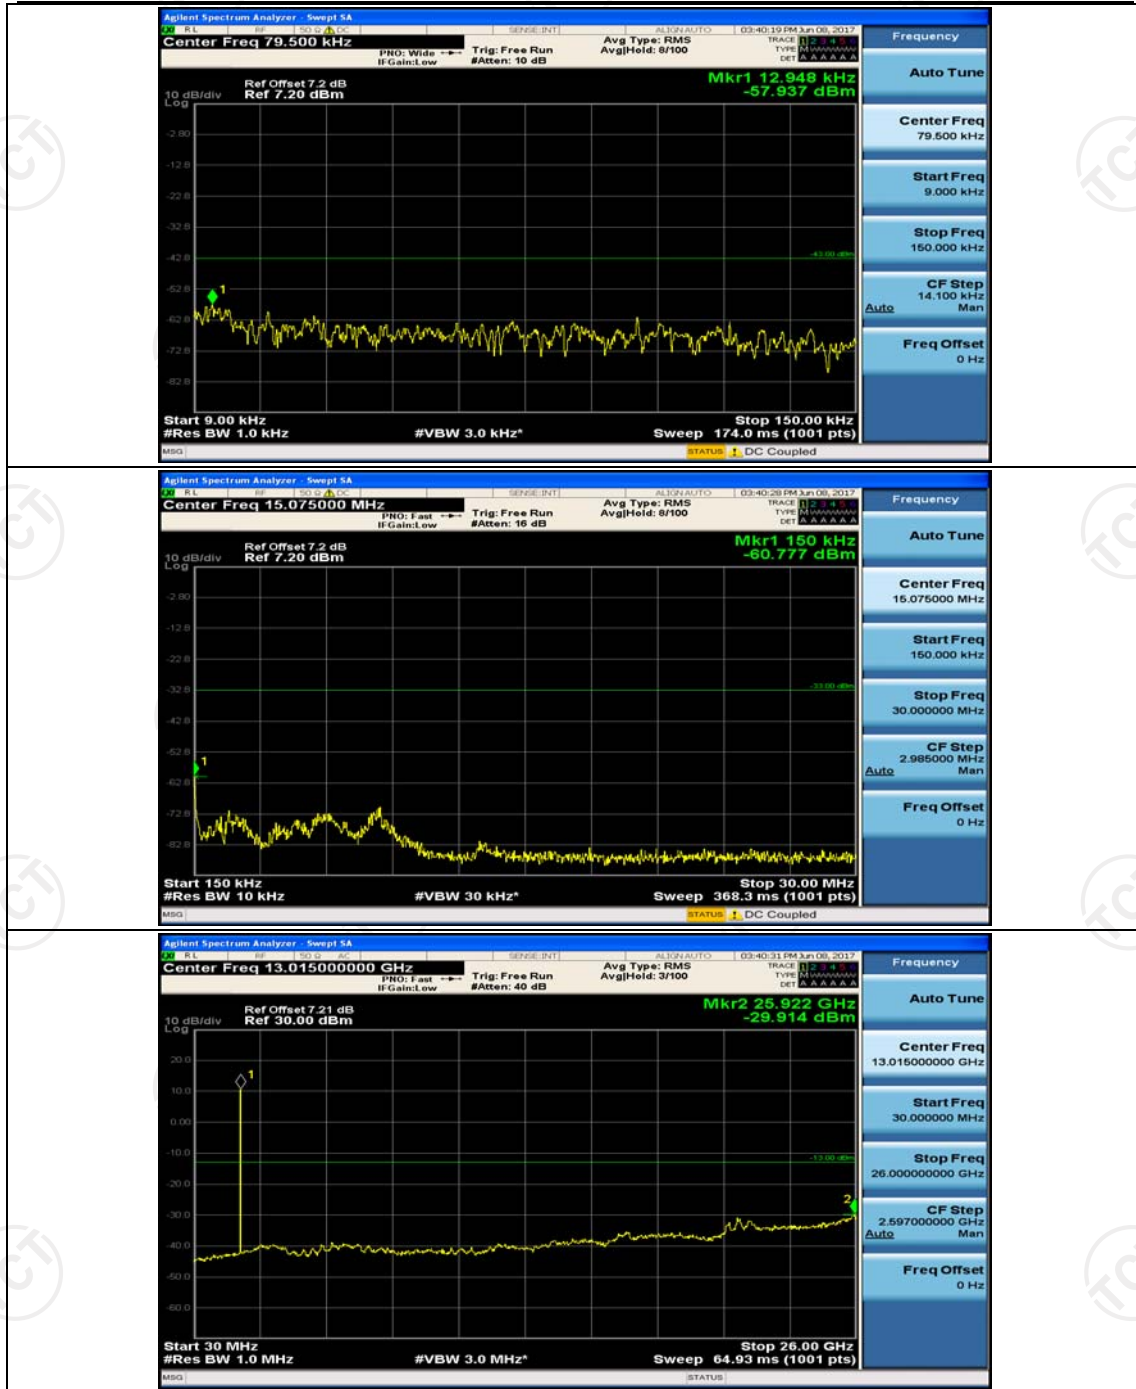

(Channel Bandwidth: 1.4 MHz)\_MCH\_16QAM\_1RB#0

(Channel Bandwidth: 1.4 MHz)\_HCH\_16QAM\_1RB#0

**Channel Bandwidth: 3 MHz**

(Channel Bandwidth: 3 MHz)\_LCH\_16QAM\_1RB#0

(Channel Bandwidth: 3 MHz)\_MCH\_16QAM\_1RB#0

(Channel Bandwidth: 3 MHz)\_HCH\_16QAM\_1RB#0

(Channel Bandwidth: 3 MHz)\_HCH\_16QAM\_1RB#7

## Channel Bandwidth: 5 MHz

(Channel Bandwidth: 5 MHz)\_HCH\_QPSK\_1RB#0

(Channel Bandwidth: 5 MHz)\_HCH\_QPSK\_1RB#12