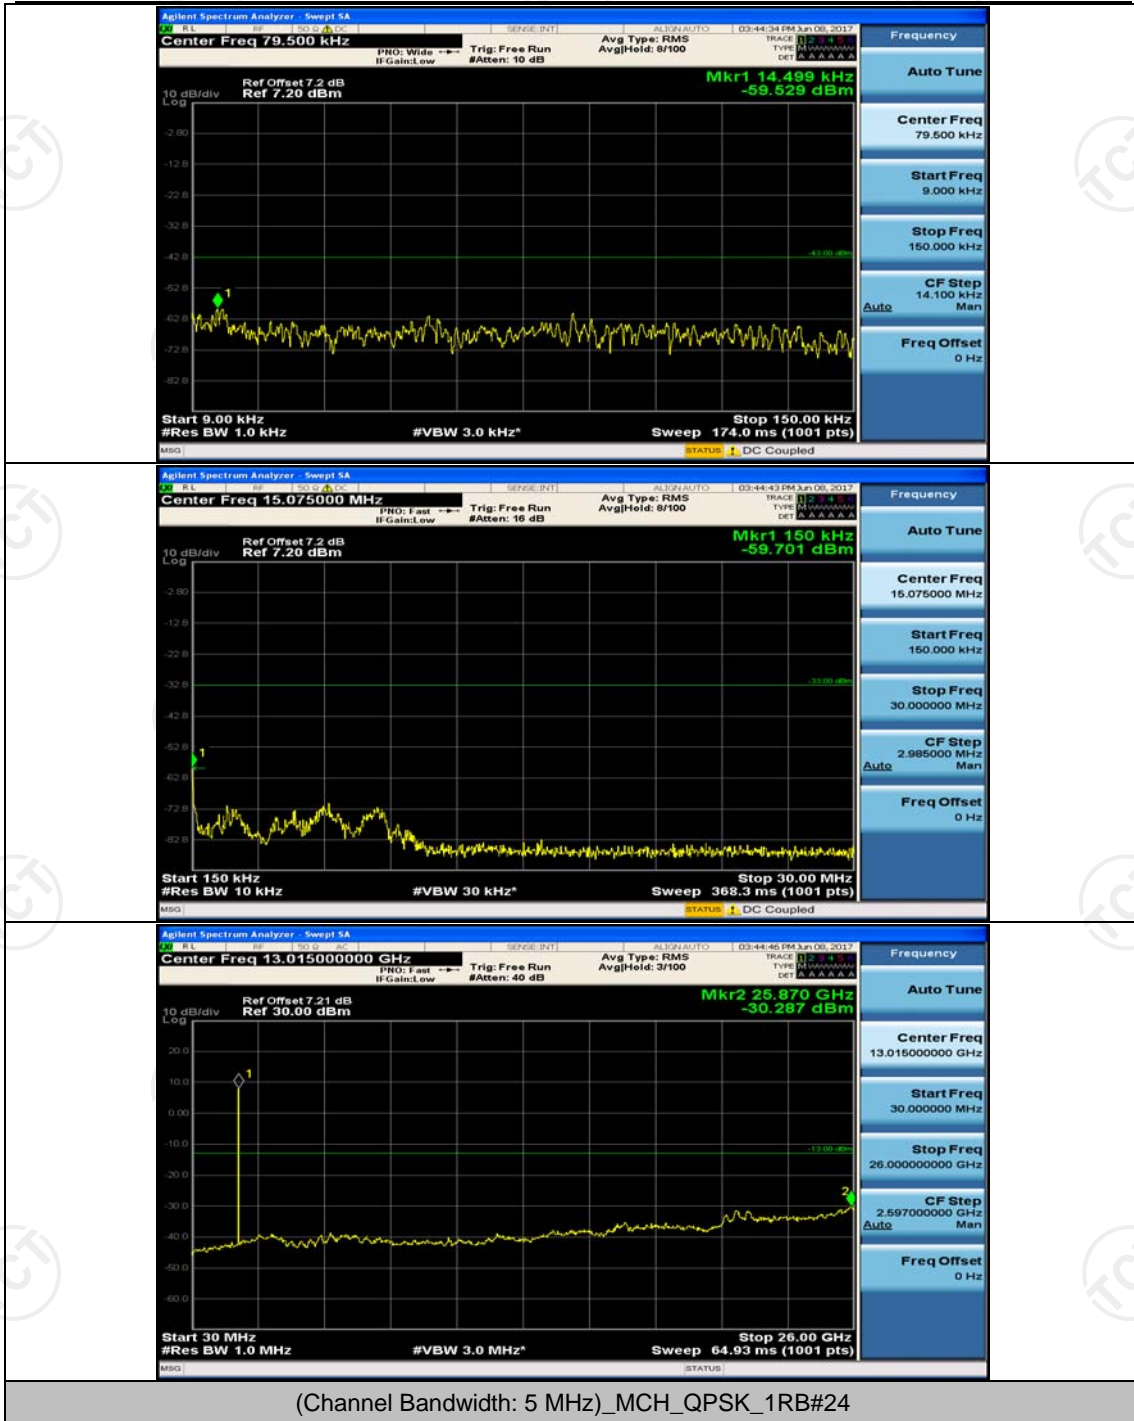

## Channel Bandwidth: 5 MHz

(Channel Bandwidth: 5 MHz)\_HCH\_QPSK\_1RB#0

(Channel Bandwidth: 5 MHz)\_HCH\_QPSK\_1RB#12