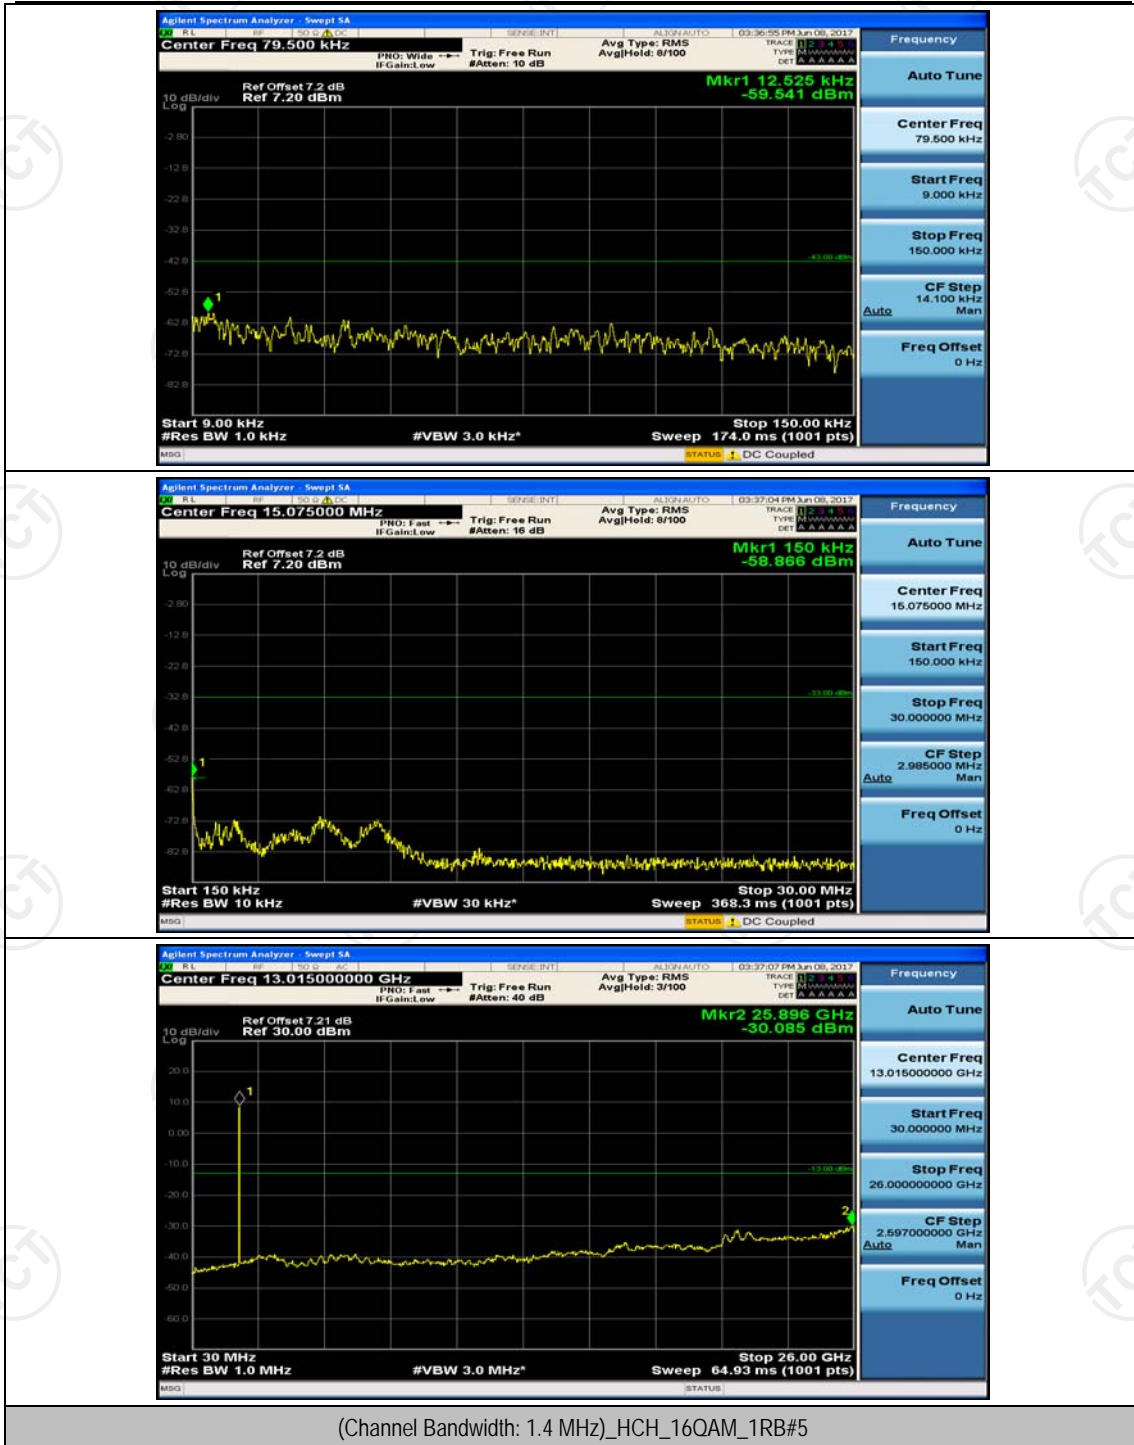

(Channel Bandwidth: 1.4 MHz)\_MCH\_16QAM\_1RB#0

(Channel Bandwidth: 1.4 MHz)\_HCH\_16QAM\_1RB#0

**Channel Bandwidth: 3 MHz**

(Channel Bandwidth: 3 MHz)\_LCH\_16QAM\_1RB#0

(Channel Bandwidth: 3 MHz)\_MCH\_16QAM\_1RB#0

(Channel Bandwidth: 3 MHz)\_HCH\_16QAM\_1RB#0

(Channel Bandwidth: 3 MHz)\_HCH\_16QAM\_1RB#7