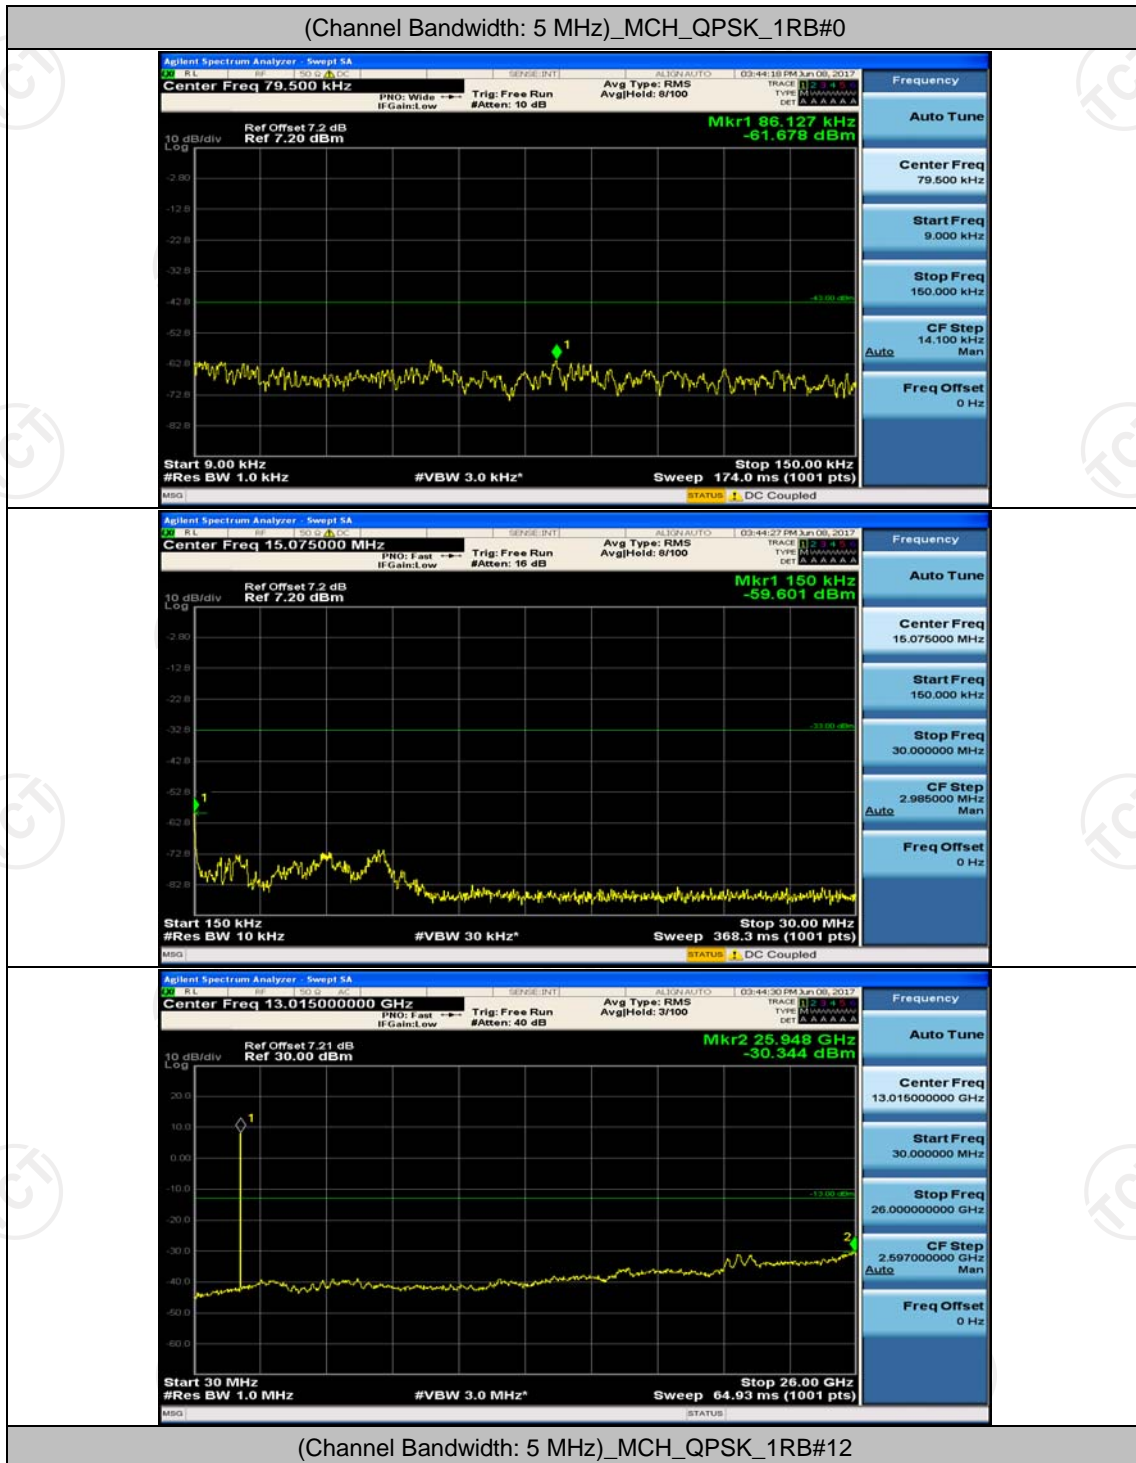

(Channel Bandwidth: 1.4 MHz)\_MCH\_16QAM\_1RB#0

(Channel Bandwidth: 1.4 MHz)\_HCH\_16QAM\_1RB#0

**Channel Bandwidth: 3 MHz**

(Channel Bandwidth: 3 MHz)\_LCH\_16QAM\_1RB#0

(Channel Bandwidth: 3 MHz)\_MCH\_16QAM\_1RB#0

(Channel Bandwidth: 3 MHz)\_HCH\_16QAM\_1RB#0

(Channel Bandwidth: 3 MHz)\_HCH\_16QAM\_1RB#7

## Channel Bandwidth: 5 MHz

(Channel Bandwidth: 5 MHz)\_HCH\_QPSK\_1RB#0

(Channel Bandwidth: 5 MHz)\_HCH\_QPSK\_1RB#12