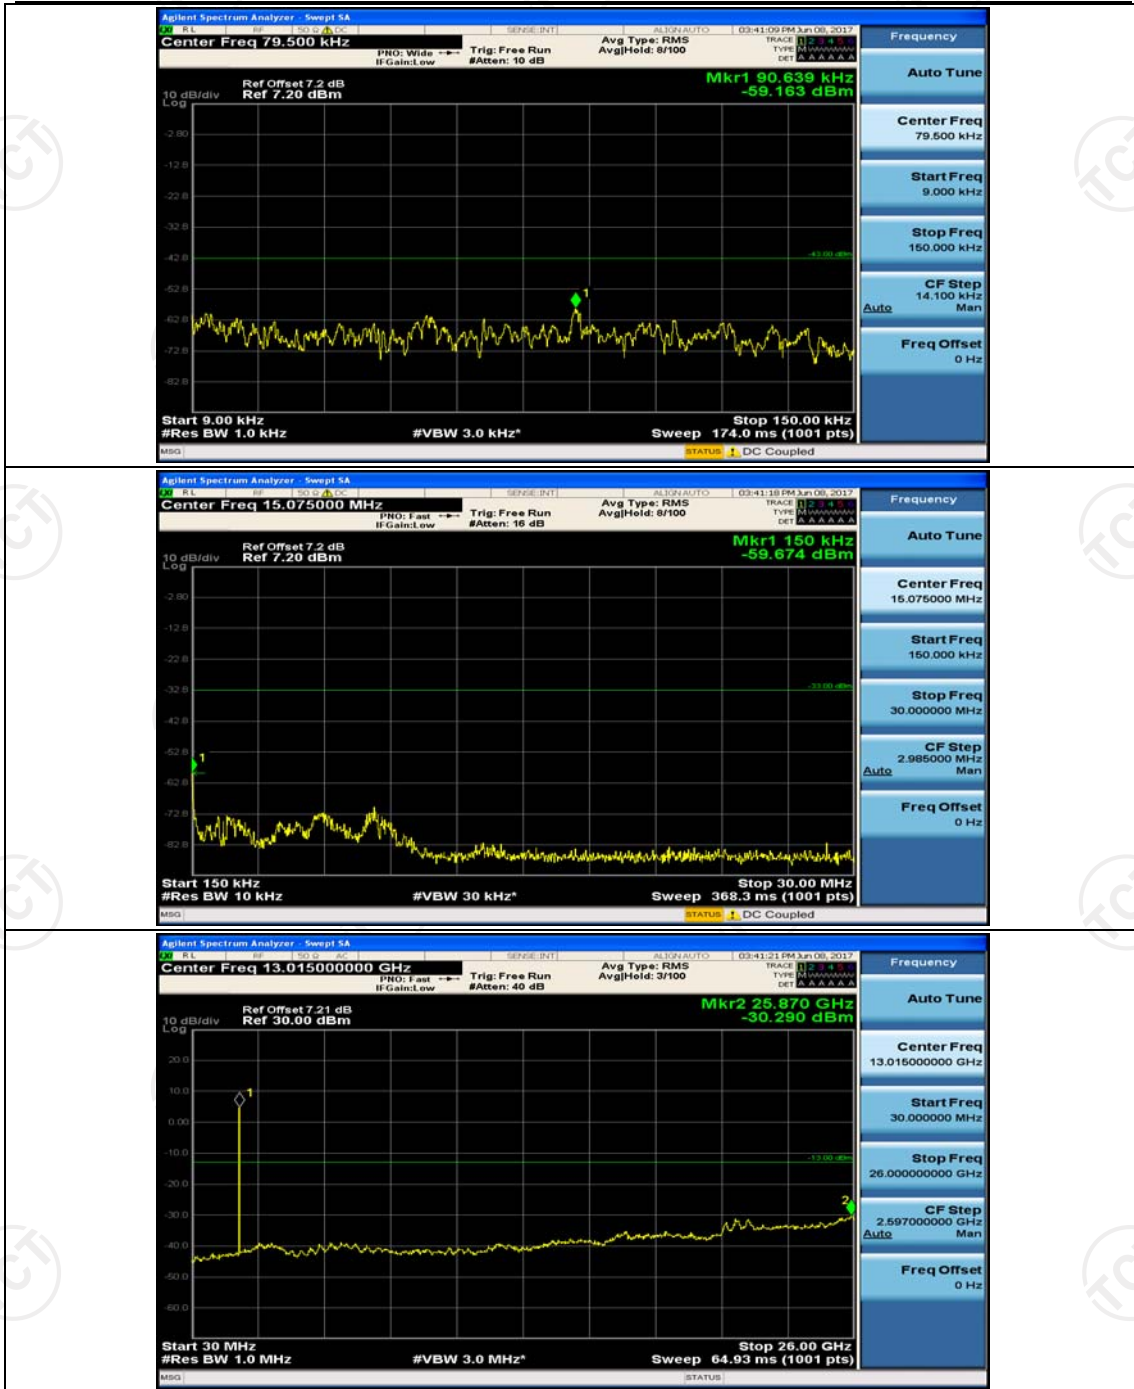

(Channel Bandwidth: 1.4 MHz)\_MCH\_16QAM\_1RB#0

(Channel Bandwidth: 1.4 MHz)\_HCH\_16QAM\_1RB#0

**Channel Bandwidth: 3 MHz**

(Channel Bandwidth: 3 MHz)\_LCH\_16QAM\_1RB#0

(Channel Bandwidth: 3 MHz)\_MCH\_16QAM\_1RB#0

(Channel Bandwidth: 3 MHz)\_HCH\_16QAM\_1RB#0

(Channel Bandwidth: 3 MHz)\_HCH\_16QAM\_1RB#7

## Channel Bandwidth: 5 MHz

(Channel Bandwidth: 5 MHz)\_HCH\_QPSK\_1RB#0

(Channel Bandwidth: 5 MHz)\_HCH\_QPSK\_1RB#12