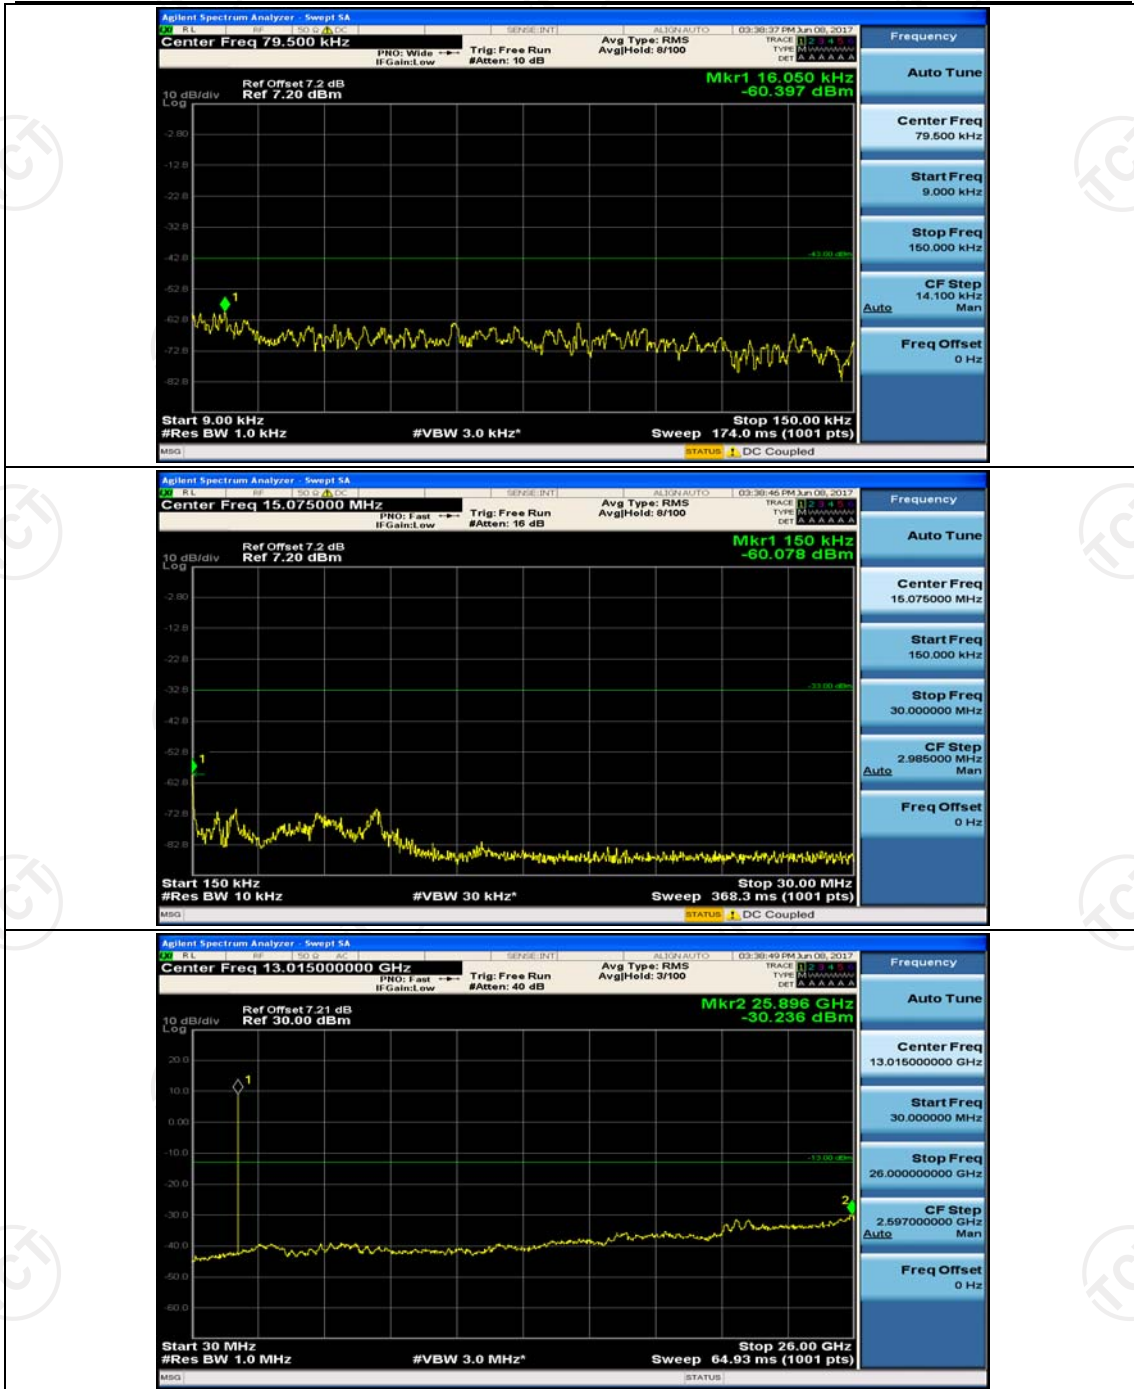

(Channel Bandwidth: 1.4 MHz)\_MCH\_16QAM\_1RB#0

(Channel Bandwidth: 1.4 MHz)\_HCH\_16QAM\_1RB#0

**Channel Bandwidth: 3 MHz**

(Channel Bandwidth: 3 MHz)\_LCH\_16QAM\_1RB#0

(Channel Bandwidth: 3 MHz)\_MCH\_16QAM\_1RB#0

(Channel Bandwidth: 3 MHz)\_HCH\_16QAM\_1RB#0

(Channel Bandwidth: 3 MHz)\_HCH\_16QAM\_1RB#7

## Channel Bandwidth: 5 MHz

(Channel Bandwidth: 5 MHz)\_HCH\_QPSK\_1RB#0

(Channel Bandwidth: 5 MHz)\_HCH\_QPSK\_1RB#12