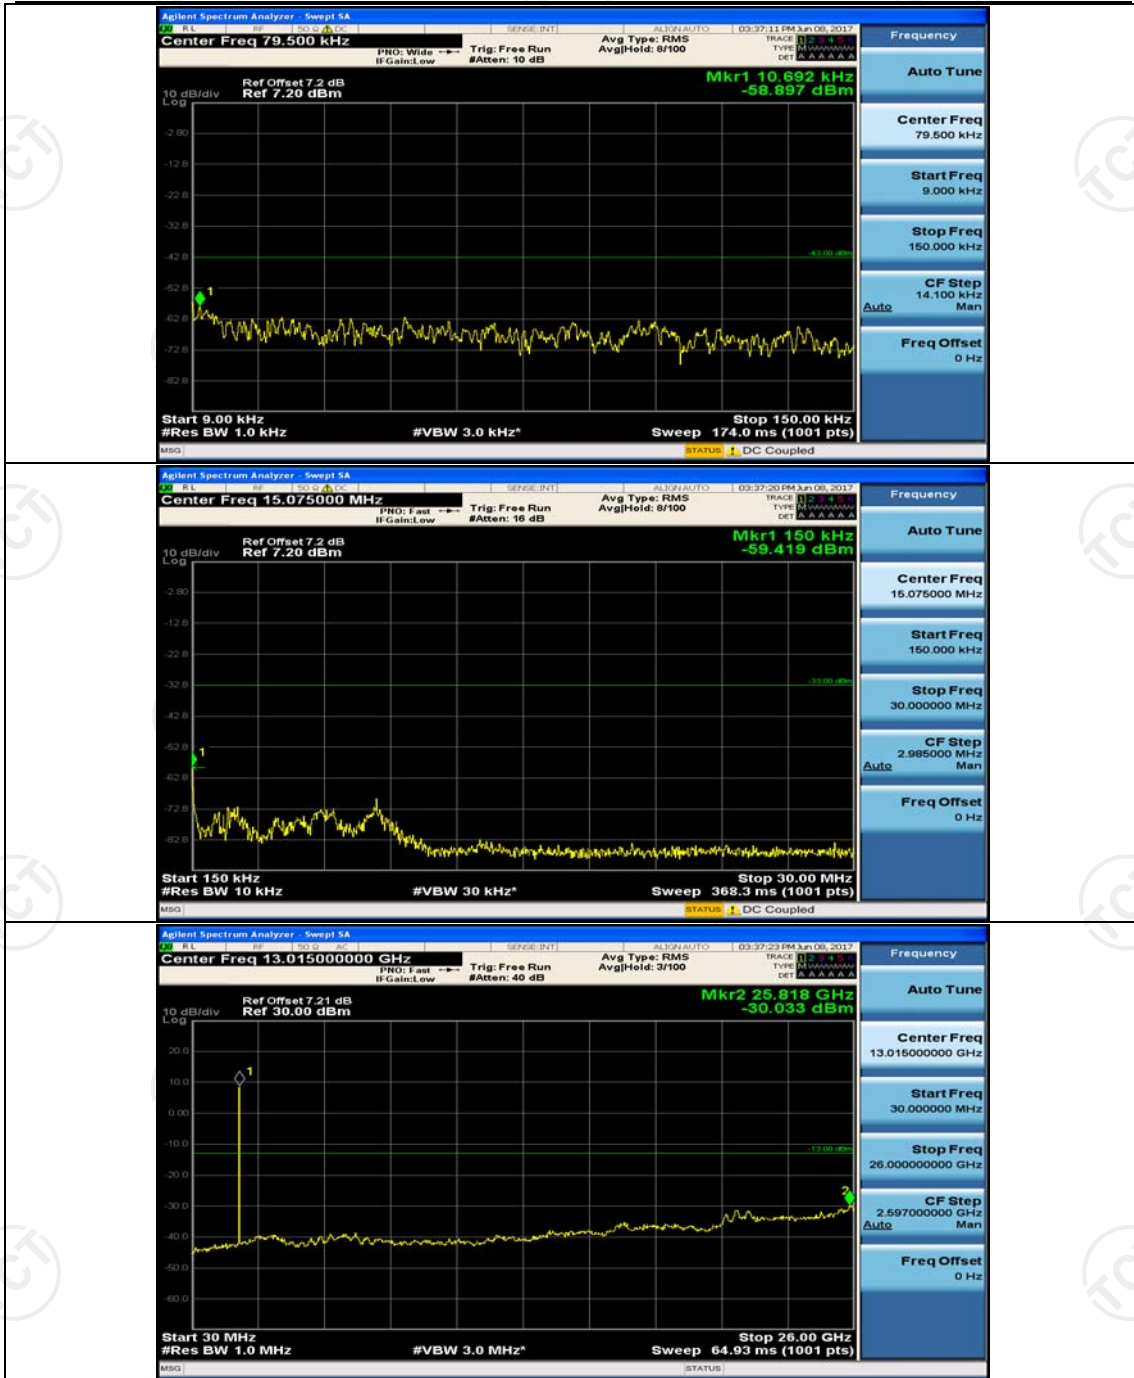

(Channel Bandwidth: 1.4 MHz)\_MCH\_16QAM\_1RB#0

(Channel Bandwidth: 1.4 MHz)\_HCH\_16QAM\_1RB#0

**Channel Bandwidth: 3 MHz**

(Channel Bandwidth: 3 MHz)\_LCH\_16QAM\_1RB#0

(Channel Bandwidth: 3 MHz)\_MCH\_16QAM\_1RB#0

(Channel Bandwidth: 3 MHz)\_HCH\_16QAM\_1RB#0

(Channel Bandwidth: 3 MHz)\_HCH\_16QAM\_1RB#7