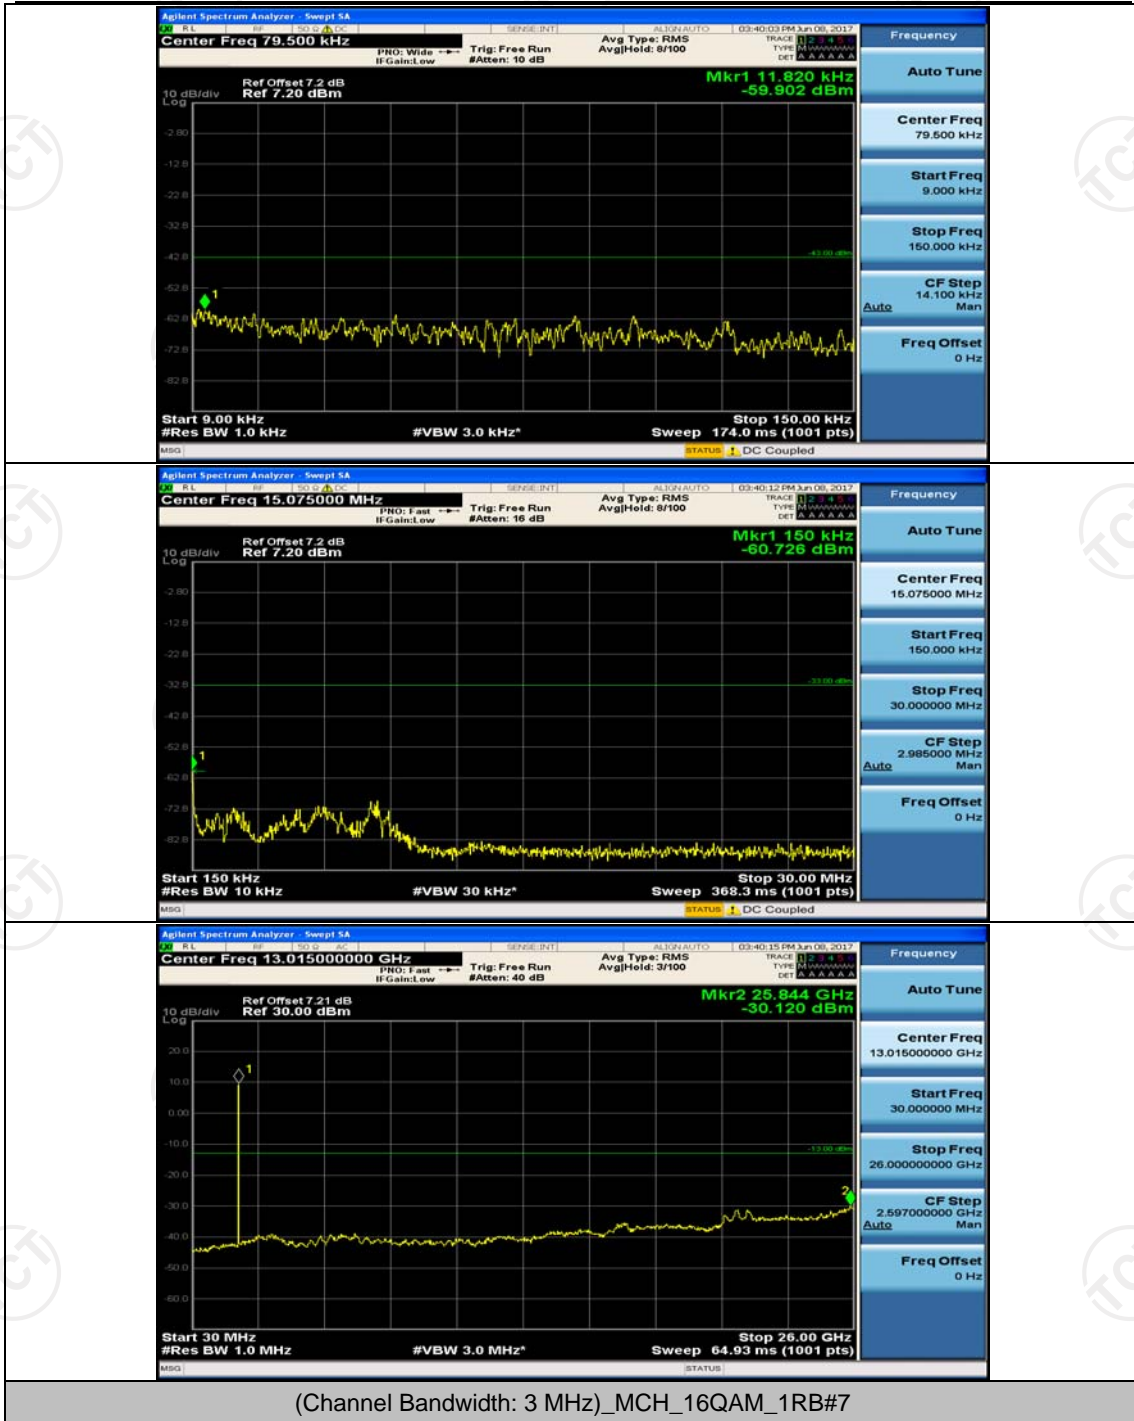

(Channel Bandwidth: 1.4 MHz)\_MCH\_16QAM\_1RB#0

(Channel Bandwidth: 1.4 MHz)\_HCH\_16QAM\_1RB#0

**Channel Bandwidth: 3 MHz**

(Channel Bandwidth: 3 MHz)\_LCH\_16QAM\_1RB#0

(Channel Bandwidth: 3 MHz)\_MCH\_16QAM\_1RB#0

(Channel Bandwidth: 3 MHz)\_HCH\_16QAM\_1RB#0

(Channel Bandwidth: 3 MHz)\_HCH\_16QAM\_1RB#7

## Channel Bandwidth: 5 MHz

(Channel Bandwidth: 5 MHz)\_HCH\_QPSK\_1RB#0

(Channel Bandwidth: 5 MHz)\_HCH\_QPSK\_1RB#12