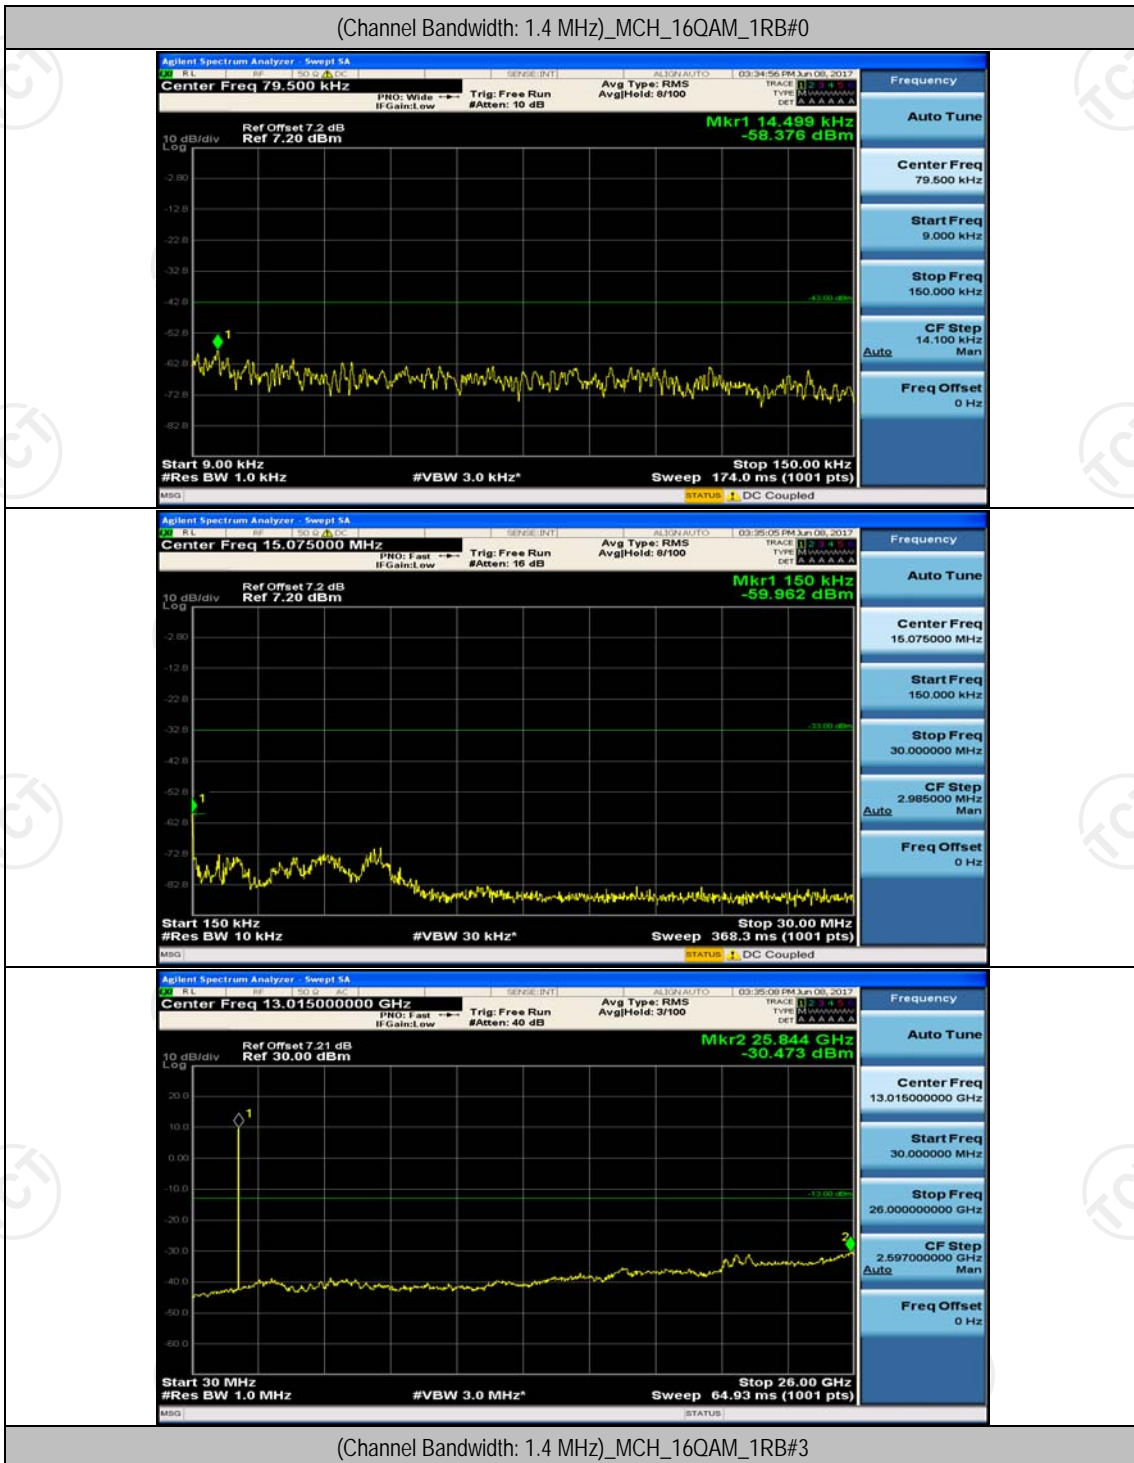

(Channel Bandwidth: 1.4 MHz)\_MCH\_16QAM\_1RB#0

(Channel Bandwidth: 1.4 MHz)\_HCH\_16QAM\_1RB#0

**Channel Bandwidth: 3 MHz**

(Channel Bandwidth: 3 MHz)\_LCH\_16QAM\_1RB#0

(Channel Bandwidth: 3 MHz)\_MCH\_16QAM\_1RB#0

(Channel Bandwidth: 3 MHz)\_HCH\_16QAM\_1RB#0

(Channel Bandwidth: 3 MHz)\_HCH\_16QAM\_1RB#7

## Channel Bandwidth: 5 MHz

(Channel Bandwidth: 5 MHz)\_HCH\_QPSK\_1RB#0

(Channel Bandwidth: 5 MHz)\_HCH\_QPSK\_1RB#12