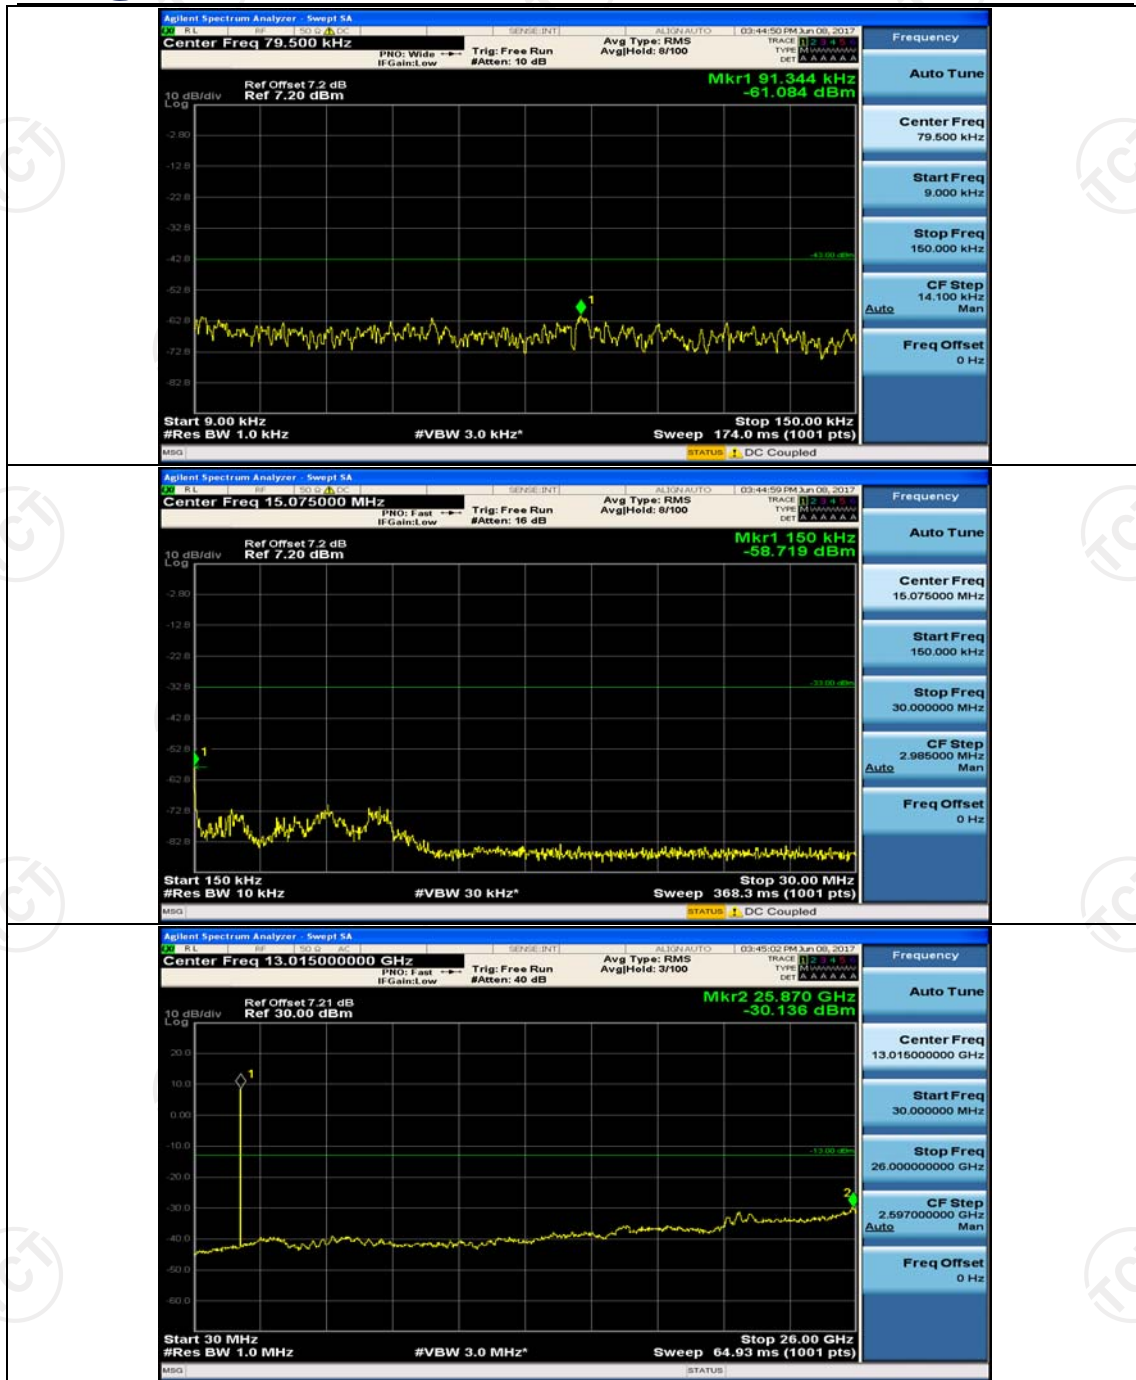

## Channel Bandwidth: 5 MHz

(Channel Bandwidth: 5 MHz)\_HCH\_QPSK\_1RB#0

(Channel Bandwidth: 5 MHz)\_HCH\_QPSK\_1RB#12