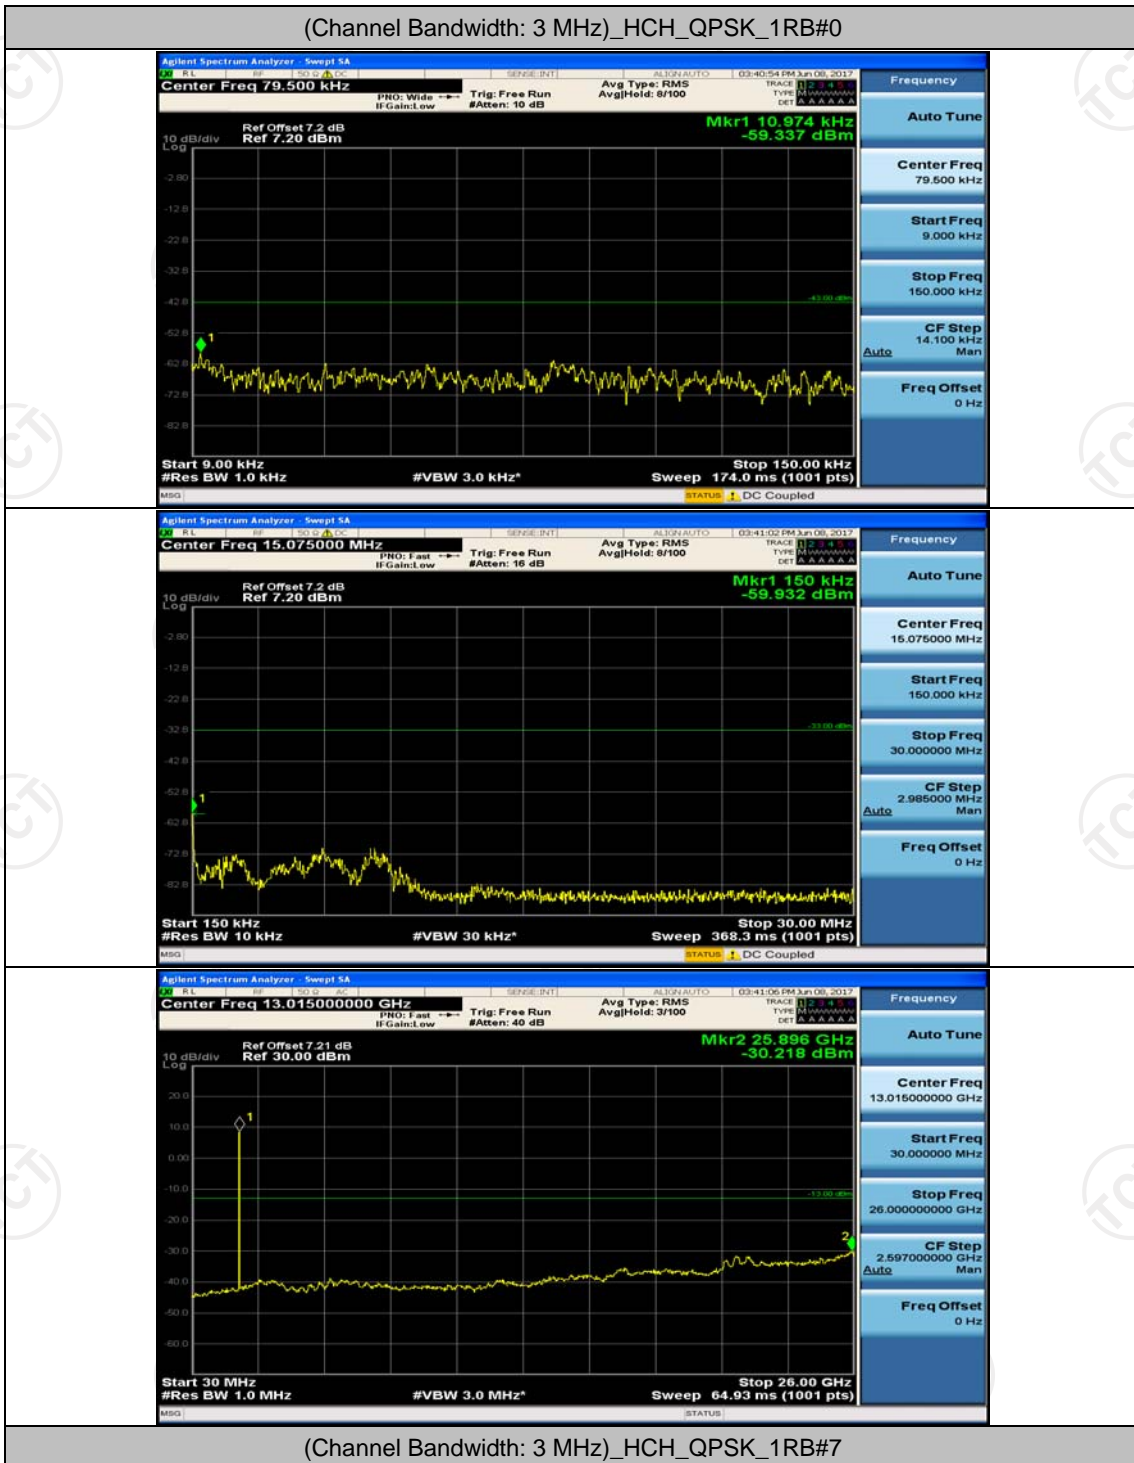

(Channel Bandwidth: 1.4 MHz)\_MCH\_16QAM\_1RB#0

(Channel Bandwidth: 1.4 MHz)\_HCH\_16QAM\_1RB#0

**Channel Bandwidth: 3 MHz**

(Channel Bandwidth: 3 MHz)\_LCH\_16QAM\_1RB#0

(Channel Bandwidth: 3 MHz)\_MCH\_16QAM\_1RB#0

(Channel Bandwidth: 3 MHz)\_HCH\_16QAM\_1RB#0

(Channel Bandwidth: 3 MHz)\_HCH\_16QAM\_1RB#7

## Channel Bandwidth: 5 MHz

(Channel Bandwidth: 5 MHz)\_HCH\_QPSK\_1RB#0

(Channel Bandwidth: 5 MHz)\_HCH\_QPSK\_1RB#12