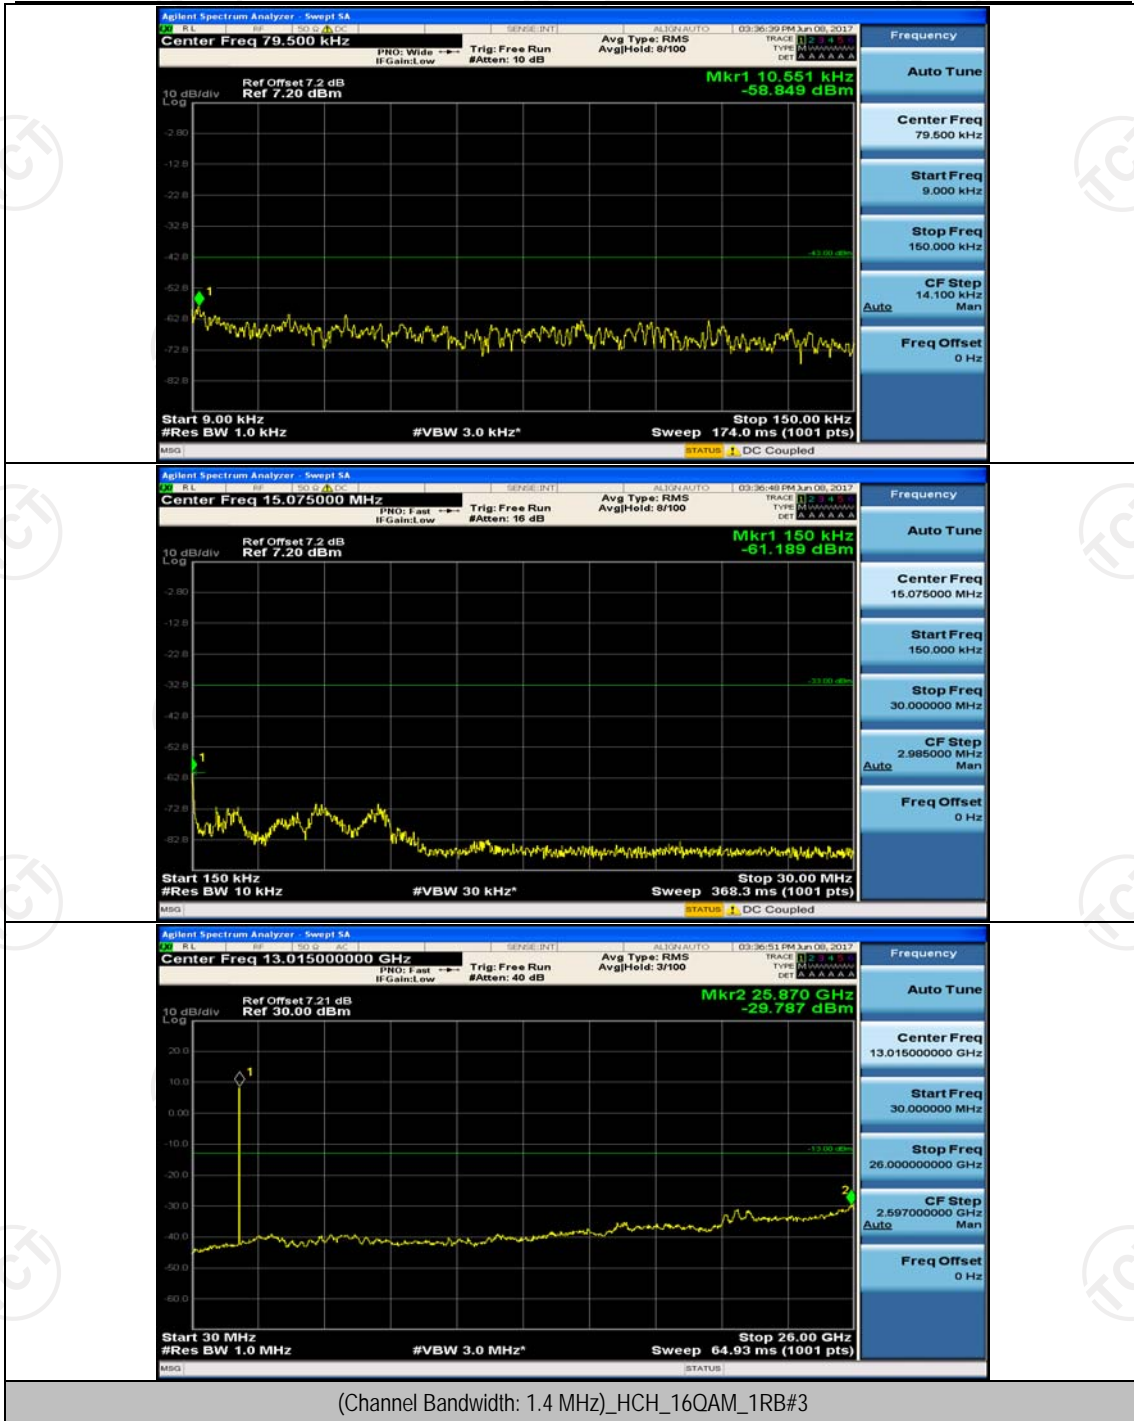

(Channel Bandwidth: 1.4 MHz)\_MCH\_16QAM\_1RB#0

(Channel Bandwidth: 1.4 MHz)\_HCH\_16QAM\_1RB#0

**Channel Bandwidth: 3 MHz**

(Channel Bandwidth: 3 MHz)\_LCH\_16QAM\_1RB#0

(Channel Bandwidth: 3 MHz)\_MCH\_16QAM\_1RB#0

(Channel Bandwidth: 3 MHz)\_HCH\_16QAM\_1RB#0

(Channel Bandwidth: 3 MHz)\_HCH\_16QAM\_1RB#7

## Channel Bandwidth: 5 MHz

(Channel Bandwidth: 5 MHz)\_HCH\_QPSK\_1RB#0

(Channel Bandwidth: 5 MHz)\_HCH\_QPSK\_1RB#12