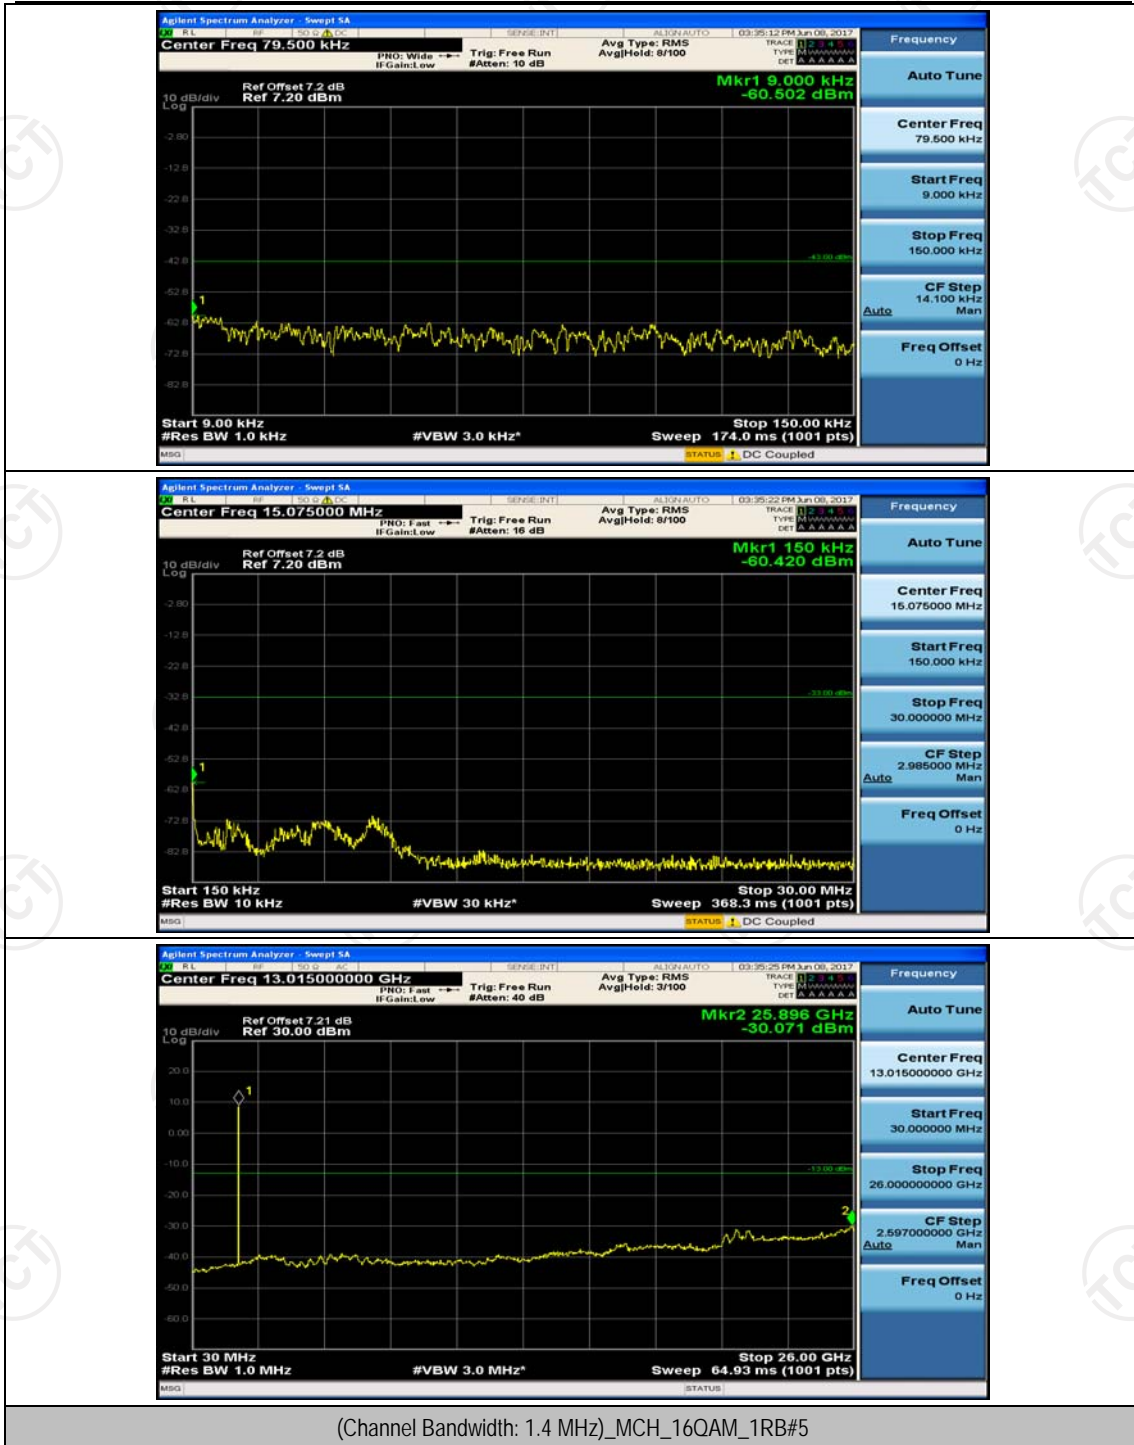

(Channel Bandwidth: 1.4 MHz)\_MCH\_16QAM\_1RB#0

(Channel Bandwidth: 1.4 MHz)\_HCH\_16QAM\_1RB#0

**Channel Bandwidth: 3 MHz**

(Channel Bandwidth: 3 MHz)\_LCH\_16QAM\_1RB#0

(Channel Bandwidth: 3 MHz)\_MCH\_16QAM\_1RB#0

(Channel Bandwidth: 3 MHz)\_HCH\_16QAM\_1RB#0

(Channel Bandwidth: 3 MHz)\_HCH\_16QAM\_1RB#7