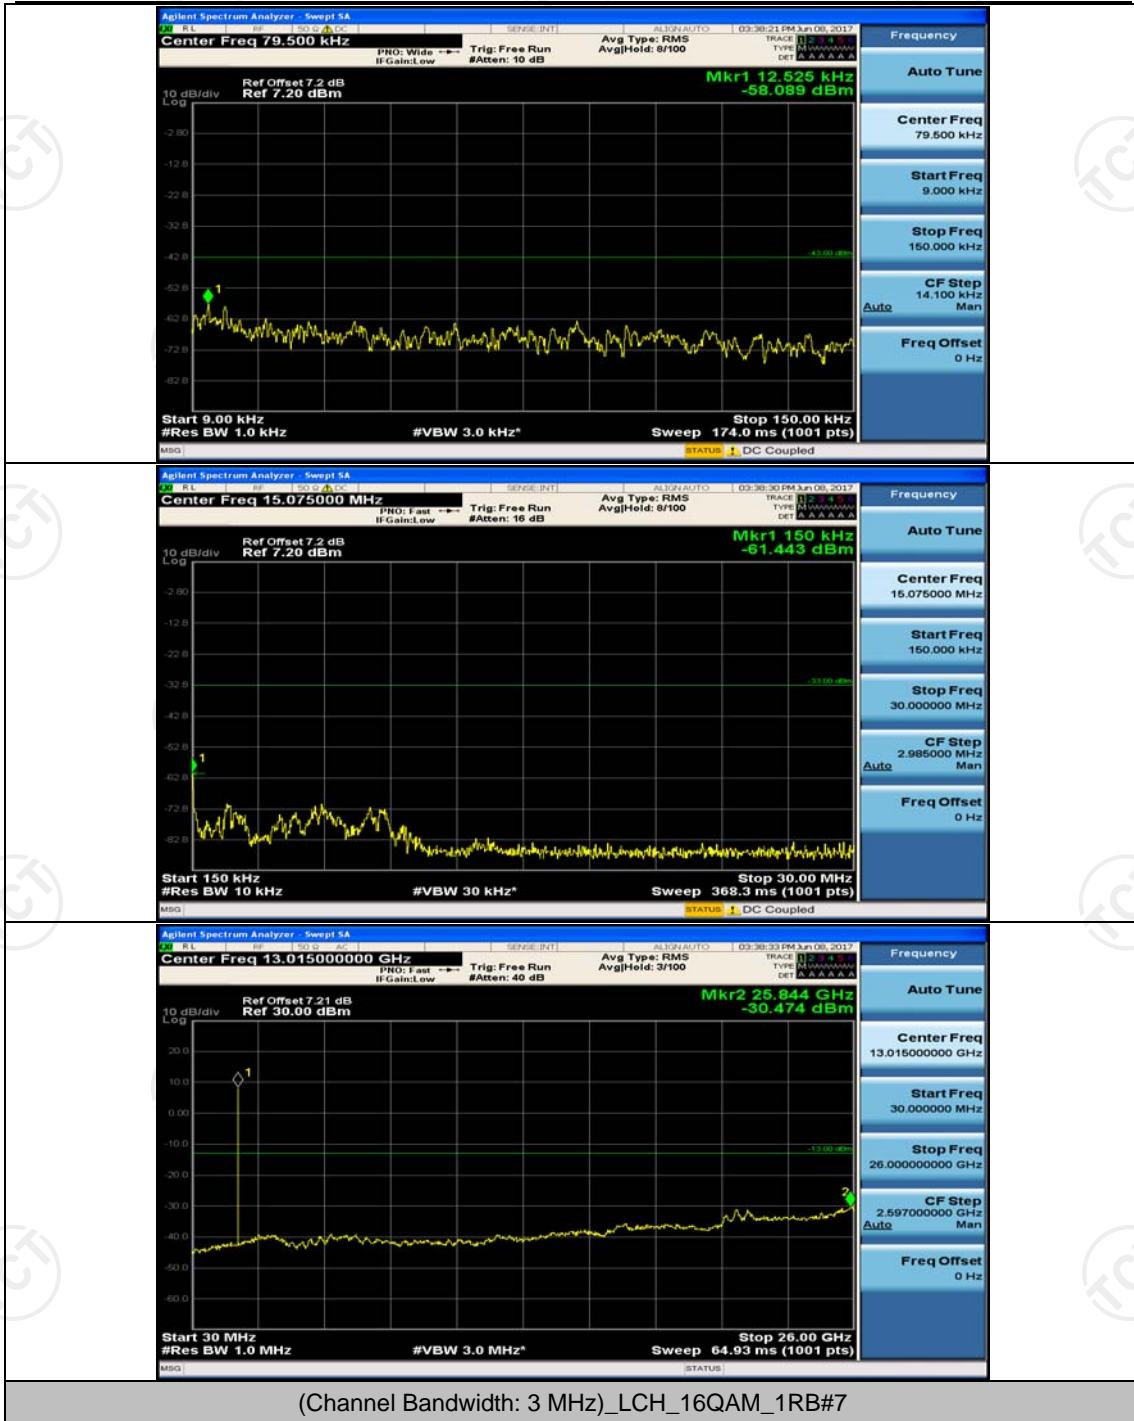

(Channel Bandwidth: 1.4 MHz)\_MCH\_16QAM\_1RB#0

(Channel Bandwidth: 1.4 MHz)\_HCH\_16QAM\_1RB#0

**Channel Bandwidth: 3 MHz**

(Channel Bandwidth: 3 MHz)\_LCH\_16QAM\_1RB#0

(Channel Bandwidth: 3 MHz)\_MCH\_16QAM\_1RB#0

(Channel Bandwidth: 3 MHz)\_HCH\_16QAM\_1RB#0

(Channel Bandwidth: 3 MHz)\_HCH\_16QAM\_1RB#7

## Channel Bandwidth: 5 MHz

(Channel Bandwidth: 5 MHz)\_HCH\_QPSK\_1RB#0

(Channel Bandwidth: 5 MHz)\_HCH\_QPSK\_1RB#12