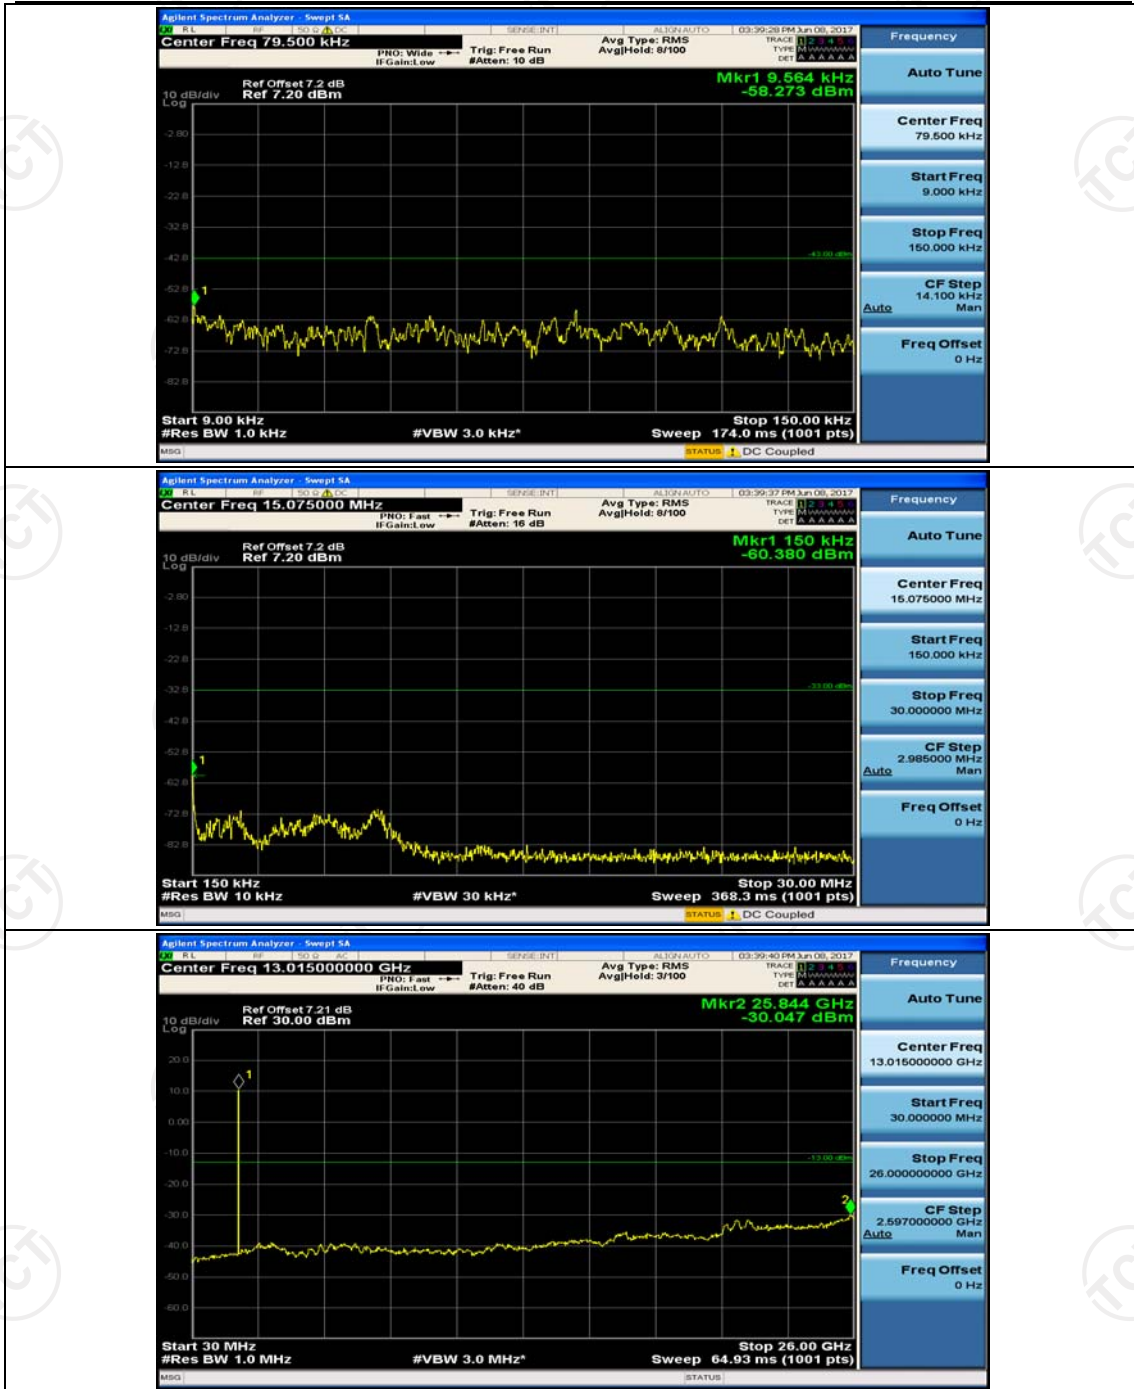

(Channel Bandwidth: 1.4 MHz)\_MCH\_16QAM\_1RB#0

(Channel Bandwidth: 1.4 MHz)\_HCH\_16QAM\_1RB#0

**Channel Bandwidth: 3 MHz**

(Channel Bandwidth: 3 MHz)\_LCH\_16QAM\_1RB#0

(Channel Bandwidth: 3 MHz)\_MCH\_16QAM\_1RB#0

(Channel Bandwidth: 3 MHz)\_HCH\_16QAM\_1RB#0

(Channel Bandwidth: 3 MHz)\_HCH\_16QAM\_1RB#7

## Channel Bandwidth: 5 MHz

(Channel Bandwidth: 5 MHz)\_HCH\_QPSK\_1RB#0

(Channel Bandwidth: 5 MHz)\_HCH\_QPSK\_1RB#12