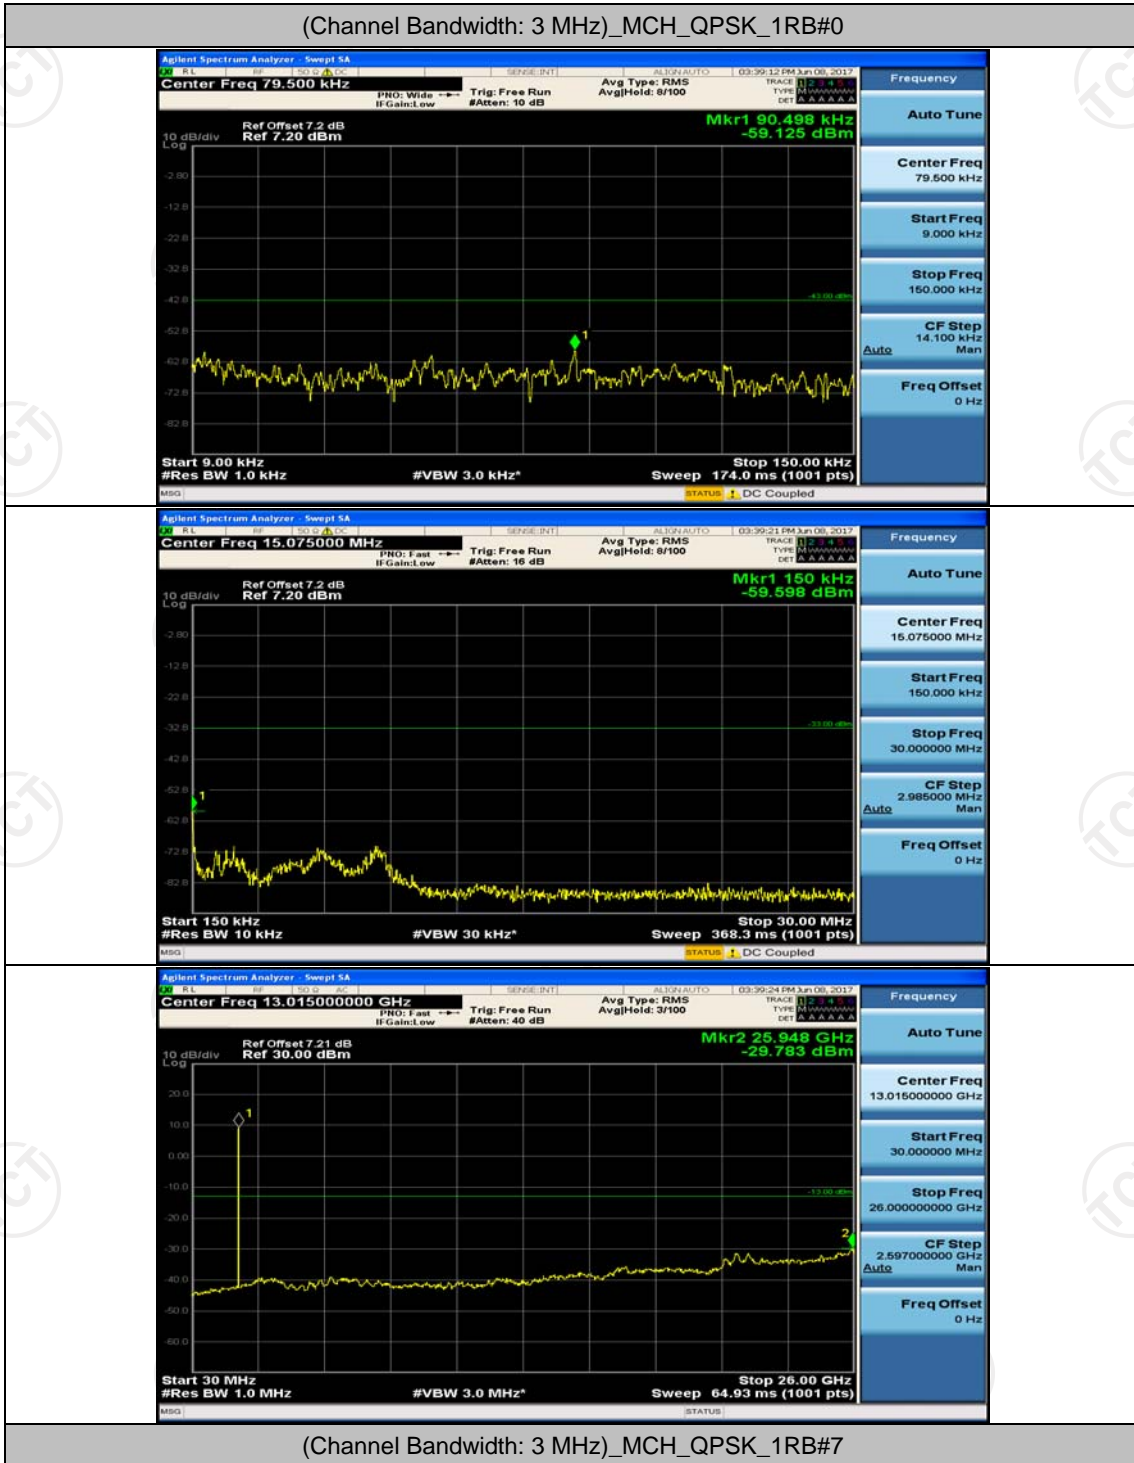

(Channel Bandwidth: 1.4 MHz)\_MCH\_16QAM\_1RB#0

(Channel Bandwidth: 1.4 MHz)\_HCH\_16QAM\_1RB#0

**Channel Bandwidth: 3 MHz**

(Channel Bandwidth: 3 MHz)\_LCH\_16QAM\_1RB#0

(Channel Bandwidth: 3 MHz)\_MCH\_16QAM\_1RB#0

(Channel Bandwidth: 3 MHz)\_HCH\_16QAM\_1RB#0

(Channel Bandwidth: 3 MHz)\_HCH\_16QAM\_1RB#7

## Channel Bandwidth: 5 MHz

(Channel Bandwidth: 5 MHz)\_HCH\_QPSK\_1RB#0

(Channel Bandwidth: 5 MHz)\_HCH\_QPSK\_1RB#12