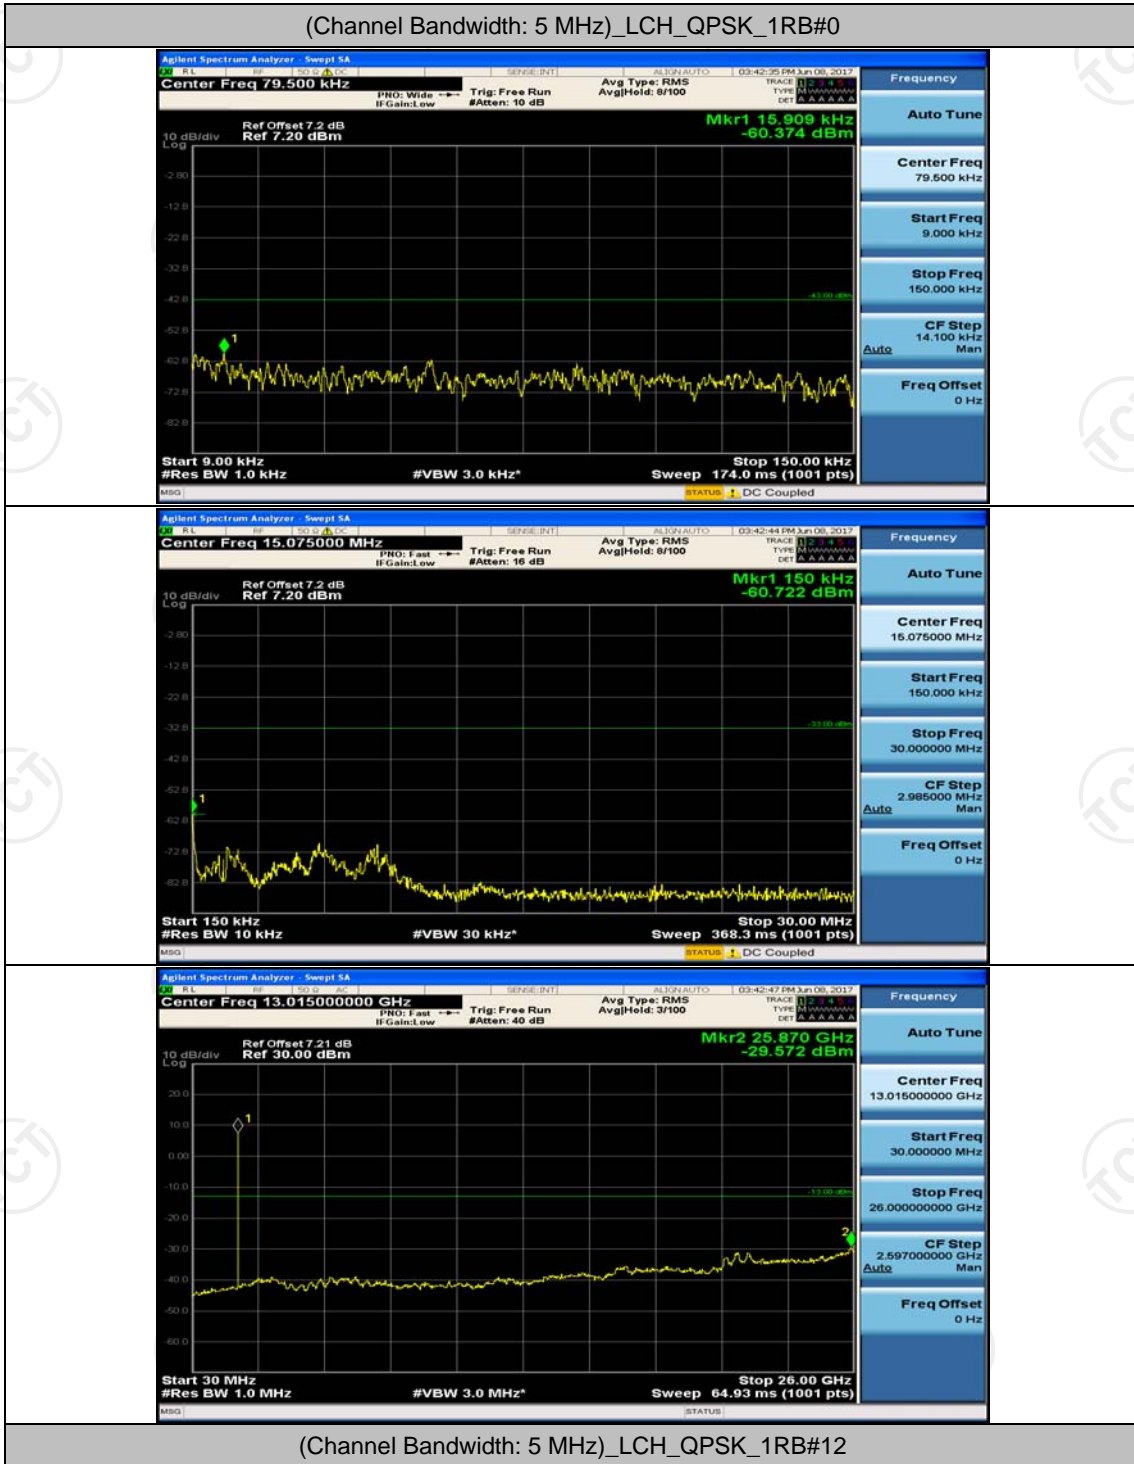

Channel Bandwidth: 5 MHz