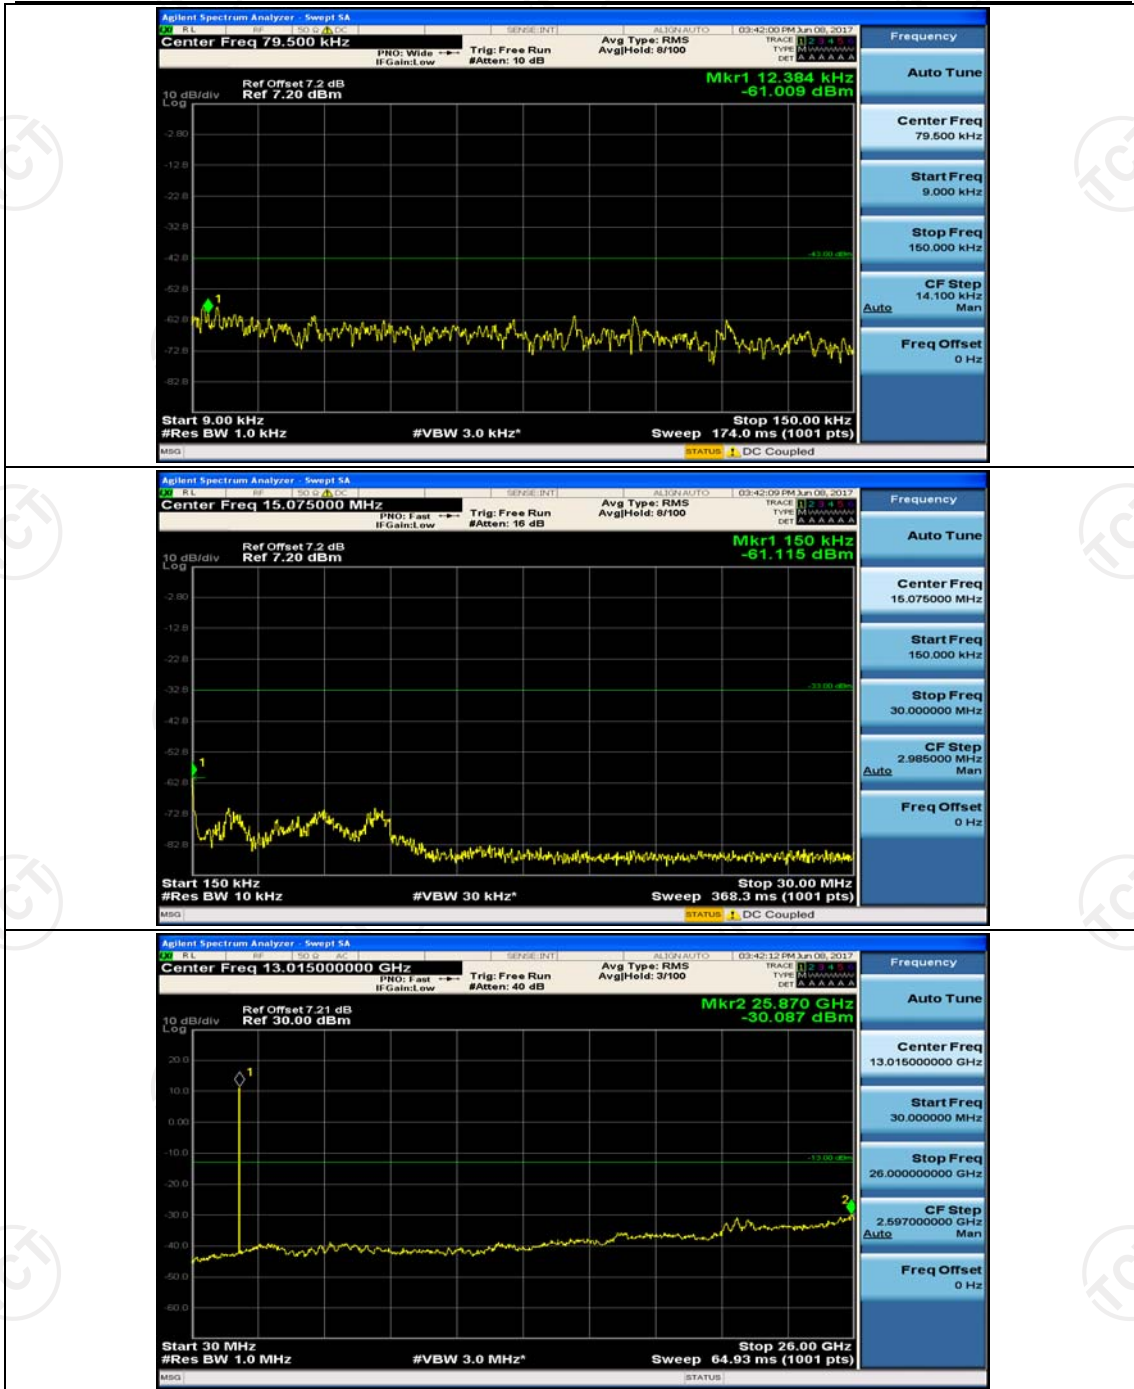

(Channel Bandwidth: 1.4 MHz)\_MCH\_16QAM\_1RB#0

(Channel Bandwidth: 1.4 MHz)\_HCH\_16QAM\_1RB#0

**Channel Bandwidth: 3 MHz**

(Channel Bandwidth: 3 MHz)\_LCH\_16QAM\_1RB#0

(Channel Bandwidth: 3 MHz)\_MCH\_16QAM\_1RB#0

(Channel Bandwidth: 3 MHz)\_HCH\_16QAM\_1RB#0

(Channel Bandwidth: 3 MHz)\_HCH\_16QAM\_1RB#7

## Channel Bandwidth: 5 MHz

(Channel Bandwidth: 5 MHz)\_HCH\_QPSK\_1RB#0

(Channel Bandwidth: 5 MHz)\_HCH\_QPSK\_1RB#12