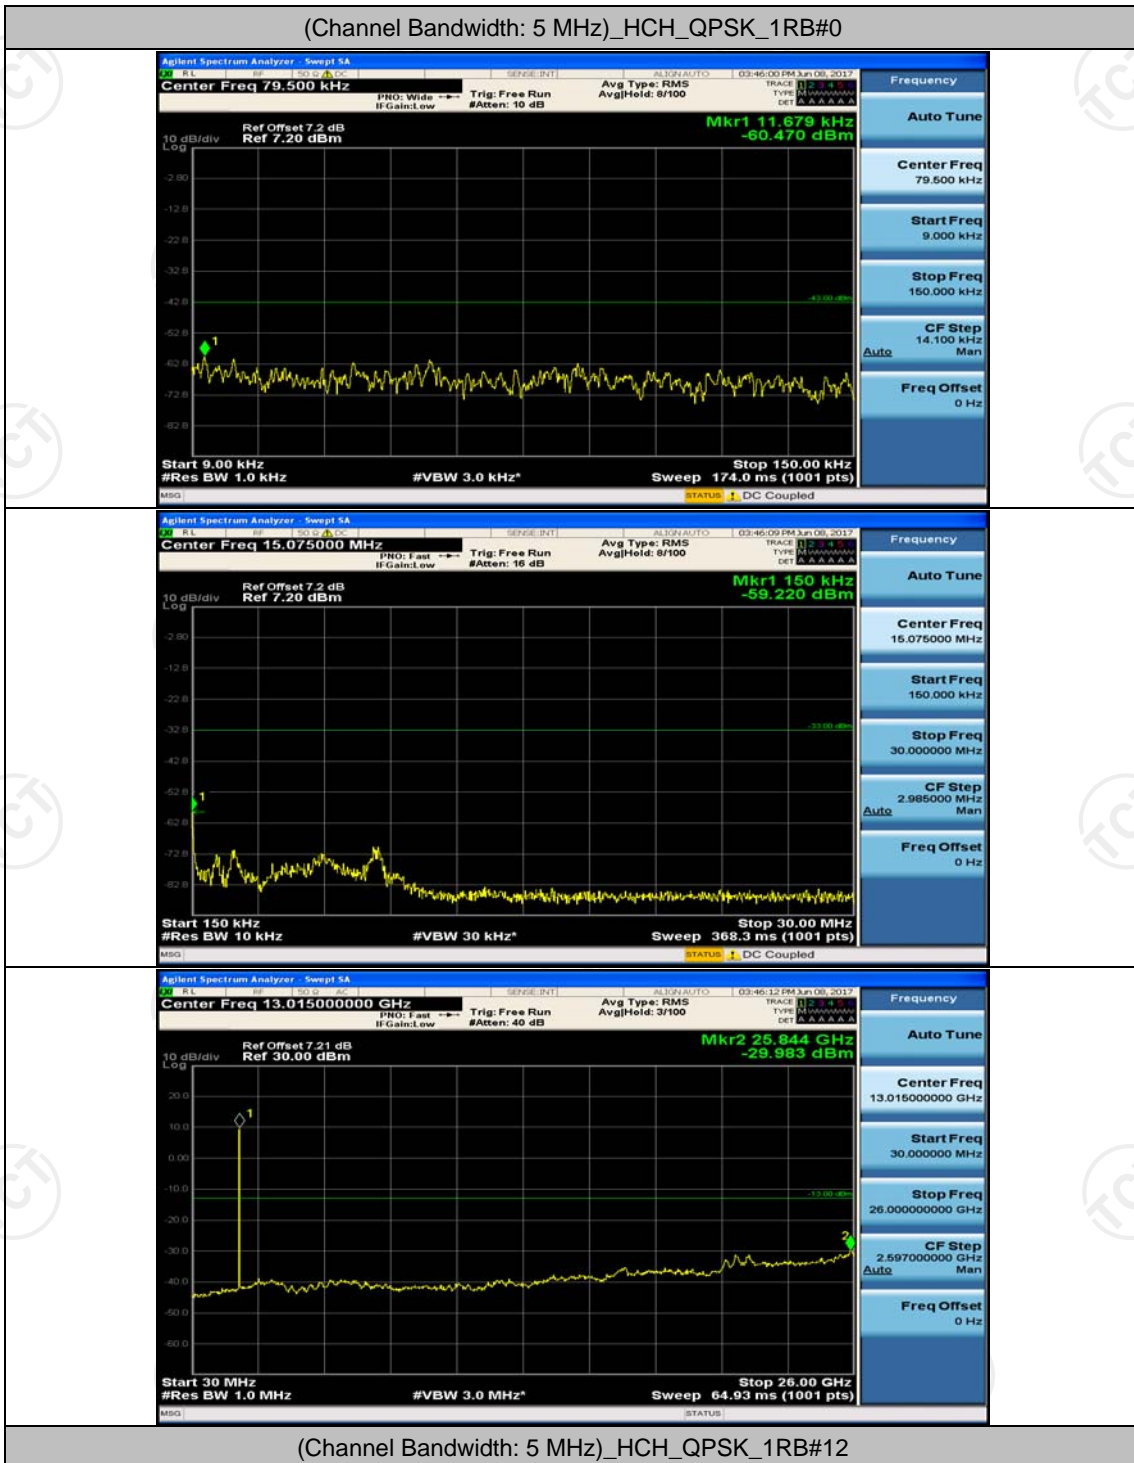

## Channel Bandwidth: 5 MHz

(Channel Bandwidth: 5 MHz)\_HCH\_QPSK\_1RB#0

(Channel Bandwidth: 5 MHz)\_HCH\_QPSK\_1RB#12