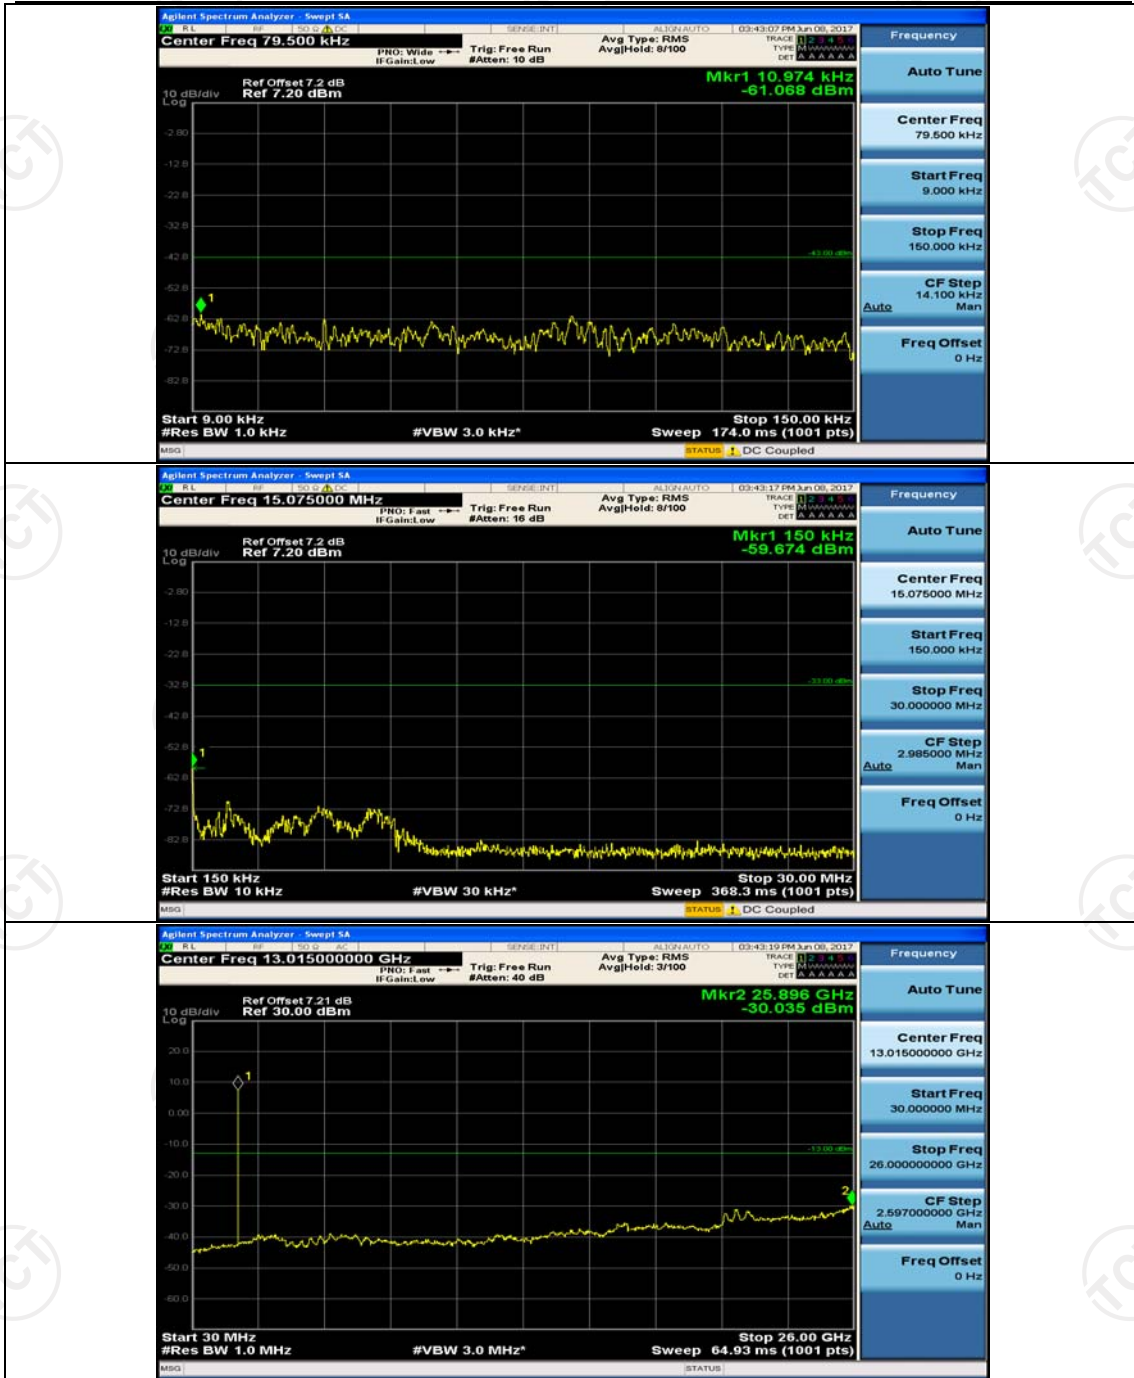

(Channel Bandwidth: 1.4 MHz)\_MCH\_16QAM\_1RB#0

(Channel Bandwidth: 1.4 MHz)\_HCH\_16QAM\_1RB#0

**Channel Bandwidth: 3 MHz**

(Channel Bandwidth: 3 MHz)\_LCH\_16QAM\_1RB#0

(Channel Bandwidth: 3 MHz)\_MCH\_16QAM\_1RB#0

(Channel Bandwidth: 3 MHz)\_HCH\_16QAM\_1RB#0

(Channel Bandwidth: 3 MHz)\_HCH\_16QAM\_1RB#7

## Channel Bandwidth: 5 MHz

(Channel Bandwidth: 5 MHz)\_HCH\_QPSK\_1RB#0

(Channel Bandwidth: 5 MHz)\_HCH\_QPSK\_1RB#12