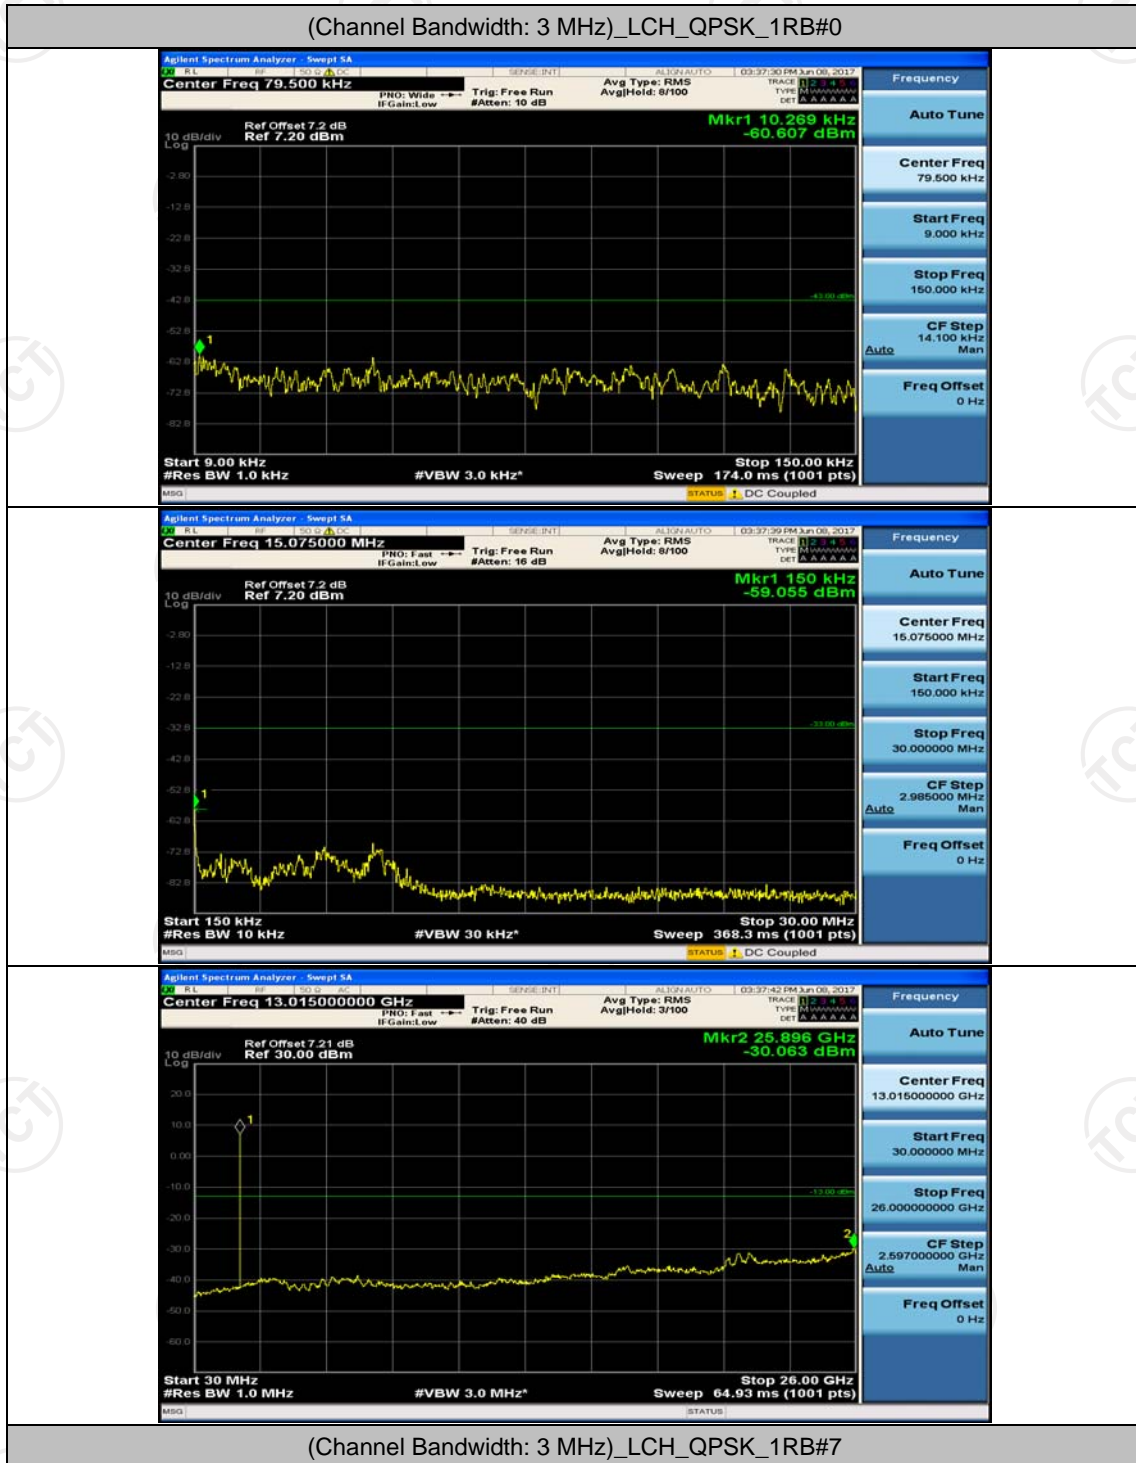

(Channel Bandwidth: 1.4 MHz)\_MCH\_16QAM\_1RB#0

(Channel Bandwidth: 1.4 MHz)\_HCH\_16QAM\_1RB#0

**Channel Bandwidth: 3 MHz**

(Channel Bandwidth: 3 MHz)\_LCH\_16QAM\_1RB#0

(Channel Bandwidth: 3 MHz)\_MCH\_16QAM\_1RB#0

(Channel Bandwidth: 3 MHz)\_HCH\_16QAM\_1RB#0

(Channel Bandwidth: 3 MHz)\_HCH\_16QAM\_1RB#7

## Channel Bandwidth: 5 MHz

(Channel Bandwidth: 5 MHz)\_HCH\_QPSK\_1RB#0

(Channel Bandwidth: 5 MHz)\_HCH\_QPSK\_1RB#12