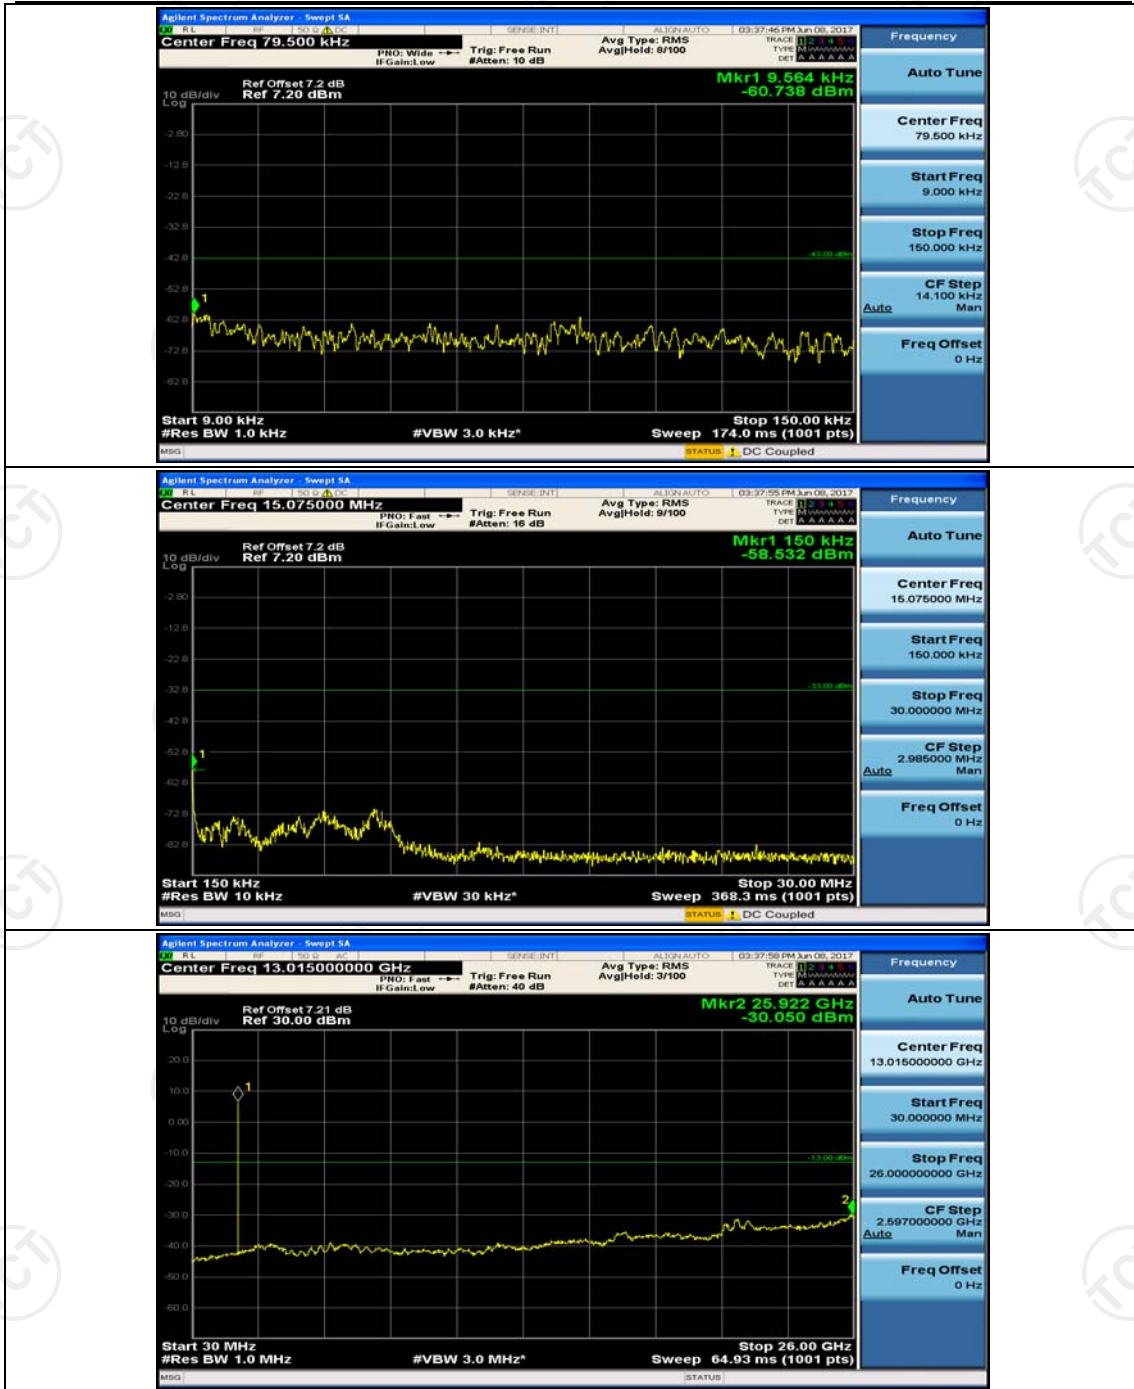

(Channel Bandwidth: 1.4 MHz)\_MCH\_16QAM\_1RB#0

(Channel Bandwidth: 1.4 MHz)\_HCH\_16QAM\_1RB#0

**Channel Bandwidth: 3 MHz**

(Channel Bandwidth: 3 MHz)\_LCH\_16QAM\_1RB#0

(Channel Bandwidth: 3 MHz)\_MCH\_16QAM\_1RB#0

(Channel Bandwidth: 3 MHz)\_HCH\_16QAM\_1RB#0

(Channel Bandwidth: 3 MHz)\_HCH\_16QAM\_1RB#7

## Channel Bandwidth: 5 MHz

(Channel Bandwidth: 5 MHz)\_HCH\_QPSK\_1RB#0

(Channel Bandwidth: 5 MHz)\_HCH\_QPSK\_1RB#12