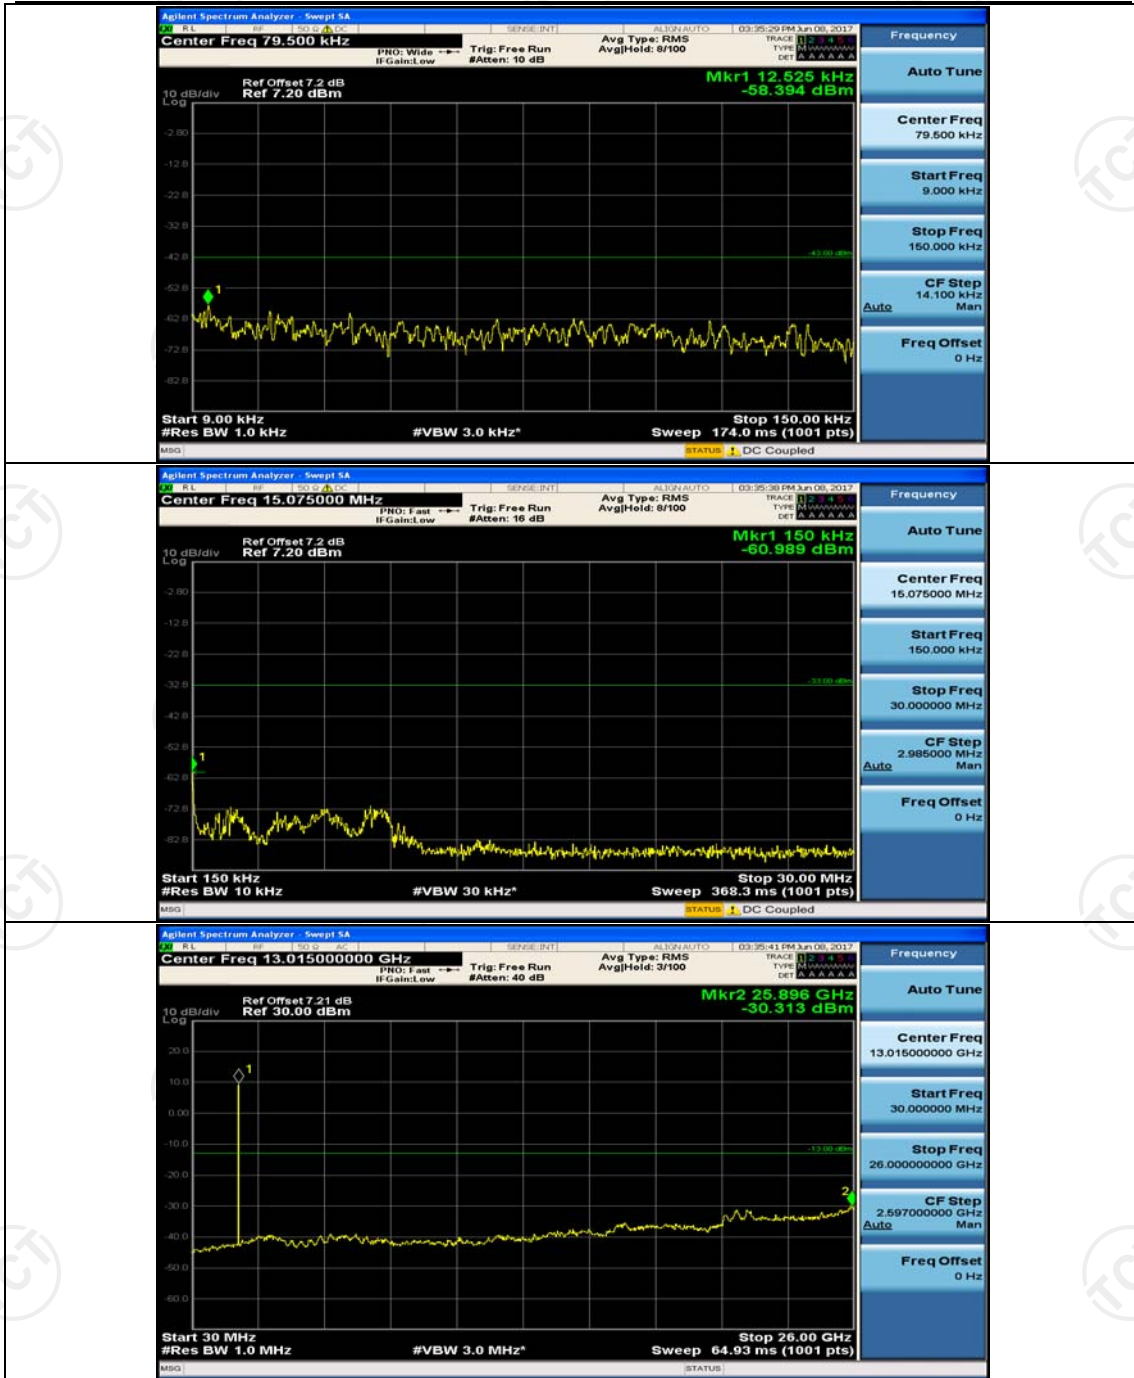

(Channel Bandwidth: 1.4 MHz)\_MCH\_16QAM\_1RB#0

(Channel Bandwidth: 1.4 MHz)\_HCH\_16QAM\_1RB#0

**Channel Bandwidth: 3 MHz**

(Channel Bandwidth: 3 MHz)\_LCH\_16QAM\_1RB#0

(Channel Bandwidth: 3 MHz)\_MCH\_16QAM\_1RB#0

(Channel Bandwidth: 3 MHz)\_HCH\_16QAM\_1RB#0

(Channel Bandwidth: 3 MHz)\_HCH\_16QAM\_1RB#7