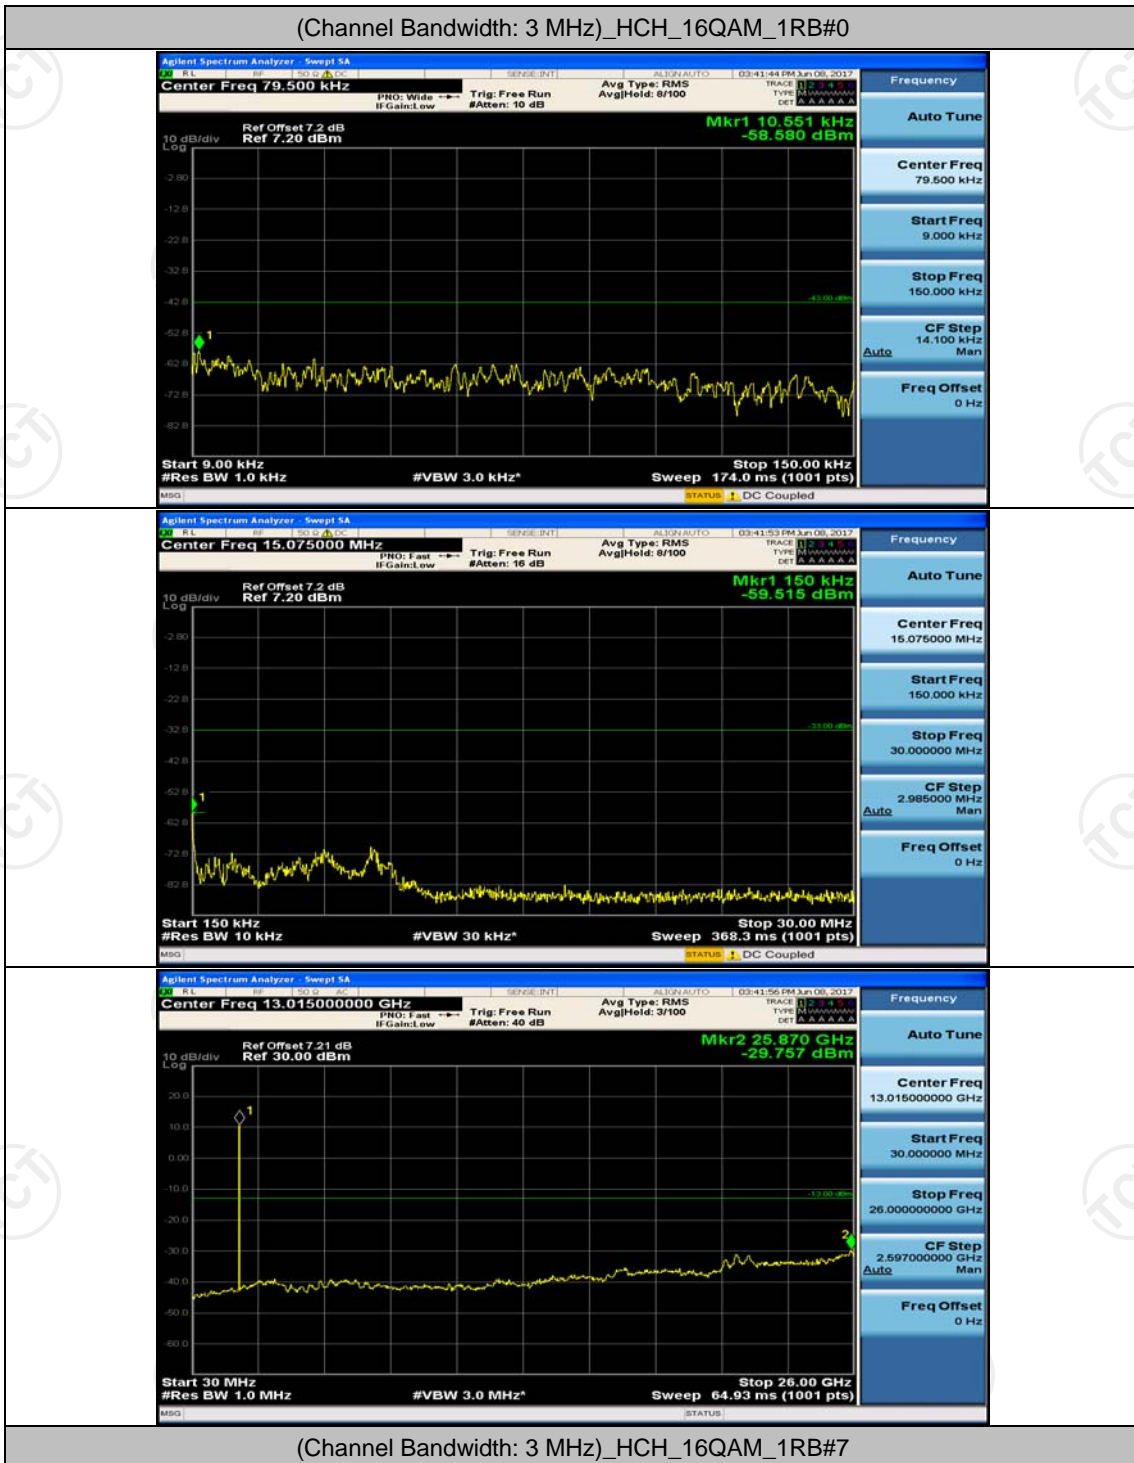

(Channel Bandwidth: 1.4 MHz)\_MCH\_16QAM\_1RB#0

(Channel Bandwidth: 1.4 MHz)\_HCH\_16QAM\_1RB#0

**Channel Bandwidth: 3 MHz**

(Channel Bandwidth: 3 MHz)\_LCH\_16QAM\_1RB#0

(Channel Bandwidth: 3 MHz)\_MCH\_16QAM\_1RB#0

(Channel Bandwidth: 3 MHz)\_HCH\_16QAM\_1RB#0

(Channel Bandwidth: 3 MHz)\_HCH\_16QAM\_1RB#7

## Channel Bandwidth: 5 MHz

(Channel Bandwidth: 5 MHz)\_HCH\_QPSK\_1RB#0

(Channel Bandwidth: 5 MHz)\_HCH\_QPSK\_1RB#12