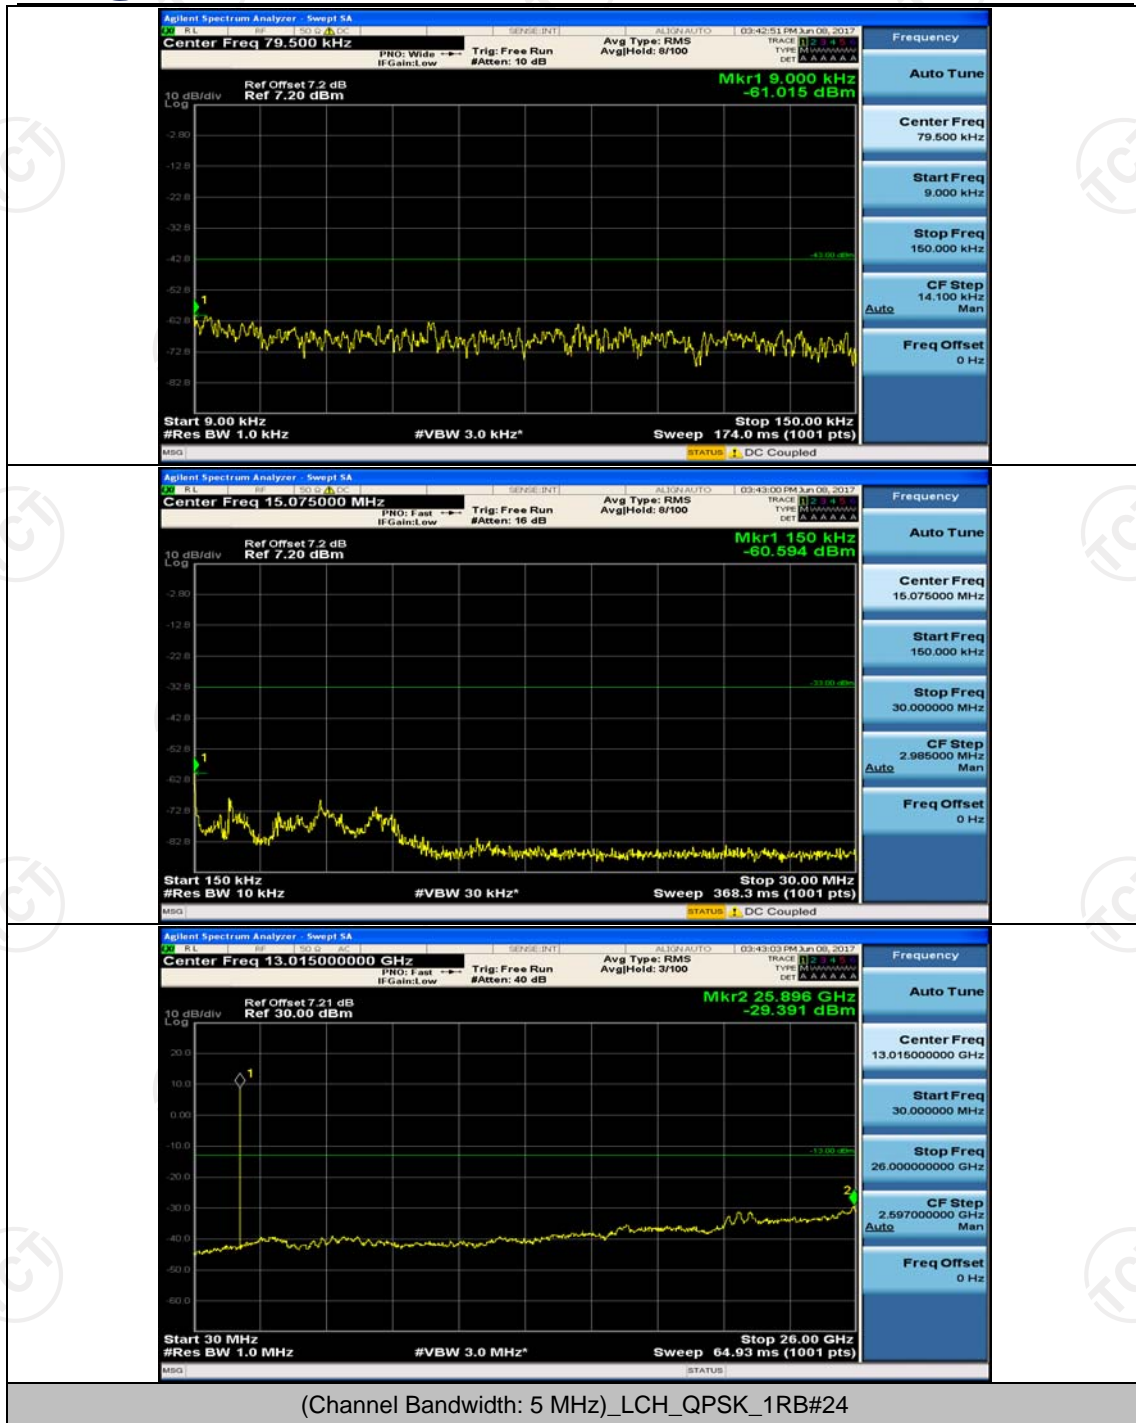

(Channel Bandwidth: 1.4 MHz)\_MCH\_16QAM\_1RB#0

(Channel Bandwidth: 1.4 MHz)\_HCH\_16QAM\_1RB#0

**Channel Bandwidth: 3 MHz**

(Channel Bandwidth: 3 MHz)\_LCH\_16QAM\_1RB#0

(Channel Bandwidth: 3 MHz)\_MCH\_16QAM\_1RB#0

(Channel Bandwidth: 3 MHz)\_HCH\_16QAM\_1RB#0

(Channel Bandwidth: 3 MHz)\_HCH\_16QAM\_1RB#7

## Channel Bandwidth: 5 MHz

(Channel Bandwidth: 5 MHz)\_HCH\_QPSK\_1RB#0

(Channel Bandwidth: 5 MHz)\_HCH\_QPSK\_1RB#12